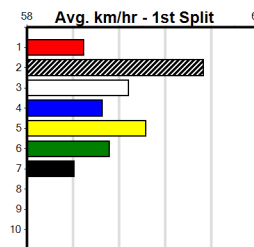

ELITE COLLARS AND LEADS (300+ RANK)

Distance: 450m, Race Type: Maiden, Total Prizemoney: $1,530
1st: $1,000, 2nd: $320, 3rd: $160, 4th: $50

TWILIGHT TORI (2) can set the tempo soon after box rise in this and she could prove hard to catch if she finds the arm early. MEPUNGA PEARL (3) can race in a forward position throughout in this and she looks like the main danger here.

Watchdog Tips: 2 3 5 6 **Bet:** Win 2

1

MUSHROOM GRAVY [M] **$10.00**

WBK Bitch **May-22** Sire: ALLEN DEED Dam: HUFFLE PUFFLE

Owner(s): M Ebeyer Trainer: Kathrynne Tabb (Lara)

Winning Distances: < 300m (0) 300 - 399m (0) 400 - 499m (0) 500 - 599m (0) 600 - 699m (0) > 700m (0)

Winning Weights:

Box	Dist	Wgt	Track	Date	Time	BOB	Margin	1st/2nd (Time)	PIR	Checked	Comment	W/R	Split 1	S/P	Grade
8th (5)	24.5	400	GEL	R3	13-Sep-24	24.12	22.65	19.00 CAPTAIN STEVIE (22.85)	S/88	.	V7	.	9.05	$30.80	M
8th (1)	24.7	300	HVL	R2	22-Sep-24	17.59	16.59	8.00L FULL OF FUN (17.03)	S/8	.	.	.	4.29	$64.20	MH
7th (4)	24.8	400	GEL	R2	01-Oct-24	24.18	22.76	17.00 PAW EVA (23.04)	S/77	.	.	.	8.88	$34.80	M
7th (1)	24.7	400	GEL	R1	08-Oct-24	24.25	22.73	15.00 SETH SONIC (23.20)	S/67	.	W	.	8.97	$52.10	M
7th (4)	24.4	425	BEN	R1	16-Oct-24	25.19	24.12	11.00 NORM'S PRINCESS (24.47)	S/777	.	W	.	6.99	$63.90	M

Last 3 wins NOT included above

Box History

Bx	1st	2nd	3rd	4th	5th	6th	7th	8th
1							1	1
2								
3								
4							2	
5								1
6								
7								
8								

Prize Best Starts Trk/Dts APM

2

TWILIGHT TORI [M] **$4.20**

BE Bitch **Feb-23** Sire: KOBLENZ Dam: TWILIGHT CONNIE

Owner(s): SUNDOWN (SYN), T Van taarling, F Vantaarling, S Van taarling, L Van taarling, S Vantaarling Trainer: Sean Van taarling (Tallygaroopna)

Winning Distances: < 300m (0) 300 - 399m (0) 400 - 499m (0) 500 - 599m (0) 600 - 699m (0) > 700m (0)

Winning Weights:

Box	Dist	Wgt	Track	Date	Time	BOB	Margin	1st/2nd (Time)	PIR	Checked	Comment	W/R	Split 1	S/P	Grade
7th (1)	25.3	300	HVL	R9	22-Sep-24	17.67	16.59	13.00 BABY GIRL PEARL (16.78)	M/8	.	.	.	4.10	$37.10	MH
6th (1)	25.3	390	SHP	R1	30-Sep-24	23.41	22.08	11.00 JAZZY BELLE (22.69)	M/46	.	.	.	8.71	$18.30	M
5th (4)	25.7	390	SHP	R5	10-Oct-24	22.97	22.16	7.50L ASTON NETWORK (22.46)	M/24	.	W	.	8.51	$32.90	M

Last 3 wins NOT included above

Box History

Bx	1st	2nd	3rd	4th	5th	6th	7th	8th
1							1	1
2								
3								
4					1			
5								
6								
7								
8								

Prize Best Starts Trk/Dts APM

3

MEPUNGA PEARL [M] **$3.20**

WBK Bitch **Dec-22** Sire: FERNANDO BALE Dam: MEPUNGA FREDA

Owner(s): B Smith Trainer: James Shaw (Seymour)

Winning Distances: < 300m (0) 300 - 399m (0) 400 - 499m (0) 500 - 599m (0) 600 - 699m (0) > 700m (0)

Winning Weights:

Box	Dist	Wgt	Track	Date	Time	BOB	Margin	1st/2nd (Time)	PIR	Checked	Comment	W/R	Split 1	S/P	Grade
8th (3)	25.9	425	BEN	R3	12-Jul-24	25.06	23.86	9.50L ALL JAZZ (24.42)	M/778	.	.	.	6.87	$5.70	MH
6th (2)	26.0	525	MEP	R1	17-Jul-24	31.17	29.78	9.50L COME TO PARTY (30.52)	M/4445	.	.	.	5.36	$8.90	MH
4th (7)	26.2	400	GEL	R2	06-Aug-24	23.75	22.31	15.00 STIPULATED (22.73)	M/35	.	VO	.	8.63	$1.60	M
ST (-)	25.6	400	GEL		10-Sep-24	22.59		2.00L Trial Cleared	M/22	.	2of8	.	8.24		ST
6th (7)	25.6	460	GEL	R4	28-Sep-24	26.72	25.58	7.50L FLEETWOOD EROS (26.20)	M/688	.	VO	.	6.78	$4.90	M
7th (5)	26.1	450	SHP	R3	17-Oct-24	26.68	25.57	8.00L SPARKLE PANTS (26.15)	M/245	.	.	.	6.86	$3.70	T3-M

Last 3 wins NOT included above

Box History

Bx	1st	2nd	3rd	4th	5th	6th	7th	8th
1								
2						1		
3								1
4								
5								1
6								
7					1		1	
8								

Prize Best Starts Trk/Dts APM