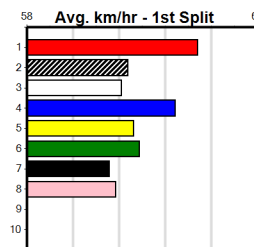

MMS ACCESS (300+ RANK)

Distance: 450m, Race Type: Grade 5, Total Prizemoney: $1,530
1st: $1,000, 2nd: $320, 3rd: $160, 4th: $50

TANTANGARA GIRL (4) can show good early speed in her races and she could be the one to beat after her smart placing here 4 starts back. SENNA FOREVER (8) can race in a forward position throughout here and could be the danger.

Watchdog Tips: 4 8 1 3 Bet: Win 4

AFFAIR BEAUTY [5] Drawn to race on the speed throughout, chance. $7.00
Owner(s): M Hanke
Winning Distances: < 300m (0) 300 - 399m (2) 400 - 499m (10) 500 - 599m (0) 600 - 699m (0) > 700m (0)
Box History table and race details.

YABBY GANG [5] Has talent but may get shuffled back here, place. $6.50
Owner(s): C Williams
Winning Distances: < 300m (0) 300 - 399m (2) 400 - 499m (0) 500 - 599m (1) 600 - 699m (0) > 700m (0)
Box History table and race details.

ROTHWELL BOY [5] Much easier here than his recent racing, threat. $8.50
Owner(s): R Dunne
Winning Distances: < 300m (0) 300 - 399m (0) 400 - 499m (4) 500 - 599m (3) 600 - 699m (0) > 700m (0)
Box History table and race details.

TANTANGARA GIRL [5] Good early, smart placing here 4 back, go close. $3.00
Owner(s): D Shovan
Winning Distances: < 300m (0) 300 - 399m (1) 400 - 499m (3) 500 - 599m (1) 600 - 699m (0) > 700m (0)
Box History table and race details.

MAX TANGO [5] Drawn to find some trouble in this, tough ask. $12.00
Owner(s): M McClelland
Winning Distances: < 300m (0) 300 - 399m (0) 400 - 499m (3) 500 - 599m (0) 600 - 699m (0) > 700m (0)
Box History table and race details.