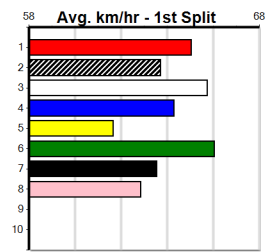

Shepparton

13 (E1)

2:18PM

(VIC time)

SHEPPARTON RACE 13 (300+ RANK)

Distance: 390m, Race Type: Grade 5, Total Prizemoney: $1,530
1st: $1,000, 2nd: $320, 3rd: $160, 4th: $50

TWILIGHT SOFIA (3) can come out running in her races and she could prove hard to catch if she can lead in this. KANJI QUEBEC (5) can show a good turn of foot once balanced and he looks like the main danger here.

Watchdog Tips:	3	5	1	8	Bet:	Win 3

1	WE ARE SOUTH (NSW)[5]	Can race on the speed from the outset, chance.	$4.20
	DKBD Bitch Dec-21	Sire: WOW Dam: SPOOKY SENSATION	
	Owner(s): B Kinder		Trainer: Brenda Kinder (Girgarre)
	Winning Distances: < 300m (0) 300 - 399m (1) 400 - 499m (3) 500 - 599m (0) 600 - 699m (0) > 700m (0)		ENG BEN 2024-10-26
	Winning Weights: 25.3(2) 25.5(1) 26.1(1)		Box History
	5th (2) 25.7 390 SHP R10 11-Jul-24 22.80 22.09 5.50L KABUTO BALE (22.43) M/53 . . . . . 8.77 $9.40 T3-5		Bx 1st2nd3rd4th5th6th7th8th
	5th (7) 26.2 450 SHP R6 25-Jul-24 26.01 25.59 3.00L ELARA BALE (25.81) Q/113 . . . SW . 6.67 $9.30 T3-5		1 1 1 1 3 1 2 1
	7= (7) 26.4 390 SHP R11 08-Aug-24 23.41 22.32 13.00 TWILIGHT KING (22.51) M/77 . . . V10 . 8.90 $11.30 T3-5		2 1 1 1 1 1 1 1
	6th (1) 26.8 390 SHP R11 29-Aug-24 22.77 22.11 2.75L SILVER MACK (22.59) Q/44 . . . . . 8.66 $28.80 5		3 1 1 1 1 1 1 1
	6th (1) 26.7 390 SHP R12 03-Oct-24 22.73 22.08 7.00L ACE REDEEMER (22.27) M/45 . . . . . 8.64 $7.70 T3-5		4 2 2 1 1 2 1 1

2	SKULL [5]	Can be a bit too slow early, will need to step.	$15.00
	WBD Dog Feb-20	Sire: FERNANDO BALE Dam: SARAH SWIFT	
	Owner(s): S Millard		Trainer: Scott Millard (Kyneton)
	Winning Distances: < 300m (0) 300 - 399m (7) 400 - 499m (6) 500 - 599m (0) 600 - 699m (0) > 700m (0)		Box History
	Winning Weights: 28.9(2) 29.1(1) 29.4(1) 29.6(1) 29.8(1) 30.4(1) 31.4(2) 31.6(1) 31.8(1) 32.1(1) 32.3(1)		Bx 1st2nd3rd4th5th6th7th8th
	1st (3) 31.6 400 MTG R6 11-Jul-24 23.55 23.27 3.75L CADILLAC BURNS (23.81) M/106 . . . . . 10.96 $4.80 RW		1 6 5 2 1 2 3 1
	3rd (4) 31.1 400 MTG R5 18-Jul-24 23.51 23.27 2.25L HOT CADILLAC (23.34) M/110 . . . . . 11.03 $6.00 RW		2 2 1 3 1 1 1 1
	5th (8) 30.8 390 SHP R9 10-Aug-24 22.67 22.14 6.00L TAKE A SHINE (22.27) S/55 . . . . . 8.70 $25.40 X45		3 3 1 2 1 1 1 2
	8th (5) 30.9 400 MTG R7 08-Sep-24 23.90 23.02 13.00 FEDERAL FLASH (23.02) M/465 . . . . . 11.28 $71.00 X45		4 1 2 3 2 2 1 1
	5th (5) 30.9 400 WGL R6 26-Sep-24 23.29 22.85 3.00L MASTER OF DREAMS (23.09) S/43 . . . . . 8.64 $17.00 T3-5		5 1 2 2 3 1 1 1

3	TWILIGHT SOFIA [5]	Can come out running in her races, one to beat.	$5.00
	BD Bitch Mar-20	Sire: FERNANDO BALE Dam: SUBCONSCIOUS	
	Owner(s): T Van taarling		Trainer: Theo Van taarling (Tallygaroopna)
	Winning Distances: < 300m (0) 300 - 399m (5) 400 - 499m (2) 500 - 599m (2) 600 - 699m (0) > 700m (0)		Box History
	Winning Weights: 22.7(1) 22.8(2) 22.9(1) 23.0(2) 23.1(2) 23.2(1)		Bx 1st2nd3rd4th5th6th7th8th
	7th (6) 23.7 390 SHP R10 08-Apr-24 22.49 21.71 7.50L POWER OUT (21.99) M/77 . . . . . 8.70 $67.90 4		1 2 5 4 3 1 3 1
	5th (6) 23.5 450 SHP R9 15-Apr-24 26.12 25.00 9.00L CARAJILLO (25.52) M/544 . . . . . 6.77 $47.10 VET		2 1 2 1 2 1 3 1
	5th (4) 23.0 390 SHP R4 29-Apr-24 22.70 21.97 4.00L OUR DREAMER (22.42) M/26 . . . . . 8.41 $14.20 VET		3 3 1 1 3 3 1 3
	5th (3) 23.2 450 SHP R8 02-May-24 26.37 25.99 3.00L SOLITARY FLAME (26.17) M/465 . . . . . 6.77 $8.60 T3-5		4 2 1 1 1 2 2 1
	8th (5) 23.5 450 SHP R7 20-May-24 26.07 25.27 8.50L GOT A PRINCIPLE (25.50) M/257 . . . . . 6.81 $113.20 5		5 1 3 1 1 1 1 2