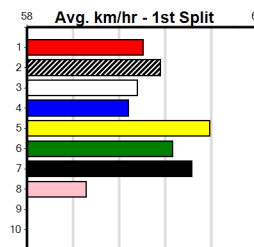

4

11:20AM

(VIC time)

Distance: 390m, Race Type: Mixed 6/7, Total Prizemoney: $1,530
1st: $1,000, 2nd: $320, 3rd: $160, 4th: $50

ASTON NETWORK (4) showed early speed in his good win here 2 starts back and he may only need to step on terms to salute again. WELLERMAN (2) can race on the speed from the outset here and he looks like a big danger.

Watchdog Tips: **4** **2** **5** **6** Bet: Win 4

1

TWO REASONS [6] Biks Find this easier than his last few starts, respect **$8.50**

WF Dog Dec-20 Sire: SENNACHIE Dam: WHAT FEELING Trainer: Joe Uglietta (Yan Year)

Owner(s): UGLIETTA (SYN), J Uglietta, M Uglietta
Winning Distances: < 300m (0) 300 - 399m (2) 400 - 499m (0) 500 - 599m (0) 600 - 699m (0) > 700m (0)

Winning Weights: 33.2(1) 33.5(1)

4th (6)	33.9	300	HVL	R11	30-Jul-24	17.33	16.89	6.00L HEAD HUNTER (16.93)	S/6	. . .	V7	. . .	4.18	$30.30	T3-6
ST (-)	33.6	390	SHP		29-Aug-24	22.86		4.75L Trial Cleared	M/33	. . .	4of4	. . .	8.49		ST
4th (7)	33.9	390	SHP	R3	07-Sep-24	22.94	22.49	6.00L MINCHER MAGIC (22.55)	M/54	. . .	. . .	. . .	8.70	$8.40	6G
F (7)	34.1	450	SHP	R7	12-Sep-24	0.00	25.54	. GREYSYND LARRY (25.54)	M/5	. . .	V7	. . .	6.88	$39.70	X67
ST (-)	34.1	300	HVL		23-Sep-24	17.40		3.75L Trial Not Cleared	M/24	. . .	4of4	. . .	4.05		ST
7th (2)	34.0	400	GEL	R11	01-Oct-24	23.71	22.76	7.50L MAGGIE PARKER (23.19)	S/76	. . .	. . .	. . .	8.72	$41.40	6G
4th (6)	34.0	390	SHP	R11	03-Oct-24	22.81	22.08	6.50L LITTLE FAST BULL (22.39)	S/84	. . .	. . .	. . .	9.05	$54.00	T3-6
6th (8)	34.2	390	SHP	R12	10-Oct-24	22.73	22.16	8.50L IS HE LUCKY (22.16)	S/86	. . .	. . .	. . .	8.65	$60.90	6G

Last 3 wins NOT included above

1st (7)	33.2	395	TRA	R1	21-Aug-23	22.99	22.49	1.5L LOOK AT LENNY (23.09)	M/531	. . .	SW	. . .	3.93	$23.90	T3-M
1st (4)	33.5	390	SHP	R3	19-Jul-24	22.71	22.28	0.10L MOVE OF MAGNUS (22.71)	S/43	. . .	. . .	. . .	8.86	$7.00	X67

Box History

Bx	1st	2nd	3rd	4th	5th	6th	7th	8th
1		1	1		2	1	1	
2	2	1	1	3	1	2		
3	2	2	1	3	1	1		
4	1	1	4	1	2	1		
5		1	1	2	1	1		
6		1	2	1	1	2		
7	1		2	1	3			
8				4	1	1		

Prize Best Starts Trk/Dts APM $7645.00 22.57(7)-9/11/23 62-2-8-11 16-1-1-3 1280

2

WELLERMAN [7] Can race on the speed throughout, major player. **$6.00**

F Dog Oct-22 Sire: FERAL FRANKY Dam: CALL ME BUBBLES Trainer: Peter Dunlevey (Cohuna)

Owner(s): P Dunlevey
Winning Distances: < 300m (0) 300 - 399m (1) 400 - 499m (0) 500 - 599m (0) 600 - 699m (0) > 700m (0)

Winning Weights: 33.4(1)

1st (2)	33.4	390	SHP	R2	06-Jul-24	22.31	22.22	4.75L CATCH A COD (22.63)	Q/11	. . .	. . .	. . .	8.50	$1.04	M
8th (2)	33.5	425	BEN	R4	19-Jul-24	24.90	23.78	12.00L BALA ACE (24.12)	M/887	. . .	. . .	. . .	6.87	$9.50	X67
3rd (1)	33.5	390	SHP	R2	10-Aug-24	22.64	22.14	4.50L ZAMBADA ICON (22.33)	M/33	. . .	. . .	. . .	8.81	$2.00	7
7th (7)	33.8	425	BEN	R2	14-Aug-24	24.61	23.98	3.25L SASSY PANAMA (24.38)	M/455	. . .	. . .	. . .	6.75	$3.90	T3-7
6th (5)	33.5	390	SHP	R9	05-Sep-24	22.86	22.17	8.00L HAMMER (22.32)	M/56	. . .	. . .	. . .	8.79	$4.10	T3-7
6th (2)	33.2	425	BEN	R4	26-Sep-24	24.98	24.09	7.50L MAX KANE (24.47)	M/667	. . .	. . .	. . .	6.69	$4.60	T3-7
7th (3)	33.2	390	SHP	R9	10-Oct-24	23.42	22.16	8.00L PUZZLE AVENUE (22.88)	M/37	. . .	. . .	. . .	8.66	$2.10	7
2nd (7)	33.7	390	SHP	R4	17-Oct-24	22.88	22.22	4.75L GO A BEE (22.55)	M/12	. . .	. . .	. . .	8.61	$9.50	T3-7

Last 3 wins NOT included above

Box History

Bx	1st	2nd	3rd	4th	5th	6th	7th	8th
1			1	1				
2	1	2				1		1
3							1	
4								
5						1		
6		1						
7	1	1					1	
8								

Prize Best Starts Trk/Dts APM $3115.00 22.28(2)-3/6/24 13-1-4-1 8-1-3-1 1670