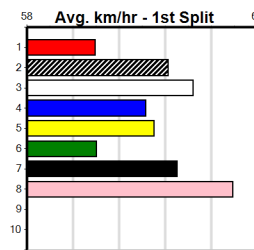

SHEPPARTON NEWS (300+ RANK)

5

11:36AM

(VIC time)

Distance: 390m, Race Type: Grade 5, Total Prizemoney: $1,530
1st: $1,000, 2nd: $320, 3rd: $160, 4th: $50

IMPRESARIO (7) recorded a solid all the way win here 2 starts back and if he can step cleanly again he looks like the one to beat. HOT CROSS (5) has produced smart placings in 2 of his last 3 starts and he could be the main danger here.

Watchdog Tips: **7** **5** **3** **1** **Bet:** **Box Trifecta 1,3,5,7 ($10 for 41.67%)**

1

ASTON PLUS [5] ***** SCRATCHED ***** **$5.50**

BK Dog **Mar-21** **Sire: ASTON KIMETTO** **Dam: ASTON NOVA** **Trainer: Scott Millard (Kyneton)**

Owner(s): T Whitford

Winning Distances: < 300m (0) 300 - 399m (4) 400 - 499m (3) 500 - 599m (0) 600 - 699m (0) > 700m (0)

Winning Weights: 33.7(1) 33.8(1) 34.0(1) 34.8(2) 35.8(1) 36.3(1)

Plc	Box	Dist	Wgt	Track	Date	Time	BOB	Margin	1st/2nd (Time)	PIR	Checked	Comment	WR	Split 1	S/P	Grade
4th	(2)	35.3	400	WGL	R12	06-Jun-24	23.23	22.39	6.50L KRAKEN HOOK (22.77)	M/66	.	.	.	8.67	$8.20	5H
6th	(5)	35.3	395	TRA	R4	14-Jun-24	22.58	21.79	12.00 ASTON FANTASTIC (21.79)	M/666	.	.	.	3.92	$55.60	SH
3rd	(4)	35.2	425	BEN	R3	20-Jul-24	24.54	24.13	6.00L MICKLEJOHN (24.14)	S/633	.	.	.	6.89	$28.60	5
3rd	(4)	35.0	390	BAL	R12	28-Jul-24	22.94	22.75	0.75L MISTY AMY (22.89)	M/84	.	.	.	8.81	$14.40	T3-5
3rd	(5)	34.0	400	WGL	R11	03-Oct-24	23.25	22.58	8.50L ASTON MASSIMO (22.67)	M/55	.	.	.	8.74	$37.00	T3-5
6th	(5)	34.0	390	WBL	R11	07-Oct-24	22.88	22.32	7.50L COLLINDA PEARL (22.37)	S/76	.	.	.	9.07	$9.40	5
6th	(2)	34.4	390	BAL	R13	14-Oct-24	22.78	22.18	5.50L TINKER MIKE (22.42)	M/76	.	.	.	8.92	$21.80	T3-5
6th	(8)	34.2	425	BEN	R4	19-Oct-24	24.73	24.08	3.00L HELLBOY (24.53)	M/655	.	.	.	6.85	$16.10	5

Last 3 wins NOT included above

1st	(6)	34.8	400	WGL	R7	08-Feb-24	23.31	22.63	0.50L COOL STONE (23.33)	S/64	.	.	.	8.79	$10.90	T3-5
1st	(8)	36.3	390	BAL	R12	15-Apr-24	22.96	22.28	1.75L PRINCESS GYPSY (23.06)	S/51	.	.	.	8.81	$8.20	T3-5
1st	(4)	35.8	395	TRA	R12	06-May-24	22.36	22.33	5.50L JENNA (22.73)	M/321	.	.	.	3.84	$6.50	T3-5

Box History

Bx	1st	2nd	3rd	4th	5th	6th	7th	8th
1	1	1	1	1	5		1	
2	1	1		2	2	3	1	1
3				1	3	2	2	
4	1	1	3	3	2			
5	1	1	1			3	1	
6	1			2	3	2	1	
7	1	1		5				
8	1		1			1		

Prize Best Starts Trk/Dts APM

Prize	$12790.00
Best Starts	22.86(7)-26/10/23
Trk/Dts	65-7-5-7
APM	1-0-0-0 1645