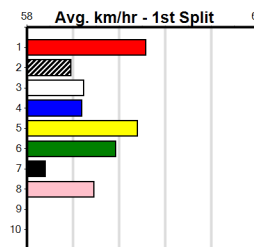

13 RACES TODAY (300+ RANK)

Distance: 390m, Race Type: Maiden, Total Prizemoney: $1,530
1st: $1,000, 2nd: $320, 3rd: $160, 4th: $50

1
10:27AM

(VIC time)

REDBACK EXPRESS (4) produced a smart Ballarat placing 3 starts back and he may be hard to hold out with any luck in this. RIVER GEORGE (6) recorded a handy last start placing and he may be prominent throughout here.

Watchdog Tips: 4 6 5 1 **Bet:** Win 4

Form Box	Wgt	Dist	Track	Date	Time	BON	Margin	1st/2nd (Time)	PIR	Checked	Comment	WR	Split 1	S/P	Grade	
1	MISS BARBIE (NSW)[M] $3.60															
	Comes into calculations from this draw.															
	BK Bitch Feb-23 Sire: WEST ON AUGIE Dam: VICTORIA'S KARA Trainer: David Shovan (Powlett Planes)															
	Owner(s): J Dale															
	Winning Distances: < 300m (0) 300 - 399m (0) 400 - 499m (0) 500 - 599m (0) 600 - 699m (0) > 700m (0)															
	Winning Weights:															
	5th (3)	25.5	390	SHP	R1	30-Sep-24	23.20	22.08	7.50L JAZZY BELLE (22.69)	Q/25				8.55	$11.20	M
	6th (4)	25.8	425	BEN	R1	05-Oct-24	25.42	23.52	12.00 OREGON HUTAN (24.63)	M/886				6.93	$30.80	M
	4th (3)	25.7	425	BEN	R2	09-Oct-24	25.48	23.99	19.00 PINK FLAMINGO (24.20)	M/324				6.66	$27.20	T3-M
	5th (2)	25.7	425	BEN	R2	16-Oct-24	25.20	24.12	11.00 MORAINÉ BRANDI (24.49)	M/245				6.66	$3.90	M
Last 3 wins NOT included above																
<table border="1" style="width: 100%; border-collapse: collapse;"> <thead> <tr> <th>Bx</th> <th>1st</th> <th>2nd</th> <th>3rd</th> <th>4th</th> <th>5th</th> <th>6th</th> <th>7th</th> <th>8th</th> </tr> </thead> <tbody> <tr><td>1</td><td></td><td></td><td></td><td></td><td></td><td></td><td></td><td></td></tr> <tr><td>2</td><td></td><td></td><td></td><td></td><td>1</td><td></td><td></td><td></td></tr> <tr><td>3</td><td></td><td></td><td></td><td>1</td><td></td><td></td><td></td><td></td></tr> <tr><td>4</td><td></td><td></td><td></td><td>1</td><td></td><td>1</td><td></td><td></td></tr> <tr><td>5</td><td></td><td></td><td></td><td></td><td></td><td></td><td></td><td></td></tr> <tr><td>6</td><td></td><td></td><td></td><td></td><td></td><td></td><td></td><td></td></tr> <tr><td>7</td><td></td><td></td><td></td><td></td><td></td><td></td><td></td><td></td></tr> <tr><td>8</td><td></td><td></td><td></td><td></td><td></td><td></td><td></td><td></td></tr> <tr> <td>Prize Best</td> <td colspan="7"></td> <td>$50.00</td> </tr> <tr> <td>Starts</td> <td colspan="7">23.20(3)-30/9/24</td> <td>4-0-0-0</td> </tr> <tr> <td>Trk/Dts</td> <td colspan="7"></td> <td>1-0-0-0</td> </tr> <tr> <td>APM</td> <td colspan="7"></td> <td>50</td> </tr> </tbody> </table>																

2	MANYARA ICON [M] $21.00															
	Too slow early in her 4 starts to date, tested.															
	BK Bitch Oct-22 Sire: MEPUNGA BLAZER Dam: SERENGETI ICON Trainer: Marien Sullivan (East Shepparton)															
	Owner(s): Sullivan Sullivan (SYN), R Sullivan, M Sullivan															
	Winning Distances: < 300m (0) 300 - 399m (0) 400 - 499m (0) 500 - 599m (0) 600 - 699m (0) > 700m (0)															
	Winning Weights:															
	7th (4)	25.4	390	SHP	R2	26-Aug-24	23.43	22.16	7.00L DARRA SAPPHIRE (22.94)	M/67				8.85	$40.20	MH
	7th (5)	25.2	390	SHP	R2	02-Sep-24	23.45	21.92	12.00 SCOTT LIL DIVA (22.63)	M/77				9.14	$22.20	M
	7th (2)	25.4	390	SHP	R1	12-Sep-24	23.31	22.24	8.50L MIA MOO (22.74)	M/88				9.13	$9.40	M
	8th (4)	25.9	390	SHP	R1	10-Oct-24	23.67	22.16	16.00 SWEET CHILD (22.62)	Q/88				9.17	$56.10	M
Last 3 wins NOT included above																
<table border="1" style="width: 100%; border-collapse: collapse;"> <thead> <tr> <th>Bx</th> <th>1st</th> <th>2nd</th> <th>3rd</th> <th>4th</th> <th>5th</th> <th>6th</th> <th>7th</th> <th>8th</th> </tr> </thead> <tbody> <tr><td>1</td><td></td><td></td><td></td><td></td><td></td><td></td><td></td><td></td></tr> <tr><td>2</td><td></td><td></td><td></td><td></td><td></td><td></td><td></td><td>1</td></tr> <tr><td>3</td><td></td><td></td><td></td><td></td><td></td><td></td><td></td><td></td></tr> <tr><td>4</td><td></td><td></td><td></td><td></td><td></td><td></td><td></td><td>1 1</td></tr> <tr><td>5</td><td></td><td></td><td></td><td></td><td></td><td></td><td>1</td><td></td></tr> <tr><td>6</td><td></td><td></td><td></td><td></td><td></td><td></td><td></td><td></td></tr> <tr><td>7</td><td></td><td></td><td></td><td></td><td></td><td></td><td></td><td></td></tr> <tr><td>8</td><td></td><td></td><td></td><td></td><td></td><td></td><td></td><td></td></tr> <tr> <td>Prize Best</td> <td colspan="7"></td> <td>$0.00</td> </tr> <tr> <td>Starts</td> <td colspan="7">23.31(2)-12/9/24</td> <td>4-0-0-0</td> </tr> <tr> <td>Trk/Dts</td> <td colspan="7"></td> <td>4-0-0-0</td> </tr> <tr> <td>APM</td> <td colspan="7"></td> <td>0</td> </tr> </tbody> </table>																

3	SHAGGY BEAR [M] $10.00															
	Can show handy mid race pace, place hopes.															
	BD Dog Mar-22 Sire: ASTON DEE BEE Dam: TIME NO MONEY Trainer: Theo Van taarling (Tallygaroopna)															
	Owner(s): J Cleave															
	Winning Distances: < 300m (0) 300 - 399m (0) 400 - 499m (0) 500 - 599m (0) 600 - 699m (0) > 700m (0)															
	Winning Weights:															
	3rd (7)	35.8	450	SHP	R2	07-Sep-24	26.32	25.49	1.5L LONG LEVERS (26.22)	S/765				7.08	$5.30	M
	7th (7)	35.7	525	MEP	R2	11-Sep-24	31.47	30.15	14.00 KIWI MAKAVELI (30.51)	S/6666				5.43	$48.40	MH
	5th (4)	35.4	450	SHP	R9	14-Sep-24	26.82	25.39	17.00 SHALL BE QUICK (25.70)	S/876				6.98	$37.90	M
	4th (5)	35.2	300	HVL	R3	22-Sep-24	17.28	16.59	1.75L ATHENIAN GODDESS (17.16)	S/8				4.30	$54.70	MH
4th (2)	35.3	425	BEN	R2	25-Sep-24	24.77	24.05	7.50L BASEMENT (24.28)	S/765				6.89	$19.60	M	
6th (2)	35.5	450	SHP	R2	03-Oct-24	26.34	25.46	5.50L DARRA ROGUE (25.99)	S/766				7.16	$29.50	T3-M	
4th (2)	35.1	500	BEN	R1	09-Oct-24	29.40	28.32	13.00 KENNETH BALE (28.53)	M/333				6.86	$29.70	T3-M	
3rd (7)	35.8	450	SHP	R3	17-Oct-24	26.54	25.57	6.00L SPARKLE PANTS (26.15)	S/776				7.13	$13.00	T3-M	
Last 3 wins NOT included above																
<table border="1" style="width: 100%; border-collapse: collapse;"> <thead> <tr> <th>Bx</th> <th>1st</th> <th>2nd</th> <th>3rd</th> <th>4th</th> <th>5th</th> <th>6th</th> <th>7th</th> <th>8th</th> </tr> </thead> <tbody> <tr><td>1</td><td></td><td></td><td></td><td></td><td></td><td></td><td></td><td></td></tr> <tr><td>2</td><td></td><td>1</td><td></td><td>2</td><td>2</td><td>1</td><td></td><td></td></tr> <tr><td>3</td><td></td><td></td><td>2</td><td>1</td><td></td><td>2</td><td>1</td><td></td></tr> <tr><td>4</td><td></td><td></td><td>1</td><td></td><td>1</td><td></td><td>2</td><td></td></tr> <tr><td>5</td><td></td><td></td><td>1</td><td>2</td><td></td><td></td><td></td><td>1</td></tr> <tr><td>6</td><td></td><td></td><td></td><td></td><td></td><td>1</td><td></td><td></td></tr> <tr><td>7</td><td></td><td></td><td>2</td><td>2</td><td>2</td><td>1</td><td>1</td><td></td></tr> <tr><td>8</td><td></td><td></td><td></td><td></td><td></td><td></td><td></td><td></td></tr> <tr> <td>Prize Best</td> <td colspan="7"></td> <td>$1730.00</td> </tr> <tr> <td>Starts</td> <td colspan="7">22.70(5)-6/7/24</td> <td>30-0-1-6</td> </tr> <tr> <td>Trk/Dts</td> <td colspan="7"></td> <td>8-0-0-3</td> </tr> <tr> <td>APM</td> <td colspan="7"></td> <td>1088</td> </tr> </tbody> </table>