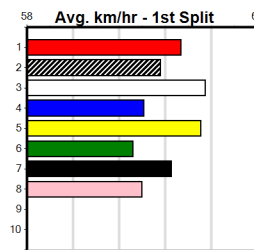

SHEPP CITY FENCING (300+ RANK)

Distance: 450m, Race Type: Grade 5, Total Prizemoney: $1,530
1st: $1,000, 2nd: $320, 3rd: $160, 4th: $50

MARIETTA ICON (8) has recorded strong 390m wins here in 2 of her last 4 starts and she may prove hard to hold out over the longer trip today. TUDOR PEAK (1) has been placed in 4 of his 6 starts here to date and can challenge from the gun draw.

Watchdog Tips: **8** **1** **3** **7** **Bet:** **Box Quinella 1,3,8 ($10 for 333.33%)**

1

TUDOR PEAK [5] **Gun draw, placed in 4 from 6 here, major player.** **$5.50**

BD Dog Apr-22 Sire: **ORSON ALLEN** Dam: **CULLQUIN CERSEI** Trainer: **Barry Milne (Kilmore)**

Owner(s): **TOP SHOT (SYN), S Quinlan, J Accurso, C Russell**

Winning Distances: < 300m (0) 300 - 399m (0) 400 - 499m (0) 500 - 599m (3) 600 - 699m (0) > 700m (0)

Winning Weights: **31.1(1) 31.2(1) 31.4(1)**

Box	1st	2nd	3rd	4th	5th	6th	7th	8th
1								
2	1	2	1	1	1	1		
3			2				1	
4				1	1	1		
5			1	2				
6	2		1	1				2
7					1	1		
8		1	1	1				

Prize Best Starts Trk/Dts APM: $6135.00, 25.66(2)-25/7/24, 29-3-3-7, 6-0-1-3, 3485

1st (6) 31.1 500 BEN R2 29-May-24 28.36 28.33 1.25L BLUE FLAME (28.44) Q/211 . . . 6.66 $4.70 T3-RW
1st (6) 31.2 500 BEN R4 08-Jun-24 28.72 28.58 1.25L BOLD BERT (28.79) M/221 . . . 6.88 $2.20 X67
1st (2) 31.4 500 BEN R9 17-Jul-24 28.72 28.53 2.00L ARGYLE PANDORA (28.85) M/321 . . . 6.82 $1.70 T3-RW

2

ALFIE ABALONE [5] **May get too far back early in this, looks unlikely** **$15.00**

BK Dog Feb-22 Sire: **ASTON DEE BEE** Dam: **MAJA MAHI MAHI** Trainer: **Nathan Mckay (Toolleen)**

Owner(s): **HANDS AND HEELS (SYN), H Bailey, D Ivers**

Winning Distances: < 300m (0) 300 - 399m (1) 400 - 499m (5) 500 - 599m (1) 600 - 699m (0) > 700m (0)

Winning Weights: **30.3(2) 30.4(1) 30.7(1) 31.7(3)**

Box	1st	2nd	3rd	4th	5th	6th	7th	8th
1	1				2		2	
2				1	1			
3		2			2			2
4			2		1			
5			1		1		1	
6	2	3		1	1			
7	1		2		1	2	2	
8	3	1	1	2	1			2

Prize Best Starts Trk/Dts APM: $11985.00, 25.63(8)-25/1/24, 45-7-4-8, 3-1-0-0, 4508

1st (6) 30.3 400 GAR R12 13-Jul-24 23.37 22.94 0.50L REDSHIFT FOXTROT (23.40) 32 32 11.40 $4.20 5
1st (8) 30.3 400 GAR R9 20-Jul-24 22.97 22.76 0.25L GOODWIN BLOSSOM (22.99) 522 522 11.24 $4.40 5
1st (1) 30.7 400 GAR R11 27-Jul-24 23.12 22.57 1.25L BIG DEL (23.21) 22 22 11.22 $2.10 5

3

ESPECIAL BLONDE [5] **Solid all the way win last start, chance if steps.** **$4.60**

RF Bitch Jul-20 Sire: **ORSON ALLEN** Dam: **ANTARCTIC LASS** Trainer: **Peter Knott (Carnegie)**

Owner(s): **P Knott**

Winning Distances: < 300m (0) 300 - 399m (6) 400 - 499m (3) 500 - 599m (0) 600 - 699m (0) > 700m (0)

Winning Weights: **26.6(1) 26.7(1) 26.9(1) 27.2(2) 27.3(1) 27.4(1) 28.1(1) 28.2(1)**

Box	1st	2nd	3rd	4th	5th	6th	7th	8th
1	3	1						1
2	1	1			1			1
3	1	1	1		1	1	1	
4	1	2	2			2		1
5		1	3	1				1
6	3	2		1	1			1
7	1		1	1	1	1	1	
8			1	1				2

Prize Best Starts Trk/Dts APM: $18115.00, 26.10(3)-7/10/24, 45-9-8-8, 1-0-0-0, 2940

1= (7) 27.3 385 SHP R12 01-Jun-23 22.16 21.92 1.75L ESPECIAL BLONDE/KRAKEN M/22 . . . 8.23 $2.30 T3-5
1st (6) 26.6 385 SHP R11 13-Jul-23 22.09 21.90 1.75L HUNTLY FLYER (22.20) M/22 . . . 8.39 $5.90 5
1st (2) 27.4 400 GEL R11 11-Jun-24 22.92 22.65 0.10L DOLLAR SHORT (22.92) M/11 . . . 8.56 $9.20 5