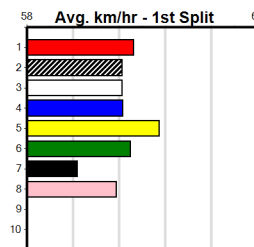

RSN GREY AREAS WEDNESDAY & FRIDAY

7

12:16PM

(VIC time)

Distance: 450m, Race Type: Mixed 6/7, Total Prizemoney: $1,530
1st: $1,000, 2nd: $320, 3rd: $160, 4th: $50

NALA'S GHOST (1) has shown good early speed in his smart placings in two of his last three starts and he looks like the one to beat in this. PIP (3) recorded a good all the way Ballarat win 2 starts back and she looks like the danger.

Watchdog Tips:	1	3	6	4	Bet:	Win 1

Form Box	Wgt	Dist	Track	Date	Time	BON	Margin	1st/2nd (Time)	PIR	Checked	Comment	W/R	Split 1	S/P	Grade		
1	NALA'S GHOST (NSW)[6] Good speed in smart placings 2 of last 3, go close $3.60																
BE	Dog	Jan-22													Sire: PINDARI EXPRESS	Dam: ROCKSTAR KERR	Trainer: Jye Formosa (Heathcote)
Owner(s): M Ilsley																	
Winning Distances: < 300m (0) 300 - 399m (2) 400 - 499m (0) 500 - 599m (0) 600 - 699m (0) > 700m (0)																	
Winning Weights: 32.1(1) 32.4(1)																	
7th (7)	31.9	390	WBL	R3	23-Sep-24	23.12	22.47	7.00L STEP ON AIR (22.63)	S/87				9.12	$3.00	6G		
3rd (2)	32.1	425	BEN	R9	26-Sep-24	24.71	24.09	2.25L IN SECRET (24.57)	S/744				6.79	$4.00	T3-6		
3rd (8)	32.1	390	WBL	R10	30-Sep-24	22.86	22.34	7.50L COLLINDA LAW (22.34)	M/32				8.98	$6.20	6G		
5th (5)	32.6	390	SHP	R11	03-Oct-24	22.93	22.08	8.00L LITTLE FAST BULL (22.39)	M/76				9.03	$11.80	T3-6		
5th (8)	32.6	425	BEN	R4	09-Oct-24	24.60	23.99	3.00L SUPER CEVICHE (24.40)	M/665				6.85	$23.40	T3-6		
2nd (1)	32.3	390	WBL	R11	14-Oct-24	22.62	22.43	0.25L ELITE HEAT (22.61)	M/11				8.71	$3.30	6G		
4th (1)	32.7	390	SHP	R10	17-Oct-24	22.79	22.22	3.5L EVIE'S PROMISE (22.56)	S/86				8.94	$7.10	T3-6		
2nd (3)	32.6	390	BAL	R11	21-Oct-24	22.60	22.03	1.00L DERNANCOURT (22.54)	Q/13				8.56	$9.90	T3-RW		
Last 3 wins NOT included above																	
1st (6)	32.1	390	BAL	R2	07-Jul-24	22.41	22.17	2.50L NATURAL GLAMOUR (22.58)	M/31				8.62	$3.70	T3-M		
1st (3)	32.4	390	BAL	R3	02-Sep-24	22.71	22.64	1.75L BEHIND GREYWALLS (22.81)	M/21				8.56	$3.60	7		

Box History

Bx	1st	2nd	3rd	4th	5th	6th	7th	8th
1		1		2				
2			1					
3	1	1				1		
4		1	1		1	1		
5			2		1			
6	1							
7						1	2	
8			2		1			

Prize Best	$4260.00
Starts	FSTD
Trk/Dts	21-2-3-6
APM	0-0-0-0
	3168

2	BEAST POWER [7] *** SCRATCHED *** $5.00																
BD	Dog	Jan-22													Sire: BEAST UNLEASHED	Dam: KUNG FU HUSTLE	Trainer: Alfred Debattista (Sedgwick)
Owner(s): A Debattista																	
Winning Distances: < 300m (0) 300 - 399m (1) 400 - 499m (0) 500 - 599m (0) 600 - 699m (0) > 700m (0)																	
Winning Weights: 39.0(1)																	
3rd (7)	38.7	425	BEN	R2	31-May-24	24.62	23.72	4.25L LIFE'S LESSON (24.32)	M/322				6.76	$4.00	M		
4th (1)	38.3	425	BEN	R2	02-Aug-24	24.51	23.70	10.00L KRAKEN WHISKY (23.83)	M/444				6.74	$2.50	M		
4th (6)	38.6	425	BEN	R2	28-Aug-24	25.07	24.19	8.00L UNINVITING (24.52)	M/234				6.79	$2.00	T3-M		
1st (3)	39.0	390	BAL	R1	06-Sep-24	22.76	22.42	1.5L PAW NEV (22.85)	M/41				8.76	$4.90	M		
7th (2)	38.7	425	BEN	R3	11-Sep-24	25.07	24.14	12.00L DARRA RUBY (24.28)	M/788				6.80	$4.50	T3-7		
4th (5)	38.3	425	BEN	R3	25-Sep-24	24.63	24.05	4.50L SASSY SPICE (24.32)	M/334		SW		6.67	$9.00	7		
F (4)	38.1	450	SHP	R5	03-Oct-24	0.00	25.46	. IS IT ME (25.46)	M/33		V5		6.84	$4.70	T3-7		
2nd (6)	37.8	425	BEN	R9	19-Oct-24	24.88	24.08	5.50L TARGET TIME (24.53)	M/112				6.64	$4.80	7		
Last 3 wins NOT included above																	

Box History

Bx	1st	2nd	3rd	4th	5th	6th	7th	8th
1				1				
2								1
3	1							
4								
5				1				
6		1		1				
7			1					
8								

Prize Best	$1755.00
Starts	FSH
Trk/Dts	8-1-1-1
APM	0-0-0-0
	1359