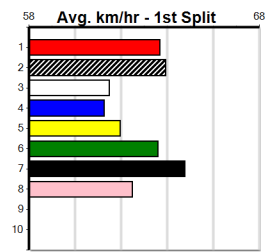

DREAMCHASERS TICKETS ON SALE NOW

Distance: 390m, Race Type: Mixed 6/7, Total Prizemoney: $1,530
1st: $1,000, 2nd: $320, 3rd: $160, 4th: $50

ASTON LAMBADA (6) recorded a solid all the way win last start and if she can step cleanly again she will be hard to beat. MIA MOO (8) can show good early speed in her races and she can challenge after her smart win here 3 starts back.

Watchdog Tips: 6 8 7 1 Bet: Win 6

SLINGSHOT PENNY [6] Can show early speed but place looks best. $8.50
Owner(s): M Lingard
Sire: HIGH EARNER Dam: SLINGSHOT GYPSY
Trainer: Maria Lingard (Kilmore)

MAJOR BASIL [7] May find some of these a bit too quick, tested. $10.00
Owner(s): Barry Barry Barry (SYN), P Newell, P Newell, D Raven, P Barry, D Sheekey
Sire: FERNANDO BALE Dam: KEYDRA
Trainer: Patrick Newell (Wallan)

EXTINCTION [6] Can be a bit too slow early at times, unlikely. $15.00
Owner(s): M Perry
Sire: MY REDEEMER Dam: SCOTTISH PRIDE
Trainer: Jordan Formosa (Heathcote)

KRAKEN HONEY [7] *** SCRATCHED *** $99.00
Owner(s): EYLES (SYN), K Eyles, H Eyles, D Eyles
Sire: ASTON RUPEE Dam: KRAKEN DOLL
Trainer: Kevin Eyles (Murchison)

SHOWGIRL KARA (NSW)[6] Drawn to find some trouble early here, tough ask. $12.00
Owner(s): D Shovan
Sire: ORSON ALLEN Dam: VICTORIA'S KARA
Trainer: David Shovan (Powlett Planes)

1

2

3

4

5