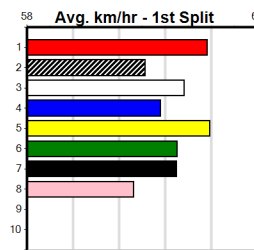

SPORTSBET GREEN TICKS (300+ RANK)

Distance: 390m, Race Type: Grade 5, Total Prizemoney: $1,530
1st: $1,000, 2nd: $320, 3rd: $160, 4th: $50

LITTLE FAST BULL (1) was a solid winner here 3 starts back and he may be the one to beat today from his gun draw. BURRA BRICE (7) can show a good turn of foot once fully balanced and he could make his presence felt in this.

Watchdog Tips: 1 7 2 5 Bet: Win 1

Race card for LITTLE FAST BULL (QLD)[5]. Gun draw, solid win here 3 back, one to beat. $3.00. Includes owner, sire, dam, winning distances, and box history.

Race card for KRACKEN ROVER [5]. Racing better than form may read, chance here. $4.20. Includes owner, sire, dam, winning distances, and box history.

Race card for NARCISSUS [5]. Can show early speed but place looks best. $15.00. Includes owner, sire, dam, winning distances, and box history.

Race card for BLACKPOOL DIVA (NSW)[5]. Drawn to find too much trouble here, tough ask. $10.00. Includes owner, sire, dam, winning distances, and box history.

Race card for BERN BY [5]. Resuming, can race on the speed here, threat. $8.50. Includes owner, sire, dam, winning distances, and box history.