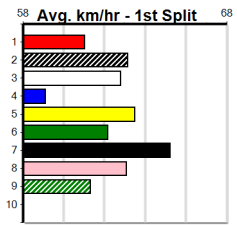

DREAMCHASER TICKETS ON SALE NOW

Distance: 460m, Race Type: Grade 7, Total Prizemoney: $1,530
1st: $1,000, 2nd: $320, 3rd: $160, 4th: $50

4

12:08PM

(VIC time)

Watchdog Tips:

0 0 0 0

Bet: