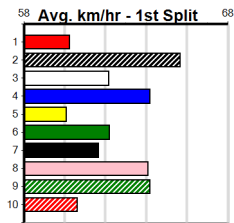

Watchdog Tips: 0 0 0 0 Bet: .

Table with columns: Form, Box, Weight, Dist, Track, Date, Time, BON, Margin, 1st/2nd (Time), PIR, Checked, Comment, W/R, Split 1, S/P, Grade. Rows 1-10: BELLA LA VITA [5], REMARLI [5], HAD A MISCHIEF [5], MEPUNGA RILEY [5], STEADFAST EDDIE [5], LITTLE TIGER (NSW)[5], AUSSIE BRONZE [5], LUCY JANE [5], TANTANGARA GIRL [5] Res., LYRICAL CRIPPS [5] Res. Includes winning boxes and prize details for each race.