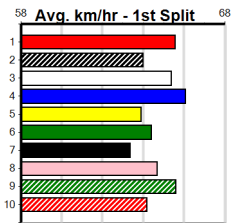

Geelong

7

1:00PM

(VIC time)

TTS ELECTRICS (250+ RANK)

Distance: 400m, Race Type: Mixed 4/5, Total Prizemoney: \$1,530
1st: \$1,000, 2nd: \$320, 3rd: \$160, 4th: \$50

Watchdog Tips: 0 0 0 0 Bet:

Main race listing table with columns: Form, Box, Weight, Dist, Track, Date, Time, BON, Margin, 1st/2nd (Time), PIR, Checked, Comment, W/R, Split 1, S/P, Grade. Includes race details for 10 races (STAR'S HOPE, CHERRY RED, BLAME SPENCER, EL DORA, TRICKY DISCO, CUBAN CIGAR, BOURBON BULLET, YAALA JUNIOR, GUNAI JEDI, HOSEY SIDEKICK).