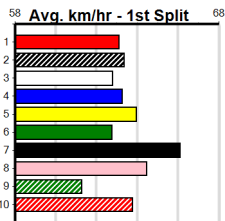

SPORTBET WE LET THE DOGS OUT (250)

Distance: 400m, Race Type: Grade 6, Total Prizemoney: $1,530
1st: $1,000, 2nd: $320, 3rd: $160, 4th: $50

9

1:35PM

(VIC time)

Watchdog Tips:

0

0

0

0

Bet:

Form Box Weight Dist Track Date Time BON Margin 1st/2nd (Time) PIR Checked Comment W/R Split 1 S/P Grade

Table for RUXTON SHINE [6]. Includes details for horse 1, trainer Mark Johnson (Ross Creek), and a list of race results.

Winning Boxes table for Ruxton Shine [6]. Shows prize money and best starts.

Table for DEMONIC SPIRIT [6]. Includes details for horse 2, trainer Katrina Evans (Kyneton), and a list of race results.

Winning Boxes table for Demonic Spirit [6]. Shows prize money and best starts.

Table for ASTON RANDAL [6]. Includes details for horse 3, trainer David Torr (Myers Flat), and a list of race results.

Winning Boxes table for Aston Randal [6]. Shows prize money and best starts.

Table for MAX KANE [6]. Includes details for horse 4, trainer Jordan Cooper (Lethbridge), and a list of race results.

Winning Boxes table for Max Kane [6]. Shows prize money and best starts.

Table for PLATYPUS YAALA [6]. Includes details for horse 5, trainer Jason Wickham (Lara), and a list of race results.

Winning Boxes table for Platypus Yaala [6]. Shows prize money and best starts.

Table for MUCK AROUND [6]. Includes details for horse 6, trainer Matthew Marshall (Darley), and a list of race results.

Winning Boxes table for Muck Around [6]. Shows prize money and best starts.

Table for ODYSSEUS BALE [6]. Includes details for horse 7, trainer Correy Grenfell (Anakie), and a list of race results.

Winning Boxes table for Odysseus Bale [6]. Shows prize money and best starts.

Table for SILVERTREE FLOSS (NSW)[6]. Includes details for horse 8, trainer Jason Wickham (Lara), and a list of race results.

Winning Boxes table for Silvertree Floss [6]. Shows prize money and best starts.

Table for IZAKAYA LAD [6] Res. Includes details for horse 9, trainer Jason Sharp (Lara), and a list of race results.

Winning Boxes table for Izakaya Lad [6]. Shows prize money and best starts.

Table for GO GIZMO GO [6] Res. Includes details for horse 10, trainer Kenneth Howat (Plumpton), and a list of race results.

Winning Boxes table for Go Gizmo Go [6]. Shows prize money and best starts.

Owner(s) for various horses listed at the bottom of the page.