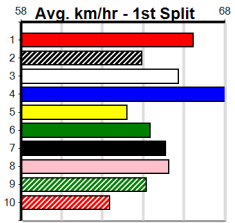

ONE MORE RACE TO GO (250+ RANK)

Distance: 400m, Race Type: Grade 5, Total Prizemoney: $1,530 1st: $1,000, 2nd: $320, 3rd: $160, 4th: $50

Watchdog Tips: [0] [0] [0] [0] Bet: [ ]

Table with 10 columns: Form, Box, Weight, Dist, Track, Date, Time, BON, Margin, 1st/2nd (Time), PIR, Checked, Comment, W/R, Split 1, S/P, Grade. Contains 10 race entries (1-10) with details on horses, trainers, owners, and winning boxes.