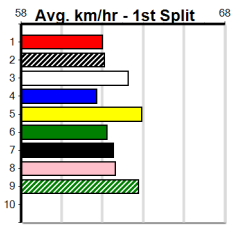

MILLERS MUZZLES (250+ RANK)

Distance: 460m, Race Type: Grade 6, Total Prizemoney: $1,530
1st: $1,000, 2nd: $320, 3rd: $160, 4th: $50

5

12:24PM

(VIC time)

Watchdog Tips: **0 0 0 0** Bet: **0**