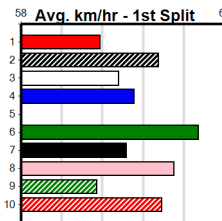

THE BECKLEY CENTRE GEELONG (250+

Distance: 400m, Race Type: Grade 7, Total Prizemoney: \$1,530
 1st: \$1,000, 2nd: \$320, 3rd: \$160, 4th: \$50

3

11:51AM

(VIC time)

Watchdog Tips:

0 0 0 0

Bet: