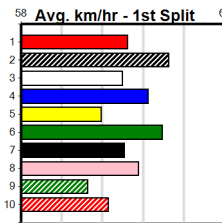

Geelong

MELBOURNE CONTAINER PARK (250+ RA)

10

1:55PM

(VIC time)

Distance: 400m, Race Type: Grade 6, Total Prizemoney: \$1,530
1st: \$1,000, 2nd: \$320, 3rd: \$160, 4th: \$50

Watchdog Tips:

0 0 0 0