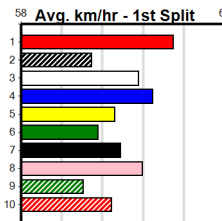

Geelong

13 RACES TODAY (250+ RANK)

Distance: 400m, Race Type: Maiden, Total Prizemoney: $1,530
1st: $1,000, 2nd: $320, 3rd: $160, 4th: $50

1

11:17AM

(VIC time)

Watchdog Tips:

0 0 0 0

Bet:

Form	Box	Weight	Dist	Track	Date	Time	BON	Margin	1st/2nd (Time)	PIR	Checked	Comment	W/R	Split 1	S/P	Grade

1 YOU WIN [M]																	Winning Boxes														
F	D	Oct-22 ASTON RUPEE					VOLTAGE SPIKE							1	2	3	4	5	6	7	8										
Trainer: Tracey Deglaitis (Moolap)																	Prize	$480.00													
7th	(6)	34.3	400	GEL	R1	13-Sep-24	24.21	22.65	19.00	MORE BEER PLEASE (22.91)	S/77	.	.	.	9.13	$25.90	M	Best	22.95												
8th	(4)	34.6	450	WBL	R3	19-Sep-24	26.94	25.20	20.00	REUBEN HILL (25.56)	M/578	.	.	V7	6.81	$40.20	MH	Starts	4-0-1-1												
3rd	(6)	34.6	400	GEL	R2	01-Oct-24	23.34	22.76	4.50	PAW EVA (23.04)	Q/32	.	.	SW	8.55	$10.60	M	Trk/Dst	3-0-1-1												
2nd	(3)	35.4	400	GEL	R1	21-Oct-24	22.95	22.57	1.25	MISS GEORGIE LEE (22.87)	Q/11	.	.	.	8.29	$4.00	M	APM	$480												
Owner(s): T Deglaitis																															

2 RADAR'S PATROL (NSW)[M]																	Winning Boxes														
BE	D	Jun-22 BERNARDO					MIDNIGHT DARE							1	2	3	4	5	6	7	8										
Trainer: Wade Green (Parwan)																	Prize	$690.00													
4th	(2)	36.4	525	MEP	R1	14-Aug-24	30.95	29.83	17.00	PAW GUNNER (29.83)	M/4444	.	.	.	5.28	$16.90	MH	Best	FSH												
F	(6)	35.9	525	MEA	R1	24-Aug-24	0.00	29.71		PAW GUNNER (29.71)	M/4	.	.	V0	5.28	$20.50	MF	Starts	4-0-1-1												
3rd	(3)	36.0	525	MEP	R1	04-Sep-24	30.78	30.09	2.50	ROMANTIC RED (30.61)	S/5333	.	.	.	5.48	$11.40	M	Trk/Dst	0-0-0-0												
2nd	(6)	36.4	450	BAL	R3	09-Sep-24	25.97	25.55	0.05	HURRICANE BERT (25.96)	M/432	.	.	.	7.00	$4.10	T3-M	APM	$537												
Owner(s): W Green																															

3 MISS BARBIE (NSW)[M]																	Winning Boxes														
BK	B	Feb-23 WEST ON AUGIE					VICTORIA'S KARA							1	2	3	4	5	6	7	8										
Trainer: David Shovan (Powlett Planes)																	Prize	$370.00													
6th	(4)	25.8	425	BEN	R1	05-Oct-24	25.42	23.52	12.00	LOREGON HUTAN (24.63)	M/886	.	.	.	6.93	$30.80	M	Best	FSH												
4th	(3)	25.7	425	BEN	R2	09-Oct-24	25.48	23.99	19.00	PINK FLAMINGO (24.20)	M/324	.	.	.	6.66	$27.20	T3-M	Starts	5-0-1-0												
5th	(2)	25.7	425	BEN	R2	16-Oct-24	25.20	24.12	11.00	MORAINNE BRANDI (24.49)	M/245	.	.	.	6.66	$3.90	M	Trk/Dst	0-0-0-0												
2nd	(1)	25.7	390	SHP	R1	24-Oct-24	22.78	22.09	1.00	RIVER GEORGE (22.71)	M/22	.	.	.	8.57	$11.90	M	APM	$370												
Owner(s): J Dale																															

4 GINNIVAN [M]																	Winning Boxes														
WBK	D	Sep-21 FERNANDO BALE					MACEY BLUE							1	2	3	4	5	6	7	8										
Trainer: Emma Palma (Lara)																	Prize	$1,785.00													
4th	(2)	30.7	400	GEL	R1	25-Jun-24	23.07	22.50	3.25	PAW MARVEL (22.85)	Q/11	.	.	.	8.43	$17.40	M	Best	22.74												
2nd	(3)	30.3	400	GEL	R2	23-Jul-24	23.10	22.44	2.00	DUSTY ALICE (22.97)	Q/11	.	.	.	8.53	$2.40	M	Starts	16-0-2-4												
3rd	(2)	30.2	400	GEL	R1	27-Jul-24	23.89	22.66	11.00	JUST BELIEVE (23.13)	M/44	.	.	.	8.80	$4.70	M	Trk/Dst	12-0-2-4												
3rd	(8)	30.0	400	GEL	R3	09-Aug-24	23.37	22.43	9.00	PAW LEON (22.74)	M/32	.	.	.	8.65	$21.60	MH	APM	$703												
Owner(s): C Hughes