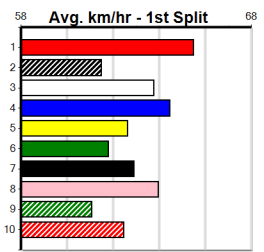

13 RACES TODAY (250+ RANK)

Distance: 400m, Race Type: Maiden, Total Prizemoney: $1,530
1st: $1,000, 2nd: $320, 3rd: $160, 4th: $50

1

11:17AM

(VIC time)

Watchdog Tips: ☐ ☐ ☐ ☐ ☐ **Bet:** ☐

Form	Box	Wgt	Dist	Track	Date	Time	BON	Margin	1st/2nd (Time)	PIR	Checked	Comment	W/R	Split 1	S/P	Grade

1

YOU WIN [M]

F Dog **Oct-22** **Sire: ASTON RUPEE** **Dam: VOLTAGE SPIKE** **Trainer: Tracey Deglaitis (Moolap)**

Owner(s): T Deglaitis
Winning Distances: < 300m (0) 300 - 399m (0) 400 - 499m (0) 500 - 599m (0) 600 - 699m (0) > 700m (0)

Winning Weights:

7th (6)	34.3	400	GEL	R1	13-Sep-24	24.21	22.65	19.00	MORE BEER PLEASE (22.91)	S/77				9.13	$25.90	M
8th (4)	34.6	450	WBL	R3	19-Sep-24	26.94	25.20	20.00	REUBEN HILL (25.56)	M/578		V7		6.81	$40.20	MH
3rd (6)	34.6	400	GEL	R2	01-Oct-24	23.34	22.76	4.50L	PAW EVA (23.04)	Q/32		SW		8.55	$10.60	M
2nd (3)	35.4	400	GEL	R1	21-Oct-24	22.95	22.57	1.25L	MISS GEORGIE LEE (22.87)	Q/11				8.29	$4.00	M

Last 3 wins NOT included above

Box History

Bx	1st	2nd	3rd	4th	5th	6th	7th	8th
1								
2								
3		1						
4								1
5								
6			1				1	
7								
8								

Prize Best $480.00
Starts 22.95(3)-21/10/24
Trk/Dts 4-0-1-1
APM 3-0-1-1
480

2

RADAR'S PATROL (NSW)[M]

BE Dog **Jun-22** **Sire: BERNARDO** **Dam: MIDNIGHT DARE** **Trainer: Wade Green (Parwan)**

Owner(s): W Green
Winning Distances: < 300m (0) 300 - 399m (0) 400 - 499m (0) 500 - 599m (0) 600 - 699m (0) > 700m (0)

Winning Weights:

4th (2)	36.4	525	MEP	R1	14-Aug-24	30.95	29.83	17.00	PAW GUNNER (29.83)	M/4444				5.28	$16.90	MH
F (6)	35.9	525	MEA	R1	24-Aug-24	0.00	29.71		PAW GUNNER (29.71)	M/4		VO		5.28	$20.50	MF
3rd (3)	36.0	525	MEP	R1	04-Sep-24	30.78	30.09	2.50L	ROMANTIC RED (30.61)	S/5333				5.48	$11.40	M
2nd (6)	36.4	450	BAL	R3	09-Sep-24	25.97	25.55	0.05L	HURRICANE BERT (25.96)	M/432				7.00	$4.10	T3-M

Last 3 wins NOT included above

Box History

Bx	1st	2nd	3rd	4th	5th	6th	7th	8th
1								
2				1				
3			1					
4								
5								
6		1						
7								
8								

Prize Best $690.00
Starts FSH
Trk/Dts 4-0-1-1
APM 0-0-0-0
537

3

MISS BARBIE (NSW)[M]

BK Bitch **Feb-23** **Sire: WEST ON AUGIE** **Dam: VICTORIA'S KARA** **Trainer: David Shovan (Powlett Planes)**

Owner(s): J Dale
Winning Distances: < 300m (0) 300 - 399m (0) 400 - 499m (0) 500 - 599m (0) 600 - 699m (0) > 700m (0)

Winning Weights:

5th (3)	25.5	390	SHP	R1	30-Sep-24	23.20	22.08	7.50L	JAZZY BELLE (22.69)	Q/25				8.55	$11.20	M
6th (4)	25.8	425	BEN	R1	05-Oct-24	25.42	23.52	12.00	OREGON HUTAN (24.63)	M/886				6.93	$30.80	M
4th (3)	25.7	425	BEN	R2	09-Oct-24	25.48	23.99	19.00	PINK FLAMINGO (24.20)	M/324				6.66	$27.20	T3-M
5th (2)	25.7	425	BEN	R2	16-Oct-24	25.20	24.12	11.00	MORAINÉ BRANDI (24.49)	M/245				6.66	$3.90	M
2nd (1)	25.7	390	SHP	R1	24-Oct-24	22.78	22.09	1.00L	RIVER GEORGE (22.71)	M/22				8.57	$11.90	M

Last 3 wins NOT included above

Box History

Bx	1st	2nd	3rd	4th	5th	6th	7th	8th
1		1						
2					1			
3				1	1			
4						1		
5								
6								
7								
8								

Prize Best $370.00
Starts FSH
Trk/Dts 5-0-1-0
APM 0-0-0-0
370