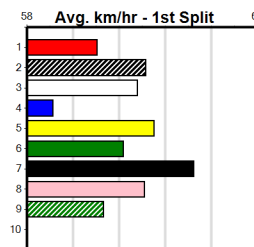

DREAMCHASER TICKETS ON SALE NOW

4

12:08PM

(VIC time)

Distance: 460m, Race Type: Grade 7, Total Prizemoney: $1,530
1st: $1,000, 2nd: $320, 3rd: $160, 4th: $50

Watchdog Tips: ☐ ☐ ☐ ☐ ☐ **Bet:** ☐

Form Box	Wgt	Dist	Track	Date	Time	BON	Margin	1st/2nd (Time)	PIR	Checked	Comment	WR	Split 1	S/P	Grade

1

WANDERING ROGUE [7]

BK Dog Feb-23 Sire: ASTON RUPEE Dam: UP HILL JILL
Owner(s): R Geall Trainer: David Geall (Lara)
Winning Distances: < 300m (0) 300 - 399m (0) 400 - 499m (1) 500 - 599m (0) 600 - 699m (0) > 700m (0)
Winning Weights: 36.3(1)

1st (5)	36.3	485	HOR	R2	10-Sep-24	27.38	27.27	5.50L MORAINÉ WALLY (27.76)	M/111				6.68	$2.40	M
5th (3)	35.8	485	HOR	R7	15-Sep-24	27.76	27.30	7.00L RHYTHMIC ENERGY (27.30)	S/665				6.85	$2.20	X67
2nd (5)	35.8	485	HOR	R7	21-Sep-24	27.54	27.23	1.00L TAPPET (27.47)	M/333				6.80	$4.00	X67
4th (2)	36.0	460	GEL	R7	27-Sep-24	26.25	25.56	5.50L AMRON BOBBY (25.90)	S/644				6.90	$5.60	X67
5th (8)	35.9	485	HOR	R3	08-Oct-24	28.15	27.70	6.50L TOXIC SLIME (27.73)	S/555				7.03	$1.50	X67
5th (8)	36.0	485	HOR	R5	15-Oct-24	27.90	26.97	7.00L PARABOLE RICO (27.43)	S/855				6.91	$9.30	RW
4th (4)	35.6	450	BAL	R5	24-Oct-24	25.85	25.39	7.00L SIZZLE JACK (25.39)	S/888				6.75	$36.20	7

Last 3 wins NOT included above

Box History

Bx	1st	2nd	3rd	4th	5th	6th	7th	8th
1								
2					1			
3						1		
4							1	
5	1	1						
6								
7								
8						2		

Prize Best $4070.00
Starts 26.25(2)-27/9/24
Trk/Dts 7-1-1-0
APM 1-0-0-0 2471

2

SAINTLY HIGHWAY [7]

BK Dog Oct-22 Sire: TOMMY SHELBY Dam: KUMBIA LASS
Owner(s): CHAMPAGNE PTN (SYN), S Smith, A Langton Trainer: Angela Langton (Anakie)
Winning Distances: < 300m (0) 300 - 399m (0) 400 - 499m (1) 500 - 599m (0) 600 - 699m (0) > 700m (0)
Winning Weights: 34.6(1)

5th (2)	34.7	460	GEL	R9	16-Aug-24	27.10	25.44	12.00L PAW ALEXIS (26.28)	M/455			W	6.89	$15.30	RW
3rd (8)	34.7	400	GEL	R3	27-Aug-24	23.25	22.57	5.50L BOMBARDA MAXIMA (22.87)	M/34				8.64	$1.90	M
1st (7)	34.6	400	GEL	R1	31-Aug-24	22.91	22.30	0.10L DIFFERENT HERE (22.91)	M/42				8.74	$5.60	M
5th (1)	34.6	525	MEP	R11	04-Sep-24	30.86	30.09	8.50L BEGGIN' (30.27)	M/3345				5.19	$20.50	X67H
5th (8)	34.5	525	MEP	R9	18-Sep-24	31.21	29.87	12.00L IVORY PYGMY (30.37)	S/4544				5.27	$6.60	7
4th (3)	34.8	460	GEL	R9	28-Sep-24	26.01	25.58	6.50L SET TO SIZZLE (25.58)	M/544				6.78	$30.70	X67
3rd (2)	34.8	515	SAP	R5	14-Oct-24	30.59	29.64	9.00L ALABAMA JAMMER (29.97)	M/1333				5.24	$13.50	X67H
5th (7)	34.8	515	SAP	R7	21-Oct-24	30.50	29.38	9.50L GALLOPING RED (29.84)	M/6655				5.30	$15.50	X67

Last 3 wins NOT included above

Box History

Bx	1st	2nd	3rd	4th	5th	6th	7th	8th
1					1	1		
2			1		1			
3				1				
4								
5								
6								
7	1				2			
8		1			1			

Prize Best $2260.00
Starts 26.01(3)-28/9/24
Trk/Dts 10-1-0-2
APM 2-0-0-0 1860