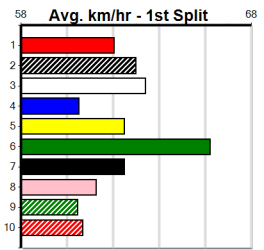

Distance: 460m, Race Type: Maiden, Total Prizemoney: $1,530
1st: $1,000, 2nd: $320, 3rd: $160, 4th: $50

Watchdog Tips: ☐ ☐ ☐ ☐ ☐ **Bet:** ☐

Form	Box	Wgt	Dist	Track	Date	Time	BON	Margin	1st/2nd (Time)	PIR	Checked	Comment	WR	Split 1	S/P	Grade

1

FLEETWOOD ODIN [M]

BKW Dog Feb-23 Sire: FERNANDO BALE Dam: CIRCLE OF DREAMS
Owner(s): CHAMPAGNE PTN (SYN), S Smith, A Langton
Trainer: Angela Langton (Anakie)
Winning Distances: < 300m (0) 300 - 399m (0) 400 - 499m (0) 500 - 599m (0) 600 - 699m (0) > 700m (0)

Winning Weights:

Rank	Box	Wgt	Dist	Track	Date	Time	BON	Margin	1st/2nd (Time)	PIR	Checked	Comment	WR	Split 1	S/P	Grade
8th	(6)	31.5	300	HVL	R4	04-Sep-24	17.15	16.39	8.50L PAPA EASY (16.56)	M/8				4.12	$27.60	MH
2nd	(6)	31.3	400	GEL	R2	13-Sep-24	23.22	22.65	2.50L PAW WHITLEY (23.05)	M/53				8.88	$10.70	M
3rd	(2)	31.2	525	MEP	R3	18-Sep-24	30.82	29.87	9.00L SAINT NIFTY (30.20)	S/6333				5.31	$5.20	M
7th	(6)	31.5	525	MEP	R3	25-Sep-24	31.11	29.64	11.00 PAW ZEVA (30.40)	S/7657				5.36	$21.20	M
2nd	(8)	31.4	460	GEL	R2	04-Oct-24	26.43	25.69	6.00L COOPER'S LEGACY (26.04)	Q/112				6.70	$9.10	MH
3rd	(1)	31.6	460	GEL	R4	11-Oct-24	26.58	25.86	9.00L PAW GORDY (25.95)	Q/333				6.72	$19.10	MF
7th	(1)	31.1	450	SHP	R2	21-Oct-24	26.13	25.01	16.00 PANADERO STAR (25.07)	M/887		V5		7.02	$9.40	MH

Last 3 wins NOT included above

Box History

Bx	1st	2nd	3rd	4th	5th	6th	7th	8th
1			1					1
2				1				
3								
4								
5								
6		1						1 1
7								
8		1						

Prize Best: $1635.00
Starts: 26.43(8)-4/10/24
Trk/Dts: 7-0-2-2
APM: 2-0-1-1
1472

2

BACHELOR PARTY [M]

BK Dog Jan-23 Sire: FERNANDO BALE Dam: IT'S MY PARTY
Owner(s): CHAMPAGNE PTN (SYN), S Smith, A Langton
Trainer: Angela Langton (Anakie)
Winning Distances: < 300m (0) 300 - 399m (0) 400 - 499m (0) 500 - 599m (0) 600 - 699m (0) > 700m (0)

Winning Weights:

Rank	Box	Wgt	Dist	Track	Date	Time	BON	Margin	1st/2nd (Time)	PIR	Checked	Comment	WR	Split 1	S/P	Grade
3rd	(3)	30.9	400	GEL	R2	16-Aug-24	23.35	22.20	6.50L PAW TABITHA (22.91)	M/33				8.62	$3.40	M
4th	(8)	30.8	460	GEL	R2	23-Aug-24	26.57	25.80	2.25L GO PIKACHU (26.43)	M/334				6.70	$14.00	M
2nd	(6)	30.9	460	GEL	R1	06-Sep-24	26.24	25.59	4.25L PAW OLLIE (25.95)	Q/123				6.65	$12.30	M
5th	(8)	31.2	460	GEL	R3	20-Sep-24	26.49	25.75	6.00L GLISTENING (26.11)	M/555				6.77	$8.30	M
8th	(3)	31.1	460	GEL	R4	28-Sep-24	26.80	25.58	8.50L FLEETWOOD EROS (26.20)	M/345				6.67	$4.60	M

Last 3 wins NOT included above

Box History

Bx	1st	2nd	3rd	4th	5th	6th	7th	8th
1								
2								
3			1					1
4								
5								
6		1						
7								
8				1	1			

Prize Best: $855.00
Starts: 26.24(6)-6/9/24
Trk/Dts: 5-0-1-1
APM: 4-0-1-0
617