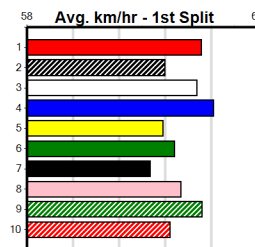

TTS ELECTRICS (250+ RANK)

Distance: 400m, Race Type: Mixed 4/5, Total Prizemoney: $1,530
1st: $1,000, 2nd: $320, 3rd: $160, 4th: $50

Watchdog Tips:

Bet:

Form	Box	Wgt	Dist	Track	Date	Time	BON	Margin	1st/2nd (Time)	PIR	Checked	Comment	WR	Split 1	S/P	Grade

STAR'S HOPE [5]

BK Bitch Jan-21 Sire: BERNARDO Dam: STAR DESIRE Trainer: Kevin Quinn (Cundare North)

Owner(s): K Quinn

Winning Distances: < 300m (0) 300 - 399m (3) 400 - 499m (7) 500 - 599m (1) 600 - 699m (0) > 700m (0)

Winning Weights: 26.0(1) 26.3(1) 26.8(1) 27.0(1) 27.2(1) 27.3(1) 27.4(2) 27.6(2) 28.1(1)

2nd (4)	27.5	450	BAL	R5	31-Jul-24	25.48	25.24	3.00L	MAHOGANY (25.27)	Q/112				6.53	$16.00	5
5th (7)	27.5	450	WBL	R6	08-Aug-24	25.68	25.35	4.75L	ON THE BEER (25.35)	M/556				6.76	$12.80	5
2nd (3)	27.4	450	BAL	R9	14-Aug-24	25.48	25.35	2.00L	TENSION HEAD (25.35)	Q/122				6.58	$4.00	5
5th (8)	27.4	485	HOR	R8	19-Aug-24	27.86	27.33	4.25L	THUNDERBOLT ROSS	M/545				6.72	$4.80	X45
6th (3)	27.7	450	BAL	R8	28-Aug-24	25.87	25.32	7.50L	DOCHERTY (25.36)	S/776				6.79	$24.70	5H
7th (6)	27.7	450	WBL	R8	05-Sep-24	25.91	25.59	4.75L	RICKY BOBBY RIOT (25.59)	M/466				6.69	$35.80	X45
5th (7)	27.5	450	WBL	R8	12-Sep-24	26.06	25.32	5.50L	LEKTRA LYANNA (25.69)	M/688				6.85	$22.60	X45
1st (8)	28.1	450	BAL	R6	23-Sep-24	25.64	25.64	3.75L	ABRAXAS BALE (25.90)	M/211		SW		6.62	$2.60	T3-5

Last 3 wins NOT included above

1st (7)	27.3	400	GEL	R6	30-Oct-23	22.75	22.60	1.75L	SILVER ABILITY (22.87)	M/21				8.49	$3.80	5
1st (2)	26.8	450	WBL	R5	28-Mar-24	25.62	25.25	2.25L	TINKER PETE (25.78)	M/442				6.71	$7.00	5
1st (2)	27.4	410	HOR	R9	21-Jul-24	23.46	23.19	1.25L	MR. DRAMATIC (23.53)	Q/13				10.39	$7.70	5

Box History

Bx	1st	2nd	3rd	4th	5th	6th	7th	8th
1	1	1	2				1	1
2	2	1	2	3		2	2	1
3	2	2	1	1	2	2	2	2
4	3	2		2	1			1
5			1					1
6	1	2	1		2			1
7	1	1	1	1	3			
8	1		1	1	1	1	1	1

Prize Best Starts Trk/Dts APM: $23980.00, 22.74(4)-12/5/23, 65-11-10-8, 12-1-3-2, 4556