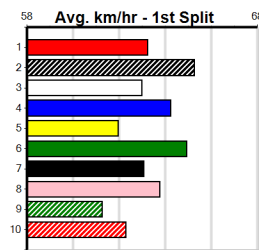

MELBOURNE CONTAINER PARK (250+ RANK)

Distance: 400m, Race Type: Grade 6, Total Prizemoney: $1,530
1st: $1,000, 2nd: $320, 3rd: $160, 4th: $50

Watchdog Tips: [ ] [ ] [ ] [ ] Bet: [ ] [ ] [ ] [ ]

Form Box   **Wgt Dist Track**   **Date**   **Time**   **BON**   **Margin**   **1st/2nd (Time)**   **PIR**   **Checked**   **Comment**   **WR**   **Split 1**   **S/P**   **Grade**

1 MYOLA THALIA [6]
BK Bitch   **Dec-22**   **Sire: AUSSIE INFRARED**   **Dam: UNDERCOVER BOSS**   **Trainer: Annette Kampman (Purdeet)**
Owner(s): A Kampman
Winning Distances: < 300m (0) 300 - 399m (2) 400 - 499m (0) 500 - 599m (0) 600 - 699m (0) > 700m (0)
Winning Weights: 26.3(1) 27.2(1)
1st (7) 27.2 390 WBL R4 26-Aug-24 22.68 22.66 2.25L HEATHER BALE (22.84) M/31 . . . . . 8.96 $3.20 7
5th (7) 27.2 410 HOR R3 03-Sep-24 23.80 23.05 4.00L DEADLY DAVE (23.53) M/22 . . . . . 10.55 $27.90 X67
8th (4) 26.7 390 BAL R9 11-Sep-24 23.01 22.05 14.00 PAW UTILITY (22.05) S/88 . . . . . 8.87 $103.50 X67H
3rd (4) 27.2 390 WBL R10 16-Sep-24 22.89 22.61 4.00L SICILY (22.63) Q/14 . . . . . 8.73 $4.10 6G
7th (3) 26.9 410 HOR R3 24-Sep-24 24.10 22.93 12.00 BLACK STATESMAN (23.28) M/88 . . . . . 10.91 $14.10 X67
8th (3) 27.4 390 WBL R10 30-Sep-24 23.21 22.34 13.00 COLLINDA LAW (22.34) M/88 . . . . . 9.31 $10.30 6G
6th (7) 27.4 450 WBL R7 14-Oct-24 26.40 25.74 7.00L BELAIR BETTY (25.92) S/886 . . . . . 7.01 $18.90 X67
5th (4) 27.3 400 MTG R4 20-Oct-24 23.66 22.77 4.00L FREDDY DEEDS (23.38) 11.32 $8.50 6

Last 3 wins NOT included above
1st (7) 26.3 305 MTG R1 02-Jun-24 18.58 17.49 0.10L PEACHY KEEN (18.59) 0 . . . . . SAMP . . . . . 6.08 $8.00 M

Box History

Bx	1st	2nd	3rd	4th	5th	6th	7th	8th
1	1	1	1	1				
2			1					
3				1				
4		1		2	1		1	1
5				1				
6								
7	2			1	1	1		
8				1				

Prize Best Starts Trk/Dts APM $2815.00 FSH 19-2-1-2 0-0-0-0 1496

2 RIVERDALE CLYDE [6]
BD Dog   **Aug-21**   **Sire: FERNANDO BALE**   **Dam: CRUISING BETTY**   **Trainer: Matthew Abela (Little River)**
Owner(s): RIVERDALE (SYN), M Abela, I Green, C Abela
Winning Distances: < 300m (0) 300 - 399m (1) 400 - 499m (1) 500 - 599m (0) 600 - 699m (0) > 700m (0)
Winning Weights: 31.4(1) 32.8(1)
5th (1) 32.2 400 GEL R11 07-May-24 23.24 22.58 9.50L SUPER SEQUIOA (22.58) M/44 . . . . . SW 8.65 $32.60 6G
4th (2) 33.1 400 GEL R3 16-Jul-24 23.17 22.53 6.50L LUKA MAGIC (22.74) Q/34 . . . . . W 8.53 $43.80 6G
5th (2) 33.2 400 GEL R9 26-Jul-24 23.19 22.39 7.50L HARAJUKU LASS (22.69) Q/32 . . . . 8.54 $41.60 X67
2nd (5) 33.5 400 GEL R12 06-Aug-24 22.94 22.31 2.50L IF HE COULD (22.77) M/11 . . . . 8.45 $29.70 6G
4th (7) 33.2 390 BAL R10 18-Aug-24 22.84 22.21 5.50L LOCHINVAR RUBY (22.45) M/44 . . . . . W 8.55 $5.40 T3-6
5th (2) 33.2 400 GEL R10 24-Sep-24 23.44 22.50 14.00 BOMBARDA MAXIMA (22.50) M/75 . . . . . W 8.79 $16.80 6G
7th (2) 33.3 400 GEL R12 08-Oct-24 24.17 22.73 21.00 AMBANI (22.73) Q/87 . . . . . VO 8.93 $5.30 X67
2nd (5) 33.9 400 GEL R11 21-Oct-24 22.96 22.57 0.50L RONNY ALLSORTS (22.93) Q/22 . . . . 8.39 $4.50 6G

Last 3 wins NOT included above
1st (8) 31.4 400 GEL R1 03-Nov-23 23.16 22.75 2.75L DANCING MICK (23.35) Q/11 . . . . 8.39 $2.90 M
1st (8) 32.8 390 BAL R9 08-Apr-24 22.52 22.25 1.25L SHIMA HARLEY (22.60) M/11 . . . . 8.44 $1.60 T3-7

Box History

Bx	1st	2nd	3rd	4th	5th	6th	7th	8th
1	1	1	1	1				
2		1	1	1	3			1
3	1	2					1	
4			1				1	1
5		2	1					
6	1	1						1
7			1	1				
8	2	1						1

Prize Best Starts Trk/Dts APM $7135.00 22.80(6)-16/1/24 29-2-7-7 23-1-5-6 1617