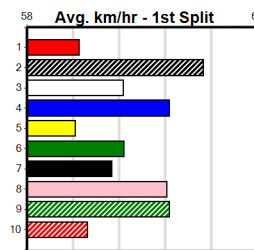

Watchdog Tips:

Bet:

Form	Box	Wgt	Dist	Track	Date	Time	BON	Margin	1st/2nd (Time)	PIR	Checked	Comment	WR	Split 1	S/P	Grade

1 BELLA LA VITA [5]
BD Bitch May-21 Sire: HARD STYLE RICO Dam: SACHI Trainer: Troy Deglaitis (Moolap)
Owner(s): T Deglaitis
Winning Distances: < 300m (0) 300 - 399m (0) 400 - 499m (8) 500 - 599m (1) 600 - 699m (0) > 700m (0)
Winning Weights: 30.8(1) 31.1(2) 31.2(3) 31.3(1) 31.4(2)
8th (8) 30.9 425 BEN R10 12-Jul-24 24.73 23.86 13.00 SKINNY OLIVE (23.86) M/778 . . . 6.71 $23.50 5
5th (1) 30.7 460 GEL R8 19-Jul-24 25.99 25.17 12.00 PASS THE BUCK (25.17) M/667 . . . 6.74 $49.20 X45
4th (8) 30.9 460 GEL R8 26-Jul-24 26.15 25.91 3.5L BARTY CROUCH (25.91) M/445 . . . 6.69 $7.00 X45
6th (2) 31.0 460 GEL R6 02-Aug-24 26.75 26.02 9.50L PEST MANAGEMENT (26.09) M/777 . . . 6.86 $8.50 5
5th (6) 31.5 460 GEL R8 09-Aug-24 26.35 25.81 6.00L VILMA BALE (25.94) M/656 . . . 6.95 $5.30 5
8th (3) 31.2 460 GEL R6 16-Aug-24 26.77 25.44 10.00 PIXIE TRIXIE (26.09) M/788 . . . V28 . 6.98 $6.00 5
5th (5) 31.7 390 BAL R13 14-Oct-24 22.65 22.18 3.5L TINKER MIKE (22.42) S/55 . . . SW . 8.78 $3.80 T3-5
2nd (6) 31.5 460 GEL R6 21-Oct-24 26.45 25.87 3.5L CRYPTO ROYALTY (26.21) M/222 . . . . 6.81 $2.00 5
Last 3 wins NOT included above
1st (7) 31.4 460 GEL R7 12-Feb-24 25.82 25.79 1.00L GEORGIE BALE (25.89) M/222 . . . SW . 6.63 $13.60 5
1st (6) 31.1 500 BEN R6 19-Apr-24 28.35 28.11 1.25L KRAKEN SHOUT (28.43) M/322 . . . . 6.63 $3.60 5
1st (4) 31.2 400 GEL R4 25-May-24 22.40 22.40 4.50L JAMES'S ENTITY (22.72) M/11 . . . . 8.37 $6.10 5

Box History

Bx	1st	2nd	3rd	4th	5th	6th	7th	8th
1				1	2	1		
2				1		3	1	
3	1	1		1	1			1
4	2	2		2	4	1	2	1
5		2	2		1			
6	3	2			1	1		
7	1	1				2		
8	2	1	1	2			1	1

Prize Best Starts Trk/Dts APM: $24050.00, 25.82(7)-12/2/24, 52-9-9-3, 27-5-5-1, 2981