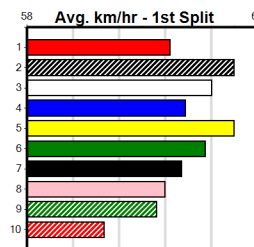

BEACHSIDE SECURITY (250+ RANK)

Distance: 400m, Race Type: Grade 5, Total Prizemoney: $1,530
1st: $1,000, 2nd: $320, 3rd: $160, 4th: $50

Watchdog Tips:

Bet:

Form Box Wgt Dist Track Date Time BON Margin 1st/2nd (Time) PIR Checked Comment W/R Split 1 S/P Grade

YAMGATA BALE (NSW)[5]
DKBD Bitch Apr-22 Sire: CHRISTO BALE Dam: DYNA ROMY
Owner(s): B Wheeler
Trainer: Samantha Grenfell (Anakie)
Winning Distances: < 300m (0) 300 - 399m (0) 400 - 499m (3) 500 - 599m (0) 600 - 699m (0) > 700m (0)
Winning Weights: 31.6(1) 31.8(1) 32.4(1)
Race results table with columns: Rank, Box, Wgt, Dist, Track, Date, Time, BON, Margin, 1st/2nd (Time), PIR, Checked, Comment, W/R, Split 1, S/P, Grade.

Box History table for Yamgata Bale with columns: Bx, 1st, 2nd, 3rd, 4th, 5th, 6th, 7th, 8th. Includes Prize Best, Starts, Trk/Dts, APM.

SEATS TWO [5]
BK Bitch Jan-22 Sire: FERAL FRANKY Dam: PICTOR LUCY
Owner(s): D Mckenna
Trainer: Gary Hunt (Cudjee)
Winning Distances: < 300m (0) 300 - 399m (5) 400 - 499m (2) 500 - 599m (0) 600 - 699m (0) > 700m (0)
Winning Weights: 27.2(1) 27.3(1) 27.6(1) 27.8(1) 28.0(1) 28.2(2)
Race results table with columns: Rank, Box, Wgt, Dist, Track, Date, Time, BON, Margin, 1st/2nd (Time), PIR, Checked, Comment, W/R, Split 1, S/P, Grade.

Box History table for Seats Two with columns: Bx, 1st, 2nd, 3rd, 4th, 5th, 6th, 7th, 8th. Includes Prize Best, Starts, Trk/Dts, APM.

COME AND SEE [5]
BK Bitch Dec-22 Sire: BERNARDO Dam: BLOW ME KISSES
Owner(s): MAKES ME HAPPY (SYN), T Deglaitis, T Deglaitis
Trainer: Ebony Deglaitis (Moolap)
Winning Distances: < 300m (0) 300 - 399m (0) 400 - 499m (4) 500 - 599m (0) 600 - 699m (0) > 700m (0)
Winning Weights: 28.1(1) 28.7(1) 29.0(2)
Race results table with columns: Rank, Box, Wgt, Dist, Track, Date, Time, BON, Margin, 1st/2nd (Time), PIR, Checked, Comment, W/R, Split 1, S/P, Grade.

Box History table for Come and See with columns: Bx, 1st, 2nd, 3rd, 4th, 5th, 6th, 7th, 8th. Includes Prize Best, Starts, Trk/Dts, APM.

BURN AROUND [5]
BK Dog Dec-22 Sire: BERNARDO Dam: BLOW ME KISSES
Owner(s): MAKES ME HAPPY (SYN), T Deglaitis, T Deglaitis
Trainer: Troy Deglaitis (Moolap)
Winning Distances: < 300m (0) 300 - 399m (1) 400 - 499m (2) 500 - 599m (0) 600 - 699m (0) > 700m (0)
Winning Weights: 30.5(1) 30.8(2)
Race results table with columns: Rank, Box, Wgt, Dist, Track, Date, Time, BON, Margin, 1st/2nd (Time), PIR, Checked, Comment, W/R, Split 1, S/P, Grade.

Box History table for Burn Around with columns: Bx, 1st, 2nd, 3rd, 4th, 5th, 6th, 7th, 8th. Includes Prize Best, Starts, Trk/Dts, APM.

MYOLA NICK [5]
BK Dog Nov-21 Sire: AUSSIE INFRARED Dam: POCKET QUEEN
Owner(s): A Kampman
Trainer: Annette Kampman (Purdeet)
Winning Distances: < 300m (0) 300 - 399m (6) 400 - 499m (4) 500 - 599m (0) 600 - 699m (0) > 700m (0)
Winning Weights: 34.2(1) 34.5(4) 34.6(1) 34.8(3) 35.0(1)
Race results table with columns: Rank, Box, Wgt, Dist, Track, Date, Time, BON, Margin, 1st/2nd (Time), PIR, Checked, Comment, W/R, Split 1, S/P, Grade.

Box History table for Myola Nick with columns: Bx, 1st, 2nd, 3rd, 4th, 5th, 6th, 7th, 8th. Includes Prize Best, Starts, Trk/Dts, APM.

1

2

3

4

5