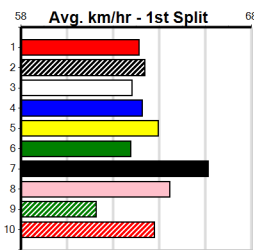

SPORTBET WE LET THE DOGS OUT (250+

Distance: 400m, Race Type: Grade 6, Total Prizemoney: $1,530
1st: $1,000, 2nd: $320, 3rd: $160, 4th: $50

Watchdog Tips: [ ] [ ] [ ] [ ] Bet: [ ]

Form Box Wgt Dist Track Date Time BON Margin 1st/2nd (Time) PIR Checked Comment W/R Split 1 S/P Grade

RUXTON SHINE [6] BE Bitch Apr-22 Sire: SHIMA SHINE Dam: FLOSSING
Owner(s): S O'hehir
Winning Distances: < 300m (0) 300 - 399m (2) 400 - 499m (0) 500 - 599m (0) 600 - 699m (0) > 700m (0)
Winning Weights: 29.0(1) 29.7(1)
6th (4) 28.2 450 BAL R1 07-Apr-24 26.34 24.91 6.50L HEAD HUNTER (25.90) M/344 . . . . 6.81 $13.50 M
4th (3) 28.0 410 HOR R1 12-Apr-24 24.24 23.58 4.00L SLINGER (23.98) S/33 . . . . 10.63 $8.10 M
1st (7) 29.7 390 BAL R2 06-Sep-24 23.07 22.42 0.50L JILLIBY MISH (23.09) M/22 . . . SW . 8.61 $3.60 M
2nd (7) 29.1 410 HOR R10 15-Sep-24 23.81 23.03 2.00L WISDOM BALE (23.67) M/22 . . . SW . 10.66 $9.40 7
1st (3) 29.0 390 BAL R10 30-Sep-24 22.39 22.39 8.50L AUNTY ETHEL (22.97) Q/11 . . . . . 8.33 $20.50 T3-7
6th (3) 28.6 460 GEL R8 04-Oct-24 26.51 25.69 8.50L FERGUS ZULU (25.92) Q/233 . . . . . 6.63 $97.30 RWH
4th (5) 28.6 390 BAL R3 09-Oct-24 22.51 22.06 6.50L BLACKPOOL VIPER (22.06) M/44 . . . . . 8.75 $14.50 RWH
3rd (4) 28.6 390 BAL R4 16-Oct-24 22.17 21.97 3.00L PAW TIKI (21.97) M/33 . . . . . 8.43 $67.40 RWF
Last 3 wins NOT included above

Box History
Bx 1st 2nd 3rd 4th 5th 6th 7th 8th
1 . . . .
2 . . . .
3 1 . . . .
4 . . . . . 1 . . . .
5 . . . . . 1 . . . .
6 . . . .
7 1 1 . . . .
8 . . . .
Prize Best $3070.00
Starts FSTD
Trk/Dts 8-2-1-1
APM 0-0-0-0 2710

DEMONIC SPIRIT [6] BK Dog Jun-22 Sire: FERAL FRANKY Dam: DREAMING
Owner(s): J Holt
Winning Distances: < 300m (0) 300 - 399m (2) 400 - 499m (0) 500 - 599m (0) 600 - 699m (0) > 700m (0)
Winning Weights: 32.6(1) 33.2(1)
3rd (3) 33.0 350 HVL R2 17-May-24 20.10 19.45 6.00L ASTON MAPLE (19.71) M/2 . . . . . 6.75 $20.90 T3-M
7th (5) 33.1 350 HVL R2 24-May-24 20.23 19.42 4.75L ASSUME FLOPPY (19.92) M/3 . . . . . 6.74 $3.70 T3-M
2nd (8) 33.6 305 MTG R1 11-Jul-24 18.04 18.02 0.25L MANNER OF STRIFE (18.02) M/22 . . . . . 5.92 $2.00 M
3rd (2) 33.2 300 HVL R1 19-Jul-24 17.29 16.74 3.5L FLYING SCOTSMAN (17.04) S/5 . . . . . 4.14 $7.50 M
1st (3) 33.2 300 HVL R1 16-Aug-24 17.24 16.77 0.75L FULL OF FUN (17.29) M/1 . . . . . 3.95 $6.30 T3-M
2nd (6) 33.5 390 BAL R11 30-Sep-24 22.81 22.39 1.5L RHODILE ROLL (22.72) M/12 . . . . . 8.53 $5.50 T3-7
3rd (7) 33.3 390 BAL R9 07-Oct-24 23.06 22.52 4.00L CANYA IGNITE (22.78) M/32 . . . . . 8.68 $5.30 T3-7
1st (4) 32.6 300 HVL R4 25-Oct-24 17.27 16.95 0.25L RHOSWEN (17.28) M/1 . . . SW . 3.97 $16.70 T3-RW
Last 3 wins NOT included above

Box History
Bx 1st 2nd 3rd 4th 5th 6th 7th 8th
1 . . . .
2 . . . . . 1 . . . .
3 1 . . . .
4 1 . . . .
5 . . . .
6 . . . . . 1 . . . .
7 . . . . . 1 . . . .
8 . . . . . 1 . . . .
Prize Best $3080.00
Starts FSH
Trk/Dts 10-2-2-3
APM 0-0-0-0 2408