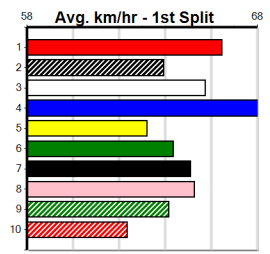

Geelong
12
2:30PM
(VIC time)

ONE MORE RACE TO GO (250+ RANK)

Distance: 400m, Race Type: Grade 5, Total Prizemoney: $1,530
1st: $1,000, 2nd: $320, 3rd: $160, 4th: $50

Watchdog Tips: ☐ ☐ ☐ ☐ ☐ ☐

Bet:

Form Box Wgt Dist Track Date Time BON Margin 1st/2nd (Time) PIR Checked Comment W/R Split 1 S/P Grade

1 PURSUIT [5]

F Dog Oct-21 **Sire: CATCH THE THIEF** **Dam: VELOCITY ANIFRID** **Trainer: Peter Crawley (Mortlake)**

Owner(s): C Cameron
Winning Distances: < 300m (0) 300 - 399m (4) 400 - 499m (9) 500 - 599m (0) 600 - 699m (0) > 700m (0)
Winning Weights: 31.4(1) 31.6(2) 31.9(1) 32.1(2) 32.2(1) 32.3(1) 32.4(1) 32.6(1) 32.9(1) 33.2(1) 33.3(1)

Box	1st	2nd	3rd	4th	5th	6th	7th	8th
1		4	3	3				1
2	1			2				1
3	2							1
4	1	3	1	2	4	1		
5	3	3		1	4	1		1
6			3	1	3			1
7	2	2	1	1	1	1		1
8	4		1	1	1			

Prize Best Starts Trk/Dts APM $22770.00 22.64(5)-6/8/24 70-13-12-9 5-1-1-1 5639

Last 3 wins NOT included above

1st (4)	32.6	400	MTG	R11	21-Apr-24	22.90	22.90	2.00L CADILLAC STAR (23.04)	0	10.77	$2.00 O
1st (8)	32.4	400	MTG	R9	28-Apr-24	22.96	22.87	0.10L MISTER CADILLAC (22.97)		10.85	$2.50 O
1st (3)	32.1	390	WBL	R11	11-Jul-24	22.36	21.94	1.25L PRETTY PANAMA (22.44)	M/11	8.66	$4.30 5

2 SQUIGGLY KING [5]

BK Dog Feb-21 **Sire: MEPUNGA BLAZER** **Dam: HEADSPACE** **Trainer: Ronald Fisher (Lara)**

Owner(s): R Fisher
Winning Distances: < 300m (0) 300 - 399m (3) 400 - 499m (2) 500 - 599m (0) 600 - 699m (0) > 700m (0)
Winning Weights: 31.9(1) 32.3(1) 32.4(1) 32.8(1) 32.9(1)

Box	1st	2nd	3rd	4th	5th	6th	7th	8th
1	1	1	1	3	2	1	1	
2	1	2	1	1				
3	3	3	1		1	1	2	
4			1	1	1		1	
5		1	1	1		1		1
6		2	1		2			
7		1			1	1	1	
8								

Prize Best Starts Trk/Dts APM $12160.00 22.88(3)-15/8/23 44-5-10-8 13-1-6-0 3040

Last 3 wins NOT included above

1st (1)	32.4	390	WBL	R3	13-Jan-24	22.48	22.08	2.50L ASTON INDY (22.64)	Q/21	8.60	$6.00 X67
1st (3)	32.9	390	BAL	R4	01-Apr-24	22.55	22.14	0.25L HOSEY SIDEKICK (22.56)	M/32	8.73	$3.90 T3-5
1st (3)	32.3	425	BEN	R10	08-May-24	24.26	23.97	1.75L HOLLYWOOD FRANKY	M/343	6.68	$5.10 T3-5

3 INTER STAR FIRE [5]

WBD Bitch May-21 **Sire: FERNANDO BALE** **Dam: INTER ELESHA** **Trainer: Joe Interligi (Endeavour Hills)**

Owner(s): TONY JOE AND JOE (SYN), T Interligi, J Varchione, J Interligi
Winning Distances: < 300m (0) 300 - 399m (10) 400 - 499m (4) 500 - 599m (0) 600 - 699m (0) > 700m (0)
Winning Weights: 24.9(1) 25.0(1) 25.2(3) 25.3(2) 25.4(2) 25.7(1) 25.8(2) 25.9(1) 26.0(1)

Box	1st	2nd	3rd	4th	5th	6th	7th	8th
1	3	3	1	1	1	1	1	1
2			1	1				
3		2	1		2			
4	2	1	1		1			
5	1		1	1	1	2	1	
6	4							2
7	1		1	1	1		1	1
8	3	1				2		1

Prize Best Starts Trk/Dts APM $34765.00 22.90(1)-19/11/23 49-14-7-6 5-0-2-0 7750

Last 3 wins NOT included above

1st (5)	25.2	425	BEN	R5	08-May-24	24.02	23.97	2.50L OUR GIRL ROXY (24.18)	Q/111	6.45	$3.10 T3-5
1st (1)	25.2	390	BAL	R3	15-May-24	22.24	22.06	0.25L HUGGY WUGGY (22.25)	Q/11	8.48	$1.50 5
1st (1)	25.7	390	WBL	R4	23-May-24	22.41	22.06	1.00L BANK ON FRANKIE (22.47)	Q/11	8.59	$2.30 X45