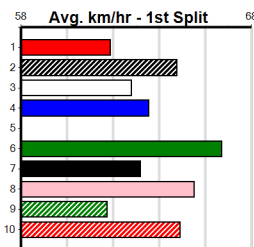

Last 3 wins NOT included above

THE BECKLEY CENTRE GEELONG (250+

Distance: 400m, Race Type: Grade 7, Total Prizemoney: \$1,530
1st: \$1,000, 2nd: \$320, 3rd: \$160, 4th: \$50

Watchdog Tips: [] [] [] [] Bet: []