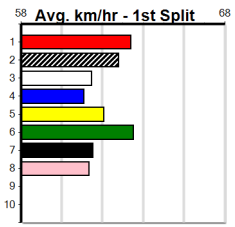

# TTS ELECTRICS (300+ RANK)

Distance: 460m, Race Type: Grade 5, Total Prizemoney: \$1,530  
1st: \$1,000, 2nd: \$320, 3rd: \$160, 4th: \$50