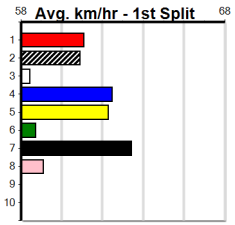

Geelong

13 RACES TODAY (300+ RANK)

Distance: 400m, Race Type: Maiden, Total Prizemoney: $1,530
1st: $1,000, 2nd: $320, 3rd: $160, 4th: $50

1

3:06PM
(VIC time)

Watchdog Tips: **0 0 0 0** Bet: .