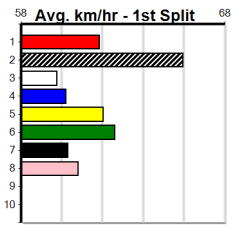

Geelong

THE BECKLEY CENTRE GEELONG (300+

Distance: 400m, Race Type: Maiden, Total Prizemoney: $1,530
1st: $1,000, 2nd: $320, 3rd: $160, 4th: $50

2

3:22PM

(VIC time)

Watchdog Tips:

0 0 0 0

Bet: