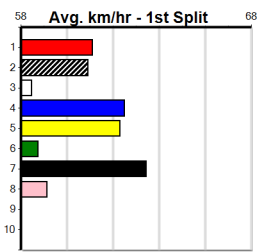

Geelong

1

3:06PM

(VIC time)

13 RACES TODAY (300+ RANK)

Distance: 400m, Race Type: Maiden, Total Prizemoney: $1,530
1st: $1,000, 2nd: $320, 3rd: $160, 4th: $50

Watchdog Tips:

Bet:

Form Box Wgt Dist Track Date Time BON Margin 1st/2nd (Time) PIR Checked Comment WR Split 1 S/P Grade

MATCHBOX PRINCE [M]
LTF Dog Jun-21 Sire: ASTON KIMETTO Dam: CRANBERRY MISS
Owner(s): P May Trainer: Paul May (Inglewood)

Winning Distances: < 300m (0) 300 - 399m (0) 400 - 499m (0) 500 - 599m (0) 600 - 699m (0) > 700m (0)

Winning Weights:

Table with columns for race details including rank, weight, dog name, date, time, bonus, margin, and prize money.

Last 3 wins NOT included above

Box History

Box History table showing race results for Matchbox Prince across various box positions.

TINDAL JET [M]

BK Bitch Apr-22 Sire: MY REDEEMER Dam: LIVERPOOL FLYER
Owner(s): G Mcrae Trainer: Gregory Mcrae (Smythes Creek)

Winning Distances: < 300m (0) 300 - 399m (0) 400 - 499m (0) 500 - 599m (0) 600 - 699m (0) > 700m (0)

Winning Weights:

Table with columns for race details including rank, weight, dog name, date, time, bonus, margin, and prize money.

Last 3 wins NOT included above

Box History

Box History table showing race results for Tindal Jet across various box positions.

THAT'S MY RUG [M]

BK Bitch Apr-22 Sire: FERAL FRANKY Dam: WONDER MISS
Owner(s): NEWOB (SYN), J Bowen, S Bowen, K Bowen, C Bowen Trainer: Suzanne Mannion (Gordon)

Winning Distances: < 300m (0) 300 - 399m (0) 400 - 499m (0) 500 - 599m (0) 600 - 699m (0) > 700m (0)

Winning Weights:

Table with columns for race details including rank, weight, dog name, date, time, bonus, margin, and prize money.

Last 3 wins NOT included above

Box History

Box History table showing race results for That's My Rug across various box positions.

DARYL DOWLING [M]

BD Dog May-21 Sire: MY REDEEMER Dam: MIMSTAR
Owner(s): E Lloyd Trainer: John Frewin (Anakie)

Winning Distances: < 300m (0) 300 - 399m (0) 400 - 499m (0) 500 - 599m (0) 600 - 699m (0) > 700m (0)

Winning Weights:

Table with columns for race details including rank, weight, dog name, date, time, bonus, margin, and prize money.

Last 3 wins NOT included above

Box History

Box History table showing race results for Daryl Dowling across various box positions.

PAW MADDUX (NSW)[M]

RF Bitch Jan-23 Sire: FERAL FRANKY Dam: WENDALIN BALE
Owner(s): B Wheeler Trainer: Correy Grenfell (Anakie)

Winning Distances: < 300m (0) 300 - 399m (0) 400 - 499m (0) 500 - 599m (0) 600 - 699m (0) > 700m (0)

Winning Weights:

Table with columns for race details including rank, weight, dog name, date, time, bonus, margin, and prize money.

Last 3 wins NOT included above

Box History

Box History table showing race results for Paw Maddux across various box positions.