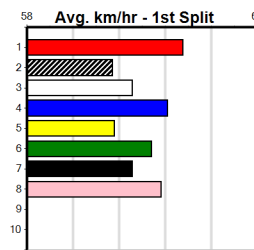

ONE MORE RACE TO GO (300+ RANK)

Distance: 400m, Race Type: Grade 5, Total Prizemoney: $1,530
1st: $1,000, 2nd: $320, 3rd: $160, 4th: $50

Watchdog Tips:

Bet:

Form Box Wgt Dist Track Date Time BON Margin 1st/2nd (Time) PIR Checked Comment WR Split 1 S/P Grade

CERTAIN MAGIC [5] WBK Bitch Aug-22 Sire: AUSSIE INFRARED Dam: SWEET WATERLOO
Owner(s): Eye Candy (SYN), C Wilk, K Gorman
Trainer: Kristin Tucker (Tanjil South)
Winning Distances: < 300m (0) 300 - 399m (1) 400 - 499m (2) 500 - 599m (0) 600 - 699m (0) > 700m (0)
Winning Weights: 24.7(2) 25.3(1)
Last 3 wins NOT included above

BEAT THE FALCON [5] BD Dog Jul-21 Sire: BARCIA BALE Dam: PRISCILLA WANG
Owner(s): E Keene
Trainer: Evan Keene (Long Gully)
Winning Distances: < 300m (0) 300 - 399m (0) 400 - 499m (6) 500 - 599m (0) 600 - 699m (0) > 700m (0)
Winning Weights: 34.7(2) 35.2(1) 35.5(1) 35.7(1) 35.8(1)
Last 3 wins NOT included above

TOMMY FROM MARS [5] BD Dog May-22 Sire: TOMMY SHELBY Dam: OSAKALAKA
Owner(s): Vi Alskar Hundar (SYN), A Lie, J Sharp
Trainer: Jason Sharp (Lara)
Winning Distances: < 300m (0) 300 - 399m (1) 400 - 499m (3) 500 - 599m (0) 600 - 699m (0) > 700m (0)
Winning Weights: 31.0(1) 31.1(1) 31.2(1) 31.4(1)
Last 3 wins NOT included above

PENNY BLUE DEMON [5] BE Dog Feb-22 Sire: FERNANDO BALE Dam: MY DEWANA PENNY
Owner(s): C Armstrong
Trainer: Chris Armstrong (Hoppers Crossi)
Winning Distances: < 300m (0) 300 - 399m (4) 400 - 499m (3) 500 - 599m (0) 600 - 699m (0) > 700m (0)
Winning Weights: 26.9(1) 27.6(1) 28.0(1) 28.5(1) 29.0(1) 29.1(1) 29.6(1)
Last 3 wins NOT included above

ROWCLIFFE RUSLIE [5] BK Bitch Apr-21 Sire: MY REDEEMER Dam: TARREE'S RUSLIE
Owner(s): R Edwards
Trainer: Russell Edwards (Devon Meadow)
Winning Distances: < 300m (0) 300 - 399m (0) 400 - 499m (3) 500 - 599m (0) 600 - 699m (0) > 700m (0)
Winning Weights: 22.9(1) 23.2(1) 23.3(1)
Last 3 wins NOT included above

1

2

3

4

5

Box History table for CERTAIN MAGIC [5]

Box History table for BEAT THE FALCON [5]

Box History table for TOMMY FROM MARS [5]

Box History table for PENNY BLUE DEMON [5]

Box History table for ROWCLIFFE RUSLIE [5]