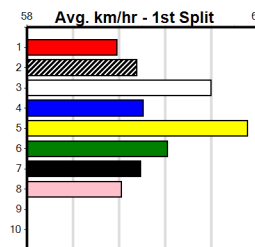

MERV JENNINGS SIGNS (300+ RANK)

Distance: 400m, Race Type: Grade 5, Total Prizemoney: $1,530
1st: $1,000, 2nd: $320, 3rd: $160, 4th: $50

Watchdog Tips:

Bet:

Form Box Wgt Dist Track Date Time BON Margin 1st/2nd (Time) PIR Checked Comment W/R Split 1 S/P Grade

CHAIN DRIVE [5]
RBD Dog Nov-21 Sire: ORSON ALLEN Dam: SUMMER SKYE
Owner(s): R Mccullagh Trainer: Ronald Mccullagh (Lara)
Winning Distances: < 300m (0) 300 - 399m (0) 400 - 499m (5) 500 - 599m (0) 600 - 699m (0) > 700m (0)
Winning Weights: 33.8(1) 34.1(1) 34.2(2) 34.5(1)

Bx	1st	2nd	3rd	4th	5th	6th	7th	8th
1	2	1		5	2			
2	1	2			2	1	1	
3	1			1	2	1	2	2
4	1		2	1		2	1	
5			1	1	1	1	1	
6		2		2	2		3	
7				2			1	
8			3	1	2	1		1

Prize Best Starts Trk/Dts APM: $13840.00, 22.84(6)-12/12/23, 62-5-5-7, 15-2-2-1, 2392

SOLAR TOBY [5]
BKW Dog May-20 Sire: MY REDEEMER Dam: SOLAR ON
Owner(s): C Baker Trainer: Colin Baker (Lara)
Winning Distances: < 300m (0) 300 - 399m (0) 400 - 499m (6) 500 - 599m (0) 600 - 699m (0) > 700m (0)
Winning Weights: 32.6(1) 33.2(1) 33.3(1) 33.7(1) 33.8(2)

Bx	1st	2nd	3rd	4th	5th	6th	7th	8th
1	1	2	2	3	2	3	4	
2		3	4	1	1	1		2
3	1	2	2	2	3		2	1
4	1	1	2	2	2	1	1	
5	1	1	3	1	3		4	2
6	2	1	3	3	3	2		
7	2	1	1	5	1	5	2	1
8				3	1			1

Prize Best Starts Trk/Dts APM: $20860.00, 22.95(6)-7/6/24, 104-6-12-13, 12-0-2-2, 1907

BIG TRUCKER (QLD)[5]
BK Dog Nov-21 Sire: JAGGER SWAGGER Dam: SLEEK MOMENTUM
Owner(s): K Tucker Trainer: Christian Wilk (Tanjil South)
Winning Distances: < 300m (0) 300 - 399m (3) 400 - 499m (3) 500 - 599m (0) 600 - 699m (0) > 700m (0)
Winning Weights: 34.0(1) 34.7(1) 35.9(1) 36.0(1) 36.1(1) 36.2(1)

Bx	1st	2nd	3rd	4th	5th	6th	7th	8th
1	1	1	2		1	1		
2	1	1	1		1	1		
3	1	1	2			2		
4	1	6		3	1	1	1	1
5	1	2		1			1	1
6	1			2	1			
7	1		1	1	2	2		
8				1	3	1		

Prize Best Starts Trk/Dts APM: $15875.00, 22.84(7)-28/6/24, 53-6-11-6, 2-0-0-0, 4196

DARTRIX BALE (NSW)[5]
BK Dog May-21 Sire: ALLEN DEED Dam: DYNA ZESTY
Owner(s): M Katsiris Trainer: Michael Katsiris (Thomastown)
Winning Distances: < 300m (0) 300 - 399m (0) 400 - 499m (5) 500 - 599m (2) 600 - 699m (0) > 700m (0)
Winning Weights: 33.2(1) 33.4(1) 33.7(1) 33.8(1) 34.0(1) 34.2(2)

Bx	1st	2nd	3rd	4th	5th	6th	7th	8th
1	2	1						
2	2					1	1	3
3								1
4		1			1			2
5	1							1
6		2						4
7			1	2		1	1	1
8	2		2					1

Prize Best Starts Trk/Dts APM: $11965.00, 23.11(4)-12/3/24, 45-7-2-5, 2-0-1-1, 2363

ZIPPI MUSTANG [5]
RF Bitch Dec-21 Sire: ALLEN DEED Dam: BLACK MUSTANG
Owner(s): Almighty Angel (SYN), L Condon, G Fisher, J Condon, J Reid, P Morganti, J Arnold, S Tetlow, C H Trainer: Bernie Ender (St Albans)
Winning Distances: < 300m (0) 300 - 399m (5) 400 - 499m (1) 500 - 599m (0) 600 - 699m (0) > 700m (0)
Winning Weights: 25.6(2) 25.8(2) 25.9(1) 26.1(1)

Bx	1st	2nd	3rd	4th	5th	6th	7th	8th
1	1	1			1			
2	1		1					1
3	1			1	2			1
4					1	2		
5	1	1	1		1	1		
6	1		1			1		
7	1							
8			1					1

Prize Best Starts Trk/Dts APM: $7210.00, 22.95(7)-22/6/24, 24-6-1-4, 4-1-0-0, 4714