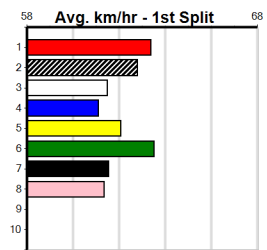

TTS ELECTRICS (300+ RANK)

Distance: 460m, Race Type: Grade 5, Total Prizemoney: $1,530

1st: $1,000, 2nd: $320, 3rd: $160, 4th: $50

Watchdog Tips:

Bet:

Table header for race details: Form Box Wgt Dist Track Date Time BON Margin 1st/2nd (Time) PIR Checked Comment W/R Split 1 S/P Grade

Section 1: SHE'S VERSACE [5] BE Bitch May-22 Sire: ZIPPING GARTH Dam: DREAMY EYES. Includes owner, winning distances, and a list of race results.

Box History and Prizes for SHE'S VERSACE. Includes a box history table and prize details.

Section 2: LITTLE TIGER (NSW)[5] RBD Dog Mar-19 Sire: COSMIC RUMBLE Dam: LITTLE NANGAR. Includes owner, winning distances, and a list of race results.

Box History and Prizes for LITTLE TIGER. Includes a box history table and prize details.

Section 3: WHO [5] BK Dog Apr-21 Sire: MY BRO FABIO Dam: LASER BLUE. Includes owner, winning distances, and a list of race results.

Box History and Prizes for WHO. Includes a box history table and prize details.

Section 4: OUR BOY ROO [5] BEF Dog Oct-21 Sire: AUSSIE INFRARED Dam: POTENT. Includes owner, winning distances, and a list of race results.

Box History and Prizes for OUR BOY ROO. Includes a box history table and prize details.

Section 5: ROTHWELL BOY [5] F Dog Jan-21 Sire: ORSON ALLEN Dam: ROTHWELL GAL. Includes owner, winning distances, and a list of race results.

Box History and Prizes for ROTHWELL BOY. Includes a box history table and prize details.

1

2

3

4

5