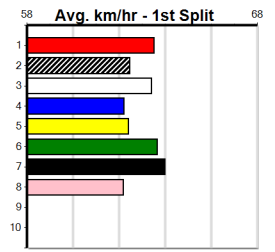

NP ELECTRICAL (300+ RANK)

Distance: 400m, Race Type: Grade 6, Total Prizemoney: $1,530
1st: $1,000, 2nd: $320, 3rd: $160, 4th: $50

Watchdog Tips:

Bet:

Table with columns: Form Box, Wgt, Dist, Track, Date, Time, BON, Margin, 1st/2nd (Time), PIR, Checked, Comment, W/R, Split 1, S/P, Grade

USKO BALE (NSW)[6]

BK Dog Feb-22 Sire: DROOPYS SYDNEY Dam: WINNIE ALLEN

Trainer: Luke Harris (Devon Meadows) ENG GEL 2024-09-28

Owner(s): T Kennedy-harris

Winning Distances: < 300m (0) 300 - 399m (1) 400 - 499m (1) 500 - 599m (0) 600 - 699m (0) > 700m (0)

Winning Weights: 30.8(1) 31.1(1)

Table of race results for USKO BALE, including rank, weight, dog name, date, time, margin, and prize money.

Last 3 wins NOT included above

Table of recent race results for USKO BALE, including rank, weight, dog name, date, time, margin, and prize money.

Box History

Box History table for USKO BALE showing performance across various boxes and splits.

1

TWO REASONS [6] Biks

WF Dog Dec-20 Sire: SENNACHIE Dam: WHAT FEELING

Trainer: Joe Uglietta (Yan Yean)

Owner(s): UGLIETTA (SYN), J Uglietta, M Uglietta

Winning Distances: < 300m (0) 300 - 399m (2) 400 - 499m (0) 500 - 599m (0) 600 - 699m (0) > 700m (0)

Winning Weights: 33.2(1) 33.5(1)

Table of race results for TWO REASONS, including rank, weight, dog name, date, time, margin, and prize money.

Last 3 wins NOT included above

Table of recent race results for TWO REASONS, including rank, weight, dog name, date, time, margin, and prize money.

Box History

Box History table for TWO REASONS showing performance across various boxes and splits.

2

RIVERDALE TURBO [6]

BK Dog Aug-21 Sire: FERNANDO BALE Dam: CRUISING BETTY

Trainer: Cathrine Abela (Little River)

Owner(s): RIVERDALE (SYN), M Abela, I Green, C Abela

Winning Distances: < 300m (0) 300 - 399m (0) 400 - 499m (2) 500 - 599m (0) 600 - 699m (0) > 700m (0)

Winning Weights: 32.8(1) 33.3(1)

Table of race results for RIVERDALE TURBO, including rank, weight, dog name, date, time, margin, and prize money.

Last 3 wins NOT included above

Table of recent race results for RIVERDALE TURBO, including rank, weight, dog name, date, time, margin, and prize money.

Box History

Box History table for RIVERDALE TURBO showing performance across various boxes and splits.

3

ASTON SEAN [6]

BK Dog Sep-22 Sire: ASTON RUPEE Dam: ASTON YOKO

Trainer: Mark McClelland (Lovely Banks)

Owner(s): R Borda

Winning Distances: < 300m (0) 300 - 399m (0) 400 - 499m (2) 500 - 599m (0) 600 - 699m (0) > 700m (0)

Winning Weights: 33.8(1) 34.3(1)

Table of race results for ASTON SEAN, including rank, weight, dog name, date, time, margin, and prize money.

Last 3 wins NOT included above

Table of recent race results for ASTON SEAN, including rank, weight, dog name, date, time, margin, and prize money.

Box History

Box History table for ASTON SEAN showing performance across various boxes and splits.

4

MAGGIE PARKER [6]

BK Bitch Mar-22 Sire: SHIMA SHINE Dam: HARLEQUIN ROSE

Trainer: Matthew Nash (Little River)

Owner(s): M Nash

Winning Distances: < 300m (0) 300 - 399m (0) 400 - 499m (2) 500 - 599m (0) 600 - 699m (0) > 700m (0)