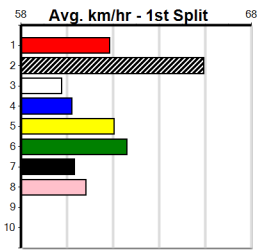

THE BECKLEY CENTRE GEELONG (300+

Distance: 400m, Race Type: Maiden, Total Prizemoney: $1,530
1st: $1,000, 2nd: $320, 3rd: $160, 4th: $50

Watchdog Tips: [ ] [ ] [ ] [ ] [ ] Bet: [ ]

PAW WAITARA (NSW)[M]
BK Bitch Feb-23
Sire: CHRISTO BALE Dam: WINNIE ALLEN
Trainer: Samantha Grenfell (Anakie)
Winning Distances: < 300m (0) 300 - 399m (0) 400 - 499m (0) 500 - 599m (0) 600 - 699m (0) > 700m (0)
Winning Weights:
6th (8) 26.5 400 GEL R2 13-Sep-24 23.67 22.65 9.00L PAW WHITLEY (23.05) M/47 . . . 8.86 $5.70 M
6th (7) 26.0 450 BAL R2 25-Sep-24 27.14 25.40 12.00 ZERO PREDATOR (26.37) M/156 . . . W 6.85 $4.90 MH
Last 3 wins NOT included above

HARD TAG [M]
F Dog Aug-22
Sire: SH AVATAR Dam: ROCKIN' ROSIE
Trainer: Grant Masterson (Tyabb)
Winning Distances: < 300m (0) 300 - 399m (0) 400 - 499m (0) 500 - 599m (0) 600 - 699m (0) > 700m (0)
Winning Weights:
4th (7) 30.7 350 HVL R1 16-Jun-24 20.34 19.07 7.50L HEYFIELD HONEY (19.84) M/4 . . . 6.90 $26.70 MH
8th (4) 30.8 350 HVL R1 23-Jun-24 20.42 19.02 14.00 SACRED SWORD (19.50) M/8 . . . VO 6.92 $51.00 MF
8th (5) 30.3 350 HVL R2 23-Jul-24 20.46 19.36 7.00L COMO PRINCE (19.97) M/4 . . . SW W 6.82 $13.90 T3-M
6th (2) 30.8 350 HVL R2 30-Jul-24 20.41 19.56 6.00L TEAM FARRIER (20.02) S/6 . . . 6.90 $21.10 T3-M
7th (7) 30.7 350 HVL R2 20-Sep-24 20.23 19.41 8.00L SHAUN LEE ROSE (19.70) M/1 . . . 6.66 $32.90 M
Last 3 wins NOT included above

MORaine ANNIE [M]
BK Bitch Feb-22
Sire: BEAST UNLEASHED Dam: ASTON RIKU
Trainer: Maureen Bloom (Mount Moriac)
Winning Distances: < 300m (0) 300 - 399m (0) 400 - 499m (0) 500 - 599m (0) 600 - 699m (0) > 700m (0)
Winning Weights:
6th (7) 28.1 390 BAL R1 09-Oct-23 23.06 22.15 6.50L DAISY MAY (22.62) S/85 . . . 8.83 $26.00 T3-M
7th (2) 28.0 425 BEN R2 18-Oct-23 25.85 24.06 16.00 BIG HEART (24.79) M/687 . . . 6.90 $6.50 M
6th (4) 28.2 460 GEL R4 23-Oct-23 27.12 26.11 11.00 OUR LAST SUMMER (26.39) M/666 . . . 6.97 $41.70 M
8th (4) 28.6 390 SHP R1 16-Nov-23 23.08 22.20 9.00L ORIENTAL OPHELIA (22.46) M/76 . . . 9.08 $44.90 T3-M
8th (6) 27.8 400 GEL R10 20-Feb-24 24.28 22.58 19.00 SOHO SIMON SAYS (23.00) M/67 . . . 8.97 $46.30 T3-M
5th (2) 27.3 390 WBL R1 02-Mar-24 23.59 22.06 14.00 SONIC SONNY (22.63) M/55 . . . 9.08 $15.40 M
7th (3) 27.0 400 GEL R3 25-Mar-24 23.84 22.68 13.00 JORD'S THE GIFT (22.96) M/56 . . . 9.05 $75.60 M
7th (3) 27.2 400 GEL R2 07-May-24 23.82 22.58 17.00 GLORIA'S ENTITY (22.69) M/77 . . . 9.17 $91.30 M
Last 3 wins NOT included above

MUSHROOM GRAVY [M]
WBK Bitch May-22
Sire: ALLEN DEED Dam: HUFFLE PUFFLE
Trainer: Kathrynne Tabb (Lara)
Winning Distances: < 300m (0) 300 - 399m (0) 400 - 499m (0) 500 - 599m (0) 600 - 699m (0) > 700m (0)
Winning Weights:
8th (5) 24.5 400 GEL R3 13-Sep-24 24.12 22.65 19.00 CAPTAIN STEVIE (22.85) S/88 . . . V7 9.05 $30.80 M
8th (1) 24.7 300 HVL R2 22-Sep-24 17.59 16.59 8.00L FULL OF FUN (17.03) S/8 . . . 4.29 $64.20 MH
Last 3 wins NOT included above