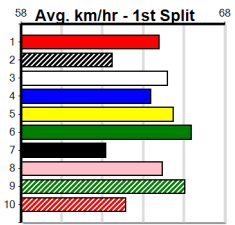

Winning Boxes							
1	2	3	4	5			

GPP LASER3300

Distance: 450m, Race Type: Grade 5 T3, Total Prizemoney: \$2,925
1st: \$1,950, 2nd: \$600, 3rd: \$300, 4th: \$75

8

1:05PM

(VIC time)

DUTCH IMPACT (5) has shown good early speed in his smart wins in 2 of his last 4 starts and he could be the one to beat here. VIKING (6) can set the tempo soon after box rise in this and he could be prominent throughout.