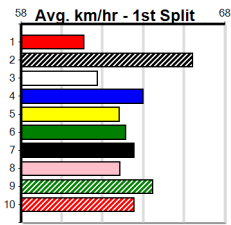

SPORTSBET GO THE BLUE DOG

Distance: 390m, Race Type: Tier 3 - Grade 6, Total Prizemoney: \$2,925
1st: \$1,950, 2nd: \$600, 3rd: \$300, 4th: \$75

11

2:07PM

(VIC time)

ONE KNEE NONI (8) recorded a good win from this exact box last start and she may prove hard to hold out again in this. LITTLE MINNIE (4) can show good early speed in her races and looks like the danger after her smart last start placing.