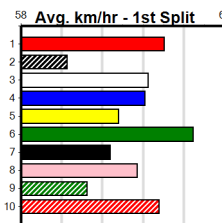

ONE MORE RACE TO GO

Distance: 390m, Race Type: Grade 5 T3, Total Prizemoney: $2,925

1st: $1,950, 2nd: $600, 3rd: $300, 4th: $75

WITHOUT REASON (6) has the speed to cross and find the arm soon after box rise in this and he may prove hard to reel in if he does so. ACE REDEEMER (5) can show a good turn of foot once balanced and could be right in the finish here.

Watchdog Tips:

6

5

4

7

Bet:

Win 6

Main race results table with columns for Form, Box, Weight, Dist, Track, Date, Time, BON, Margin, 1st/2nd (Time), PIR, Checked, Comment, W/R, Split 1, S/P, Grade, and Winning Boxes. Includes races 1 through 10.