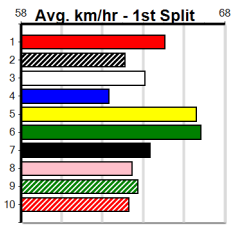

KING KABOOM (1) is drawn to race on the speed from the outset in this and he will be hard to catch if he can find the arm early. EDI BALE (8) is well drawn out wide here and can pour on the pressure mid race in this.

Watchdog Tips:

1

8

2

5

Bet:

Win 1