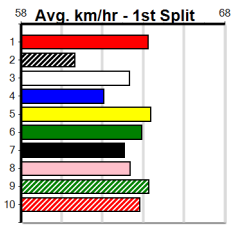

CKH PAINTING (1-2 WINS)

Distance: 450m, Race Type: Tier 3 - Restricted Win, Total Prizemoney: $2,925
1st: $1,950, 2nd: $600, 3rd: $300, 4th: $75

7
12:42PM
(VIC time)

GOSSIP GIRL (8) has been smartly placed in 10 of her last 11 starts and she may prove hard to beat in a race of this nature. BIG STACKS (2) can explode mid race in his races and he could make his presence felt in this.

Watchdog Tips: **8** **2** **1** **3** **Bet:** **Win 8**