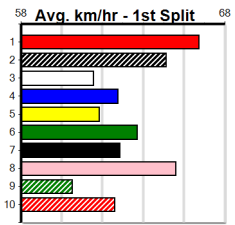

Shepparton

SHEPPARTON RACE 13

Distance: 390m, Race Type: Grade 5 T3, Total Prizemoney: \$2,925
1st: \$1,950, 2nd: \$600, 3rd: \$300, 4th: \$75

13 (E1)

2:47PM

(VIC time)

BURRA BRICE (2) will find this a bit easier than his most recent racing and he may only need to step on even terms to salute. PERFECT REVENGE (1) was smartly placed from this draw 4 starts back and could be the danger in this.