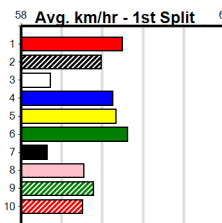

13 RACES TODAY

Distance: 390m, Race Type: Tier 3 - Maiden, Total Prizemoney: $2,535
1st: $1,680, 2nd: $520, 3rd: $260, 4th: $75

1
10:53AM
(VIC time)

SWEET CHILD (6) has recorded handy placings in two of her three starts to date and she may be the one to beat in this. ASTON DIMITRI (2) has produced smart placings in his last two outings and could be right in the finish again.

Watchdog Tips: **6** **2** **1** **4** **Bet:** **Win 6**