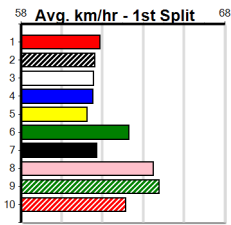

Distance: 450m, Race Type: Tier 3 - Grade 7, Total Prizemoney: $2,925
1st: $1,950, 2nd: $600, 3rd: $300, 4th: $75

5

12:07PM

(VIC time)

JETSON LIGHTNING (8) is well drawn out wide on the track and she may prove hard to hold out in the run to the bend here. LIGHTNING LEGS (7) will find this easier than his last few starts and he could be right in the finish here.

Watchdog Tips:

8

7

1

4

Bet:

Win 8