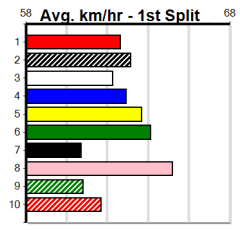

SHEPPARTON WORKWEAR & SAFETY

Distance: 390m, Race Type: Tier 3 - Grade 7, Total Prizemoney: $2,925
1st: $1,950, 2nd: $600, 3rd: $300, 4th: $75

10

1:43PM
(VIC time)

PIPPA (1) recorded a handy all the way win last start and she may prove hard to hold out from her gun draw today. BONE SHAKER (6) has plenty of talent but seems to find one better most times and could be the danger again here.

Watchdog Tips: 1 6 2 7 Bet: Win 1