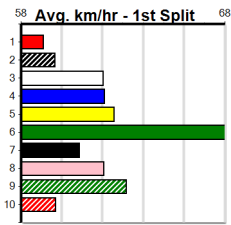

SPORTSBET MAKE IT LOOK EASY

Distance: 450m, Race Type: Tier 3 - Maiden, Total Prizemoney: \$2,535
1st: \$1,680, 2nd: \$520, 3rd: \$260, 4th: \$75

2

11:10AM

(VIC time)

LISSY LOULOU (6) has been smartly placed in her two starts to date and she may prove a bit too classy for her rivals here. SHAGGY BEAR (2) has been far from disgraced in recent times and he could be right in the finish with an ounce of luck.