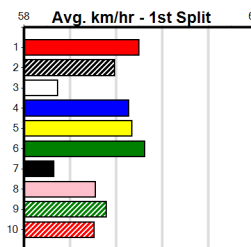

Shepparton

13 RACES TODAY

1 10:53AM

(VIC time)

Distance: 390m, Race Type: Tier 3 - Maiden, Total Prizemoney: $2,535
1st: $1,680, 2nd: $520, 3rd: $260, 4th: $75

SWEET CHILD (6) has recorded handy placings in two of her three starts to date and she may be the one to beat in this. ASTON DIMITRI (2) has produced smart placings in his last two outings and could be right in the finish again.

Watchdog Tips: 6 2 1 4 Bet: Win 6

Form Box Wgt Dist Track Date Time BON Margin 1st/2nd (Time) PIR Checked Comment W/R Split 1 S/P Grade

POPPY RICK [M] *** SCRATCHED *** $4.60
BK Dog Aug-22 Sire: FERAL FRANKY Dam: STEPPING
Owner(s): R Boehm
Winning Distances: < 300m (0) 300 - 399m (0) 400 - 499m (0) 500 - 599m (0) 600 - 699m (0) > 700m (0)
Trainer: Richard Boehm (Dunolly)

ASTON DIMITRI [M] Smart placings in his last 2 starts, major player. $6.00
BEW Dog Mar-22 Sire: FERNANDO BALE Dam: ASTON TOPAZ
Owner(s): R Borda
Winning Distances: < 300m (0) 300 - 399m (0) 400 - 499m (0) 500 - 599m (0) 600 - 699m (0) > 700m (0)
Trainer: Glenn Campbell (Anakie)

GUNAI MAVERICK [M] Good turn of foot once balanced, must respect. $7.00
BD Dog Mar-22 Sire: ALLEN DEED Dam: GUNAI LEXI
Owner(s): The Unbeatable Four (SYN), L Jovanovski, J Martin, T Martin, T Jovanovski
Trainer: George Kantzidis (Woodstock)

ASTON NAXXAR [M] Showed speed in good placing here 4 back, threat. $4.20
BEBD Dog Mar-22 Sire: FERNANDO BALE Dam: ASTON PERIGNON
Owner(s): R Borda
Winning Distances: < 300m (0) 300 - 399m (0) 400 - 499m (0) 500 - 599m (0) 600 - 699m (0) > 700m (0)
Trainer: Glenn Campbell (Anakie)

CHERRY TIME [M] Tough draw but shown some talent, keep safe. $8.50
BK Bitch Sep-22 Sire: BERNARDO Dam: LORENZA
Owner(s): Cherry Farm (SYN), A Xerri, S Xerri
Trainer: Sarah Xerri (Merrimu)

1

2

3

4

5

Box History table for Poppy Rick

Box History table for Aston Dimitri

Box History table for Gunai Maverick

Box History table for Aston Naxxar

Box History table for Cherry Time