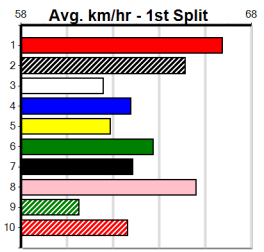

Shepparton
13 (E1)
2:47PM
(VIC time)

SHEPPARTON RACE 13

Distance: 390m, Race Type: Grade 5 T3, Total Prizemoney: $2,925
1st: $1,950, 2nd: $600, 3rd: $300, 4th: $75

BURRA BRICE (2) will find this a bit easier than his most recent racing and he may only need to step on even terms to salute. PERFECT REVENGE (1) was smartly placed from this draw 4 starts back and could be the danger in this.

Watchdog Tips: 2 1 4 7 **Bet:** Quinella 1/2 ($10 for 1000%)

1

PERFECT REVENGE [5] **$4.20**
Smart placing from this draw 4 starts back, danger
BK Dog Jul-21 Sire: FERNANDO BALE Dam: HARDAWAY WINNIE Trainer: Matthew Edwards (Broadford)
Owner(s): G Edwards
Winning Distances: < 300m (0) 300 - 399m (5) 400 - 499m (0) 500 - 599m (0) 600 - 699m (0) > 700m (0)
Winning Weights: 30.5(1) 30.7(1) 30.9(1) 31.0(1) 31.6(1)
2nd (2) 31.9 300 HVL R4 05-Jul-24 17.11 16.98 2.00L INSENSITIVE (16.98) M/6 . . . . 4.01 $2.20 T3-5
1st (5) 31.6 300 HVL R11 10-Jul-24 17.05 16.99 1.00L RING A DUSTY (17.12) M/1 . . . . 3.94 $3.20 T3-5
6th (6) 31.4 300 HVL R10 18-Jul-24 17.24 16.95 4.25L CLARK (16.95) M/1 . . . . 3.95 $5.00 T3-5
3rd (6) 31.7 300 HVL R12 30-Jul-24 17.18 16.89 1.00L SPEEDY PAM (17.12) M/1 . . . . 3.98 $3.10 T3-5
2nd (1) 31.6 300 HVL R10 05-Aug-24 17.24 16.92 0.50L FINLEY BALE (17.20) M/3 . . . . 6.70 $5.50 T3-5
6th (2) 31.2 390 SHP R11 08-Aug-24 23.29 22.32 12.00L TWILIGHT KING (22.51) M/35 . . . . 8.82 $6.10 T3-5
7th (2) 31.3 300 HVL R10 23-Aug-24 17.23 16.77 7.00L NEW ARRANGEMENT (16.77) M/2 . . . . 4.00 $13.60 T3-5
6th (3) 31.0 300 HVL R10 23-Sep-24 17.33 16.72 6.50L CLARK (16.90) S/5 . . . . 4.04 $33.10 T3-5
Last 3 wins NOT included above
1st (3) 31.0 300 HVL R3 22-Sep-23 17.19 16.76 0.50L BOURBON BARRELS (17.21) M/2 . . . . 3.92 $5.50 T3-7
1st (3) 30.9 300 HVL R10 10-Nov-23 16.79 16.66 2.00L NEW ARRANGEMENT (16.91) M/2 . . . . 3.90 $2.10 T3-6
1st (6) 30.7 300 HVL R7 08-Dec-23 16.71 16.68 2.50L GUNAI JEDI (16.88) M/1 . . . . 3.88 $1.90 T3-5

2

BURRA BRICE [5] **$4.00**
Easier here than his most recent racing, go close.
BK Dog Jun-21 Sire: FERNANDO BALE Dam: MAGIC MOON DUST Trainer: Cynthia O'brien (Broadford)
Owner(s): M Ebeyer
Winning Distances: < 300m (0) 300 - 399m (7) 400 - 499m (0) 500 - 599m (0) 600 - 699m (0) > 700m (0)
Winning Weights: 32.2(2) 32.3(2) 32.8(1) 33.2(1) 34.3(1)
4th (6) 33.8 300 HVL R11 10-Jul-24 17.20 16.99 2.25L PERFECT REVENGE (17.05) M/2 SW 3.94 $4.20 T3-5
3rd (7) 33.8 390 SHP R7 19-Jul-24 22.49 22.28 3.00L BLUE CHAI LATTE (22.28) M/23 . . . . 8.57 $3.60 5
7th (8) 34.3 350 HVL R9 28-Jul-24 20.19 19.29 7.50L BLUE VENDETTA (19.69) Q/4 . . . . 6.68 $16.60 5
2nd (3) 34.5 300 HVL R11 05-Aug-24 17.20 16.92 4.00L FIDDLES (16.92) M/2 . . . . 6.64 $6.40 T3-5
2nd (3) 34.1 390 SHP R12 08-Aug-24 22.82 22.32 0.75L FOUR BARRELS (22.78) M/42 . . . . 8.78 $5.80 T3-5
8th (3) 34.2 300 HVL R11 16-Aug-24 17.51 16.77 6.50L FIDDLES (17.07) M/6 . . . . 4.01 $32.20 T3-5
5th (2) 34.2 300 HVL R11 19-Aug-24 17.24 16.86 5.50L HAPPY CHICK (16.86) M/5 . . . . 4.01 $23.70 T3-5
5th (7) 34.0 300 HVL R11 19-Sep-24 17.16 16.83 3.25L PERFECT SAL (16.94) M/3 . . . . 3.98 $9.50 T3-5
Last 3 wins NOT included above
1st (3) 32.2 300 HVL R5 19-Jan-24 17.24 16.85 1.00L PACIFIC GOLDIE (17.30) M/2 SW 3.96 $1.80 T3-5
1st (2) 33.2 390 SHP R10 25-Apr-24 22.49 22.31 2.00L FEATHERS (22.61) M/11 SW 8.49 $7.60 5
1st (3) 34.3 300 HVL R12 21-Jun-24 17.26 16.81 0.50L OLIVIA EXPRESS (17.28) M/1 . . . . 3.95 $7.90 T3-5