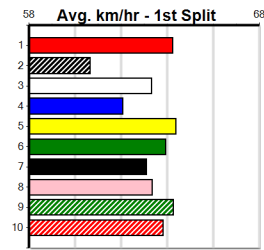

CKH PAINTING (1-2 WINS)

7

Distance: 450m, Race Type: Tier 3 - Restricted Win, Total Prizemoney: $2,925 1st: $1,950, 2nd: $600, 3rd: $300, 4th: $75

12:42PM

(VIC time)

GOSSIP GIRL (8) has been smartly placed in 10 of her last 11 starts and she may prove hard to beat in a race of this nature. BIG STACKS (2) can explode mid race in his races and he could make his presence felt in this.

Watchdog Tips: 8 2 1 3 Bet: Win 8

IRINKA ASHLEY (NSW)[6] Smart straight placing last start, chance if steps $4.20. BK Dog May-22 Sire: FERAL FRANKY Dam: MIDNIGHT FLASH Trainer: Marlene Schmidt (Devon Meadow)...

BIG STACKS [6] Can explode mid race in his races, major player. $5.50. BK Dog Aug-21 Sire: ORSON ALLEN Dam: ZIPPING POPPY Trainer: Christian Wilk (Tanjil South)...

SAVVY LONG LEGS [6] Bit hit or miss early but has talent, can threaten $6.00. BD Dog May-22 Sire: FERAL FRANKY Dam: SAUSAGE SIZZLE Trainer: Ciro Accardi (Heathcote)...

HIGHLAND DUKE [6] Drawn to find some trouble in this, needs luck. $12.00. BK Dog Oct-22 Sire: JUNGLE DEUCE Dam: EBBY BRAE Trainer: Rosalie Kerr (Caldermeade)...

MAGIC MOON BEAM [6] Can show early speed but place looks best here. $8.00. WBK Dog Jun-21 Sire: FERNANDO BALE Dam: MAGIC MOON DUST Trainer: Cynthia O'Brien (Broadford)...

1

2

3

4

5