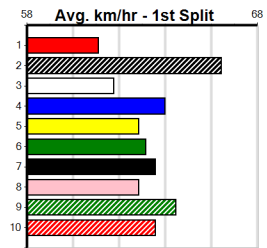

SPORTSBET GO THE BLUE DOG

Distance: 390m, Race Type: Tier 3 - Grade 6, Total Prizemoney: $2,925
1st: $1,950, 2nd: $600, 3rd: $300, 4th: $75

ONE KNEE NONI (8) recorded a good win from this exact box last start and she may prove hard to hold out again in this. LITTLE MINNIE (4) can show good early speed in her races and looks like the danger after her smart last start placing.

Watchdog Tips: 8 4 2 5 Bet: Box Trifecta 2,4,5,8 ($10 for 41.67%)

Main race information table including horse names (EXTINCTION, LITTLE FAST BULL, MIAMI TICKET, LITTLE MINNIE, NALA'S GHOST), owners, sires, dams, winning distances, weights, and box history.