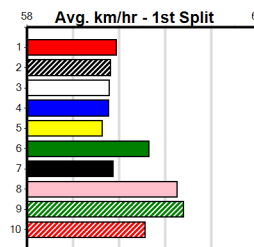

SHEPPARTON NEWS

Distance: 450m, Race Type: Tier 3 - Grade 7, Total Prizemoney: $2,925
1st: $1,950, 2nd: $600, 3rd: $300, 4th: $75

JETSON LIGHTNING (8) is well drawn out wide on the track and she may prove hard to hold out in the run to the bend here. LIGHTNING LEGS (7) will find this easier than his last few starts and he could be right in the finish here.

Watchdog Tips: 8 7 1 4 Bet: Win 8

IS IT ME [7] $6.50
BK Bitch Feb-23
Owner(s): BEV AND DANIEL (SYN), B Pell, D Pell
Sire: FERNANDO BALE Dam: DESIREE DEVERE
Trainer: Daniel Pell (Toolleen)
Winning Distances: < 300m (0) 300 - 399m (0) 400 - 499m (1) 500 - 599m (0) 600 - 699m (0) > 700m (0)
Winning Weights: 26.4(1)
6th (8) 25.9 525 MEP R2 11-Sep-24 31.29 30.15 12.00 KIWI MAKAVELI (30.51) M/3777 5.29 $9.60 MH
6th (7) 26.1 425 BEN R1 20-Sep-24 25.12 24.04 9.50L EXPELLED (24.47) M/777 6.97 $3.40 M
1st (5) 26.4 425 BEN R1 26-Sep-24 24.55 24.09 1.25L DARRA ROGUE (24.63) M/111 SW 6.65 $2.70 T3-M
Box History: Bx 1st 2nd 3rd 4th 5th 6th 7th 8th
Prize Best $1000.00
Starts 3-1-0-0
Trk/Dts 0-0-0-0
APM 1000

MISSIN' THE BUG [7] $15.00
BK Bitch Jun-21
Owner(s): J Condon
Sire: MY REDEEMER Dam: MISS CITY GIRL
Trainer: Steven Vantaarling (Tallygaroopon)
Winning Distances: < 300m (0) 300 - 399m (1) 400 - 499m (0) 500 - 599m (0) 600 - 699m (0) > 700m (0)
Winning Weights: 28.7(1)
5th (7) 29.0 450 SHP R7 07-Mar-24 26.09 25.53 6.00L RED SHIRAZ (25.69) S/886 6.97 $111.00 T3-7
7th (7) 28.9 390 SHP R2 18-Mar-24 22.44 21.84 8.00L OUR TITAN (21.89) S/88 8.99 $59.50 RWH
8th (4) 28.4 390 SHP R3 11-Apr-24 23.10 21.83 8.00L GOLD GIZMO (22.56) M/88 V14 8.89 $27.60 7
5th (3) 28.5 390 SHP R3 09-May-24 23.02 22.22 5.00L MOVE OF MAGNUS (22.68) M/87 V3 9.14 $15.10 7
8th (2) 28.6 450 SHP R5 30-May-24 26.37 25.51 12.00 SHADOWS OF BLUE (25.55) M/788 7.24 $56.20 X67
2nd (6) 29.5 390 SHP R10 14-Sep-24 22.78 22.12 3.5L CRYPTO PRINCE (22.54) M/73 8.86 $72.60 7
5th (8) 29.3 500 BEN R4 25-Sep-24 29.15 28.48 7.50L GO SEEK MURPHY (28.64) M/554 6.86 $25.50 7
4th (2) 29.0 425 BEN R5 02-Oct-24 24.45 24.04 3.00L ASTON SHERIFF (24.24) S/655 6.82 $22.50 SH
Last 3 wins NOT included above
1st (3) 28.7 390 SHP R1 12-Oct-23 22.64 22.45 1.75L JETSON EXPRESS (22.75) M/32 SW 8.71 $8.30 M
Box History: Bx 1st 2nd 3rd 4th 5th 6th 7th 8th
Prize Best $1420.00
Starts 25.90(4)-29/2/24
Trk/Dts 29-1-1-0
APM 10-0-0-0 540