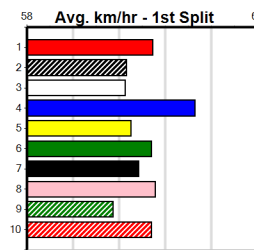

RACERS FUNCTION CENTRE

Distance: 450m, Race Type: Grade 5 T3, Total Prizemoney: $2,925
1st: $1,950, 2nd: $600, 3rd: $300, 4th: $75

JOY RIDE (5) has been racing well in recent times and may only need an ounce of luck at box rise to salute in this. TESSA ORCHID (8) can race in a forward position in this and she looks set to be prominent throughout here.

Watchdog Tips: 5 8 3 6 Bet: Win 5

Table with 14 columns: Form Box, Wgt, Dist, Track, Date, Time, BON, Margin, 1st/2nd (Time), PIR, Checked, Comment, W/R, Split 1, S/P, Grade

DERRY GIRL [5] May get buried back early in this, looks unlikely. $10.00
Owner(s): A Hyde
Sire: BLAZIN' BOMBER Dam: GORDETTE
Trainer: Anthony Hyde (Avenel)

Box History table and Prize Best Starts summary for Derry Girl.

BIG BOY ANDRE [5] Been well beaten in his last few, tested here. $15.00
Owner(s): M Filomeno
Sire: DELIVER Dam: UNQUESTIONABLY
Trainer: Jason Formosa (Heathcote)

Box History table and Prize Best Starts summary for Big Boy Andre.

POPCORN IRA [5] Showed speed in steady last start win, chance. $8.00
Owner(s): S Randle
Sire: BARCIA BALE Dam: ZIPPING JAMIE
Trainer: Stephen Tabb (Lara)

Box History table and Prize Best Starts summary for Popcorn Ira.

AFFAIR BEAUTY [5] Drawn to find too much trouble here, tough ask. $26.00
Owner(s): M Hanke
Sire: ORSON ALLEN Dam: HOO GUR AFFAIR
Trainer: Martin Hanke (Locksley)

Box History table and Prize Best Starts summary for Affair Beauty.

JOY RIDE [5] Racing well, good mid race pace, can go close. $4.20
Owner(s): SEE THE DREAM (SYN), S Buccilli, B Buccilli
Sire: EQUALIZER Dam: PODIUM
Trainer: Kate Gorman (Tanjil South)

Box History table and Prize Best Starts summary for Joy Ride.