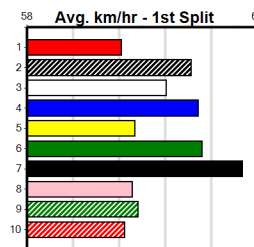

NAGAMBIE GUTTER CLEANING

9

1:24PM

(VIC time)

Distance: 390m, Race Type: Tier 3 - Grade 7, Total Prizemoney: $2,925
1st: $1,950, 2nd: $600, 3rd: $300, 4th: $75

ZESTY BOY (4) has shown early speed and talent in his three starts to date and he may only need to step on even terms to salute in this. DEAL CLOSER (1) has been placed in 3 of his last 4 starts and is drawn to challenge again here.

Watchdog Tips: 4 1 7 3 **Bet:** Win 4

Form Box	Wgt	Dist	Track	Date	Time	BON	Margin	1st/2nd (Time)	PIR	Checked	Comment	W/R	Split 1	S/P	Grade	
1	DEAL CLOSER [7] $4.60															
	Placed in three of his last four, major player.															
	BE Dog Jul-22 Sire: EQUALIZER Dam: PODIUM															
	Owner(s): SEE THE DREAM (SYN), S Buccilli, B Buccilli															
	Trainer: Kate Gorman (Tanjil South)															
	Winning Distances: < 300m (0) 300 - 399m (0) 400 - 499m (1) 500 - 599m (0) 600 - 699m (0) > 700m (0)															
	Winning Weights: 32.6(1)															
	3rd (4) 31.2 435 SLE R3 07-Aug-24 25.10 24.38 2.50L STOJANOVIC (24.92) M/122 . . . . . 5.32 $5.90 7															
	5th (6) 30.9 435 SLE R3 14-Aug-24 25.23 24.45 3.75L BRAEMAR SHEILA (24.98) M/466 . . . . . 5.34 $4.20 7															
	4th (4) 30.8 400 WGL R9 22-Aug-24 23.24 22.55 8.00L HIGH FINANCE (22.70) M/54 . . . . . 8.84 $2.80 7															

Box History								
Bx	1st	2nd	3rd	4th	5th	6th	7th	8th
1								
2	1							
3								
4			1	1		1	1	
5								
6					1	1		
7		1				1		
8								

Prize Best	$2670.00
Starts	FSTD 11-1-1-3
Trk/Dts	0-0-0-0
APM	1928

Form Box	Wgt	Dist	Track	Date	Time	BON	Margin	1st/2nd (Time)	PIR	Checked	Comment	W/R	Split 1	S/P	Grade	
2	ASTON TYSON [7] $8.50															
	Can race on the speed throughout, must respect.															
	BK Dog Mar-22 Sire: FERNANDO BALE Dam: ASTON DINNIGAN															
	Owner(s): R Borda															
	Trainer: Glenn Campbell (Anakie)															
	Winning Distances: < 300m (0) 300 - 399m (1) 400 - 499m (0) 500 - 599m (0) 600 - 699m (0) > 700m (0)															
	Winning Weights: 32.5(1)															
	6th (7) 32.9 400 GEL R4 09-Aug-24 23.48 22.43 13.00L PAW OSWALD (22.63) M/55 . . . . . 8.70 $59.30 MH															
	6th (3) 33.0 390 WBL R1 15-Aug-24 23.17 21.75 15.00L RUBY'S SHOW (22.17) M/56 . . . . . 8.98 $16.20 M															
	6th (5) 32.6 390 WBL R2 20-Aug-24 23.54 22.30 15.00L FOGHORN JACK (22.54) M/45 . . . . . 8.96 $17.20 M															

Box History								
Bx	1st	2nd	3rd	4th	5th	6th	7th	8th
1								
2					1			
3						1		
4								
5						1		
6		1						
7		1				1		
8	1							

Prize Best	$1640.00
Starts	FSH 7-1-2-0
Trk/Dts	0-0-0-0
APM	1640

Form Box	Wgt	Dist	Track	Date	Time	BON	Margin	1st/2nd (Time)	PIR	Checked	Comment	W/R	Split 1	S/P	Grade	
3	KRAKEN COOL [7] $8.00															
	Resuming, smart recent trial here, can threaten.															
	F Bitch Mar-22 Sire: ZAMBORA BROCKIE Dam: KRAKEN KATIE															
	Owner(s): EYLES (SYN), K Eyles, H Eyles, D Eyles															
	Trainer: Kevin Eyles (Murchison)															
	Winning Distances: < 300m (0) 300 - 399m (1) 400 - 499m (0) 500 - 599m (0) 600 - 699m (0) > 700m (0)															
	Winning Weights: 24.8(1)															
	3rd (4) 24.8 390 SHP R1 01-Jul-24 22.64 22.00 3.5L FORETOPMAN (22.40) M/33 . . . . . 8.61 $13.50 M															
	2nd (8) 24.9 390 SHP R1 08-Jul-24 22.66 22.00 2.50L MORAIN LILLY (22.49) M/33 . . . . . 8.76 $2.90 M															
	1st (1) 24.8 390 SHP R3 11-Jul-24 22.58 22.09 3.00L BLACK SERIES (22.79) Q/21 . . . . . 8.64 $2.10 T3-M															

Box History								
Bx	1st	2nd	3rd	4th	5th	6th	7th	8th
1	1							
2								
3								
4			1			1		
5								
6								
7								
8		1						

Prize Best	$1780.00
Starts	22.58(1)-11/7/24
Trk/Dts	4-1-1-1
APM	3-1-1-1
APM	1068