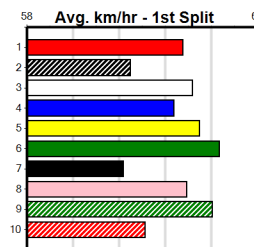

GPP LASER3300

Distance: 450m, Race Type: Grade 5 T3, Total Prizemoney: $2,925
1st: $1,950, 2nd: $600, 3rd: $300, 4th: $75

DUTCH IMPACT (5) has shown good early speed in his smart wins in 2 of his last 4 starts and he could be the one to beat here. VIKING (6) can set the tempo soon after box rise in this and he could be prominent throughout.

Watchdog Tips: 5 6 3 8 **Bet:** Win 5

1

HATENNA BALE (NSW)[5] **$12.00**

BK Bitch **May-21** **Sire: ALLEN DEED** **Dam: DYNA ZESTY**

Owner(s): B Wheeler
Winning Distances: < 300m (0) 300 - 399m (2) 400 - 499m (5) 500 - 599m (0) 600 - 699m (0) > 700m (0)

Winning Weights: 26.5(1) 26.7(2) 27.3(1) 27.5(1) 28.0(1) 28.4(1)

Box	1st	2nd	3rd	4th	5th	6th	7th	8th
1								
2								
3								
4								
5								
6								
7								
8								

Trainer: Robert Camilleri (Lara)

1

2

SQUIGGLY PAPA [5] **$21.00**

BK Dog **Feb-21** **Sire: MEPUNGA BLAZER** **Dam: HEADSPACE**

Owner(s): BELLE ZAC AND CHARLIE (SYN), M Tab, S Tab

Winning Distances: < 300m (0) 300 - 399m (1) 400 - 499m (6) 500 - 599m (0) 600 - 699m (0) > 700m (0)

Winning Weights: 29.8(1) 29.9(1) 30.2(2) 30.4(2) 31.5(1)

Box	1st	2nd	3rd	4th	5th	6th	7th	8th
1								
2								
3								
4								
5								
6								
7								
8								

Trainer: Mathew Tab (Lara)

2

3

CLARK [5] **$6.50**

BK Dog **Mar-21** **Sire: BERNARDO** **Dam: CHAMPAGNE LUXE**

Owner(s): P Hofman

Winning Distances: < 300m (0) 300 - 399m (8) 400 - 499m (4) 500 - 599m (0) 600 - 699m (0) > 700m (0)

Winning Weights: 30.0(1) 30.3(1) 30.4(1) 30.5(1) 30.9(1) 31.1(2) 31.6(1) 31.9(1) 32.0(1) 32.2(1) 32.4(1)

Box	1st	2nd	3rd	4th	5th	6th	7th	8th
1								
2								
3								
4								
5								
6								
7								
8								

Trainer: Cameron Morris-flynn (Mitchell P)

3

4

BREAK IN [5] **$8.00**

F Bitch **Nov-21** **Sire: HONE IN** **Dam: HARD BREAK**

Owner(s): Fiji Fund (SYN), L Jovanovski, L Atanasovski

Winning Distances: < 300m (0) 300 - 399m (1) 400 - 499m (4) 500 - 599m (0) 600 - 699m (0) > 700m (0)

Winning Weights: 27.4(1) 27.6(1) 27.9(1) 28.3(1) 28.4(1)

Box	1st	2nd	3rd	4th	5th	6th	7th	8th
1								
2								
3								
4								
5								
6								
7								
8								

Trainer: George Kantzidis (Woodstock)

4

5

DUTCH IMPACT [5] **$4.20**

BK Dog **Feb-20** **Sire: MY REDEEMER** **Dam: DUTCH LEGACY**

Owner(s): Western Front (SYN), W Kirk, D Kirk, F Parker, A Kennedy, T Kirk, D Kirk

Winning Distances: < 300m (0) 300 - 399m (0) 400 - 499m (1) 500 - 599m (14) 600 - 699m (3) > 700m (0)

Winning Weights: 28.8(1) 29.0(1) 29.3(1) 29.4(2) 29.5(4) 29.6(3) 29.8(1) 29.9(1) 30.1(2) 30.4(1) 30.8(1)

Box	1st	2nd	3rd	4th	5th	6th	7th	8th
1								
2								
3								
4								
5								
6								
7								
8								

Trainer: Wayne Kirk (Melton West)

5