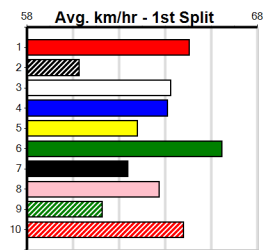

ONE MORE RACE TO GO

Distance: 390m, Race Type: Grade 5 T3, Total Prizemoney: $2,925
1st: $1,950, 2nd: $600, 3rd: $300, 4th: $75

WITHOUT REASON (6) has the speed to cross and find the arm soon after box rise in this and he may prove hard to reel in if he does so. ACE REDEEMER (5) can show a good turn of foot once balanced and could be right in the finish here.

Watchdog Tips: 6 5 4 7 Bet: Win 6

WE ARE SOUTH (NSW)[5] Can show early speed but place looks best. $15.00
DKBD Bitch Dec-21 Sire: WOW Dam: SPOOKY SENSATION Trainer: Brenda Kinder (Girgarre)
Winning Distances: < 300m (0) 300 - 399m (1) 400 - 499m (3) 500 - 599m (0) 600 - 699m (0) > 700m (0)
Winning Weights: 25.3(2) 25.5(1) 26.1(1)
2nd (4) 25.0 425 BEN R10 12-Jun-24 24.62 23.95 1.5L SIALA GIBLET (24.51) Q/111 . . . . . 6.65 $7.80 5
3rd (8) 25.1 390 SHP R6 20-Jun-24 22.46 22.20 3.75L ASTON ARETHA (22.20) M/33 . . . . . V3 . . . . . 8.56 $10.30 5
3rd (1) 25.1 390 SHP R12 27-Jun-24 23.08 22.29 2.50L CLARA STELLA (22.92) Q/111 . . . . 8.61 $4.40 5
1st (2) 25.3 390 SHP R11 04-Jul-24 22.52 22.18 1.00L ACE REDEEMER (22.58) M/11 . . . . 8.47 $3.40 T3-5
5th (2) 25.7 390 SHP R10 11-Jul-24 22.80 22.09 5.50L KABUTO BALE (22.43) M/53 . . . . 8.77 $9.40 T3-5
5th (7) 26.2 450 SHP R6 25-Jul-24 26.01 25.59 3.00L ELARA BALE (25.81) Q/113 . . . . 6.67 $9.30 T3-5
7= (7) 26.4 390 SHP R11 08-Aug-24 23.41 22.32 13.00 TWILIGHT KING (22.51) M/77 . . . . . V10 . . . . . 8.90 $11.30 T3-5
6th (1) 26.8 390 SHP R11 29-Aug-24 22.77 22.11 2.75L SILVER MACK (22.59) Q/44 . . . . 8.66 $28.80 5
Last 3 wins NOT included above
1st (8) 26.1 400 GEL R2 12-Sep-23 23.09 22.47 5.00L I'M A GIZMO (23.44) M/31 . . . . 8.83 $4.60 M
1st (7) 25.5 400 GEL R4 26-Dec-23 23.18 22.58 0.75L TOM TOM (23.22) Q/11 . . . . . SW 8.49 $1.70 7
1st (6) 25.3 425 BEN R4 01-May-24 24.39 24.35 6.00L CRUISING AMY (24.80) M/211 . . . . . SW 6.66 $4.50 6G

HILLBILLY JOKER [5] May get shuffled back early here, needs some luck. $12.00
BK Dog Feb-20 Sire: ANDO'S MAC Dam: NATURAL OYSTER Trainer: Michael Hendy (Korong Vale)
Winning Distances: < 300m (0) 300 - 399m (3) 400 - 499m (3) 500 - 599m (0) 600 - 699m (0) > 700m (0)
Winning Weights: 31.2(1) 31.6(1) 31.7(2) 32.0(1) 32.9(1)
3rd (1) 32.6 390 BAL R12 22-Apr-24 22.96 22.24 6.00L ZIPPING SWAZI (22.57) M/33 . . . . 8.80 $36.80 T3-5
8th (4) 32.9 425 BEN R10 01-May-24 25.22 24.35 9.50L MANILA ARTISAN (24.56) M/877 . . . . 6.97 $31.00 5
6th (6) 32.9 425 BEN R12 12-Jun-24 25.24 23.95 11.00 LOVE A BOURBSKI (24.48) M/888 . . . . 6.91 $87.70 5
5th (3) 32.9 390 SHP R5 20-Jun-24 22.99 22.20 4.50L SPELLMAN (22.68) M/65 . . . . 8.86 $114.10 5
1st (7) 32.9 390 SHP R2 29-Jun-24 23.42 22.71 1.00L KNICKED OFF (23.48) M/41 . . . . . SW 8.91 $51.00 T3-5
5th (7) 32.4 425 BEN R11 03-Jul-24 24.84 24.04 8.00L TWILIGHT KING (24.31) S/555 . . . . 6.95 $39.00 5
6th (7) 32.4 425 BEN R12 11-Sep-24 25.16 24.14 11.00 DARTS NIGHT (24.43) M/788 . . . . 6.86 $63.90 T3-5
2nd (8) 32.1 425 BEN R13 18-Sep-24 24.76 24.12 2.75L HALLO LUNA (24.59) M/222 . . . . 6.86 $30.30 T3-5
Last 3 wins NOT included above
1st (1) 31.2 410 HOR R9 29-Nov-22 23.74 23.09 0.50L WHISKY NIP (23.76) Q/11 . . . . . SW 10.30 $45.70 X67H
1st (2) 32.0 425 BEN R12 31-May-23 24.44 23.99 0.10L BENNACHIE LASS (24.44) M/111 . . . . 6.70 $3.20 5
1st (4) 31.6 450 SHP R7 07-Sep-23 25.89 25.52 0.50L LA LA NEBRASKA (25.92) M/111 . . . . 6.81 $11.40 T3-5