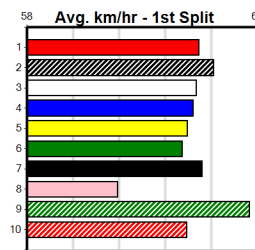

ELITE COLLARS & LEADS

Distance: 390m, Race Type: Grade 5 T3, Total Prizemoney: $2,925
1st: $1,950, 2nd: $600, 3rd: $300, 4th: $75

ORIENTAL OPHELIA (2) can race on the speed from the outset in this and she may prove hard to reel in if she can find the arm. TASMAN HOPE (7) can explode soon after box rise in his races and could be the main danger in this.

Watchdog Tips:

2	7	4	8

Bet:

Win 2

1 MARKET BLUE [5] **Early speed, good win 4 starts back, must respect.** **$7.00**
BE Dog Feb-21 Sire: FERNANDO BALE Dam: OVER HERE Trainer: Darren Burkett (Girgarre)
Owner(s): D Burkett
Winning Distances: < 300m (0) 300 - 399m (10) 400 - 499m (0) 500 - 599m (0) 600 - 699m (0) > 700m (0)
Winning Weights: 29.0(2) 29.1(1) 29.3(1) 29.5(1) 29.9(1) 30.1(1) 30.2(2) 30.7(1)

Box	1st	2nd	3rd	4th	5th	6th	7th	8th
1								
2	1							
3	2							
4	1	1						
5	2	1						
6	1	1	1	3				
7								
8	3	2	1	2				

Prize Best Starts Trk/Dts APM: $16455.00, 22.18(8)-15/4/24, 55-10-7-4, 36-6-6-3, 4499

2 ORIENTAL AURORA [5] **Can race on the speed from the outset, go close.** **$5.50**
BK Bitch Apr-22 Sire: ORSON ALLEN Dam: ORIENTAL JADE Trainer: Paula Boots (Merrigum)
Owner(s): N Hebart
Winning Distances: < 300m (0) 300 - 399m (3) 400 - 499m (0) 500 - 599m (0) 600 - 699m (0) > 700m (0)
Winning Weights: 24.6(2) 25.2(1)

Box	1st	2nd	3rd	4th	5th	6th	7th	8th
1								
2	1							
3		1						
4	1	1	1	2				
5	1							
6			2					
7		1						
8								

Prize Best Starts Trk/Dts APM: $8265.00, 22.29(2)-13/6/24, 21-3-6-3, 12-2-4-2, 3292

3 FEATHERS [5] **Racing well, good win here 3 back, keep safe.** **$6.00**
BK Bitch Feb-21 Sire: FABREGAS Dam: GUNAI MARLIE Trainer: Peter Dunleavy (Cohuna)
Owner(s): C McGrath
Winning Distances: < 300m (0) 300 - 399m (5) 400 - 499m (1) 500 - 599m (0) 600 - 699m (0) > 700m (0)
Winning Weights: 28.4(1) 28.8(2) 29.0(1) 29.1(1) 29.3(1)

Box	1st	2nd	3rd	4th	5th	6th	7th	8th
1								
2	2	2						
3	1							
4	1	2						
5	2	1						
6								
7	1							
8		1	2	1				

Prize Best Starts Trk/Dts APM: $13170.00, 22.43(5)-16/5/24, 39-6-9-6, 15-3-0-4, 3049

4 BRAVADO [5] **Good turn of foot once balanced, big chance here.** **$4.60**
BK Dog Apr-22 Sire: EQUALIZER Dam: SEGOVIA Trainer: Peter Frost (Heathcote)
Owner(s): SBS (SYN), S Buccilli, B Buccilli, S Gardiner
Winning Distances: < 300m (0) 300 - 399m (5) 400 - 499m (1) 500 - 599m (0) 600 - 699m (0) > 700m (0)
Winning Weights: 35.2(1) 35.9(1) 36.0(2) 36.7(1) 36.8(1)

Box	1st	2nd	3rd	4th	5th	6th	7th	8th
1	1	1	1					
2	1	1	1					
3	2							
4								
5	1							
6								
7	1							
8								

Prize Best Starts Trk/Dts APM: $8455.00, 22.41(5)-15/8/24, 26-6-3-2, 12-3-0-1, 4549

5 SHE CAN DREAM [5] **Smart win 2 starts back but will need some luck.** **$12.00**
BK Bitch Apr-21 Sire: FABREGAS Dam: CARELESS COOKIE Trainer: Elaine Cartechini (Hallam)
Owner(s): O Cartechini
Winning Distances: < 300m (0) 300 - 399m (3) 400 - 499m (0) 500 - 599m (0) 600 - 699m (0) > 700m (0)
Winning Weights: 24.5(1) 24.8(1) 25.5(1)

Box	1st	2nd	3rd	4th	5th	6th	7th	8th
1	1	1	1					
2	1	2						
3	2	1						
4								
5	1							
6	2							
7								
8								

Prize Best Starts Trk/Dts APM: $7710.00, 22.40(6)-4/4/24, 44-3-7-4, 6-0-2-0, 3326