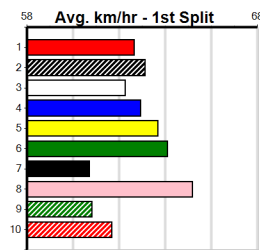

SHEPPARTON WORKWEAR & SAFETY

Distance: 390m, Race Type: Tier 3 - Grade 7, Total Prizemoney: $2,925
1st: $1,950, 2nd: $600, 3rd: $300, 4th: $75

PIPPA (1) recorded a handy all the way win last start and she may prove hard to hold out from her gun draw today. BONE SHAKER (6) has plenty of talent but seems to find one better most times and could be the danger again here.

Watchdog Tips: 1 6 2 7 Bet: Win 1

Pippa [7] Handy all the way winner last start, can go close. $2.80
Owner(s): N Dewhurst
Sire: ORSON ALLEN Dam: TINK
Trainer: Cameron Morris-Blynn (Mitchell P)
Box History table and prize details.

Hillbilly Rocky [7] Can race on the speed throughout, chance here. $7.00
Owner(s): M AND J GREYHOUNDS (SYN), J Wilson, M Hendy
Sire: AUSSIE INFRARED Dam: IMMINENT REALITY
Trainer: Michael Hendy (Korong Vale)
Box History table and prize details.

Mia Moo [7] Smart all the way win here last start, keep safe. $8.50
Owner(s): C McGrath
Sire: HONE IN Dam: PROVEN SNOW
Trainer: Peter Dunlevey (Cohuna)
Box History table and prize details.

Been Blitzed [7] Hit or miss early, will need to hit from this draw $15.00
Owner(s): N Perkins
Sire: SHIMA SHINE Dam: DASHA
Trainer: Justin Perkins (Romsey)
Box History table and prize details.

Back Ruby [7] Not racing well enough of late, looks unlikely. $26.00
Owner(s): D Petersen
Sire: BARCIA BALE Dam: GOOD GIRL SANDY
Trainer: Aroha Hemingway (Rochester)
ENG HOR 2024-10-05
Box History table and prize details.