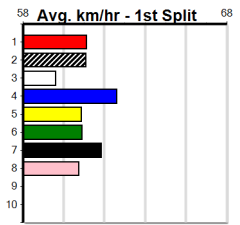

SPORTSBET GREEN TICKS (300+ RANK)

Distance: 460m, Race Type: Maiden, Total Prizemoney: \$1,530
1st: \$1,000, 2nd: \$320, 3rd: \$160, 4th: \$50

3

3:57PM

(VIC time)

Watchdog Tips:

0 0 0 0

Bet: