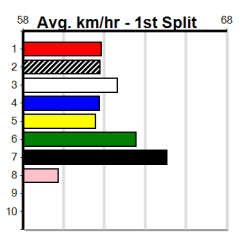

Geelong
9
5:52PM
(VIC time)

MELBOURNE CONTAINER PARK (300+ RA)

Distance: 400m, Race Type: Grade 7, Total Prizemoney: $1,530
1st: $1,000, 2nd: $320, 3rd: $160, 4th: $50

Watchdog Tips: 0 0 0 0 Bet: .

Form	Box	Weight	Dist	Track	Date	Time	BON	Margin	1st/2nd (Time)	PIR	Checked	Comment	W/R	Split 1	S/P	Grade	Winning Boxes								
1 CLIFFORD BALE (NSW)[7]																									
RF	D	Sep-21	ALLEN DEED					DYNA KELLY										Winning Boxes							
Trainer: Jennifer Torr (Myers Flat)																									
5th	(4)	32.2	400	GEL	R10	13-Aug-24	23.72	22.63	10.00	LASTON SEAN (23.04)	S/55	.	.	W	9.02	$11.60	7	1	2	3	4	5	6	7	8
Prize Best $2,090.00																									
Starts 23.02																									
Trk/Dst 18-1-2-0																									
APM 12-1-2-0 $231																									
Owner(s): D Torr																									
2 ASTON DIMITRI [7]																									
BEW	D	Mar-22	FERNANDO BALE					ASTON TOPAZ										Winning Boxes							
Trainer: Glenn Campbell (Anakie)																									
4th	(1)	30.1	450	WBL	R2	16-Sep-24	26.82	25.73	11.00	LPINEAPPLE JUICE (26.06)	M/222	.	.	.	6.86	$5.30	M	1	2	3	4	5	6	7	8
Prize Best $3,145.00																									
Starts 23.03																									
Trk/Dst 14-1-2-3																									
APM 7-0-1-1 $2781																									
Owner(s): R Borda																									
3 MISS FIXATED (SA)[7]																									
BK	B	Apr-22	HOOKED ON SCOTCH					OAKVALE THRILL										Winning Boxes							
Trainer: Yaakov Rishon (Warrnambool)																									
6th	(8)	28.0	410	HOR	R2	26-Apr-24	25.38	23.65	16.00	LSPIN AND BURN (24.31)	M/45	.	V0	.	10.82	$13.90	M	1	2	3	4	5	6	7	8
Prize Best $1,210.00																									
Starts 24.00																									
Trk/Dst 9-1-0-1																									
APM 1-0-0-0 $1074																									
Owner(s): Y Rishon																									
4 ZIPPING DRAKE (NSW)[7]																									
F	D	Dec-21	AUSSIE INFRARED					ZIPPING MEG										Winning Boxes							
Trainer: Keith Lloyd (Anakie)																									
5th	(2)	32.2	400	GEL	R9	03-Aug-24	23.37	22.64	5.50	FOXY ROXY (22.99)	M/64	.	.	.	8.88	$11.90	7	1	2	3	4	5	6	7	8
Prize Best $1,680.00																									
Starts 23.30																									
Trk/Dst 21-1-0-3																									
APM 6-0-0-0 $968																									
Owner(s): Hallinan Hallinan (SYN), M Hallinan, F Hallinan																									
5 BART'S CHOICE [7]																									
BD	D	May-21	MY REDEEMER					MIMSTAR										Winning Boxes							
Trainer: Elizabeth Lloyd (Anakie)																									
6th	(6)	31.5	400	GEL	R4	30-Jul-24	23.80	22.64	7.00	PANDA BELLA (23.31)	S/67	.	.	.	8.84	$55.90	7	1	2	3	4	5	6	7	8
Prize Best $2,390.00																									
Starts 23.22																									
Trk/Dst 33-1-0-5																									
APM 22-0-0-4 $696																									
Owner(s): K Lloyd																									
6 PAW EVA (NSW)[7]																									
RF	B	Jan-23	CHRISTO BALE					DYNA UNI										Winning Boxes							
Trainer: Correy Grenfell (Anakie)																									
5th	(7)	28.8	400	GEL	R3	13-Sep-24	23.37	22.65	7.50	CAPTAIN STEVIE (22.85)	M/66	.	.	.	8.77	$14.50	M	1	2	3	4	5	6	7	8
Prize Best $1,000.00