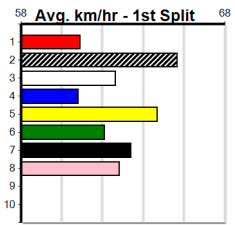

Geelong

12
6:49PM
(VIC time)

ONE MORE RACE TO GO (300+ RANK)

Distance: 400m, Race Type: Mixed 6/7, Total Prizemoney: $1,530
1st: $1,000, 2nd: $320, 3rd: $160, 4th: $50

Watchdog Tips: **0 0 0 0** Bet: **0**