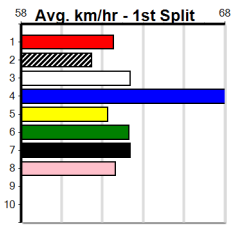

Geelong

GEELONG RACE 13 (300+ RANK)

13 (E1)

7:08PM

(VIC time)

Distance: 400m, Race Type: Grade 5, Total Prizemoney: \$1,530
1st: \$1,000, 2nd: \$320, 3rd: \$160, 4th: \$50

Watchdog Tips: **0 0 0 0** Bet: **.**