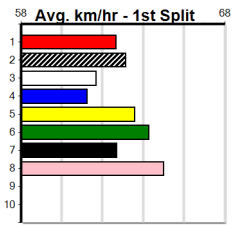

NP ELECTRICAL (300+ RANK)

Distance: 460m, Race Type: Grade 5, Total Prizemoney: $1,530
1st: $1,000, 2nd: $320, 3rd: $160, 4th: $50

8

5:32PM

(VIC time)

Watchdog Tips:

0 0 0 0

Bet: