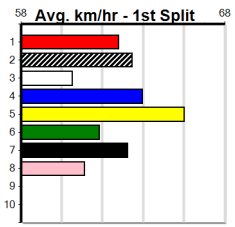

Geelong

THE BECKLEY CENTRE GEELONG (300+

Distance: 400m, Race Type: Maiden, Total Prizemoney: $1,530
1st: $1,000, 2nd: $320, 3rd: $160, 4th: $50

2

3:39PM

(VIC time)

Watchdog Tips: **0** **0** **0** **0** Bet: .