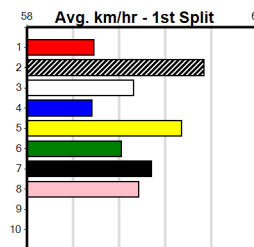

ONE MORE RACE TO GO (300+ RANK)

Distance: 400m, Race Type: Mixed 6/7, Total Prizemoney: $1,530
1st: $1,000, 2nd: $320, 3rd: $160, 4th: $50

Watchdog Tips:

Bet:

Form Box Wgt Dist Track Date Time BON Margin 1st/2nd (Time) PIR Checked Comment W/R Split 1 S/P Grade

AMBANI [6]
BKW Bitch Jan-23 Sire: HOOKED ON SCOTCH Dam: ZHENG
Owner(s): Eye Candy (SYN), C Wilk, K Gorman
Trainer: Christian Wilk (Tanjil South)
Winning Distances: < 300m (0) 300 - 399m (0) 400 - 499m (2) 500 - 599m (0) 600 - 699m (0) > 700m (0)
Winning Weights: 24.8(1) 25.2(1)
Box History table and Prize Best Starts table included.

RIVERDALE CLYDE [6]
BD Dog Aug-21 Sire: FERNANDO BALE Dam: CRUISING BETTY
Owner(s): RIVERDALE (SYN), M Abela, I Green, C Abela
Trainer: Matthew Abela (Little River)
Winning Distances: < 300m (0) 300 - 399m (1) 400 - 499m (1) 500 - 599m (0) 600 - 699m (0) > 700m (0)
Winning Weights: 31.4(1) 32.8(1)
Box History table and Prize Best Starts table included.

DEAL CLOSER [7]
BE Dog Jul-22 Sire: EQUALIZER Dam: PODIUM
Owner(s): SEE THE DREAM (SYN), S Buccilli, B Buccilli
Trainer: Kate Gorman (Tanjil South)
Winning Distances: < 300m (0) 300 - 399m (0) 400 - 499m (1) 500 - 599m (0) 600 - 699m (0) > 700m (0)
Winning Weights: 32.6(1)
Box History table and Prize Best Starts table included.

ASTON TAFARI [7]
BD Dog Mar-22 Sire: FERNANDO BALE Dam: ASTON PERIGNON
Owner(s): R Borda
Trainer: Glenn Campbell (Anakie)
Winning Distances: < 300m (0) 300 - 399m (1) 400 - 499m (0) 500 - 599m (0) 600 - 699m (0) > 700m (0)
Winning Weights: 27.1(1)
Box History table and Prize Best Starts table included.

SHARON'S LASS [7]
BD Bitch May-21 Sire: MY REDEEMER Dam: MIMSTAR
Owner(s): K Lloyd
Trainer: Marcus Lloyd (Anakie)
Winning Distances: < 300m (0) 300 - 399m (1) 400 - 499m (0) 500 - 599m (0) 600 - 699m (0) > 700m (0)
Winning Weights: 25.5(1)
Box History table and Prize Best Starts table included.

1

2

3

4

5