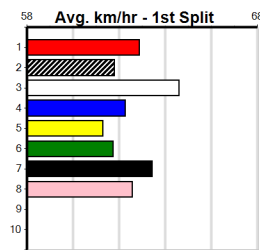

MILLERS MUZZLES (300+ RANK)

Distance: 400m, Race Type: Grade 5, Total Prizemoney: $1,530
1st: $1,000, 2nd: $320, 3rd: $160, 4th: $50

Watchdog Tips:

Bet:

Form Box Wgt Dist Track Date Time BON Margin 1st/2nd (Time) PIR Checked Comment W/R Split 1 S/P Grade

SOLAR TOBY [5]
BKW Dog May-20 Sire: MY REDEEMER Dam: SOLAR ON
Owner(s): C Baker
Winning Distances: < 300m (0) 300 - 399m (0) 400 - 499m (6) 500 - 599m (0) 600 - 699m (0) > 700m (0)
Winning Weights: 32.6(1) 33.2(1) 33.3(1) 33.7(1) 33.8(2)
Race results table with columns for rank, weight, sex, age, date, time, BON, margin, 1st/2nd time, PIR, checked, comment, W/R, split 1, S/P, grade.

Trainer: Colin Baker (Lara)
ENG HVL 2024-10-06
Box History table with columns Bx, 1st, 2nd, 3rd, 4th, 5th, 6th, 7th, 8th.
Prize Best Starts Trk/Dts APM

TINKER PAT [5]
BE Dog Feb-20 Sire: DALGETTY Dam: ZIPPING ELLA
Owner(s): Burns Racing (SYN), C Burns, J Burns
Winning Distances: < 300m (0) 300 - 399m (2) 400 - 499m (9) 500 - 599m (0) 600 - 699m (0) > 700m (0)
Winning Weights: 28.8(1) 29.4(1) 29.7(1) 29.8(2) 30.5(1) 30.6(1) 30.7(1) 31.1(1) 31.2(2)
Race results table with columns for rank, weight, sex, age, date, time, BON, margin, 1st/2nd time, PIR, checked, comment, W/R, split 1, S/P, grade.

Trainer: Craig Burns (Balliang)
Box History table with columns Bx, 1st, 2nd, 3rd, 4th, 5th, 6th, 7th, 8th.
Prize Best Starts Trk/Dts APM

MY GIRL PIPER [5]
BK Bitch Jun-21 Sire: FABREGAS Dam: SHE'S WICKED
Owner(s): D Weightman
Winning Distances: < 300m (0) 300 - 399m (1) 400 - 499m (4) 500 - 599m (0) 600 - 699m (0) > 700m (0)
Winning Weights: 28.6(1) 28.7(1) 28.8(1) 29.0(1) 30.1(1)
Race results table with columns for rank, weight, sex, age, date, time, BON, margin, 1st/2nd time, PIR, checked, comment, W/R, split 1, S/P, grade.

Trainer: Daryl Weightman (Dean)
Box History table with columns Bx, 1st, 2nd, 3rd, 4th, 5th, 6th, 7th, 8th.
Prize Best Starts Trk/Dts APM

ZAPPY BALE (NSW)[5]
BK Dog Dec-20 Sire: DYNA LACHLAN Dam: URSULA BALE
Owner(s): L Harris
Winning Distances: < 300m (0) 300 - 399m (3) 400 - 499m (4) 500 - 599m (0) 600 - 699m (0) > 700m (0)
Winning Weights: 35.0(1) 35.3(1) 35.5(2) 35.6(1) 36.7(1) 37.3(1)
Race results table with columns for rank, weight, sex, age, date, time, BON, margin, 1st/2nd time, PIR, checked, comment, W/R, split 1, S/P, grade.

Trainer: Luke Harris (Devon Meadows)
Box History table with columns Bx, 1st, 2nd, 3rd, 4th, 5th, 6th, 7th, 8th.
Prize Best Starts Trk/Dts APM

FREEMAN BALE (NSW)[5]
BK Bitch May-21 Sire: ALLEN DEED Dam: DYNA ZESTY
Owner(s): L Harris
Winning Distances: < 300m (0) 300 - 399m (3) 400 - 499m (2) 500 - 599m (0) 600 - 699m (0) > 700m (0)
Winning Weights: 27.6(1) 28.2(1) 28.4(2) 28.5(1)
Race results table with columns for rank, weight, sex, age, date, time, BON, margin, 1st/2nd time, PIR, checked, comment, W/R, split 1, S/P, grade.

Trainer: Luke Harris (Devon Meadows)
ENG HOR 2024-10-05
Box History table with columns Bx, 1st, 2nd, 3rd, 4th, 5th, 6th, 7th, 8th.
Prize Best Starts Trk/Dts APM

1

2

3

4

5