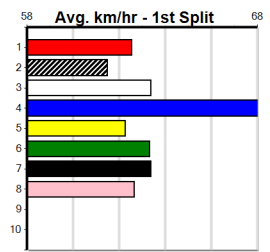

Geelong
13 (E1)
7:08PM
(VIC time)

GEELONG RACE 13(300+ RANK)

Distance: 400m, Race Type: Grade 5, Total Prizemoney: $1,530
1st: $1,000, 2nd: $320, 3rd: $160, 4th: $50

Watchdog Tips: ☐ ☐ ☐ ☐ ☐

Bet:

1

CHAIN DRIVE [5]
RBD Dog Nov-21 Sire: ORSON ALLEN Dam: SUMMER SKYE Trainer: Ronald Mccullagh (Lara)
Owner(s): R Mccullagh
Winning Distances: < 300m (0) 300 - 399m (0) 400 - 499m (5) 500 - 599m (0) 600 - 699m (0) > 700m (0)
Winning Weights: 33.8(1) 34.1(1) 34.2(2) 34.5(1)

Rank	Box	1st	2nd	3rd	4th	5th	6th	7th	8th			
7th (1)	34.9	460	GEL	R7	12-Jul-24	26.33	25.68	7.50L WHY I'M BROKE (25.83)	M/665	6.76	$44.50	5
5th (3)	35.3	400	GEL	R3	13-Aug-24	23.04	22.63	6.00L GOING GETS TOUGH (22.64)	M/53	8.79	$4.20	5
4th (1)	35.2	425	BEN	R2	16-Aug-24	24.54	23.83	6.00L TAKUMI BALE (24.14)	M/444	6.83	$19.60	5
4th (1)	34.8	400	GEL	R4	27-Aug-24	23.11	22.57	2.25L SPECIAL SIAN (22.96)	M/55	8.89	$1.70	5
2nd (2)	35.1	400	GEL	R4	03-Sep-24	22.99	22.31	0.50L CHASING BOODIE (22.96)	M/32	8.75	$3.60	5
5th (8)	35.1	400	GEL	R3	10-Sep-24	23.02	22.54	4.50L FERGUS BALE (22.72)	M/55	8.78	$12.40	5
7th (4)	35.5	400	GEL	R6	17-Sep-24	23.43	22.79	8.00L PERFECT TONIGHT (22.89)	M/68	8.94	$8.70	5
2nd (1)	35.3	400	GEL	R5	01-Oct-24	23.11	22.76	1.00L AEROPLANE ASTRO (23.05)	Q/22	8.58	$3.70	5

Last 3 wins NOT included above

1st (3)	34.2	400	GEL	R10	26-Sep-23	23.07	22.51	0.50L BROOKE'S GIRL (23.10)	Q/11	8.52	$7.40	6G
1st (4)	34.2	410	HOR	R6	01-Jan-24	23.59	23.01	4.25L MIRACLE BELLE (23.88)	M/33	10.58	$2.10	5
1st (1)	34.5	410	HOR	R3	02-Apr-24	23.62	23.24	0.10L NANDO COMMANDO (23.62)	Q/43	10.55	$2.80	5

2

SICILY [5]
WBK Dog May-22 Sire: FERNANDO BALE Dam: MA'S PLUM JAM Trainer: Keith Lloyd (Anakie)
Owner(s): D Burnett
Winning Distances: < 300m (0) 300 - 399m (2) 400 - 499m (1) 500 - 599m (0) 600 - 699m (0) > 700m (0)
Winning Weights: 28.1(1) 28.4(1) 28.6(1)

Rank	Box	1st	2nd	3rd	4th	5th	6th	7th	8th			
7th (3)	27.7	390	BAL	R4	28-Jul-24	23.70	22.75	14.00 RUN KITTY RUN (22.77)	M/77	8.98	$3.80	T3-6
5th (3)	27.5	400	GEL	R11	06-Aug-24	23.32	22.31	13.00 ASTON BREEZE (22.46)	M/67	8.78	$19.70	X67
7th (5)	27.5	390	WBL	R10	12-Aug-24	22.97	22.25	11.00 REMARLI (22.25)	M/88	9.55	$2.60	6G
6th (3)	28.3	390	BAL	R4	25-Aug-24	22.80	22.06	7.50L FAST LEGS (22.31)	M/76	8.82	$10.80	T3-6
2nd (7)	28.0	390	WBL	R9	09-Sep-24	22.67	22.33	1.75L SHERICKA (22.56)	M/22	9.36	$5.40	6G
1st (8)	28.4	390	WBL	R10	16-Sep-24	22.63	22.61	3.00L SUPER CEVICHE (22.83)	Q/31	8.79	$2.40	6G
3rd (2)	28.2	390	BAL	R14	23-Sep-24	22.76	22.35	2.25L ACE REDEEMER (22.61)	M/36	8.75	T3-5	
6th (7)	28.3	400	GEL	R12	28-Sep-24	23.19	22.46	8.00L NIMBLE TOMMY (22.63)	M/75	8.65	$2.70	5

Last 3 wins NOT included above

1st (7)	28.6	400	GEL	R3	28-May-24	22.79	22.41	6.50L JEFF THE MAN (23.25)	M/11	8.51	$3.50	T3-RW
1st (5)	28.1	390	WBL	R3	01-Jul-24	22.76	22.34	1.5L MENTION (22.85)	M/53	8.89	$2.70	7