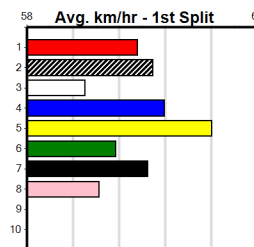

THE BECKLEY CENTRE GEELONG (300+

Distance: 400m, Race Type: Maiden, Total Prizemoney: $1,530
1st: $1,000, 2nd: $320, 3rd: $160, 4th: $50

Watchdog Tips:

Bet:

Form Box	Wgt	Dist	Track	Date	Time	BON	Margin	1st/2nd (Time)	PIR	Checked	Comment	WR	Split 1	S/P	Grade

1

DANCE THE MARJEN [M]

BK Bitch Jan-22 Sire: FARLEY TURBO Dam: PRINCESS MARJEN
Owner(s): STEV MARJEN (SYN), I Marr, C Stevens, L Burford Trainer: David Jensen (Woodstock)
Winning Distances: < 300m (0) 300 - 399m (0) 400 - 499m (0) 500 - 599m (0) 600 - 699m (0) > 700m (0)

Winning Weights:

Rank	Sex	Age	Wgt	Dist	Track	Date	Time	BON	Margin	Sire	Dam	PIR	Checked	Comment	WR	Split 1	S/P	Grade
6th	(7)	30.3	350	HVL	R2	17-May-24	20.26	19.45	8.00L	ASTON MAPLE (19.71)	M/4	.	.	.	.	6.88	$7.90	T3-M
7th	(3)	29.3	390	SHP	R1	29-Jun-24	23.62	22.71	10.00	CHASING CHAPPY (22.95)	M/33	.	.	.	.	8.80	$8.60	T3-M
3rd	(4)	28.6	390	WBL	R1	22-Jul-24	23.18	22.22	3.25L	PAW JANELLE (22.96)	M/22	.	.	.	.	8.97	$4.40	M
7th	(7)	29.0	390	WBL	R2	05-Aug-24	23.91	22.42	12.00	MORAINÉ GLORIA (23.10)	M/77	.	.	.	.	9.41	$9.70	M
4th	(3)	29.2	350	HVL	R2	30-Aug-24	19.86	19.45	4.00L	ALL IN OLLIE (19.60)	M/4	.	.	.	.	6.76	$50.80	T3-M
6th	(5)	29.6	400	WGL	R2	05-Sep-24	23.97	23.16	11.00	LET'S MAKE UP (23.26)	S/66	.	.	VO	.	8.93	$7.60	M
3rd	(5)	29.5	350	HVL	R2	20-Sep-24	20.01	19.41	4.50L	SHAUN LEE ROSE (19.70)	M/5	.	.	.	.	6.79	$9.50	M
6th	(4)	29.6	300	HVL	R2	27-Sep-24	17.95	16.87	14.00	BIG REVEAL (17.00)	M/5	.	.	VO	.	4.26	$10.00	T3-M

Last 3 wins NOT included above

Bx	1st	2nd	3rd	4th	5th	6th	7th	8th
1					1			
2								1
3				1			1	
4			1			1		
5		1	1			1		
6								
7						1	1	1
8								

Prize Best	$690.00
Starts	FSH
Trk/Dts	12-0-1-2
APM	0-0-0-0
	424

2

FOXY FRECKLES (NSW)[M]

WDKBD Bitch Jan-23 Sire: EBBY JET POWER Dam: STACEY BOTT
Owner(s): G Smith Trainer: Geoff Smith (Mill Park)
Winning Distances: < 300m (0) 300 - 399m (0) 400 - 499m (0) 500 - 599m (0) 600 - 699m (0) > 700m (0)

Winning Weights:

Rank	Sex	Age	Wgt	Dist	Track	Date	Time	BON	Margin	Sire	Dam	PIR	Checked	Comment	WR	Split 1	S/P	Grade
6th	(1)	27.5	400	GEL	R1	31-Aug-24	24.21	22.30	19.00	SAINTLY HIGHWAY (22.91)	M/56	.	.	.	.	8.78	$11.50	M
8th	(1)	27.7	300	HVL	R3	04-Sep-24	17.19	16.39	8.50L	FISTS WILL FLY (16.60)	M/3	.	.	.	.	4.01	$97.40	MH

Last 3 wins NOT included above

Bx	1st	2nd	3rd	4th	5th	6th	7th	8th
1						1		1
2								
3								
4								
5								
6								
7								
8								

Prize Best	$0.00
Starts	24.21(1)-31/8/24
Trk/Dts	2-0-0-0
APM	1-0-0-0
	0

3

PAW KINSLEY [M]

WF Bitch Jan-23 Sire: YOZO BALE Dam: KNICKS BALE
Owner(s): B Wheeler Trainer: Correy Grenfell (Anakie)
Winning Distances: < 300m (0) 300 - 399m (0) 400 - 499m (0) 500 - 599m (0) 600 - 699m (0) > 700m (0)

Winning Weights:

Rank	Sex	Age	Wgt	Dist	Track	Date	Time	BON	Margin	Sire	Dam	PIR	Checked	Comment	WR	Split 1	S/P	Grade
5th	(3)	28.2	400	GEL	R1	13-Sep-24	23.96	22.65	15.00	MORE BEER PLEASE (22.91)	Q/55	.	.	.	.	9.11	$15.50	M
7th	(8)	28.0	450	BAL	R4	25-Sep-24	26.74	25.40	12.00	PAW BARTON (25.94)	M/777	.	.	.	.	7.02	$28.50	MH
4th	(8)	28.1	400	GEL	R1	01-Oct-24	23.60	22.76	12.00	PAW MADDOX (22.78)	S/85	.	.	.	.	8.79	$8.10	M

Last 3 wins NOT included above

Bx	1st	2nd	3rd	4th	5th	6th	7th	8th
1								
2								
3					1			
4								
5								
6								
7								
8			1				1	

Prize Best	$50.00
Starts	23.60(8)-1/10/24
Trk/Dts	3-0-0-0
APM	2-0-0-0
	50