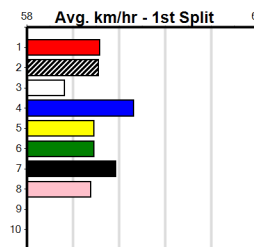

SPORTSBET GREEN TICKS (300+ RANK)

Distance: 460m, Race Type: Maiden, Total Prizemoney: $1,530
1st: $1,000, 2nd: $320, 3rd: $160, 4th: $50

Watchdog Tips: ☐ ☐ ☐ ☐ ☐ Bet:

Form	Box	Wgt	Dist	Track	Date	Time	BON	Margin	1st/2nd (Time)	PIR	Checked	Comment	WR	Split 1	S/P	Grade

1

MASQUERADE PARTY [M]
BK Bitch Jan-23 Sire: FERNANDO BALE Dam: IT'S MY PARTY
Owner(s): CHAMPAGNE PTN (SYN), S Smith, A Langton Trainer: Angela Langton (Anakie)
Winning Distances: < 300m (0) 300 - 399m (0) 400 - 499m (0) 500 - 599m (0) 600 - 699m (0) > 700m (0)

Winning Weights:

2nd (4)	27.7	400	GEL	R2	31-Aug-24	23.12	22.30	11.00	PAW UTILITY (22.42)	M/52				8.66	$5.90	M
5th (6)	27.6	400	GEL	R2	06-Sep-24	23.34	22.68	7.00L	PAW KATTIA (22.86)	S/85		VO		9.05	$5.20	M
7th (2)	27.7	460	GEL	R3	20-Sep-24	26.53	25.75	6.50L	GLISTENING (26.11)	S/776				6.91	$12.30	M
4th (3)	27.9	460	GEL	R4	01-Oct-24	26.64	26.08	7.50L	PAW IMPERIAL (26.14)	M/456				6.82	$3.30	M

Last 3 wins NOT included above

Box History

Bx	1st	2nd	3rd	4th	5th	6th	7th	8th
1								
2								1
3				1				
4		1						
5								
6					1			
7								
8								

Prize Best	$570.00
Starts	26.53(2)-20/9/24
Trk/Dts	4-0-1-0
APM	2-0-0-0
	466

2

RING THAT BELLE [M]
BK Bitch Nov-22 Sire: BELLA INFRARED Dam: MEPUNGA MOLLY
Owner(s): G Farrugia Trainer: Mark Johnson (Ross Creek)
Winning Distances: < 300m (0) 300 - 399m (0) 400 - 499m (0) 500 - 599m (0) 600 - 699m (0) > 700m (0)

Winning Weights:

6th (8)	26.8	390	WBL	R2	15-Aug-24	23.11	21.75	12.00	MORE WINE PLEASE (22.28)	M/56				8.91	$11.10	M
6th (1)	26.6	450	WBL	R2	22-Aug-24	26.30	24.98	10.00	PAW WINCEY (25.60)	M/566				6.86	$16.70	M
7th (6)	26.6	410	HOR	R1	27-Aug-24	24.82	23.09	18.00	DINOSAUR (23.60)	M/77				11.53	$12.70	M
6th (6)	27.4	390	BAL	R1	16-Sep-24	23.30	22.20	4.75L	ASTON VERGARA (22.98)	S/88				8.89	$13.10	T3-M
6th (3)	27.0	390	BAL	R3	23-Sep-24	23.50	22.35	12.00	PIPPA (22.71)	M/54				8.86	$11.00	T3-M
4th (2)	26.9	390	BAL	R2	30-Sep-24	22.89	22.39	3.00L	WALTZING BRUTE (22.69)	M/25				8.74	$44.50	T3-M

Last 3 wins NOT included above

Box History

Bx	1st	2nd	3rd	4th	5th	6th	7th	8th
1								1
2				1				
3							1	
4								
5								
6						1	1	
7								
8							1	

Prize Best	$50.00
Starts	FSH
Trk/Dts	6-0-0-0
APM	0-0-0-0
	50