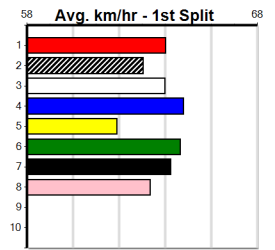

SPORTSBET MAKE IT A MULTI (300+ RANK)

Distance: 400m, Race Type: Mixed 6/7, Total Prizemoney: $1,530
1st: $1,000, 2nd: $320, 3rd: $160, 4th: $50

Watchdog Tips:

Bet:

Table header with columns: Form Box, Wgt, Dist, Track, Date, Time, BON, Margin, 1st/2nd (Time), PIR, Checked, Comment, W/R, Split 1, S/P, Grade

JUICY GOSSIP [7]
BE Bitch Feb-23 Sire: HIGH EARNER Dam: DEVEL SIXTEEN
Owner(s): A Lie
Trainer: Dylan Sharp (Lara)
Winning Distances: < 300m (0) 300 - 399m (0) 400 - 499m (1) 500 - 599m (0) 600 - 699m (0) > 700m (0)
Winning Weights: 24.5(1)
Box History table and Prize Best Starts Trk/Dts APM summary.

DUSTY ALICE [7]
F Bitch Aug-22 Sire: AUSSIE INFRARED Dam: PAIR OF NINES
Owner(s): Vi Alskar Hundar (SYN), A Lie, J Sharp
Trainer: Jason Sharp (Lara)
Winning Distances: < 300m (0) 300 - 399m (0) 400 - 499m (1) 500 - 599m (0) 600 - 699m (0) > 700m (0)
Winning Weights: 25.8(1)
Box History table and Prize Best Starts Trk/Dts APM summary.

RIVERDALE TURBO [6]
BK Dog Aug-21 Sire: FERNANDO BALE Dam: CRUISING BETTY
Owner(s): RIVERDALE (SYN), M Abela, I Green, C Abela
Trainer: Cathrine Abela (Little River)
Winning Distances: < 300m (0) 300 - 399m (0) 400 - 499m (2) 500 - 599m (0) 600 - 699m (0) > 700m (0)
Winning Weights: 32.8(1) 33.3(1)
Box History table and Prize Best Starts Trk/Dts APM summary.

SPICY MADAM [7]
BK Bitch Mar-22 Sire: BERNARDO Dam: HOOK ALONG BOOK
Owner(s): D Kerr
Trainer: Belinda Connolly (Caldermeade)
Winning Distances: < 300m (0) 300 - 399m (1) 400 - 499m (0) 500 - 599m (0) 600 - 699m (0) > 700m (0)
Winning Weights: 25.8(1)
Box History table and Prize Best Starts Trk/Dts APM summary.

NAILED IT [6]
BD Bitch Jul-22 Sire: SH AVATAR Dam: FAIRYTALE WISH
Owner(s): C Capuano
Trainer: Chloe Dew (Anakie)
Winning Distances: < 300m (0) 300 - 399m (0) 400 - 499m (2) 500 - 599m (0) 600 - 699m (0) > 700m (0)
Winning Weights: 24.9(1) 25.2(1)
Box History table and Prize Best Starts Trk/Dts APM summary.