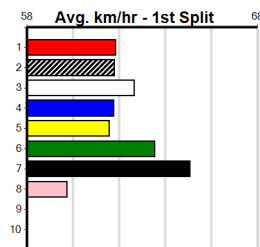

MELBOURNE CONTAINER PARK (300+ RANK)

Distance: 400m, Race Type: Grade 7, Total Prizemoney: $1,530
1st: $1,000, 2nd: $320, 3rd: $160, 4th: $50

Watchdog Tips: [ ] [ ] [ ] [ ] Bet: [ ]

Form Box Wgt Dist Track Date Time BON Margin 1st/2nd (Time) PIR Checked Comment WR Split 1 S/P Grade

CLIFFORD BALE (NSW)[7]
RF Dog Sep-21 Sire: ALLEN DEED Dam: DYNA KELLY
Owner(s): D Torr
Winning Distances: < 300m (0) 300 - 399m (0) 400 - 499m (1) 500 - 599m (0) 600 - 699m (0) > 700m (0)
Winning Weights: 31.3(1)
7th (6) 30.6 400 GEL R9 30-Apr-24 24.34 22.73 19.00 GROVER BALE (23.04) S/86 . . . . 9.10 $9.60 7
6th (5) 32.4 425 BEN R3 17-Jul-24 25.07 24.18 8.50L JOHNNIE BLUE (24.49) Q/344 . . . . 6.75 $21.80 T3-7
7th (2) 33.0 425 BEN R4 24-Jul-24 25.30 24.31 12.00 SHAKA BIG CHIEF (24.51) S/887 . . . . 7.18 $5.30 7
7th (5) 32.9 425 BEN R4 07-Aug-24 25.48 24.28 14.00 SEE SPARKS FLY (24.57) M/667 . . . . 6.91 $5.70 7
5th (4) 32.2 400 GEL R10 13-Aug-24 23.72 22.63 10.00 ASTON SEAN (23.04) S/55 . . . W 9.02 $11.60 7
8th (7) 31.7 400 GEL R9 03-Sep-24 24.06 22.31 18.00 BOMBARDA MAXIMA (22.85) M/48 . . . . 8.75 $124.40 7
8th (2) 31.5 410 HOR R10 15-Sep-24 25.10 23.03 21.00 WISDOM BALE (23.67) Q/68 . . . . 11.34 $33.70 7
7th (3) 31.5 410 HOR R10 21-Sep-24 24.49 23.33 10.00 PYRENEES CHATEAU (23.82) Q/44 . . . . 10.79 $117.50 7
Last 3 wins NOT included above
1st (2) 31.3 400 GEL R2 26-Mar-24 23.02 22.68 3.00L GO NOW (23.22) Q/11 . . . . 8.48 $9.80 M

Box History
Bx 1st 2nd 3rd 4th 5th 6th 7th 8th
1 1 . . . .
2 1 . . . .
3 . . . .
4 1 . . . .
5 . . . .
6 . . . .
7 . . . .
8 . . . .
Prize Best $2090.00
Starts 23.02(2)-26/3/24
Trk/Dts 18-1-2-0
APM 12-1-2-0 231

ASTON DIMITRI [7]
BEW Dog Mar-22 Sire: FERNANDO BALE Dam: ASTON TOPAZ
Owner(s): R Borda
Winning Distances: < 300m (0) 300 - 399m (1) 400 - 499m (0) 500 - 599m (0) 600 - 699m (0) > 700m (0)
Winning Weights: 30.6(1)
8th (7) 29.9 400 GEL R2 03-Aug-24 24.94 22.64 23.00 GROOVIN' (23.33) S/88 . . . VO . 9.31 $4.60 M
5th (4) 29.2 425 BEN R1 14-Aug-24 24.90 23.98 8.50L TRUMPETER ROCK (24.31) M/665 . . . . 6.98 $28.40 T3-M
5th (3) 30.1 400 GEL R1 20-Aug-24 23.37 22.49 8.00L BLONDE MUSTANG (22.83) M/75 . . . . 8.80 $12.20 M
4th (4) 30.1 400 GEL R1 03-Sep-24 23.14 22.31 6.50L MAGIC MILEY (22.69) S/64 . . . . 8.80 $22.70 M
4th (1) 30.1 450 WBL R2 16-Sep-24 26.82 25.73 11.00 PINEAPPLE JUICE (26.06) M/222 . . . . 6.86 $5.30 M
3rd (6) 30.5 450 WBL R2 23-Sep-24 26.56 25.56 11.00 CONDAH EXPRESS (25.83) M/323 . . . . 6.83 $9.70 M
2nd (7) 30.2 390 WBL R2 30-Sep-24 22.70 22.34 1.5L COLLINDA BLUE (22.60) S/32 . . . . 8.99 $8.70 M
1st (2) 30.6 390 SHP R1 03-Oct-24 22.73 22.08 0.25L ASTON NAXXAR (22.74) S/55 . . . SW . 8.90 $5.40 T3-M
Last 3 wins NOT included above

Box History
Bx 1st 2nd 3rd 4th 5th 6th 7th 8th
1 1 . . . .
2 1 . . . .
3 . . . .
4 1 . . . .
5 . . . .
6 . . . .
7 1 . . . .
8 . . . .
Prize Best $3145.00
Starts 23.03(4)-21/6/24
Trk/Dts 14-1-2-3
APM 7-0-1-1 2781