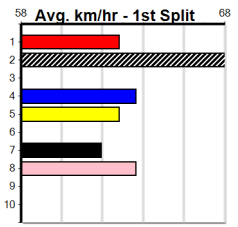

Horsham

CHS GROUP

Distance: 410m, Race Type: Grade 7, Total Prizemoney: \$2,925
1st: \$1,950, 2nd: \$600, 3rd: \$300, 4th: \$75

9

8:35PM

(VIC time)

WHO MADE YOU (2) showed early speed in his good last start win and he looks set to lead from go to whoa in a race of this nature. GOOD GIRL KIWI (1) can be a bit hit or miss early in her races but she could be the main danger from the gun draw.