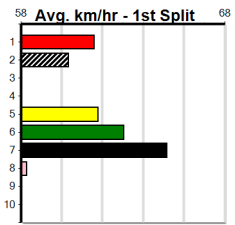

Horsham

SHIMA SHINE AT STUD

Distance: 410m, Race Type: Maiden, Total Prizemoney: \$2,535
1st: \$1,680, 2nd: \$520, 3rd: \$260, 4th: \$75

3

6:27PM

(VIC time)

ALWAYS LOYAL (7) ran a good placing last start and she may have a bit too much class for her rivals in this. TINDAL JET (5) has recorded handy placings in her last 2 starts and she may be the danger with an ounce of luck early here.