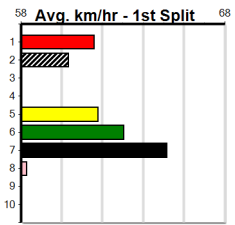

Horsham

SHIMA SHINE AT STUD

Distance: 410m, Race Type: Maiden, Total Prizemoney: $2,535
1st: $1,680, 2nd: $520, 3rd: $260, 4th: $75

3

6:27PM

(VIC time)

ALWAYS LOYAL (7) ran a good placing last start and she may have a bit too much class for her rivals in this. TINDAL JET (5) has recorded handy placings in her last 2 starts and she may be the danger with an ounce of luck early here.

Watchdog Tips: **7** **5** **6** **8** **Bet:** **Trifecta 5,7/5,6,7/2,5,6,7,8 ($10 - 83.33%)**