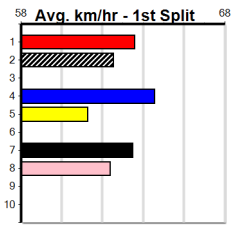

1	2	3	4	5	6	7	8
1		2	1	2			
Prize	\$20,645.63						
Best	23.46						
Starts	68-6-15-14						
Trk/Dst	1-0-0-1						
APM	\$4350						

1	2	3	4	5	6	7	8
		1	2	1			
Prize	\$7,975.00						
Best	23.51						
Starts	27-4-6-1						
Trk/Dst	2-0-0-0						
APM	\$3610						

1

Horsham

SPORTSBET EVERY DOG HAS ITS DAY

Distance: 485m, Race Type: Grade 5 T3, Total Prizemoney: \$3,340
1st: \$2,230, 2nd: \$690, 3rd: \$345, 4th: \$75

12

9:28PM

(VIC time)

MIRA BALE (1) recorded a good win from this draw four starts back and she could be the one to beat again in this. WHITE BREW (7) can wind up mid race and he looks suited by the smaller field here and can challenge.