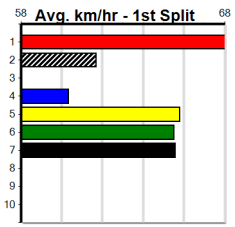

Horsham

WARRACK BUTCHERY

Distance: 410m, Race Type: Maiden, Total Prizemoney: \$2,535
1st: \$1,680, 2nd: \$520, 3rd: \$260, 4th: \$75

2

6:10PM

(VIC time)

MEAN PEACE (1) led for a long way here in her debut last week and she is drawn to lead again and may prove too classy today. SOLAR EBONY (2) has shown good mid race pace in her last 2 starts and she could get the run behind the speed and challenge.