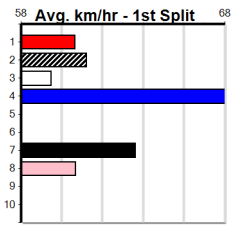

Horsham

SPORTSBET WE LET THE DOGS OUT

Distance: 410m, Race Type: Maiden, Total Prizemoney: $2,535
1st: $1,680, 2nd: $520, 3rd: $260, 4th: $75

1
5:52PM
(VIC time)

ZIPPING DIEGO (4) led for a long way in her debut here last start and if she can find the arm again in this she may be hard to beat. VENETIAN BLUE (8) looks much better drawn here after her luckless debut and she looks like the main danger.

Watchdog Tips: **4** **1** **8** **2** **Bet:** **Quinella 1/4 ($10 for 1000%)**

Form	Box	Weight	Dist	Track	Date	Time	BON	Margin	1st/2nd (Time)	PIR	Checked	Comment	W/R	Split 1	S/P	Grade	Winning Boxes								
1 VENETIAN BLUE [M]																	<i>Well drawn, no luck here on debut, main danger.</i>								
BE	B				Feb-23													1	2	3	4	5	6	7	8
Trainer: Heather Baxter (Murtoa) $4.60																	Prize Best $0.00								
7th (8) 29.1 410 HOR R1 01-Oct-24 24.58 22.85 15.00LMAXIMUM BARB (23.54) M/76 11.12 $9.90 M																	Starts 24.58								
Owner(s): CHAMPAGNE PTN (SYN), S Smith, A Langton																	Trk/Dst 1-0-0-0								
																	APM $0								
2 HUSKY BAILEY [M]																	<i>Far from disgraced in his first 2, can threaten.</i>								
BK	D				Nov-22													1	2	3	4	5	6	7	8
Trainer: Jennifer Torr (Myers Flat) $7.00																	Prize Best $75.00								
4th (8) 34.0 410 HOR R4 15-Sep-24 24.10 23.03 6.00LIVORY NARWHAL (23.70) S/55 11.12 $12.70 M																	Starts 24.10								
5th (8) 33.8 410 HOR R2 21-Sep-24 24.15 23.33 12.00LBAG OF SNAGS (23.33) S/77 11.00 $8.50 M																	Trk/Dst 2-0-0-0								
Owner(s): S Bailey																	APM $75								
3 SOLAR KATE [M]																	<i>Been well beaten in all 5 starts, looks unlikely.</i>								
BK	B				Dec-22													1	2	3	4	5	6	7	8
Trainer: Victor Millington (Mt Cole) $15.00																	Prize Best $0.00								
F (4) 25.0 410 HOR R2 03-Sep-24 0.00 23.05 .NUTLEY BOY (24.30) Q/88 V5 12.86 $57.60 M																	Starts 24.37								
6th (2) 24.9 390 BAL R1 11-Sep-24 23.26 22.05 10.00LRHUBARB (22.56) M/77 9.01 $91.40 M																	Trk/Dst 5-0-0-0								
8th (8) 24.7 410 HOR R2 15-Sep-24 24.72 23.03 16.00DELLE MISTER (23.66) M/88 W 11.21 $27.00 M																	APM $0								
6th (6) 24.7 410 HOR R3 21-Sep-24 24.37 23.33 13.00LCRACKERJACK REED (23.52) M/56 11.16 $68.00 M																									
Owner(s): V Millington																									
4 ZIPPING DIEGO (NSW)[M]																	<i>Led for a long way in her debut, can go close.</i>								
BK	B				Dec-22													1	2	3	4	5	6	7	8
Trainer: Robert Camilleri (Lara) $2.80																	Prize Best $520.00								
2nd (1) 28.8 410 HOR R1 01-Oct-24 23.59 22.85 0.75LMAXIMUM BARB (23.54) M/11 10.40 $2.10 M																	Starts 23.59								
Owner(s): Hallinan Hallinan (SYN), M Hallinan, F Hallinan																	Trk/Dst 1-0-1-0								
																	APM $520								
5 *** VACANT BOX ***																									
Trainer:																									
Owner(s):																									
6 ZINZAN CIAN (NSW)[M]																	<i>Out of a steady NSW dam, betting best guide.</i>								
BEF	B				Feb-23													1	2	3	4	5	6	7	8
Trainer: Derek Faulknall (Elphinstone) $8.00																	Prize Best $0								
Owner(s): D Faulknall																	Starts FSH								
																	Trk/Dst 0-0-0-0								
																	APM $0								
7 ASTON RIOT [M]																	<i>Well supported but one paced on debut, place best.</i>								
BK	B				Nov-22													1	2	3	4	5	6	7	8
Trainer: Mark McClelland (Lovely Banks) $6.50																	Prize Best $0.00								
5th (8) 29.0 400 GEL R2 27-Sep-24 23.36 22.22 9.50LLIGHTNING RANGE (22.70) M/55 8.76 $3.10 M																	Starts FSH								
Owner(s): R Borda																	Trk/Dst 1-0-0-0								
																	APM $0