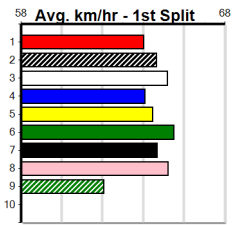

WEBB CON MARINE

Distance: 485m, Race Type: Mixed 4/5, Total Prizemoney: \$3,875
1st: \$2,600, 2nd: \$800, 3rd: \$400, 4th: \$75

8

8:15PM

(VIC time)

DIMORA CRUZ (6) has shown good speed in his top recent efforts and he may prove hard to reel in if he can find the arm here. BREAKDOWN (8) has been racing well of late and he has the speed to be prominent throughout in this.