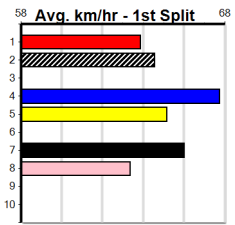

Horsham

10

8:53PM

(VIC time)

HORSHAM DOORS & GLASS

Distance: 410m, Race Type: Grade 6, Total Prizemoney: \$2,925

1st: \$1,950, 2nd: \$600, 3rd: \$300, 4th: \$75

Watchdog Tips: