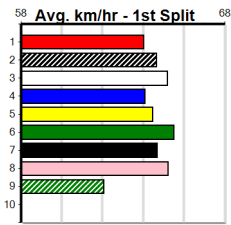

DIMORA CRUZ (6) has shown good speed in his top recent efforts and he may prove hard to reel in if he can find the arm here. SIMPLY STYLISH (5) is a strong type and he just needs a little luck in the early stages

Watchdog Tips:

6

5

2

3

Bet:

Win 6

Main race results table with columns: Form, Box, Weight, Dist, Track, Date, Time, BON, Margin, 1st/2nd (Time), PIR, Checked, Comment, W/R, Split 1, S/P, Grade. Includes race details for 10 races, including winners like ZIANNA ROSE, LOVE MADE ME, DYNADRIA, LIVERPOOL FLYER, SIMPLY SMARTER, DIMORA FLASH, MISS BOOMING, ELUSIVE JEWEL, and SAMUS ALLEN.