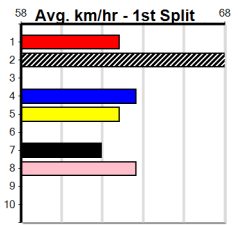

Horsham

CHS GROUP

Distance: 410m, Race Type: Grade 7, Total Prizemoney: \$2,925
1st: \$1,950, 2nd: \$600, 3rd: \$300, 4th: \$75

9

8:35PM

(VIC time)

WHO MADE YOU (2) showed early speed in his good last start win and he looks set to lead from go to whoa in a race of this nature. GOOD GIRL KIWI (1) can be a bit hit or miss early in her races but she could be the main danger from the gun draw.