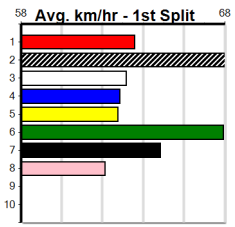

ON-SITE ENGINEERING

Distance: 485m, Race Type: Mixed 6/7, Total Prizemoney: \$3,340
1st: \$2,230, 2nd: \$690, 3rd: \$345, 4th: \$75

7

7:56PM
(VIC time)

TAPPET (4) was an explosive winner here last time out and he may only need an ounce of luck early to salute again. INFRA ROCK (8) can show good mid race burn in his races and with a scratching inside he gets room to wind up and challenge.