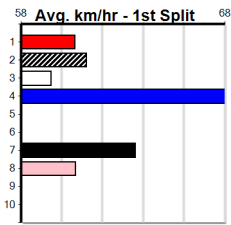

SPORTSBET WE LET THE DOGS OUT

Distance: 410m, Race Type: Maiden, Total Prizemoney: $2,535
1st: $1,680, 2nd: $520, 3rd: $260, 4th: $75

1
5:52PM
(VIC time)

ZIPPING DIEGO (4) led for a long way in her debut here last start and if she can find the arm again in this she may be hard to beat. VENETIAN BLUE (8) looks much better drawn here after her luckless debut and she looks like the main danger.

Watchdog Tips: **4** **1** **8** **2** **Bet:** **Quinella 1/4 ($10 for 1000%)**