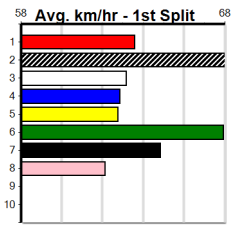

ON-SITE ENGINEERING

Distance: 485m, Race Type: Mixed 6/7, Total Prizemoney: $3,340
1st: $2,230, 2nd: $690, 3rd: $345, 4th: $75

7
7:56PM
(VIC time)

TAPPET (4) was an explosive winner here last time out and he may only need an ounce of luck early to salute again. INFRA ROCK (8) can show good mid race burn in his races and with a scratching inside he gets room to wind up and challenge.

Watchdog Tips: **4** **8** **2** **6** **Bet:** **Trifecta 4,8/2,4,8/1,2,4,6,8 ($10 - 83.33%)**