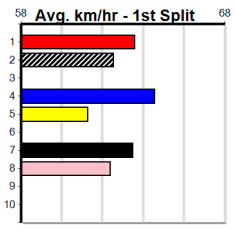

Horsham

SPORTSBET EVERY DOG HAS ITS DAY

Distance: 485m, Race Type: Grade 5 T3, Total Prizemoney: \$3,340
1st: \$2,230, 2nd: \$690, 3rd: \$345, 4th: \$75

12

9:28PM

(VIC time)

MIRA BALE (1) recorded a good win from this draw four starts back and she could be the one to beat again in this. WHITE BREW (7) can wind up mid race and he looks suited by the smaller field here and can challenge.