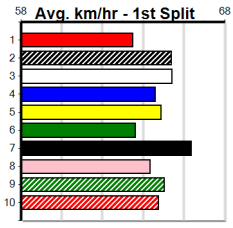

Watchdog Tips:

1

8

2

6

Bet:

Win 1

Table for Race 1: IMANI [4]. Includes fields for BK, B, Dec-21 WHISKEY RIOT, ALCYONE, \$3.60, and race results for horses like 2.25LORBIT BALE, 1.25LWESTERN'S BEAR, 4.00LTHEEGALA, 1.00LSONIC DIESEL.