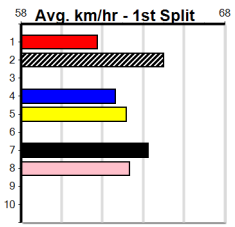

Horsham

GREYHOUND CLUBS VICTORIA

Distance: 410m, Race Type: Mixed 6/7, Total Prizemoney: \$2,925
1st: \$1,950, 2nd: \$600, 3rd: \$300, 4th: \$75

4

6:46PM

(VIC time)

SCOOBA STEVE (2) has been racing in great fashion of late including a solid win here 2 starts back and he looks hard to beat again in this. ASTON RANDALL (1) is much better than his recent form may suggest and he could be the danger.