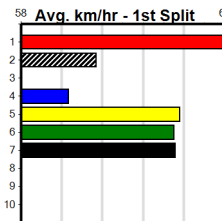

Horsham

WARRACK BUTCHERY

Distance: 410m, Race Type: Maiden, Total Prizemoney: $2,535
1st: $1,680, 2nd: $520, 3rd: $260, 4th: $75

2

6:10PM
(VIC time)

MEAN PEACE (1) led for a long way here in her debut last week and she is drawn to lead again and may prove too classy today. SOLAR EBONY (2) has shown good mid race pace in her last 2 starts and she could get the run behind the speed and challenge.

Watchdog Tips: **1** **2** **6** **7** **Bet:** Trifecta 1/2,6/2,5,6,7 ($10 - 166.67%)