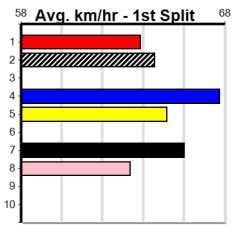

Horsham

10

8:53PM

(VIC time)

HORSHAM DOORS & GLASS

Distance: 410m, Race Type: Grade 6, Total Prizemoney: \$2,925
1st: \$1,950, 2nd: \$600, 3rd: \$300, 4th: \$75

Watchdog Tips: **1** **2** **7** **4** **Bet:** **Quinella 1/2 (\$10 for 1000%)**