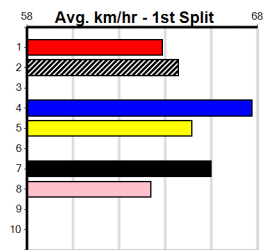

HORSHAM DOORS & GLASS

Distance: 410m, Race Type: Grade 6, Total Prizemoney: $2,925
1st: $1,950, 2nd: $600, 3rd: $300, 4th: $75

ASTON AMISHA (1) has recorded solid placings in 2 of her last 4 starts and she could be the one to beat from the gun draw here. IMPOSTER (2) has shown plenty of talent with 2 wins from his 3 starts to date and he can be right in the finish again.

Watchdog Tips: 1 2 7 4 Bet: Quinella 1/2 ($10 for 1000%)

ASTON AMISHA [6] Gun draw, solid placings in 2 of last 4, go close. $2.80
BK Bitch Jul-22 Sire: ASTON RUPEE Dam: ASTON PEREGRINE
Owner(s): R Borda
Trainer: Mark McClelland (Lovely Banks)
Winning Distances: < 300m (0) 300 - 399m (2) 400 - 499m (0) 500 - 599m (0) 600 - 699m (0) > 700m (0)
Winning Weights: 30.2(1) 30.3(1)
Box History table and Prize Best Starts Trk/Dts APM

IMPOSTER [6] Shown talent with 2 wins from 3 starts, danger. $3.20
BK Dog Feb-23 Sire: FERNANDO BALE Dam: PATRIOT EARHART
Owner(s): P Hammerstein
Trainer: Paul Hammerstein (Ararat)
Winning Distances: < 300m (0) 300 - 399m (0) 400 - 499m (2) 500 - 599m (0) 600 - 699m (0) > 700m (0)
Winning Weights: 31.9(1) 32.4(1)
Box History table and Prize Best Starts Trk/Dts APM

*** VACANT BOX ***
Sire: Dam:
Owner(s):
Trainer:
Winning Distances: < 300m (0) 300 - 399m (0) 400 - 499m (0) 500 - 599m (0) 600 - 699m (0) > 700m (0)
Winning Weights:
Box History

SUNTORY LISA [6] Has the speed to overcome tricky draw, threat. $5.50
BK Bitch Oct-22 Sire: TOMMY SHELBY Dam: KUMBIA LASS
Owner(s): CHAMPAGNE PTN (SYN), S Smith, A Langton
Trainer: Heather Baxter (Murtoa)
Winning Distances: < 300m (0) 300 - 399m (0) 400 - 499m (2) 500 - 599m (0) 600 - 699m (0) > 700m (0)
Winning Weights: 28.1(1) 28.6(1)
Box History table and Prize Best Starts Trk/Dts APM

PAW OLYMPIA (NSW)[6] Can wind up mid race, small field suits, respect. $8.00
BK Bitch Jul-22 Sire: JS FLAMIN ACE Dam: DYNA ADRIA
Owner(s): B Wheeler
Trainer: Robert Camilleri (Lara)
Winning Distances: < 300m (0) 300 - 399m (1) 400 - 499m (1) 500 - 599m (0) 600 - 699m (0) > 700m (0)
Winning Weights: 25.9(1) 26.8(1)
Box History table and Prize Best Starts Trk/Dts APM