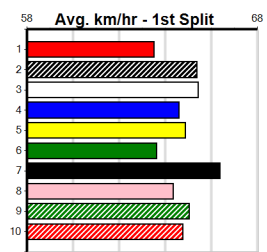

LOCKS CONSTRUCTIONS

Distance: 410m, Race Type: Mixed 4/5, Total Prizemoney: $3,360
1st: $2,250, 2nd: $690, 3rd: $345, 4th: $75

IMANI (1) looks like the class runner in this and she may only need to step on even terms to salute from this draw. KIRWAN (8) can get room to wind up in this and she could pour in the pressure in the middle stages here.

Watchdog Tips: 1 8 2 6 Bet: Win 1

IMANI [4] Class runner, can explode once balanced, go close. $3.60
Owner(s): L Moore
Winning Distances: < 300m (0) 300 - 399m (9) 400 - 499m (3) 500 - 599m (0) 600 - 699m (0) > 700m (0)
Box History table and Prize Best Starts table included.

ELARA BALE (NSW)[5] Good turn of foot once balanced, big chance here. $4.00
Owner(s): B Wheeler
Winning Distances: < 300m (0) 300 - 399m (3) 400 - 499m (5) 500 - 599m (0) 600 - 699m (0) > 700m (0)
Box History table and Prize Best Starts table included.

NUMEROUS [4] Good wins in 2 of his last 4 starts, must respect. $6.50
Owner(s): D Hammerstein
Winning Distances: < 300m (0) 300 - 399m (7) 400 - 499m (10) 500 - 599m (0) 600 - 699m (0) > 700m (0)
Box History table and Prize Best Starts table included.

DASH OF SALLY [4] Tough draw, hit or miss early, needs to hit here. $12.00
Owner(s): Friday Lunch (SYN), J Flood, B Howard, A Sherriff, D Thomas
Winning Distances: < 300m (0) 300 - 399m (1) 400 - 499m (5) 500 - 599m (0) 600 - 699m (0) > 700m (0)
Box History table and Prize Best Starts table included.

CIRCLE THE SPACE [5] Can show early speed but place may be best. $10.00
Owner(s): A Gurry
Winning Distances: < 300m (0) 300 - 399m (4) 400 - 499m (1) 500 - 599m (0) 600 - 699m (0) > 700m (0)
Box History table and Prize Best Starts table included.