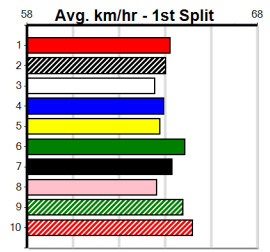

WATTS PRICE ACCOUNTANTS

Distance: 410m, Race Type: Grade 5, Total Prizemoney: $2,925
1st: $1,950, 2nd: $600, 3rd: $300, 4th: $75

QUESTON BALE (8) can get room to wind up once fully balanced in this and he may prove hard to hold out with an ounce of luck. WISDOM BALE (5) has recorded handy win in her last 2 starts here and she could challenge again in this.

Watchdog Tips: 8 5 3 4 Bet: Box Trifecta 3,4,5,8 ($10 for 41.67%)

1 HIGHWAY [5] Best racing has been from inside draws, place hope $8.50
Owner(s): D Petersen
Winning Distances: < 300m (0) 300 - 399m (3) 400 - 499m (1) 500 - 599m (0) 600 - 699m (0) > 700m (0)
Trainer: Aroha Hemingway (Rochester)

2 SUGAR BOWL ROSE [5] Smart last start placing here, cannot dismiss. $10.00
Owner(s): A Hemingway
Winning Distances: < 300m (0) 300 - 399m (4) 400 - 499m (4) 500 - 599m (0) 600 - 699m (0) > 700m (0)
Trainer: Aroha Hemingway (Rochester)

3 MAJA MANATEE [5] Been well beaten up north of late, needs luck. $5.50
Owner(s): HANDS AND HEELS (SYN), H Bailey, D Ivers
Winning Distances: < 300m (0) 300 - 399m (3) 400 - 499m (1) 500 - 599m (0) 600 - 699m (0) > 700m (0)
Trainer: Nathan Mckay (Toolleen)

4 WHERE THE FORMAN [5] Racing well, can show early speed, threat here. $3.60
Owner(s): TWO BOWERMANS (SYN), M Bowerman, A Bowerman
Winning Distances: < 300m (0) 300 - 399m (6) 400 - 499m (0) 500 - 599m (0) 600 - 699m (0) > 700m (0)
Trainer: Michael Bowerman (Raglan)

5 WISDOM BALE (NSW)[5] Handy wins here in her last 2 starts, major player $4.60
Owner(s): T Kennedy-harris
Winning Distances: < 300m (0) 300 - 399m (0) 400 - 499m (3) 500 - 599m (0) 600 - 699m (0) > 700m (0)
Trainer: Luke Harris (Devon Meadows)