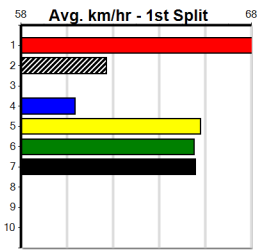

Horsham

2

6:10PM

(VIC time)

WARRACK BUTCHERY

Distance: 410m, Race Type: Maiden, Total Prizemoney: $2,535
1st: $1,680, 2nd: $520, 3rd: $260, 4th: $75

MEAN PEACE (1) led for a long way here in her debut last week and she is drawn to lead again and may prove too classy today. SOLAR EBONY (2) has shown good mid race pace in her last 2 starts and she could get the run behind the speed and challenge.

Watchdog Tips: 1 2 6 7 **Bet:** Trifecta 1/2,6/2,5,6,7 ($10 - 166.67%)

Form Box Wgt Dist Track Date Time BON Margin 1st/2nd (Time) PIR Checked Comment W/R Split 1 S/P Grade

1

MEAN PEACE (NSW)[M] **$3.20**
BK Bitch Feb-23 Sire: FERAL FRANKY Dam: UNLEASH THE FUN
Owner(s): N Mcevilley Trainer: Garry George (Beulah)
Winning Distances: < 300m (0) 300 - 399m (0) 400 - 499m (0) 500 - 599m (0) 600 - 699m (0) > 700m (0)
Winning Weights:
2nd (5) 28.5 410 HOR R2 01-Oct-24 23.40 22.85 0.50L ZIPPING MUFASA (23.36) M/11 10.16 $4.70 M

Box History

Bx	1st	2nd	3rd	4th	5th	6th	7th	8th
1								
2								
3								
4								
5		1						
6								
7								
8								

Prize Best $520.00
Starts 23.40(5)-1/10/24
Trk/Dts 1-0-1-0
APM 1-0-1-0 520

Last 3 wins NOT included above

2

SOLAR EBONY [M] **$10.00**
BE Bitch Dec-22 Sire: FERAL FRANKY Dam: SOLAR LIFE
Owner(s): V Millington Trainer: Victor Millington (Mt Cole)
Winning Distances: < 300m (0) 300 - 399m (0) 400 - 499m (0) 500 - 599m (0) 600 - 699m (0) > 700m (0)
Winning Weights:
3rd (8) 27.0 410 HOR R2 27-Aug-24 24.06 23.09 5.50L CRANK IT (23.69) S/54 10.92 $20.30 M
8th (4) 26.6 410 HOR R1 03-Sep-24 24.27 23.05 8.50L SUNTORY LISA (23.68) S/88 11.03 $7.50 M
4th (4) 26.7 390 BAL R3 11-Sep-24 22.87 22.05 7.00L THAT'S MY COUSIN (22.39) M/55 8.92 $30.00 M
6th (8) 26.6 410 HOR R3 15-Sep-24 25.33 23.03 27.00 UP HILL SHILOH (23.48) S/86 11.47 $13.40 M
2nd (2) 26.6 410 HOR R2 21-Sep-24 23.77 23.33 6.50L BAG OF SNAGS (23.33) M/53 10.81 $22.90 M
3rd (3) 26.2 410 HOR R2 01-Oct-24 23.43 22.85 1.00L ZIPPING MUFASA (23.36) M/33 10.48 $74.70 M

Box History

Bx	1st	2nd	3rd	4th	5th	6th	7th	8th
1								
2		1						
3			1					
4				1				1
5					1			
6								
7								
8		1				1		

Prize Best $1115.00
Starts 23.43(3)-1/10/24
Trk/Dts 6-0-1-2
APM 5-0-1-2 1063

Last 3 wins NOT included above

3

ZINZAN PAPER (NSW)[M] **$8.00**
BE Dog Feb-23 Sire: ZINZAN BROOKE Dam: PEBBLES CIAN
Owner(s): D Faulknall Trainer: Derek Faulknall (Elphinstone)
Winning Distances: < 300m (0) 300 - 399m (0) 400 - 499m (0) 500 - 599m (0) 600 - 699m (0) > 700m (0)
Winning Weights:

Box History

Bx	1st	2nd	3rd	4th	5th	6th	7th	8th
1								
2								
3								
4								
5								
6								
7								
8								

Prize Best $0
Starts 0-0-0-0
Trk/Dts 0-0-0-0
APM 0

Last 3 wins NOT included above

4

HUSKY SARA LEE [M] **$21.00**
BK Bitch Nov-22 Sire: BERNARDO Dam: HUSKY FLYER
Owner(s): S Bailey Trainer: David Torr (Myers Flat)
Winning Distances: < 300m (0) 300 - 399m (0) 400 - 499m (0) 500 - 599m (0) 600 - 699m (0) > 700m (0)
Winning Weights:
8th (1) 27.2 410 HOR R1 15-Sep-24 24.75 23.03 14.00 SQUEEGEE'S RIDE (23.80) M/88 11.44 $5.50 M
4th (1) 27.2 410 HOR R4 21-Sep-24 23.91 23.33 6.50L BIG SUNSHINE (23.48) S/54 10.89 $24.10 M

Box History

Bx	1st	2nd	3rd	4th	5th	6th	7th	8th
1				1				1
2								
3								
4								
5								
6								
7								
8								

Prize Best $75.00
Starts 23.91(1)-21/9/24
Trk/Dts 2-0-0-0
APM 2-0-0-0 75

Last 3 wins NOT included above