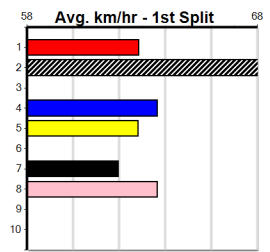

CHS GROUP

Distance: 410m, Race Type: Grade 7, Total Prizemoney: $2,925
1st: $1,950, 2nd: $600, 3rd: $300, 4th: $75

WHO MADE YOU (2) showed early speed in his good last start win and he looks set to lead from go to whoa in a race of this nature. GOOD GIRL KIWI (1) can be a bit hit or miss early in her races but she could be the main danger from the gun draw.

Watchdog Tips: 2 1 8 7 Bet: Trifecta 2/1,7,8/1,7,8 ($10 - 166.67%)

Race card for GOOD GIRL KIWI [7]. Includes details on sire (GOOD ODDS HARADA), dam (JILLIBY CAZ), trainer (Aroha Hemingway), and a box history table. A large red number '1' is on the left margin.

Race card for WHO MADE YOU [7]. Includes details on sire (ASTON RUPEE), dam (AYIA SOPHIA), trainer (Jeff Gorgioski), and a box history table. A large red number '2' is on the left margin.

*** VACANT BOX *** section with fields for Owner(s), Sire, Dam, and Trainer.

Race card for BACK RUBY [7]. Includes details on sire (BARCIA BALE), dam (GOOD GIRL SANDY), trainer (Aroha Hemingway), and a box history table. A large blue number '4' is on the left margin.

Race card for TOTAL GARTH (NSW)[7]. Includes details on sire (ZIPPING GARTH), dam (LEYENDA), trainer (Darren Petersen), and a box history table. A large yellow number '5' is on the left margin.