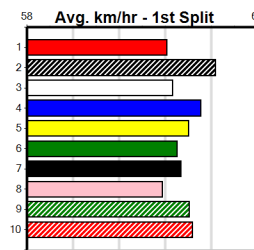

CRYMELON KENNELS

Distance: 410m, Race Type: Grade 5, Total Prizemoney: $2,925
1st: $1,950, 2nd: $600, 3rd: $300, 4th: $75

PAW PAVLOV (6) has been racing well in recent times including a solid last start win and he may be the one to beat again. TADEN BALE (1) was a solid winner 4 starts back and he could be right in the finish from his gun draw here.

Watchdog Tips: 6 1 4 5 Bet: Win 6

TADEN BALE (NSW)[5] Gun draw, solid winner 4 starts back, major player $8.00
Owner(s): W Gray
Winning Distances: < 300m (0) 300 - 399m (1) 400 - 499m (3) 500 - 599m (4) 600 - 699m (0) > 700m (0)
Box History table and Prize Best Starts Trk/Dts APM

CRUDE [5] Handy win up north two starts back, place hopes. $10.00
Owner(s): N Mckay
Winning Distances: < 300m (0) 300 - 399m (2) 400 - 499m (4) 500 - 599m (0) 600 - 699m (0) > 700m (0)
Box History table and Prize Best Starts Trk/Dts APM

JUST A BREW [5] Resuming, can show good mid race pace, respect. $6.50
Owner(s): R Brewer
Winning Distances: < 300m (0) 300 - 399m (0) 400 - 499m (8) 500 - 599m (2) 600 - 699m (0) > 700m (0)
Box History table and Prize Best Starts Trk/Dts APM

SUPER SEQUIOA [5] Good turn of foot once balanced, chance here. $5.00
Owner(s): G Collins
Winning Distances: < 300m (0) 300 - 399m (1) 400 - 499m (2) 500 - 599m (0) 600 - 699m (0) > 700m (0)
Box History table and Prize Best Starts Trk/Dts APM

BOURKE [5] Good straight efforts in last 2, can threaten. $5.50
Owner(s): L Moore
Winning Distances: < 300m (0) 300 - 399m (2) 400 - 499m (4) 500 - 599m (1) 600 - 699m (0) > 700m (0)
Box History table and Prize Best Starts Trk/Dts APM