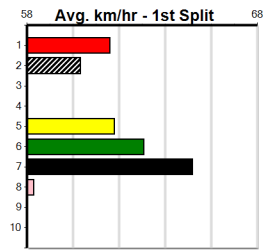

Horsham

3

6:27PM

(VIC time)

SHIMA SHINE AT STUD

Distance: 410m, Race Type: Maiden, Total Prizemoney: $2,535
1st: $1,680, 2nd: $520, 3rd: $260, 4th: $75

ALWAYS LOYAL (7) ran a good placing last start and she may have a bit too much class for her rivals in this. TINDAL JET (5) has recorded handy placings in her last 2 starts and she may be the danger with an ounce of luck early here.

Watchdog Tips: **7** **5** **6** **8** **Bet:** Trifecta 5,7/5,6,7/2,5,6,7,8 ($10 - 83.33%)

Form Box	Wgt	Dist	Track	Date	Time	BON	Margin	1st/2nd (Time)	PIR	Checked	Comment	WR	Split 1	S/P	Grade		
1	SOLAR JESSIE [M] Well beaten in her 3 starts so far, looks unlikely $21.00																
	BK	Bitch	Dec-22		Sire: FERAL FRANKY		Dam: SOLAR LIFE		Trainer: Victor Millington (Mt Cole)								
	Owner(s): V Millington																
	Winning Distances: < 300m (0) 300 - 399m (0) 400 - 499m (0) 500 - 599m (0) 600 - 699m (0) > 700m (0)																
	Winning Weights:																
	5th (5)	26.6	410	HOR	R2	27-Aug-24	24.30	23.09	9.00L CRANK IT (23.69)	M/46	.	.	.	10.87	$55.70	M	
	6th (2)	26.5	410	HOR	R2	03-Sep-24	26.56	23.05	33.00 NUTLEY BOY (24.30)	M/46	.	V10	.	10.97	$13.30	M	
	8th (2)	26.1	410	HOR	R4	15-Sep-24	24.61	23.03	13.00 IVORY NARWHAL (23.70)	M/77	.	SW W	.	11.23	$47.00	M	
	Last 3 wins NOT included above																
	<table border="1"> <thead> <tr><th>Bx</th><th>1st</th><th>2nd</th><th>3rd</th><th>4th</th><th>5th</th><th>6th</th><th>7th</th><th>8th</th></tr> </thead> <tbody> <tr><td>1</td><td></td><td></td><td></td><td></td><td></td><td></td><td></td><td></td></tr> <tr><td>2</td><td></td><td></td><td></td><td></td><td></td><td>1</td><td></td><td>1</td></tr> <tr><td>3</td><td></td><td></td><td></td><td></td><td></td><td></td><td></td><td></td></tr> <tr><td>4</td><td></td><td></td><td></td><td></td><td></td><td></td><td></td><td></td></tr> <tr><td>5</td><td></td><td></td><td></td><td>1</td><td></td><td></td><td></td><td></td></tr> <tr><td>6</td><td></td><td></td><td></td><td></td><td></td><td></td><td></td><td></td></tr> <tr><td>7</td><td></td><td></td><td></td><td></td><td></td><td></td><td></td><td></td></tr> <tr><td>8</td><td></td><td></td><td></td><td></td><td></td><td></td><td></td><td></td></tr> <tr><td>Prize Best</td><td colspan="5"></td><td>$0.00</td><td colspan="3"></td></tr> <tr><td>Starts</td><td colspan="5"></td><td>24.30(5)-27/8/24</td><td colspan="3"></td></tr> <tr><td>Trk/Dts</td><td colspan="5"></td><td>3-0-0-0</td><td colspan="3"></td></tr> <tr><td>APM</td><td colspan="5"></td><td>3-0-0-0</td><td colspan="3"></td></tr> <tr><td></td><td colspan="5"></td><td>0</td><td colspan="3"></td></tr> </tbody> </table>																
2	ASTON NETWORK [M] Blew the start in his debut, will need to step. $8.50																
	F	Dog	Jan-23		Sire: GOOD ODDS HARADA		Dam: ASTON SILK		Trainer: Mark McClelland (Lovely Banks)								
	Owner(s): R Borda																
	Winning Distances: < 300m (0) 300 - 399m (0) 400 - 499m (0) 500 - 599m (0) 600 - 699m (0) > 700m (0)																
	Winning Weights:																
	6th (8)	30.2	400	GEL	R1	28-Sep-24	23.60	22.46	16.00 HE'S ALL THAT (22.52)	S/66	.	.	.	9.04	$5.90	M	
	Last 3 wins NOT included above																
	<table border="1"> <thead> <tr><th>Bx</th><th>1st</th><th>2nd</th><th>3rd</th><th>4th</th><th>5th</th><th>6th</th><th>7th</th><th>8th</th></tr> </thead> <tbody> <tr><td>1</td><td></td><td></td><td></td><td></td><td></td><td></td><td></td><td></td></tr> <tr><td>2</td><td></td><td></td><td></td><td></td><td></td><td></td><td></td><td></td></tr> <tr><td>3</td><td></td><td></td><td></td><td></td><td></td><td></td><td></td><td></td></tr> <tr><td>4</td><td></td><td></td><td></td><td></td><td></td><td></td><td></td><td></td></tr> <tr><td>5</td><td></td><td></td><td></td><td></td><td></td><td></td><td></td><td></td></tr> <tr><td>6</td><td></td><td></td><td></td><td></td><td></td><td></td><td></td><td></td></tr> <tr><td>7</td><td></td><td></td><td></td><td></td><td></td><td></td><td></td><td></td></tr> <tr><td>8</td><td></td><td></td><td></td><td></td><td></td><td></td><td>1</td><td></td></tr> <tr><td>Prize Best</td><td colspan="5"></td><td>$0.00</td><td colspan="3"></td></tr> <tr><td>Starts</td><td colspan="5"></td><td>FSH</td><td colspan="3"></td></tr> <tr><td>Trk/Dts</td><td colspan="5"></td><td>1-0-0-0</td><td colspan="3"></td></tr> <tr><td>APM</td><td colspan="5"></td><td>0-0-0-0</td><td colspan="3"></td></tr> <tr><td></td><td colspan="5"></td><td>0</td><td colspan="3"></td></tr> </tbody> </table>																
	3	ZINZAN SAMMY (NSW)[M] Out of a steady NSW dam, betting best guide. $7.00															
		RBD	Dog	Feb-23		Sire: ZINZAN BROOKE		Dam: PEBBLES CIAN		Trainer: Derek Faulknall (Elphinstone)							
Owner(s): D Faulknall																	
Winning Distances: < 300m (0) 300 - 399m (0) 400 - 499m (0) 500 - 599m (0) 600 - 699m (0) > 700m (0)																	
Winning Weights:																	
Last 3 wins NOT included above