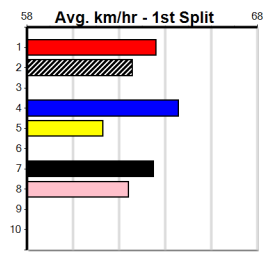

Horsham
12
9:28PM
(VIC time)

SPORTSBET EVERY DOG HAS ITS DAY

Distance: 485m, Race Type: Grade 5 T3, Total Prizemoney: $3,340
1st: $2,230, 2nd: $690, 3rd: $345, 4th: $75

MIRA BALE (1) recorded a good win from this draw four starts back and she could be the one to beat again in this. WHITE BREW (7) can wind up mid race and he looks suited by the smaller field here and can challenge.

Watchdog Tips: **1** **7** **2** **4** **Bet:** Trifecta 1/2,7/2,4,5,7 ($10 - 166.67%)

1

MIRA BALE (NSW)[5] **Good win from this draw 4 starts back, go close.** **$3.20**
WBD Bitch Mar-22 Sire: FERNANDO BALE Dam: ALERA BALE Trainer: Tammy Kennedy-harris (Devon M)
Owner(s): L Harris
Winning Distances: < 300m (0) 300 - 399m (0) 400 - 499m (5) 500 - 599m (1) 600 - 699m (0) > 700m (0)
Winning Weights: 26.2(1) 26.5(1) 26.6(1) 28.1(1) 28.2(1) 28.4(1)

Box	1st	2nd	3rd	4th	5th	6th	7th	8th
1	1							
2								
3								
4								
5	2							
6	1							
7	1							
8	1							

Prize Best Starts Trk/Dts APM: $8495.00 FSH 40-6-1-5 0-0-0-0 4920

2

BALLOON HEAD (NSW)[5] **Easier here than some recent racing, big chance.** **$4.60**
BK Dog Apr-21 Sire: ASTON DEE BEE Dam: NO SPARKLE LEICA Trainer: Darren Petersen (Rochester)
Owner(s): D Petersen
Winning Distances: < 300m (0) 300 - 399m (2) 400 - 499m (2) 500 - 599m (0) 600 - 699m (0) > 700m (0)
Winning Weights: 34.0(1) 34.7(2) 35.7(1)

Box	1st	2nd	3rd	4th	5th	6th	7th	8th
1	1	1						
2			2	2				2
3				2	1			
4					1			1
5	1	1	1		2			
6		1	1		2			
7	1	1	1			2		1
8	2	1	1			1		1

Prize Best Starts Trk/Dts APM: $9510.00 27.93(1)-4/6/24 35-4-5-5 2-0-0-0 1934

3

*** VACANT BOX ***
Sire: Dam: Trainer:
Owner(s):
Winning Distances: < 300m (0) 300 - 399m (0) 400 - 499m (0) 500 - 599m (0) 600 - 699m (0) > 700m (0)
Winning Weights:

4

UPON BALE (NSW)[5] **Much better than form may suggest, place hopes.** **$5.50**
RF Bitch Mar-22 Sire: KONOMI Dam: WENDALIN BALE Trainer: Tammy Kennedy-harris (Devon M)
Owner(s): T Kennedy-harris
Winning Distances: < 300m (0) 300 - 399m (0) 400 - 499m (2) 500 - 599m (2) 600 - 699m (0) > 700m (0)
Winning Weights: 24.8(1) 25.4(1) 26.6(1) 26.7(1)

Box	1st	2nd	3rd	4th	5th	6th	7th	8th
1	1							
2	1							
3		1	1		1			
4		3			1	1	1	1
5			3	1	1			1
6		1	1	3		3		
7	1		2					2
8	2			1				1

Prize Best Starts Trk/Dts APM: $16765.00 27.90(7)-13/7/24 44-4-5-9 2-1-0-0 7966

5

FREEMAN BALE (NSW)[5] **Steady placings in 2 of her last 3, keep safe.** **$10.00**
BK Bitch May-21 Sire: ALLEN DEED Dam: DYNA ZESTY Trainer: Luke Harris (Devon Meadows)
Owner(s): L Harris
Winning Distances: < 300m (0) 300 - 399m (3) 400 - 499m (2) 500 - 599m (0) 600 - 699m (0) > 700m (0)
Winning Weights: 27.6(1) 28.2(1) 28.4(2) 28.5(1)

Box	1st	2nd	3rd	4th	5th	6th	7th	8th
1		3	3			2	2	
2		1	2		1	1	2	
3	2	1	2	1			3	
4	1		3	2		2	1	
5		2	1	1	1		2	
6		1		1			2	
7	1	2	1		1	2		
8	1			1	4	2	2	1

Prize Best Starts Trk/Dts APM: $17305.00 FSTD 65-5-10-12 0-0-0-0 3482