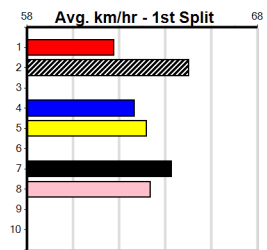

GREYHOUND CLUBS VICTORIA

Distance: 410m, Race Type: Mixed 6/7, Total Prizemoney: $2,925
1st: $1,950, 2nd: $600, 3rd: $300, 4th: $75

SCOOBA STEVE (2) has been racing in great fashion of late including a solid win here 2 starts back and he looks hard to beat again in this. ASTON RANDALL (1) is much better than his recent form may suggest and he could be the danger.

Watchdog Tips: 2 1 8 4 Bet: Trifecta 2/1,8/1,4,8 ($10 - 250%)

Form Box Wgt Dist Track Date Time BON Margin 1st/2nd (Time) PIR Checked Comment W/R Split 1 S/P Grade

ASTON RANDALL [6] Better than his form may read, main danger here. $5.00
BK Dog Jan-21 Sire: FERNANDO BALE Dam: ASTON LOLITA
Owner(s): D Torr
Winning Distances: < 300m (0) 300 - 399m (1) 400 - 499m (1) 500 - 599m (0) 600 - 699m (0) > 700m (0)
Winning Weights: 32.0(1) 32.4(1)
6th (5) 33.6 390 BAL R2 27-May-24 22.64 22.20 6.50L PAPER SHREDDER (22.20) M/54 . . . . 8.79 $33.80 X67
4th (1) 33.9 425 BEN R3 05-Jun-24 24.69 24.06 3.00L ZIPPING LIZZO (24.48) M/565 . . . . 6.78 $20.90 6G
6th (1) 33.3 400 GEL R10 18-Jun-24 23.20 22.63 8.50L RAPIDFIRE LAYLA (22.63) M/56 . . . . 8.75 $16.60 6G
8th (6) 33.5 390 SHP R11 29-Jun-24 23.68 22.71 12.00 BLUE RISE (22.87) M/88 . . . . 8.97 $21.70 T3-6
7th (7) 33.7 390 SHP R4 10-Aug-24 22.76 22.14 6.50L LEKTRA FRED (22.33) M/54 . . . . 8.89 $39.00 RW
4th (1) 33.6 400 GEL R11 03-Sep-24 23.14 22.31 4.75L FANCY KIAARN (22.81) Q/52 . . . . 8.75 $51.40 X67
5th (5) 33.7 410 HOR R11 15-Sep-24 24.18 23.03 9.00L SUNTORY LISA (23.55) Q/65 . . SW . 10.95 $150.30 X67
5th (6) 33.6 410 HOR R11 21-Sep-24 24.08 23.33 7.00L WISDOM BALE (23.59) M/55 . . . . 11.02 $43.40 6G
Last 3 wins NOT included above
1st (8) 32.0 385 SHP R2 11-May-23 22.18 21.90 1.5L ACE REDEEMER (22.28) M/31 . . . . 8.41 $7.60 M
1st (5) 32.4 410 HOR R3 25-Aug-23 23.47 23.06 1.00L DEADLY DAVE (23.54) Q/11 . . . SW . 10.37 $46.00 7

SCOOBA STEVE [7] Solid all the way win here 2 back, hard to beat. $1.50
LTBD Dog Oct-22 Sire: FERAL FRANKY Dam: MEPUNGA HOLLY
Owner(s): Cash for dash (SYN), N Coyle, B Coyle
Winning Distances: < 300m (0) 300 - 399m (0) 400 - 499m (1) 500 - 599m (0) 600 - 699m (0) > 700m (0)
Winning Weights: 36.2(1)
2nd (6) 35.8 410 HOR R2 03-Sep-24 24.33 23.05 0.50L NUTLEY BOY (24.30) M/22 . . . . 10.90 $4.50 M
4th (8) 35.9 390 WBL R1 12-Sep-24 22.56 21.89 3.75L PANAMA RHODE (22.31) M/55 . . . . 9.00 $6.30 M
3rd (2) 36.1 410 HOR R1 17-Sep-24 23.60 23.11 4.50L CRACKERJACK SCUD M/33 . . . . 10.61 $3.30 M
1st (7) 36.2 410 HOR R1 21-Sep-24 23.43 23.33 1.00L SOUTH THAILAND (23.50) S/11 . . . . 10.50 $2.30 M
2nd (5) 36.2 410 HOR R9 01-Oct-24 23.46 22.85 6.50L CANYA JIVE (23.01) M/22 . . . . 10.62 $3.70 X67
Last 3 wins NOT included above

*** VACANT BOX ***
Sire: Dam:
Owner(s):
Winning Distances: < 300m (0) 300 - 399m (0) 400 - 499m (0) 500 - 599m (0) 600 - 699m (0) > 700m (0)
Winning Weights: