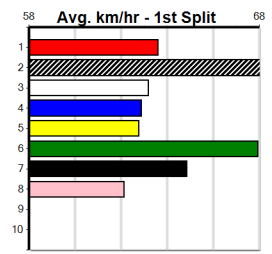

ON-SITE ENGINEERING

Distance: 485m, Race Type: Mixed 6/7, Total Prizemoney: $3,340
1st: $2,230, 2nd: $690, 3rd: $345, 4th: $75

TAPPET (4) was an explosive winner here last time out and he may only need an ounce of luck early to salute again. INFRA ROCK (8) can show good mid race burn in his races and with a scratching inside he gets room to wind up and challenge.

Watchdog Tips: 4 8 2 6 Bet: Trifecta 4,8/2,4,8/1,2,4,6,8 ($10 - 83.33%)

Table with columns: Form Box, Wgt, Dist, Track, Date, Time, BON, Margin, 1st/2nd (Time), PIR, Checked, Comment, W/R, Split 1, S/P, Grade

FINISH THE ARENA [7] Steady placing 3 starts back but may need luck. $12.00
Owner(s): M Wright
Winning Distances: < 300m (0) 300 - 399m (1) 400 - 499m (0) 500 - 599m (0) 600 - 699m (0) > 700m (0)
Winning Weights: 26.2(1)
Box History table and Prize Best Starts Trk/Dts APM summary

TAKE THE STEPS [6] Good wins here in his last 2 starts, big chance. $7.00
Owner(s): THE SIP (SYN), J Harradine, T Redmond, W Vassallo
Winning Distances: < 300m (0) 300 - 399m (0) 400 - 499m (2) 500 - 599m (0) 600 - 699m (0) > 700m (0)
Winning Weights: 36.4(2)
Box History table and Prize Best Starts Trk/Dts APM summary

REV MICHAEL [6] Handy placing here 2 starts back but harder here. $21.00
Owner(s): D Petersen
Winning Distances: < 300m (0) 300 - 399m (0) 400 - 499m (2) 500 - 599m (0) 600 - 699m (0) > 700m (0)
Winning Weights: 37.0(1) 37.1(1)
Box History table and Prize Best Starts Trk/Dts APM summary

TAPPET (SA)[6] Explosive win here last start, can go close again. $2.80
Owner(s): P Bouchier
Winning Distances: < 300m (0) 300 - 399m (0) 400 - 499m (1) 500 - 599m (1) 600 - 699m (0) > 700m (0)
Winning Weights: 37.0(1) 37.7(1)
Box History table and Prize Best Starts Trk/Dts APM summary

ART CADEAUX [7] Steady win 3 starts back but tough from this draw. $26.00
Owner(s): CHAMPAGNE PTN (SYN), S Smith, A Langton
Winning Distances: < 300m (0) 300 - 399m (1) 400 - 499m (0) 500 - 599m (0) 600 - 699m (0) > 700m (0)
Winning Weights: 26.7(1)
Box History table and Prize Best Starts Trk/Dts APM summary