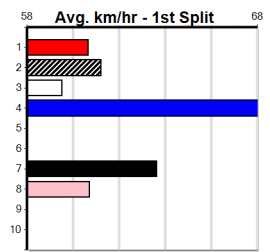

1

5:52PM

(VIC time)

Distance: 410m, Race Type: Maiden, Total Prizemoney: $2,535
1st: $1,680, 2nd: $520, 3rd: $260, 4th: $75

ZIPPING DIEGO (4) led for a long way in her debut here last start and if she can find the arm again in this she may be hard to beat. VENETIAN BLUE (8) looks much better drawn here after her luckless debut and she looks like the main danger.

Watchdog Tips: **4** **1** **8** **2** **Bet:** **Quinella 1/4 ($10 for 1000%)**

1

VENETIAN BLUE [M] Well drawn, no luck here on debut, main danger. **$4.60**
BE Bitch Feb-23 Sire: FERNANDO BALE Dam: CIRCLE OF DREAMS
Owner(s): CHAMPAGNE PTN (SYN), S Smith, A Langton Trainer: Heather Baxter (Murtoa)
Winning Distances: < 300m (0) 300 - 399m (0) 400 - 499m (0) 500 - 599m (0) 600 - 699m (0) > 700m (0)
Winning Weights:
7th (8) 29.1 410 HOR R1 01-Oct-24 24.58 22.85 15.00 MAXIMUM BARB (23.54) M/76 11.12 $9.90 M
Last 3 wins NOT included above

Box History

Bx	1st	2nd	3rd	4th	5th	6th	7th	8th
1								
2								
3								
4								
5								
6								
7								
8								1

Prize Best	$0.00
Starts	24.58(8)-1/10/24
Trk/Dts	1-0-0-0
APM	0

2

HUSKY BAILEY [M] Far from disgraced in his first 2, can threaten. **$7.00**
BK Dog Nov-22 Sire: BERNARDO Dam: HUSKY FLYER
Owner(s): S Bailey Trainer: Jennifer Torr (Myers Flat)
Winning Distances: < 300m (0) 300 - 399m (0) 400 - 499m (0) 500 - 599m (0) 600 - 699m (0) > 700m (0)
Winning Weights:
4th (8) 34.0 410 HOR R4 15-Sep-24 24.10 23.03 6.00L IVORY NARWHAL (23.70) S/55 11.12 $12.70 M
5th (8) 33.8 410 HOR R2 21-Sep-24 24.15 23.33 12.00 BAG OF SNAGS (23.33) S/77 11.00 $8.50 M
Last 3 wins NOT included above

Box History

Bx	1st	2nd	3rd	4th	5th	6th	7th	8th
1								
2								
3								
4								
5								
6								
7								
8				1	1			

Prize Best	$75.00
Starts	24.10(8)-15/9/24
Trk/Dts	2-0-0-0
APM	75

3

SOLAR KATE [M] Been well beaten in all 5 starts, looks unlikely. **$15.00**
BK Bitch Dec-22 Sire: FERAL FRANKY Dam: SOLAR LIFE
Owner(s): V Millington Trainer: Victor Millington (Mt Cole)
Winning Distances: < 300m (0) 300 - 399m (0) 400 - 499m (0) 500 - 599m (0) 600 - 699m (0) > 700m (0)
Winning Weights:
6th (2) 25.0 410 HOR R1 27-Aug-24 24.55 23.09 14.00 DINOSAUR (23.60) M/46 11.36 $14.60 M
F (4) 25.0 410 HOR R2 03-Sep-24 0.00 23.05 NUTLEY BOY (24.30) Q/88 V5 12.86 $57.60 M
6th (2) 24.9 390 BAL R1 11-Sep-24 23.26 22.05 10.00 RHUBARB (22.56) M/77 9.01 $91.40 M
8th (8) 24.7 410 HOR R2 15-Sep-24 24.72 23.03 16.00 DELL MISTER (23.66) M/88 11.21 $27.00 M
6th (6) 24.7 410 HOR R3 21-Sep-24 24.37 23.33 13.00 CRACKERJACK REED M/56 11.16 $68.00 M
Last 3 wins NOT included above

Box History

Bx	1st	2nd	3rd	4th	5th	6th	7th	8th
1								
2						2		
3								
4								
5								
6						1		
7								
8								1

Prize Best	$0.00
Starts	24.37(6)-21/9/24
Trk/Dts	5-0-0-0
APM	3-0-0-0

4

ZIPPING DIEGO (NSW)[M] Led for a long way in her debut, can go close. **$2.80**
BK Bitch Dec-22 Sire: ASTON RUPEE Dam: ZIPPING MAGDA
Owner(s): Hallinan Hallinan (SYN), M Hallinan, F Hallinan Trainer: Robert Camilleri (Lara)
Winning Distances: < 300m (0) 300 - 399m (0) 400 - 499m (0) 500 - 599m (0) 600 - 699m (0) > 700m (0)
Winning Weights:
2nd (1) 28.8 410 HOR R1 01-Oct-24 23.59 22.85 0.75L MAXIMUM BARB (23.54) M/11 10.40 $2.10 M
Last 3 wins NOT included above

Box History

Bx	1st	2nd	3rd	4th	5th	6th	7th	8th
1		1						
2								
3								
4								
5								
6								
7								
8								

Prize Best	$520.00
Starts	23.59(1)-1/10/24
Trk/Dts	1-0-1-0
APM	520

5

*** VACANT BOX ***
Sire: Dam:
Owner(s): Trainer:
Winning Distances: < 300m (0) 300 - 399m (0) 400 - 499m (0) 500 - 599m (0) 600 - 699m (0) > 700m (0)
Winning Weights: Box History