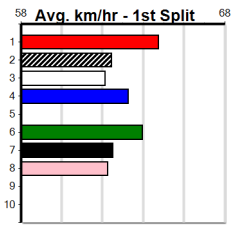

Geelong

GEELONG RACE 13

13 (E1)

Distance: 400m, Race Type: Grade 5 T3, Total Prizemoney: $1,530
1st: $1,000, 2nd: $320, 3rd: $160, 4th: $50

7:25PM

(VIC time)

Watchdog Tips:

0 0 0 0

Bet:

Form	Box	Weight	Dist	Track	Date	Time	BON	Margin	1st/2nd (Time)	PIR	Checked	Comment	W/R	Split 1	S/P	Grade

1 HAIL ZEUS [5]

BK	D	Jan-20	WORM BURNER	FOREVER MERRY
Trainer: Thomas Samantzis (Mt Cottrell)				
2nd (7)	32.6	350	HVL R6 20-Sep-24	19.65 19.41
6th (2)	33.0	350	HVL R6 27-Sep-24	19.81 19.32
5th (6)	33.0	350	HVL R7 09-Oct-24	20.10 19.45
4th (3)	33.0	300	HVL R12 15-Oct-24	17.20 16.68
Owner(s): TYGA RACING (SYN), T Samantzis, A Samantzis				

Winning Boxes

1	2	3	4	5	6	7	8
3	2	4	3	1		2	2
Prize Best Starts				$30,605.63			
Trk/Dst APM				22.64 96-17-10-16 14-2-3-3 $2198			

2 ALICE FROM VENUS [5]

BD	B	May-22	TOMMY SHELBY	OSAKALAKA
Trainer: Cameron Knott (Mt Camel)				
6th (3)	25.4	450	SHP R6 29-Aug-24	26.37 25.54
7th (6)	25.3	390	SHP R5 12-Sep-24	22.86 22.24
8th (6)	25.6	300	HVL R4 27-Sep-24	17.73 16.87
7th (4)	25.3	390	BAL R14 14-Oct-24	22.88 22.18
Owner(s): C Knott				

Winning Boxes

1	2	3	4	5	6	7	8
1						1	1
Prize Best Starts				$4,480.00			
Trk/Dst APM				23.04 29-3-3-2 4-0-0-1 $1484			

3 SLEEK MONIQUE [5]

BK	B	May-21	MY REDEEMER	MIMSTAR
Trainer: Marcus Lloyd (Anakie)				
7th (4)	25.3	400	GEL R11 24-Sep-24	23.50 22.50
5th (2)	25.3	390	WBL R13 30-Sep-24	22.99 22.34
3rd (8)	25.2	400	GEL R4 08-Oct-24	23.46 22.73
4th (8)	25.5	390	BAL R5 17-Oct-24	22.93 22.15
Owner(s): K Lloyd				

Winning Boxes

1	2	3	4	5	6	7	8
			2	2		1	
Prize Best Starts				$7,270.00			
Trk/Dst APM				22.99 42-5-3-5 20-2-0-3 $2262			

4 SMOOTH CRUISER [5]

BK	D	Feb-20	XTREME KNOCKA	FREEDOM FIRE
Trainer: Malcolm Carr (Devon Meadows)				
5th (7)	32.3	300	HVL R12 20-Sep-24	17.20 16.86
6th (3)	32.4	350	HVL R5 23-Sep-24	19.91 19.25
3rd (3)	32.6	400	GEL R13 01-Oct-24	23.23 22.76
7th (6)	32.6	460	WGL R6 10-Oct-24	26.80 25.83
Owner(s): J Carr				

Winning Boxes

1	2	3	4	5	6	7	8
2		1				1	1
Prize Best Starts				$23,590.00			
Trk/Dst APM				23.23 130-7-14-19 1-0-0-1 $1455			

ENG SLE 2024-10-18

5 *** VACANT BOX ***

Trainer:
Owner(s):

6 UPON BALE (NSW)[5]

RF	B	Mar-22	KONOMI	WENDALIN BALE
Trainer: Tammy Kennedy-harris (Devon Meadows)				
7th (3)	27.9	460	WGL R7 26-Sep-24	26.82 25.80
3rd (4)	28.2	485	HOR R12 05-Oct-24	28.63 27.61
6th (5)	28.2	460	GEL R7 08-Oct-24	26.79 26.12
6th (3)	28.1	450	SHP R6 12-Oct-24	26.14 25.15
Owner(s): T Kennedy-harris				

Winning Boxes

1	2	3	4	5	6	7	8
	1					1	2
Prize Best Starts				$17,110.00			
Trk/Dst APM				FSTD 47-4-5-10 0-0-0-0 $7394			

ENG BEN 2024-10-18

7 SWEET TONIGHT [5]

F	B	Oct-21	ASTON DEE BEE	RUBY GIRL
Trainer: Shane Jack (Dalmore)				
6th (6)	30.5	450	BAL R5 30-Sep-24	26.44 25.48
2nd (5)	30.6	400	WGL R6 03-Oct-24	23.21 22.58
7th (1)	30.5	435	SLE R5 09-Oct-24	25.18 24.13
8th (2)	30.3	435	SLE R10 13-Oct-24	25.09 24.07
Owner(s): DIRTY RATS TWO (SYN), S Jack, S Burke				

Winning Boxes

1	2	3	4	5	6	7	8
1	1		1	1		1	
Prize Best Starts				$7,725.00			
Trk/Dst APM				23.10 44-5-3-4 3-0-0-1 $2890			

ENG SLE 2024-10-18