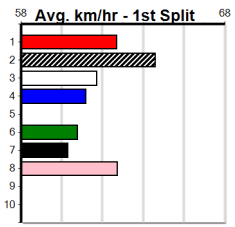

13 RACES TODAY

Distance: 400m, Race Type: Tier 3 - Maiden, Total Prizemoney: $1,530
1st: $1,000, 2nd: $320, 3rd: $160, 4th: $50

1

3:19PM
(VIC time)

Watchdog Tips:

0 0 0 0

Bet: