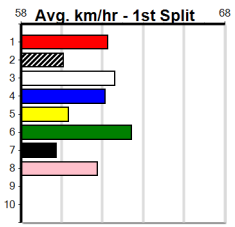

# GEELONG PRINTING (1-2 WINS)

Distance: 460m, Race Type: Tier 3 - Restricted Win, Total Prizemoney: \$1,530  
1st: \$1,000, 2nd: \$320, 3rd: \$160, 4th: \$50