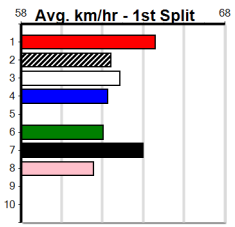

# MERV JENNINGS SIGNS (2-3 WINS)

Distance: 460m, Race Type: Tier 3 - Restricted Win, Total Prizemoney: \$1,530  
1st: \$1,000, 2nd: \$320, 3rd: \$160, 4th: \$50