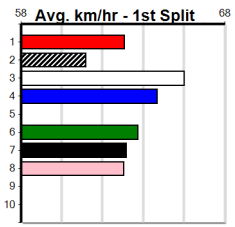

# SPORTSBET EVERY DOG HAS ITS DAY

Distance: 400m, Race Type: Tier 3 - Grade 7, Total Prizemoney: \$1,530  
1st: \$1,000, 2nd: \$320, 3rd: \$160, 4th: \$50