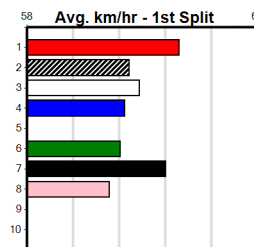

MERV JENNINGS SIGNS (2-3 WINS)

Distance: 460m, Race Type: Tier 3 - Restricted Win, Total Prizemoney: $1,530
1st: $1,000, 2nd: $320, 3rd: $160, 4th: $50

Watchdog Tips:

Bet:

Form Box	Wgt	Dist	Track	Date	Time	BON	Margin	1st/2nd (Time)	PIR	Checked	Comment	WR	Split 1	S/P	Grade

OUR MATE BEAR [5]

BK Bitch Aug-22 Sire: FLYING RICCIARDO Dam: MISS MORRISSET
Owner(s): The Bears Lucky Seven (SYN), C Hutchison, A Kelly, T Hill, W Whitley, P Neeson
Winning Distances: < 300m (0) 300 - 399m (2) 400 - 499m (1) 500 - 599m (0) 600 - 699m (0) > 700m (0)
Winning Weights: 27.0(1) 27.4(1) 27.5(1)

8th (5)	27.4	390	SHP	R3	19-Aug-24	23.45	21.94	22.00	KRAKEN WHISKY (21.98)	M/88	.	.	.	8.91	$13.80 X67
1st (3)	27.0	390	WBL	R1	29-Aug-24	22.26	22.08	1.5L	CRACKERJACK MATT (22.36)	M/33	.	.	.	8.82	$4.60 7
3rd (7)	27.3	400	WGL	R9	06-Sep-24	23.26	22.54	3.5L	HIGH FINANCE (23.02)	M/33	.	.	.	8.68	$3.30 6G
1st (1)	27.4	410	HOR	R9	10-Sep-24	23.26	22.93	4.00L	CONROY PARK (23.52)	Q/11	.	.	.	10.41	$2.00 X67
7th (1)	27.2	450	BAL	R7	18-Sep-24	26.16	25.18	8.50L	TRICKY DISCO (25.56)	M/577	.	.	W	6.72	$1.60 5
5th (7)	27.6	400	WGL	R11	24-Sep-24	22.94	22.39	5.50L	PAW LEON (22.58)	M/24	.	.	W	8.37	$9.90 5
6th (7)	27.3	460	GEL	R10	04-Oct-24	26.48	25.69	8.50L	XOEL BALE (25.90)	M/466	.	.	.	6.71	$17.70 5
5th (4)	27.7	460	GEL	R7	11-Oct-24	26.41	25.86	3.25L	INTEX BALE (26.18)	M/665	.	.	.	6.73	$31.70 5

Last 3 wins NOT included above

1st (1)	27.5	390	WBL	R2	11-Apr-24	22.29	22.09	1.25L	XOEL BALE (22.36)	Q/11	.	.	.	8.63	$2.00 M

Box History

Bx	1st	2nd	3rd	4th	5th	6th	7th	8th
1	2							1
2		2	1					
3	1	1	1					
4					2			
5								1
6								
7			1		1	1		1
8								

Prize Best Starts Trk/Dts APM
$8020.00
26.41(4)-11/10/24
16-3-3-3
2-0-0-0
4516

RUN DON'T WALK [5]

BK Bitch Aug-22 Sire: FERAL FRANKY Dam: STEPPING
Owner(s): A Matina
Winning Distances: < 300m (0) 300 - 399m (0) 400 - 499m (3) 500 - 599m (0) 600 - 699m (0) > 700m (0)
Winning Weights: 28.6(2) 29.2(1)

6th (5)	29.0	460	GEL	R5	30-Jul-24	26.59	26.07	7.50L	STAPLETON (26.07)	S/887	.	.	.	6.89	$29.10 7
2nd (7)	29.0	450	WBL	R5	05-Aug-24	25.89	25.55	5.00L	OLLIE DEEDS (25.55)	M/433	.	.	.	6.81	$10.60 X67
1st (5)	28.6	450	WBL	R5	12-Aug-24	25.51	25.50	3.5L	FINISH THE ARENA (25.75)	M/311	.	.	SW	6.80	$2.30 7
1st (8)	28.6	450	WBL	R5	20-Aug-24	25.70	25.46	3.5L	BERT DEEDS (25.93)	M/311	.	.	.	6.82	$2.40 X67
5th (3)	28.8	460	GEL	R8	27-Aug-24	26.13	25.87	3.75L	CRIMSON CANNON (25.87)	M/666	.	.	.	6.97	$18.30 5
3rd (6)	29.3	545	BAL	R5	02-Sep-24	31.90	31.53	5.50L	BUN WILDFIRE (31.53)	M/4333	.	.	.	7.02	$2.30 RW
6th (7)	29.5	450	SHP	R7	12-Oct-24	25.91	25.15	7.50L	STAR OF VENUS (25.40)	M/787	.	.	.	6.81	$11.00 5
3rd (7)	29.5	450	BAL	R8	17-Oct-24	25.90	25.70	2.50L	OUR LAST HOPE (25.73)	M/464	.	.	.	6.81	$7.70 T3-5

Last 3 wins NOT included above

1st (5)	29.2	460	GEL	R3	14-May-24	26.07	25.61	1.5L	KENNETH BALE (26.16)	M/111	.	.	.	6.71	$1.70 M

Box History

Bx	1st	2nd	3rd	4th	5th	6th	7th	8th
1				1	1			
2					1	1		1
3			1	2	1			
4								
5	2			1	1	1		
6			2	1	1			
7		1	1			1		
8	1							

Prize Best Starts Trk/Dts APM
$4380.00
26.07(5)-14/5/24
23-3-1-4
9-1-0-2
2594