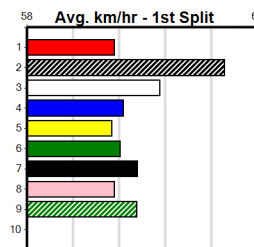

RSN GREY AREAS - WEDNESDAY & FRIDAY

Distance: 400m, Race Type: Tier 3 - Grade 6, Total Prizemoney: $1,530
1st: $1,000, 2nd: $320, 3rd: $160, 4th: $50

Watchdog Tips:

Bet:

Form Box	Wgt	Dist	Track	Date	Time	BON	Margin	1st/2nd (Time)	PIR	Checked	Comment	WR	Split 1	S/P	Grade

1

CHICKEN BURGER [6]

BD Dog Feb-22 Sire: ZAMBORA BROCKIE Dam: SHE'S A BLAZIN' Trainer: Daniel Mckay (Toolleen)

Owner(s): D Mckay
Winning Distances: < 300m (0) 300 - 399m (1) 400 - 499m (1) 500 - 599m (0) 600 - 699m (0) > 700m (0)
Winning Weights: 34.9(1) 35.2(1)

4th (4)	34.7	350	TRA	R2	15-Jul-24	20.78	20.27	7.50L BANK ROBBER (20.27)	M/44	.	.	V3	7.00	$4.50	T3-7
3rd (1)	34.4	435	SLE	R2	21-Jul-24	25.05	24.29	6.50L EXTREME AVENGER (24.62)	M/344	.	.	.	5.35	$3.80	X67H
2nd (3)	34.7	435	SLE	R4	28-Jul-24	25.19	24.46	4.25L RED ED (24.90)	Q/222	.	.	.	5.37	$14.50	X67F
8th (3)	35.0	390	SHP	R9	08-Aug-24	23.17	22.32	11.00 COLLINDA PEARL (22.42)	M/88	.	.	.	9.10	$3.00	T3-7
2nd (3)	35.0	390	SHP	R3	29-Aug-24	22.47	22.11	5.50L ASTON AMISHA (22.11)	Q/22	.	.	.	8.60	$11.40	7
8th (4)	35.1	390	BAL	R3	06-Sep-24	23.55	22.42	13.00 ONE HAND CLAP (22.67)	Q/25	.	.	.	8.76	$4.60	7
6th (3)	34.9	390	SHP	R11	10-Oct-24	23.07	22.16	11.00 ZESTY BOY (22.33)	M/56	.	.	SW	8.82	$14.70	X67
1st (6)	34.9	400	GEL	R9	15-Oct-24	23.08	22.45	1.25L ZIPPING DRAKE (23.15)	Q/11	.	.	.	8.65	$6.50	7

Last 3 wins NOT included above

1st (2)	35.2	395	TRA	R9	17-Apr-24	22.22	22.22	5.50L SAXON KELTON (22.58)	M/211	.	.	SW	3.84	$2.50	M

Box History

Bx	1st	2nd	3rd	4th	5th	6th	7th	8th
1			1					
2	1							
3		2				1		1
4				1				1
5				1		1	1	
6	1							
7								
8								

Prize Best Starts 23.08(6)-15/10/24
Trk/Dts 12-2-2-1
APM 1-1-0-0 3227

2

BEND YOUR EAR [6]

BK Dog Feb-22 Sire: FERNANDO BALE Dam: TIME TO TALK Trainer: Martin Galea (Sunshine North)

Owner(s): A Galea
Winning Distances: < 300m (0) 300 - 399m (0) 400 - 499m (2) 500 - 599m (0) 600 - 699m (0) > 700m (0)
Winning Weights: 32.7(1) 32.8(1)

1st (5)	32.7	400	GEL	R9	28-Jun-24	22.67	22.38	0.75L MISS MILLIE (22.71)	M/22	.	.	.	8.37	$5.00	7
5th (2)	33.7	400	GEL	R10	05-Jul-24	23.15	22.48	8.50L PUNCHY (22.58)	Q/34	.	.	SW W	8.51	$4.70	X67
7th (6)	33.4	400	GEL	R4	12-Jul-24	23.15	22.51	7.00L SCOTLAND YARD (22.66)	M/88	.	.	.	8.88	$14.40	X67
3rd (1)	33.2	400	GEL	R9	19-Jul-24	22.86	22.49	5.50L ZIPPING CLOONEY (22.49)	M/34	.	.	.	8.52	$6.30	RW
3rd (7)	33.0	400	GEL	R9	26-Jul-24	23.09	22.39	6.00L HARAJUKU LASS (22.69)	M/24	.	.	.	8.51	$3.10	X67
3rd (1)	32.8	400	GEL	R10	27-Sep-24	22.85	22.22	2.25L IMPOSTER (22.70)	M/33	.	.	.	8.47	$5.60	X67
3rd (6)	32.8	425	BEN	R1	04-Oct-24	24.35	23.88	4.50L LIGHTNING RANGE (24.05)	M/222	.	.	.	6.65	$4.30	X67
7th (2)	32.9	400	GEL	R10	11-Oct-24	23.36	22.58	5.00L BURM AROUND (23.02)	M/56	.	.	.	8.59	$3.50	X67

Last 3 wins NOT included above

1st (2)	32.8	400	GEL	R2	14-Jun-24	22.79	22.54	0.50L FABIO GIBLET (22.82)	Q/12	.	.	.	8.41	$2.90	M

Box History

Bx	1st	2nd	3rd	4th	5th	6th	7th	8th
1		1	2					
2	1				1			1
3						1		
4								
5	1							
6		1	1		1		1	
7		1	1					1
8			2					

Prize Best Starts 22.67(5)-28/6/24
Trk/Dts 17-2-3-6
APM 12-2-1-5 3506