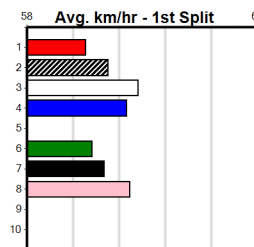

DREAMCHASERS - TICKETS ON SALE NOW

Distance: 400m, Race Type: Tier 3 - Grade 7, Total Prizemoney: $1,530
1st: $1,000, 2nd: $320, 3rd: $160, 4th: $50

Watchdog Tips:

Bet:

Form	Box	Wgt	Dist	Track	Date	Time	BON	Margin	1st/2nd (Time)	PIR	Checked	Comment	WR	Split 1	S/P	Grade

1

SCOTCH NEAT [7]
BK Dog Mar-21 Sire: HOOKED ON SCOTCH Dam: MEPUNGA BONNIE
Owner(s): DIRTY RATS TWO (SYN), S Jack, S Burke
Trainer: Shane Jack (Dalmore)
ENG SLE 2024-10-18
Winning Distances: < 300m (0) 300 - 399m (0) 400 - 499m (1) 500 - 599m (0) 600 - 699m (0) > 700m (0)
Winning Weights: 33.1(1)

3rd (5)	34.9	425	BEN	R9	21-Aug-24	24.77	24.10	5.50L	PRINCE PIERRE (24.39)	S/543				6.93	$22.10	7
6th (5)	35.2	435	SLE	R9	28-Aug-24	25.65	24.42	11.00	LAKEVIEW JACK (24.91)	M/888				5.62	$26.50	X67
5th (7)	35.7	400	WGL	R9	05-Sep-24	23.80	23.16	4.50L	EVIE WONDER (23.49)	S/75				8.92	$20.10	7
6th (5)	35.5	400	WGL	R9	12-Sep-24	23.33	22.86	6.50L	WOODSIDE CRUISER (22.90)	S/76				8.87	$26.70	T3-7
7th (2)	35.4	350	HVL	R4	20-Sep-24	20.25	19.41	7.50L	RUPTURED (19.75)	S/8				6.99	$41.80	7
7th (8)	35.6	350	HVL	R3	23-Sep-24	20.30	19.25	11.00	RAGING ELSA (19.56)	M/8				6.95	$117.00	T3-RW
5th (5)	35.5	450	BAL	R6	30-Sep-24	26.43	25.48	14.00	MY NAME'S EVELYN (25.49)	S/874				7.06	$45.70	T3-7
7th (1)	34.9	435	SLE	R4	09-Oct-24	25.20	24.13	9.00L	ZIPPING MUFASA (24.59)	M/667				5.48	$91.10	7

Last 3 wins NOT included above

1st (8)	33.1	400	WGL	R1	11-May-23	23.66	22.92	0.75L	MT. VIEW BARKLEY (23.70)	M/53				8.85	$3.20	M

Box History

Bx	1st	2nd	3rd	4th	5th	6th	7th	8th
1								
2								
3								
4								
5								
6								
7								
8								

Prize Best Starts	$2590.00
Trk/Dts	23.26(3)-23/7/24
APM	64-1-2-4 5-0-0-1 474

2

SHRAPNEL [7]
BK Dog May-22 Sire: MAGIC SPRITE Dam: PRETTY BOMB
Owner(s): W Green
Trainer: Wade Green (Parwan)
ENG HVL 2024-10-18
Winning Distances: < 300m (0) 300 - 399m (1) 400 - 499m (0) 500 - 599m (0) 600 - 699m (0) > 700m (0)
Winning Weights: 31.8(1)

5th (2)	30.2	300	HVL	R1	11-Aug-24	17.46	16.65	7.00L	MR. OTTO (16.99)	M/6				4.17	$11.50	M
4th (4)	31.0	525	MEP	R2	04-Sep-24	32.07	30.09	22.00	JUDGEMENTAL (30.53)	M/2334				5.24	$38.60	M
3rd (5)	31.4	390	BAL	R1	09-Sep-24	22.93	22.01	1.5L	ART CADEAUX (22.83)	M/45				8.75	$4.20	T3-M
8th (2)	31.0	400	GEL	R1	24-Sep-24	23.83	22.50	12.00	MYSTIC FIREFLY (22.99)	M/76				8.94	$7.90	M
1st (3)	31.8	300	HVL	R1	04-Oct-24	16.92	16.70	2.25L	ZIPPING SCOOBY (17.07)	M/2				4.04	$21.50	T3-M
7th (6)	31.9	425	BEN	R3	09-Oct-24	25.26	23.99	17.00	RED EMPEROR (24.10)	S/788				6.81	$15.40	T3-7
6th (4)	31.8	450	SHP	R4	12-Oct-24	26.31	25.15	13.00	MAGIC SNOWDROP (25.42)	M/655				7.02	$26.90	X67

Last 3 wins NOT included above

Prize Best Starts	$1235.00
Trk/Dts	23.83(2)-24/9/24
APM	7-1-0-1 1-0-0-0 1188