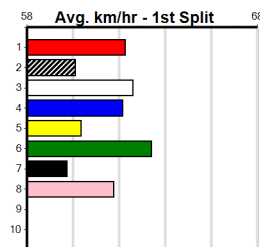

GEELONG PRINTING (1-2 WINS)

Distance: 460m, Race Type: Tier 3 - Restricted Win, Total Prizemoney: $1,530
1st: $1,000, 2nd: $320, 3rd: $160, 4th: $50

Watchdog Tips:

Bet:

Form Box	Wgt	Dist	Track	Date	Time	BON	Margin	1st/2nd (Time)	PIR	Checked	Comment	WR	Split 1	S/P	Grade

CLONCURRENCY GOLD [7]

F Dog Jan-23 Sire: KOBLENZ Dam: CLONCURRENCY GIRL Trainer: John Carr (Devon Meadows)

Owner(s): A Carr
Winning Distances: < 300m (0) 300 - 399m (0) 400 - 499m (1) 500 - 599m (0) 600 - 699m (0) > 700m (0)
Winning Weights: 34.1(1)

6th (2)	33.9	400	WGL	R2	17-Sep-24	23.99	22.38	19.00 MAKE IT POP (22.72)	M/86				9.24	$12.40	M
1st (1)	34.1	460	WGL	R2	24-Sep-24	26.50	25.73	0.75L THIS BAD BOY (26.55)	M/222				6.72	$20.20	M
7th (5)	33.7	460	WGL	R7	03-Oct-24	26.78	26.16	4.25L BOBBY BACCALA (26.50)	M/347				6.76	$21.00	T3-RW
3rd (1)	33.5	460	WGL	R7	10-Oct-24	26.28	25.83	4.00L BALLYMAC STORM (26.02)	M/443				6.79	$3.50	T3-RW
4th (4)	33.5	460	GEL	R4	15-Oct-24	26.99	25.90	6.00L FLY HIGH ZEUS (26.59)	M/865				7.33	$13.70	7

Last 3 wins NOT included above

Bx	1st	2nd	3rd	4th	5th	6th	7th	8th
1	1							
2								
3						1		
4				1				
5							1	
6								
7								
8								

Prize Best	$1890.00
Starts	26.99(4)-15/10/24
Trk/Dts	5-1-0-1
APM	1-0-0-0
	1890

PERFECT STRANGER [7]

F Dog Dec-20 Sire: SENNACHIE Dam: WHAT FEELING Trainer: Joe Uglietta (Yan Yean)

Owner(s): UGLIETTA (SYN), J Uglietta, M Uglietta
Winning Distances: < 300m (0) 300 - 399m (0) 400 - 499m (1) 500 - 599m (0) 600 - 699m (0) > 700m (0)
Winning Weights: 32.1(1)

5th (8)	32.7	390	SHP	R9	25-Jul-24	22.88	22.20	8.50L BERYL'S PRIDE (22.29)	S/85		W		9.15	$63.90	T3-7
6th (2)	32.6	390	SHP	R2	10-Aug-24	23.01	22.14	10.00 ZAMBADA ICON (22.33)	S/75				9.23	$32.60	7
6th (8)	33.1	390	SHP	R9	29-Aug-24	23.19	22.11	11.00 EVIE'S PROMISE (22.47)	S/87		W		9.10	$55.80	7
8th (6)	32.6	450	SHP	R9	07-Sep-24	26.49	25.49	9.50L AS YOU WERE (25.84)	S/887		W		7.10	$73.40	7
F (7)	32.4	390	SHP	R10	12-Sep-24	0.00	22.24	WONDERFUL GIRL (22.77)	S/7		V10	W	9.03	$100.70	7
7th (5)	32.7	400	GEL	R10	01-Oct-24	23.55	22.76	11.00 AMBANI (22.84)	S/67		W		8.87	$149.40	7
8th (1)	32.7	390	BAL	R9	07-Oct-24	23.33	22.52	8.00L CANYA IGNITE (22.78)	S/88		W		9.14	$60.90	T3-7
6th (7)	32.3	425	BEN	R9	16-Oct-24	24.75	24.12	8.00L JAZZY BELLE (24.21)	S/766		W		6.93	$48.50	7

Last 3 wins NOT included above

1st (1)	32.1	400	GEL	R3	28-Nov-23	23.38	22.63	0.05L VERONICA LODGE (23.38)	S/64		W		8.85	$15.10	M

Bx	1st	2nd	3rd	4th	5th	6th	7th	8th
1	1	1		3	2	2	1	1
2			2		2	2	1	
3			2	3	5	3	1	2
4		1	1	1	1	3	2	1
5					1	1	1	2
6		1	3	2	3	1	2	
7				1	3	5	1	
8			1	4	4		3	

Prize Best	$4080.00
Starts	26.67(2)-6/2/24
Trk/Dts	83-1-3-9
APM	5-0-0-0
	474