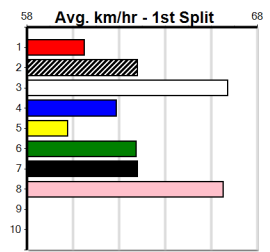

THE BECKLEY CENTRE GEELONG

Distance: 400m, Race Type: Tier 3 - Maiden, Total Prizemoney: $1,530
1st: $1,000, 2nd: $320, 3rd: $160, 4th: $50

Watchdog Tips: ☐ ☐ ☐ ☐

Bet:

Form Box Wgt Dist Track Date Time BON Margin 1st/2nd (Time) PIR Checked Comment W/R Split 1 S/P Grade

1 VANESSA BALE [M] Biks
WBK Bitch Jul-21 Sire: ALLEN DEED Dam: DYNA CHILL
Owner(s): M Marshall Trainer: Joe Palma (Lara)
Winning Distances: < 300m (0) 300 - 399m (0) 400 - 499m (0) 500 - 599m (0) 600 - 699m (0) > 700m (0)
Winning Weights:
6th (3) 27.2 460 GEL R3 18-Jun-24 26.99 25.76 18.00 HOT SAKI (25.76) M/886 . . . W 7.23 $22.50 M
6th (8) 26.9 525 MEP R1 03-Jul-24 31.44 29.83 15.00 RUXTON GIRL (30.43) M/5586 . . . . 5.41 $48.20 M
F (7) 27.0 460 GEL R3 23-Jul-24 0.00 25.95 . ZIPPING CARUSO (26.06) S/777 . . . VO . 6.93 $9.70 M
2nd (2) 27.0 400 GEL R2 06-Aug-24 22.79 22.31 1.00L STIPULATED (22.73) M/42 . . . SW . 8.65 $21.80 M
4th (5) 27.5 400 GEL R2 10-Sep-24 23.27 22.54 3.75L CROWN ARYA (23.01) S/74 . . . . . 8.89 $11.70 M
3rd (1) 27.4 460 GEL R3 17-Sep-24 26.65 26.06 1.75L TOXIC SLIME (26.54) S/432 . . . V7 . 6.97 $3.60 M
4th (6) 26.8 460 GEL R3 08-Oct-24 26.83 26.12 5.50L PAW IGNITE (26.46) M/753 . . . . . 7.01 $11.80 M
4th (5) 27.1 460 GEL R2 15-Oct-24 26.58 25.90 4.00L PAW JUDD (26.31) S/874 . . . . . 7.11 $21.50 M
Last 3 wins NOT included above

Box History

Bx	1st	2nd	3rd	4th	5th	6th	7th	8th
1		1	2	1				1
2		1	2					
3						1		1
4				2	1			
5		1	4	1				
6				3		1		
7				2	1			
8			1	1	1	1		1

Prize Best	$3460.00
Starts	22.79(2)-6/8/24
Trk/Dts	32-0-3-5
APM	9-0-1-1
	643

2 DARYL DOWLING [M]
BD Dog May-21 Sire: MY REDEEMER Dam: MIMSTAR
Owner(s): E Lloyd Trainer: John Frewin (Anakie)
Winning Distances: < 300m (0) 300 - 399m (0) 400 - 499m (0) 500 - 599m (0) 600 - 699m (0) > 700m (0)
Winning Weights:
7th (8) 29.6 390 WBL R2 12-Aug-24 22.98 22.25 6.50L PAW NELVIN (22.53) M/45 . . . . . 8.87 $54.10 M
4th (7) 29.6 390 WBL R1 20-Aug-24 22.95 22.30 3.25L MOONLIGHT COMET (22.74) M/64 . . . . . 8.93 $33.50 M
6th (4) 29.6 400 GEL R2 27-Aug-24 23.52 22.57 6.00L UNLEASHING (23.11) S/55 . . . . . 8.81 $20.50 M
8th (6) 29.7 400 GEL R1 17-Sep-24 24.02 22.79 15.00 AMBANI (23.03) S/78 . . . . . W 8.98 $20.60 M
8th (4) 29.7 390 WBL R1 23-Sep-24 23.51 22.47 9.50L MISS FIXATED (22.88) M/88 . . . . . W 9.28 $15.80 M
5th (4) 29.7 400 GEL R1 01-Oct-24 23.64 22.76 13.00 PAW MADDOX (22.78) M/64 . . . . . . 8.68 $42.40 M
7th (8) 29.6 390 WBL R1 07-Oct-24 23.74 22.32 15.00 ZIPPING VELMA (22.75) S/76 . . . . . . 9.14 $17.70 M
5th (5) 29.5 390 WBL R1 14-Oct-24 23.23 22.43 5.50L ERNIE DEEDS (22.85) S/44 . . . . . . 9.04 $57.90 M
Last 3 wins NOT included above

Box History

Bx	1st	2nd	3rd	4th	5th	6th	7th	8th
1					1	1		
2				1	1			1
3						1		
4				2	1			2
5					1	1		
6					1		1	2
7				2	1	1		
8						1	3	

Prize Best	$180.00
Starts	23.49(6)-12/3/24
Trk/Dts	25-0-0-0
APM	15-0-0-0
	76