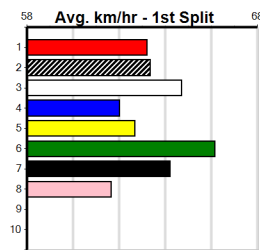

BEACHSIDE SECURITY

Distance: 460m, Race Type: Grade 5 T3, Total Prizemoney: $1,530
1st: $1,000, 2nd: $320, 3rd: $160, 4th: $50

Watchdog Tips:

Bet:

Table header with columns: Form Box, Wgt, Dist, Track, Date, Time, BON, Margin, 1st/2nd (Time), PIR, Checked, Comment, WR, Split 1, S/P, Grade

SMOOTH RANGER [5]
BK Bitch Apr-22
Sire: OUT OF RANGE Dam: FREEDOM FIRE
Owner(s): J Carr
Trainer: Malcolm Carr (Devon Meadows)
Winning Distances: < 300m (0) 300 - 399m (0) 400 - 499m (4) 500 - 599m (1) 600 - 699m (0) > 700m (0)
Winning Weights: 27.0(2) 27.3(1) 27.7(1) 27.9(1)
Race results table with columns: Rank, Box, Wgt, Dist, Track, Date, Time, BON, Margin, 1st/2nd (Time), PIR, Checked, Comment, WR, Split 1, S/P, Grade

Box History table for Smooth Ranger
Prize Best Starts Trk/Dts APM

MIRA BALE (NSW)[5]
WBD Bitch Mar-22
Sire: FERNANDO BALE Dam: ALERA BALE
Owner(s): L Harris
Trainer: Tammy Kennedy-harris (Devon M)
Winning Distances: < 300m (0) 300 - 399m (0) 400 - 499m (5) 500 - 599m (1) 600 - 699m (0) > 700m (0)
Winning Weights: 26.2(1) 26.5(1) 26.6(1) 28.1(1) 28.2(1) 28.4(1)
Race results table

Box History table for Mira Bale
Prize Best Starts Trk/Dts APM

LYON BALE (NSW)[5]
F Dog Mar-22
Sire: FERNANDO BALE Dam: ALERA BALE
Owner(s): B Wheeler
Trainer: Samantha Grenfell (Anakie)
Winning Distances: < 300m (0) 300 - 399m (0) 400 - 499m (3) 500 - 599m (1) 600 - 699m (0) > 700m (0)
Winning Weights: 33.0(1) 33.2(1) 33.7(1) 34.3(1)
Race results table

Box History table for Lyon Bale
Prize Best Starts Trk/Dts APM

IVERSON [5]
BE Bitch Dec-19
Sire: MY REDEEMER Dam: MIRACLES HAPPEN
Owner(s): E Steel
Trainer: Elizabeth Steel (Nullawarre North)
Winning Distances: < 300m (0) 300 - 399m (0) 400 - 499m (4) 500 - 599m (0) 600 - 699m (0) > 700m (0)
Winning Weights: 27.1(1) 28.1(1) 28.3(1) 29.0(1)
Race results table

Box History table for Iverson
Prize Best Starts Trk/Dts APM

LITTLE TIGER (NSW)[5]
RBD Dog Mar-19
Sire: COSMIC RUMBLE Dam: LITTLE NANGAR
Owner(s): W Green
Trainer: Wade Green (Parwan)
Winning Distances: < 300m (0) 300 - 399m (0) 400 - 499m (11) 500 - 599m (14) 600 - 699m (0) > 700m (0)
Winning Weights: 31.4(2) 31.6(2) 32.0(1) 32.1(3) 32.2(1) 32.3(2) 32.4(1) 32.5(4) 32.6(3) 32.7(2) 32.8(2) 32.9(1) 33.0(1)
Race results table

Box History table for Little Tiger
Prize Best Starts Trk/Dts APM

1

2

3

4

5