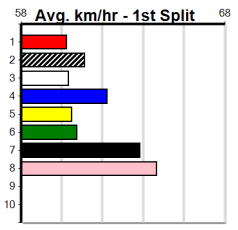

Sale

11

5:49PM

(VIC time)

TRFM (300+ RANK)

Distance: 435m, Race Type: Grade 5, Total Prizemoney: \$1,530
1st: \$1,000, 2nd: \$320, 3rd: \$160, 4th: \$50

Watchdog Tips: 0 0 0 0 Bet: .

Main table containing race details for 10 races. Each race entry includes race number, name, date, trainer, dog name, breed, sex, age, weight, distance, track, date, time, BON, Margin, 1st/2nd (Time), PIR, Checked, Comment, W/R, Split 1, S/P, Grade, and Winning Boxes. Races 1-8 have detailed data and winning boxes, while races 9 and 10 are marked 'NO RESERVE'.