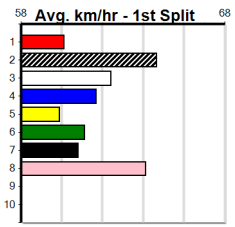

# MONACELLARS (300+ RANK)

Distance: 435m, Race Type: Maiden, Total Prizemoney: \$1,530  
1st: \$1,000, 2nd: \$320, 3rd: \$160, 4th: \$50