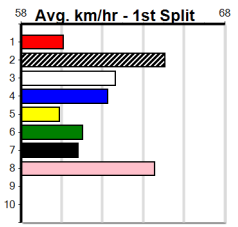

Sale

MONACELLARS (300+ RANK)

Distance: 435m, Race Type: Maiden, Total Prizemoney: $1,530
1st: $1,000, 2nd: $320, 3rd: $160, 4th: $50

2

2:57PM

(VIC time)

Watchdog Tips: **0 0 0 0** Bet: **0**