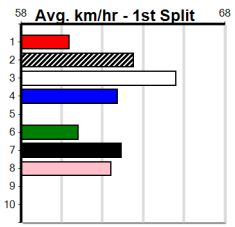

Sale

IAN CARTER BUILDER (300+ RANK)

Distance: 435m, Race Type: Grade 5, Total Prizemoney: $1,530
1st: $1,000, 2nd: $320, 3rd: $160, 4th: $50

5
3:51PM
(VIC time)

BANDARI (2) recorded a good all the way win here two starts back and he may only need to step cleanly again to salute in this. INTER CYBORG (3) will find this much easier than his last few starts and has the early speed to be prominent throughout.

Watchdog Tips: **2** **3** **7** **6** **Bet:** **Win 2**