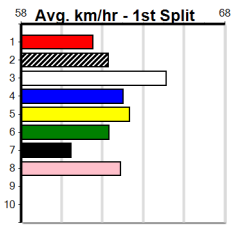

Sale

BSG AUSTRALIA (300+ RANK)

Distance: 510m, Race Type: Grade 5, Total Prizemoney: $1,740
1st: $1,150, 2nd: $360, 3rd: $180, 4th: $50

8

4:50PM

(VIC time)

ARLUNYA (7) can show a good turn of foot once into full stride and he may prove hard to hold out with an ounce of luck in running. GIN CHASER (6) won well here last week, Tougher here but will be in the finish.

Watchdog Tips:

7

6

3

8

Bet:

Win 7