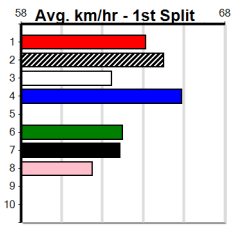

Sale

DREAMCHASER TICKETS ON SALE NOW

Distance: 435m, Race Type: Mixed 6/7, Total Prizemoney: \$1,530
1st: \$1,000, 2nd: \$320, 3rd: \$160, 4th: \$50

4

3:32PM

(VIC time)

Watchdog Tips:

0 0 0 0