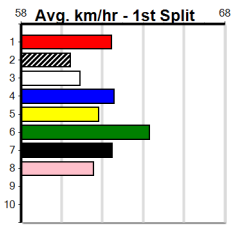

Sale

ROTTI SECURITY (300+ RANK)

Distance: 435m, Race Type: Maiden, Total Prizemoney: $1,530
1st: $1,000, 2nd: $320, 3rd: $160, 4th: $50

3

3:12PM
(VIC time)

Watchdog Tips: **0 0 0 0** Bet: **0**