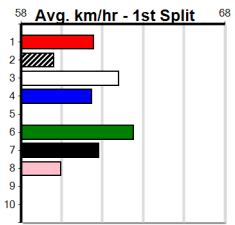

Sale

CABINET CONNECTIONS (300+ RANK)

Distance: 510m, Race Type: Mixed 6/7, Total Prizemoney: $1,740
1st: $1,150, 2nd: $360, 3rd: $180, 4th: $50

7

4:29PM

(VIC time)

BALLYMAC STORM (1) recorded a solid all the way win 2 starts back and she looks like the one to beat from the gun draw today. ASTON PERK (3) can race in a forward position from the outset in this and could be right in the finish.

Watchdog Tips: **1** **3** **4** **7** **Bet:** **Trifecta 1/3,4,7/3,4,7 ($10 - 166.67%)**