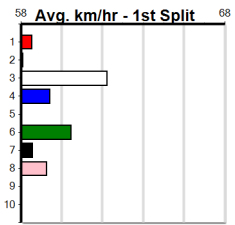

Sale

SPORTSBET GREEN TICKS (300+ RANK)

Distance: 435m, Race Type: Maiden, Total Prizemoney: $1,530
1st: $1,000, 2nd: $320, 3rd: $160, 4th: $50

1

2:37PM
(VIC time)

TERRORISING TOM (3) has recorded smart placings in 5 of his 7 starts around here to date and he looks set for a much deserved victory in this. PARUMBA JORDY (6) has produced handy placings in 2 of his last 3 starts and looks like the danger.

Watchdog Tips: **3** **6** **4** **1** **Bet:** **Quinella 3/6 ($10 for 1000%)**