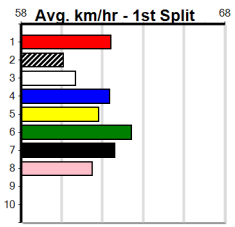

Sale

ROTTI SECURITY (300+ RANK)

Distance: 435m, Race Type: Maiden, Total Prizemoney: $1,530
1st: $1,000, 2nd: $320, 3rd: $160, 4th: $50

3
3:12PM
(VIC time)

ESTHER'S JAKIT (2) showed speed in her handy last start placing here and she may only need to step on even terms to salute in this. PARUMBA CHA CHA (7) has recorded steady placings in her last 2 starts and could challenge here.

Watchdog Tips: **2** **7** **4** **1** **Bet:** **Win 2**