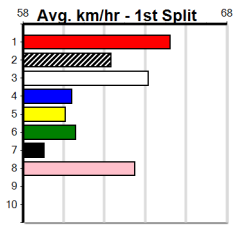

Sale
12
6:07PM
(VIC time)

SPORTSBET SAME RACE MULTI (300+ RA

Distance: 435m, Race Type: Grade 5, Total Prizemoney: $1,530
1st: $1,000, 2nd: $320, 3rd: $160, 4th: $50

Watchdog Tips: **8** **1** **2** **7** **Bet:** **Box Trifecta 1,2,7,8 ($10 for 41.67%)**

MICK SAYS SO (8) can show a good turn of foot once into full stride and he may prove hard to hold out from his good draw. BE CHARMING (1) is drawn to race on the speed from the outset in this and could be the one they need to catch.