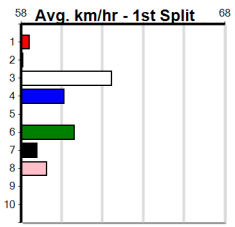

Sale

SPORTSBET GREEN TICKS (300+ RANK)

Distance: 435m, Race Type: Maiden, Total Prizemoney: $1,530
1st: $1,000, 2nd: $320, 3rd: $160, 4th: $50

1

2:37PM
(VIC time)

Watchdog Tips: **0** **0** **0** **0** Bet: **0**