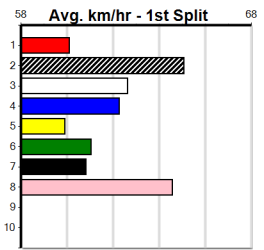

Sale

2

2:57PM

(VIC time)

MONACELLARS (300+ RANK)

Distance: 435m, Race Type: Maiden, Total Prizemoney: $1,530
1st: $1,000, 2nd: $320, 3rd: $160, 4th: $50

Watchdog Tips:

Bet:

Form Box	Wgt	Dist	Track	Date	Time	BON	Margin	1st/2nd (Time)	PIR	Checked	Comment	WR	Split 1	S/P	Grade

ANOTHER STORY [M]

BK Bitch Apr-22 Sire: ZACK MONELLI Dam: JOSIE'S ENTITY

Trainer: Corey Fulford (Maffra)

Owner(s): C Fulford
Winning Distances: < 300m (0) 300 - 399m (0) 400 - 499m (0) 500 - 599m (0) 600 - 699m (0) > 700m (0)

Winning Weights:

2nd (6)	27.1	435	SLE	R2	11-Sep-24	25.19	24.22	10.00 RECKLESS (24.51)	S/622	.	.	.	5.53	$49.40 M
5th (8)	27.2	435	SLE	R1	18-Sep-24	25.53	24.68	9.00L SELECT RONAN (24.92)	M/655	.	.	.	5.48	$14.50 T3-M
8th (3)	26.8	435	SLE	R1	22-Sep-24	25.60	24.32	16.00 PRINCESS MONARCH	S/877	.	VO	.	5.55	$45.60 M
3rd (6)	27.2	435	SLE	R2	25-Sep-24	25.76	24.88	9.50L ALCARAZ (25.10)	S/844	.	.	.	5.62	$15.60 M
3rd (5)	27.0	400	WGL	R1	03-Oct-24	23.53	22.58	8.50L JUICY GOSSIP (22.95)	S/84	.	.	.	8.89	$44.00 T3-M
5th (4)	26.9	400	WGL	R2	10-Oct-24	23.39	22.67	7.50L ARE YOU OKAY (22.89)	S/5	.	.	.	8.80	$36.20 T3-M
7th (8)	27.3	510	SLE	R3	18-Oct-24	30.85	29.06	14.00 GALLOPING DEMI (29.91)	S/377	.	.	.	9.58	$25.40 T3-M
5th (6)	26.9	510	SLE	R4	23-Oct-24	30.04	29.13	12.00 MR. ZULU (29.27)	S/655	.	.	.	9.89	$56.30 M

Last 3 wins NOT included above

Box History

Bx	1st	2nd	3rd	4th	5th	6th	7th	8th
1							1	1
2						1		
3								1
4					1	1		
5			1				1	1
6	1	1	1	1	2			1
7						1		
8					1			1
Prize Best	$690.00							
Starts	25.19(6)-11/9/24							
Trk/Dts	21-0-1-2							
APM	7-0-1-1							
	584							

SELECT JEALOUS [M]

BK Dog Jul-22 Sire: BERNARDO Dam: MY DREAMER

Trainer: Ken Bailey (Bundalaguah)

Owner(s): K Bailey
Winning Distances: < 300m (0) 300 - 399m (0) 400 - 499m (0) 500 - 599m (0) 600 - 699m (0) > 700m (0)

Winning Weights:

3rd (7)	29.7	435	SLE	R2	13-Oct-24	25.02	24.07	3.5L DR. ZEEKA (24.78)	M/112	.	.	.	5.27	$9.20 M
3rd (1)	29.6	400	WGL	R2	25-Oct-24	23.34	22.52	2.50L JACK'S ELATION (23.18)	Q/12	.	.	.	8.45	$2.80 M

Last 3 wins NOT included above

Box History

Bx	1st	2nd	3rd	4th	5th	6th	7th	8th
1								
2								
3								
4								
5								
6								
7								
8								
Prize Best	$520.00							
Starts	25.02(7)-13/10/24							
Trk/Dts	2-0-0-2							
APM	1-0-0-1							
	520							

BIG BRUCE (NSW)[M]

BK Dog Mar-22 Sire: SHIMA SHINE Dam: MIDNIGHT CARMEN

Trainer: Constance Mcmillan (Drouin)

Owner(s): J O'keefe
Winning Distances: < 300m (0) 300 - 399m (0) 400 - 499m (0) 500 - 599m (0) 600 - 699m (0) > 700m (0)

Winning Weights:

3rd (7)	34.7	400	WGL	R2	10-Sep-24	23.61	22.52	14.00 BANDIT BARBIE (22.67)	M/43	.	.	.	8.66	$30.40 M
6th (2)	34.9	400	WGL	R1	27-Sep-24	23.63	22.64	11.00 LUMBY (22.93)	M/76	.	.	.	8.84	$27.40 M
4th (8)	35.1	400	WGL	R2	04-Oct-24	23.62	22.71	2.25L JAIRON BALE (23.48)	M/13	.	.	.	8.48	$18.80 M
5th (5)	34.8	400	WGL	R1	08-Oct-24	23.43	22.58	9.00L VODKA AND ICE (22.83)	M/55	.	.	.	8.60	$21.20 M
5th (7)	35.3	400	WGL	R1	11-Oct-24	23.85	22.36	17.00 CORINTHIAN (22.71)	M/55	.	.	.	8.73	$13.90 M
4th (2)	34.9	435	SLE	R2	16-Oct-24	25.61	24.34	13.00 JUST A NEO (24.72)	M/744	.	.	.	5.56	$49.20 M
5th (6)	35.3	435	SLE	R2	23-Oct-24	25.87	24.65	4.25L DON'T BLAME ME (25.57)	M/875	.	.	.	5.68	$11.10 M

Last 3 wins NOT included above

Box History

Bx	1st	2nd	3rd	4th	5th	6th	7th	8th
1								
2								
3								
4								
5					1			
6						1		
7			1		1			
8				1				
Prize Best	$410.00							
Starts	25.61(2)-16/10/24							
Trk/Dts	7-0-0-1							
APM	2-0-0-0							
	358							

WARRIOR ETHAN [M]