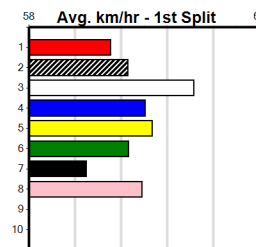

Sale

8

4:50PM

(VIC time)

BSG AUSTRALIA (300+ RANK)

Distance: 510m, Race Type: Grade 5, Total Prizemoney: $1,740
1st: $1,150, 2nd: $360, 3rd: $180, 4th: $50

ARLUNYA (7) can show a good turn of foot once into full stride and he may prove hard to hold out with an ounce of luck in running. GIN CHASER (6) won well here last week, Tougher here but will be in the finish.

Watchdog Tips: 7 6 3 8 **Bet:** Win 7

1

ELLE GEM [5] **$6.50**
BK Bitch Jun-21 **Comes into calculations from this draw.**
Owner(s): K Brew **Sire: ASTON DEE BEE Dam: MADALIA MAGGIE**
Winning Distances: < 300m (0) 300 - 399m (0) 400 - 499m (2) 500 - 599m (1) 600 - 699m (0) > 700m (0) **Trainer: Lesley Russell (Sale)**
Winning Weights: 27.3(1) 27.9(1) 28.0(1)

Box	1st	2nd	3rd	4th	5th	6th	7th	8th
1								
2	1		1	1	1	1		
3			1					
4		2		1				
5	1			1	2	1	1	1
6		3			1	1		
7		1	1	1	1			
8	1				2			

Last 3 wins NOT included above

Box	1st	2nd	3rd	4th	5th	6th	7th	8th							
1st (2)	28.0	435	SLE	R1	18-Feb-24	24.91	24.26	13.00	DOCTOR MINTY (25.77)	M/431		VO	5.42	$5.50	M
1st (8)	27.9	435	SLE	R2	25-Feb-24	24.81	24.33	1.00L	MAVERICK MARCIA (24.87)	M/532			5.39	$3.40	7
1st (5)	27.3	510	SLE	R5	24-Apr-24	29.32	29.28	0.25L	BIG STACKS (29.34)	M/111			9.28	$3.50	X67

Prize Best Starts Trk/Dts APM
$7970.00
29.32(5)-24/4/24
29-3-6-2
7-1-0-1
2144

2

SHE'S VERSAGE [5] **$4.20**
BE Bitch May-22 ***** SCRATCHED *****
Owner(s): Eye Candy (SYN), C Wilk, K Gorman **Sire: ZIPPING GARTH Dam: DREAMY EYES**
Winning Distances: < 300m (0) 300 - 399m (2) 400 - 499m (1) 500 - 599m (1) 600 - 699m (0) > 700m (0) **Trainer: Judy Brereton (Tanjil South)**
Winning Weights: 27.1(2) 27.8(1) 27.9(1)

Box	1st	2nd	3rd	4th	5th	6th	7th	8th
1	1	1	1	3				2
2	1	3	1		1	2		
3			1	1	1			
4				3	4	1	1	
5	1			1	1			
6	1	1				3	1	
7		2	1	2	2			1
8						1		1

Last 3 wins NOT included above

Box	1st	2nd	3rd	4th	5th	6th	7th	8th							
1st (6)	27.1	350	HVL	R4	16-Feb-24	19.90	19.44	2.00L	LARRY INTENTION (20.02)	M/4		SW	6.78	$0.00	T3-7
1st (5)	27.9	450	TRA	R7	15-Apr-24	25.64	25.64	5.00L	BOMB QUEEN (25.99)	M/411			6.79	$6.20	X67
1st (2)	27.8	512	MTG	R7	27-Jun-24	30.18	30.08	3.00L	REV QUERIDA (30.40)	0			4.57	$3.00	RW

Prize Best Starts Trk/Dts APM
$7380.00
29.38(2)-23/10/24
46-4-7-3
2-0-1-0
2667

3

SWEET KATHLENE [5] **$5.50**
BK Bitch May-20 **Talented but can take a while to warm up, threat.**
Owner(s): K Fogarty **Sire: ZIPPING GARTH Dam: ZIPPING RUBY**
Winning Distances: < 300m (0) 300 - 399m (0) 400 - 499m (1) 500 - 599m (6) 600 - 699m (0) > 700m (0) **Trainer: Kathleen Fogarty (Lower Heyfield)**
Winning Weights: 26.6(1) 26.9(1) 27.0(1) 27.1(1) 27.3(1) 27.4(1) 27.6(1)

Box	1st	2nd	3rd	4th	5th	6th	7th	8th	
1	1	1	2	3	4	2	1	1	2
2	2	2		1	1	2			
3	1	2	1	5	1	3	1		
4	1	2	1	1	4	3	2	1	
5	1	1	1	1	5	1	2		
6	1			3	2	2		2	
7	1			1	2	1	3		
8		1	1	2	2	1	1	1	

Last 3 wins NOT included above

Box	1st	2nd	3rd	4th	5th	6th	7th	8th							
1st (5)	27.3	500	TRA	R6	27-Feb-23	28.56	28.56	3.25L	SWANKY RYKER (28.79)	M/332		SW	9.33	$3.20	T3-RW
1st (2)	26.9	500	TRA	R8	05-May-23	28.23	28.23	0.75L	BRIDGIT ROSE (28.26)	M/553		SW	9.26	$48.90	X45
1st (2)	27.1	510	SLE	R8	06-Sep-23	29.21	29.21	2.00L	RAPID VOYAGE (29.34)	M/111		SW	9.24	$8.90	5

Prize Best Starts Trk/Dts APM
$20955.00
29.21(2)-6/9/23
92-7-9-8
22-2-1-1
1458