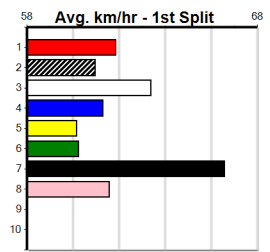

Sale
10
5:29PM
(VIC time)

RSN GREY AREAS WEDNESDAY & FRIDAY

Distance: 435m, Race Type: Mixed 6/7, Total Prizemoney: $1,530
1st: $1,000, 2nd: $320, 3rd: $160, 4th: $50

Watchdog Tips:

Bet: