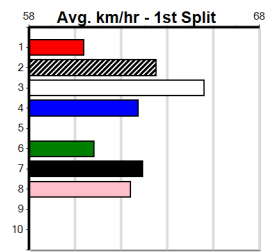

Sale
5
3:51PM
(VIC time)

IAN CARTER BUILDER (300+ RANK)

Distance: 435m, Race Type: Grade 5, Total Prizemoney: $1,530
1st: $1,000, 2nd: $320, 3rd: $160, 4th: $50

BANDARI (2) recorded a good all the way win here two starts back and he may only need to step cleanly again to salute in this. INTER CYBORG (3) will find this much easier than his last few starts and has the early speed to be prominent throughout.

Watchdog Tips: **2** **3** **7** **6** **Bet:** **Win 2**

DR. HAROLD [5] ***** SCRATCHED ***** **$15.00**

BK Dog Feb-21 Sire: BERNARDO Dam: BEATRICE
Owner(s): DOCTORS KENNELS (SYN), J McMahon, J Gill
Trainer: Kimberley McMahon (Darriman)

Winning Distances: < 300m (0) 300 - 399m (3) 400 - 499m (1) 500 - 599m (0) 600 - 699m (0) > 700m (0)

Winning Weights: 30.4(1) 31.2(1) 31.3(1) 31.5(1)

7th	4th	5th	7th	5th	2nd	6th	8th
(2) 32.6 435 SLE R11 16-Jun-24 25.25 24.37 13.00 SODA FRANK (24.37) S/788 . . . 5.45 $33.30 5	(7) 32.3 435 SLE R9 03-Jul-24 25.01 24.41 6.00L VELUZA BALE (24.62) M/456 . . . 5.33 $14.50 5	(1) 32.3 435 SLE R3 07-Jul-24 25.01 24.39 9.00L DR. MARSHAL (24.39) M/355 . . . 5.37 $47.20 5H	(4) 32.5 395 TRA R5 12-Jul-24 22.62 22.16 7.00L HIGH END CASH (22.16) S/777 . . . 3.88 $56.30 X34	(1) 32.7 435 SLE R10 14-Jul-24 25.30 24.43 7.50L RABADA (24.81) M/555 . . . 5.48 $6.50 5	(7) 32.4 435 SLE R11 24-Jul-24 24.87 24.44 0.75L LINDENOW GRACE (24.83) S/734 . . . 5.53 $3.80 5	(1) 32.4 435 SLE R11 28-Jul-24 25.27 24.46 7.50L JOHNSON STREET (24.76) M/576 . . . 5.45 $6.00 5	(5) 32.0 435 SLE R3 18-Aug-24 25.27 24.18 16.00 FLYING GENERAL (24.18) M/678 . . . W 5.47 $62.00 RWH

Last 3 wins NOT included above

1st (8) 31.2 300 HVL R1 28-Jan-24 16.98 16.50 1.25L HE'S SO TOUGH (17.06) M/7 . . . 4.01 $3.50 X67	1st (2) 31.3 450 TRA R6 09-Feb-24 25.07 24.94 1.00L BON ROSE (25.13) M/211 . . . 6.74 $6.20 X67H	1st (4) 31.5 395 TRA R6 17-May-24 22.33 21.87 2.25L YOU YANG YAALA (22.48) S/531 . . . SW 3.89 $6.30 5

Box History

Bx	1st	2nd	3rd	4th	5th	6th	7th	8th
1					2	1		
2	2			3	1	1	2	
3		1		2	1	2	1	
4	1	1	3	2			2	
5			1	1				1
6			2					
7	1	1		1				1
8	1				1	1		

Prize Best Starts Trk/Dts APM: $1120.63, 24.67(6)-10/3/24, 40-4-3-6, 17-0-2-1, 2579