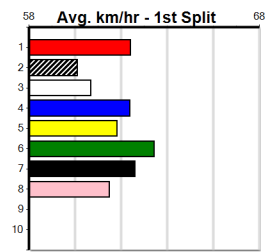

Sale
3
3:12PM
(VIC time)

ROTTI SECURITY (300+ RANK)

Distance: 435m, Race Type: Maiden, Total Prizemoney: $1,530
1st: $1,000, 2nd: $320, 3rd: $160, 4th: $50

ESTHER'S JAKIT (2) showed speed in her handy last start placing here and she may only need to step on even terms to salute in this. PARUMBA CHA CHA (7) has recorded steady placings in her last 2 starts and could challenge here.

Watchdog Tips: **2** **7** **4** **1** **Bet:** **Win 2**

1

KOKODA TRAIL [M] Comes into calculations from this draw. **$6.50**
F Bitch Feb-22 Sire: CATCH THE THIEF Dam: SUPREME OUTLAW
Owner(s): G Elston Trainer: Gayle Elston (Sale)
Winning Distances: < 300m (0) 300 - 399m (0) 400 - 499m (0) 500 - 599m (0) 600 - 699m (0) > 700m (0)
Winning Weights:
5th (3) 28.0 435 SLE R2 05-Jun-24 25.36 24.37 5.50L POPPY'S PAL (24.99) M/245 . . . . . 5.31 $21.20 M
2nd (5) 27.9 400 WGL R2 13-Jun-24 23.56 22.90 5.50L BLUE NITROGEN (23.20) Q/22 . . . . . 8.64 $4.90 M
5th (4) 28.0 435 SLE R1 19-Jun-24 25.50 24.41 8.00L COLLINDA LAW (24.97) M/332 . . . . . 5.37 $9.60 M
3rd (1) 28.2 400 WGL R9 08-Aug-24 23.75 22.66 8.50L SECRETS WITHOUT (23.18) Q/23 . . . . . 8.63 $5.10 T3-M
4th (7) 28.5 435 SLE R1 14-Aug-24 25.47 24.45 3.25L MAGICAL PAWS (25.25) M/114 . . . . . 5.25 $10.50 M
7th (1) 28.5 400 WGL R2 26-Sep-24 23.88 22.85 14.00 KILMANY WARRIOR (22.95) M/56 . . . . . 8.82 $21.90 T3-M
6th (7) 28.5 435 SLE R2 23-Oct-24 26.03 24.65 6.50L DON'T BLAME ME (25.57) M/366 . . . . . 5.45 $5.70 M
2nd (1) 28.6 435 SLE R3 30-Oct-24 25.20 24.81 1.75L PARUMBA CHA CHA (25.09) M/222 . . . . . 5.35 $28.80 M
Last 3 wins NOT included above

Box History

Bx	1st	2nd	3rd	4th	5th	6th	7th	8th
1		1	1					
2								
3					1	1		
4					1			
5		1						
6								
7			1			1		
8								

Prize Best	$530.00
Starts	25.20(1)-30/10/24
Trk/Dts	9-0-2-1
APM	5-0-1-0
	254

2

ESTHER'S JAKIT (NSW)[M] Showed speed in handy last start placing, go close **$3.60**
BK Bitch May-22 Sire: FERNANDO BALE Dam: BOOK OF LUCK
Owner(s): J Dihm Trainer: Andrew Wood (Nambrok)
Winning Distances: < 300m (0) 300 - 399m (0) 400 - 499m (0) 500 - 599m (0) 600 - 699m (0) > 700m (0)
Winning Weights:
6th (3) 25.6 435 SLE R2 17-Jul-24 26.20 24.54 18.00 DR. LEONI (24.95) M/687 . . . . . 5.54 $11.90 M
5th (4) 25.7 435 SLE R4 16-Oct-24 25.54 24.34 17.00 TOMMY THE HOOD (24.41) M/477 . . . . . 5.35 $21.80 M
3rd (3) 25.6 435 SLE R3 23-Oct-24 25.11 24.65 1.00L CONNOR FLYNN JET (25.04) M/222 . . . . . 5.43 $5.50 M
3rd (2) 25.8 435 SLE R3 30-Oct-24 25.56 24.81 7.00L PARUMBA CHA CHA (25.09) M/633 . . . . . 5.51 $3.30 M
Last 3 wins NOT included above

Box History

Bx	1st	2nd	3rd	4th	5th	6th	7th	8th
1								
2			1					
3			1			1		
4					1			
5								
6								
7								
8								

Prize Best	$160.00
Starts	25.11(3)-23/10/24
Trk/Dts	4-0-0-2
APM	4-0-0-2
	160