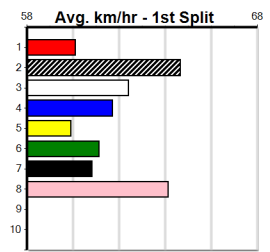

Sale
2
2:57PM
(VIC time)

MONACELLARS (300+ RANK)

Distance: 435m, Race Type: Maiden, Total Prizemoney: $1,530
1st: $1,000, 2nd: $320, 3rd: $160, 4th: $50

UNDERCOVER GUY (6) recorded a handy placing here 2 starts back and he could prove hard to hold out with an ounce of luck in this. SELECT JEALOUS (2) can race on the speed from the outset in this and could be right in the finish.

Watchdog Tips: **6** **2** **4** **8** **Bet:** **Win 6**

1

ANOTHER STORY [M] **May get burnt off early in this, looks unlikely.** **$21.00**
BK Bitch Apr-22 Sire: ZACK MONELLI Dam: JOSIE'S ENTITY Trainer: Cindy Fulford (Maffra)
Owner(s): C Fulford
Winning Distances: < 300m (0) 300 - 399m (0) 400 - 499m (0) 500 - 599m (0) 600 - 699m (0) > 700m (0)
Winning Weights:
5th (8) 27.2 435 SLE R1 18-Sep-24 25.53 24.68 9.00L SELECT RONAN (24.92) M/655 . . . . 5.48 $14.50 T3-M
8th (3) 26.8 435 SLE R1 22-Sep-24 25.60 24.32 16.00 PRINCESS MONARCH S/877 . . . . VO 5.55 $45.60 M
3rd (6) 27.2 435 SLE R2 25-Sep-24 25.76 24.88 9.50L ALCARAZ (25.10) S/844 . . . . . 5.62 $15.60 M
3rd (5) 27.0 400 WGL R1 03-Oct-24 23.53 22.58 8.50L JUICY GOSSIP (22.95) S/84 . . . . . 8.89 $44.00 T3-M
5th (4) 26.9 400 WGL R2 10-Oct-24 23.39 22.67 7.50L ARE YOU OKAY (22.89) S/5 . . . . . 8.80 $36.20 T3-M
7th (8) 27.3 510 SLE R3 18-Oct-24 30.85 29.06 14.00 GALLOPING DEMI (29.91) S/377 . . . . . 9.58 $25.40 T3-M
5th (6) 26.9 510 SLE R4 23-Oct-24 30.04 29.13 12.00 MR. ZULU (29.27) S/655 . . . . . 9.89 $56.30 M
6th (1) 26.7 435 SLE R2 30-Oct-24 25.47 24.81 9.00L UNDERCOVER GUY (24.86) M/666 . . . . . 5.52 $42.00 M
Last 3 wins NOT included above

Box History

Bx	1st	2nd	3rd	4th	5th	6th	7th	8th
1							1	1
2						1		1
3								1
4					1	1		
5			1				1	1
6	1	1	1	1	2			1
7						1		
8					1		1	1

Prize Best	$690.00
Starts	25.19(6)-11/9/24
Trk/Dts	22-0-1-2
APM	8-0-1-1
	584

2

SELECT JEALOUS [M] **Can race on the speed from the outset, big danger.** **$3.20**
BK Dog Jul-22 Sire: BERNARDO Dam: MY DREAMER Trainer: Ken Bailey (Bundalagwah)
Owner(s): K Bailey
Winning Distances: < 300m (0) 300 - 399m (0) 400 - 499m (0) 500 - 599m (0) 600 - 699m (0) > 700m (0)
Winning Weights:
3rd (7) 29.7 435 SLE R2 13-Oct-24 25.02 24.07 3.5L DR. ZEEKA (24.78) M/112 . . . . . 5.27 $9.20 M
3rd (1) 29.6 400 WGL R2 25-Oct-24 23.34 22.52 2.50L JACK'S ELATION (23.18) Q/12 . . . . . 8.45 $2.80 M
2nd (2) 29.6 435 SLE R2 30-Oct-24 24.98 24.81 1.75L UNDERCOVER GUY (24.86) Q/122 . . . . . 5.27 $3.20 M
Last 3 wins NOT included above

Box History

Bx	1st	2nd	3rd	4th	5th	6th	7th	8th
1				1				
2		1						
3								
4								
5								
6								
7			1					
8								

Prize Best	$520.00
Starts	24.98(2)-30/10/24
Trk/Dts	3-0-1-2
APM	2-0-1-1
	520