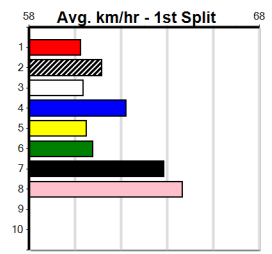

Sale
11
5:49PM
(VIC time)

TRFM (300+ RANK)

Distance: 435m, Race Type: Grade 5, Total Prizemoney: $1,530
1st: $1,000, 2nd: $320, 3rd: $160, 4th: $50

RHONDA GEM (4) has the early speed to overcome her tricky draw in this and she may prove hard to catch if she can lead here. FURIOUS ANGEL (7) showed a good turn of foot in her smart placing here 3 starts back and can challenge again.

Watchdog Tips: **4** **7** **8** **5** **Bet:** **Win 4**

1

ON REPEAT (NSW)[5] Handy placing from this box 2 starts back, respect **$10.00**

BK Dog Jan-22 Sire: ZACK MONELLI Dam: JENNIFER ECCLES
Owner(s): CHANA RACING (SYN), T Cogger, M Cogger
Trainer: Justin Bowman (Kilmany)

Winning Distances: < 300m (0) 300 - 399m (0) 400 - 499m (3) 500 - 599m (0) 600 - 699m (0) > 700m (0)

Winning Weights: 31.0(1) 31.2(1) 31.5(1)

Box	1st	2nd	3rd	4th	5th	6th	7th	8th
1								
2		1						
3								
4	1							
5								
6								
7	1		1	1	1			
8								

7th (4) 30.5 435 SLE R9 04-Aug-24 25.34 24.36 7.50L AKINA JAZZ (24.83) M/666 5.45 $26.70 RW
5th (8) 30.8 400 WGL R11 08-Aug-24 23.41 22.66 4.25L DUNSMORE FLYER (23.13) M/45 8.71 $14.80 T3-6
1st (7) 31.2 435 SLE R10 14-Aug-24 24.89 24.45 0.05L BE GRACEFUL (24.89) M/621 5.46 $19.60 6G
7th (8) 31.0 435 SLE R3 18-Aug-24 25.24 24.18 16.00 FLYING GENERAL (24.18) S/866 5.61 $33.80 RWH
4th (7) 31.3 435 SLE R6 28-Aug-24 25.23 24.42 3.00L DAINTREE PEDRO (25.02) M/634 5.43 $21.00 5
8th (3) 31.4 435 SLE R5 11-Sep-24 25.33 24.22 11.00 BEYOND BLESSED (24.62) M/688 5.38 $24.20 5
2nd (1) 31.2 435 SLE R11 18-Oct-24 25.14 24.54 2.00L BALLYMOTE (25.01) M/534 5.41 $4.30 T3-5
6th (1) 31.4 435 SLE R5 23-Oct-24 25.41 24.65 11.00 BRINDLE CHIC (24.69) M/766 5.51 $5.60 5

Last 3 wins NOT included above

Box	1st	2nd	3rd	4th	5th	6th	7th	8th
1								
2								
3								
4	1							
5								
6								
7	1		1	1	1			
8								

1st (4) 31.5 435 SLE R3 24-Apr-24 25.41 24.60 2.25L IGNITION STARTER (25.55) M/421 5.48 $2.50 M
1st (6) 31.0 435 SLE R4 24-Jul-24 25.24 24.44 1.5L ITALICS (25.34) M/622 5.48 $13.50 7

2

MR. WALLACE [5] Much easier here than his last few, cannot dismiss **$8.00**

BK Dog May-20 Sire: UNLAWFUL ENTRY Dam: BARONESS JILL
Owner(s): C Johannsen
Trainer: Elaine Johannsen (Devon Meado)

Winning Distances: < 300m (0) 300 - 399m (1) 400 - 499m (10) 500 - 599m (1) 600 - 699m (0) > 700m (0)

Winning Weights: 31.6(2) 32.7(1) 33.4(1) 33.6(1) 34.0(1) 34.4(1) 34.6(1) 34.7(3) 34.8(1)

Box	1st	2nd	3rd	4th	5th	6th	7th	8th
1	3	2	4	3	4	2	1	1
2		3	1	2	2	2	2	1
3		1	3	1	2	2	1	2
4	2	4	4	3	3	1	1	1
5		2	3		4		3	1
6	2	3		1		2		2
7	2	4	3	2				2
8	3	3	4	3	1			2

6th (2) 33.1 435 SLE R5 07-Jul-24 25.17 24.39 9.00L DR. FARRAH (24.54) M/666 5.44 $9.00 5H
2nd (2) 33.1 435 SLE R10 14-Jul-24 24.91 24.43 1.5L RABADA (24.81) M/322 5.43 $3.70 5
4th (2) 33.0 435 SLE R12 21-Jul-24 25.68 24.29 12.00 JENNA (24.84) M/364 5.51 $5.00 5
8th (5) 33.2 460 WGL R6 26-Jul-24 26.72 25.84 13.00 CANYA NITRATE (25.84) M/777 6.74 $42.00 5
7th (8) 32.7 460 WGL R8 20-Aug-24 26.39 25.56 12.00 ZEUS THUNDERBOLT (25.56) M/765 6.65 $174.30 X45
7th (2) 32.9 435 SLE R7 08-Sep-24 24.97 24.13 13.00 DR. ASHER (24.13) M/577 5.29 $63.60 X45
7th (7) 33.0 460 GEL R8 10-Sep-24 26.46 25.68 10.00 SPRITELY SIAM (25.76) M/777 6.91 $102.50 X45
F (5) 32.8 435 SLE R12 27-Oct-24 0.00 24.09 . LAUGHING PANTHER (25.05) M/83 SW 5.48 $72.20 5

Last 3 wins NOT included above

Box	1st	2nd	3rd	4th	5th	6th	7th	8th
1								
2								
3								
4	1							
5								
6								
7	1		1	1	1			
8								

1st (8) 34.7 435 SLE R12 21-Jan-24 24.84 24.08 1.5L SASSY SWAN (24.95) M/311 5.41 $1.90 5
1st (4) 34.7 435 SLE R12 25-Feb-24 24.64 24.33 0.50L ESPECIAL PIP (24.66) M/222 5.29 $6.60 5
1st (1) 33.6 515 SAP R5 05-May-24 29.96 29.71 1.75L SCARLETT'S WISH (30.06) Q/1111 5.17 $8.60 5