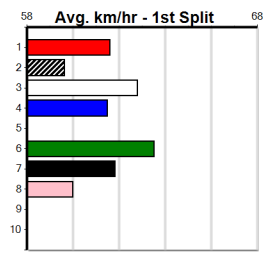

Sale
7
4:29PM
(VIC time)

CABINET CONNECTIONS (300+ RANK)

Distance: 510m, Race Type: Mixed 6/7, Total Prizemoney: $1,740
1st: $1,150, 2nd: $360, 3rd: $180, 4th: $50

BALLYMAC STORM (1) recorded a solid all the way win 2 starts back and she looks like the one to beat from the gun draw today. ASTON PERK (3) can race in a forward position from the outset in this and could be right in the finish.

Watchdog Tips: **1** **3** **4** **7** **Bet:** Trifecta 1/3,4,7/3,4,7 ($10 - 166.67%)

Form Box	Wgt	Dist	Track	Date	Time	BON	Margin	1st/2nd (Time)	PIR	Checked	Comment	WR	Split 1	S/P	Grade	
1	BALLYMAC STORM [6] Gun draw, solid all the way win 2 back, go close. $2.60															
	BK	Bitch		May-21		Sire: WINDY MILLAR		Dam: BALLYMAC FINOLA		Trainer: Desmond Mcphie (Kilmany)						
	Owner(s): D Mcphie															
	Winning Distances: < 300m (0) 300 - 399m (0) 400 - 499m (2) 500 - 599m (0) 600 - 699m (0) > 700m (0)															
	Winning Weights: 26.5(1) 26.6(1)															
	8th (8)	27.1	435	SLE	R1	03-Jul-24	25.76	24.41	14.00 PAW YONDER (24.83)	M/788	.	.	.	5.58	$43.60	M
	7th (6)	26.6	400	WGL	R1	16-Aug-24	23.52	22.44	12.00 DON'T THINK DO (22.72)	Q/66	.	.	.	8.67	$60.50	M
	4th (2)	26.3	435	SLE	R2	28-Aug-24	25.70	24.42	9.00L FRONT STAGE (25.09)	M/555	.	SW	.	5.57	$20.40	M
	4th (6)	26.7	400	WGL	R1	05-Sep-24	23.67	23.16	7.50L PARUMBA JAZZMAN (23.16)	M/65	.	.	.	8.74	$8.20	M
	1st (3)	26.6	400	WGL	R1	12-Sep-24	23.10	22.86	2.75L SLAY QUEEN MOLLY (23.29)	M/41	.	.	.	8.54	$19.10	T3-M
4th (7)	26.7	460	WGL	R10	26-Sep-24	26.54	25.80	4.00L HIGHLAND WARRIOR (26.26)	M/665	.	.	.	7.01	$26.40	T3-RW	
1st (7)	26.5	460	WGL	R7	10-Oct-24	26.02	25.83	2.25L ARCHER TWO (26.16)	Q/111	.	SW	.	6.54	$2.80	T3-RW	
2nd (1)	26.8	510	SLE	R7	23-Oct-24	29.22	29.13	0.05L GIN CHASER (29.22)	Q/222	.	.	.	9.39	$3.20	X67	
Last 3 wins NOT included above																
Prize Best $2510.00																
Starts 29.22(1)-23/10/24																
Trk/Dts 8-2-1-0																
APM 1-0-1-0																
2270																

Form Box	Wgt	Dist	Track	Date	Time	BON	Margin	1st/2nd (Time)	PIR	Checked	Comment	WR	Split 1	S/P	Grade	
2	TAKE A CARNATION [7] Can be a bit too slow early at times, needs luck. $26.00															
	BK	Bitch		Oct-20		Sire: MY BRO FABIO		Dam: STARLIGHT JILL		Trainer: Shane Jack (Dalmore)						
	Owner(s): DIRTY RATS TWO (SYN), S Jack, S Burke															
	Winning Distances: < 300m (0) 300 - 399m (0) 400 - 499m (0) 500 - 599m (1) 600 - 699m (0) > 700m (0)															
	Winning Weights: 30.0(1)															
	6th (8)	30.8	510	SLE	R5	28-Aug-24	29.85	29.07	4.25L ROUGH GEM (29.56)	S/878	.	.	.	9.84	$25.30	7
	7th (6)	30.7	510	SLE	R7	04-Sep-24	29.43	28.81	2.75L NORM'S LUCY (29.26)	S/888	.	.	.	9.73	$68.10	T3-RW
	6th (3)	31.3	515	SAP	R5	09-Sep-24	30.57	29.69	8.00L PALDRON BALE (30.02)	S/7777	.	.	.	5.57	$73.60	X67
	3rd (3)	31.3	595	SAP	R2	16-Sep-24	35.65	34.89	5.50L ASTON MONITOR (35.28)	S/6553	.	SW	.	9.95	$46.40	RW
	6th (2)	31.7	595	SAP	R4	23-Sep-24	35.42	34.19	10.00 PAW QUINBY (34.75)	S/7766	.	SW	.	9.91	$62.30	RW
4th (1)	31.2	595	SAP	R4	30-Sep-24	35.49	33.99	5.00L CAPTAIN KATIE (35.14)	S/4444	.	.	.	9.91	$45.60	RW	
5th (6)	31.3	596	GEL	R2	07-Oct-24	35.59	34.63	14.00 MEPUNGA INFRARED (34.63)	M/6665	.	.	.	9.89	$52.40	RW	
6th (6)	31.0	595	SAP	R9	14-Oct-24	35.89	35.22	9.50L BLACK IN STYLE (35.24)	S/8888	.	.	.	10.03	$46.30	RW	
Last 3 wins NOT included above																
1st (7)	30.0	515	SAP	R1	04-Aug-24	30.60	29.55	1.5L FORBES LIGHTNING (30.69)	M/6632	.	SW	.	5.50	$17.70	M	
Prize Best $7895.00																
Starts 29.43(6)-4/9/24																
Trk/Dts 77-1-5-11																
APM 5-0-0-0																
2500