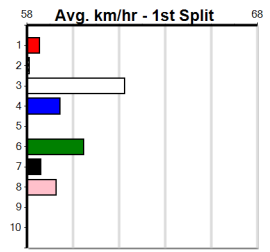

Sale
1
2:37PM
(VIC time)

SPORTSBET GREEN TICKS (300+ RANK)

Distance: 435m, Race Type: Maiden, Total Prizemoney: $1,530
1st: $1,000, 2nd: $320, 3rd: $160, 4th: $50

TERRORISING TOM (3) has recorded smart placings in 5 of his 7 starts around here to date and he looks set for a much deserved victory in this. PARUMBA JORDY (6) has produced handy placings in 2 of his last 3 starts and looks like the danger.

Watchdog Tips: **3** **6** **4** **1** **Bet:** **Quinella 3/6 ($10 for 1000%)**

Form Box Wgt Dist Track Date Time BON Margin 1st/2nd (Time) PIR Checked Comment W/R Split 1 S/P Grade

1

DR. DIABLO [M] **$12.00**
Likely to be out the back early here, place best.
BK Dog **May-21** Sire: **ASTON KIMETTO** Dam: **BLUE SURFONIC**
Owner(s): **DOCTORS KENNELS (SYN), J McMahon, J Gill** Trainer: **Marcus McMahon (Darriman)**
Winning Distances: < 300m (0) 300 - 399m (0) 400 - 499m (0) 500 - 599m (0) 600 - 699m (0) > 700m (0)
Winning Weights:
5th (3) 32.6 350 TRA R1 17-Jun-24 20.60 19.76 8.50L RIO WHIZZER (20.04) S/55 . . . . 7.06 $16.80 M
6th (2) 32.5 435 SLE R2 23-Jun-24 25.69 24.37 19.00 PAW BODHI (24.41) S/656 . . . . 5.51 $22.00 MH
6th (7) 32.5 395 TRA R2 10-Jul-24 23.38 22.23 6.50L JUDGE JEBRYNAH (22.94) S/6666 . . . . 3.99 $31.10 M
8th (1) 32.6 435 SLE R1 17-Jul-24 25.97 24.54 14.00 STORMY SECRET (25.05) M/788 . . . . 5.40 $59.50 M
8th (5) 32.3 435 SLE R2 24-Jul-24 26.29 24.44 19.00 MR. GROOVE (25.02) S/788 . . V21 . 5.58 $93.60 M
6th (2) 31.4 435 SLE R2 14-Aug-24 25.84 24.45 17.00 LAKEVIEW APRIL (24.65) S/776 . . . . 5.69 $37.30 M
7th (8) 32.5 435 SLE R1 23-Oct-24 25.97 24.65 15.00 EVOLVE (24.94) S/556 . . . . 5.57 $38.70 M
3rd (1) 33.0 435 SLE R1 30-Oct-24 25.41 24.81 4.75L PARUMBA JORDY (25.09) M/333 . . . . 5.50 $65.20 M
Last 3 wins NOT included above

Box History

Bx	1st	2nd	3rd	4th	5th	6th	7th	8th
1			1					1
2						2		1
3			1		1			1
4							1	1
5							1	2
6						1	2	
7							2	
8						1	1	1

Prize Best $160.00
Starts 25.41(1)-30/10/24
Trk/Dts 21-0-0-2
APM 14-0-0-2
32

2

BIG RIG [M] **$99.00**
*** SCRATCHED ***
F Dog **Jan-23** Sire: **HOOKED ON SCOTCH** Dam: **ZHENG**
Owner(s): **Eye Candy (SYN), C Wilk, K Gorman** Trainer: **Christian Wilk (Tanjil South)**
Winning Distances: < 300m (0) 300 - 399m (0) 400 - 499m (0) 500 - 599m (0) 600 - 699m (0) > 700m (0)
Winning Weights:
6th (6) 33.7 460 WGL R2 13-Aug-24 27.23 25.71 16.00 STAR COMMAND (26.12) S/666 . . V0 . 7.14 $20.60 MH
6th (4) 32.9 435 SLE R1 18-Aug-24 25.75 24.18 11.00 HIGH FINANCE (25.04) S/666 . . . . 5.58 $33.50 M
7th (2) 32.3 435 SLE R1 28-Aug-24 26.09 24.42 19.00 COLLINDA EXPRESS (24.83) M/556 . . . . 5.55 $12.60 M
Last 3 wins NOT included above

Box History

Bx	1st	2nd	3rd	4th	5th	6th	7th	8th
1								
2							1	
3								
4						1		
5								
6						1		
7								
8								

Prize Best $0.00
Starts 25.75(4)-18/8/24
Trk/Dts 3-0-0-0
APM 2-0-0-0
0