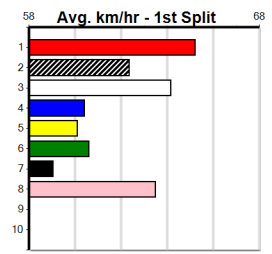

Sale
12
6:07PM
(VIC time)

SPORTSBET SAME RACE MULTI (300+ RANK)

Distance: 435m, Race Type: Grade 5, Total Prizemoney: $1,530
1st: $1,000, 2nd: $320, 3rd: $160, 4th: $50

MICK SAYS SO (8) can show a good turn of foot once into full stride and he may prove hard to hold out from his good draw. BE CHARMING (1) is drawn to race on the speed from the outset in this and could be the one they need to catch.

Watchdog Tips: **8** **1** **2** **7** **Bet:** **Box Trifecta 1,2,7,8 ($10 for 41.67%)**

Form Box	Wgt	Dist	Track	Date	Time	BON	Margin	1st/2nd (Time)	PIR	Checked	Comment	WR	Split 1	S/P	Grade
1															
BE CHARMING [5] Drawn to race on the speed here, major player. $4.60															
BK	Dog	Nov-20		Sire: BERNARDO		Dam: ZIPPING TINA		Trainer: Gary Mcmillan (Nambrok)							
Owner(s): G Mcmillan															
Winning Distances: < 300m (0) 300 - 399m (8) 400 - 499m (0) 500 - 599m (0) 600 - 699m (0) > 700m (0)															
Winning Weights: 31.0(1) 31.3(1) 31.4(1) 31.5(1) 31.8(1) 32.0(1) 32.1(1) 32.7(1)															
5th (8)	32.0	300	HVL	R11	26-Jul-24	17.05	16.76	4.25L INSENSITIVE (16.76)	M/3	.	.	.	4.00	$51.30	T3-5
3rd (1)	32.0	300	HVL	R11	05-Aug-24	17.29	16.92	5.50L FIDDLES (16.92)	M/4	.	.	.	6.74	$7.80	T3-5
5th (5)	31.6	300	HVL	R11	16-Aug-24	17.31	16.77	3.5L FIDDLES (17.07)	Q/3	.	.	.	3.95	$34.00	T3-5
6th (3)	30.7	300	HVL	R12	06-Sep-24	17.52	16.80	5.00L NO MANNERS (17.17)	M/6	.	.	.	3.96	$12.80	T3-5
5th (7)	31.1	300	HVL	R11	27-Sep-24	17.23	16.87	3.5L FEROCIOUS SANDY (17.00)	M/4	.	.	.	4.00	$19.60	T3-5
1st (2)	31.5	300	HVL	R11	02-Oct-24	17.23	16.91	0.75L INTER TERRA (17.27)	M/1	.	.	.	3.95	$5.60	5
3rd (7)	32.2	300	HVL	R10	11-Oct-24	17.17	16.95	2.00L BAMERA (17.03)	M/3	.	.	.	4.01	$52.00	T3-5
3rd (5)	32.0	300	HVL	R12	25-Oct-24	17.45	16.95	3.00L SIDEWINDER (17.25)	M/2	.	.	.	3.99	$8.90	T3-5
Last 3 wins NOT included above															
1st (5)	32.1	350	TRA	R11	01-Jan-24	20.02	19.92	1.00L SWORD DANCER (20.08)	M/33	.	.	.	6.66	$20.20	T3-5
1st (2)	31.3	350	TRA	R12	29-Apr-24	20.33	19.92	0.50L ESFAHAN (20.36)	Q/22	.	.	.	6.76	$3.20	T3-5
1st (2)	32.0	350	TRA	R4	08-Jul-24	20.00	19.86	0.10L NOLAN BALE (20.01)	M/21	.	SW	.	6.66	$5.70	5

Box History								
Bx	1st	2nd	3rd	4th	5th	6th	7th	8th
1	2	2						
2	3	1	2	1			1	2
3	1				3	1	2	
4	2		1		2			1
5	1	1	1	1	1		2	
6	1	1		1	2	1	1	1
7			3		3	2		
8	1	1		1	1	1	1	1

Prize Best	$13765.63
Starts	FSTD
Trk/Dts	54-8-5-10
APM	0-0-0-0
	2796