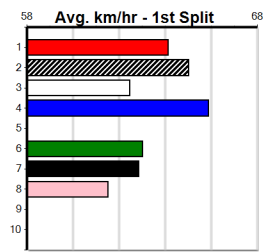

Sale

4

3:32PM

(VIC time)

DREAMCHASER TICKETS ON SALE NOW

Distance: 435m, Race Type: Mixed 6/7, Total Prizemoney: $1,530
1st: $1,000, 2nd: $320, 3rd: $160, 4th: $50

ASTON PAYCHECK (6) can explode once fully balanced in his races and he may prove hard to hold out in this. SELECT MILLS (3) showed good early speed in her solid last start placing here and she could be the main danger today.

Watchdog Tips: **6** **3** **8** **4** **Bet:** **Win 6**

1

HULK KING HAMMER [7] **Racing well, handy win last start but harder here.** **$10.00**

BE Bitch Nov-22 **Sire: SHIMA SHINE Dam: MISS MALFUNCTION** **Trainer: Grant Masterson (Tyabb)**

Owner(s): R King

Winning Distances: < 300m (0) 300 - 399m (0) 400 - 499m (1) 500 - 599m (0) 600 - 699m (0) > 700m (0)

Winning Weights: 28.3(1)

Run	Dist	Wgt	Track	Date	Time	BON	Margin	1st/2nd (Time)	PIR	Checked	Comment	W/R	Split 1	S/P	Grade
3rd (8)	28.5	350	HVL	R1	19-Sep-24	19.96	19.49	3.5L AUDITION (19.72)	M/2	.	.	.	6.70	$10.20	T3-M
4th (6)	28.3	350	HVL	R1	23-Sep-24	19.86	19.25	2.75L GONE FOR GOOD (19.68)	M/2	.	.	.	6.69	$12.20	T3-M
2nd (6)	28.5	400	WGL	R2	26-Sep-24	23.18	22.85	3.25L KILMANY WARRIOR (22.95)	M/22	.	.	.	8.70	$4.50	T3-M
3rd (1)	28.5	460	WGL	R3	03-Oct-24	26.73	26.16	8.50L NO IRON TEAM (26.17)	M/243	.	.	.	6.69	$4.40	T3-M
2nd (3)	28.5	300	HVL	R1	15-Oct-24	17.22	16.68	0.75L BILLY SET (17.17)	Q/2	.	.	.	4.02	$2.50	M
3rd (8)	28.5	300	HVL	R1	18-Oct-24	17.10	16.76	0.50L RAPHAEL ZEAL (17.08)	M/2	.	SW	.	3.99	$1.80	T3-M
1st (2)	28.3	400	WGL	R2	24-Oct-24	23.41	22.95	3.25L MANDOLIN STORM (23.63)	Q/31	.	.	.	8.58	$2.40	T3-M
4th (1)	27.8	435	SLE	R4	30-Oct-24	25.33	24.81	7.50L SELECT MILLS (24.81)	.	.	.	.	.	$13.10	X67

Last 3 wins NOT included above

Box	1st	2nd	3rd	4th	5th	6th	7th	8th
1			1	1				
2	1							
3		1						
4				1				
5			1			1		
6	1		1	1				
7								
8			3					

Prize Best	$2740.00
Starts	25.33(1)-30/10/24
Trk/Dts	13-1-2-5
APM	2-0-0-0
	2528

2

HOW HIGH CONGA [7] **Can show handy mid race pace, place hopes here.** **$7.00**

F Dog Jan-22 **Sire: BEWILDERING Dam: HOW HIGH JAZZ** **Trainer: Corey Fulford (Maffra)**

Owner(s): C Fulford

Winning Distances: < 300m (0) 300 - 399m (0) 400 - 499m (1) 500 - 599m (0) 600 - 699m (0) > 700m (0)

Winning Weights: 31.5(1)

Run	Dist	Wgt	Track	Date	Time	BON	Margin	1st/2nd (Time)	PIR	Checked	Comment	W/R	Split 1	S/P	Grade
2nd (4)	31.5	400	WGL	R1	23-Apr-24	23.03	22.71	1.00L BIRMINGHAM (22.97)	M/11	.	.	.	8.38	$9.40	M
1st (3)	31.5	400	WGL	R2	30-Apr-24	22.90	22.27	0.75L RIBERO (22.94)	Q/11	.	.	.	8.45	$4.20	M
5th (3)	31.4	400	WGL	R4	07-May-24	23.23	22.47	6.00L POWER UP MAX (22.83)	M/54	.	.	.	8.60	$5.60	X67
5th (5)	31.2	400	WGL	R4	14-May-24	23.23	22.61	8.00L RAPID HEART (22.67)	M/33	.	.	.	8.49	$8.20	7
4th (7)	31.5	400	WGL	R3	23-May-24	23.17	22.75	6.00L ASTON SPRITZ (22.75)	M/43	.	.	.	8.56	$4.10	7
5th (4)	31.4	400	WGL	R9	28-May-24	23.52	22.34	6.50L ASTON IMAGE (23.08)	M/55	.	.	.	8.76	$4.50	X67
8th (8)	30.6	400	WGL	R9	26-Sep-24	23.85	22.85	12.00 SELECT MILLS (23.06)	Q/32	.	V14	.	8.62	$2.00	T3-7
2nd (2)	31.8	435	SLE	R4	30-Oct-24	24.96	24.81	2.25L SELECT MILLS (24.81)	.	.	.	.	.	$17.70	X67

Last 3 wins NOT included above

Box	1st	2nd	3rd	4th	5th	6th	7th	8th
1								
2		1						
3	1				1			
4		1			1			
5					1			
6								
7				1				
8								1

Prize Best	$2250.00
Starts	24.96(2)-30/10/24
Trk/Dts	8-1-2-0
APM	1-0-1-0
	460