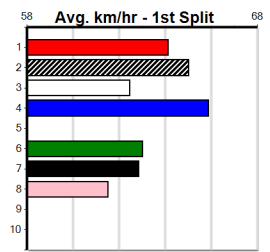

Sale
4
3:32PM
(VIC time)

DREAMCHASER TICKETS ON SALE NOW

Distance: 435m, Race Type: Mixed 6/7, Total Prizemoney: $1,530
1st: $1,000, 2nd: $320, 3rd: $160, 4th: $50

Watchdog Tips: ☐ ☐ ☐ ☐ ☐ **Bet:** ☐

Form Box Wgt Dist Track Date Time BON Margin 1st/2nd (Time) PIR Checked Comment W/R Split 1 S/P Grade

1

HULK KING HAMMER [7]
BE Bitch Nov-22 Sire: SHIMA SHINE Dam: MISS MALFUNCTION Trainer: Grant Masterson (Tyabb)
Owner(s): R King
Winning Distances: < 300m (0) 300 - 399m (0) 400 - 499m (1) 500 - 599m (0) 600 - 699m (0) > 700m (0)
Winning Weights: 28.3(1)

Box	1st	2nd	3rd	4th	5th	6th	7th	8th
1			1					
2	1							
3		1						
4				1				
5			1			1		
6		1		1	1			
7								
8			3					

Prize Best $2740.00
Starts 25.58(6)-18/8/24
Trk/Dts 12-1-2-5
APM 1-0-0-0 2528

4th (4) 28.4 450 BAL R3 09-Sep-24 26.19 25.55 3.5L HURRICANE BERT (25.96) Q/123 6.72 $41.80 T3-M
3rd (8) 28.5 350 HVL R1 19-Sep-24 19.96 19.49 3.5L AUDITION (19.72) M/2 6.70 $10.20 T3-M
4th (6) 28.3 350 HVL R1 23-Sep-24 19.86 19.25 2.75L GONE FOR GOOD (19.68) M/2 6.69 $12.20 T3-M
2nd (6) 28.5 400 WGL R2 26-Sep-24 23.18 22.85 3.25L KILMANY WARRIOR (22.95) M/22 6.70 $4.50 T3-M
3rd (1) 28.5 460 WGL R3 03-Oct-24 26.73 26.16 8.50L NO IRON TEAM (26.17) M/243 6.69 $4.40 T3-M
2nd (3) 28.5 300 HVL R1 15-Oct-24 17.22 16.68 0.75L BILLY SET (17.17) Q/2 4.02 $2.50 M
3rd (8) 28.5 300 HVL R1 18-Oct-24 17.10 16.76 0.50L RAPHAEL ZEAL (17.08) M/2 SW 3.99 $1.80 T3-M
1st (2) 28.3 400 WGL R2 24-Oct-24 23.41 22.95 3.25L MANDOLIN STORM (23.63) Q/31 8.58 $2.40 T3-M

Last 3 wins NOT included above

2

HOW HIGH CONGA [7]
F Dog Jan-22 Sire: BEWILDERING Dam: HOW HIGH JAZZ Trainer: Corey Fulford (Maffra)
Owner(s): C Fulford
Winning Distances: < 300m (0) 300 - 399m (0) 400 - 499m (1) 500 - 599m (0) 600 - 699m (0) > 700m (0)
Winning Weights: 31.5(1)

Box	1st	2nd	3rd	4th	5th	6th	7th	8th
1								
2								
3	1				1			
4		1			1			
5					1			
6								
7				1				
8								1

Prize Best $2250.00
Starts FSH
Trk/Dts 7-1-1-0
APM 0-0-0-0 460

2nd (4) 31.5 400 WGL R1 23-Apr-24 23.03 22.71 1.00L BIRMINGHAM (22.97) M/11 8.38 $9.40 M
1st (3) 31.5 400 WGL R2 30-Apr-24 22.90 22.27 0.75L RIBERO (22.94) Q/11 8.45 $4.20 M
5th (3) 31.4 400 WGL R4 07-May-24 23.23 22.47 6.00L POWER UP MAX (22.83) M/54 8.60 $5.60 X67
5th (5) 31.2 400 WGL R4 14-May-24 23.23 22.61 8.00L RAPID HEART (22.67) M/33 8.49 $8.20 7
4th (7) 31.5 400 WGL R3 23-May-24 23.17 22.75 6.00L ASTON SPRITZ (22.75) M/43 8.56 $4.10 7
5th (4) 31.4 400 WGL R9 28-May-24 23.52 22.34 6.50L ASTON IMAGE (23.08) M/55 8.76 $4.50 X67
8th (8) 30.6 400 WGL R9 26-Sep-24 23.85 22.85 12.00L SELECT MILLS (23.06) Q/32 V14 8.62 $2.00 T3-7

Last 3 wins NOT included above