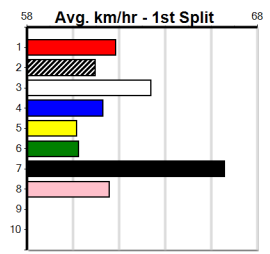

Sale
10
5:29PM
(VIC time)

RSN GREY AREAS WEDNESDAY & FRIDAY

Distance: 435m, Race Type: Mixed 6/7, Total Prizemoney: $1,530
1st: $1,000, 2nd: $320, 3rd: $160, 4th: $50

DR. KATARINA (2) can race on the speed from the outset in this and she will be hard to reel in if she can find the arm. NORMAL LIFE (7) will find this a bit easier than her most recent racing and she could be the main danger here.

Watchdog Tips: **2** **7** **1** **8** **Bet:** Box Quinella 1,2,7 ($10 for 333.33%)

1

ROLLING COAL [6] Well drawn, easier than his last few here, chance. **$10.00**

BK Dog Sep-21 Sire: ORSON ALLEN Dam: CELEBRITY
Owner(s): Eye Candy (SYN), C Wilk, K Gorman
Trainer: Kristin Tucker (Tanjil South)

Winning Distances: < 300m (0) 300 - 399m (1) 400 - 499m (1) 500 - 599m (0) 600 - 699m (0) > 700m (0)

Winning Weights: 33.5(1) 33.8(1)

2nd	3rd	4th	WGL	R11	08-Aug-24	23.27	22.66	2.00L DUNSMORE FLYER (23.13)	M/33	8.68	$14.40	T3-6	
7th	(4)	33.3	435	SLE	R10	14-Aug-24	25.48	24.45	8.50L ON REPEAT (24.89)	S/346	5.40	$17.00	6G
7th	(6)	33.3	350	HVL	R4	19-Aug-24	20.41	19.15	6.50L MR. GROOVE (19.98)	M/4	6.84	$29.70	T3-6
7th	(8)	32.9	435	SLE	R4	28-Aug-24	26.26	24.42	27.00 DAINTREE ASTER (24.42)	S/567	5.62	$41.80	X67
4th	(5)	32.6	435	SLE	R9	04-Sep-24	25.60	24.62	13.00 VELOX BALE (24.75)	M/223	5.43	$26.00	T3-6
7th	(3)	32.3	435	SLE	R10	11-Sep-24	25.70	24.22	16.00 DAINTREE VISION (24.65)	M/665	5.49	$45.80	6G
8th	(4)	32.5	460	GEL	R4	17-Sep-24	27.50	26.06	14.00 SHE'S WIRED (26.56)	S/786	7.14	$116.20	6G
6th	(3)	34.1	400	GEL	R11	21-Oct-24	23.30	22.57	5.50L RONNY ALLSORTS (22.93)	M/74	8.67	$102.40	6G

Last 3 wins NOT included above

1st	(8)	33.8	400	WGL	R3	21-Sep-23	23.19	22.91	6.00L POPCORN IRA (23.58)	M/11	8.59	$5.80	M
1st	(4)	33.5	395	TRA	R4	15-Jul-24	23.13	22.67	8.00L ON REPEAT (23.66)	M/331	3.98	$6.80	T3-7

Box History

Bx	1st	2nd	3rd	4th	5th	6th	7th	8th
1								
2			1		1			
3		1	1		2	1	2	1
4	1					2	1	2
5		1	2	1	1	1	1	1
6				3	2			1
7		1	1	1	1			1
8	1		2					2

Prize Best Starts Trk/Dts APM: $5100.00, 25.06(2)-19/6/24, 43-2-4-7, 10-0-0-2, 1577

2

DR. KATARINA [6] Can race on the speed from the outset, go close. **$3.00**

BEBD Bitch Feb-21 Sire: FERNANDO BALE Dam: DR. MINO
Owner(s): DOCTORS KENNELS (SYN), J McMahon, J Gill
Trainer: Emily McMahon (Darriman)

Winning Distances: < 300m (0) 300 - 399m (1) 400 - 499m (1) 500 - 599m (0) 600 - 699m (0) > 700m (0)

Winning Weights: 24.2(1) 24.3(1)

7th	(1)	24.0	435	SLE	R9	01-Sep-24	25.37	24.45	14.00 FROG MARCH (24.45)	M/234	5.35	$25.20	X67
6th	(4)	23.9	435	SLE	R5	18-Sep-24	25.43	24.68	9.00L KELLI (24.80)	M/455	5.44	$9.20	T3-RW
8th	(4)	23.8	435	SLE	R4	22-Sep-24	25.38	24.32	10.00 SAND DUNES (24.69)	S/788	5.48	$42.90	6G
6th	(3)	24.0	435	SLE	R11	25-Sep-24	26.18	24.88	19.00 COLLINDA EXPRESS (24.88)	S/577	5.47	$23.10	6G
8th	(8)	23.5	435	SLE	R3	02-Oct-24	25.24	24.44	9.50L PHARAOH'S GOLD (24.59)	S/888	5.50	$67.80	X67
4th	(4)	23.4	435	SLE	R9	09-Oct-24	25.07	24.13	7.00L MAKE IT POP (24.61)	M/333	5.41	$54.50	X67
4th	(7)	23.9	435	SLE	R10	18-Oct-24	25.23	24.54	6.00L JUST LIKE AUDREY (24.84)	S/422	5.31	$6.30	T3-6
4th	(2)	24.3	435	SLE	R11	23-Oct-24	25.38	24.65	5.50L WHISPER PIE (25.03)	M/233	5.38	$1.80	X67

Last 3 wins NOT included above

1st	(2)	24.3	435	SLE	R1	14-Jan-24	25.04	24.33	2.75L ARCHER TWO (25.23)	M/111	5.32	$14.10	M
1st	(6)	24.2	395	TRA	R9	29-Jan-24	22.35	22.06	2.50L HARRY THE HOOD (22.52)	M/211	3.78	$4.10	T3-7

Box History

Bx	1st	2nd	3rd	4th	5th	6th	7th	8th
1								1
2	1			1	1			
3						1		
4				1				1
5			1			1		1
6	1		1					
7				1				
8		1		1				1

Prize Best Starts Trk/Dts APM: $3675.00, 25.04(2)-14/1/24, 15-2-0-3, 11-1-0-2, 875