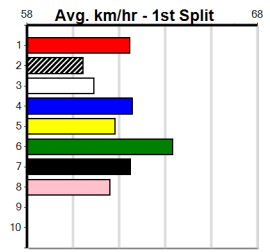

Sale
3
3:12PM
(VIC time)

ROTTI SECURITY (300+ RANK)

Distance: 435m, Race Type: Maiden, Total Prizemoney: $1,530
1st: $1,000, 2nd: $320, 3rd: $160, 4th: $50

Watchdog Tips: ☐ ☐ ☐ ☐ ☐ Bet: ☐

Form Box Wgt Dist Track Date Time BON Margin 1st/2nd (Time) PIR Checked Comment W/R Split 1 S/P Grade

KOKODA TRAIL [M]
F Bitch Feb-22 Sire: CATCH THE THIEF Dam: SUPREME OUTLAW
Owner(s): G Elston
Winning Distances: < 300m (0) 300 - 399m (0) 400 - 499m (0) 500 - 599m (0) 600 - 699m (0) > 700m (0)
Winning Weights:
6th (3) 27.9 400 WGL R2 21-May-24 23.82 22.56 7.00L FRANTIC (23.35) M/66 8.84 $65.80 M
5th (3) 28.0 435 SLE R2 05-Jun-24 25.36 24.37 5.50L POPPY'S PAL (24.99) M/245 5.31 $21.20 M
2nd (5) 27.9 400 WGL R2 13-Jun-24 23.56 22.90 5.50L BLUE NITROGEN (23.20) Q/22 8.64 $4.90 M
5th (4) 28.0 435 SLE R1 19-Jun-24 25.50 24.41 8.00L COLLINDA LAW (24.97) M/332 5.37 $9.60 M
3rd (1) 28.2 400 WGL R9 08-Aug-24 23.75 22.66 8.50L SECRETS WITHOUT (23.18) Q/23 8.63 $5.10 T3-M
4th (7) 28.5 435 SLE R1 14-Aug-24 25.47 24.45 3.25L MAGICAL PAWS (25.25) M/114 5.25 $10.50 M
7th (1) 28.5 400 WGL R2 26-Sep-24 23.88 22.85 14.00 KILMANY WARRIOR (22.95) M/56 8.82 $21.90 T3-M
6th (7) 28.5 435 SLE R2 23-Oct-24 26.03 24.65 6.50L DON'T BLAME ME (25.57) M/366 5.45 $5.70 M
Last 3 wins NOT included above

Trainer: Gayle Elston (Sale)

Box History

Bx	1st	2nd	3rd	4th	5th	6th	7th	8th
1			1					
2								
3					1	1		
4					1			
5	1							
6								
7			1			1		
8								

Prize						$530.00		
Best						25.36(3)-5/6/24		
Starts						8-0-1-1		
Trk/Dts						4-0-0-0		
APM						254		

ESTHER'S JAKI (NSW)[M]
BK Bitch May-22 Sire: FERNANDO BALE Dam: BOOK OF LUCK
Owner(s): J Dihm
Winning Distances: < 300m (0) 300 - 399m (0) 400 - 499m (0) 500 - 599m (0) 600 - 699m (0) > 700m (0)
Winning Weights:
6th (3) 25.6 435 SLE R2 17-Jul-24 26.20 24.54 18.00 DR. LEONI (24.95) M/687 5.54 $11.90 M
5th (4) 25.7 435 SLE R4 16-Oct-24 25.54 24.34 17.00 TOMMY THE HOOD (24.41) M/477 5.35 $21.80 M
3rd (3) 25.6 435 SLE R3 23-Oct-24 25.11 24.65 1.00L CONNOR FLYNN JET (25.04) M/222 5.43 $5.50 M
Last 3 wins NOT included above

Trainer: Andrew Wood (Nambrok)

Box History

Bx	1st	2nd	3rd	4th	5th	6th	7th	8th
1								
2								
3			1			1		
4					1			
5								
6								
7								
8								

Prize						$160.00		
Best						25.11(3)-23/10/24		
Starts						3-0-0-1		
Trk/Dts						3-0-0-1		
APM						160		

OLEG'S RUN [M]
BK Bitch Mar-22 Sire: ZIPPING GARTH Dam: COSMIC TILLY
Owner(s): D Bailey
Winning Distances: < 300m (0) 300 - 399m (0) 400 - 499m (0) 500 - 599m (0) 600 - 699m (0) > 700m (0)
Winning Weights:
7th (3) 28.4 400 WGL R2 13-Sep-24 24.02 22.67 10.00 BLACK TYCOON (23.35) S/77 8.94 $16.30 M
7th (7) 28.7 460 WGL R3 20-Sep-24 27.41 25.89 12.00 KIWI ICE CUBE (26.64) S/545 6.89 $50.70 M
6th (2) 29.5 400 WGL R2 27-Sep-24 23.69 22.64 10.00 KING LITTERBUG (23.01) S/65 8.93 $67.80 M
6th (1) 30.1 400 WGL R1 03-Oct-24 23.62 22.58 10.00 JUICY GOSSIP (22.95) M/66 8.76 $47.60 T3-M
5th (5) 29.7 460 WGL R3 10-Oct-24 27.10 25.83 9.50L OPAL WHISPER (26.46) M/333 6.78 $53.80 T3-M
3rd (1) 30.3 435 SLE R2 18-Oct-24 25.83 24.54 6.50L APPLE CHERRY (25.39) Q/533 5.42 $18.20 T3-M
Last 3 wins NOT included above

Trainer: Dean Bailey (Boorool)

Box History

Bx	1st	2nd	3rd	4th	5th	6th	7th	8th
1			1			1		
2								
3						1		1
4								
5					1			
6								
7							1	
8								

Prize						$160.00		
Best						25.83(1)-18/10/24		
Starts						6-0-0-1		
Trk/Dts						1-0-0-1		
APM						160