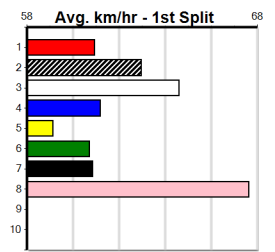

Sale
9
5:07PM
(VIC time)

dreamchasersfestival.com.au (300+ RANK)

Distance: 435m, Race Type: Mixed 6/7, Total Prizemoney: $1,530
1st: $1,000, 2nd: $320, 3rd: $160, 4th: $50

Watchdog Tips: [ ] [ ] [ ] [ ] Bet: [ ]

Form Box	Wgt	Dist	Track	Date	Time	BON	Margin	1st/2nd (Time)	PIR	Checked	Comment	WR	Split 1	S/P	Grade

1

ALCARAZ [7]
BKW Dog Oct-22 Sire: PLAYLIST Dam: VALLEY REAPER Trainer: Adrian Nuttall (Woodside)
Owner(s): L Cardillo
Winning Distances: < 300m (0) 300 - 399m (0) 400 - 499m (1) 500 - 599m (0) 600 - 699m (0) > 700m (0)
Winning Weights: 32.5(1)

7th (2)	33.0	435	SLE	R1	25-Aug-24	25.89	24.66	18.00 PHARAOH'S GOLD (24.66)	S/577				5.40	$27.20 M
5th (2)	32.9	435	SLE	R1	04-Sep-24	25.43	24.62	6.50L OPETAIA (24.98)	S/544				5.43	$6.10 T3-M
2nd (3)	32.7	435	SLE	R3	11-Sep-24	25.00	24.22	6.50L ESSENCE (24.56)	M/222				5.42	$15.90 M
6th (4)	32.6	435	SLE	R1	18-Sep-24	25.57	24.68	9.50L SELECT RONAN (24.92)	S/466				5.41	$4.00 T3-M
1st (5)	32.5	435	SLE	R2	25-Sep-24	25.10	24.88	2.00L EPISODE FIVE (25.23)	Q/111				5.35	$2.50 M
3rd (7)	32.2	400	WGL	R9	03-Oct-24	23.23	22.58	4.00L STORMY SECRET (22.97)	S/23				8.59	$9.40 T3-7
6th (4)	31.6	435	SLE	R4	18-Oct-24	25.85	24.54	12.00 DR. DUCKY (25.02)	M/555				5.45	$3.00 T3-7
8th (5)	31.9	435	SLE	R10	23-Oct-24	25.72	24.65	15.00 BANDARI (24.69)	S/787				5.57	$11.50 X67

Last 3 wins NOT included above

Bx	1st	2nd	3rd	4th	5th	6th	7th	8th
1								
2					1			1
3		1						
4						2		
5	1					1		1
6								
7			1					
8								

Prize Best $1480.00
Starts 25.00(3)-11/9/24
Trk/Dts 9-1-1-1
APM 8-1-1-0 1216

2

LADY RAMPAGE [7]
BE Bitch Feb-21 Sire: BERNARDO Dam: ZAMBORA CASH Trainer: Susan Northway (Heyfield)
Owner(s): S Northway
Winning Distances: < 300m (0) 300 - 399m (1) 400 - 499m (0) 500 - 599m (0) 600 - 699m (0) > 700m (0)
Winning Weights: 28.1(1)

4th (4)	27.7	350	TRA	R1	31-Jan-24	20.89	19.45	11.00 SPEED MERCHANT (20.15)	M/43				6.92	$26.50 M
4= (6)	27.8	350	TRA	R1	05-Feb-24	21.03	19.88	6.00L BACKDROP (20.64)	M/43				6.85	$24.10 M
1st (3)	28.1	350<th>TRA</th><th>R3</th><th>28-Feb-24</th><th>20.28</th><th>19.99</th><th>3.00L LOLA'S THEME (20.48)</th><th>M/11</th><th></th><th></th><th></th><th>6.67</th><th>$4.40 M</th>												
F (7)	27.6	350<th>TRA</th><th>R9</th><th>15-Apr-24</th><td>0.00</td><td>19.87</td><td>. DUTCH RAMBO (20.06)</td><td></td><td></td><td>V21</td><td></td><td></td><td>$24.90 7</td>												
6th (7)	28.0	350<th>TRA</th><th>R4</th><th>10-Jul-24</th><td>21.03</td><td>19.79</td><td>13.00 OUR GLAD (20.15)</td><td>M/355</td><td></td><td></td><td></td><td>6.83</td><td>$11.50 7</td>												
6th (2)	28.0	435<th>SLE</th><th>R9</th><th>18-Oct-24</th><td>25.58</td><td>24.54</td><td>12.00 ANNA (24.80)</td><td>Q/145</td><td></td><td></td><td></td><td>5.31</td><td>$39.10 T3-7</td>												

Last 3 wins NOT included above

Bx	1st	2nd	3rd	4th	5th	6th	7th	8th
1								
2							1	
3	1							
4				1				
5								
6					1			
7							1	
8								

Prize Best $1100.00
Starts 25.58(2)-18/10/24
Trk/Dts 6-1-0-0
APM 1-0-0-0 220