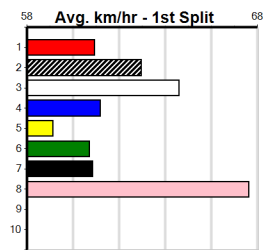

Sale

9

5:07PM

(VIC time)

dreamchasersfestival.com.au (300+ RANK)

Distance: 435m, Race Type: Mixed 6/7, Total Prizemoney: $1,530
1st: $1,000, 2nd: $320, 3rd: $160, 4th: $50

ELITE DARA (7) produced a good placing from a wide draw here 3 starts back and she may prove hard to hold out in this. ALCARAZ (1) is much better than his last 2 starts may suggest and he could be right in the mix from the gun draw today.

Watchdog Tips: **7** **1** **8** **2** **Bet:** **Win 7**

1

ALCARAZ [7] **Gun draw, better than his last 2 starts, big show.** **$5.00**

BKW Dog Oct-22 Sire: PLAYLIST Dam: VALLEY REAPER Trainer: Adrian Nuttall (Woodside)

Owner(s): L Cardillo

Winning Distances: < 300m (0) 300 - 399m (0) 400 - 499m (1) 500 - 599m (0) 600 - 699m (0) > 700m (0)

Winning Weights: 32.5(1)

7th (2)	33.0	435	SLE	R1	25-Aug-24	25.89	24.66	18.00	PHARAOH'S GOLD (24.66)	S/577	5.40	$27.20	M
5th (2)	32.9	435	SLE	R1	04-Sep-24	25.43	24.62	6.50L	OPETAIA (24.98)	S/544	5.43	$6.10	T3-M
2nd (3)	32.7	435	SLE	R3	11-Sep-24	25.00	24.22	6.50L	ESSENCE (24.56)	M/222	5.42	$15.90	M
6th (4)	32.6	435	SLE	R1	18-Sep-24	25.57	24.68	9.50L	SELECT RONAN (24.92)	S/466	5.41	$4.00	T3-M
1st (5)	32.5	435	SLE	R2	25-Sep-24	25.10	24.88	2.00L	EPISODE FIVE (25.23)	Q/111	5.35	$2.50	M
3rd (7)	32.2	400	WGL	R9	03-Oct-24	23.23	22.58	4.00L	STORMY SECRET (22.97)	S/23	8.59	$9.40	T3-7
6th (4)	31.6	435	SLE	R4	18-Oct-24	25.85	24.54	12.00	DR. DUCKY (25.02)	M/555	5.45	$3.00	T3-7
8th (5)	31.9	435	SLE	R10	23-Oct-24	25.72	24.65	15.00	BANDARI (24.69)	S/787	5.57	$11.50	X67

Last 3 wins NOT included above

Bx	1st	2nd	3rd	4th	5th	6th	7th	8th
1								
2					1			1
3		1						
4						2		
5	1					1		1
6								
7			1					
8								

Prize Best	$1480.00
Starts	25.00(3)-11/9/24
Trk/Dts	9-1-1-1
APM	8-1-1-0
	1216

2

LADY RAMPAGE [7] **Can race in a forward position in this, threat.** **$8.00**

BE Bitch Feb-21 Sire: BERNARDO Dam: ZAMBORA CASH Trainer: Susan Northway (Heyfield)

Owner(s): S Northway

Winning Distances: < 300m (0) 300 - 399m (1) 400 - 499m (0) 500 - 599m (0) 600 - 699m (0) > 700m (0)

Winning Weights: 28.1(1)

4th (4)	27.7	350	TRA<td>R1</td><td>31-Jan-24</td><td>20.89</td><td>19.45</td><td>11.00</td><td>SPEED MERCHANT (20.15)</td><td>M/43</td><td>6.92</td><td>$26.50</td><td>M</td>										
4= (6)	27.8	350	TRA	R1	05-Feb-24	21.03	19.88	6.00L	BACKDROP (20.64)	M/43	6.85	$24.10	M
1st (3)	28.1	350	TRA	R3	26-Feb-24	20.28	19.99	3.00L	LOLA'S THEME (20.48)	M/11	6.67	$4.40	M
F (7)	27.6	350	TRA	R9	15-Apr-24	0.00	19.87		DUTCH RAMBO (20.06)			$24.90	7
6th (7)	28.0	350	TRA	R4	10-Jul-24	21.03	19.79	13.00	OUR GLAD (20.15)	M/355	6.83	$11.50	7
6th (2)	28.0	435	SLE	R9	18-Oct-24	25.58	24.54	12.00	ANNA (24.80)	Q/145	5.31	$39.10	T3-7

Last 3 wins NOT included above

Bx	1st	2nd	3rd	4th	5th	6th	7th	8th
1								
2						1		
3	1							
4				1				
5								
6					1			
7							1	
8								

Prize Best	$1100.00
Starts	25.58(2)-18/10/24
Trk/Dts	6-1-0-0
APM	1-0-0-0
	220