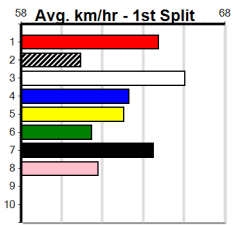

Bendigo

AVARD CIVIL (300+RANK)

Distance: 425m, Race Type: Grade 5, Total Prizemoney: $1,530
1st: $1,000, 2nd: $320, 3rd: $160, 4th: $50

4

3:02PM

(VIC time)

LITTLE FAST BULL (3) was never headed in her top 22.39 Shepparton win and a similar run sees her score again. URANA FERNANDO (2) rarely runs a bad race here and he will be in the firing line throughout. FERNBANK FLYER (6) has claims

Watchdog Tips:

3

2

6

5

Bet:

Win 3