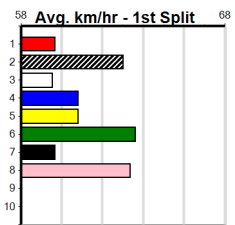

BENDIGO ADVERTISER (300+RANK)

Distance: 425m, Race Type: Maiden, Total Prizemoney: $1,530
1st: $1,000, 2nd: $320, 3rd: $160, 4th: $50

2

2:27PM

(VIC time)

COCONUT FELIPE (5) has been placed in four of eight here and he should prove too strong for these. EXECUTED DEED (6) is better than his form indicates and he can settle near the speed. PERTINACIOUS (3) has the talent and can threaten late

Watchdog Tips: **5** **6** **3** **4** **Bet:** **Box Trifecta 3,4,5,6 ($10 for 41.67%)**