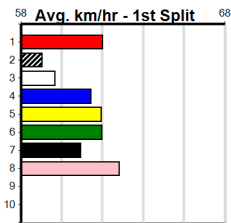

Bendigo

13 (E1)

5:54PM

(VIC time)

BENDIGO RACE 13 (300+RANK)

Distance: 425m, Race Type: Grade 5, Total Prizemoney: \$1,530

1st: \$1,000, 2nd: \$320, 3rd: \$160, 4th: \$50

MINI MINION (1) has been placed in 13 of 30 here and this is the easiest race she has contested for a while. HYDRO GLIDE (5) can show early speed at times and he too will appreciate the drop in class. DENIS THE MENACE (6) can run a cheeky race