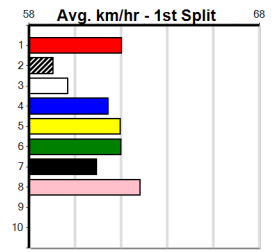

Bendigo
13 (E1)
5:54PM
(VIC time)

BENDIGO RACE 13 (300+RANK)

Distance: 425m, Race Type: Grade 5, Total Prizemoney: $1,530
1st: $1,000, 2nd: $320, 3rd: $160, 4th: $50

MINI MINION (1) has been placed in 13 of 30 here and this is the easiest race she has contested for a while. HYDRO GLIDE (5) can show early speed at times and he too will appreciate the drop in class. DENIS THE MENACE (6) can run a cheeky race

Watchdog Tips: **1** **5** **6** **7** **Bet:** **Win 1**

1

MINI MINION (WA)[5] **Drops in class, can hold the lead, hard to reel in** **$2.80**
BK Bitch Jan-21 Sire: NITRO BURST Dam: WHITE MINION Trainer: Geoffrey Williamson (Marong)

Owner(s): S Davis
Winning Distances: < 300m (0) 300 - 399m (8) 400 - 499m (0) 500 - 599m (0) 600 - 699m (0) > 700m (0)
Winning Weights: 23.3(2) 23.5(1) 23.6(1) 23.8(2) 24.0(1) 24.2(1)

Box	1st	2nd	3rd	4th	5th	6th	7th	8th
1	2	1	1	1	5	1	1	1
2	4	1	3	2			2	3
3	2	1	1	3		3		
4	1	1	2	2	1	2		1
5	1	1	1	1	1	1	2	
6	1	1	1	1	1		1	2
7	1	1	1	1				2
8	2	2	1	1	2	2	1	1

Prize Best Starts Trk/Dts APM: $18890.00, 24.30(2)-31/3/24, 76-8-12-6, 30-0-8-5, 1505

2

LEKTRA NICK [5] **Lacking confidence, this is easier, place** **$6.00**
BK Dog Jan-20 Sire: ZAMBORA BROCKIE Dam: LEKTRA VIKI Trainer: Robert Tolson (Maryborough)

Owner(s): R Tolson
Winning Distances: < 300m (0) 300 - 399m (3) 400 - 499m (10) 500 - 599m (0) 600 - 699m (0) > 700m (0)
Winning Weights: 29.9(2) 30.1(3) 30.2(1) 30.3(1) 30.6(1) 30.7(1) 30.9(1) 31.1(1) 31.3(1) 31.8(1)

Box	1st	2nd	3rd	4th	5th	6th	7th	8th
1	1	1	2		4	3	1	1
2	3	1	3		3	3	2	1
3	1	2	3	4	2	5		3
4	1	1	4	2	2	4	3	
5	2	2	1	2	2	2	4	
6	1	1	1	2	2	7	2	1
7	1	2	3	5	5	1		
8	3		2		3	5	1	3

Prize Best Starts Trk/Dts APM: $20538.75, 24.20(8)-5/2/22, 136-13-9-19, 40-2-3-4, 448

3

MADAM NOVA [5] **Better suited to a wider draw, next time** **$16.00**
WF Bitch Jul-20 Sire: FERNANDO BALE Dam: NOVA HEART Trainer: David Long (Tarnaquilla)

Owner(s): P Sparks
Winning Distances: < 300m (0) 300 - 399m (3) 400 - 499m (1) 500 - 599m (0) 600 - 699m (0) > 700m (0)
Winning Weights: 25.5(1) 26.0(1) 27.0(1) 27.1(1)

Box	1st	2nd	3rd	4th	5th	6th	7th	8th
1	1	1	1		3	1	1	1
2				2	2	1	1	3
3		1				2	2	1
4				1	2			1
5		1	1	1		2	1	
6	2			1	1	1	3	2
7	1			1	1		2	1
8	1		1			1		2

Prize Best Starts Trk/Dts APM: $6810.00, 24.78(3)-17/1/24, 51-4-2-2, 15-0-0-1, 393

4

SUNSHINE GOLD [5] **Poor record here, may get crowded, too risky** **$8.00**
RBD Dog Feb-21 Sire: BERNARDO Dam: CRUISY'S ROSE Trainer: Douglas Sheridan (Talbot)

Owner(s): D Sheridan
Winning Distances: < 300m (0) 300 - 399m (3) 400 - 499m (2) 500 - 599m (0) 600 - 699m (0) > 700m (0)
Winning Weights: 29.9(2) 30.0(2) 30.1(1)

Box	1st	2nd	3rd	4th	5th	6th	7th	8th
1					3	1	1	1
2			2	1	1	1	1	
3	1			5	3	3	2	
4	1		2	2	2	1	2	1
5								1
6	1	1		2	1	1	2	1
7					1	1	1	
8	2	3	1		1			

Prize Best Starts Trk/Dts APM: $8305.00, 24.40(6)-29/5/24, 57-5-5-5, 21-1-3-3, 1593

5

HYDRO GLIDE [5] Biks **Has the speed to cross early on, clear danger** **$4.20**
BD Dog Jun-20 Sire: ASTON DEE BEE Dam: SUMMER SKYE Trainer: Kevin Ashton (Charlton)

Owner(s): K Ashton
Winning Distances: < 300m (0) 300 - 399m (1) 400 - 499m (5) 500 - 599m (0) 600 - 699m (0) > 700m (0)
Winning Weights: 33.0(1) 33.1(1) 33.4(2) 33.8(2)

Box	1st	2nd	3rd	4th	5th	6th	7th	8th
1		6	3			1	4	
2	1		3	2	3		1	1
3		1	1	3	1	1		1
4	3		2	2	2		2	1
5		1		1	3	3	2	
6		2	1	3	4	3	1	
7		6	1	3	2		1	
8	2		1	3	2	1	1	2

Prize Best Starts Trk/Dts APM: $21360.00, 24.21(2)-1/3/23, 94-6-16-12, 32-2-4-5, 1987