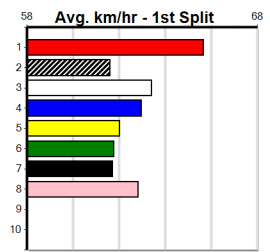

SPORTSBET GREEN TICKS (300+RANK)

Distance: 425m, Race Type: Grade 5, Total Prizemoney: $1,530
1st: $1,000, 2nd: $320, 3rd: $160, 4th: $50

CALL ME JOHN (5) has been placed in ten of 22 here and he will be in the firing line throughout.
IBROX COOPER (6) has a solid turn of foot and he will get a nice cart across early on.
CAWBOURNE GROUP (7) won't be too far away

Watchdog Tips: 5 6 7 1 Bet: Box Quinella 5,6,7 ($10 for 333.33%)

Race card for HE'S THUNDEROUS (NSW) [5] SCRATCHED. Includes details on owner (M Johnston), sire (SUPERIOR PANAMA), dam (SHOW ME CONFETTI), and a box history table.

Race card for BEAT THE FALCON [5]. Includes details on owner (E Keene), sire (BARCIA BALE), dam (PRISCILLA WANG), and a box history table.

Race card for ROCKY HORROR [5]. Includes details on owner (D Petersen), sire (FERNANDO BALE), dam (PIETRA ALLEN), and a box history table.

Race card for SHEILA'S WAIT [5]. Includes details on owner (Sheila And Big T), sire (ORSON ALLEN), dam (TACTICAL MISS), and a box history table.

Race card for CALL ME JOHN [5]. Includes details on owner (G Hansen), sire (PURE TITANIUM), dam (BLUE ESPEARANCE), and a box history table.