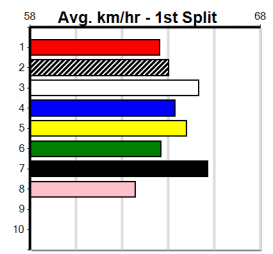

Watchdog Tips: 8 3 5 1 Bet: Box Quinella 3,5,8 (\$10 for 333.33%)

Table with columns: Form Box, Wgt, Dist, Track, Date, Time, BON, Margin, 1st/2nd (Time), PIR, Checked, Comment, W/R, Split 1, S/P, Grade