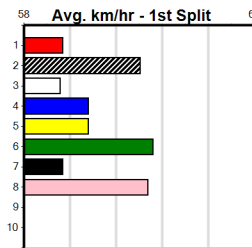

BENDIGO ADVERTISER (300+RANK)

Distance: 425m, Race Type: Maiden, Total Prizemoney: $1,530
1st: $1,000, 2nd: $320, 3rd: $160, 4th: $50

COCONUT FELIPE (5) has been placed in four of eight here and he should prove too strong for these. EXECUTED DEED (6) is better than his form indicates and he can settle near the speed. PERTINACIOUS (3) has the talent and can threaten late

Watchdog Tips: 5 6 3 4 **Bet:** Box Trifecta 3,4,5,6 ($10 for 41.67%)

Form Box	Wgt	Dist	Track	Date	Time	BON	Margin	1st/2nd (Time)	PIR	Checked	Comment	WR	Split 1	S/P	Grade	
1	BAKALI TSUNAMI [M] $16.00															
	Yet to fire in ten attempts, prefer to watch															
	Trainer: Kate Jackson (Kamarooka)															
	Owner(s): K Jackson															
	Sire: LK'S CRUSHN IT Dam: MISS BOOMING															
	Winning Distances: < 300m (0) 300 - 399m (0) 400 - 499m (0) 500 - 599m (0) 600 - 699m (0) > 700m (0)															
	Winning Weights:															
	6th (3) 35.6 425 BEN R3 17-Apr-24 24.90 24.30 6.00L SHOWGIRL KARA (24.49) M/776 . . . 6.88 $34.40 M															
	8th (7) 35.7 500 BEN R2 24-Apr-24 29.99 28.24 20.00 INTERSTATE GIRL (28.61) M/778 . . . 6.99 $38.70 T3-M															
	P (6) 35.3 425 BEN R1 01-May-24 0.00 24.35 . . . LIMIT MISS (24.68) S/666 . . . V21 . 7.06 $22.30 M															
2	MISS BARBIE (NSW)[M] $12.00															
	Steady to date, needs to find plenty, tested															
	Trainer: David Shovan (Powlett Planes)															
	Owner(s): J Dale															
	Sire: WEST ON AUGIE Dam: VICTORIA'S KARA															
	Winning Distances: < 300m (0) 300 - 399m (0) 400 - 499m (0) 500 - 599m (0) 600 - 699m (0) > 700m (0)															
	Winning Weights:															
	5th (3) 25.5 390 SHP R1 30-Sep-24 23.20 22.08 7.50L JAZZY BELLE (22.69) Q/25 . . . 8.55 $11.20 M															
	6th (4) 25.8 425 BEN R1 05-Oct-24 25.42 23.52 12.00 OREGON HUTAN (24.63) M/886 . . . 6.93 $30.80 M															
	4th (3) 25.7 425 BEN R2 09-Oct-24 25.48 23.99 19.00 PINK FLAMINGO (24.20) M/324 . . . 6.66 $27.20 T3-M															
3	PERTINACIOUS [M] $4.80															
	Can make mistakes but has some talent, threat															
	Trainer: Bruce Stirling (Myers Flat)															
	Owner(s): R Radford															
	Sire: WHISKEY RIOT Dam: CRUISING BY															
	Winning Distances: < 300m (0) 300 - 399m (0) 400 - 499m (0) 500 - 599m (0) 600 - 699m (0) > 700m (0)															
	Winning Weights:															
	7th (2) 31.3 400 GEL R1 22-Jan-24 23.66 22.63 14.00 ASTON ARETHA (22.70) M/88 . . . 9.02 $5.20 M															
	4th (6) 31.5 400 GEL R9 20-Feb-24 23.36 22.58 9.50L BAKIS BALE (22.72) M/64 . . . 8.84 $10.30 T3-M															
	4th (6) 31.2 450 BAL R2 26-Feb-24 26.06 25.58 2.75L LISA INTENTION (25.87) M/557 . . . W 7.25 $12.80 T3-M															
4	MORAINE BRANDI [M] $7.50															
	No luck to date, can improve, must keep safe															
	Trainer: Donna Robertson (Bald Hills)															
	Owner(s): MORAINE (SYN), G Judd, S Judd															
	Sire: HOOKED ON SCOTCH Dam: MORAINE IZZY															
	Winning Distances: < 300m (0) 300 - 399m (0) 400 - 499m (0) 500 - 599m (0) 600 - 699m (0) > 700m (0)															
	Winning Weights:															
	8th (5) 25.5 390 WBL R1 25-Jul-24 23.72 22.11 18.00 PAW PENELOPE (22.50) S/88 . . . 9.66 $32.40 MH															
	7th (6) 25.8 390 WBL R1 01-Aug-24 23.18 21.93 12.00 AUSSIE ZAC (22.39) S/87 . . . 9.31 $107.20 M															
	4th (6) 26.2 390 SHP R1 10-Oct-24 23.06 22.16 6.50L SWEET CHILD (22.62) M/44 . . . 8.93 $42.50 M															
5	COCONUT FELIPE [M] $2.60															
	Placed in four of eight here, strong type, yes															
	Trainer: Peter Gabriel (Toolern Vale)															
	Owner(s): P Gabriel															
	Sire: FERNANDO BALE Dam: ALL INCLUDED															
	Winning Distances: < 300m (0) 300 - 399m (0) 400 - 499m (0) 500 - 599m (0) 600 - 699m (0) > 700m (0)															
	Winning Weights:															
	7th (4) 33.2 425 BEN R2 17-Jul-24 25.18 24.18 9.50L COOL SPARKY (24.53) M/778 . . . 6.92 $6.00 T3-M															
	8th (3) 32.9 425 BEN R1 31-Jul-24 25.18 24.14 15.00 ZERO KILLER (24.18) M/888 . . . SW W 6.88 $27.50 M