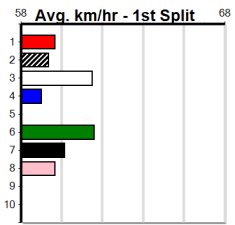

RSN GREY AREAS - WEDNESDAY & FRID

Distance: 390m, Race Type: Tier 3 - Maiden, Total Prizemoney: $1,530
1st: $1,000, 2nd: $320, 3rd: $160, 4th: $50

2

2:54PM

(VIC time)

Watchdog Tips:

0 0 0 0

Bet: