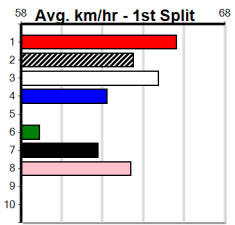

DREAMCHASERS - TICKETS ON SALE NO

Distance: 390m, Race Type: Tier 3 - Grade 6, Total Prizemoney: $1,530
1st: $1,000, 2nd: $320, 3rd: $160, 4th: $50

10

5:26PM

(VIC time)

Watchdog Tips:

0 0 0 0

Bet:

Form	Box	Weight	Dist	Track	Date	Time	BON	Margin	1st/2nd (Time)	PIR	Checked	Comment	W/R	Split 1	S/P	Grade

1 CANYA IGNITE (NSW)[6]
BK D Aug-22 GOOD ODDS HARADA ZIPPING SPRING
Trainer: Raymond Gatt (Bannockburn)
7th (3) 36.0 390 BAL R10 23-Sep-24 23.10 22.35 7.50LDERNANCOURT (22.60) M/83 . . . . 8.98 $6.10 T3-7
F (8) 36.1 390 BAL R10 30-Sep-24 0.00 22.39 .RUXTON SHINE (22.39) M/47 . V0 . . 8.73 $6.20 T3-7
1st (8) 36.2 390 BAL R9 07-Oct-24 22.78 22.52 3.5LCOUNTY TYRONE (23.01) M/11 . . . . 8.42 $3.60 T3-7
3rd (6) 36.2 390 BAL R12 14-Oct-24 22.71 22.18 6.00LBINGO DASH (22.31) S/53 . . . . 8.65 $3.90 T3-6
Owner(s): R Gatt

Winning Boxes

1	2	3	4	5	6	7	8
						1	1
Prize	$2,470.00						
Best	22.71						
Starts	8-2-0-2						
Trk/Dst	3-1-0-1						
APM	$2104						

2 ASTON WARRIOR [6]
BK D Mar-22 FERNANDO BALE ASTON DINNIGAN
Trainer: Bruno Panetta (Melton West)
2nd (8) 29.7 350 HVL R4 20-Sep-24 19.75 19.41 0.10LRUPTURED (19.75) S/5 . . . . 6.81 $1.30 7
1st (3) 29.7 350 HVL R5 27-Sep-24 19.70 19.32 0.05LIRINKA ASHLEY (19.70) M/1 . . . . 6.48 $4.70 T3-RW
3rd (1) 29.6 425 BEN R2 02-Oct-24 24.33 23.88 3.75LMAGNET MOVER (24.07) M/111 . . . . 6.54 $4.00 SH
6th (4) 29.6 425 BEN R2 11-Oct-24 24.60 23.69 6.50LPHARAOH'S GOLD (24.15) M/233 . . . . 6.53 $62.60 X67H
Owner(s): R Borda

Winning Boxes

1	2	3	4	5	6	7	8
		1					1
Prize	$3,220.00						
Best	22.26						
Starts	14-2-2-3						
Trk/Dst	4-1-0-1						
APM	$1828						

3 GO GIZMO GO [6]
BK B Jun-21 GET IT GIZMO ZIPPING LYRIC
Trainer: Kenneth Howat (Plumpton)
7th (2) 25.0 400 GEL R10 16-Aug-24 23.60 22.20 18.00LCAPTAIN ALICE (22.40) M/57 . . . . 8.70 $45.60 X67
8th (3) 25.3 450 BAL R8 23-Aug-24 26.67 25.41 19.00LPERFECT ACE (25.41) M/568 . . . . 6.74 $54.60 6G
6th (7) 25.2 400 GEL R10 31-Aug-24 23.77 22.30 13.00LALL TALKER (22.86) M/66 . . . . 8.92 $66.50 6G
7th (6) 25.9 450 SHP R7 12-Sep-24 27.08 25.54 23.00LGREYSYND LARRY (25.54) Q/267 . V14 . 6.76 $33.90 X67
Owner(s): K Howat

Winning Boxes

1	2	3	4	5	6	7	8
			1				1
Prize	$6,630.00						
Best	22.96						
Starts	55-2-9-3						
Trk/Dst	3-0-0-0						
APM	$873						

4 DAPHNEE'S GOLD [6]
BK B May-21 MY REDEEMER MIMSTAR
Trainer: Elizabeth Lloyd (Anakie)
4th (6) 26.4 400 GEL R10 16-Aug-24 23.29 22.20 13.00LCAPTAIN ALICE (22.40) S/76 . . . . 8.81 $45.80 X67
8th (4) 26.2 390 BAL R5 23-Aug-24 23.25 22.19 13.00LZERO KILLER (22.40) M/76 . . . . 8.92 $36.60 6G
5th (7) 26.5 400 GEL R3 06-Sep-24 23.12 22.68 6.50LGROVER BALE (22.68) M/76 . . . . 8.84 $31.30 RW
5th (5) 26.9 400 GEL R10 11-Oct-24 23.31 22.58 4.25LBURN AROUND (23.02) S/83 . . . . 8.87 $60.50 X67
Owner(s): K Lloyd

Winning Boxes

1	2	3	4	5	6	7	8
							2
Prize	$4,445.00						
Best	22.51						
Starts	27-2-3-5						
Trk/Dst	9-0-2-2						
APM	$1277						

5 *** VACANT BOX ***
Trainer:
Owner(s):

Winning Boxes

1	2	3	4	5	6	7	8