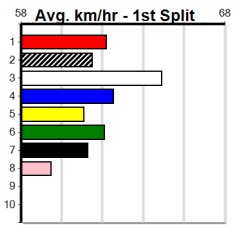

SWEET NETTY'S CATERING

Distance: 390m, Race Type: Tier 3 - Grade 7, Total Prizemoney: $1,530
1st: $1,000, 2nd: $320, 3rd: $160, 4th: $50

Watchdog Tips: 0 0 0 0 Bet: .