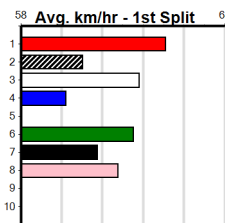

Ballarat

14 RACES TODAY

Distance: 390m, Race Type: Tier 3 - Maiden, Total Prizemoney: $1,530
1st: $1,000, 2nd: $320, 3rd: $160, 4th: $50

1
2:31PM
(VIC time)

Watchdog Tips:

0 0 0 0

Bet:

Form	Box	Weight	Dist	Track	Date	Time	BON	Margin	1st/2nd (Time)	PIR	Checked	Comment	W/R	Split 1	S/P	Grade

1 ASTON ASANTE [M]
RF B Aug-21 ASTON DEE BEE ASTON LOPEZ
Trainer: Glenn Campbell (Anakie)
2nd (6) 25.7 390 WBL R1 09-Sep-24 22.97 22.33 1.00LSLOANE SQUARE (22.90) M/11 . . . 8.77 $7.50 M
3rd (3) 25.7 390 BAL R1 16-Sep-24 23.14 22.20 2.50LASTON VERGARA (22.98) Q/11 . . . 8.47 $13.40 T3-M
8th (1) 25.8 390 BAL R3 23-Sep-24 23.69 22.35 14.00LPIPPA (22.71) Q/28 . . . W 8.70 $13.50 T3-M
2nd (8) 25.1 390 SHP R1 12-Oct-24 22.69 21.99 6.00LBROWSER (22.29) M/22 . . . 8.57 $19.30 M

Winning Boxes							
1	2	3	4	5	6	7	8
Prize							
Best				$800.00			
Starts				23.14			
Trk/Dst				7-0-2-1			
APM				2-0-0-1			
				$736			

2 RUNAWAY DEAL [M]
BD B Jan-22 KIOWA MON MANNY I'M ROBYN BANKS
Trainer: Kenneth Howat (Plumpton)
8th (8) 26.3 400 GEL R2 17-Sep-24 24.19 22.79 14.00LCRYPTO PRINCESS (23.25) S/87 . . . 9.10 $35.00 M
7th (6) 26.1 390 BAL R2 23-Sep-24 23.81 22.35 19.00LMINI SNOOZE (22.52) M/76 . . . 8.91 $66.60 T3-M
7th (1) 26.1 300 HVL R2 04-Oct-24 17.66 16.70 7.50LMAGIC SNOWDROP (17.17) M/4 . . . 4.11 $40.50 T3-M
4th (4) 26.0 390 SHP R4 10-Oct-24 23.53 22.16 12.00LASTON PRESIDENT (22.72) M/44 . . . 8.78 $43.00 M

Winning Boxes							
1	2	3	4	5	6	7	8
Prize							
Best				$50.00			
Starts				23.30			
Trk/Dst				28-0-0-0			
APM				13-0-0-0			
				$50			

3 ALWAYS LOYAL [M]
BD B Oct-22 TOMMY SHELBY KUMBIA LASS
Trainer: Heather Baxter (Murtoa)
6th (4) 27.6 400 GEL R2 06-Sep-24 23.68 22.68 12.00LPAW KATTIA (22.86) M/66 . . . 8.82 $16.90 M
2nd (5) 27.5 400 GEL R2 28-Sep-24 22.89 22.46 1.00LTOUCH OF SIN (22.83) Q/12 . . . W 8.43 $4.10 M
3rd (7) 27.7 410 HOR R3 05-Oct-24 24.35 23.32 6.00LSOLAR JESSIE (23.95) M/33 . . . 11.04 $2.50 M
2nd (4) 28.2 390 BAL R2 14-Oct-24 22.77 22.18 2.00LTONKA BALE (22.63) Q/12 . . . W 8.64 $2.80 T3-M

Winning Boxes							
1	2	3	4	5	6	7	8
Prize							
Best				$1,360.00			
Starts				22.77			
Trk/Dst				6-0-2-2			
APM				1-0-1-0			
				$1308			

4 SMACKDOWN SHAKA [M]
RF D Dec-21 FERAL FRANKY TAYLOR JAYDE
Trainer: Debbie Bewley (Pentland Hills)
7th (7) 32.0 390 WBL R1 23-Sep-24 23.44 22.47 8.50LMISS FIXATED (22.88) M/76 . . . 9.21 $17.00 M
7th (7) 32.6 390 BAL R2 30-Sep-24 23.35 22.39 9.50LWALTZING BRUTE (22.69) M/54 . . . SW 8.82 $81.90 T3-M
8th (8) 32.2 390 BAL R1 07-Oct-24 23.63 22.52 12.00LBONA VISTA (22.82) M/67 . . . 8.90 $140.30 T3-M
8th (2) 31.9 390 BAL R1 14-Oct-24 23.56 22.18 12.00LSTILTON INDIE (22.76) M/88 . . . 8.94 $34.50 T3-M

Winning Boxes							
1	2	3	4	5	6	7	8
Prize							
Best				$1,620.00			
Starts				22.79			
Trk/Dst				25-0-3-3			
APM				15-0-2-3			
				$576			

5 *** VACANT BOX ***
Trainer:
Owner(s):