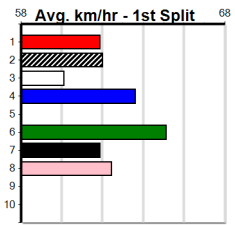

Watchdog Tips: **0 0 0 0** Bet: .

Form Box Weight Dist Track Date Time BON Margin 1st/2nd (Time) PIR Checked Comment W/R Split 1 S/P Grade

1 RIE BALE (NSW)[5]
RF B Mar-22 KONOMI WENDALIN BALE
Trainer: Tammy Kennedy-harris (Devon Meadows)

8th (7)	26.7	435	SLE	R12	29-Sep-24	25.33	24.44	5.50	LJENNY BALE (24.97)	S/888	.	.	.	5.57	$13.40	5
7th (7)	27.0	400	WGL	R5	04-Oct-24	23.34	22.71	3.00	LHOWE PIE (23.14)	M/86	.	.	.	8.72	$26.20	T3-5
7th (2)	27.2	390	BAL	R3	07-Oct-24	23.54	22.52	11.00	LHARBOUR LIGHTS (22.77)	Q/55	.	.	.	8.93	$11.80	T3-5
5th (1)	27.2	390	BAL	R3	14-Oct-24	22.81	22.18	3.00	LCRACKERJACK BERN (22.61)	M/55	.	.	.	8.81	$12.10	T3-5

Owner(s): T Kennedy-harris

Winning Boxes

1	2	3	4	5	6	7	8
				2		2	1
Prize	$10,725.00						
Best	22.74						
Starts	42-5-4-5						
Trk/Dst	5-1-0-1						
APM	$4227						

2 AMY JAY (NSW)[5]
BK B Oct-20 MOREIRA SUNITA LASS
Trainer: Suwit Bunchusri (Talbot)

2nd (4)	28.7	390	BAL	R4	29-Jul-24	22.86	22.45	3.25	LMORAINIE MIA (22.64)	M/11	.	.	.	8.47	$14.80	5
3rd (6)	28.3	390	BAL	R12	05-Aug-24	22.89	22.44	2.00	LBRAVADO (22.77)	M/11	.	.	.	8.49	$25.60	T3-5
7th (7)	28.3	390	BAL	R12	11-Aug-24	23.33	22.11	12.00	LAEROBIC ICE AGE (22.56)	M/78	.	.	.	8.85	$7.30	T3-5
6th (3)	28.5	390	BAL	R11	25-Aug-24	23.50	22.06	14.00	LROXY CRUMPET (22.57)	M/77	.	.	.	9.11	$15.70	T3-5

Owner(s): A Hudson

Winning Boxes

1	2	3	4	5	6	7	8
			1	1	1	1	
Prize	$8,820.00						
Best	22.51						
Starts	61-4-7-12						
Trk/Dst	38-4-6-7						
APM	$1140						

3 ZIPPING MORK (NSW)[5]
BK D Oct-20 OVER LIMIT ZIPPING PARIS
Trainer: Donna Pace (Scarsdale)

7th (6)	29.6	450	BAL	R7	16-Sep-24	26.52	25.34	14.00	LCALM THE STORM (25.59)	M/566	.	.	.	6.84	$49.10	T3-5
4th (6)	29.1	390	BAL	R14	30-Sep-24	23.13	22.39	9.50	LMR. FLASH (22.48)	M/45	.	.	.	8.87	$82.30	T3-5
5th (8)	29.1	390	BAL	R14	07-Oct-24	23.33	22.52	5.50	LBURRA BRICE (22.96)	M/66	.	.	.	8.80	$20.90	T3-5
8th (8)	29.1	450	BAL	R8	14-Oct-24	26.75	25.41	16.00	LPENGUIN PAT (25.66)	M/887	.	.	.	6.95	$57.90	T3-5

Owner(s): D Pace

Winning Boxes

1	2	3	4	5	6	7	8
	1	2		2			
Prize	$16,173.57						
Best	22.94						
Starts	77-5-11-9						
Trk/Dst	6-0-0-0						
APM	$777						

4 NOLAN BALE (NSW)[5]
WBK D Oct-21 NEED MY MONEYNOW DYNA GERTIE
Trainer: Tammy Kennedy-harris (Devon Meadows)

3rd (6)	31.7	390	BAL	R4	30-Sep-24	22.62	22.39	2.75	LFIRING CHIEF (22.44)	M/35	.	.	.	8.55	$10.30	T3-5
8th (6)	31.5	400	WGL	R5	04-Oct-24	23.41	22.71	4.00	LHOWE PIE (23.14)	M/48	.	.	.	8.55	$13.40	T3-5
4th (1)	31.9	390	BAL	R4	07-Oct-24	23.02	22.52	6.50	LRAPIDFIRE LAYLA (22.58)	M/45	.	.	.	8.62	$11.10	T3-5
4th (7)	31.5	390	BAL	R3	14-Oct-24	22.69	22.18	1.25	LCRACKERJACK BERN (22.61)	S/34	.	.	.	8.64	$9.70	T3-5

Owner(s): L Harris

Winning Boxes

1	2	3	4	5	6	7	8
3							1
Prize	$10,125.00						
Best	22.62						
Starts	43-4-6-5						
Trk/Dst	8-0-0-1						
APM	$3843						

5 *** VACANT BOX ***
Trainer:
Owner(s):

Winning Boxes

1	2	3	4	5	6	7	8
Prize							
Best							
Starts							
Trk/Dst							
APM