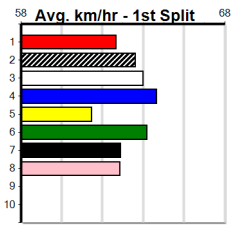

SPORTSBET EVERY DOG HAS ITS DAY

Distance: 450m, Race Type: Grade 5 T3, Total Prizemoney: $1,530
1st: $1,000, 2nd: $320, 3rd: $160, 4th: $50

8

4:47PM

(VIC time)

Watchdog Tips: **0 0 0 0** Bet: **0**