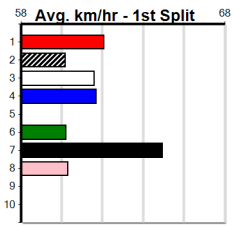

3

3:14PM

(VIC time)

Watchdog Tips:

0 0 0 0

Bet:

Form Box Weight Dist Track Date Time BON Margin 1st/2nd (Time) PIR Checked Comment W/R Split 1 S/P Grade

1 BELFAST SPOT [M]														Winning Boxes							
WBE	D	Oct-22 TOMMY SHELBY				LIZZIE'S ENTITY				1	2	3	4	5	6	7	8				
Trainer: Donna Knight (Talbot)														Prize Best $1,480.00							
3rd	(1)	30.5	425	BEN	R1	27-Sep-24	24.51	23.60	7.00	LATLAS ALIEN (24.03)	M/233	.	.	.	.	.	22.87				
3rd	(2)	30.5	390	BAL	R9	02-Oct-24	22.87	21.95	4.25	LNO BAD DEED (22.58)	M/34	.	.	.	.	.	27.50				
3rd	(8)	31.0	500	BEN	R1	09-Oct-24	29.16	28.32	9.00	KENNETH BALE (28.53)	M/444	.	.	.	.	.	11-0-1-4				
6th	(6)	31.9	450	BAL	R9	14-Oct-24	26.37	25.41	14.00	LUPSET SUNSET (25.41)	S/666	.	.	.	.	.	2-0-0-2				
Owner(s): D Knight														Trk/Dst APM $1428							

2 BARELLEN MOON [M]														Winning Boxes							
BD	B	Apr-22 FERAL FRANKY				BARELLEN PEARL				1	2	3	4	5	6	7	8				
Trainer: Alfred King (Sulky)														Prize Best $1,450.00							
6th	(5)	29.2	390	BAL	R2	06-Sep-24	23.40	22.42	4.75	LURXTON SHINE (23.07)	M/57	.	.	.	.	.	22.92				
2nd	(8)	28.5	425	BEN	R1	18-Sep-24	25.19	24.12	10.00	BAKALI SURPRISE (24.51)	M/543	.	.	.	.	.	18-0-1-4				
5th	(3)	28.4	410	HOR	R1	24-Sep-24	24.37	22.93	12.00	LLEONESSA (23.59)	M/86	.	.	.	.	.	2-0-0-0				
5th	(5)	28.5	400	GEL	R2	11-Oct-24	24.11	22.58	13.00	ROMANTIC CITY (23.22)	M/44	.	.	.	.	.	$946				
Owner(s): A King														Trk/Dst APM $946							

3 DECODED [M]														Winning Boxes							
BK	D	Apr-22 BEAST UNLEASHED				ZIPPING FREEMAN				1	2	3	4	5	6	7	8				
Trainer: Margery Quick (Haddon)														Prize Best $2,285.00							
4th	(1)	33.6	390	BAL	R9	23-Aug-24	22.96	22.19	7.50	LAIID BACK LASS (22.46)	S/44	.	.	.	.	.	22.88				
6th	(4)	34.3	390	BAL	R2	01-Sep-24	23.39	22.35	8.00	COUNTY TYRONE (22.84)	S/66	.	.	.	.	.	12-0-5-1				
3rd	(6)	33.5	400	HVL	R2	27-Sep-24	17.33	16.87	4.75	LBIG REVEAL (17.00)	M/4	.	.	.	.	.	4-0-0-0				
2nd	(7)	33.4	425	BEN	R2	09-Oct-24	25.03	23.99	12.00	L PINK FLAMINGO (24.20)	M/532	.	.	.	.	.	$1578				
Owner(s): G Collins														Trk/Dst APM $1578							

4 OAKOVER ROAD [M]														Winning Boxes							
BK	D	Mar-22 CHRISTO BALE				ROSE ROYCE				1	2	3	4	5	6	7	8				
Trainer: Suzanne Mannion (Gordon)														Prize Best $1,070.00							
ST	(-)	33.7	400	GEL		03-Sep-24	23.28		9.50	L Trial Cleared	S/43	.	.	.	.	.	22.80				
5th	(4)	33.9	390	BAL	R2	30-Sep-24	23.19	22.39	7.50	LWALTZING BRUTE (22.69)	S/87	.	.	.	.	.	8-0-2-1				
5th	(1)	33.8	390	BAL	R2	07-Oct-24	23.35	22.52	6.00	LTIMMY TIME (22.96)	M/55	.	.	.	.	.	5-0-1-0				
6th	(8)	33.7	390	BAL	R1	14-Oct-24	23.46	22.18	11.00	LSTILTON INDIE (22.76)	S/66	.	.	.	.	.	$402				
Owner(s): M Delbridge														Trk/Dst APM $402							

5 *** VACANT BOX ***														Winning Boxes							
Trainer:																					
Owner(s):																					

6 TASTE YOUR LIPS [M]														Winning Boxes							
F	B	Jan-23 FERAL FRANKY				KISS YOUR LIPS				1	2	3	4	5	6	7	8				
Trainer: Jason Sharp (Lara)														Prize Best $0.00							
8th	(1)	28.3	400	GEL	R2	20-Sep-24	23.88	22.35	22.00	LAMRON BOBBY (22.35)	S/88	.	.	.	.	.	FSH				
7th	(7)	28.7	390	WBL	R1	10-Oct-24	23.50	21.87	15.00	LPAW JOLYN (22.46)	S/87	.	.	.	.	.	2-0-0-0				
Owner(s): Vi Alskar Hundar (SYN), A Lie, J Sharp														Trk/Dst APM $0