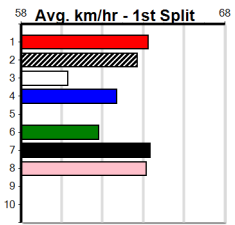

SOUTHERN SHEETMETAL (2-3 WINS)

Distance: 390m, Race Type: Tier 3 - Restricted Win, Total Prizemoney: $1,530
1st: $1,000, 2nd: $320, 3rd: $160, 4th: $50

11

5:49PM

(VIC time)

Watchdog Tips: ☐ ☐ ☐ ☐ **Bet:** ☐