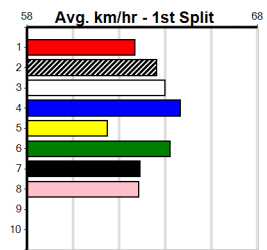

SPORTSBET EVERY DOG HAS ITS DAY

Distance: 450m, Race Type: Grade 5 T3, Total Prizemoney: $1,530
1st: $1,000, 2nd: $320, 3rd: $160, 4th: $50

Watchdog Tips:

Bet:

Table with columns: Form Box, Wgt, Dist, Track, Date, Time, BON, Margin, 1st/2nd (Time), PIR, Checked, Comment, WR, Split 1, S/P, Grade

OUR LAST HOPE [5]
WBD Dog Dec-21 Sire: ALLEN DEED Dam: ZIPPING AMBER
Owner(s): S Bryan
Trainer: Donna Knight (Talbot)
Winning Distances: < 300m (0) 300 - 399m (1) 400 - 499m (1) 500 - 599m (1) 600 - 699m (0) > 700m (0)
Winning Weights: 28.3(1) 29.5(1) 29.8(1)
Box History table and Prize Best Starts table included.

BEYOND BLESSED [5]
F Bitch Nov-21 Sire: BARCIA BALE Dam: SUBWAY MISS
Owner(s): L Edgerton
Trainer: Darren Fisher (Lara)
Winning Distances: < 300m (0) 300 - 399m (2) 400 - 499m (4) 500 - 599m (0) 600 - 699m (0) > 700m (0)
Winning Weights: 29.0(1) 29.2(2) 29.6(1) 29.7(2)
Box History table and Prize Best Starts table included.

NIKKI BONKERS (NSW)[5]
BK Bitch May-22 Sire: SUPERIOR PANAMA Dam: PRECIOUS SAL
Owner(s): K Gordon
Trainer: Adrian Kenyon (Lara)
Winning Distances: < 300m (0) 300 - 399m (3) 400 - 499m (0) 500 - 599m (0) 600 - 699m (0) > 700m (0)
Winning Weights: 28.9(1) 30.1(1) 30.3(1)
Box History table and Prize Best Starts table included.

HATENNA BALE (NSW)[5]
BK Bitch May-21 Sire: ALLEN DEED Dam: DYNA ZESTY
Owner(s): B Wheeler
Trainer: Robert Camilleri (Lara)
Winning Distances: < 300m (0) 300 - 399m (2) 400 - 499m (5) 500 - 599m (0) 600 - 699m (0) > 700m (0)
Winning Weights: 26.5(1) 26.7(2) 27.3(1) 27.5(1) 28.0(1) 28.4(1)
Box History table and Prize Best Starts table included.

HUGGY WUGGY [5]
WBK Dog Aug-21 Sire: HOOKED ON SCOTCH Dam: STELLINA ROSE
Owner(s): P Cassar
Trainer: Briana Robertson-leech (Smeaton)
Winning Distances: < 300m (0) 300 - 399m (1) 400 - 499m (3) 500 - 599m (0) 600 - 699m (0) > 700m (0)
Winning Weights: 31.1(1) 31.9(1) 32.3(1) 32.4(1)
Box History table and Prize Best Starts table included.