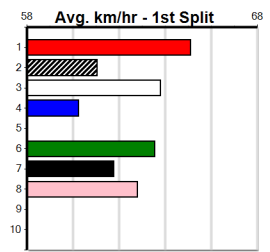

### TRACK INFO

Track Circumference: 622m  
 Radius Top Turn: 59m  
 Track Width: 6.5m  
 Radius Home Turn: 59m

14 RACES TODAY

Distance: 390m, Race Type: Tier 3 - Maiden, Total Prizemoney: \$1,530
1st: \$1,000, 2nd: \$320, 3rd: \$160, 4th: \$50