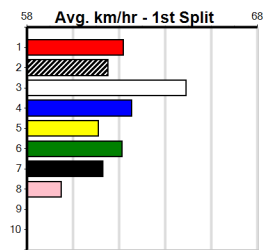

SWEET NETTY'S CATERING

Distance: 390m, Race Type: Tier 3 - Grade 7, Total Prizemoney: $1,530
1st: $1,000, 2nd: $320, 3rd: $160, 4th: $50

Watchdog Tips:

Bet:

Table with columns: Form Box, Wgt, Dist, Track, Date, Time, BON, Margin, 1st/2nd (Time), PIR, Checked, Comment, WR, Split 1, S/P, Grade

ARCTIC GLAMOUR (QLD)[7]
WBK Bitch Nov-21 Sire: JAGGER SWAGGER Dam: SLEEK MOMENTUM
Owner(s): S Elmes
Trainer: Richard Boehm (Dunolly)
Winning Distances: < 300m (0) 300 - 399m (0) 400 - 499m (1) 500 - 599m (0) 600 - 699m (0) > 700m (0)
Winning Weights: 25.5(1)
Race results table with columns: Rank, Wgt, Dist, Track, Date, Time, BON, Margin, 1st/2nd (Time), PIR, Checked, Comment, WR, Split 1, S/P, Grade

Box History table for Arctic Glamour
Prize Best Starts Trk/Dts APM

LISBURN [7]
BK Bitch Oct-22 Sire: TOMMY SHELBY Dam: LIZZIE'S ENTITY
Owner(s): D Knight
Trainer: Donna Knight (Talbot)
Winning Distances: < 300m (0) 300 - 399m (0) 400 - 499m (1) 500 - 599m (0) 600 - 699m (0) > 700m (0)
Winning Weights: 27.5(1)
Race results table with columns: Rank, Wgt, Dist, Track, Date, Time, BON, Margin, 1st/2nd (Time), PIR, Checked, Comment, WR, Split 1, S/P, Grade

Box History table for Lisburn
Prize Best Starts Trk/Dts APM

ZIPPING GEPPETTO (NSW)[7]
BE Dog Dec-22 Sire: ASTON RUPEE Dam: ZIPPING MAGDA
Owner(s): Hallinan Hallinan (SYN), M Hallinan, F Hallinan
Trainer: Robert Camilleri (Lara)
Winning Distances: < 300m (0) 300 - 399m (1) 400 - 499m (0) 500 - 599m (0) 600 - 699m (0) > 700m (0)
Winning Weights: 32.9(1)
Race results table with columns: Rank, Wgt, Dist, Track, Date, Time, BON, Margin, 1st/2nd (Time), PIR, Checked, Comment, WR, Split 1, S/P, Grade

Box History table for Zipping Geppetto
Prize Best Starts Trk/Dts APM

ASTON DIMITRI [7]
BEW Dog Mar-22 Sire: FERNANDO BALE Dam: ASTON TOPAZ
Owner(s): R Borda
Trainer: Glenn Campbell (Anakie)
Winning Distances: < 300m (0) 300 - 399m (1) 400 - 499m (0) 500 - 599m (0) 600 - 699m (0) > 700m (0)
Winning Weights: 30.6(1)
Race results table with columns: Rank, Wgt, Dist, Track, Date, Time, BON, Margin, 1st/2nd (Time), PIR, Checked, Comment, WR, Split 1, S/P, Grade

Box History table for Aston Dimitri
Prize Best Starts Trk/Dts APM

BARELLEN SILK [7]
RBD Bitch Apr-22 Sire: FERAL FRANKY Dam: BARELLEN PEARL
Owner(s): A King
Trainer: Alfred King (Sulky)
Winning Distances: < 300m (0) 300 - 399m (1) 400 - 499m (0) 500 - 599m (0) 600 - 699m (0) > 700m (0)
Winning Weights: 27.4(1)
Race results table with columns: Rank, Wgt, Dist, Track, Date, Time, BON, Margin, 1st/2nd (Time), PIR, Checked, Comment, WR, Split 1, S/P, Grade

Box History table for Barelle Silk
Prize Best Starts Trk/Dts APM