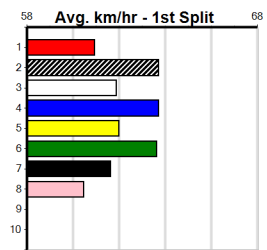

EUREKA CONCRETE

Distance: 450m, Race Type: Grade 5 T3, Total Prizemoney: $1,530
1st: $1,000, 2nd: $320, 3rd: $160, 4th: $50

Watchdog Tips:

Bet:

Table with columns: Form Box, Wgt, Dist, Track, Date, Time, BON, Margin, 1st/2nd (Time), PIR, Checked, Comment, WR, Split 1, S/P, Grade

LALA QUICK [5]
RBD Dog May-21 Sire: KC AND ALL Dam: LALA SHIM
Owner(s): D Knight
Trainer: Donna Knight (Talbot)
Winning Distances: < 300m (0) 300 - 399m (0) 400 - 499m (3) 500 - 599m (3) 600 - 699m (0) > 700m (0)
Winning Weights: 36.5(1) 36.8(1) 37.4(1) 37.7(1) 38.1(1) 38.5(1)
Box History table and Prize Best Starts table included.

ASTON ALLURE [5]
BKW Bitch May-22 Sire: ASTON DEE BEE Dam: ASTON GWEN
Owner(s): R Borda
Trainer: Raymond Gatt (Bannockburn)
Winning Distances: < 300m (0) 300 - 399m (0) 400 - 499m (5) 500 - 599m (2) 600 - 699m (0) > 700m (0)
Winning Weights: 24.9(1) 25.0(1) 25.1(2) 25.3(1) 25.7(1) 25.9(1)
Box History table and Prize Best Starts table included.

TARGAN BALE (NSW)[5]
BK Dog Dec-20 Sire: BARCIA BALE Dam: HELGA BALE
Owner(s): L Harris
Trainer: Luke Harris (Devon Meadows)
Winning Distances: < 300m (0) 300 - 399m (1) 400 - 499m (10) 500 - 599m (0) 600 - 699m (0) > 700m (0)
Winning Weights: 32.6(1) 32.8(2) 33.0(1) 33.2(2) 33.3(1) 33.4(1) 33.6(1) 33.7(1) 34.2(1)
Box History table and Prize Best Starts table included.

HERE'S BRUCE (QLD)[5]
BK Dog Jul-20 Sire: WORM BURNER Dam: CAKE IT ON
Owner(s): J Cassar
Trainer: Jayden Cassar (Ballarat East)
Winning Distances: < 300m (0) 300 - 399m (6) 400 - 499m (11) 500 - 599m (0) 600 - 699m (0) > 700m (0)
Winning Weights: 32.1(1) 32.2(1) 32.3(1) 32.4(1) 32.5(1) 32.6(5) 32.7(2) 32.8(1) 33.0(1) 33.4(2) 33.5(1)
Box History table and Prize Best Starts table included.

MY BOY HARVEY [5]
BK Dog Aug-21 Sire: SHIMA SHINE Dam: MEPUNGA MIDGET
Owner(s): S Bunchusri
Trainer: Donna Knight (Talbot)
Winning Distances: < 300m (0) 300 - 399m (1) 400 - 499m (5) 500 - 599m (0) 600 - 699m (0) > 700m (0)
Winning Weights: 32.3(2) 32.5(1) 33.0(1) 33.4(1) 33.6(1)
Box History table and Prize Best Starts table included.

1

2

3

4

5