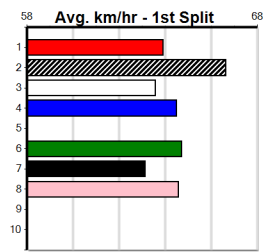

Ballarat
12
6:12PM
(VIC time)

TWO MORE RACES TO GO

Distance: 390m, Race Type: Grade 5 T3, Total Prizemoney: $1,530
1st: $1,000, 2nd: $320, 3rd: $160, 4th: $50

Watchdog Tips: ☐ ☐ ☐ ☐ ☐ Bet: ☐

Form Box Wgt Dist Track Date Time BON Margin 1st/2nd (Time) PIR Checked Comment WR Split 1 S/P Grade

1

EVEN CHANCE [5]
BK Dog Apr-22 Sire: BEAST UNLEASHED Dam: ZIPPING FREEMAN Trainer: Margery Quick (Haddon)
Owner(s): G Collins
Winning Distances: < 300m (0) 300 - 399m (2) 400 - 499m (1) 500 - 599m (0) 600 - 699m (0) > 700m (0)
Winning Weights: 34.6(1) 34.9(1) 35.1(1)

Box	1st	2nd	3rd	4th	5th	6th	7th	8th
1								
2								
3								
4								
5								
6								
7								
8								

8th (1) 34.5 390 WBL R2 27-May-24 24.26 22.17 23.00 SOHO BUSTLIN' BY (22.66) M/78 . V28 . 9.07 $2.10 M
3rd (3) 35.0 300 HVL R1 09-Aug-24 17.27 16.90 3.5L ROWDY'S BEAST (17.03) M/4 . . . 4.13 $15.10 T3-M
3rd (5) 34.9 300 HVL R1 16-Aug-24 17.31 16.77 1.25L DEMONIC SPIRIT (17.24) M/4 . . . 4.11 $6.40 T3-M
1st (8) 34.9 300 HVL R1 23-Aug-24 17.05 16.77 1.25L ARE YOU OKAY (17.13) M/2 . . . 3.98 $4.30 T3-M
1st (8) 35.1 300 HVL R3 30-Aug-24 16.96 16.96 2.00L PAW QUAIL (17.10) M/1 . SW . 3.99 $2.10 T3-7
1st (7) 34.6 400 GEL R11 10-Sep-24 22.99 22.54 0.10L BONIECKI (23.00) M/11 . . . 8.54 $17.70 6G
2nd (6) 34.4 300 HVL R10 23-Sep-24 16.94 16.72 0.75L CLARK (16.90) M/3 . . W 3.95 $7.50 T3-5
6th (5) 34.3 300 HVL R10 27-Sep-24 17.25 16.87 3.75L NEW ARRANGEMENT (16.99) M/6 . . . 4.13 $5.10 T3-5

Last 3 wins NOT included above

Prize Best Starts Trk/Dts APM $3875.00 FSH 11-3-1-3 0-0-0-0 3038

2

MAC AND CHEESE [5]
F Dog Nov-22 Sire: FERAL FRANKY Dam: JUNK FOOD JUNKIE Trainer: Jason Sharp (Lara)
Owner(s): A Lie
Winning Distances: < 300m (0) 300 - 399m (1) 400 - 499m (2) 500 - 599m (0) 600 - 699m (0) > 700m (0)
Winning Weights: 31.2(1) 31.5(1) 31.7(1)

Box	1st	2nd	3rd	4th	5th	6th	7th	8th
1								
2								
3								
4								
5								
6								
7								
8								

7th (5) 31.4 400 GEL R9 23-Aug-24 23.93 22.56 20.00 XISAN BALE (22.59) M/67 . . . 8.81 $9.90 X67
1st (7) 31.5 400 GEL R10 30-Aug-24 22.68 22.46 1.25L AXEL'S RADAR (22.76) M/11 . SW . 8.46 $2.60 7
2nd (5) 31.7 390 WBL R3 05-Sep-24 22.29 22.00 4.25L XISAN BALE (22.00) M/22 . . . 8.74 $4.20 RWH
1st (7) 31.7 390 WBL R5 12-Sep-24 22.21 21.89 1.25L ZERO KILLER (22.28) Q/11 . . . 8.59 $12.00 RWF
5th (4) 32.1 390 WBL R12 19-Sep-24 22.72 22.11 8.00L ZERO KILLER (22.19) Q/35 . . . 8.78 $2.50 5
8th (5) 31.9 390 WBL R5 26-Sep-24 22.79 22.14 9.00L ROSCOE BALE (22.16) S/88 . . . 8.97 $7.60 5
5th (8) 31.9 400 GEL R4 04-Oct-24 23.12 22.60 5.00L RUXTON SPICE (22.79) M/45 . . . 8.56 $2.10 5
7th (5) 31.8 390 WBL R7 10-Oct-24 22.57 21.87 7.00L CAPTAIN ALICE (22.11) M/67 . . . 8.83 $9.30 5H

Last 3 wins NOT included above

1st (4) 31.2 400 GEL R2 26-Jul-24 22.82 22.39 5.00L PAW NITRO (23.15) Q/11 . SW . 8.41 $3.50 M

Prize Best Starts Trk/Dts APM $8230.00 FSH 13-3-2-0 0-0-0-0 5298