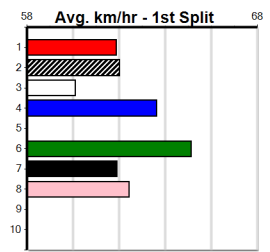

TUDOR ELECTRICAL

Distance: 390m, Race Type: Grade 5 T3, Total Prizemoney: $1,530
1st: $1,000, 2nd: $320, 3rd: $160, 4th: $50

Watchdog Tips:

Bet:

Form	Box	Wgt	Dist	Track	Date	Time	BON	Margin	1st/2nd (Time)	PIR	Checked	Comment	WR	Split 1	S/P	Grade

1

RIE BALE (NSW)[5]
RF Bitch Mar-22 Sire: KONOMI Dam: WENDALIN BALE
Owner(s): T Kennedy-harris Trainer: Tammy Kennedy-harris (Devon M)
Winning Distances: < 300m (0) 300 - 399m (1) 400 - 499m (4) 500 - 599m (0) 600 - 699m (0) > 700m (0)
Winning Weights: 24.8(1) 25.9(1) 26.5(2) 26.7(1)

5th (8)	27.1	400	WGL	R11	12-Sep-24	23.22	22.86	3.25L	KENZIE KID (23.00)	M/55	.	.	.	8.57	$5.20	T3-5
3rd (2)	27.0	390	BAL	R5	16-Sep-24	22.78	22.20	6.50L	SHE'S RELOADED (22.35)	M/54	.	.	.	8.65	$18.10	T3-5
5th (1)	26.8	425	BEN	R12	20-Sep-24	24.64	24.04	3.25L	FASCINATE BLAZE (24.42)	M/346	.	.	.	6.70	$13.20	5
2nd (3)	26.8	400	GEL	R11	24-Sep-24	23.14	22.50	8.00L	GUNAI JEDI (22.59)	M/22	.	.	.	8.54	$15.20	5
8th (7)	26.7	435	SLE	R12	29-Sep-24	25.33	24.44	5.50L	JENNY BALE (24.97)	S/888	.	.	.	5.57	$13.40	5
7th (7)	27.0	400	WGL	R5	04-Oct-24	23.34	22.71	3.00L	HOWE PIE (23.14)	M/86	.	.	.	8.72	$26.20	T3-5
7th (2)	27.2	390	BAL	R3	07-Oct-24	23.54	22.52	11.00	HARBOUR LIGHTS (22.77)	Q/55	.	.	.	8.93	$11.80	T3-5
5th (1)	27.2	390	BAL	R3	14-Oct-24	22.81	22.18	3.00L	CRACKERJACK BERN	M/55	.	.	.	8.81	$12.10	T3-5

Last 3 wins NOT included above

1st (5)	24.8	450	BAL	R3	26-May-24	25.62	24.76	1.00L	JENNY BALE (25.68)	M/111	.	.	.	6.58	$17.80	X67
1st (8)	25.9	400	WGL	R7	15-Jun-24	22.97	22.97	1.5L	SWORD DANCER (23.07)	M/11	.	.	SW	8.44	$1.70	5
1st (5)	26.7	390	BAL	R4	14-Jul-24	22.74	22.33	0.10L	WILD REPUTATION (22.75)	Q/11	.	.	.	8.47	$3.90	T3-5

Box History

Bx	1st	2nd	3rd	4th	5th	6th	7th	8th
1				2	2	1		
2			2				1	2
3		1						2
4		1			1		1	
5	2		1			1	1	
6		1					1	1
7	2		2		2	1	2	1
8	1	1		1	2	1	1	1

Prize Best Starts Trk/Dts APM

$10725.00
22.74(5)-14/7/24
42-5-4-5
5-1-0-1
4227