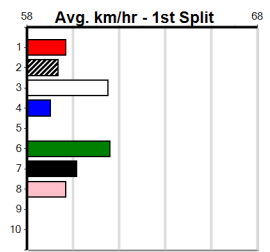

RSN GREY AREAS - WEDNESDAY & FRIDAY

Distance: 390m, Race Type: Tier 3 - Maiden, Total Prizemoney: $1,530
1st: $1,000, 2nd: $320, 3rd: $160, 4th: $50

Watchdog Tips:

Bet:

Form Box	Wgt	Dist	Track	Date	Time	BON	Margin	1st/2nd (Time)	PIR	Checked	Comment	WR	Split 1	S/P	Grade

1

IRENA BELLA [M]
F Bitch Mar-22 Sire: CHRISTO BALE Dam: ROSE ROYCE Trainer: Suzanne Mannion (Gordon)
Owner(s): S Mannion
Winning Distances: < 300m (0) 300 - 399m (0) 400 - 499m (0) 500 - 599m (0) 600 - 699m (0) > 700m (0)
Winning Weights:

4th (6)	28.2	390	BAL	R1	03-Jul-24	22.93	22.02	9.00L AUNTY ETHEL (22.31)	M/64	.	.	.	W	8.84	$7.40 M
6th (1)	28.5	460	GEL	R2	09-Jul-24	27.29	26.13	12.00 SHE'S WIRED (26.51)	Q/367	.	.	.	.	6.80	$4.30 M
5th (4)	28.4	390	BAL	R2	17-Jul-24	22.88	21.95	12.00 FLYING MUFFIN (22.10)	M/66	.	.	.	.	8.72	$20.80 M
6th (4)	28.3	390	BAL	R1	24-Jul-24	22.93	22.18	7.50L CUSTARD ART (22.42)	M/66	.	.	.	.	8.97	$16.10 M
6th (1)	28.2	400	GEL	R1	03-Aug-24	23.67	22.64	8.00L GO NOW (23.13)	M/66	.	.	.	.	9.07	$5.60 M
4th (2)	28.0	390	BAL	R10	23-Aug-24	22.85	22.19	7.00L CRACKERJACK MATT (22.36)	M/65	.	.	.	.	8.82	$12.00 M
7th (3)	28.3	390	BAL	R1	07-Oct-24	23.41	22.52	8.50L BONA VISTA (22.82)	M/58	.	.	.	.	8.85	$24.90 T3-M
7th (2)	28.2	390	BAL	R2	14-Oct-24	23.22	22.18	9.00L TONKA BALE (22.63)	Q/37	.	.	.	W	8.82	$10.90 T3-M

Last 3 wins NOT included above

Bx	1st	2nd	3rd	4th	5th	6th	7th	8th
1			1	1				
2						2		
3				1			1	
4						1	1	
5								
6				1				1
7					1			
8								

Prize		$485.00
Best	22.85(2)-23/8/24	
Starts	13-0-0-1	
Trk/Dts	8-0-0-1	
APM		254

2

MEEK [M]
BK Dog Oct-21 Sire: ASTON DEE BEE Dam: IT'S A BIRD Trainer: Nikkole Stanton (Clunes)
Owner(s): C Stanton
Winning Distances: < 300m (0) 300 - 399m (0) 400 - 499m (0) 500 - 599m (0) 600 - 699m (0) > 700m (0)
Winning Weights:

6th (8)	30.8	390	BAL	R1	16-Jun-24	23.42	22.46	13.00 BRILEY RIOT (22.55)	S/66	.	.	.	.	8.77	$14.70 T3-M
7th (8)	31.1	390	BAL	R1	30-Jun-24	23.24	22.21	9.00L HORATIO BALE (22.62)	S/57	.	.	.	.	8.80	$14.30 T3-M
6th (6)	31.1	390	BAL	R2	22-Jul-24	23.81	22.36	15.00 MAKE THE CUT (22.82)	M/76	.	.	.	.	9.06	$43.80 T3-M
2nd (6)	31.2	390	BAL	R1	29-Jul-24	23.10	22.45	1.5L BEEN BLITZED (23.02)	M/33	.	.	.	.	8.63	$5.80 M
7th (2)	31.3	390	BAL	R1	05-Aug-24	23.56	22.44	15.00 MISS CHERRY (22.56)	Q/68	.	.	.	.	8.92	$49.80 T3-M
8th (6)	31.5	390	BAL	R2	25-Aug-24	23.00	22.06	7.00L COLOURFUL MAGIC (22.53)	M/56	.	.	.	W	8.71	$78.60 T3-M
6th (4)	31.5	390	BAL	R1	01-Sep-24	23.21	22.35	8.50L HIGHLAND JACK (22.63)	M/65	.	.	.	.	8.85	$84.00 T3-M
5th (8)	31.8	390	BAL	R2	23-Sep-24	23.56	22.35	15.00 MINI SNOOZE (22.52)	M/22	.	.	.	.	8.74	$23.80 T3-M

Last 3 wins NOT included above

Bx	1st	2nd	3rd	4th	5th	6th	7th	8th
1						1		
2								1
3								
4						1	1	
5					1			
6	1					1		1
7								
8					1	1	1	

Prize		$320.00
Best	22.96(1)-26/5/24	
Starts	11-0-1-0	
Trk/Dts	11-0-1-0	
APM		192