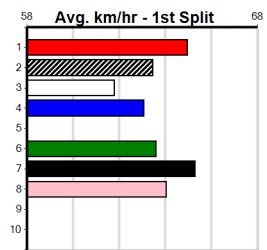

SPORTSBET SET A DEPOSIT LIMIT

Distance: 390m, Race Type: Tier 3 - Grade 7, Total Prizemoney: $1,530
1st: $1,000, 2nd: $320, 3rd: $160, 4th: $50

Watchdog Tips: ☐ ☐ ☐ ☐ ☐ Bet:

1

ZIPPING VELMA (NSW)[7]
RF Bitch Dec-22 Sire: ASTON RUPEE Dam: ZIPPING MAGDA
Owner(s): Hallinan Hallinan (SYN), M Hallinan, F Hallinan Trainer: Robert Camilleri (Lara)
Winning Distances: < 300m (0) 300 - 399m (1) 400 - 499m (0) 500 - 599m (0) 600 - 699m (0) > 700m (0)
Winning Weights: 27.2(1)

Pos	Time	Dist	Track	Date	Time	BOB	Margin	1st/2nd (Time)	PIR	Checked	Comment	WR	Split 1	S/P	Grade
5th (7)	27.2	410	HOR	R3	21-Sep-24	24.27	23.33	11.00	CRACKERJACK REED	S/44			11.10	$6.20	M
4th (3)	27.1	400	WGL	R2	27-Sep-24	23.36	22.64	5.00L	KING LITTERBUG (23.01)	M/34			8.63	$7.40	M
5th (7)	27.0	300	HVL	R2	04-Oct-24	17.60	16.70	6.50L	MAGIC SNOWDROP (17.17)	Q/1			4.00	$9.00	T3-M
1st (1)	27.2	390	WBL	R1	07-Oct-24	22.75	22.32	2.25L	PANAMA REBEL (22.90)	Q/11			8.73	$2.10	M
2nd (3)	27.6	390	WBL	R9	14-Oct-24	22.80	22.43	1.5L	ASTON BLEND (22.70)	M/21			8.67	$2.90	7

Last 3 wins NOT included above

Bx	1st	2nd	3rd	4th	5th	6th	7th	8th
1	1							
2								
3		1		1				
4								
5								
6								
7					2			
8								

Prize Best	$1395.00
Starts	FSH
Trk/Dts	5-1-1-0
APM	0-0-0-0
	1395

2

TINKER BRUCE [7]
WRF Dog Mar-21 Sire: FERNANDO BALE Dam: DYNA BOBBI
Owner(s): C Burns Trainer: Jennifer Burns (Balliang)
Winning Distances: < 300m (0) 300 - 399m (0) 400 - 499m (1) 500 - 599m (0) 600 - 699m (0) > 700m (0)
Winning Weights: 29.1(1)

Pos	Time	Dist	Track	Date	Time	BOB	Margin	1st/2nd (Time)	PIR	Checked	Comment	WR	Split 1	S/P	Grade
2nd (6)	29.9	410	HOR	R1	19-Aug-24	23.58	22.84	1.00L	CRACKERJACK TONK (23.52)	M/44			10.70	$5.80	7
2nd (8)	29.9	410	HOR	R9	27-Aug-24	23.66	23.09	4.00L	PAW JULIA (23.39)	M/22			10.70	$1.90	7
7th (4)	30.2	460	GEL	R7	31-Aug-24	26.68	25.63	15.00	PIEBALD (25.63)	M/577			6.78	$14.30	X67
3rd (2)	30.2	460	GEL	R9	10-Sep-24	26.02	25.68	5.00L	HOT SAKI (25.68)	M/335			6.68	$14.70	7
5th (8)	30.0	460	GEL	R9	13-Sep-24	26.37	25.59	6.00L	PAW VERNON (25.96)	M/655			6.88	$24.90	X67
4th (2)	29.7	450	WBL	R5	19-Sep-24	26.06	25.20	13.00	PAW PIERRE (25.20)	M/454			6.93	$19.00	X67
4th (8)	29.2	425	BEN	R6	02-Oct-24	24.59	23.88	5.50L	RADEBE (24.23)	M/684			6.67	$11.20	SH
ST (-)	30	390	BAL		14-Oct-24	22.40		0.01L	Trial Cleared	Q/11	1of5		8.47		ST

Last 3 wins NOT included above

Bx	1st	2nd	3rd	4th	5th	6th	7th	8th
1		1		1				
2				1				
3	1			1	1			
4		1		2			1	
5		1	2			1		
6		1	1	2			1	
7	1	1	1	1	1			
8		1	1	1	1			

Prize Best	$5500.00
Starts	22.81(7)-25/3/24
Trk/Dts	27-1-6-4
APM	2-0-1-0
	2768