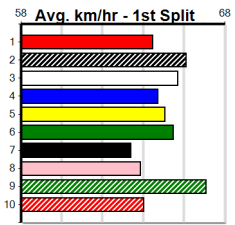

Sale

CABINET CONNECTIONS

Distance: 510m, Race Type: Mixed 4/5, Total Prizemoney: $3,875
1st: $2,600, 2nd: $800, 3rd: $400, 4th: $75

8
9:10PM
(VIC time)

STITCH AND SHOUT (1) has shown good early speed in some fast recent outings and he may prove hard to hold out from the gun draw here. MADALIA ZOOM (2) can explode mid race in his races and he could make his presence felt in this.

Watchdog Tips:

1 **2** **6** **8**

Bet:

Win 1