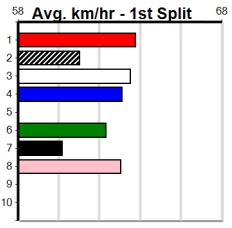

Sale

JAMES YEATES PRINTING & DESIGN

Distance: 510m, Race Type: Mixed 6/7, Total Prizemoney: \$3,340

1st: \$2,230, 2nd: \$690, 3rd: \$345, 4th: \$75

6

8:29PM

(VIC time)

Watchdog Tips: