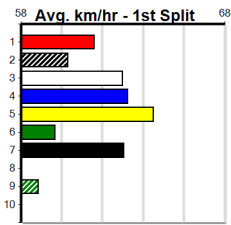

Sale

SPORTSBET SET A DEPOSIT LIMIT

Distance: 435m, Race Type: Maiden, Total Prizemoney: $2,535
1st: $1,680, 2nd: $520, 3rd: $260, 4th: $75

1
6:45PM
(VIC time)

Watchdog Tips: 0 0 0 0 Bet: .