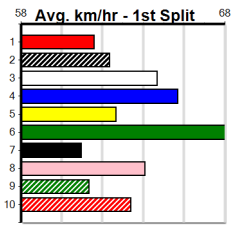

Sale

MAFFRA POLY & PUMPS

Distance: 435m, Race Type: Grade 7, Total Prizemoney: $2,925
1st: $1,950, 2nd: $600, 3rd: $300, 4th: $75

9

9:28PM
(VIC time)

Watchdog Tips: **0** **0** **0** **0** Bet: .