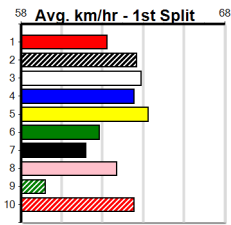

Sale

GIPPSLANDS GOLD 98.3

Distance: 435m, Race Type: Grade 6, Total Prizemoney: \$2,925
1st: \$1,950, 2nd: \$600, 3rd: \$300, 4th: \$75

5

8:11PM
(VIC time)

HAMMER (5) can show good early speed in his races and he could prove hard to reel in if he can find the arm here. HAMISH ROSE (6) can wind up mid race and he could make his presence felt with an ounce of luck in running.