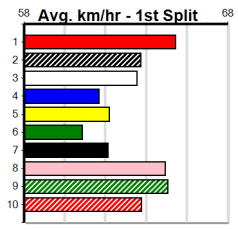

Sale

SPORTSBET EVERY DOG HAS ITS DAY

Distance: 435m, Race Type: Grade 5 T3, Total Prizemoney: \$2,925
1st: \$1,950, 2nd: \$600, 3rd: \$300, 4th: \$75

12

10:39PM
(VIC time)

MIRACLE HOOK (2) can race closer to the speed in this and she may prove hard to hold out in the run to the judge. BEGONIA BELL (1) is drawn to get the gun run throughout here and she looks set to be right in the finish.