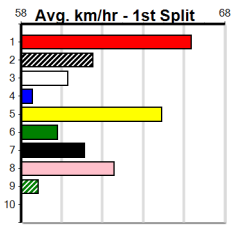

Sale

TRFM

Distance: 435m, Race Type: Maiden, Total Prizemoney: $2,535
1st: $1,680, 2nd: $520, 3rd: $260, 4th: $75

4

7:49PM

(VIC time)

DERMOTT ROSE (7) has shown talent in his 4 starts to date and he may only need an ounce of luck in running to salute here. MS. DAISY MIKADO (1) is drawn to race on the speed from the outset and can be prominent throughout.

Watchdog Tips:

7

1

2

3

Bet:

Win 7