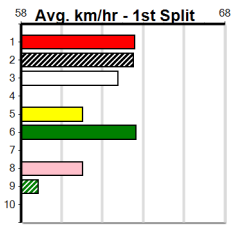

Sale

MONACELLARS

Distance: 435m, Race Type: Maiden, Total Prizemoney: $2,535
1st: $1,680, 2nd: $520, 3rd: $260, 4th: $75

2

7:08PM
(VIC time)

MY ATHENA (7) is out of a dam that produced Group 1 talent Nad Al Sheba and she may be the one to beat on debut today. EVOLVE (3) has produced handy placings in her last four starts and she looks set to be in the finish again here.

Watchdog Tips: **7** **3** **6** **8** **Bet:** **Box Quinella 3,6,7 ($10 for 333.33%)**