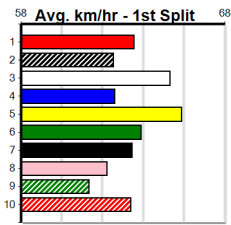

Sale

10

9:50PM

(VIC time)

FLYING COLOURS TRAVEL

Distance: 435m, Race Type: Grade 7, Total Prizemoney: \$2,925
1st: \$1,950, 2nd: \$600, 3rd: \$300, 4th: \$75

ASTON PERK (2) recorded a top all the way win here last start and he may only need to step on even terms to salute again. VODKA AND ICE (1) showed good mid race pace in his solid last start win and he can pour on the pressure again.