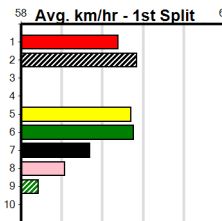

ENG SLE 2024-10-18

Sale

ROTTI SECURITY

Distance: 435m, Race Type: Maiden, Total Prizemoney: \$2,535
1st: \$1,680, 2nd: \$520, 3rd: \$260, 4th: \$75

3

7:27PM
(VIC time)

DEMOLISH (1) was smartly placed here last start and she is drawn to make every post a winner in a race of this nature. HOLLY ROSE (8) recorded a handy debut placing from a wide draw here 2 starts back and can challenge again.