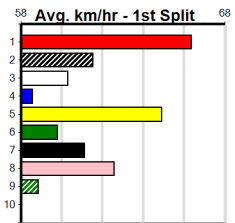

Sale

TRFM

Distance: 435m, Race Type: Maiden, Total Prizemoney: $2,535
1st: $1,680, 2nd: $520, 3rd: $260, 4th: $75

4

7:49PM

(VIC time)

Watchdog Tips: 0 0 0 0 Bet: .