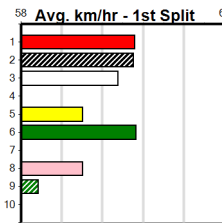

Sale

2
7:08PM
(VIC time)

MONACELLARS

Distance: 435m, Race Type: Maiden, Total Prizemoney: $2,535
1st: $1,680, 2nd: $520, 3rd: $260, 4th: $75

Watchdog Tips: **0 0 0 0** Bet: **.**