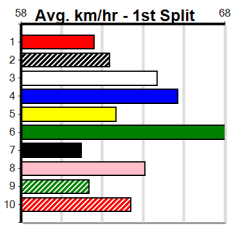

Sale

MAFFRA POLY & PUMPS

Distance: 435m, Race Type: Grade 7, Total Prizemoney: \$2,925
1st: \$1,950, 2nd: \$600, 3rd: \$300, 4th: \$75

9

9:28PM

(VIC time)

MIA NEO (6) was a solid last start all the way debut winner and with any natural improvement she may prove hard to beat again here. ARE YOU OKAY (2) was placed in 13 from 14 starts before getting the job done last start and can challenge again.