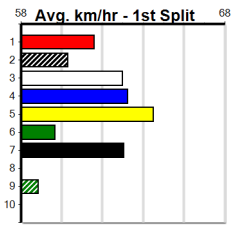

Sale

SPORTSBET SET A DEPOSIT LIMIT

Distance: 435m, Race Type: Maiden, Total Prizemoney: $2,535
1st: $1,680, 2nd: $520, 3rd: $260, 4th: $75

1
6:45PM
(VIC time)

ASTON PAYCHECK (7) has shown good mid race pace in his recent placings and he may prove hard to hold out in this. MINTER ENVY (6) has shown ability in her recent placings as well and she could be the danger here.

Watchdog Tips: **7** **6** **3** **8** **Bet:** **Win 7**