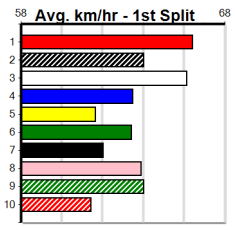

ENG SLE 2024-10-18

Sale

IAN CARTER BUILDER

Distance: 435m, Race Type: Mixed 4/5, Total Prizemoney: \$3,360
1st: \$2,250, 2nd: \$690, 3rd: \$345, 4th: \$75

7
8:52PM
(VIC time)

BETTER BANJO (1) is drawn to race on the speed from box rise in this and he will be hard to reel in if he finds the arm early. ASTON CORLEONE (3) can race in a forward position throughout as well and could be the main danger here.