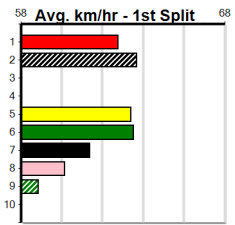

Sale

ROTTI SECURITY

Distance: 435m, Race Type: Maiden, Total Prizemoney: $2,535
1st: $1,680, 2nd: $520, 3rd: $260, 4th: $75

3

7:27PM
(VIC time)

Watchdog Tips: 0 0 0 0 **Bet:** .

Form	Box	Weight	Dist	Track	Date	Time	BON	Margin	1st/2nd (Time)	PIR	Checked	Comment	W/R	Split 1	S/P	Grade

1 DEMOLISH [M]
BK B Sep-22 MY REDEEMER HARPER'S GIRL
Trainer: Robert Bean (Tinamba)
4th (7) 24.9 435 SLE R1 22-Sep-24 25.19 24.32 11.00PRINCESS MONARCH (24.49) M/654 . . . 5.41 $13.10 M
6th (1) 24.9 435 SLE R3 29-Sep-24 25.52 24.44 14.00LWALLS OF JERICHO (24.58) M/245 . . . 5.31 $13.40 MH
2nd (3) 25.4 435 SLE R3 09-Oct-24 24.86 24.13 5.50LASTON PERK (24.48) Q/222 . . . 5.25 $9.10 M
Owner(s): R Bean

Winning Boxes

1	2	3	4	5	6	7	8
Prize							
Best							
Starts							
Trk/Dst							
APM							

2 LA BELLA MIKADO [M]
BK B Jun-22 SIDESHOW MARJEN LADY MIKADO
Trainer: Paul Jones (Hoddles Creek)
4th (5) 30.6 400 GEL R2 31-Aug-24 23.21 22.30 12.00LPAW UTILITY (22.42) M/75 . . . 8.94 $10.90 M
6th (4) 30.7 525 MEP R3 18-Sep-24 32.88 29.87 39.00SAINT NIFTY (30.20) M/2666 . V5 . 5.22 $8.40 M
8th (4) 30.4 515 SAP R1 30-Sep-24 30.67 29.15 17.00LPAW PHELPS (29.53) M/5666 . . . 5.26 $82.00 M
8th (6) 30.6 300 HVL R2 06-Oct-24 17.58 16.60 9.00LITTLE TRUCK (16.96) M/1 . . . 3.96 $19.90 M
Owner(s): J AND J (SYN), M Barber, P Jones

Winning Boxes

1	2	3	4	5	6	7	8
Prize							
Best							
Starts							
Trk/Dst							
APM							

3 SAINT PADDY [M]
BK D Oct-22 PLAYLIST VALLEY REAPER
Trainer: Dawn Johnston (Toongabbie)
Owner(s): G Roberts

Winning Boxes

1	2	3	4	5	6	7	8
Prize							
Best							
Starts							
Trk/Dst							
APM							

4 DR. PHOEBE [M]
BD B May-22 FERAL FRANKY DR. MUMMA
Trainer: William McMahon (Darriman)
7th (3) 32.1 450 TRA R2 22-Mar-24 26.16 24.81 16.00LPLAY THE MINUTES (25.06) M/565 . . . 6.85 $6.10 MH
ST (-) 30.4 435 SLE 13-Oct-24 25.16 3.5LTrial Cleared M/22 . 2of2 . 5.39 $. ST
Owner(s): DOCTORS KENNELS (SYN), J McMahon, J Gill

Winning Boxes

1	2	3	4	5	6	7	8
Prize							
Best							
Starts							
Trk/Dst							
APM							

5 LITTLE CHATTER [M]
BK B Feb-23 LOTS OF CHATTER YOU BUG ME
Trainer: Graeme Jose (Catani)
5th (3) 25.2 460 WGL R4 01-Oct-24 26.41 25.54 6.50LZONNEKEYN (25.98) M/465 . . . 6.80 $60.30 MH
2nd (6) 25.4 400 WGL R1 08-Oct-24 23.07 22.58 3.5LVODKA AND ICE (22.83) M/43 . . . 8.53 $2.80 M
Owner(s): T Jose

Winning Boxes

1	2	3	4	5	6	7	8
Prize							
Best							
Starts							
Trk/Dst							
APM							

6 WARRIOR LIZZY [M]
BK B Jan-23 ASTON RUPEE DIAMOND BANNER
Trainer: Cindy Fulford (Maffra)
4th (4) 28.3 400 WGL R1 11-Oct-24 23.81 22.36 16.00LCORINTHIAN (22.71) Q/32 . . . 8.66 $22.30 M
Owner(s): L Fulford

Winning Boxes

1	2	3	4	5	6	7	8
Prize							
Best							
Starts							
Trk/Dst							
APM							

7 MINTER SHIMMER [M]
BE B Jan-23 SHIMA SHINE MINTER EDITION
Trainer: Robert Reinke (Johnsonville)
6th (2) 25.0 435 SLE R1 22-Sep-24 25.51 24.32 15.00LPRINCESS MONARCH (24.49) M/566 . . . 5.37 $6.20 M
4th (1) 24.8 435 SLE R2 29-Sep-24 25.87 24.44 13.00LOTS OF BUGS (24.99) Q/333 . . . 5.46 $9.80 MH
8th (2) 25.1 435 SLE R3 09-Oct-24 25.50 24.13 15.00LASTON PERK (24.48) M/466 . . . 5.33 $23.50 M
Owner(s): J Reinke

Winning Boxes

1	2	3	4	5	6	7	8
Prize							
Best							
Starts							
Trk/Dst							
APM