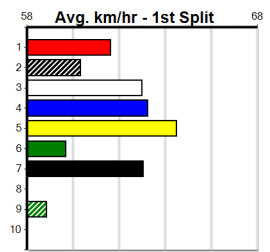

Sale
1
6:45PM
(VIC time)

SPORTSBET SET A DEPOSIT LIMIT

Distance: 435m, Race Type: Maiden, Total Prizemoney: $2,535
1st: $1,680, 2nd: $520, 3rd: $260, 4th: $75

Watchdog Tips: ☐ ☐ ☐ ☐ ☐ Bet: ☐

1

TALK THAT TALK [M]
BK Bitch Dec-22 Sire: SHIMA SHINE Dam: BABY TALK
Owner(s): WE'RE ALL MATES (SYN), G Clifton, D Mckenzie
Winning Distances: < 300m (0) 300 - 399m (0) 400 - 499m (0) 500 - 599m (0) 600 - 699m (0) > 700m (0)
Trainer: Gavin Clifton (Tynong Nth)

Winning Weights:

Box	1st	2nd	3rd	4th	5th	6th	7th	8th
1							1	
2								
3								
4						1		
5				1				
6								
7								
8								

Prize Best $75.00
Starts 25.26(5)-13/10/24
Trk/Dts 3-0-0-0
APM 1-0-0-0 75

2

LADY TEELA [M]
BK Bitch Oct-22 Sire: FLYING RICCIARDO Dam: ZIPPING POPPY
Owner(s): Eye Candy (SYN), C Wilk, K Gorman
Winning Distances: < 300m (0) 300 - 399m (0) 400 - 499m (0) 500 - 599m (0) 600 - 699m (0) > 700m (0)
Trainer: Judy Brereton (Tanjil South)

Winning Weights:

Box	1st	2nd	3rd	4th	5th	6th	7th	8th
1								1
2								
3								
4							1	
5								
6								
7						1		
8								1

Prize Best $0.00
Starts 25.90(1)-1/9/24
Trk/Dts 4-0-0-0
APM 2-0-0-0 0

3

FLAT CHAT [M]
BD Dog Feb-23 Sire: BLACK MAGIC OPAL Dam: IMMERSION
Owner(s): SEE THE DREAM (SYN), S Buccilli, B Buccilli
Winning Distances: < 300m (0) 300 - 399m (0) 400 - 499m (0) 500 - 599m (0) 600 - 699m (0) > 700m (0)
Trainer: Kate Gorman (Tanjil South)

Winning Weights:

Box	1st	2nd	3rd	4th	5th	6th	7th	8th
1								
2			1					
3								
4								
5								1
6								
7								
8								

Prize Best $780.00
Starts 25.51(5)-9/10/24
Trk/Dts 3-0-1-1
APM 1-0-0-0 780

4

CATCH DOT [M]
BK Bitch Oct-22 Sire: CATCH THE THIEF Dam: SOMERTON MAY
Owner(s): R Roberts
Winning Distances: < 300m (0) 300 - 399m (0) 400 - 499m (0) 500 - 599m (0) 600 - 699m (0) > 700m (0)
Trainer: Dawn Johnston (Toongabbie)

Winning Weights:

Box	1st	2nd	3rd	4th	5th	6th	7th	8th
1								
2								
3								
4								
5							1	
6								
7								
8								

Prize Best $0.00
Starts 25.90(5)-13/10/24
Trk/Dts 1-0-0-0
APM 1-0-0-0 0

5

WARRIOR ETHAN [M]
BK Dog Jan-23 Sire: ASTON RUPEE Dam: DIAMOND BANNER
Owner(s): L Fulford
Winning Distances: < 300m (0) 300 - 399m (0) 400 - 499m (0) 500 - 599m (0) 600 - 699m (0) > 700m (0)
Trainer: Lindsay Fulford (Maffra)

Winning Weights:

Box	1st	2nd	3rd	4th	5th	6th	7th	8th
1								
2								
3								
4			1				1	
5								
6								
7								
8								

Prize Best $520.00
Starts FSH
Trk/Dts 2-0-1-0
APM 0-0-0-0 520