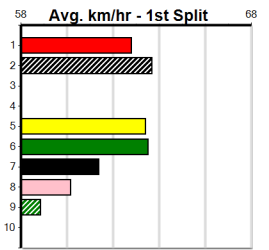

Sale

3

7:27PM

(VIC time)

ROTTI SECURITY

Distance: 435m, Race Type: Maiden, Total Prizemoney: $2,535
1st: $1,680, 2nd: $520, 3rd: $260, 4th: $75

Watchdog Tips:

Bet:

Form Box	Wgt	Dist	Track	Date	Time	BON	Margin	1st/2nd (Time)	PIR	Checked	Comment	WR	Split 1	S/P	Grade

1

DEMOLISH [M]
BK Bitch Sep-22 Sire: MY REDEEMER Dam: HARPER'S GIRL
Owner(s): R Bean Trainer: Robert Bean (Tinamba)
Winning Distances: < 300m (0) 300 - 399m (0) 400 - 499m (0) 500 - 599m (0) 600 - 699m (0) > 700m (0)
Winning Weights:
4th (7) 24.9 435 SLE R1 22-Sep-24 25.19 24.32 11.00 PRINCESS MONARCH M/654 5.41 $13.10 M
6th (1) 24.9 435 SLE R3 29-Sep-24 25.52 24.44 14.00 WALLS OF JERICHO (24.58) M/245 5.31 $13.40 MH
2nd (3) 25.4 435 SLE R3 09-Oct-24 24.86 24.13 5.50L ASTON PERK (24.48) Q/222 5.25 $9.10 M
Last 3 wins NOT included above

Box History

Bx	1st	2nd	3rd	4th	5th	6th	7th	8th
1						1		
2								
3	1							
4								
5								
6								
7				1				
8								

Prize Best	$595.00
Starts	24.86(3)-9/10/24
Trk/Dts	3-0-1-0
APM	3-0-1-0
	595

2

LA BELLA MIKADO [M]
BK Bitch Jun-22 Sire: SIDESHOW MARJEN Dam: LADY MIKADO
Owner(s): J AND J (SYN), M Barber, P Jones Trainer: Paul Jones (Hoddles Creek)
Winning Distances: < 300m (0) 300 - 399m (0) 400 - 499m (0) 500 - 599m (0) 600 - 699m (0) > 700m (0)
Winning Weights:
3rd (7) 29.6 525 MEP R1 31-Jul-24 30.90 29.92 7.00L DUPLICITOUS (30.43) M/3223 5.25 $20.00 M
4th (5) 30.6 400 GEL R2 31-Aug-24 23.21 22.30 12.00 PAW UTILITY (22.42) M/75 8.94 $10.90 M
6th (4) 30.7 525 MEP R3 18-Sep-24 32.88 29.87 39.00 SAINT NIFTY (30.20) M/2666 V5 5.22 $8.40 M
8th (4) 30.4 515 SAP R1 30-Sep-24 30.67 29.15 17.00 PAW PHELPS (29.53) M/5666 5.26 $82.00 M
8th (6) 30.6 300 HVL R2 06-Oct-24 17.58 16.60 9.00L LITTLE TRUCK (16.96) M/1 3.96 $19.90 M
Last 3 wins NOT included above

Box History

Bx	1st	2nd	3rd	4th	5th	6th	7th	8th
1								
2								
3								
4						1		1
5				1				
6								1
7		1						
8								

Prize Best	$370.00
Starts	FSH
Trk/Dts	5-0-0-1
APM	0-0-0-0
	237

3

SAINT PADDY [M]
BK Dog Oct-22 Sire: PLAYLIST Dam: VALLEY REAPER
Owner(s): G Roberts Trainer: Dawn Johnston (Toongabbie)
Winning Distances: < 300m (0) 300 - 399m (0) 400 - 499m (0) 500 - 599m (0) 600 - 699m (0) > 700m (0)
Winning Weights:
Last 3 wins NOT included above

Box History

Bx	1st	2nd	3rd	4th	5th	6th	7th	8th
1								
2								
3								
4								
5								
6								
7								
8								

Prize Best	$0
Starts	FSH
Trk/Dts	0-0-0-0
APM	0-0-0-0
	0

4

DR. PHOEBE [M]
BD Bitch May-22 Sire: FERAL FRANKY Dam: DR. MUMMA
Owner(s): DOCTORS KENNELS (SYN), J McMahon, J Gill Trainer: William McMahon (Darriman)
Winning Distances: < 300m (0) 300 - 399m (0) 400 - 499m (0) 500 - 599m (0) 600 - 699m (0) > 700m (0)
Winning Weights:
7th (3) 32.1 450 TRA R2 22-Mar-24 26.16 24.81 16.00 PLAY THE MINUTES (25.06) M/565 6.85 $6.10 MH
ST (-) 30.4 435 SLE 13-Oct-24 25.16 3.5L Trial Cleared M/22 2of2 5.39 . ST
Last 3 wins NOT included above

Box History

Bx	1st	2nd	3rd	4th	5th	6th	7th	8th
1								
2								
3							1	
4								
5								
6								
7								
8								

Prize Best	$0.00
Starts	FSH
Trk/Dts	1-0-0-0
APM	0-0-0-0
	0