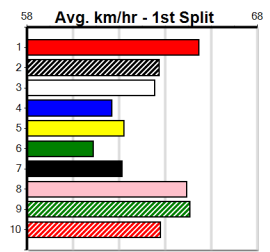

Sale
12
10:39PM
(VIC time)

SPORTSBET EVERY DOG HAS ITS DAY

Distance: 435m, Race Type: Grade 5 T3, Total Prizemoney: $2,925
1st: $1,950, 2nd: $600, 3rd: $300, 4th: $75

Watchdog Tips:

Bet:

Form Box Wgt Dist Track Date Time BON Margin 1st/2nd (Time) PIR Checked Comment W/R Split 1 S/P Grade

1

BEGONIA BELL [5]
BEBD Bitch May-21 Sire: SENNACHIE Dam: BELLA EDITION
Owner(s): Eye Candy (SYN), C Wilk, K Gorman Trainer: Christian Wilk (Tanjil South)
Winning Distances: < 300m (0) 300 - 399m (7) 400 - 499m (0) 500 - 599m (0) 600 - 699m (0) > 700m (0)
Winning Weights: 31.4(1) 31.6(1) 31.7(3) 31.8(1) 32.2(1)

Pos	Time	Wgt	Dist	Track	Date	Time	BON	Margin	1st/2nd (Time)	PIR	Checked	Comment	W/R	Split 1	S/P	Grade
3rd (7)	32.5	350	TRA	R7	17-Apr-24	19.96	19.73	0.50L	HEAVY METAL (19.92)	M/12				6.61	$4.90	T3-5
3rd (1)	32.2	350	TRA	R10	03-May-24	19.83	19.33	7.50L	RUAPUKE ROCKS (19.33)	M/33				6.62	$6.00	5
4th (1)	32.0	400	WGL	R10	18-May-24	23.28	22.82	3.75L	GLOW (23.02)	M/34				8.51	$1.70	5
5th (1)	32.4	350	TRA	R11	05-Jul-24	20.39	19.49	4.25L	DELTA PAWS (20.11)	M/46				6.65	$8.00	5
2nd (6)	32.5	350	TRA	R11	10-Jul-24	20.15	19.79	5.50L	BEAUTIFUL LIAR (19.79)	M/532				6.85	$2.80	X45
7th (3)	30.6	400	WGL	R12	22-Aug-24	23.57	22.55	11.00L	LEKTRA VERA (22.83)	M/88				8.82	$6.80	5
6th (6)	29.7	300	HVL	R5	04-Oct-24	17.11	16.70	6.00L	BEAUTIFUL LIAR (16.70)	M/4				3.97	$19.60	T3-5
4th (4)	28.8	350	HVL	R6	09-Oct-24	19.78	19.45	3.00L	ZIPPING PATTY (19.58)	M/1				6.65	$15.20	5

Last 3 wins NOT included above

1st (5)	31.7	350	TRA	R10	26-Jul-23	19.76	19.76	2.00L	CYBER CRIME (19.90)	M/11		SW		6.55	$4.50	X34
1st (2)	31.8	395	TRA	R10	13-Sep-23	22.39	22.39	0.50L	WILSON BALE (22.42)	M/112				3.73	$4.60	X45
1st (1)	32.2	350	TRA	R12	19-Jan-24	19.78	19.64	0.50L	JOLENE BALE (19.80)	M/11				6.61	$2.60	5

Box History

Bx	1st	2nd	3rd	4th	5th	6th	7th	8th
1	1	1	1	2	1			
2	2	1		1			1	
3		1			1			1
4			2	1			1	2
5	1	2			2	1		1
6	1	2		2	2	1		
7	2		2					
8					1	1		

Prize Best Starts Trk/Dts APM: $25680.00 FSH 40-7-7-5 0-0-0-0 1663