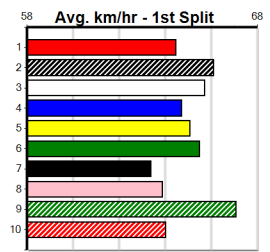

Sale
8
9:10PM
(VIC time)

CABINET CONNECTIONS

Distance: 510m, Race Type: Mixed 4/5, Total Prizemoney: $3,875
1st: $2,600, 2nd: $800, 3rd: $400, 4th: $75

Watchdog Tips: ☐ ☐ ☐ ☐ ☐

Bet:

1

STITCH AND SHOUT [5]
BK Dog May-22 Sire: KURO KISMET Dam: DANI THRILLS
Owner(s): Funny Looking Horse (SYN), M Mayle, B Waugh, J Mcdonald, J Fawthrop, R Fisher, P Roland, B
Winning Distances: < 300m (0) 300 - 399m (0) 400 - 499m (7) 500 - 599m (0) 600 - 699m (0) > 700m (0)
Trainer: Glynn Wood (Warragul)

Winning Weights: 32.2(1) 32.5(1) 32.7(1) 32.9(2) 33.3(1) 33.7(1)

Pl	Box	Dist	Track	Date	Time	BON	Margin	1st/2nd (Time)	PIR	Checked	Comment	WR	Split 1	S/P	Grade
5th (8)	32.6	460	WGL	R6	08-Aug-24	26.57	26.06	4.75L ASTON ANGELO (26.25)	M/655	.	V3	.	6.76	$7.10	T3-5
7th (3)	32.8	400	WGL	R7	03-Sep-24	23.58	22.38	11.00 RIBERO (22.85)	M/777	.	.	.	8.78	$6.80	5
5th (3)	32.8	450	SHP	R6	07-Sep-24	25.99	25.49	5.50L STAR OF VENUS (25.63)	M/775	.	SW	.	6.91	$6.90	5
1st (7)	32.9	460	WGL	R7	12-Sep-24	26.03	25.86	2.75L TOOTSIE (26.22)	M/222	.	.	.	6.61	$2.80	T3-5
2nd (5)	32.9	460	WGL	R5	17-Sep-24	25.92	25.79	2.00L HIS SPECIAL (25.79)	M/222	.	SW	.	6.61	$7.10	5
1st (7)	32.5	460	GEL	R7	24-Sep-24	25.77	25.77	4.75L VELOX BALE (26.10)	Q/111	.	.	.	6.63	$1.20	5
1st (1)	32.7	450	SHP	R10	30-Sep-24	25.37	25.20	2.00L APPLICANT (25.51)	M/211	.	.	.	6.66	$1.80	5
2nd (7)	32.8	510	SLE	R7	06-Oct-24	28.93	28.69	3.5L SPRING COIN (28.69)	M/112	.	.	.	9.16	$5.50	5

Last 3 wins NOT included above

Pl	Box	Dist	Track	Date	Time	BON	Margin	1st/2nd (Time)	PIR	Checked	Comment	WR	Split 1	S/P	Grade
1st (1)	33.3	460	GEL	R9	29-Dec-23	26.08	25.91	1.00L JOHNNY FOOTBALL (26.14)	M/111	.	.	.	6.68	$12.80	X67H
1st (2)	32.2	435	SLE	R9	05-May-24	24.77	24.32	1.25L NOLAN BALE (24.84)	Q/222	.	SW	.	5.31	$4.50	6G
1st (1)	32.9	460	WGL	R10	15-Jun-24	26.08	26.08	2.25L MISS SCOTCH LESS (26.23)	M/111	.	.	.	6.57	$1.50	5

Box History

Box	1st	2nd	3rd	4th	5th	6th	7th	8th
1	3							
2	1	1	1		1	1	1	
3		1			1			1
4								1
5		1	1			1		1
6								1
7	3	2	1					1
8				1	1			

Prize Best Starts Trk/Dts APM: $15105.00, 28.93(7)-6/10/24, 28-7-5-4, 2-0-1-0, 8002