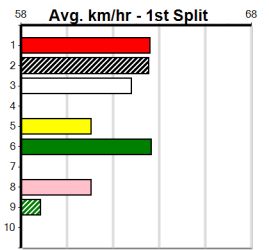

Sale

2

7:08PM

(VIC time)

MONACELLARS

Distance: 435m, Race Type: Maiden, Total Prizemoney: $2,535
1st: $1,680, 2nd: $520, 3rd: $260, 4th: $75

Watchdog Tips: ☐ ☐ ☐ ☐ ☐ Bet: ☐

IRON BLOOD [M]
BE Dog Mar-23 Sire: BEAST UNLEASHED Dam: GRAND NEO
Owner(s): Eye Candy (SYN), C Wilk, K Gorman
Winning Distances: < 300m (0) 300 - 399m (0) 400 - 499m (0) 500 - 599m (0) 600 - 699m (0) > 700m (0)
Winning Weights:
6th (1) 30.2 460 WGL R4 04-Oct-24 26.90 25.76 5.50L SPEEDY BEAR (26.54) M/211 SW 6.62 $12.00 M
4th (2) 30.1 400 WGL R9 11-Oct-24 23.74 22.36 3.25L WARRIOR JACK (23.51) S/56 8.73 $3.70 M
Last 3 wins NOT included above

Box History

Bx	1st	2nd	3rd	4th	5th	6th	7th	8th
1						1		
2				1				
3								
4								
5								
6								
7								
8								

Prize Best	$75.00
Starts	2-0-0-0
Trk/Dts	0-0-0-0
APM	75

BIG BRUCE (NSW)[M]
BK Dog Mar-22 Sire: SHIMA SHINE Dam: MIDNIGHT CARMEN
Owner(s): J O'keefe
Winning Distances: < 300m (0) 300 - 399m (0) 400 - 499m (0) 500 - 599m (0) 600 - 699m (0) > 700m (0)
Winning Weights:
3rd (7) 34.7 400 WGL R2 10-Sep-24 23.61 22.52 14.00 BANDIT BARBIE (22.67) M/43 8.66 $30.40 M
6th (2) 34.9 400 WGL R1 27-Sep-24 23.63 22.64 11.00 LUMBY (22.93) M/76 8.84 $27.40 M
4th (8) 35.1 400 WGL R2 04-Oct-24 23.62 22.71 2.25L JAIRON BALE (23.48) M/13 8.48 $18.80 M
5th (5) 34.8 400 WGL R1 08-Oct-24 23.43 22.58 9.00L VODKA AND ICE (22.83) M/55 8.60 $21.20 M
5th (7) 35.3 400 WGL R1 11-Oct-24 23.85 22.36 17.00 CORINTHIAN (22.71) M/55 8.73 $13.90 M
Last 3 wins NOT included above

Box History

Bx	1st	2nd	3rd	4th	5th	6th	7th	8th
1								
2						1		
3								
4								
5					1			
6								
7			1		1			
8				1				

Prize Best	$335.00
Starts	5-0-0-1
Trk/Dts	0-0-0-0
APM	283

EVOLVE [M]
BK Bitch Nov-22 Sire: BERNARDO Dam: UTOPIA
Owner(s): SEE THE DREAM (SYN), S Buccilli, B Buccilli
Winning Distances: < 300m (0) 300 - 399m (0) 400 - 499m (0) 500 - 599m (0) 600 - 699m (0) > 700m (0)
Winning Weights:
6= (1) 26.9 400 WGL R2 08-Aug-24 23.79 22.66 14.00 EAT YOUR SPINACH (22.81) M/24 8.58 $7.50 T3-M
7th (7) 26.8 460 WGL R2 15-Aug-24 26.94 25.97 14.00 LUNA MIKADO (26.02) S/555 6.89 $29.30 T3-M
6th (2) 26.4 350 HVL R2 26-Aug-24 20.28 19.33 8.50L CANYA IGNITE (19.72) M/6 6.84 $25.70 T3-M
5th (4) 27.0 400 WGL R1 05-Sep-24 23.79 23.16 9.00L PARUMBA JAZZMAN (23.16) M/54 8.70 $11.10 M
3rd (6) 27.0 435 SLE R1 11-Sep-24 25.30 24.22 8.50L SOMERTON JUNE (24.72) M/222 SW 5.43 $35.50 M
2nd (1) 27.2 400 GEL R2 17-Sep-24 23.33 22.79 1.25L CRYPTO PRINCESS (23.25) M/22 8.76 $2.70 M
2nd (2) 28.1 350 HVL R2 02-Oct-24 20.16 19.63 0.25L LUCKY INDEED (20.15) M/4 6.76 $12.50 M
3rd (7) 28.4 400 WGL R2 10-Oct-24 23.18 22.67 4.25L ARE YOU OKAY (22.89) M/3 8.48 $15.80 T3-M
Last 3 wins NOT included above

Box History

Bx	1st	2nd	3rd	4th	5th	6th	7th	8th
1		1					1	
2		1						
3								
4					1			
5								1
6			1					1
7		2					1	
8								

Prize Best	$1120.00
Starts	25.30(6)-11/9/24
Trk/Dts	11-0-2-3
APM	3-0-0-1
	1024

HOW HIGH HARLEM [M]
F Dog Jan-22 Sire: BEWILDERING Dam: HOW HIGH JAZZ
Owner(s): S Mifsud
Winning Distances: < 300m (0) 300 - 399m (0) 400 - 499m (0) 500 - 599m (0) 600 - 699m (0) > 700m (0)
Winning Weights:
Last 3 wins NOT included above

Box History

Bx	1st	2nd	3rd	4th	5th	6th	7th	8th
1								
2								
3								
4								
5								
6								
7								
8								

Prize Best	$0
Starts	0-0-0-0
Trk/Dts	0-0-0-0
APM	0