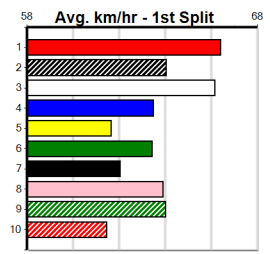

Sale
7
8:52PM
(VIC time)

IAN CARTER BUILDER

Distance: 435m, Race Type: Mixed 4/5, Total Prizemoney: $3,360
1st: $2,250, 2nd: $690, 3rd: $345, 4th: $75

Watchdog Tips: ☐ ☐ ☐ ☐ ☐

Bet: ☐

1

BETTER BANJO [4]
WBK Dog Feb-22 Sire: FERNANDO BALE Dam: BRING YOUR BANJO Trainer: Lisa Davis (Tralalgon)
Owner(s): A Davis
Winning Distances: < 300m (0) 300 - 399m (9) 400 - 499m (3) 500 - 599m (0) 600 - 699m (0) > 700m (0)
Winning Weights: 30.0(1) 30.3(2) 30.4(1) 30.5(1) 30.6(1) 30.8(1) 30.9(1) 31.2(1) 31.3(2) 31.4(1)

Pl	Box	1st	2nd	3rd	4th	5th	6th	7th	8th					
1	5	30.8	435	SLE	R5	21-Aug-24	24.75	24.64	2.25L VALENCIA JIM (24.91)	M/111	. . . . .	5.27	$2.30	5
2	5	30.1	425	BEN	R9	30-Aug-24	23.93	23.73	3.00L NEEDFUL (23.73)	M/122	. . . . .	6.55	$5.00	X45
2	8	30.3	400	WGL	R7	06-Sep-24	22.74	22.54	0.50L SHORT AND STUMPY (22.71)	M/22	. . . . .	8.23	$6.40	FFA
1	2	30.0	390	BAL	R12	11-Sep-24	22.25	22.05	1.75L RUBY'S DESIRE (22.36)	Q/11	. . . . .	8.29	$2.50	X45
2	8	30.0	400	WGL	R7	17-Sep-24	22.83	22.38	1.5L GOT THE LOT (22.73)	M/22	. . . . .	8.36	$3.10	FFA
3	1	30.2	400	WGL	R7	24-Sep-24	22.59	22.39	3.00L AT MY COMMAND (22.39)	Q/22	. . . . .	8.29	$4.10	X34
1	4	30.3	425	BEN	R11	04-Oct-24	23.99	23.88	1.00L KADE (24.05)	M/111	. . . . .	6.52	$2.30	5H
3	4	30.5	425	BEN	R7	11-Oct-24	24.01	23.69	3.5L INSTINCTIVELY (23.77)	M/322	. . . . .	6.57	$5.40	5F

Last 3 wins NOT included above

1	3	30.4	395	TRA	R7	15-Jul-24	22.67	22.67	9.00L WHY NOT JULES (23.27)	M/211	. . . . .	3.79	$1.80	T3-5
1	4	30.3	350	HVL	R8	18-Jul-24	19.56	19.56	1.75L NIGERIAN KABOOM (19.67)	Q/1	. . . . .	6.51	$1.20	T3-5
1	1	30.5	400	WGL	R12	02-Aug-24	22.64	22.57	2.00L VALLETTA DASH (22.76)	Q/11	. . . . .	8.24	$3.40	5

Box History

Box	1st	2nd	3rd	4th	5th	6th	7th	8th
1	2	1	1	1	1			
2	1	2	1	1	1	1		
3	1			2	2		1	
4	2	1	1		1			
5	2	2						
6	2	1					1	1
7	1	3				1		1
8	1	2	2					

Prize Best Starts Trk/Dts APM: $32085.00, 24.75(5)-21/8/24, 42-12-12-5, 2-1-0-1, 15485