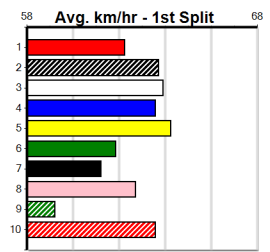

Sale
5
8:11PM
(VIC time)

GIPPSLANDS GOLD 98.3

Distance: 435m, Race Type: Grade 6, Total Prizemoney: $2,925
1st: $1,950, 2nd: $600, 3rd: $300, 4th: $75

Watchdog Tips: ☐ ☐ ☐ ☐ ☐ Bet:

Form Box	Wgt	Dist	Track	Date	Time	BON	Margin	1st/2nd (Time)	PIR	Checked	Comment	WR	Split 1	S/P	Grade		
STORMY SECRET [6]																	
BK Dog		Sep-22		Sire: AUSSIE SECRET				Dam: DYNA SARAH				Trainer: Robert Bean (Tinamba)					
Owner(s): R Bean																	
Winning Distances: < 300m (0) 300 - 399m (0) 400 - 499m (2) 500 - 599m (0) 600 - 699m (0) > 700m (0)																	
Winning Weights: 29.6(1) 30.4(1)																	
1	(7)	30.4	435	SLE	R1	17-Jul-24	25.05	24.54	2.00L I'M A TREASURE (25.19)	S/511			5.38	$7.50	M		
4	(3)	30.2	435	SLE	R4	21-Jul-24	25.34	24.29	6.00L VALENCIA TILLY (24.94)	M/533			5.40	$2.90	X67H		
2	(6)	30.3	400	WGL	R3	02-Aug-24	23.00	22.57	1.5L OUR ELLIE (22.89)	S/33			8.66	$7.30	X67		
6	(5)	30.1	435	SLE	R4	07-Aug-24	25.25	24.38	6.00L COOL WHITE (24.84)	M/655			5.43	$7.60	X67		
4	(7)	30.3	400	WGL	R9	16-Aug-24	23.28	22.44	8.50L RHYTHMIC ENERGY (22.69)	S/63			8.64	$5.10	X67		
6	(6)	29.4	400	WGL	R10	20-Sep-24	23.60	22.68	12.00 FLYING HELLCAT (22.77)	M/86			8.85	$17.30	X67		
1	(5)	29.6	400	WGL	R9	03-Oct-24	22.97	22.58	2.00L ASTONISHING LADY (23.11)	M/11	SW		8.50	$2.60	T3-7		
5	(3)	29.5	435	SLE	R9	09-Oct-24	25.18	24.13	8.50L MAKE IT POP (24.61)	M/444			5.44	$7.60	X67		
Last 3 wins NOT included above																	
Prize Best $3430.00																	
Starts 25.05(7)-17/7/24																	
Trk/Dts 8-2-1-0																	
APM 4-1-0-0																	
2473																	

Form Box	Wgt	Dist	Track	Date	Time	BON	Margin	1st/2nd (Time)	PIR	Checked	Comment	WR	Split 1	S/P	Grade		
BRAEMAR SHEILA [6]																	
BK Bitch		Sep-21		Sire: AUSSIE INFRARED				Dam: BRAEMAR KEELIE				Trainer: Yvonne Cassidy (Valencia Creek)					
Owner(s): Y Cassidy																	
Winning Distances: < 300m (0) 300 - 399m (1) 400 - 499m (1) 500 - 599m (0) 600 - 699m (0) > 700m (0)																	
Winning Weights: 28.3(1) 28.8(1)																	
2	(2)	28.6	350	HVL	R9	30-Jul-24	19.80	19.56	3.5L MISS MELEE (19.56)	S/4			6.08	$4.70	T3-7		
4	(5)	28.5	350	HVL	R5	05-Aug-24	20.10	19.55	3.00L DOWN SOUTH GIRL (19.89)	M/7			6.96	$2.70	T3-RW		
1	(4)	28.3	435	SLE	R3	14-Aug-24	24.98	24.45	0.25L I'M A TREASURE (24.99)	M/321			5.34	$9.10	7		
2	(5)	28.3	350	HVL	R4	19-Aug-24	20.13	19.15	2.25L MR. GROOVE (19.98)	Q/2	V28		6.81	$5.70	T3-6		
ST	(-)	29	300	HVL		20-Sep-24	16.84		0.25L Trial Cleared	M/21	1of4				ST		
4	(4)	29.1	400	WGL	R11	26-Sep-24	23.27	22.85	3.00L BON STAR (23.06)	M/22			8.52	$6.50	T3-RW		
7	(3)	28.8	400	WGL	R4	03-Oct-24	23.35	22.58	8.00L BLACK TYCOON (22.82)	M/76			8.78	$14.30	T3-6		
2	(5)	29.0	350	HVL	R5	09-Oct-24	19.65	19.45	0.50L CROWNING GLORY (19.63)	M/3			6.68	$5.90	X67		
Last 3 wins NOT included above																	
1	(1)	28.8	350	TRA	R2	04-Mar-24	19.92	19.62	1.5L BIG JIM (20.01)	M/21			6.67	$2.60	T3-M		
Prize Best $5205.00																	
Starts 24.98(4)-14/8/24																	
Trk/Dts 22-2-7-1																	
APM 5-1-0-0																	
2281