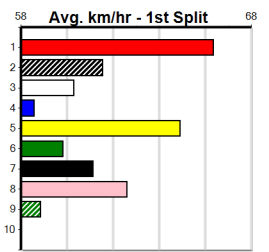

Sale

TRFM

4

7:49PM

(VIC time)

Distance: 435m, Race Type: Maiden, Total Prizemoney: $2,535
1st: $1,680, 2nd: $520, 3rd: $260, 4th: $75

Watchdog Tips:

Bet:

Form	Box	Wgt	Dist	Track	Date	Time	BON	Margin	1st/2nd (Time)	PIR	Checked	Comment	WR	Split 1	S/P	Grade

1

MS DAISY MIKADO [M]
BK Bitch Jun-22 Sire: SIDESHOW MARJEN Dam: LADY MIKADO
Owner(s): J AND J (SYN), M Barber, P Jones Trainer: Maria Barber (Hoddles Creek)
Winning Distances: < 300m (0) 300 - 399m (0) 400 - 499m (0) 500 - 599m (0) 600 - 699m (0) > 700m (0)
Winning Weights:

8th (6)	28.6	400	WGL	R1	02-Aug-24	24.04	22.57	15.00	SHARNI'S SECRET (23.05)	M/88	8.87	$12.30	M
5th (2)	29.4	300	HVL	R1	09-Aug-24	17.32	16.90	4.25L	ROWDY'S BEAST (17.03)	M/3	4.11	$8.70	T3-M
2nd (5)	29.3	350	HVL	R9	19-Aug-24	19.86	19.15	1.5L	MINA WINGS (19.77)	M/3	6.69	$5.30	T3-M
3rd (3)	29.1	350	HVL	R2	26-Aug-24	20.16	19.33	6.50L	CANYA IGNITE (19.72)	M/5	6.80	$7.20	T3-M
6th (4)	29.3	350	HVL	R2	30-Aug-24	20.23	19.45	9.50L	ALL IN OLLIE (19.60)	M/6	6.88	$9.10	T3-M
6th (4)	28.8	400	WGL	R2	13-Sep-24	23.81	22.67	7.00L	BLACK TYCOON (23.35)	Q/34	8.58	$19.40	M
5th (8)	28.8	350	HVL	R2	20-Sep-24	20.19	19.41	7.00L	SHAUN LEE ROSE (19.70)	M/2	6.66	$4.60	M
5th (1)	28.5	350	HVL	R2	09-Oct-24	20.29	19.45	5.00L	BANORA POINT (19.95)	SW		$4.00	M

Last 3 wins NOT included above

Box History

Bx	1st	2nd	3rd	4th	5th	6th	7th	8th
1					1			
2					1			
3			1					
4							2	
5		1						
6								1
7								
8					2			

Prize Best	$480.00
Starts	FSH
Trk/Dts	9-0-1-1
APM	0-0-0-0
	384

2

DAINTREE SHADY [M]
BK Dog Oct-22 Sire: FERAL FRANKY Dam: WHISTLING BULLET
Owner(s): LUCKY ELEVEN (SYN), K Joske, G Joske Trainer: Ben Joske (Yinnar South)
Winning Distances: < 300m (0) 300 - 399m (0) 400 - 499m (0) 500 - 599m (0) 600 - 699m (0) > 700m (0)
Winning Weights:

2nd (7)	33.4	400	WGL	R2	09-Jul-24	23.23	22.52	0.25L	DEAL CLOSER (23.22)	M/34	8.56	$20.80	M
6th (3)	33.8	400	WGL	R1	16-Jul-24	24.04	22.77	14.00	PAW ISABELLE (23.09)	M/88	9.16	$4.50	M
7th (1)	33.6	435	SLE	R3	09-Oct-24	25.45	24.13	14.00	ASTON PERK (24.48)	M/688	5.35	$4.40	M

Last 3 wins NOT included above

Box History

Bx	1st	2nd	3rd	4th	5th	6th	7th	8th
1							1	
2								
3						1		
4								
5								
6								
7		1						
8								

Prize Best	$520.00
Starts	25.45(1)-9/10/24
Trk/Dts	3-0-1-0
APM	1-0-0-0
	312

3

DR. NASH [M]
BD Dog May-22 Sire: FERAL FRANKY Dam: DR. MUMMA
Owner(s): DOCTORS KENNELS (SYN), J McMahon, J Gill Trainer: Marcus McMahon (Darriman)
Winning Distances: < 300m (0) 300 - 399m (0) 400 - 499m (0) 500 - 599m (0) 600 - 699m (0) > 700m (0)
Winning Weights:

8th (7)	37.0	435	SLE	R2	29-Sep-24	26.50	24.44	22.00	LOTS OF BUGS (24.99)	S/555	5.50	$10.80	MH
5th (6)	36.7	435	SLE	R3	09-Oct-24	25.42	24.13	14.00	ASTON PERK (24.48)	M/334	5.32	$20.40	M
5th (4)	36.7	435	SLE	R2	13-Oct-24	25.31	24.07	7.50L	DR. ZEEKA (24.78)	M/844	5.52	$13.20	M

Last 3 wins NOT included above

Box History

Bx	1st	2nd	3rd	4th	5th	6th	7th	8th
1								
2								
3								
4					1			
5								
6						1		
7								1
8								

Prize Best	$0.00
Starts	25.31(4)-13/10/24
Trk/Dts	3-0-0-0
APM	3-0-0-0
	0