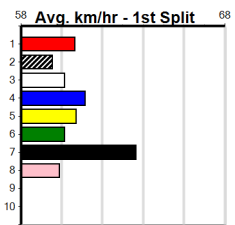

Bendigo

BENDIGO ADVERTISER (300+RANK)

Distance: 425m, Race Type: Maiden, Total Prizemoney: $1,530
1st: $1,000, 2nd: $320, 3rd: $160, 4th: $50

2

6:44PM

(VIC time)

MORAINE QUINN (3) was far from disgraced at Ballarat last time and she will find this a lot easier.
DALE'S CORNER (7) has been placed in three of six here and he can settle on the speed. AUTUMN ANGEL (5) has solid claims.

Watchdog Tips:

3

7

5

1

Bet:

Win 3