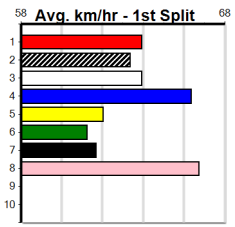

Bendigo

PETER BROWN CUSTOM HOMES (300+R

Distance: 425m, Race Type: Grade 5, Total Prizemoney: $1,530
1st: $1,000, 2nd: $320, 3rd: $160, 4th: $50

5

7:47PM
(VIC time)

ALFIE ABALONE (1) regained some confidence at Shepparton last time and he is drawn to make every post a winner. CHEAP CHARLIE (2) has a solid turn of foot and he can follow the red through early on. AEROPLANE ASTRO (3) just needs luck early

Watchdog Tips: **1** **2** **3** **4** **Bet:** **Win 1**