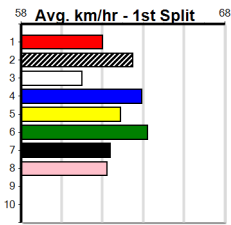

Bendigo

AG TYRES & WHEELS (300+RANK)

Distance: 425m, Race Type: Grade 6, Total Prizemoney: $1,530
1st: $1,000, 2nd: $320, 3rd: $160, 4th: $50

4

7:27PM

(VIC time)

BOROUGH MAN (1) has continued to improve with each run and he is drawn to make every post a winner. SASSY PANAMA (2) is far better than her form reads and she will find this a lot easier. BRASTON MISS (7) can settle on the speed.

Watchdog Tips:

1

2

7

8

Bet:

Win 1