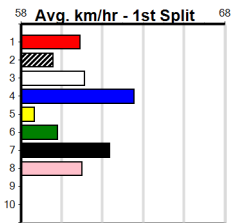

Bendigo

HIP POCKET BENDIGO (300+RANK)

Distance: 425m, Race Type: Maiden, Total Prizemoney: $1,530
1st: $1,000, 2nd: $320, 3rd: $160, 4th: $50

3

7:07PM

(VIC time)

COCONUT FELIPE (8) has been placed in five of ten here and he won't find an easier race to win.
TINDAL JET (3) has shown some talent and she just needs a little luck early on. BLUE TICK TYRONE (5) can run a cheeky race.

Watchdog Tips:

8

3

5

6

Bet:

Win 8