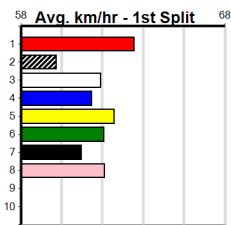

Bendigo

13 RACES TONIGHT (300+ RANK)

Distance: 425m, Race Type: Maiden, Total Prizemoney: $1,530
1st: $1,000, 2nd: $320, 3rd: $160, 4th: $50

1

6:18PM
(VIC time)

HUSKY SARA LEE (6) has shown improvement in her past two and she just needs a clear crack in the middle stages. MORAINÉ DEMON (8) has been placed in two of three here and he will be on the pace throughout. REDBACK EXPRESS (7) is more than capable.

Watchdog Tips: **6** **8** **7** **1** **Bet:** **Box Quinella 6,7,8 ($10 for 333.33%)**