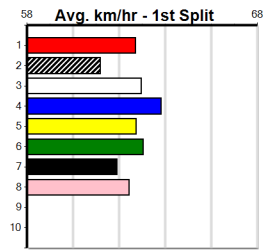

AVARD CIVIL (300+RANK)

Distance: 500m, Race Type: Mixed 6/7, Total Prizemoney: $1,740
1st: $1,150, 2nd: $360, 3rd: $180, 4th: $50

PIP (5) was a dominant 25.67 Ballarat winner and she may be suited to this distance range. BLUE FLAME (6) trialed well here over 425m and she may be value for the place. SASSY RICO (8) will get plenty of room early on.

Watchdog Tips: 5 6 8 4 Bet: Box Quinella 5,6,8 ($10 for 333.33%)

Form Box Wgt Dist Track Date Time BON Margin 1st/2nd (Time) PIR Checked Comment W/R Split 1 S/P Grade

LONG LEVERS [7] Steady record here, one paced, prefer others $12.00
Owner(s): J Formosa
Winning Distances: < 300m (0) 300 - 399m (0) 400 - 499m (1) 500 - 599m (0) 600 - 699m (0) > 700m (0)
Winning Weights: 36.9(1)
1st (1) 36.9 450 SHP R2 07-Sep-24 26.22 25.49 1.5L SPOKEN (26.31) M/222 . . . . . 6.87 $7.90 M

BLUE TICK STELLA [7] Struggles here but has some talent, place claims $7.50
Owner(s): J Chilcott
Winning Distances: < 300m (0) 300 - 399m (0) 400 - 499m (0) 500 - 599m (1) 600 - 699m (0) > 700m (0)
Winning Weights: 26.0(1)
2nd (7) 27.1 425 BEN R2 24-Jul-24 24.72 24.31 2.50L OLYMPIC HISTORY (24.56) M/333 . . . . . 6.91 $5.70 M

SPARKLE PANTS [7] Placed in both runs here, place hope again $8.00
Owner(s): Sparkle Racing (SYN), M Dennis, C Dennis
Winning Distances: < 300m (0) 300 - 399m (0) 400 - 499m (1) 500 - 599m (0) 600 - 699m (0) > 700m (0)
Winning Weights: 28.6(1)
3rd (8) 27.8 390 WBL R1 08-Aug-24 22.84 21.85 8.00L INGA BUDDY (22.30) M/23 . . . . . 9.12 $40.10 M

MAGIC MOON BEAM [6] No luck of late, can show early speed, keep safe $6.00
Owner(s): C O'brien
Winning Distances: < 300m (0) 300 - 399m (1) 400 - 499m (1) 500 - 599m (0) 600 - 699m (0) > 700m (0)
Winning Weights: 31.5(1) 31.8(1)
7th (2) 31.5 300 HVL R3 05-Aug-24 17.44 16.92 5.50L HAVANA MAGIC (17.07) S/6 . . . . . 6.85 $43.10 T3-6

PIP (NSW)[7] Has the speed to cross and lead, go close $2.80
Owner(s): S Webb
Winning Distances: < 300m (0) 300 - 399m (0) 400 - 499m (1) 500 - 599m (0) 600 - 699m (0) > 700m (0)
Winning Weights: 27.0(1)
8th (5) 28.0 450 BAL R2 05-Aug-24 26.89 25.71 12.00 HIGHLAND DUKE (26.08) M/788 . . . . . 6.99 $7.80 T3-M

1

2

3

4

5