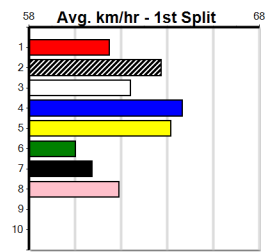

Bendigo
13 (E1)
10:49PM

BENDIGO RACE 13 (300+ RANK)

Distance: 425m, Race Type: Grade 5, Total Prizemoney: $1,530
1st: $1,000, 2nd: $320, 3rd: $160, 4th: $50

BURRA BRICE (5) has been racing well in better company of late and he has the speed to cross and lead throughout. MY GIRL PIPER (4) has a good record here and she can settle on the speed. AYIA THE SLAYER (2) won't be too far away.

Watchdog Tips: **5** **4** **2** **7** **Bet:** **Win 5**

1

SKYE ROCKET (NSW)[5] **Down on confidence, needs to how more** **$12.00**
BE Bitch May-21 Sire: BARCIA BALE Dam: LITTLE NANGAR Trainer: Maria Lingard (Kilmore)

Owner(s): M Lingard
Winning Distances: < 300m (0) 300 - 399m (3) 400 - 499m (1) 500 - 599m (0) 600 - 699m (0) > 700m (0)
Winning Weights: 29.3(2) 29.7(1) 30.4(1)

Box	1st	2nd	3rd	4th	5th	6th	7th	8th
1	2	1						1
2	2	1			1	1		2
3								1
4				2				
5			1	1		2		
6							1	2
7								2
8			1					1

Prize Best Starts Trk/Dts APM: $7675.00, 24.43(1)-8/3/24, 25-4-2-1, 5-1-0-0, 863

2

AYIA THE SLAYER [5] **Solid effort two runs back, can threaten** **$4.00**
DKBD Bitch Dec-21 Sire: HARD STYLE RICO Dam: AYIA SOPHIA Trainer: Jeff Gorgioski (Stanhope)

Owner(s): J Gorgioski
Winning Distances: < 300m (0) 300 - 399m (3) 400 - 499m (1) 500 - 599m (0) 600 - 699m (0) > 700m (0)
Winning Weights: 31.3(1) 31.5(1) 32.4(1) 32.6(1)

Box	1st	2nd	3rd	4th	5th	6th	7th	8th
1	2	1		1	1	1		1
2							1	1
3	1			1	1	1		
4		1	1					
5			1	1		1	1	1
6			1	1	2	1	1	
7	2					1		
8			2	3				

Prize Best Starts Trk/Dts APM: $7545.00, 24.30(8)-11/5/24, 34-4-3-4, 6-0-0-0, 3017

3

ALICE FROM VENUS [5] **Well beaten of late, has some talent, place** **$7.50**
BD Bitch May-22 Sire: TOMMY SHELBY Dam: OSAKALAKA Trainer: Cameron Knott (Mt Camel)

Owner(s): C Knott
Winning Distances: < 300m (0) 300 - 399m (1) 400 - 499m (2) 500 - 599m (0) 600 - 699m (0) > 700m (0)
Winning Weights: 25.4(1) 25.5(1) 25.6(1)

Box	1st	2nd	3rd	4th	5th	6th	7th	8th
1		1	1					
2	1				1	1	1	
3					1	1	2	1
4			1	2	1			
5				1				
6		1					3	1
7	1	1			2	1	1	
8	1				1			

Prize Best Starts Trk/Dts APM: $4480.00, 24.51(2)-24/7/24, 30-3-3-2, 4-2-0-0, 1474

4

MY GIRL PIPER [5] **Drops in class, can come out running, danger** **$4.00**
BK Bitch Jun-21 Sire: FABREGAS Dam: SHE'S WICKED Trainer: Daryl Weightman (Dean)

Owner(s): D Weightman
Winning Distances: < 300m (0) 300 - 399m (1) 400 - 499m (4) 500 - 599m (0) 600 - 699m (0) > 700m (0)
Winning Weights: 28.6(1) 28.7(1) 28.8(1) 29.0(1) 30.1(1)

Box	1st	2nd	3rd	4th	5th	6th	7th	8th
1	1	1	1					1
2								1
3			1		1	2		2
4			2	1		1	1	
5	1	1			3			1
6	1		1				1	2
7		3	1		2		1	
8	2	1	1		1			1

Prize Best Starts Trk/Dts APM: $8201.25, 24.32(8)-6/3/24, 46-5-6-6, 6-2-1-1, 1729

5

BURRA BRICE [5] **Well graded, has the speed to cross, go close** **$3.60**
BK Dog Jun-21 Sire: FERNANDO BALE Dam: MAGIC MOON DUST Trainer: Cynthia O'brien (Broadford)

Owner(s): M Ebeyer
Winning Distances: < 300m (0) 300 - 399m (8) 400 - 499m (0) 500 - 599m (0) 600 - 699m (0) > 700m (0)
Winning Weights: 32.2(2) 32.3(2) 32.8(1) 33.2(1) 33.8(1) 34.3(1)

Box	1st	2nd	3rd	4th	5th	6th	7th	8th
1	1	1			1	2		
2	1	1			1		3	1
3	2	3	1		1		1	1
4	1	1	1			1	1	1
5		1			1	1	1	
6	2		1	2				1
7	1	1	1		1	1	1	
8			2	1				3

Prize Best Starts Trk/Dts APM: $12060.00, FSH, 48-8-7-6, 0-0-0-0, 3150