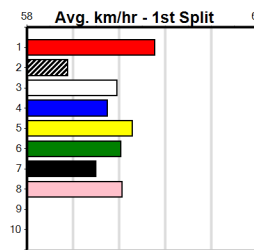

13 RACES TONIGHT (300+ RANK)

Distance: 425m, Race Type: Maiden, Total Prizemoney: $1,530
1st: $1,000, 2nd: $320, 3rd: $160, 4th: $50

HUSKY SARA LEE (6) has shown improvement in her past two and she just needs a clear crack in the middle stages. MORAINÉ DEMON (8) has been placed in two of three here and he will be on the pace throughout. REDBACK EXPRESS (7) is more than capable.

Watchdog Tips: 6 8 7 1 Bet: Box Quinella 6,7,8 ($10 for 333.33%)

Race 1: GROVEDALE BUG [M] Steady to date, draw helps, must keep safe $7.50
WBK Bitch Mar-23 Sire: JACKSLITTLETHING Dam: STAY STRONG
Trainer: Kate Jackson (Kamarooka)
Winning Distances: < 300m (0) 300 - 399m (0) 400 - 499m (0) 500 - 599m (0) 600 - 699m (0) > 700m (0)
Winning Weights: 3rd (1) 25.2 390 SHP R4 10-Oct-24 23.14 22.16 6.00L ASTON PRESIDENT (22.72) M/33 8.77 $5.50 M
7th (4) 25.3 425 BEN R1 18-Oct-24 25.39 23.95 15.00 SWEET LOVE (24.37) M/567 6.75 $19.00 M
6th (5) 25.8 390 SHP R1 24-Oct-24 23.09 22.09 5.50L RIVER GEORGE (22.71) M/35 8.65 $6.70 M
Last 3 wins NOT included above

Race 2: PERTINACIOUS [M] Placed in only one of ten to date, prefer others $16.00
F Dog Aug-21 Sire: WHISKEY RIOT Dam: CRUISING BY
Trainer: Bruce Stirling (Heathcote Nth)
Winning Distances: < 300m (0) 300 - 399m (0) 400 - 499m (0) 500 - 599m (0) 600 - 699m (0) > 700m (0)
Winning Weights: 4th (6) 31.5 400 GEL R9 20-Feb-24 23.36 22.58 9.50L BAKIS BALE (22.72) M/64 8.84 $10.30 T3-M
4th (6) 31.2 450 BAL R2 26-Feb-24 26.06 25.58 2.75L LISA INTENTION (25.87) M/557 7.25 $12.80 T3-M
3rd (7) 31.7 390 WBL R2 11-Mar-24 22.73 22.17 1.25L ASTON ACCORD (22.66) M/55 9.34 $1.60 M
6th (8) 31.4 460 GEL R3 15-Mar-24 26.64 25.73 9.50L BLUE JAZZ (25.98) M/776 7.03 $41.80 M
6th (5) 32.1 425 BEN R2 07-Aug-24 25.00 24.28 7.50L LAST BURST (24.50) M/776 7.07 $4.50 M
6th (6) 31.6 450 SHP R2 07-Sep-24 26.69 25.49 7.00L LONG LEVERS (26.22) M/676 7.02 $3.90 M
8th (6) 32.0 450 BAL R1 23-Sep-24 26.86 25.64 13.00 SPEEDY RICCARDO (25.99) M/888 V7 7.02 $36.70 T3-M
7th (3) 31.8 425 BEN R2 16-Oct-24 25.54 24.12 16.00 MORAINÉ BRANDI (24.49) M/787 6.79 $10.60 M
Last 3 wins NOT included above

Race 3: LITERALLY [M] Had a few chances but has talent, place claims $9.00
BK Bitch Mar-21 Sire: DELIVER Dam: URANA VEE EIGHT
Trainer: Colin Baker (Lara)
Winning Distances: < 300m (0) 300 - 399m (0) 400 - 499m (0) 500 - 599m (0) 600 - 699m (0) > 700m (0)
Winning Weights: 7th (1) 26.8 460 GEL R9 16-Aug-24 27.80 25.44 22.00 PAW ALEXIS (26.28) M/127 V0 6.78 $82.80 RW
3rd (6) 26.5 390 BAL R2 01-Sep-24 23.12 22.35 4.00L COUNTY TYRONE (22.84) M/32 8.98 $9.10 T3-M
6th (3) 26.4 450 BAL R2 18-Sep-24 26.31 25.18 11.00 REIKO VENUS (25.58) M/535 6.86 $56.30 M
5th (3) 26.5 460 GEL R2 24-Sep-24 26.87 25.77 11.00 ALBUS DUMBLEDORE M/444 6.89 $11.20 M
5th (3) 26.4 400 GEL R1 28-Sep-24 23.34 22.46 12.00 HE'S ALL THAT (22.52) M/45 8.74 $25.40 M
6th (5) 26.5 460 GEL R4 01-Oct-24 26.75 26.08 9.00L PAW IMPERIAL (26.14) M/664 6.90 $80.30 M
5th (8) 27.2 390 BAL R1 17-Oct-24 23.28 22.15 8.00L ALWAYS LOYAL (22.74) S/65 8.88 $17.10 T3-M
3rd (1) 28.1 460 GEL R3 21-Oct-24 26.56 25.87 8.00L QUEEN KIMETTO (26.02) M/333 6.69 $85.30 M
Last 3 wins NOT included above