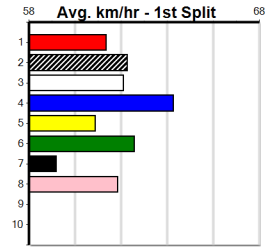

Bendigo
12
10:26PM
(VIC time)

ONE MORE RACE TO GO (300+ RANK)

Distance: 425m, Race Type: Grade 5, Total Prizemoney: $1,530
1st: $1,000, 2nd: $320, 3rd: $160, 4th: $50

MY BOY HARVEY (8) is suitably drawn out wide and he will find this easier than his most recent racing. SKULL (4) returned to form at Shepparton and he should be in the mix once again. DERRY GIRL (6) can run a cheeky race

Watchdog Tips: **8** **4** **6** **1** Bet: Win 8

CAWBOURNE GROUP (NSW) [Placed in two of his past three, must keep safe] **$3.60**
Breed: BK Dog, Date: Aug-20, Sire: SWIFT FANCY, Dam: CAWBOURNE KRISTY, Trainer: David Long (Tarnagulla)
Owner(s): All in time (SYN), J D'altorio, R Francis
Winning Distances: < 300m (0) 300 - 399m (3) 400 - 499m (6) 500 - 599m (0) 600 - 699m (0) > 700m (0)
Winning Weights: 33.3(1) 33.6(2) 33.8(2) 33.9(1) 34.2(2) 34.4(1)
Race History Table:
Prize Best Starts: $17378.57, 24.35(2)-27/12/23, 82-9-11-13, 24-3-5-4, 2384

SANDY'S LARA [5] Prefer out wide but has talent, place claims **$8.00**
Breed: BK Bitch, Date: Feb-22, Sire: FABREGAS, Dam: SILENT SANDY, Trainer: Robert Weightman (Haddon)
Owner(s): R Weightman
Winning Distances: < 300m (0) 300 - 399m (3) 400 - 499m (1) 500 - 599m (0) 600 - 699m (0) > 700m (0)
Winning Weights: 28.9(1) 29.0(2) 29.1(1)
Race History Table:
Prize Best Starts: $7660.00, 24.58(2)-31/10/23, 43-4-6-8, 7-1-3-0, 2091

MINI MINION (WA)[5] Still yet to win here after 31 attempts, tested **$12.00**
Breed: BK Bitch, Date: Jan-21, Sire: NITRO BURST, Dam: WHITE MINION, Trainer: Geoffrey Williamson (Marong)
Owner(s): S Davis
Winning Distances: < 300m (0) 300 - 399m (8) 400 - 499m (0) 500 - 599m (0) 600 - 699m (0) > 700m (0)
Winning Weights: 23.3(2) 23.5(1) 23.6(1) 23.8(2) 24.0(1) 24.2(1)
Race History Table:
Prize Best Starts: $19100.00, 24.30(2)-31/3/24, 78-8-12-7, 31-0-8-6, 1673

SKULL [5] Tough draw but has good muster, danger **$6.00**
Breed: WBD Dog, Date: Feb-20, Sire: FERNANDO BALE, Dam: SARAH SWIFT, Trainer: Scott Millard (Kyneton)
Owner(s): S Millard
Winning Distances: < 300m (0) 300 - 399m (8) 400 - 499m (6) 500 - 599m (0) 600 - 699m (0) > 700m (0)
Winning Weights: 28.9(2) 29.1(1) 29.4(1) 29.6(1) 29.8(1) 30.4(1) 31.4(2) 31.5(1) 31.6(1) 31.8(1) 32.1(1) 32.3(1)
Race History Table:
Prize Best Starts: $41327.50, 23.77(1)-13/4/22, 88-14-10-16, 4-1-1-0, 3340

URANA FERNANDO [5] Hasn't won for some time now, prefer others **$9.00**
Breed: WBK Dog, Date: Mar-18, Sire: FERNANDO BALE, Dam: MARCUS GLORY, Trainer: Susan Trim (Campbells Forest)
Owner(s): S Trim
Winning Distances: < 300m (0) 300 - 399m (8) 400 - 499m (8) 500 - 599m (1) 600 - 699m (0) > 700m (0)
Winning Weights: 30.6(1) 31.1(1) 31.5(2) 31.8(1) 31.9(1) 32.0(2) 32.1(2) 32.2(4) 32.5(1) 32.6(2)
Race History Table:
Prize Best Starts: $37552.50, 24.06(4)-1/9/21, 169-17-25-31, 93-5-13-21, 1413