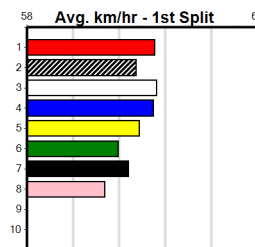

SHIMA SHINE AT STUD (300+RANK)

Distance: 425m, Race Type: Grade 7, Total Prizemoney: $1,530
1st: $1,000, 2nd: $320, 3rd: $160, 4th: $50

BIG BOY CABANG (4) has been inconsistent to date but he showed talent last prep and he can fire fresh. BONE SHAKER (3) rarely wins but is never far away and he could be a good anchor for top 3 in a SRM. JILLIBY MISH (2) is an improving type

Watchdog Tips: 4 3 2 5 Bet: Win 4

Form Box Wgt Dist Track Date Time BON Margin 1st/2nd (Time) PIR Checked Comment W/R Split 1 S/P Grade

KRAKEN TILLY [7] Down on confidence, can push up the track, risky $10.00
Owner(s): EYLES (SYN), K Eyles, H Eyles, D Eyles
Winning Distances: < 300m (0) 300 - 399m (0) 400 - 499m (1) 500 - 599m (0) 600 - 699m (0) > 700m (0)
Trainer: Scott Stefanos (Longwood)

JILLIBY MISH [7] Showed improvement at Shepparton, threat $6.00
Owner(s): K Jackson
Winning Distances: < 300m (0) 300 - 399m (0) 400 - 499m (1) 500 - 599m (0) 600 - 699m (0) > 700m (0)
Trainer: Kate Jackson (Kamarooka)

BONE SHAKER [7] Never far away in this company, main danger $3.40
Owner(s): M Palmer
Winning Distances: < 300m (0) 300 - 399m (1) 400 - 499m (0) 500 - 599m (0) 600 - 699m (0) > 700m (0)
Trainer: Jordan Formosa (Heathcote)

BIG BOY CABANG [7] Resuming, showed promise last prep, yes $4.80
Owner(s): G Berry
Winning Distances: < 300m (0) 300 - 399m (1) 400 - 499m (0) 500 - 599m (0) 600 - 699m (0) > 700m (0)
Trainer: Greg Berry (Toolleen)

SHALL BE QUICK [7] No luck since her Shepparton win, can atone $6.00
Owner(s): Benalla Boys (SYN), Z Parker, D Flack, B Warnock, J Egan
Winning Distances: < 300m (0) 300 - 399m (0) 400 - 499m (1) 500 - 599m (0) 600 - 699m (0) > 700m (0)
Trainer: Jamie Egan (Arcadia South)

1

2

3

4

5

Box History table for KRAKEN TILLY showing performance across different splits.

Box History table for JILLIBY MISH showing performance across different splits.

Box History table for BONE SHAKER showing performance across different splits.

Box History table for BIG BOY CABANG showing performance across different splits.

Box History table for SHALL BE QUICK showing performance across different splits.