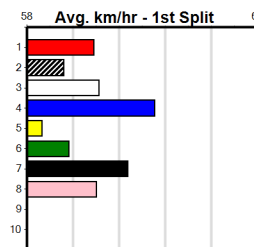

HIP POCKET BENDIGO (300+RANK)

Distance: 425m, Race Type: Maiden, Total Prizemoney: $1,530
1st: $1,000, 2nd: $320, 3rd: $160, 4th: $50

COCONUT FELIPE (8) has been placed in five of ten here and he won't find an easier race to win.
TINDAL JET (3) has shown some talent and she just needs a little luck early on. BLUE TICK TYRONE (5) can run a cheeky race.

Watchdog Tips:	8	3	5	6	Bet:	Win 8

1	NANA'S REBEL [M]	One paced, had plenty of chances, tough ask	$21.00
	WBK Bitch Mar-22	Sire: PURE TITANIUM Dam: CRUISING FOUR	Trainer: Judith Condo (Pyramid Hill)
	Owner(s): J Condo		
	Winning Distances: < 300m (0) 300 - 399m (0) 400 - 499m (0) 500 - 599m (0) 600 - 699m (0) > 700m (0)		
	Winning Weights:		
	4th (8) 29.2 410 HOR R2 25-Jun-24 24.44 23.07 13.00 CHARLIE ASH (23.59) S/33 . . . . 11.07 $42.50 M		
	5th (8) 29.4 425 BEN R1 30-Jun-24 25.02 23.61 14.00 CITY LIMIT (24.10) S/666 . . . . 6.90 $37.20 M		
	5th (5) 29.3 410 HOR R1 09-Jul-24 24.20 22.97 8.00 SMILING BEE (23.67) M/55 . . . . 10.70 $32.30 M		
	5th (3) 29.0 390 SHP R1 26-Aug-24 23.16 22.16 11.00 DARRA RUBY (22.44) S/65 . . . . W 8.88 $132.90 MH		
	7th (6) 29.2 410 HOR R1 03-Sep-24 24.11 23.05 6.50L SUNTORY LISA (23.68) M/66 . . . . W 10.94 $15.20 M		

Box History									
Bx	1st	2nd	3rd	4th	5th	6th	7th	8th	
1				1					
2						2			
3					2				
4				2	1	2	1		
5								1	
6	1				1			1	
7							1	1	
8				1	1	1	1	1	
Prize Best								$595.00	
Starts								24.72(7)-19/10/24	
Trk/Dts								24-0-1-0	
APM								15-0-1-0	164

2	BAKALI TSUNAMI [M]	Slow early, well beaten to date, prefer others	$16.00
	BKW Dog May-22	Sire: LK'S CRUSHN IT Dam: MISS BOOMING	Trainer: Kate Jackson (Kamarooka)
	Owner(s): K Jackson		
	Winning Distances: < 300m (0) 300 - 399m (0) 400 - 499m (0) 500 - 599m (0) 600 - 699m (0) > 700m (0)		
	Winning Weights:		
	P (6) 35.3 425 BEN R1 01-May-24 0.00 24.35 . LIMIT MISS (24.68) S/666 . . . . V21 . 7.06 $22.30 M		
	5th (4) 34.4 300 HVL R1 29-May-24 17.44 16.76 3.25L CERTAIN MAGIC (17.21) S/4 . . . . V14 . 4.20 $42.70 M		
	5th (8) 33.5 425 BEN R2 03-Jul-24 25.00 24.04 7.00L MY GIRL KELLIE (24.55) S/755 . . . . . 6.90 $11.00 M		
	7th (8) 33.4 450 BAL R1 07-Jul-24 26.71 25.42 11.00 NAILED IT (25.98) M/657 . . . . . 7.04 $32.80 T3-M		
	6th (8) 33.2 300 HVL R1 10-Jul-24 17.70 16.99 7.00L REGAL PHONIC (17.22) M/7 . . . . . 4.14 $25.50 T3-M		

Box History									
Bx	1st	2nd	3rd	4th	5th	6th	7th	8th	
1						1	1		
2									
3						1			
4				1				1	
5									
6									
7								2	
8					1	2	1		
Prize Best								$0.00	
Starts								24.90(3)-17/4/24	
Trk/Dts								12-0-0-0	
APM								4-0-0-0	0

3	TINDAL JET [M]	Better than her past few runs, main danger	$4.00
	BK Bitch Apr-22	Sire: MY REDEEMER Dam: LIVERPOOL FLYER	Trainer: Gregory Mcrae (Smythes Creek)
	Owner(s): G Mcrae		
	Winning Distances: < 300m (0) 300 - 399m (0) 400 - 499m (0) 500 - 599m (0) 600 - 699m (0) > 700m (0)		
	Winning Weights:		
	7th (1) 24.5 390 BAL R10 23-Aug-24 23.33 22.19 14.00 CRACKERJACK MATT (22.36) M/57 . . . . . 8.78 $71.70 M		
	7th (1) 24.6 390 BAL R2 06-Sep-24 23.57 22.42 7.50L RUXTON SHINE (23.07) M/85 . . . . VO . 9.26 $26.20 M		
	6th (2) 24.8 400 GEL R1 17-Sep-24 23.93 22.79 13.00 AMBANI (23.03) S/86 . . . . . 9.09 $20.30 M		
	2nd (5) 24.3 390 WBL R1 23-Sep-24 23.00 22.47 2.00L MISS FIXATED (22.88) S/44 . . . . . 9.02 $36.60 M		
	3rd (2) 24.5 400 GEL R1 01-Oct-24 23.32 22.76 8.00L PAW MADDOX (22.78) M/43 . . . . . 8.63 $9.50 M		

Box History									
Bx	1st	2nd	3rd	4th	5th	6th	7th	8th	
1								2	
2			1			1			
3									
4								1	
5	1				1				
6								1	
7							1		
8									
Prize Best								$480.00	
Starts								FSH	
Trk/Dts								9-0-1-1	
APM								0-0-0-0	416