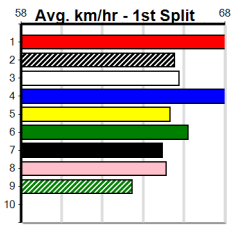

BURN ALONG (6) has returned to his brilliant best of late and he can light them up soon after box rise. BLACK VIPER (2) has a good record here and he owns a blistering 22.58 PB, while DONITA BALE (3) will be very strong in the run home.

Watchdog Tips:

6

2

3

1

Bet:

Win 6