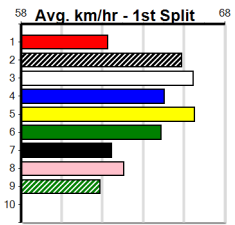

SENNACHIE AT STUD

Distance: 400m, Race Type: Grade 7, Total Prizemoney: \$2,925
1st: \$1,950, 2nd: \$600, 3rd: \$300, 4th: \$75

4

4:17PM

(VIC time)

MIA NEO (4) was a cracking 22.71 winner here on debut and she looks suited in this event. LUCA SKYWALKER (1) has turned in some handy performances to date and he is drawn to get all the breaks. CAPED CRUSADER (6) is showing some promise