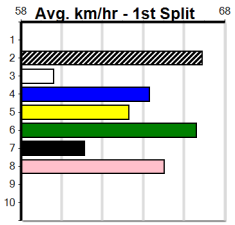

RSN GREY AREAS - WEDNESDAY & FRID

Distance: 400m, Race Type: Maiden, Total Prizemoney: \$2,535
1st: \$1,680, 2nd: \$520, 3rd: \$260, 4th: \$75

2

3:37PM

(VIC time)

PRETTY FOLLIE (6) led for a long way on debut and she is expected to fire after a fresher up.
BLACK REALITY (8) is better than her form indicates and she will be strong in the run to the line.
ARCHER NINE (3) has claims