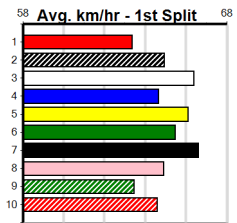

DREAMCHASERS - TICKETS ON SALE NO

Distance: 400m, Race Type: Grade 5, Total Prizemoney: $2,925
1st: $1,950, 2nd: $600, 3rd: $300, 4th: $75

SUPER SEQUIOA (3) was a dazzling 23.14 Horsham winner last time and he appears to have a fair bit on these. HIGHWAY HOOLIGAN (4) is showing promise and he will get a nice cart across early on. PAW PAVLOV (8) is better than his past two runs.

Watchdog Tips:

3

4

8

5

Bet:

Win 3

Main table containing race details for horses 1 through 9, including names, trainers, owners, and performance statistics.