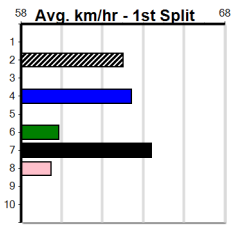

SPORTSBET NOBODY DOES IT EASIER

Distance: 400m, Race Type: Maiden, Total Prizemoney: $2,535
1st: $1,680, 2nd: $520, 3rd: $260, 4th: $75

1
3:09PM
(VIC time)

The well bred PAW FARINA (1) is a member of a strong kennel and he is expected to fire on debut.
MONEY RAIN (3) was impressive when placed on debut and he can work into the mix mid race.
JUMBUK QUEEN (7) was far from disgraced on debut

Watchdog Tips:

1

3

7

8

Bet:

Win 1

Form	Box	Weight	Dist	Track	Date	Time	BON	Margin	1st/2nd (Time)	PIR	Checked	Comment	W/R	Split 1	S/P	Grade
1																
PAW FARINA (NSW)[M]																
<i>Bred for speed, in good hands, expected to fire</i>																
RBD	D				Feb-23											
Trainer: Robert Camilleri (Lara) $2.20																
Owner(s): B Wheeler																
<table border="1"> <thead> <tr><th colspan="8">Winning Boxes</th></tr> <tr><th>1</th><th>2</th><th>3</th><th>4</th><th>5</th><th>6</th><th>7</th><th>8</th></tr> </thead> <tbody> <tr><td>Prize</td><td></td><td></td><td></td><td></td><td></td><td></td><td></td><td>$0</td></tr> <tr><td>Best</td><td></td><td></td><td></td><td></td><td></td><td></td><td></td><td>FSH</td></tr> <tr><td>Starts</td><td></td><td></td><td></td><td></td><td></td><td></td><td></td><td>0-0-0-0</td></tr> <tr><td>Trk/Dst</td><td></td><td></td><td></td><td></td><td></td><td></td><td></td><td>0-0-0-0</td></tr> <tr><td>APM</td><td></td><td></td><td></td><td></td><td></td><td></td><td></td><td>$0</td></tr> </tbody> </table>																
2																
SLEEK DESIGN [M]																
<i>Better for the run on debut, can run a drum</i>																
BK	D				Jan-23											
Trainer: Garry Johnson (Chum Creek) $8.00																
Owner(s): G Sprod																
<table border="1"> <thead> <tr><th colspan="8">Winning Boxes</th></tr> <tr><th>1</th><th>2</th><th>3</th><th>4</th><th>5</th><th>6</th><th>7</th><th>8</th></tr> </thead> <tbody> <tr><td>Prize</td><td></td><td></td><td></td><td></td><td></td><td></td><td></td><td>$75.00</td></tr> <tr><td>Best</td><td></td><td></td><td></td><td></td><td></td><td></td><td></td><td>23.89</td></tr> <tr><td>Starts</td><td></td><td></td><td></td><td></td><td></td><td></td><td></td><td>1-0-0-0</td></tr> <tr><td>Trk/Dst</td><td></td><td></td><td></td><td></td><td></td><td></td><td></td><td>1-0-0-0</td></tr> <tr><td>APM</td><td></td><td></td><td></td><td></td><td></td><td></td><td></td><td>$75</td></tr> </tbody> </table>																
3																
MONEY RAIN [M]																
<i>Impressive on debut, good muster, main danger</i>																
BK	D				May-22											
Trainer: Brett Mackie (Tooradin) $3.60																
Owner(s): A Lie																
<table border="1"> <thead> <tr><th colspan="8">Winning Boxes</th></tr> <tr><th>1</th><th>2</th><th>3</th><th>4</th><th>5</th><th>6</th><th>7</th><th>8</th></tr> </thead> <tbody> <tr><td>Prize</td><td></td><td></td><td></td><td></td><td></td><td></td><td></td><td>$520.00</td></tr> <tr><td>Best</td><td></td><td></td><td></td><td></td><td></td><td></td><td></td><td>FSH</td></tr> <tr><td>Starts</td><td></td><td></td><td></td><td></td><td></td><td></td><td></td><td>1-0-1-0</td></tr> <tr><td>Trk/Dst</td><td></td><td></td><td></td><td></td><td></td><td></td><td></td><td>0-0-0-0</td></tr> <tr><td>APM</td><td></td><td></td><td></td><td></td><td></td><td></td><td></td><td>$520</td></tr> </tbody> </table>																
4																
FLAT CHAT [M]																
<i>Scratched</i>																
BD	D				Feb-23											
Trainer: Kate Gorman (Tanjil South) $99.00																
Owner(s): SEE THE DREAM (SYN), S Buccilli, B Buccilli																
<table border="1"> <thead> <tr><th colspan="8">Winning Boxes</th></tr> <tr><th>1</th><th>2</th><th>3</th><th>4</th><th>5</th><th>6</th><th>7</th><th>8</th></tr> </thead> <tbody> <tr><td>Prize</td><td></td><td></td><td></td><td></td><td></td><td></td><td></td><td>$1,300.00</td></tr> <tr><td>Best</td><td></td><td></td><td></td><td></td><td></td><td></td><td></td><td>23.25</td></tr> <tr><td>Starts</td><td></td><td></td><td></td><td></td><td></td><td></td><td></td><td>5-0-2-1</td></tr> <tr><td>Trk/Dst</td><td></td><td></td><td></td><td></td><td></td><td></td><td></td><td>3-0-2-1</td></tr> <tr><td>APM</td><td></td><td></td><td></td><td></td><td></td><td></td><td></td><td>$1248</td></tr> </tbody> </table>																
5																
*** VACANT BOX ***																
Trainer:																
Owner(s):																
6																
PINOT GRIGIO [M]																
<i>Injured on debut, may need more time, tested</i>																
LTF	B				Aug-21											
Trainer: Steven Van oirschot (Moe South) $16.00																
Owner(s): S Van oirschot