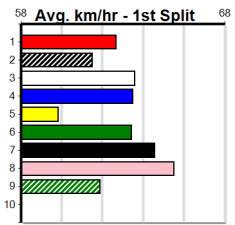

9

5:57PM

(VIC time)

BARKLY STREET (7) showed his true talent with a handy 22.95 win here and he will continue to improve. NO CHARGE (8) has been placed in three of six here and she will get plenty of room early on. EVOLVE (3) is racing with confidence.