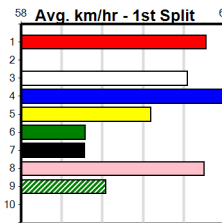

9

5:57PM

(VIC time)

BARKLY STREET (7) showed his true talent with a handy 22.95 win here and he will continue to improve. NO CHARGE (8) has been placed in three of six here and she will get plenty of room early on. EVOLVE (3) is racing with confidence.

Watchdog Tips:

7

8

3

4

Bet:

Win 7

Table with 10 rows, each representing a race. Each row includes horse details (number, name, trainer, jockey), race details (track, date, time), performance data (BON, Margin, 1st/2nd Time, PIR, Checked, Comment, W/R, Split 1, S/P, Grade), and winning boxes. Race 1: PAW NIKKI (NSW) [7] vs DYNA ADRIA, \$12.00. Race 2: CONVICT MODEL (NSW) [7] vs CHAMPION MODEL, \$16.00. Race 3: EVOLVE [7] vs UTOPIA, \$4.60. Race 4: ARCHER TWO (SA) [7] vs CAWBOURNE ZEBRA, \$7.00. Race 5: STEAL THE SHOW [7] vs MIRROR ILLUSION, \$16.00. Race 6: ROMAN EMPIRE [7] vs DREAMY EYES, \$18.00. Race 7: BARKLY STREET [7] vs RING A DRAGON, \$2.20. Race 8: NO CHARGE [7] vs FURIOUS FLOSS, \$6.00. Race 9: UNINHABITED MAN [7] Res. vs MISS ELOISE, \$26.00. Race 10: *** NO RESERVE ***.

PHOTO MAN AT STUD

Distance: 400m, Race Type: Grade 6, Total Prizemoney: \$2,925
1st: \$1,950, 2nd: \$600, 3rd: \$300, 4th: \$75

ARKA SOLAR (3) was never headed in his solid 22.85 Geelong win and he will prove hard to reel in again. PARUMBA JAZZMAN (5) has shown improvement in his past two and he can come out running. ARCHER EIGHT (2) just needs room early on