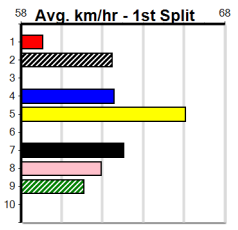

VIATEK

3

3:57PM

(VIC time)

Distance: 460m, Race Type: Maiden, Total Prizemoney: \$2,535
1st: \$1,680, 2nd: \$520, 3rd: \$260, 4th: \$75

BIG DUKE (5) led for a long way at Shepparton and he can go one better this time around. IF ONLY (6) is a member of a strong kennel and she is bred to have plenty of early speed. HAWKER HURRICANE (2) can run a cheeky race