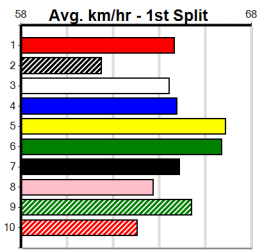

G'DAY CHEF CATERERS

Distance: 460m, Race Type: Grade 5, Total Prizemoney: $2,925
1st: $1,950, 2nd: $600, 3rd: $300, 4th: $75

WASHINGTON BLUE (4) returned to form with a top 22.68 win here and he may appreciate the rise in distance again. PLAY THE VICTIM (1) has regained confidence of late and he is drawn to get all the breaks. VIPER (8) won't be too far away.

Watchdog Tips: 4 1 8 5 Bet: Box Quinella 1,4,8 ($10 for 333.33%)

Race card for PLAY THE VICTIM [5]. Includes dog details, owner, sire, dam, trainer, winning distances, and a box history table.

Race card for WHERE'S FIFTY [5]. Includes dog details, owner, sire, dam, trainer, winning distances, and a box history table.

Race card for IN THEIR HONOUR [5]. Includes dog details, owner, sire, dam, trainer, winning distances, and a box history table.

Race card for WASHINGTON BLUE [5]. Includes dog details, owner, sire, dam, trainer, winning distances, and a box history table.

Race card for DEWANA FERNANDO [5]. Includes dog details, owner, sire, dam, trainer, winning distances, and a box history table.