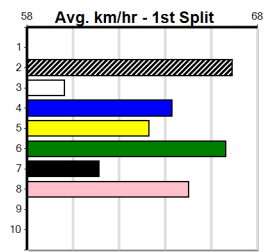

RSN GREY AREAS - WEDNESDAY & FRIDAY

Distance: 400m, Race Type: Maiden, Total Prizemoney: $2,535
1st: $1,680, 2nd: $520, 3rd: $260, 4th: $75

PRETTY FOLLIE (6) led for a long way on debut and she is expected to fire after a freshen up.
BLACK REALITY (8) is better than her form indicates and she will be strong in the run to the line.
ARCHER NINE (3) has claims

Watchdog Tips: **6** **8** **3** **5** **Bet:** **Win 6**

Form Box	Wgt	Dist	Track	Date	Time	BN	Margin	1st/2nd (Time)	PIR	Checked	Comment	W/R	Split 1	S/P	Grade		
1	PAW PASADENA (NSW)[M] Well bred, in good hands, watch betting moves $7.50																
	BK	Dog	Feb-23			Sire: JACKSLITTLETHING	Dam: IDRIA BALE										
	Owner(s): B Wheeler																
	Winning Distances: < 300m (0) 300 - 399m (0) 400 - 499m (0) 500 - 599m (0) 600 - 699m (0) > 700m (0)																
	Winning Weights:																
	Last 3 wins NOT included above																
	Trainer: Robert Camilleri (Lara)																
	Box History																
	Prize Best Starts Trk/Dts APM																
	2	PETITE BEAST [M] *** SCRATCHED *** $99.00															
BK		Bitch	Sep-22			Sire: SUNSET SPITFIRE	Dam: EL HELECHO										
Owner(s): C Jones																	
Winning Distances: < 300m (0) 300 - 399m (0) 400 - 499m (1) 500 - 599m (0) 600 - 699m (0) > 700m (0)																	
Winning Weights: 30.4(1)																	
1st (8) 30.4 400 WGL R1 29-Oct-24 23.06 22.29 1.5L MINH CINDY (23.15) M/11 8.41 $6.00 M																	
Last 3 wins NOT included above																	
Trainer: Carolyn Jones (Rosedale)																	
Box History																	
Prize Best Starts Trk/Dts APM																	
3	ARCHER NINE (SA)[M] Placed in four of six to date, can threaten $6.00																
	BK	Bitch	Jan-23			Sire: CURRAJONG KID	Dam: CAWBOURNE ZEBRA										
	Owner(s): J Archer																
	Winning Distances: < 300m (0) 300 - 399m (0) 400 - 499m (0) 500 - 599m (0) 600 - 699m (0) > 700m (0)																
	Winning Weights:																
	7th (1) 28.2 300 HVL R1 22-Sep-24 17.60 16.59 10.00 CANYA WILDFIRE (16.91) M/5 4.08 $7.10 MH																
	3rd (7) 27.8 435 SLE R1 02-Oct-24 25.37 24.44 12.00 PURE IMAGINATION (24.58) M/333 5.48 $26.80 M																
	3rd (8) 27.9 300 HVL R2 06-Oct-24 17.13 16.60 2.50L LITTLE TRUCK (16.96) M/5 3.99 $32.60 M																
	3rd (8) 28.2 300 HVL R1 11-Oct-24 17.44 16.95 3.75L WITCHER ROSE (17.18) M/6 4.12 $1.90 T3-M																
	5th (8) 28.2 300 HVL R2 15-Oct-24 17.32 16.68 4.50L JABBERWOCKY (17.01) M/4 4.02 $5.30 M																
3rd (3) 27.8 300 HVL R1 25-Oct-24 17.47 16.95 2.75L ESPECIAL YOGI (17.28) M/4 4.02 $6.90 T3-M																	
Last 3 wins NOT included above																	
Trainer: Frank Toth (Pakenham)																	
Box History																	
Prize Best Starts Trk/Dts APM																	
4	JUMBUK SQUEAK [M] Steady on debut, had support, place claims $10.00																
	F	Bitch	Mar-23			Sire: BERNARDO	Dam: CRIMSON VIXEN										
	Owner(s): B Joske																
	Winning Distances: < 300m (0) 300 - 399m (0) 400 - 499m (0) 500 - 599m (0) 600 - 699m (0) > 700m (0)																
	Winning Weights:																
	4th (7) 26.8 400 WGL R3 25-Oct-24 23.49 22.52 2.75L FRENZY ATTACK (23.30) S/34 8.60 $2.80 M																
	Last 3 wins NOT included above																
	Trainer: Ben Joske (Yinnar South)																
	Box History																
	Prize Best Starts Trk/Dts APM																
5	RUNWAY DIVA [M] Improving type but the draw is a worry, tested $12.00																
	BK	Bitch	Nov-21			Sire: SHIMA SHINE	Dam: IT'S A DIVA										
	Owner(s): N Johnston																
	Winning Distances: < 300m (0) 300 - 399m (0) 400 - 499m (0) 500 - 599m (0) 600 - 699m (0) > 700m (0)																
	Winning Weights:																
	8th (7) 30.1 390 SHP R3 23-Dec-23 23.50 21.70 18.00 INSUBORDINATE (22.27) M/47 8.71 $5.30 M																
	ST (-) 28.6 390 SHP 04-Jul-24 22.62 0.01L Trial Cleared M 1of1 . ST																
	4th (6) 29.2 425 BEN R1 21-Aug-24 25.26 24.10 9.50L COCONUT CARTER (24.61) M/224 6.82 $4.10 M