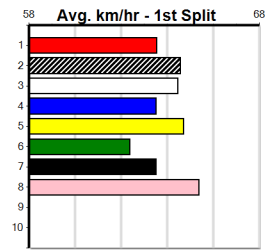

SPORTSBET GO THE BLUE DOG

Distance: 400m, Race Type: Grade 5 T3, Total Prizemoney: $2,925
1st: $1,950, 2nd: $600, 3rd: $300, 4th: $75

SUPERIOR MONIQUE (1) is far better than her form indicates and she will find this easier than her most recent racing. MICK SAYS SO (7) is another who is dropping in class and he can work into the mix mid race. MISS MELEE (5) can run a cheeky race

Watchdog Tips: 1 7 5 8 **Bet:** Box Quinella 1,5,7 ($10 for 333.33%)

1

SUPERIOR MONIQUE [5] **No luck of late, good record here, go close** **$3.40**
BK Bitch Jan-22 Sire: SUPERIOR PANAMA Dam: SUPERIOR FAITH Trainer: Joyce Condon (Devon Meadows)
Owner(s): J Wynd
Winning Distances: < 300m (0) 300 - 399m (0) 400 - 499m (4) 500 - 599m (1) 600 - 699m (0) > 700m (0)
Winning Weights: 26.9(1) 27.0(1) 27.1(2) 27.2(1)
8th (7) 27.2 510 SLE R6 01-Sep-24 29.58 28.97 9.00L SON OF CINDY (28.97) M/786 . . . . 9.63 $37.60 5H
1st (5) 27.2 515 SAP R3 09-Sep-24 30.00 29.69 0.25L GRACELAND BOY (30.02) Q/1111 . . . . SW . 5.16 $2.90 T3-5H
2nd (8) 27.3 515 SAP R9 16-Sep-24 30.08 29.52 2.00L DREAM ON ALLAN (29.94) M/3222 . . . . . 5.16 $5.50 5F
5th (1) 27.3 525 MEA R12 21-Sep-24 31.03 29.88 12.00 CLOUD SCOOTIN' (30.24) M/3275 . . . . . 5.21 $12.00 5
8th (3) 27.2 525 MEP R7 25-Sep-24 31.15 29.64 15.00 MAVIS TOLMIE (30.16) M/6788 . . . . . 5.27 $43.60 5
7th (7) 27.2 460 WGL R8 03-Oct-24 26.69 26.16 8.00L DUSTY OLD ROAD (26.16) $2.60 T3-5
8th (4) 27.1 450 BAL R8 07-Oct-24 26.67 25.98 9.00L PENGUIN PAT (26.07) M/887 . . . . . 6.96 $8.90 T3-5
7th (7) 27.3 400 WGL R5 24-Oct-24 23.78 22.95 9.50L TOOTSIE (23.11) M/77 . . . . . 8.94 $12.30 T3-5
Last 3 wins NOT included above
1st (4) 27.0 400 WGL R10 04-Jun-24 23.06 22.82 4.75L PIE HARD (23.38) M/21 . . . . . 8.67 $2.40 T3-7
1st (7) 26.9 460 WGL R10 02-Aug-24 26.23 25.82 1.5L VIVA LA VIDA (26.33) M/333 . . . . . 6.66 $8.50 RW
1st (8) 27.1 435 SLE R12 07-Aug-24 24.74 24.38 0.75L ROMP TIN (24.77) M/222 . . . . SW . 5.30 $8.20 5NP

2

FULL BARREL [5] **Far from disgraced at Geelong, can run a drum** **$7.50**
F Dog Mar-22 Sire: FERNANDO BALE Dam: IT'S A BLUSH Trainer: Christian Wilk (Tanjil South)
Owner(s): Eye Candy (SYN), C Wilk, K Gorman
Winning Distances: < 300m (0) 300 - 399m (3) 400 - 499m (0) 500 - 599m (0) 600 - 699m (0) > 700m (0)
Winning Weights: 29.0(1) 29.5(1) 29.7(1)
4th (2) 29.5 350 HVL R10 12-Aug-24 19.78 19.47 3.00L FLYING BESSIE (19.59) M/5 . . . . . 6.77 $6.40 6G
6th (5) 29.2 350 HVL R5 16-Aug-24 19.98 19.37 7.00L BROADY BOB (19.52) M/7 . . . . . 6.73 $19.50 T3-RW
5th (7) 29.0 400 WGL R10 19-Sep-24 23.30 22.83 7.00L GALLOPING JESSIE (22.83) M/78 . . . . . 8.56 $27.00 6G
3rd (2) 29.4 400 WGL R11 26-Sep-24 23.26 22.85 3.00L BON STAR (23.06) M/76 . . . . . 8.80 $13.70 T3-RW
4th (4) 29.1 350 HVL R5 02-Oct-24 19.97 19.63 5.00L ESPECIAL CHARLIE (19.63) M/5 . . . . . 6.76 $14.90 6G
1st (2) 29.5 350 HVL R4 09-Oct-24 19.62 19.45 2.00L COMO PRINCE (19.76) M/2 . . . . . 6.59 $4.70 X67
4th (7) 29.5 390 BAL R14 14-Oct-24 22.60 22.18 3.00L ESPECIAL BLONDE (22.40) M/45 . . . . . 8.60 $13.40 T3-5
3rd (6) 29.5 400 GEL R12 21-Oct-24 23.13 22.57 8.50L TOMMY FROM MARS (22.57) M/64 . . . . SW . 8.87 $9.70 5
Last 3 wins NOT included above
1st (1) 29.7 395 TRA R2 11-Mar-24 22.87 22.31 1.00L RUPTURED (22.94) S/421 . . . . . 3.87 $2.30 M
1st (3) 29.0 395 TRA R9 20-Mar-24 23.11 22.55 1.00L PACIFIC BEAUTY (23.17) M/421 . . . . SW . 3.93 $6.00 7