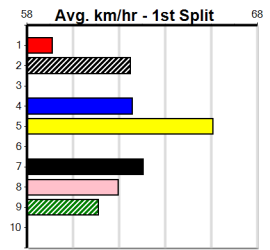

VIATEK

Distance: 460m, Race Type: Maiden, Total Prizemoney: $2,535
1st: $1,680, 2nd: $520, 3rd: $260, 4th: $75

BIG DUKE (5) led for a long way at Shepparton and he can go one better this time around. IF ONLY (6) is a member of a strong kennel and she is bred to have plenty of early speed. HAWKER HURRICANE (2) can run a cheeky race

Watchdog Tips: 5 6 2 1 Bet: Win 5

PARUMBA PRINCE [M] Steady record here but the draw helps, respect $8.00
BK Dog Feb-22 Sire: FERAL FRANKY Dam: WAR RUBY
Owner(s): E Lieshout
Trainer: Eddie Lieshout (Drouin West)
Winning Distances: < 300m (0) 300 - 399m (0) 400 - 499m (0) 500 - 599m (0) 600 - 699m (0) > 700m (0)
Winning Weights: 4th (8) 33.5 400 WGL R2 20-Jun-24 23.19 22.89 2.50L MARS BALE (23.02) S/84 8.97 $24.30 T3-M

HAWKER HURRICANE [M] Handy effort two runs back, can threaten $7.50
WBK Dog Sep-22 Sire: SUNSET SPITFIRE Dam: EL HELECHO
Owner(s): C Jones
Trainer: Carolyn Jones (Rosedale)
Winning Distances: < 300m (0) 300 - 399m (0) 400 - 499m (0) 500 - 599m (0) 600 - 699m (0) > 700m (0)
Winning Weights: 3rd (8) 35.7 400 WGL R3 10-Sep-24 23.14 22.52 4.00L SWEET CANNELLONI (22.88) M/43 8.56 $4.20 M

MORaine MAX [M] Bred to have early speed, watch betting moves $9.00
BK Dog Jan-23 Sire: KOBLENZ Dam: MORaine COCO
Owner(s): MORaine (SYN), G Judd, S Judd
Trainer: David Jensen (Woodstock)
Winning Distances: < 300m (0) 300 - 399m (0) 400 - 499m (0) 500 - 599m (0) 600 - 699m (0) > 700m (0)
Winning Weights: . . . . .

WAIKIKI PEARL [M] Lack of early speed is a worry, prefer to watch $16.00
BK Bitch Feb-22 Sire: BERNARDO Dam: JUNIPER PEARL
Owner(s): A Lie
Trainer: Brett Mackie (Tooradin)
Winning Distances: < 300m (0) 300 - 399m (0) 400 - 499m (0) 500 - 599m (0) 600 - 699m (0) > 700m (0)
Winning Weights: 6th (6) 26.7 400 WGL R2 03-Sep-24 23.82 22.38 12.00 ENZOLA (23.03) S/78 8.73 $40.70 M

BIG DUKE [M] Led for a long way two runs back, take catching $2.60
BK Dog Jan-23 Sire: HOUDINI BOY Dam: RING A DRAGON
Owner(s): T Caddy
Trainer: Danny Cortese (Devon Meadows)
Winning Distances: < 300m (0) 300 - 399m (0) 400 - 499m (0) 500 - 599m (0) 600 - 699m (0) > 700m (0)
Winning Weights: 5th (1) 33.6 300 HVL R4 04-Sep-24 16.93 16.39 5.50L PAPA EASY (16.56) M/4 4.01 $79.60 MH