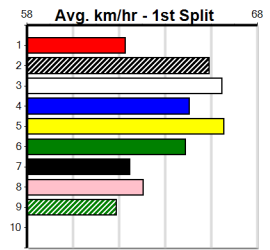

Watchdog Tips: 4 1 6 8 Bet: Win 4

Table with columns: Form Box, Wgt, Dist, Track, Date, Time, BON, Margin, 1st/2nd (Time), PIR, Checked, Comment, W/R, Split 1, S/P, Grade

LUCA SKYWALKER [7] Impressive to date, well drawn, main danger \$6.50
BK Dog Dec-22 Sire: SHIMA SHINE Dam: BABY TALK
Owner(s): WE'RE ALL MATES (SYN), G Clifton, D Mckenzie
Trainer: Gavin Clifton (Tynong Nth)
Winning Distances: < 300m (0) 300 - 399m (0) 400 - 499m (1) 500 - 599m (0) 600 - 699m (0) > 700m (0)
Winning Weights: 30.4(1)
5th (4) 30.7 400 WGL R3 10-Sep-24 23.57 22.52 10.00 SWEET CANNELLONI (22.88) M/35 8.56 \$29.00 M
7th (5) 30.8 400 WGL R2 17-Sep-24 24.50 22.38 26.00 MAKE IT POP (22.72) M/48 8.80 \$11.40 M
4th (5) 31.1 435 SLE R1 25-Sep-24 25.56 24.88 3.5L FOREIGN CURRENCY (25.32) M/422 5.53 \$38.50 M
2nd (4) 30.8 400 WGL R9 04-Oct-24 23.10 22.71 1.5L KIP STAVROS (23.00) M/34 8.57 \$2.80 M
1st (6) 30.4 435 SLE R2 09-Oct-24 25.10 24.13 1.00L SWEET BEE (25.15) M/632 5.40 \$8.50 M
3rd (2) 30.4 435 SLE R3 13-Oct-24 24.78 24.07 4.75L MISS PATSY (24.45) M/333 5.35 \$33.00 X67
2nd (8) 30.2 435 SLE R10 16-Oct-24 24.85 24.34 0.50L UNLEASH ZAC (24.82) M/611 5.42 \$8.50 7
4th (3) 30.9 400 WGL R10 25-Oct-24 23.14 22.52 2.50L SUMMER SUNSET (22.97) M/44 8.63 \$6.80 X67
Last 3 wins NOT included above