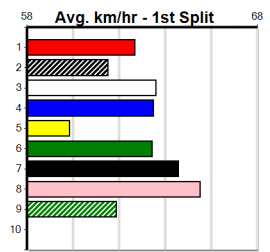

Distance: 400m, Race Type: Grade 7, Total Prizemoney: $2,925
1st: $1,950, 2nd: $600, 3rd: $300, 4th: $75

BARKLY STREET (7) showed his true talent with a handy 22.95 win here and he will continue to improve. NO CHARGE (8) has been placed in three of six here and she will get plenty of room early on. EVOLVE (3) is racing with confidence.

Watchdog Tips: 7 8 3 4 Bet: Win 7

PAW NIKKI (NSW)[7] Poor record, can miss the kick, prefer to watch $12.00
BK Bitch Jul-22 Sire: JS FLAMIN ACE Dam: DYNA ADRIA
Owner(s): B Wheeler
Trainer: Robert Camilleri (Lara)
Winning Distances: < 300m (0) 300 - 399m (1) 400 - 499m (0) 500 - 599m (0) 600 - 699m (0) > 700m (0)
Winning Weights: 27.3(1)
Race results table with columns: 2nd, 3rd, 4th, 5th, 6th, 7th, 8th. Includes prize money and best starts info.

CONVICT MODEL (NSW)[7] *** SCRATCHED *** $16.00
FBD Dog Nov-21 Sire: SUPERIOR PANAMA Dam: CHAMPION MODEL
Owner(s): R Conway
Trainer: Robert Conway (Bunyip)
Winning Distances: < 300m (0) 300 - 399m (1) 400 - 499m (0) 500 - 599m (0) 600 - 699m (0) > 700m (0)
Winning Weights: 35.2(1)
Race results table with columns: 2nd, 3rd, 4th, 5th, 6th, 7th, 8th. Includes prize money and best starts info.

EVOLVE [7] Continues to improve, good muster, big threat $4.60
BK Bitch Nov-22 Sire: BERNARDO Dam: UTOPIA
Owner(s): SEE THE DREAM (SYN), S Buccilli, B Buccilli
Trainer: Kate Gorman (Tanjil South)
Winning Distances: < 300m (0) 300 - 399m (0) 400 - 499m (1) 500 - 599m (0) 600 - 699m (0) > 700m (0)
Winning Weights: 28.7(1)
Race results table with columns: 6th, 7th, 8th. Includes prize money and best starts info.

ARCHER TWO (SA)[7] Handy effort three runs back, keep safe $7.00
BD Dog May-22 Sire: WORM BURNER Dam: CAWBOURNE ZEBRA
Owner(s): J Archer
Trainer: Frank Toth (Pakenham)
Winning Distances: < 300m (0) 300 - 399m (0) 400 - 499m (0) 500 - 599m (1) 600 - 699m (0) > 700m (0)
Winning Weights: 32.2(1)
Race results table with columns: 3rd, 4th, 5th, 6th, 7th, 8th. Includes prize money and best starts info.

STEAL THE SHOW [7] Only win came in steady time, tough ask $16.00
BK Dog Nov-22 Sire: FLYING RICCIARDO Dam: MIRROR ILLUSION
Owner(s): Eye Candy (SYN), C Wilk, K Gorman
Trainer: Christian Wilk (Tanjil South)
Winning Distances: < 300m (0) 300 - 399m (0) 400 - 499m (1) 500 - 599m (0) 600 - 699m (0) > 700m (0)
Winning Weights: 30.3(1)
Race results table with columns: 7th, 8th. Includes prize money and best starts info.

1

2

3

4

5