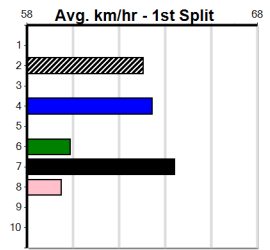

1

3:09PM

(VIC time)

Distance: 400m, Race Type: Maiden, Total Prizemoney: $2,535
1st: $1,680, 2nd: $520, 3rd: $260, 4th: $75

The well bred PAW FARINA (1) is a member of a strong kennel and he is expected to fire on debut.
MONEY RAIN (3) was impressive when placed on debut and he can work into the mix mid race.
JUMBUK QUEEN (7) was far from disgraced on debut

Watchdog Tips: **1** **3** **7** **8** **Bet:** Win 1

Form Box	Wgt	Dist	Track	Date	Time	BON	Margin	1st/2nd (Time)	PIR	Checked	Comment	WR	Split 1	S/P	Grade	
1	PAW FARINA (NSW)[M] $2.20															
	Bred for speed, in good hands, expected to fire															
	RBD Dog Feb-23 Sire: CHRISTO BALE Dam: WANNA ALLEN															
	Owner(s): B Wheeler Trainer: Robert Camilleri (Lara)															
	Winning Distances: < 300m (0) 300 - 399m (0) 400 - 499m (0) 500 - 599m (0) 600 - 699m (0) > 700m (0)															
	Winning Weights:															
	Box History															
	<table border="1"> <thead> <tr><th>Bx</th><th>1st</th><th>2nd</th><th>3rd</th><th>4th</th><th>5th</th><th>6th</th><th>7th</th><th>8th</th></tr> </thead> <tbody> <tr><td>1</td><td></td><td></td><td></td><td></td><td></td><td></td><td></td><td></td></tr> <tr><td>2</td><td></td><td></td><td></td><td></td><td></td><td></td><td></td><td></td></tr> <tr><td>3</td><td></td><td></td><td></td><td></td><td></td><td></td><td></td><td></td></tr> <tr><td>4</td><td></td><td></td><td></td><td></td><td></td><td></td><td></td><td></td></tr> <tr><td>5</td><td></td><td></td><td></td><td></td><td></td><td></td><td></td><td></td></tr> <tr><td>6</td><td></td><td></td><td></td><td></td><td></td><td></td><td></td><td></td></tr> <tr><td>7</td><td></td><td></td><td></td><td></td><td></td><td></td><td></td><td></td></tr> <tr><td>8</td><td></td><td></td><td></td><td></td><td></td><td></td><td></td><td></td></tr> </tbody> </table>															
	Prize Best Starts Trk/Dts APM $0 FSH 0-0-0-0 0-0-0-0 0															
	Last 3 wins NOT included above															
2	SLEEK DESIGN [M] $8.00															
	Better for the run on debut, can run a drum															
	BK Dog Jan-23 Sire: KOBLENZ Dam: LITTLE BIT SLEEK															
	Owner(s): G Sprod Trainer: Garry Johnson (Chum Creek)															
	Winning Distances: < 300m (0) 300 - 399m (0) 400 - 499m (0) 500 - 599m (0) 600 - 699m (0) > 700m (0)															
	Winning Weights:															
	4th (6) 31.4 400 WGL R1 25-Oct-24 23.89 22.52 12.00 CAPED CRUSADER (23.12) Q/33 8.70 $13.30 M															
	Box History															
	<table border="1"> <thead> <tr><th>Bx</th><th>1st</th><th>2nd</th><th>3rd</th><th>4th</th><th>5th</th><th>6th</th><th>7th</th><th>8th</th></tr> </thead> <tbody> <tr><td>1</td><td></td><td></td><td></td><td></td><td></td><td></td><td></td><td></td></tr> <tr><td>2</td><td></td><td></td><td></td><td></td><td></td><td></td><td></td><td></td></tr> <tr><td>3</td><td></td><td></td><td></td><td></td><td></td><td></td><td></td><td></td></tr> <tr><td>4</td><td></td><td></td><td></td><td></td><td></td><td></td><td></td><td></td></tr> <tr><td>5</td><td></td><td></td><td></td><td></td><td></td><td></td><td></td><td></td></tr> <tr><td>6</td><td></td><td></td><td></td><td>1</td><td></td><td></td><td></td><td></td></tr> <tr><td>7</td><td></td><td></td><td></td><td></td><td></td><td></td><td></td><td></td></tr> <tr><td>8</td><td></td><td></td><td></td><td></td><td></td><td></td><td></td><td></td></tr> </tbody> </table>															
	Prize Best Starts Trk/Dts APM $75.00 23.89(6)-25/10/24 1-0-0-0 1-0-0-0 75															
Last 3 wins NOT included above																
3	MONEY RAIN [M] $3.60															
	Impressive on debut, good muster, main danger															
	BK Dog May-22 Sire: FERAL FRANKY Dam: WILL IT RAIN															
	Owner(s): A Lie Trainer: Brett Mackie (Tooradin)															
	Winning Distances: < 300m (0) 300 - 399m (0) 400 - 499m (0) 500 - 599m (0) 600 - 699m (0) > 700m (0)															
	Winning Weights:															
	2nd (3) 32.7 300 HVL R1 27-Oct-24 17.09 16.41 3.5L MUMS PEARL (16.85) M/3 4.07 $5.30 M															
	Box History