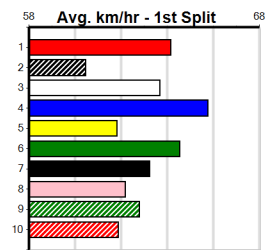

SHIMA SHINE AT STUD

Distance: 460m, Race Type: Mixed 6/7, Total Prizemoney: $2,925
1st: $1,950, 2nd: $600, 3rd: $300, 4th: $75

CUFF MODEL (5) was a dominant 26.02 winner here last time and he should get a nice cart across early on. CORINTHIAN (4) led for a long way last time and he will give a great sight again. BANDIT BARBIE (1) has been consistent to date and can threaten

Watchdog Tips: 5 4 1 2 Bet: Box Trifecta 1,2,4,5 ($10 for 41.67%)

Form Box Wgt Dist Track Date Time BON Margin 1st/2nd (Time) PIR Checked Comment W/R Split 1 S/P Grade

BANDIT BARBIE (NSW)[6] Impressive to date, gun draw, threat if steps $4.60
BK Bitch Jun-22 Sire: JUNGLE DEUCE Dam: LITTLE NANGAR
Owner(s): B Alford
Trainer: Brian Alford (Yarram)
Winning Distances: < 300m (0) 300 - 399m (0) 400 - 499m (2) 500 - 599m (0) 600 - 699m (0) > 700m (0)
Winning Weights: 28.9(1) 29.2(1)
1st (3) 29.2 400 WGL R2 10-Sep-24 22.67 22.52 5.50L MAKE IT POP (23.03) Q/11 . . . SW . . . 8.33 $2.00 M
3rd (8) 28.7 460 WGL R9 17-Sep-24 26.57 25.79 7.00L NACHO COOKIE (26.11) M/433 . . . . . 6.74 $5.00 RW
1st (8) 28.9 435 SLE R3 22-Sep-24 24.52 24.32 1.75L PHARAOH'S GOLD (24.63) S/622 . . . . . 5.40 $4.90 X67
2nd (3) 28.9 435 SLE R9 29-Sep-24 24.73 24.44 1.25L PRINCESS MONARCH M/433 . . . . . 5.34 $2.40 X67
5th (8) 29.0 460 WGL R8 04-Oct-24 26.17 25.76 6.00L MY NAME'S EVELYN (25.78) M/433 . . . . . 6.65 $3.40 6G
3rd (5) 29.2 460 WGL R7 11-Oct-24 26.20 25.95 1.5L HIGHWAY HOOLIGAN (26.11) Q/422 . . . . . 6.64 $3.40 X67
3rd (5) 29.0 400 WGL R7 25-Oct-24 22.70 22.52 2.75L ALL JAZZ (22.52) M/33 . . . . . 8.41 $2.60 6G
Last 3 wins NOT included above
Box History: Bx 1st 2nd 3rd 4th 5th 6th 7th 8th
1 1st 1st 1st
2 1st 1st
3 1 1
4
5 2
6
7
8 1 1 1
Prize Best $5130.00
Starts 26.17(8)-4/10/24
Trk/Dts 7-2-1-3
APM 3-0-0-2 4344

STORMY NEO [7] Relies on luck but is a powerful type, keep safe $10.00
BK Dog Mar-23 Sire: ASTON DEE BEE Dam: CLEO'S NEO
Owner(s): R Neocleous
Trainer: Robert Neocleous (Hazelwood No)
Winning Distances: < 300m (0) 300 - 399m (0) 400 - 499m (1) 500 - 599m (0) 600 - 699m (0) > 700m (0)
Winning Weights: 33.6(1)
3rd (2) 33.4 435 SLE R2 29-Sep-24 25.80 24.44 12.00 LOTS OF BUGS (24.99) M/744 . . . . . 5.54 $2.90 MH
1st (6) 33.6 435 SLE R1 06-Oct-24 24.78 24.16 4.25L CORINTHIAN (25.07) M/731 . . . . . 5.50 $2.40 M
5th (1) 33.6 460 WGL R7 11-Oct-24 26.35 25.95 3.5L HIGHWAY HOOLIGAN (26.11) M/544 . . . . . 6.67 $4.40 X67
Last 3 wins NOT included above
Box History: Bx 1st 2nd 3rd 4th 5th 6th 7th 8th
1 1st 1st
2 1st 1st
3 1st 1st
4 1st 1st
5 1st 1st
6 1st 1st
7 1st 1st
8 1st 1st
Prize Best $1940.00
Starts 26.35(1)-11/10/24
Trk/Dts 3-1-0-1
APM 1-0-0-0 1940