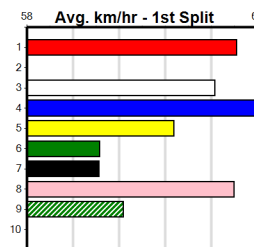

PHOTO MAN AT STUD

Distance: 400m, Race Type: Grade 6, Total Prizemoney: $2,925
1st: $1,950, 2nd: $600, 3rd: $300, 4th: $75

ARKA SOLAR (3) was never headed in his solid 22.85 Geelong win and he will prove hard to reel in again. PARUMBA JAZZMAN (5) has shown improvement in his past two and he can come out running. ARCHER EIGHT (2) just needs room early on

Watchdog Tips:	3	5	2	4	Bet:	Win 3

1	SUPER SEDAN [6]	Better suited up the straight, prefer to watch						$14.00	
	BK Dog	Feb-22	Sire: SHIMA SHINE		Dam: SUPER C AZELLE		Trainer: Joseph Sultana (Trafalgar East)		
	Owner(s): J Sultana	Winning Distances: < 300m (0) 300 - 399m (1) 400 - 499m (1) 500 - 599m (0) 600 - 699m (0) > 700m (0)							
	Winning Weights: 31.3(1) 32.0(1)								
	4th (8) 32.7 390 WBL R9	11-Jul-24	22.66	21.94	8.00L DRAGONELLE (22.12)	M/44	8.79	$7.30 X67	
	8th (7) 31.8 350 HVL R7	23-Aug-24	20.02	19.28	5.50L PAW JULIA (19.64)	M/2	6.60	$2.10 T3-7	
	4th (7) 31.5 350 HVL R4	26-Aug-24	20.01	19.33	1.5L WESTERN FEEL (19.91)	M/1	6.66	$2.40 T3-7	
	1st (3) 31.3 300 HVL R2	13-Sep-24	17.04	16.77	2.00L PROVOCATION (17.16)	M/1	3.99	$5.10 T3-RW	
	5th (7) 30.9 300 HVL R2	19-Sep-24	17.27	16.83	2.50L SHE CAN DREAM (17.10)	M/3	4.01	$2.80 T3-RW	
	6th (4) 30.8 300 HVL R4	04-Oct-24	17.40	16.70	8.00L SAILAWAY GIN (16.84)	S/5	4.06	$4.00 T3-RW	

Box History								
Bx	1st	2nd	3rd	4th	5th	6th	7th	8th
1								
2	1	2						
3	1	1						1
4		1				1		
5								
6				1				
7				1	1	1		1
8				1		1		
Prize Best								$4280.00
Starts								F5H
Trk/Dts								15-2-4-0
APM								0-0-0-0 1866

2	ARCHER EIGHT (SA)[6]	Prefer out wide but is a strong type, can threaten						$9.00	
	BK Dog	Jan-23	Sire: CURRAJONG KID		Dam: CAWBOURNE ZEBRA		Trainer: Dean Millier (Pakenham)		
	Owner(s): J Archer	Winning Distances: < 300m (0) 300 - 399m (2) 400 - 499m (0) 500 - 599m (0) 600 - 699m (0) > 700m (0)							
	Winning Weights: 32.0(1) 32.1(1)								
	6th (4) 32.6 300 HVL R3	22-Sep-24	17.40	16.59	3.5L ATHENIAN GODDESS (17.16)	M/7	4.16	$15.50 MH	
	6th (3) 31.8 435 SLE R1	02-Oct-24	25.72	24.44	17.00 PURE IMAGINATION (24.58)	S/777	5.60	$12.80 M	
	1st (8) 32.0 300 HVL R1	09-Oct-24	17.26	16.85	1.5L WAIKIKI PEARL (17.35)			$2.30 M	
	2nd (2) 32.2 300 HVL R4	15-Oct-24	17.23	16.68	1.75L CLASSIC WYNSTAN (17.12)	M/2	4.01	$22.40 7	
	1st (7) 32.1 300 HVL R10	18-Oct-24	16.83	16.76	0.75L JABBERWOCKY (16.87)	M/2	4.35	$10.00 T3-RW	
	6th (1) 32.0 300 HVL R10	27-Oct-24	17.14	16.41	6.00L NOVEMBER RAIN (16.72)	S/8	4.39	$8.60 X67	

Box History								
Bx	1st	2nd	3rd	4th	5th	6th	7th	8th
1						1		
2		1						
3						1		
4						1		
5								
6								
7	1							
8	1							
Prize Best								$2600.00
Starts								F5H
Trk/Dts								6-2-1-0
APM								0-0-0-0 2600

3	ARKA SOLAR [6]	Never headed at Geelong, hard to reel in						$2.80	
	BK Dog	Sep-22	Sire: ZAMBORA BROCKIE		Dam: GOOD GIRL SANDY		Trainer: Bryan Sykes (Upper Beaconsfield)		
	Owner(s): B Sykes	Winning Distances: < 300m (0) 300 - 399m (0) 400 - 499m (2) 500 - 599m (0) 600 - 699m (0) > 700m (0)							
	Winning Weights: 33.0(1) 33.2(1)								
	1st (6) 33.0 400 GEL R1	23-Aug-24	22.96	22.56	1.00L BIG REVEAL (23.02)	Q/11	8.36	$21.80 M	
	6th (8) 33.1 400 WGL R3	30-Aug-24	23.51	22.57	8.50L EXTREME BEAST (22.93)	M/37	8.41	$3.70 7	
	3rd (1) 33.6 400 WGL R9	10-Sep-24	23.24	22.52	2.75L STAR COMMAND (23.06)	Q/12	8.05	$3.70 X67	
	3rd (7) 33.7 400 WGL R10	17-Sep-24	23.31	22.38	8.00L MY NAME'S EDEN (22.76)	M/23	8.55	$5.90 X67	
	8th (3) 33.6 400 WGL R3	24-Sep-24	23.76	22.39	18.00 MAKE IT POP (22.57)	M/68	8.70	$6.80 X67	
	1st (3) 33.2 400 GEL R3	22-Oct-24	22.85	22.43	5.00L GO NOW (23.19)	Q/11	8.40	$2.80 T3-7	

Box History								
Bx	1st	2nd	3rd	4th	5th	6th	7th	8th
1			1					
2								
3	1							1
4								
5								
6	1							
7			1					
8						1	1	
Prize Best								$3280.00
Starts								23.24(1)-10/9/24
Trk/Dts								7-2-0-2
APM								5-0-0-2 2488