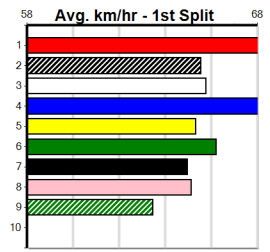

MC GRAFIX & SIGNS

Distance: 400m, Race Type: Mixed 4/5, Total Prizemoney: $3,360
1st: $2,250, 2nd: $690, 3rd: $345, 4th: $75

BURN ALONG (6) has returned to his brilliant best of late and he can light them up soon after box rise. BLACK VIPER (2) has a good record here and he owns a blistering 22.58 PB, while DONITA BALE (3) will be very strong in the run home.

Watchdog Tips:

6

2

3

1

Bet:

Win 6

Form Box Wgt Dist Track Date Time BON Margin 1st/2nd (Time) PIR Checked Comment W/R Split 1 S/P Grade

DESTINI PALADIN [4] Prefer up the straight but is in top form, respect $9.00
WBK Dog Sep-21 Sire: DESTINI FIREBALL Dam: DESTINI CATALINA
Owner(s): RIVERWALK (SYN), A Palmer, J Rinaldi, E Rinaldi
Trainer: Paul Ellul (Noble Park North)

Box History table and Prize Best Starts information for DESTINI PALADIN.

BLACK VIPER [4] Explodes soon after box rise, danger if steps $2.80
BK Dog Jun-21 Sire: ASTON DEE BEE Dam: LADY PANDORA
Owner(s): D Peckham
Trainer: Matthew Clark (Briagolong)

Box History table and Prize Best Starts information for BLACK VIPER.

DONITA BALE (NSW)[5] Strong type, can find the rail early, threat $10.00
BEED Bitch Dec-21 Sire: FERAL FRANKY Dam: ZELZER ALLEN
Owner(s): B Wheeler
Trainer: Robert Camilleri (Lara)

Box History table and Prize Best Starts information for DONITA BALE.

SAILPLANE [5] Hit or miss early, beaten in all three runs here $21.00
RBD Dog Sep-21 Sire: DESTINI FIREBALL Dam: DESTINI CATALINA
Owner(s): RIVERWALK (SYN), A Palmer, J Rinaldi, E Rinaldi
Trainer: Paul Ellul (Noble Park North)

Box History table and Prize Best Starts information for SAILPLANE.

BIG TRUCKER (QLD)[4] Capable but the draw is a worry, place best $9.00
BK Dog Nov-21 Sire: JAGGER SWAGGER Dam: SLEEK MOMENTUM
Owner(s): K Tucker
Trainer: Christian Wilk (Tanjil South)

Box History table and Prize Best Starts information for BIG TRUCKER.

1

2

3

4

5