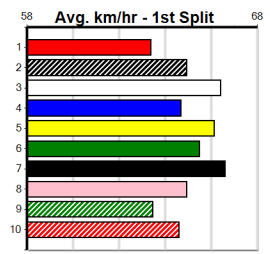

DREAMCHASERS - TICKETS ON SALE NOW

Distance: 400m, Race Type: Grade 5, Total Prizemoney: $2,925
1st: $1,950, 2nd: $600, 3rd: $300, 4th: $75

SUPER SEQUIOA (3) was a dazzling 23.14 Horsham winner last time and he appears to have a fair bit on these. HIGHWAY HOOLIGAN (4) is showing promise and he will get a nice cart across early on. PAW PAVLOV (8) is better than his past two runs.

Watchdog Tips: **3** **4** **8** **5** **Bet:** **Win 3**

1

AKINA CRUSADER [5] **Good record here but down on confidence, place** **$10.00**

BK Dog Jan-21 Sire: BERNARDO Dam: AKINA MOSS
Owner(s): TAMBO (SYN), S Mckay, J Rowley, D Mckay
Winning Distances: < 300m (0) 300 - 399m (2) 400 - 499m (3) 500 - 599m (1) 600 - 699m (0) > 700m (0)
Winning Weights: 34.1(1) 34.6(1) 35.2(1) 35.6(1) 35.8(2)

Box	1st	2nd	3rd	4th	5th	6th	7th	8th
1	2	3	1					
2	1	2	1	1	2	3		
3		2	2	1		2		
4	1	1	1	3		1		2
5		2	2					1
6			2	1	2	1		
7	2	3	1			1	1	
8		3			2	3	1	

Trainer: Phillip Rowley (Denison)

Prize Best Starts Trk/Dts APM: $37640.63, 22.76(4)-31/1/23, 61-6-16-10, 5-1-3-1, 5125

2

LITTLE MISS ENVY [5] **Form has tapered off, too much pace outside** **$14.00**

BK Bitch Nov-21 Sire: SHIMA SHINE Dam: IT'S A DIVA
Owner(s): N Johnston
Winning Distances: < 300m (0) 300 - 399m (3) 400 - 499m (0) 500 - 599m (0) 600 - 699m (0) > 700m (0)
Winning Weights: 27.0(1) 27.2(1) 28.9(1)

Box	1st	2nd	3rd	4th	5th	6th	7th	8th
1		2	1					1
2	1				1			
3					1	2		
4		1						
5	1			1				
6		1	1				2	
7	2			1	1	1		
8	1			2		1		

Trainer: Nicholas Johnston (Tooborac)

Prize Best Starts Trk/Dts APM: $7430.00, FSH, 26-3-6-2, 0-0-0-0, 3049

3

SUPER SEQUIOA [5] **Brilliant in his past two, can cross early, yes** **$1.90**

BK Dog Feb-22 Sire: SHIMA SHINE Dam: SUPER C AZELLE
Owner(s): G Collins
Winning Distances: < 300m (0) 300 - 399m (1) 400 - 499m (3) 500 - 599m (0) 600 - 699m (0) > 700m (0)
Winning Weights: 32.3(1) 32.4(1) 32.5(1) 32.6(1)

Box	1st	2nd	3rd	4th	5th	6th	7th	8th
1	1	1	1					
2	1	1	1					
3	1					1		
4			2					
5					1			1
6	1							
7				1				
8		1	1	1				

Trainer: Rosalyn Hume (Wattle Flat)

Prize Best Starts Trk/Dts APM: $8705.00, 22.74(8)-30/7/24, 15-4-3-4, 1-0-1-0, 5046

4

HIGHWAY HOOLIGAN (NSW)[**Shows promise, will get a cart across, danger** **$6.50**

RF Dog Feb-23 Sire: HARD STYLE RICO Dam: ZIPPING CIA
Owner(s): C Hayes
Winning Distances: < 300m (0) 300 - 399m (2) 400 - 499m (1) 500 - 599m (0) 600 - 699m (0) > 700m (0)
Winning Weights: 31.4(1) 31.7(1) 32.2(1)

Box	1st	2nd	3rd	4th	5th	6th	7th	8th
1			1					
2								
3	1	1						
4	1	1						
5	1							
6								
7								
8		1						

Trainer: Cooper Hayes (Mill Park)

Prize Best Starts Trk/Dts APM: $7680.00, 22.92(3)-4/10/24, 7-3-3-1, 2-0-1-1, 6588

5

DEMONESS [5] **Tough draw but has good muster, keep safe** **$10.00**

BK Bitch Nov-21 Sire: SHIMA SHINE Dam: IT'S A DIVA
Owner(s): N Johnston
Winning Distances: < 300m (0) 300 - 399m (1) 400 - 499m (4) 500 - 599m (2) 600 - 699m (0) > 700m (0)
Winning Weights: 27.0(3) 27.1(2) 27.9(1) 28.2(1)

Box	1st	2nd	3rd	4th	5th	6th	7th	8th
1		2	1	1				
2	1	1	1		1	1	1	1
3	1	1		2	1			1
4	1			1	1		1	
5	1				1	1		
6	2	1		1	1			1
7	1			1	1	1	1	
8				1	1			

Trainer: Nicole Johnston (Tooborac)

Prize Best Starts Trk/Dts APM: $11745.00, FSH, 35-7-4-2, 0-0-0-0, 5393