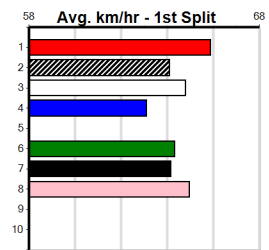

PAUA OF BUDDY AT STUD

Distance: 400m, Race Type: Grade 5 T3, Total Prizemoney: $2,925
1st: $1,950, 2nd: $600, 3rd: $300, 4th: $75

WESTERN'S BEAR (6) has the class edge over this rivals and he should be off and gone mid race. PANAMA STORM (1) has a good record here and he is drawn to get every chance. VIKING (3) is a more than capable type

Watchdog Tips: 6 1 3 8 Bet: Win 6

PANAMA STORM [5] Goes well here, has the right draw, danger $3.60
RF Dog Sep-21 Sire: SUPERIOR PANAMA Dam: WILL IT RAIN
Owner(s): A Lie
Trainer: Brett Mackie (Tooradin)
Winning Distances: < 300m (0) 300 - 399m (1) 400 - 499m (4) 500 - 599m (0) 600 - 699m (0) > 700m (0)
Winning Weights: 30.5(1) 30.8(1) 30.9(1) 31.1(2)
Box History table and Prize Best Starts table included.

ROCK BALBOA [5] Back in form but this is harder, place best $8.00
BK Dog Jun-22 Sire: ASTON DEE BEE Dam: CLASSY BLAZE
Owner(s): FOUR FROTHYS (SYN), G Pask, J Baxter, G Pask
Trainer: Gerard O'keeffe (Neerim Junction)
Winning Distances: < 300m (0) 300 - 399m (3) 400 - 499m (3) 500 - 599m (0) 600 - 699m (0) > 700m (0)
Winning Weights: 33.4(1) 33.5(1) 34.2(1) 34.4(1) 34.6(1) 34.8(1)
Box History table and Prize Best Starts table included.

VIKING [5] Good record here, solid muster, can threaten $4.80
F Dog Feb-21 Sire: KAYDA SHAE Dam: LITTLE BIDDY
Owner(s): Eye Candy (SYN), C Wilk, K Gorman
Trainer: Christian Wilk (Tanjil South)
Winning Distances: < 300m (0) 300 - 399m (8) 400 - 499m (4) 500 - 599m (0) 600 - 699m (0) > 700m (0)
Winning Weights: 29.9(1) 30.2(1) 30.4(1) 30.5(1) 30.8(2) 30.9(2) 31.0(1) 31.1(1) 31.3(1) 31.8(1)
Box History table and Prize Best Starts table included.

ASTUTE QUEEN [5] Needs to lead, pace underneath is a worry, tested $21.00
BK Bitch May-21 Sire: AUSSIE INFRARED Dam: GOTHAM QUEEN
Owner(s): SMKN (SYN), M Lithgow, D Maynes, K Maynes, N Riseley, E Avdulla
Trainer: Sean Lithgow (Devon Meadows)
Winning Distances: < 300m (0) 300 - 399m (2) 400 - 499m (4) 500 - 599m (0) 600 - 699m (0) > 700m (0)
Winning Weights: 27.2(1) 27.5(2) 28.1(1) 28.2(1) 28.3(1)
Box History table and Prize Best Starts table included.

*** VACANT BOX ***
Sire: Dam:
Owner(s):
Trainer:
Winning Distances: < 300m (0) 300 - 399m (0) 400 - 499m (0) 500 - 599m (0) 600 - 699m (0) > 700m (0)
Winning Weights:
Box History