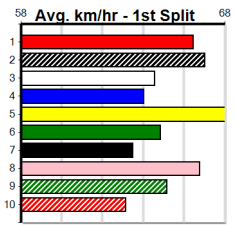

11

5:32PM

(VIC time)

Watchdog Tips: **0 0 0 0** Bet: **0**