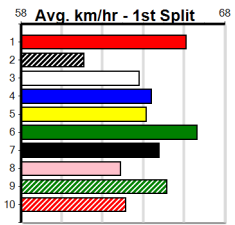

ONE MORE RACE TO GO

Distance: 390m, Race Type: Grade 5, Total Prizemoney: \$2,925
1st: \$1,950, 2nd: \$600, 3rd: \$300, 4th: \$75

12

5:52PM

(VIC time)

Watchdog Tips:

0 0 0 0

Bet: