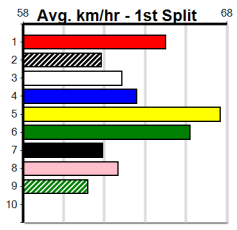

DREAMCHASERS - TICKETS ON SALE NO

Distance: 390m, Race Type: Mixed 6/7, Total Prizemoney: $2,925
1st: $1,950, 2nd: $600, 3rd: $300, 4th: $75

9

4:59PM

(VIC time)

Watchdog Tips: **0 0 0 0** Bet: **0**