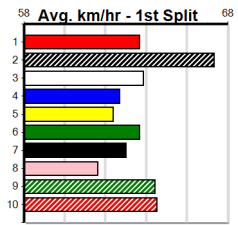

TOPCAT VIDEO VETERANS (250+RANK)

Distance: 390m, Race Type: S/E Veteran, Total Prizemoney: $2,925
1st: $1,950, 2nd: $600, 3rd: $300, 4th: $75

Watchdog Tips: 0 0 0 0 Bet: .