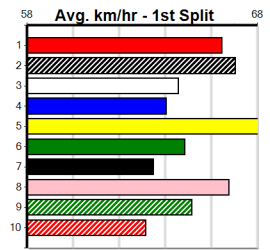

SPORTSBET GREEN TICKS

Distance: 390m, Race Type: Grade 5, Total Prizemoney: $2,925
1st: $1,950, 2nd: $600, 3rd: $300, 4th: $75

Watchdog Tips: [ ] [ ] [ ] [ ] Bet: [ ]

Form Box Wgt Dist Track Date Time BON Margin 1st/2nd (Time) PIR Checked Comment W/R Split 1 S/P Grade

TROPIC MAN [5]
BK Dog Apr-22 Sire: SHIMA SHINE Dam: SCOTTISH PRIDE
Owner(s): M Perry
Trainer: Jordan Formosa (Heathcote)
Winning Distances: < 300m (0) 300 - 399m (7) 400 - 499m (1) 500 - 599m (0) 600 - 699m (0) > 700m (0)
Winning Weights: 39.2(1) 39.6(1) 39.7(2) 39.8(2) 40.1(1) 40.3(1)
Box History table and Prize Best Starts Trk/Dts APM

ZESTY BOY [5]
F Dog Dec-22 Sire: FERAL FRANKY Dam: SEVILLA
Owner(s): SCOTLAND (SYN), D Ireland, C Scott, A Scott, D Scott
Trainer: Jason Formosa (Heathcote)
Winning Distances: < 300m (0) 300 - 399m (3) 400 - 499m (0) 500 - 599m (0) 600 - 699m (0) > 700m (0)
Winning Weights: 29.5(2) 29.8(1)
Box History table and Prize Best Starts Trk/Dts APM

CLOSE COMBAT [5]
BK Dog Feb-22 Sire: FABREGAS Dam: GEORGIA KATE
Owner(s): D Mckay
Trainer: Daniel Mckay (Toolleen)
Winning Distances: < 300m (0) 300 - 399m (4) 400 - 499m (2) 500 - 599m (0) 600 - 699m (0) > 700m (0)
Winning Weights: 33.6(1) 34.6(1) 34.7(1) 34.9(2) 35.2(1)
Box History table and Prize Best Starts Trk/Dts APM

BODHICITTA [5]
BK Dog Feb-21 Sire: BERNARDO Dam: BELLA SHIMA
Owner(s): N Darragh
Trainer: Scott Stefanos (Longwood)
Winning Distances: < 300m (0) 300 - 399m (2) 400 - 499m (1) 500 - 599m (0) 600 - 699m (0) > 700m (0)
Winning Weights: 36.2(1) 37.1(1) 37.2(1)
Box History table and Prize Best Starts Trk/Dts APM

CAPALA [5]
BK Dog Jan-22 Sire: ORSON ALLEN Dam: OUR MAGIC TURBO
Owner(s): BEERS FOR THE BOYS (SYN), D Baldwin, D Chillingsworth, P Rattray
Trainer: Thomas Wark (Rushworth)
Winning Distances: < 300m (0) 300 - 399m (1) 400 - 499m (4) 500 - 599m (0) 600 - 699m (0) > 700m (0)
Winning Weights: 28.8(1) 28.9(1) 29.0(1) 29.1(2)
Box History table and Prize Best Starts Trk/Dts APM

1

2

3

4

5