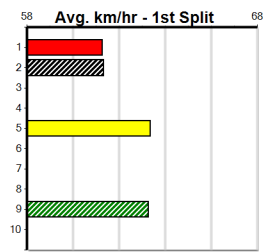

SPORTSBET MAKE IT LOOK EASY

Distance: 390m, Race Type: Maiden, Total Prizemoney: $2,535
1st: $1,680, 2nd: $520, 3rd: $260, 4th: $75

Watchdog Tips:

Bet:

Form Box	Wgt	Dist	Track	Date	Time	BON	Margin	1st/2nd (Time)	PIR	Checked	Comment	WR	Split 1	S/P	Grade

1

ASTON FORBES [M]
WBK Dog Nov-22 Sire: HOOKED ON SCOTCH Dam: ASTON CHA CHA Trainer: Natasha Fullerton (Long Gully)
Owner(s): R Borda
Winning Distances: < 300m (0) 300 - 399m (0) 400 - 499m (0) 500 - 599m (0) 600 - 699m (0) > 700m (0)
Winning Weights:
5th (4) 34.3 450 SHP R2 21-Oct-24 25.92 25.01 13.00 PANADERO STAR (25.07) M/755 7.01 $60.30 MH

Bx	1st	2nd	3rd	4th	5th	6th	7th	8th
1								
2								
3								
4					1			
5								
6								
7								
8								

Prize Best $0.00
Starts FSTD
Trk/Dts 1-0-0-0
APM 0-0-0-0 0

Last 3 wins NOT included above

2

FRANCESCA ROSE [M]
RBD Bitch May-23 Sire: FERAL FRANKY Dam: GALWAY GRANGE Trainer: Skye Webb (Long Gully)
Owner(s): S Webb
Winning Distances: < 300m (0) 300 - 399m (0) 400 - 499m (0) 500 - 599m (0) 600 - 699m (0) > 700m (0)
Winning Weights:
5th (5) 26.6 390 SHP R2 11-Nov-24 23.30 21.77 9.50 FLYING ROCCO (22.65) M/45 8.95 $9.80 M

Bx	1st	2nd	3rd	4th	5th	6th	7th	8th
1								
2								
3								
4								
5					1			
6								
7								
8								

Prize Best $0.00
Starts 23.30(5)-11/11/24
Trk/Dts 1-0-0-0
APM 1-0-0-0 0

Last 3 wins NOT included above

3

CHIEF KAISER [M]
WBK Dog Jan-22 Sire: ORSON ALLEN Dam: OUR MAGIC TURBO Trainer: Thomas Wark (Rushworth)
Owner(s): SPIKEY (SYN), T Wark, S Evans
Winning Distances: < 300m (0) 300 - 399m (0) 400 - 499m (0) 500 - 599m (0) 600 - 699m (0) > 700m (0)
Winning Weights:
5th (8) 27.0 300 HVL R1 10-Nov-24 17.80 16.61 7.50L WHITE IVERSON (17.29) S/7 4.49 $1.80 M

Bx	1st	2nd	3rd	4th	5th	6th	7th	8th
1								
2								
3								
4								
5								
6								
7								
8					1			

Prize Best $0.00
Starts FSH
Trk/Dts 1-0-0-0
APM 0-0-0-0 0

Last 3 wins NOT included above

4

LA VISTA EXPRESS (NSW)[M]
BE Bitch Jan-22 Sire: PINDARI EXPRESS Dam: BANJO TIFIA Trainer: Paula Boots (Merrigum)
Owner(s): D Stead
Winning Distances: < 300m (0) 300 - 399m (0) 400 - 499m (0) 500 - 599m (0) 600 - 699m (0) > 700m (0)
Winning Weights:
5th (1) 27.6 300 HVL R1 06-Oct-24 17.80 16.60 1.5L REDGUM WARS (17.71) M/2 V10 W 4.04 $8.90 M

Bx	1st	2nd	3rd	4th	5th	6th	7th	8th
1					1			
2								
3								
4								
5								
6								
7								
8								

Prize Best $0.00
Starts FSH
Trk/Dts 1-0-0-0
APM 0-0-0-0 0

Last 3 wins NOT included above

5

WHISTLING BY [M]
BD Bitch Oct-22 Sire: FERAL FRANKY Dam: WHISTLING BULLET Trainer: Peter Knott (Carnegie)
Owner(s): C Knott
Winning Distances: < 300m (0) 300 - 399m (0) 400 - 499m (0) 500 - 599m (0) 600 - 699m (0) > 700m (0)
Winning Weights:
8th (3) 24.4 390 SHP R1 01-Nov-24 23.72 21.88 24.00 REVITALISE (22.08) M/78 W 8.78 $45.00 M

Bx	1st	2nd	3rd	4th	5th	6th	7th	8th
1								
2								
3								1
4								
5								
6								
7								
8								

Prize Best $0.00
Starts 23.72(3)-1/11/24
Trk/Dts 1-0-0-0
APM 1-0-0-0 0

Last 3 wins NOT included above