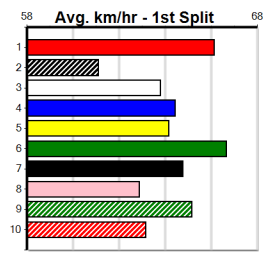

ONE MORE RACE TO GO

Distance: 390m, Race Type: Grade 5, Total Prizemoney: $2,925
1st: $1,950, 2nd: $600, 3rd: $300, 4th: $75

Watchdog Tips: [ ] [ ] [ ] [ ] Bet: [ ]

Form Box Wgt Dist Track Date Time BON Margin 1st/2nd (Time) PIR Checked Comment W/R Split 1 S/P Grade

HAPPY BUDDHA [5] Biks
BK Dog Dec-21 Sire: FABREGAS Dam: ELSA ROSE
Owner(s): heathcote park red nine syn (SYN), J Chilcott, L Forde, W Owen, T Byrne
Trainer: Julie Chilcott (Heathcote)
Winning Distances: < 300m (0) 300 - 399m (3) 400 - 499m (0) 500 - 599m (0) 600 - 699m (0) > 700m (0)
Winning Weights: 30.5(1) 31.1(1) 31.7(1)
6th (5) 31.5 350 HVL R10 04-Sep-24 19.55 19.17 6.00L STIFLER (19.17) M/3 . . . . 6.50 $41.80 X67
ST (-) 31.2 390 SHP 09-Sep-24 22.46 2.75L Trial Cleared Q/11 . . . 2of4 . 8.45 . ST
5th (4) 32.0 390 SHP R4 30-Sep-24 22.89 22.08 7.00L LEAP OF FAITH (22.42) M/33 . . . . 8.64 $10.70 RW
3rd (3) 32.0 390 SHP R12 10-Oct-24 22.55 22.16 6.00L IS HE LUCKY (22.16) M/12 . . . . 8.40 $3.80 6G
4th (1) 32.1 390 BAL R14 24-Oct-24 22.50 22.08 6.00L MAKE THE CUT (22.08) Q/22 . . . . 8.49 $15.10 X67
4th (2) 32.0 390 SHP R10 28-Oct-24 22.44 21.85 6.00L COSMIC REWARD (22.05) M/33 . . . . 8.37 $16.10 X67
1st 7) 31.7 390 SHP R10 01-Nov-24 22.29 21.88 4.75L SPIRITED OLIVER (22.61) Q/1 . . . . 8.33 $6.50 X67
4th (5) 32.0 425 BEN R9 06-Nov-24 24.31 23.88 4.00L ZAMBADA ICON (24.04) Q/112 . . . . 6.55 $3.70 5
Last 3 wins NOT included above
1st (5) 30.5 318 DUB R1 29-Jan-24 18.57 18.12 3.00L MAGPIE KENNEDY (18.79) 111 . 111 4.73 $8.00 M
1st (8) 31.1 318 DUB R4 10-Feb-24 18.50 18.18 6.50L MY OH MY (18.96) 111 . 111 4.73 $3.90 5

Box History
Bx 1st 2nd 3rd 4th 5th 6th 7th 8th
1 1 1 1 1 1 1 1
2 2 1 1 1 1 1 1
3 1 1 1 1 1 1 1
4 1 1 1 1 1 1 1
5 1 1 1 1 1 1 1
6 1 1 1 1 1 1 1
7 1 1 1 1 1 1 1
8 1 1 1 1 1 1 1
Prize Best $6510.00
Starts 22.29(7)-11/11/24
Trk/Dts 17-3-3-2
APM 6-1-1-2 3060