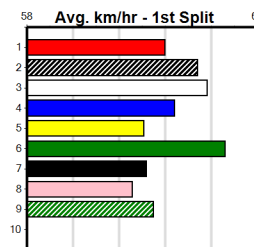

Owner(s):

Winning Distances: < 300m (0) 300 - 399m (0) 400 - 499m (0) 500 - 599m (0) 600 - 699m (0) > 700m (0)

Winning Weights:

Box History

RSN GREY AREAS - WEDNESDAY & FRIDAY

Distance: 450m, Race Type: Grade 5, Total Prizemoney: \$2,925
1st: \$1,950, 2nd: \$600, 3rd: \$300, 4th: \$75