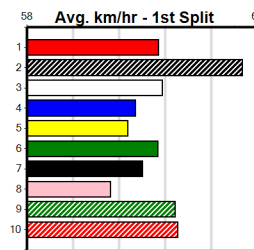

TOPCAT VIDEO VETERANS (250+RANK)

Distance: 390m, Race Type: S/E Veteran, Total Prizemoney: $2,925
1st: $1,950, 2nd: $600, 3rd: $300, 4th: $75

Watchdog Tips:

Bet:

Form Box	Wgt	Dist	Track	Date	Time	BON	Margin	1st/2nd (Time)	PIR	Checked	Comment	WR	Split 1	S/P	Grade

1 SCARLETT'S GEM (NSW)[5]

BEF Bitch Nov-20 Sire: ZAMBORA BROCKIE Dam: IONA CHAMPION Trainer: John Mangion (Numurkah)

Owner(s): J Mangion
Winning Distances: < 300m (0) 300 - 399m (0) 400 - 499m (4) 500 - 599m (2) 600 - 699m (0) > 700m (0)
Winning Weights: 24.1(1) 24.6(1) 25.0(1) 25.1(2) 25.3(1)

7th (2)	25.5	410	HOR	R9	24-Sep-24	23.94	22.93	7.00L NUMEROUS (23.47)	M/65	.	.	.	10.75	$55.10	5H	
5th (2)	25.2	410	HOR	R7	01-Oct-24	23.63	22.85	9.00L ZIPPING POITIER (23.03)	M/45	.	.	.	10.44	$88.30	X45	
F (7)	25.3	390	SHP	R3	07-Oct-24	0.00	22.08	. RIPPER RILEY (22.23)	.	.	V14	.	.	$45.80	5H	
3rd (4)	25.3	410	HOR	R12	22-Oct-24	23.82	22.99	3.5L NAPIER BALE (23.59)	M/22	.	.	.	10.40	$14.20	5	
3rd (2)	25.3	425	BEN	R12	25-Oct-24	24.43	23.88	4.00L OPRAH BALE (24.15)	M/345	.	.	.	.	6.68	$21.50	5NP
5th (8)	25.0	425	BEN	R10	04-Nov-24	24.93	23.81	8.50L COLLINDA LAW (24.36)	S/766	.	.	.	.	6.90	$9.30	T3-5
7th (1)	25.0	390	SHP	R5	07-Nov-24	22.91	22.26	7.00L REDEMPTION ROCK (22.45)	M/67	.	.	.	.	8.68	$37.10	T3-5
2nd (1)	25.2	425	BEN	R12	13-Nov-24	24.29	24.27	0.50L MICKLEJOHN (24.27)	M/111	.	.	.	.	6.58	$30.60	T3-5

Last 3 wins NOT included above

1st (1)	25.1	400	MAT	R8	11-Apr-24	22.54	22.32	2.50L LIDCOMBE BABE (22.73)	23	.	23	.	5.28	$7.50	5	
1st (1)	24.1	425	BEN	R7	08-Jun-24	24.47	24.27	0.75L THUNDER PIE (24.52)	S/332	.	.	.	.	6.73	$1.80	5
1st (3)	25.1	425	BEN	R12	21-Aug-24	24.30	24.10	5.50L MR. HA HA (24.68)	M/111	.	SW	.	.	6.70	$7.50	5

Box History

Bx	1st	2nd	3rd	4th	5th	6th	7th	8th
1	2	5	1	1	1	1	2	1
2	1	1	2	1	2	2	1	1
3	1	.	.	.	2	1	.	.
4	.	.	1	2	.	.	1	3
5	1	.	2	.	1	1	2	1
6	.	.	.	.	1	1	.	2
7	.	1	2	2	1	1	2	.
8	1	.	.	.	1	2	1	.

Prize Best Starts Trk/Dts APM: $14878.57, 22.72(7)-7/9/24, 62-6-0-8, 5-0-0-0, 2917