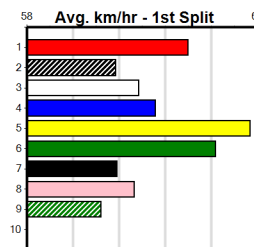

DREAMCHASERS - TICKETS ON SALE NOW

9

4:59PM

(VIC time)

Distance: 390m, Race Type: Mixed 6/7, Total Prizemoney: $2,925
1st: $1,950, 2nd: $600, 3rd: $300, 4th: $75

Watchdog Tips:

Bet:

Form Box	Wgt	Dist	Track	Date	Time	BON	Margin	1st/2nd (Time)	PIR	Checked	Comment	WR	Split 1	S/P	Grade

1

ASTON MERRICK [7]

BEBD Dog Mar-22 Sire: FERNANDO BALE Dam: ASTON TOPAZ Trainer: Natasha Fullerton (Long Gully)

Owner(s): R Borda
Winning Distances: < 300m (0) 300 - 399m (1) 400 - 499m (0) 500 - 599m (0) 600 - 699m (0) > 700m (0)
Winning Weights: 31.3(1)

3rd (4)	31.2	350	HVL	R1	07-Jul-24	19.81	19.16	4.25L SLICK NICK (19.52)	Q/1	VO	6.52	$5.10 M
7th (4)	31.3	300	HVL	R1	14-Jul-24	17.91	16.69	12.00 PLAYBACK (17.10)	M/7		4.28	$3.20 M
3rd (3)	31.4	390	SHP	R2	01-Aug-24	22.78	22.17	1.75L BLACK SERIES (22.68)	M/12		8.51	$4.40 T3-M
2nd (3)	31.7	300	HVL	R1	11-Aug-24	17.00	16.65	0.25L MR. OTTO (16.99)	M/1		3.97	$3.20 M
5th (7)	31.8	390	SHP	R2	26-Aug-24	23.15	22.16	3.00L DARRA SAPPHIRE (22.94)	M/13		8.64	$4.90 MH
2nd (4)	30.7	300	HVL	R2	06-Oct-24	17.02	16.60	1.00L LITTLE TRUCK (16.96)	M/6		3.99	$2.50 M
1st (5)	31.3	390	SHP	R2	14-Oct-24	22.45	21.74	2.75L SPECIAL PLAYERS (22.64)	Q/11		8.47	$3.00 M
8th (8)	31.6	390	BAL	R12	24-Oct-24	23.15	22.08	13.00 LITTLE DARL (22.26)	S/87		8.75	$15.00 7

Last 3 wins NOT included above

Box History

Bx	1st	2nd	3rd	4th	5th	6th	7th	8th
1								
2								
3								1
4		1	1					
5		1	2				1	
6	1							
7								1
8								1

Prize Best Starts Trk/Dts APM

$4070.00
22.45(5)-14/10/24
14-1-2-5
6-1-0-3
2550

2

BONE SHAKER [7]

BE Dog Mar-22 Sire: FERNANDO BALE Dam: PRINCESS KIWI Trainer: Jordan Formosa (Heathcote)

Owner(s): M Palmer
Winning Distances: < 300m (0) 300 - 399m (1) 400 - 499m (0) 500 - 599m (0) 600 - 699m (0) > 700m (0)
Winning Weights: 29.8(1)

2nd (6)	32.1	390	SHP	R10	03-Oct-24	22.64	22.08	2.00L HILLBILLY ROCKY (22.50)	S/53		8.82	$2.00 T3-7
4th (7)	31.6	390	SHP	R9	07-Oct-24	22.70	22.08	2.75L HIGHWAY HOOLIGAN (22.51)	M/65		8.71	$17.40 X67
2nd (8)	31.8	390	SHP	R11	10-Oct-24	22.34	22.16	0.25L ZESTY BOY (22.33)	M/22		8.54	$4.90 X67
5th (6)	31.9	390	SHP	R3	14-Oct-24	22.97	21.74	9.50L LEONESSA (22.32)	M/55		8.80	$13.70 X67
5th (3)	31.5	425	BEN	R9	29-Oct-24	24.86	24.05	8.00L KRAKEN TILLY (24.30)	M/434		6.78	$6.10 7
7th (3)	32.0	390	BAL	R10	04-Nov-24	23.23	22.43	8.50L THERMAL FLICKER (22.66)	M/55		8.86	$3.40 T3-7
4th (4)	31.7	390	BAL	R9	11-Nov-24	22.72	22.11	3.5L CONNOR'S FLYER (22.49)	M/76		8.70	$11.50 T3-7
2nd (4)	31.7	425	BEN	R3	13-Nov-24	24.94	24.27	2.25L AUSSIE FLAME (24.80)	M/642		6.88	$3.10 T3-7

Last 3 wins NOT included above

Box History

Bx	1st	2nd	3rd	4th	5th	6th	7th	8th
1		1			2			
2		1	2					
3		2			1			2
4		3		2				1
5		1			1	1		
6		3			1		1	1
7	1	2	1	1				
8		1	2			1		

Prize Best Starts Trk/Dts APM

$10315.00
22.22(7)-5/8/24
35-1-14-5
26-1-13-4
4580