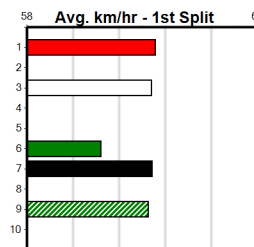

1
2:14PM
(VIC time)

Distance: 390m, Race Type: Maiden, Total Prizemoney: $2,535
1st: $1,680, 2nd: $520, 3rd: $260, 4th: $75

Watchdog Tips: ☐ ☐ ☐ ☐ ☐ **Bet:** ☐

1

BOTH SIDES [M]
BK Dog Sep-22 Sire: SHIMA SHINE Dam: JAZZ OPERA Trainer: Justin Nolan (Devon Meadows)
Owner(s): N Presutto
Winning Distances: < 300m (0) 300 - 399m (0) 400 - 499m (0) 500 - 599m (0) 600 - 699m (0) > 700m (0)
Winning Weights:
3rd (1) 33.6 435 SLE R1 03-Nov-24 25.25 24.26 3.5L JUMBUK JOHNNY (25.02) Q/243 5.32 $2.90 M
3rd (3) 33.7 400 WGL R1 12-Nov-24 23.16 22.37 1.75L ASTON OUTLAY (23.04) M/23 8.60 $10.30 M

Box History

Bx	1st	2nd	3rd	4th	5th	6th	7th	8th
1			1					
2								
3			1					
4								
5								
6								
7								
8								

Prize Best $520.00 FSH
Starts 2-0-0-2
Trk/Dts 0-0-0-0
APM 520

Last 3 wins NOT included above

2

GREYSYND TANIA [M]
BK Bitch Feb-23 Sire: BEWILDERING Dam: EAST STREET Trainer: Michael Chilcott (Heathcote)
Owner(s): Greysynd Racing (SYN), W Owen, J Chilcott, A Long
Winning Distances: < 300m (0) 300 - 399m (0) 400 - 499m (0) 500 - 599m (0) 600 - 699m (0) > 700m (0)
Winning Weights:

Box History

Bx	1st	2nd	3rd	4th	5th	6th	7th	8th
1								
2								
3								
4								
5								
6								
7								
8								

Prize Best $0 FSH
Starts 0-0-0-0
Trk/Dts 0-0-0-0
APM 0

Last 3 wins NOT included above

3

DOOKIE DIVA [M]
WBK Bitch Nov-22 Sire: KOBLENZ Dam: NICKY NEO Trainer: Roslyn Russell (Tatura)
Owner(s): R Russell
Winning Distances: < 300m (0) 300 - 399m (0) 400 - 499m (0) 500 - 599m (0) 600 - 699m (0) > 700m (0)
Winning Weights:
2nd (5) 25.1 390 SHP R1 11-Nov-24 22.61 21.77 1.5L MARIONVALE KEV (22.53) M/42 8.78 $8.90 M

Box History

Bx	1st	2nd	3rd	4th	5th	6th	7th	8th
1								
2								
3								
4								
5		1						
6								
7								
8								

Prize Best $520.00
Starts 22.61(5)-11/11/24
Trk/Dts 1-0-1-0
APM 520

Last 3 wins NOT included above

4

SHE'S GOT SASS [M]
BK Bitch Sep-22 Sire: KOBLENZ Dam: SHE'S GOT BOUNCE Trainer: Anthony Clarke-bruce (Strathmert)
Owner(s): A Clarke-bruce
Winning Distances: < 300m (0) 300 - 399m (0) 400 - 499m (0) 500 - 599m (0) 600 - 699m (0) > 700m (0)
Winning Weights:

Box History

Bx	1st	2nd	3rd	4th	5th	6th	7th	8th
1								
2								
3								
4								
5								
6								
7								
8								

Prize Best $0 FSH
Starts 0-0-0-0
Trk/Dts 0-0-0-0
APM 0

Last 3 wins NOT included above

5

THERMAL SPARK [M]
LTBD Bitch Jan-23 Sire: AUSSIE INFRARED Dam: FAUN FLAME Trainer: Cameron Taylor (Neilborough)
Owner(s): Big Three (SYN), M Dennis, B Wright, M Bolger
Winning Distances: < 300m (0) 300 - 399m (0) 400 - 499m (0) 500 - 599m (0) 600 - 699m (0) > 700m (0)
Winning Weights:

Box History

Bx	1st	2nd	3rd	4th	5th	6th	7th	8th
1								
2								
3								
4								
5								
6								
7								
8								

Prize Best $0 FSH
Starts 0-0-0-0
Trk/Dts 0-0-0-0
APM 0

Last 3 wins NOT included above