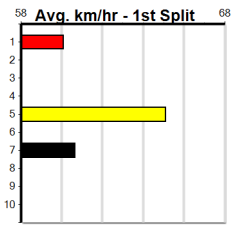

1	2	3	4	5	6	7	8

Sandown (SAP)

GRV VICBRED MAIDEN SERIES HT4

Distance: 515m, Race Type: Maiden Heat, Total Prizemoney: \$2,860

1st: \$1,900, 2nd: \$590, 3rd: \$295, 4th: \$75

4

8:01PM

(VIC time)