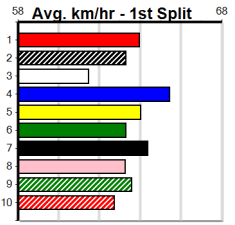

Sandown (SAP)

THR33 SERIES HT1

Distance: 515m, Race Type: Grade 5 Tier 3 Heat , Total Prizemoney: $3,340
1st: $2,230, 2nd: $690, 3rd: $345, 4th: $75

5

8:23PM

(VIC time)

Watchdog Tips:

0 0 0 0

Bet:

Main table containing race details for 10 races, including horse names, trainers, times, and winning boxes.