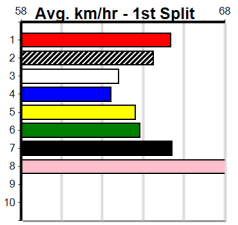

SPORTSBET MAKE IT A MULTI

Distance: 595m, Race Type: Grade 5, Total Prizemoney: $3,940
1st: $2,640, 2nd: $815, 3rd: $410, 4th: $75

6
8:41PM
(VIC time)

Watchdog Tips:

0 0 0 0 Bet: .