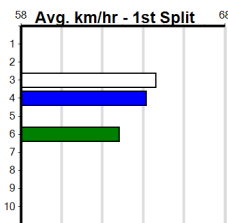

Distance	Grade	Avg. Time
515m	Mixed 4/5	29.64
515m	Grade 5	29.82
515m	Grade 6	29.84
515m	Maiden Heat	29.92
515m	Grade 7	29.93
515m	Grade 5 Tier 3 Heat	29.99
595m	Grade 5	34.67

Track Record:

Distance	Time	Greyhound	Date Set
515m	28.790	ASTON RUPEE	09-Sep-21
595m	33.562	COLLINDA PATTY	15-Aug-21
715m	41.157	HERE'S TEARS	30-Jan-20

Download Now

Mobile Form Guide

Sandown

Sandown (SAP)

GRV VICBRED MAIDEN SERIES HT1

Distance: 515m, Race Type: Maiden Heat, Total Prizemoney: \$2,860

1st: \$1,900, 2nd: \$590, 3rd: \$295, 4th: \$75

1