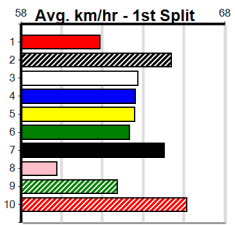

THR33 SERIES HT3

Distance: 515m, Race Type: Grade 5 Tier 3 Heat , Total Prizemoney: $3,340
1st: $2,230, 2nd: $690, 3rd: $345, 4th: $75

12
10:31PM
(VIC time)

Watchdog Tips: 0 0 0 0 **Bet:** .