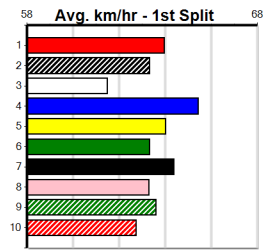

10

THR33 SERIES HT1

5

8:23PM

(VIC time)

Distance: 515m, Race Type: Grade 5 Tier 3 Heat , Total Prizemoney: \$3,340
1st: \$2,230, 2nd: \$690, 3rd: \$345, 4th: \$75

Watchdog Tips:

Bet: