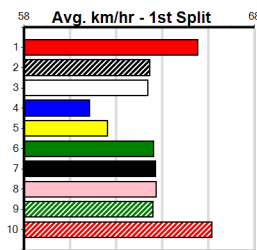

11

10:11PM

(VIC time)

Distance: 515m, Race Type: Grade 5 Tier 3 Heat , Total Prizemoney: $3,340
1st: $2,230, 2nd: $690, 3rd: $345, 4th: $75

Watchdog Tips: ☐ ☐ ☐ ☐

Bet:

Form Box	Wgt	Dist	Track	Date	Time	BON	Margin	1st/2nd (Time)	PIR	Checked	Comment	WR	Split 1	S/P	Grade		
1	PENNY'S JADE [5]																
	BE Bitch			Dec-20		Sire: BERNARDO			Dam: MY DEWANA PENNY			Trainer: Ronald Martin (Albion)					
	Owner(s): R Martin																
	Winning Distances: < 300m (0) 300 - 399m (1) 400 - 499m (0) 500 - 599m (7) 600 - 699m (0) > 700m (0)																
	Winning Weights: 26.4(1) 26.5(1) 26.8(1) 27.1(1) 27.2(1) 27.4(1) 27.6(2)																
	2nd (7)	27.3	525	MEP	R7	28-Aug-24	30.57	29.95	5.00L	WHERE IS HE (30.22)	M/2222			5.22	$8.70	5	
	7th (4)	27.1	525	MEP	R12	04-Sep-24	31.10	30.09	10.00	CLOUD SCOOTIN' (30.41)	M/5336			5.27	$5.40	T3-5	
	6th (4)	27.2	525	MEP	R12	11-Sep-24	31.23	30.15	12.00	DIMORA CRUZ (30.44)	Q/7555		SW	5.35	$7.40	T3-5	
	2nd (2)	27.2	515	SAP	R9	21-Oct-24	30.05	29.38	1.00L	WANDANA LAD (29.98)	Q/2122			5.15	$6.20	5NP	
	2nd (2)	27.7	515	SAP	R12	28-Oct-24	30.09	29.42	1.25L	BUSHMAN'S ARCHIE (30.01)	Q/2222			5.12	$2.20	5NP	
	5th (8)	27.7	450	BAL	R11	31-Oct-24	26.12	25.08	3.75L	LADY REPLICAS (25.86)	Q/344			6.67	$7.40	T3-5	
	2nd (2)	28.0	525	MEP	R11	06-Nov-24	30.66	29.90	1.00L	REGENERATE (30.59)	Q/1111			5.12	$3.10	T3-5	
	2nd (1)	27.6	515	SAP	R11	11-Nov-24	30.13	29.47	2.25L	FORBES SUPREME (29.98)	Q/1112			5.11	$3.90	5NP	
	Last 3 wins NOT included above																
	1st (4)	27.1	525	MEP	R6	14-Feb-24	30.59	30.06	0.75L	CARIBBEAN (30.64)	Q/1111			5.15	$3.20	5	
1st (8)	27.4	525	MEP	R12	15-May-24	30.48	30.12	0.10L	FREEMAN BALE (30.49)	M/1111			5.13	$1.60	T3-5		
1st (8)	27.6	525	MEP	R11	31-Jul-24	30.59	29.92	1.5L	RUN FOR SHELTER (30.69)	Q/1111			5.17	$14.40	X45		

Box History									
Bx	1st	2nd	3rd	4th	5th	6th	7th	8th	
1	1	3	2	1	1				
2		3			2			2	
3		2	1			2			
4	1				2	1	2	1	
5	2	2	1	2		1	2		
6		2		1	2	1	1	1	
7	1	2	2	1	1	1	1	1	
8	3		1	1	1		1	1	
Prize Best		$33115.00							
Starts		29.61(6)-11/6/23							
Trk/Dts		61-8-14-5							
APM		9-0-6-0						7811