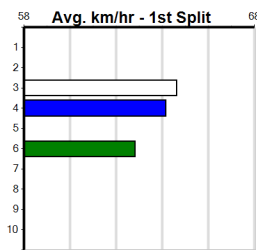

GRV VICBRED MAIDEN SERIES HT1

1

6:59PM

(VIC time)

Distance: 515m, Race Type: Maiden Heat, Total Prizemoney: $2,860
1st: $1,900, 2nd: $590, 3rd: $295, 4th: $75

Watchdog Tips: ☐ ☐ ☐ ☐ ☐ Bet:

1

ASTON FREDDIE [M]
BK Dog Apr-23 Sire: HOOKED ON SCOTCH Dam: ASTON SUZETTE Trainer: Vicki Wisener (Devon Meadows)
Owner(s): R Borda
Winning Distances: < 300m (0) 300 - 399m (0) 400 - 499m (0) 500 - 599m (0) 600 - 699m (0) > 700m (0)
Winning Weights:

Bx	1st	2nd	3rd	4th	5th	6th	7th	8th
1								
2								
3								
4								
5								
6								
7								
8								

Last 3 wins NOT included above

Prize Best							$0
Starts							FSH
Trk/Dts							0-0-0-0
APM							0-0-0-0

2

CANYA KELSEY [M]
RF Bitch May-23 Sire: FERAL FRANKY Dam: FREEDOM LEAGUE Trainer: Matthew Marshall (Darley)
Owner(s): G Ebenezer
Winning Distances: < 300m (0) 300 - 399m (0) 400 - 499m (0) 500 - 599m (0) 600 - 699m (0) > 700m (0)
Winning Weights:

Bx	1st	2nd	3rd	4th	5th	6th	7th	8th
1								
2								
3								
4								
5								
6								
7								
8								

Last 3 wins NOT included above

Prize Best							$0
Starts							FSH
Trk/Dts							0-0-0-0
APM							0-0-0-0

3

GRAND CASSIAN [M]
BK Dog Sep-22 Sire: BERNARDO Dam: IN ORBIT Trainer: Robert Conway (Bunyip)
Owner(s): R Conway
Winning Distances: < 300m (0) 300 - 399m (0) 400 - 499m (0) 500 - 599m (0) 600 - 699m (0) > 700m (0)
Winning Weights:

Bx	1st	2nd	3rd	4th	5th	6th	7th	8th
1		2						
2								
3				2				
4						1		
5				1				
6								
7			1		1			
8		1						

Last 3 wins NOT included above

Prize Best							$1945.00
Starts							FSH
Trk/Dts							9-0-3-1
APM							0-0-0-0

4

WHATEVER JUNIOR [M]
BK Dog Feb-23 Sire: ASTON RUPEE Dam: WHATEVER I WANT Trainer: Adam Hellenen (Blind Bight)
Owner(s): A Hellenen
Winning Distances: < 300m (0) 300 - 399m (0) 400 - 499m (0) 500 - 599m (0) 600 - 699m (0) > 700m (0)
Winning Weights:

Bx	1st	2nd	3rd	4th	5th	6th	7th	8th
1								
2								
3								
4								
5								
6						1		
7								
8								

Last 3 wins NOT included above

Prize Best							$0.00
Starts							FSH
Trk/Dts							1-0-0-0
APM							0-0-0-0

5

*** VACANT BOX ***
Sire: Dam: Trainer:
Owner(s):
Winning Distances: < 300m (0) 300 - 399m (0) 400 - 499m (0) 500 - 599m (0) 600 - 699m (0) > 700m (0)
Winning Weights:

Box History