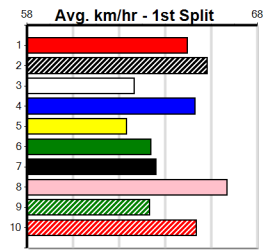

SB MELBOURNE CUP HEATS SATURDAY

7

8:59PM

(VIC time)

Distance: 515m, Race Type: Grade 5, Total Prizemoney: \$3,340
1st: \$2,230, 2nd: \$690, 3rd: \$345, 4th: \$75

Watchdog Tips:

Bet:

Form Box	Wgt	Dist	Track	Date	Time	BON	Margin	1st/2nd (Time)	PIR	Checked	Comment	WR	Split 1	S/P	Grade
----------	-----	------	-------	------	------	-----	--------	----------------	-----	---------	---------	----	---------	-----	-------