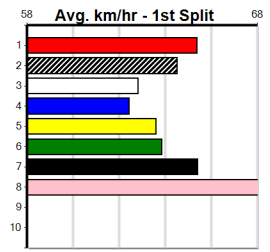

6

8:41PM

(VIC time)

Distance: 595m, Race Type: Grade 5, Total Prizemoney: $3,940
1st: $2,640, 2nd: $815, 3rd: $410, 4th: $75

Watchdog Tips:

Bet:

Form Box Wgt Dist Track Date Time BON Margin 1st/2nd (Time) PIR Checked Comment W/R Split 1 S/P Grade

MAGIC DARK STAR [5]
BK Bitch Jan-22 Sire: FABREGAS Dam: TAPESTRY TEARS
Owner(s): Magical Speed (SYN), T Johnson, E Scott, L Scott
Trainer: Greg Johnson (Point Cook)
Box History table and Prize Best Starts table included.

CASHING OUT [5]
BK Dog Aug-22 Sire: ASTON RUPEE Dam: CHRISTMAS MAGIC
Owner(s): D Carroll
Trainer: Vicki Wisener (Devon Meadows)
Box History table and Prize Best Starts table included.

MIXED DOZEN [5]
BK Dog May-21 Sire: FERNANDO BALE Dam: PEPPER SHIRAZ
Owner(s): L Smith
Trainer: Lyn Smith (Nambrok)
Box History table and Prize Best Starts table included.

NACHO COOKIE (NSW)[5]
BK Bitch Dec-21 Sire: SUPERIOR PANAMA Dam: FIX YOUR TIARA
Owner(s): D Sadler
Trainer: Donna Sadler (Koo Wee Rup Nth)
Box History table and Prize Best Starts table included.

BEAUTIFUL STORY [5]
F Dog May-22 Sire: FERNANDO BALE Dam: FRONT PAGE NEWS
Owner(s): G Alvaro
Trainer: Paul Abela (Parwan)
Box History table and Prize Best Starts table included.

1

2

3

4

5