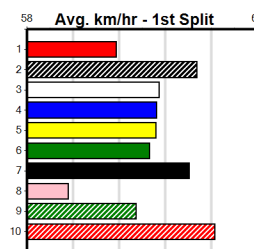

THR33 SERIES HT3

12 10:31PM

Distance: 515m, Race Type: Grade 5 Tier 3 Heat, Total Prizemoney: $3,340
1st: $2,230, 2nd: $690, 3rd: $345, 4th: $75

(VIC time)

Watchdog Tips:

Bet:

Form Box	Wgt	Dist	Track	Date	Time	BON	Margin	1st/2nd (Time)	PIR	Checked	Comment	WR	Split 1	S/P	Grade

SAKURA RYKER [5] Biks

BK Bitch **May-21** Sire: **BARCIA BALE** Dam: **LIBBY'S DREAM** Trainer: **Gavin Burke (Alberton West)**

Owner(s): Palm Ridge Friends (SYN), L Burke, G Harris
Winning Distances: < 300m (0) 300 - 399m (2) 400 - 499m (3) 500 - 599m (0) 600 - 699m (0) > 700m (0)

Winning Weights: 30.7(1) 30.9(2) 31.1(1) 31.2(1)

3rd (4)	31.2	435	SLE	R7	14-Aug-24	24.77	24.45	0.75L AUDACIOUS LIVVY (24.73)	M/544	.	.	.	5.38	$6.10	5
4th (7)	31.4	435	SLE	R12	21-Aug-24	25.42	24.64	7.00L OUR YOGI (24.95)	M/844	.	.	.	5.55	$5.20	5
4th (7)	30.6	435	SLE	R10	08-Sep-24	24.88	24.13	2.00L OUR MABEL (24.74)	M/755	.	.	.	5.42	$10.90	5
7th (5)	31.0	435	SLE	R8	18-Sep-24	25.74	24.68	13.00 QUENARA BALE (24.86)	M/477	.	.	.	5.36	$17.90	T3-5
5th (1)	31.0	435	SLE	R11	29-Sep-24	25.14	24.44	7.00L CAILAH'S PISTOL (24.68)	S/576	.	.	.	5.42	$17.80	5
1st (1)	30.7	435	SLE	R7	18-Oct-24	24.65	24.54	1.25L KELLI (24.73)	M/211	.	SW	.	5.27	$3.90	T3-5
7th (1)	31.0	435	SLE	R5	27-Oct-24	25.15	24.09	9.00L GOT THE LOT (24.53)	M/677	.	.	.	5.36	$15.80	5H
6th (5)	30.4	515	SAP	R11	11-Nov-24	30.54	29.47	8.00L FORBES SUPREME (29.98)	M/5666	.	.	.	5.24	$20.90	5NP

Last 3 wins NOT included above

1st (5)	31.2	395	TRA	R10	01-May-23	22.43	22.32	0.25L AUTHENTIC (22.44)	M/653	.	.	.	3.93	$3.00	T3-RW
1st (8)	30.9	450	TRA	R5	22-May-23	25.71	25.59	1.00L CONTRALTO (25.78)	M/421	.	.	.	6.87	$3.80	T3-RW
1st (4)	31.1	395	TRA	R10	23-Jun-23	22.68	22.12	2.75L DR. DOT (22.86)	M/311	.	.	.	3.85	$4.70	RW

Box History

Bx	1st	2nd	3rd	4th	5th	6th	7th	8th
1	1	1	2	1	1			1
2	1	1						1
3		1	1	1	1	2	1	
4	1		2			1		
5	1		1				1	1
6		2						1
7		1		2				1
8	1	1	1	1	1	1		

Prize Best Starts Trk/Dts APM

$14585.00
30.54(5)-11/11/24
39-5-7-7
2-0-0-0
2030