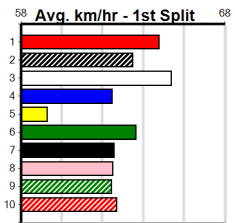

SPORTSBET SAME RACE MULTI (250+ RA

12

9:23PM

(VIC time)

Distance: 400m, Race Type: Grade 5, Total Prizemoney: $1,530
1st: $1,000, 2nd: $320, 3rd: $160, 4th: $50

Watchdog Tips: **0 0 0 0** Bet: **0**