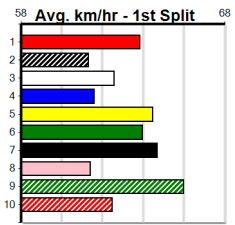

Winning Boxes							
1	2	3	4	5	6	7	8

Geelong

MERV JENNINGS SIGNS (250+ RANK)

Distance: 400m, Race Type: Grade 5, Total Prizemoney: \$1,530
1st: \$1,000, 2nd: \$320, 3rd: \$160, 4th: \$50

3

6:22PM
(VIC time)