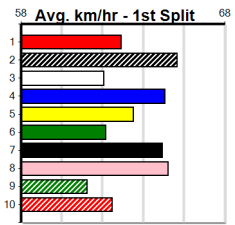

MELBOURNE CONTAINER PARK (250+ RA)

Distance: 460m, Race Type: Grade 5, Total Prizemoney: $1,530
1st: $1,000, 2nd: $320, 3rd: $160, 4th: $50

8

8:06PM

(VIC time)

Watchdog Tips: 0 0 0 0 **Bet:** .