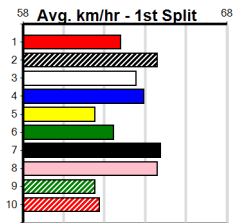

Watchdog Tips:

0 0 0 0

Bet: