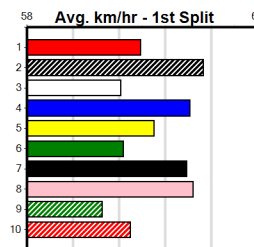

MELBOURNE CONTAINER PARK (250+ RANK)

Distance: 460m, Race Type: Grade 5, Total Prizemoney: $1,530
1st: $1,000, 2nd: $320, 3rd: $160, 4th: $50

Watchdog Tips:

Bet:

Form Box	Wgt	Dist	Track	Date	Time	BON	Margin	1st/2nd (Time)	PIR	Checked	Comment	WR	Split 1	S/P	Grade

BOROUGH BANKER (NSW)[5]

BK Dog May-22 Sire: BARCIA BALE Dam: MRS. MOUSE
Owner(s): Adsa's helpers (SYN), B Blood, C Mcinerney, R Salter
Trainer: Mark Johnson (Ross Creek)
Winning Distances: < 300m (0) 300 - 399m (1) 400 - 499m (6) 500 - 599m (1) 600 - 699m (0) > 700m (0)
Winning Weights: 34.3(2) 34.4(2) 34.5(2) 35.3(1) 36.0(1)

6th (3)	35.6	520	GEL	R8	28-Sep-24	30.60	29.97	9.00L GROOVEBIRD (29.97)	M/4556	.	.	.	5.50	$19.50	X45
5th (6)	36.2	450	BAL	R6	14-Oct-24	25.93	25.41	6.00L BACK TO SCRATCH (25.54)	S/877	.	.	.	6.82	$3.50	T3-5
1st (5)	36.0	450	BAL	R8	21-Oct-24	25.59	25.58	0.50L GUNAI BOLD (25.62)	M/621	.	SW	.	6.77	$4.90	T3-5
6th (4)	35.7	460	GEL	R5	25-Oct-24	26.64	25.63	11.00 SEAGULL ROCK (25.91)	M/776	.	.	.	6.74	$37.40	SH
4th (8)	35.6	460	GEL	R5	01-Nov-24	26.23	25.97	3.75L LEON'S ENTITY (25.97)	M/665	.	.	.	6.80	$21.50	5
5th (5)	35.8	520	GEL	R8	08-Nov-24	30.32	29.86	7.00L WERRIS BALE (29.86)	M/4434	.	.	.	5.51	$42.40	X45
6th (1)	36.3	545	BAL	R8	13-Nov-24	31.54	31.28	3.75L VOSS ALI (31.28)	M/5556	.	.	.	6.90	$6.40	X45
5th (6)	35.5	390	WBL	R10	21-Nov-24	22.24	21.81	6.50L DESCRIPTION (21.81)	S/77	.	SW	.	8.83	$66.80	X34

Last 3 wins NOT included above

1st (6)	34.3	450	WBL	R7	11-Apr-24	25.52	25.08	0.75L ASTON AURELIA (25.56)	S/644	.	.	.	6.87	$5.90	5
1st (2)	34.5	450	WBL	R8	23-May-24	25.23	25.15	2.75L CREATOR (25.42)	M/221	.	.	.	6.67	$3.00	X45
1st (3)	35.3	545	BAL	R8	31-Jul-24	31.28	30.95	6.00L YOUR COLOUR ROOM	M/4411	.	.	.	6.94	$9.40	S

Box History

Bx	1st	2nd	3rd	4th	5th	6th	7th	8th
1	1	1	1	1	2			
2	2			1	1			
3	1			1	1	2	1	
4		1	2			1		
5	2	1		1	1			
6	1		2	2				
7							1	
8	1			2	1	1	1	

Prize Best Starts Trk/Dts APM: $17790.00, 26.23(8)-11/1/24, 36-8-2-5, 4-0-0-1, 5618