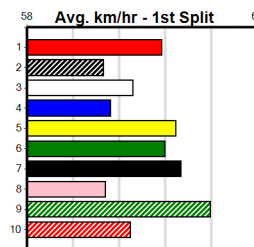

MERV JENNINGS SIGNS (250+ RANK)

Distance: 400m, Race Type: Grade 5, Total Prizemoney: $1,530
1st: $1,000, 2nd: $320, 3rd: $160, 4th: $50

Watchdog Tips:

Bet:

Form Box	Wgt	Dist	Track	Date	Time	BON	Margin	1st/2nd (Time)	PIR	Checked	Comment	WR	Split 1	S/P	Grade

1 ROOSTER LEGS [5]

RBD Dog Oct-21 **Sire: KINLOCH BRAE** **Dam: PHANTOM MIME** **Trainer: Kathleen Boyle (Lethbridge)**

Owner(s): K Boyle
Winning Distances: < 300m (0) 300 - 399m (1) 400 - 499m (2) 500 - 599m (0) 600 - 699m (0) > 700m (0)
Winning Weights: 32.0(1) 32.2(1) 32.5(1)

3rd (3)	31.8	450	BAL	R9	27-Feb-24	25.69	25.23	1.75L ROUGE KNIGHT (25.58)	M/433	.	.	.	6.69	$9.10	X67
7th (3)	31.8	400	GEL	R3	22-Mar-24	23.39	22.53	10.00 LET'S WIN OLLIE (22.72)	M/77	.	.	W	8.76	$4.00	X67
3rd (5)	31.5	450	WBL	R9	11-Apr-24	26.02	25.08	6.50L VALLETTA DASH (25.56)	M/322	.	.	.	6.90	$3.50	X67
8th (3)	31.1	390	WBL	R2	25-Apr-24	22.85	22.14	9.00L VARSITY BALE (22.24)	M/24	.	.	.	8.78	$4.20	X67
5th (1)	31.3	390	BAL	R5	06-May-24	23.27	21.89	12.00 AVISWOOD (22.50)	M/44	.	.	V7	8.79	$1.30	T3-RW
6th (3)	31.9	400	GEL	R4	22-Oct-24	23.62	22.43	7.50L CHICKEN BURGER (23.11)	M/44	.	.	.	8.75	$7.00	T3-6
1st (8)	32.2	400	GEL	R10	30-Oct-24	22.91	22.68	1.75L RIVERDALE CLYDE (23.02)	M/32	.	.	.	8.54	$4.30	6G
8th (5)	31.5	425	BEN	R4	15-Nov-24	25.01	23.97	15.00 RED EMPEROR (23.98)	M/788	.	.	.	6.77	$29.40	RWH

Last 3 wins NOT included above

1st (3)	32.5	300	HVL	R4	13-Dec-23	16.90	16.63	1.00L HUDSON FLYER (16.95)	M/2	.	.	.	3.94	$4.90	M
1st (1)	32.0	400	GEL	R11	20-Feb-24	22.58	22.58	2.50L TWO TOOTS (22.74)	Q/11	.	.	.	8.39	$4.50	T3-7

Box History

Bx	1st	2nd	3rd	4th	5th	6th	7th	8th
1	1				1			
2		1						
3	1		1			1	2	1
4								
5				1				1
6								
7								
8	1							

Prize Best Starts Trk/Dts APM: $4800.00, 22.58(1)-20/2/24, 13-3-1-2, 4-2-0-0, 1760