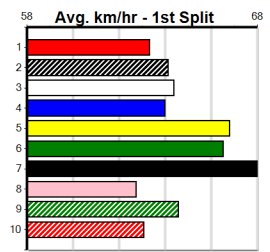

NP ELECTRICAL (250+ RANK)

Distance: 400m, Race Type: Mixed 4/5, Total Prizemoney: $1,530
1st: $1,000, 2nd: $320, 3rd: $160, 4th: $50

Watchdog Tips: ☐ ☐ ☐ ☐ ☐

Bet:

CRACKERJACK BERN [4]
BK Dog Nov-20 Sire: BERNARDO Dam: MAXIMUM OAKS Trainer: Craig Davis (Melton West)
Owner(s): C Davis
Winning Distances: < 300m (0) 300 - 399m (5) 400 - 499m (6) 500 - 599m (0) 600 - 699m (0) > 700m (0)
Winning Weights: 28.6(1) 28.7(1) 28.8(1) 29.3(1) 29.5(1) 29.9(1) 30.5(1) 30.7(1) 31.0(1) 31.1(1) 31.6(1)

Pl	Box	Dist	Track	Date	Time	BOB	Margin	1st/2nd (Time)	PIR	Checked	Comment	WR	Split 1	S/P	Grade	
6th	(7)	31.3	425	BEN	R11	25-Sep-24	24.66	24.05	5.00L	DEMON KYSAIAH (24.31)	Q/346	.	.	.	6.69	$10.60 5
7th	(2)	31.1	390	BAL	R13	30-Sep-24	22.88	22.39	6.50L	SHINY NEW TOY (22.44)	Q/67	.	.	.	8.73	$3.90 T3-5
1st	(6)	31.1	390	BAL	R3	14-Oct-24	22.61	22.18	1.25L	BRENDEN (22.68)	Q/11	.	SW	.	8.46	$4.50 T3-5
7th	(4)	30.8	425	BEN	R10	23-Oct-24	24.76	24.02	5.00L	PAW HUNTER (24.41)	M/788	.	.	.	6.81	$27.30 T3-5
2nd	(1)	31.2	390	BAL	R4	28-Oct-24	22.54	22.09	0.50L	HELLBOY (22.51)	Q/22	.	.	.	8.48	$3.80 T3-5
4th	(7)	31.4	390	SHP	R12	07-Nov-24	22.47	22.26	2.50L	FULL GLAMOUR (22.31)	M/34	.	.	.	8.54	$7.60 T3-5
2nd	(8)	31.4	390	SHP	R12	16-Nov-24	22.21	22.01	2.50L	GUNAI JEDI (22.04)	M/32	.	.	.	8.59	$3.70 5
1st	(6)	31.6	390	SHP	R4	23-Nov-24	22.32	21.91	1.00L	LITTLE MISS ENVY (22.39)	M/11	.	.	.	8.57	$2.40 5

Last 3 wins NOT included above

1st	(4)	30.7	400	GEL	R10	23-May-24	22.67	22.37	6.50L	VENTURA BALE (23.11)	M/11	.	.	.	8.47	$23.40 5
1st	(1)	30.5	390	BAL	R12	22-Jul-24	22.56	22.36	1.75L	ASTON SHERIFF (22.67)	M/22	.	.	.	8.67	$4.80 T3-5
1st	(2)	31.0	390	BAL	R11	05-Aug-24	22.44	22.44	1.75L	BERN'S BANJO (22.55)	Q/11	.	SW	.	8.49	$9.50 T3-5

Box History

Box	1st	2nd	3rd	4th	5th	6th	7th	8th
1	3	3	1	1	1	1	1	1
2	2	2	1	1	1	1	1	1
3	1	1	1	2	1	2	1	2
4	1	1	1	2	1	1	1	1
5	1	1	1	1	1	4	3	1
6	2	2	1	1	1	3	1	1
7	1	1	1	1	1	2	1	1
8	2	3	2	1	1	1	1	1

Prize Best Starts Trk/Dts APM: $18385.00, 22.67(4)-23/5/24, 67-11-11-6, 12-3-2-1, 4884