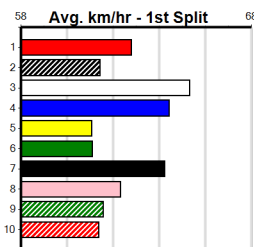

BEACHSIDE SECURITY (250+ RANK)

Distance: 460m, Race Type: Grade 7, Total Prizemoney: $1,530
1st: $1,000, 2nd: $320, 3rd: $160, 4th: $50

Watchdog Tips: ☐ ☐ ☐ ☐

Bet: ☐

Form Box	Wgt	Dist	Track	Date	Time	BON	Margin	1st/2nd (Time)	PIR	Checked	Comment	WR	Split 1	S/P	Grade

1

ROMAN EMPIRE [7]

BK Dog May-22 Sire: ZIPPING GARTH Dam: DREAMY EYES
Owner(s): Eye Candy (SYN), C Wilk, K Gorman Trainer: Judy Brereton (Tanjil South)
Winning Distances: < 300m (0) 300 - 399m (0) 400 - 499m (1) 500 - 599m (0) 600 - 699m (0) > 700m (0)

Winning Weights: 34.2(1)

8th (6)	32.3	350	HVL	R3	23-Sep-24	20.49	19.25	14.00 RAGING ELSA (19.56)	M/7	.	.	.	6.86	$145.60	T3-RW
5th (6)	33.1	425	BEN	R9	16-Oct-24	24.71	24.12	7.50L JAZZY BELLE (24.21)	M/334	.	.	.	6.77	$44.80	7
7th (6)	33.6	400	WGL	R3	24-Oct-24	23.70	22.95	9.50L PARUMBA JAZZMAN (23.05)	M/77	.	SW	.	8.91	$30.80	T3-7
4th (6)	33.6	400	WGL	R9	01-Nov-24	23.15	22.49	6.00L ARCHER TWO (22.73)	M/43	.	.	.	8.66	$69.30	7
6th (7)	33.7	400	WGL	R9	07-Nov-24	23.37	22.67	6.00L SHAUN LEE ROSE (22.96)	M/54	.	.	.	8.76	$30.40	T3-7
7th (4)	34.1	350	HVL	R4	11-Nov-24	20.33	19.38	6.50L NOIR SATIN (19.90)	M/4	.	.	.	6.70	$27.80	X67
7th (3)	33.8	400	WGL	R9	14-Nov-24	23.46	22.72	8.50L NO CHARGE (22.89)	M/76	.	.	.	8.80	$24.60	X67
2nd (5)	33.7	425	BEN	R10	20-Nov-24	24.51	24.19	1.5L GOT IMMUNITY (24.41)	M/422	.	.	.	6.68	$12.60	7

Last 3 wins NOT included above

1st (8)	34.2	400	WGL	R1	25-Jan-24	23.42	22.82	3.25L PREMIER PIE (23.64)	M/21	.	SW	.	8.71	$4.60	T3-M

Box History

Bx	1st	2nd	3rd	4th	5th	6th	7th	8th
1	1	1	1	2	2			
2					1	1	1	1
3								
4	1				1	2	1	
5		1						1
6				1	1	1	1	2
7						1		
8	1						1	1

Prize Best Starts Trk/Dts APM

$2195.00 FSH
29-1-3-1
0-0-0-0
883

2

TIMMY TIME [7]

BEED Dog Jan-22 Sire: FERNANDO BALE Dam: ZOOM OUT
Owner(s): C Hose Trainer: Cody Hose (Lara)
Winning Distances: < 300m (0) 300 - 399m (1) 400 - 499m (0) 500 - 599m (0) 600 - 699m (0) > 700m (0)

Winning Weights: 30.9(1)

1st (4)	30.9	390	BAL	R2	07-Oct-24	22.96	22.52	0.75L PAW WAITARA (23.00)	M/41	.	.	.	8.78	$5.20	T3-M
5th (4)	30.8	450	BAL	R10	14-Oct-24	26.61	25.41	5.50L OREGON HUTAN (26.26)	M/243	.	.	.	6.71	$12.50	T3-7
3rd (8)	30.8	390	BAL	R9	21-Oct-24	23.16	22.03	3.25L DELL MISTER (22.94)	M/23	.	.	.	8.66	$10.30	T3-7
7th (6)	30.5	425	BEN	R4	26-Oct-24	25.36	24.08	17.00 WE ARE ONE (24.17)	M/547	.	.	.	6.75	$12.70	7
3rd (6)	30.8	350	HVL	R9	01-Nov-24	20.01	19.69	4.75L ROWDY'S BEAST (19.69)	S/7	.	.	.	6.88	$5.30	T3-7
4th (2)	30.5	450	BAL	R6	07-Nov-24	26.24	25.56	9.50L MISS GEORGIE LEE (25.60)	S/754	.	.	.	6.94	$15.30	X67
6th (8)	30.6	400	GEL	R9	12-Nov-24	23.60	22.54	16.00 CRACKERJACK SCUD	S/86	.	.	.	8.80	$36.70	7
4th (4)	30.0	425	BEN	R3	20-Nov-24	24.60	24.19	5.00L WINE LOVER (24.26)	M/544	.	SW	.	6.81	$23.30	7

Last 3 wins NOT included above

Box History

Bx	1st	2nd	3rd	4th	5th	6th	7th	8th
1			1	1				
2				1		1	2	
3		1						
4	1			1	1			
5			2					
6			1	1				1
7							1	
8			1			1		

Prize Best Starts Trk/Dts APM

$2685.00 FSTD
18-1-1-5
0-0-0-0
1859