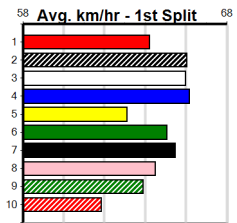

BOOK NOW FOR CALCUTTA NIGHT 23 NO

Distance: 595m, Race Type: Mixed 4/5, Total Prizemoney: \$4,445
 1st: \$2,990, 2nd: \$920, 3rd: \$460, 4th: \$75

6

7:42PM

(VIC time)

SHAKE IT OFF (2) owns a sizzling 34.08 PB here and she can atone for some luckless runs of late.
 CASHING OUT (8) was impressive two runs back and he will get plenty of room in the early stages.
 YASH BALE (1) is drawn to get the gun run