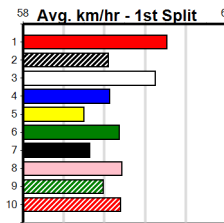

SANDOWN VET CLINIC (0-2 WINS)(300+ R

Distance: 595m, Race Type: Restricted Win, Total Prizemoney: \$3,940
1st: \$2,640, 2nd: \$815, 3rd: \$410, 4th: \$75

9

8:43PM

(VIC time)

GALLOPING RED (3) was a strong 29.84 winner here two runs back and he should be suited to this distance range. VIRAT (1) was far from disgraced at The Meadows and he is drawn to be prominent throughout. GOOD VIBES ONLY (6) has solid claims