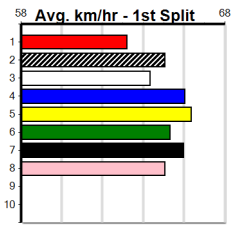

MELBOURNE CUP HEATS NIGHT 23 NOV

Distance: 515m, Race Type: Grade 5, Total Prizemoney: \$3,340
1st: \$2,230, 2nd: \$690, 3rd: \$345, 4th: \$75

7

8:02PM

(VIC time)

HIGHLY ALERT (6) has had little luck in stronger company of late and he should be able to regain some confidence. YAMANU BALE (1) was far from disgraced here last time and he is drawn to get all the breaks. ITHACAN GODDESS (7) has the pace to cross