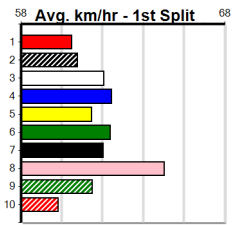

SHOOTOUT FRIDAY 15 NOVEMBER

Distance: 515m, Race Type: Maiden, Total Prizemoney: $2,860
1st: $1,900, 2nd: $590, 3rd: $295, 4th: $75

1
6:07PM
(VIC time)

SCOTCH TIME (6) has been placed in seven of 12 to date and he won't find an easier race to win.
TALK THAT TALK (4) has been solidly placed in her past two and she will continue to improve.
BENGAL BEAST (8) is drawn to get every chance

Watchdog Tips: **6** **4** **8** **5** **Bet:** **Box Quinella 4,6,8 ($10 for 333.33%)**