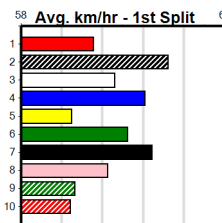

4

7:05PM

(VIC time)

SWEET BEE (2) was a dominant 28.88 Sale winner last time and she appears to be a nice prospect.
RED ROCKS BEAUTY (4) led for a long way at Geelong two runs back and she will continue to get stronger. FLYING PROUD (8) is a powerful type

Watchdog Tips:

2

4

8

7

Bet:

Win 2