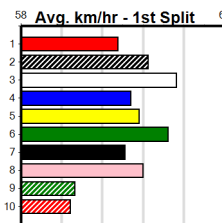

SPORTSBET HT1

Distance: 515m, Race Type: Mixed 6/7 Heat, Total Prizemoney: $3,340
1st: $2,230, 2nd: $690, 3rd: $345, 4th: $75

3

6:49PM

(VIC time)

FLYING BATTY (5) has been impressive at Warragul to date and she will be better for the run here two starts back. REALITY BEST (8) was far from disgraced last time and she is suited to this journey. BEST FOR LAST (4) is showing promise.

Watchdog Tips: **5** **8** **4** **6** **Bet:** **Box Quinella 4,5,8 ($10 for 333.33%)**