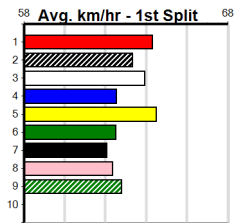

DREAMCHASERS - TICKETS ON SALE NOW

Distance: 515m, Race Type: Mixed 6/7, Total Prizemoney: \$3,340
1st: \$2,230, 2nd: \$690, 3rd: \$345, 4th: \$75

10

9:05PM

(VIC time)

MILES APART (8) has been dominant in his past two here and he appears to be a nice prospect.
FLEETWOOD KAZAK (5) has been consistent to date and he can settle near the speed.
JUDGEMENTAL (1) is showing some promise