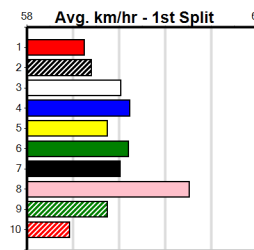

SHOOTOUT FRIDAY 15 NOVEMBER

1

6:07PM

(VIC time)

Distance: 515m, Race Type: Maiden, Total Prizemoney: $2,860
1st: $1,900, 2nd: $590, 3rd: $295, 4th: $75

SCOTCH TIME (6) has been placed in seven of 12 to date and he won't find an easier race to win.
TALK THAT TALK (4) has been solidly placed in her past two and she will continue to improve.
BENGAL BEAST (8) is drawn to get every chance

Watchdog Tips: **6** **4** **8** **5** **Bet:** Box Quinella 4,6,8 ($10 for 333.33%)

1

OLIVIA LEE ROSE [M] Well down the track on debut, prefer to watch **$12.00**
WF Bitch Dec-22 Sire: WHISKEY RIOT Dam: SUZIE ROSE Trainer: Sharon-lee Chignell (Rosedale)
Owner(s): S Chignell
Winning Distances: < 300m (0) 300 - 399m (0) 400 - 499m (0) 500 - 599m (0) 600 - 699m (0) > 700m (0)
Winning Weights:
7th (1) 27.9 435 SLE R1 27-Oct-24 25.36 24.09 15.00 REEL INFRARED (24.36) M/677 . . . VO . 5.43 $16.00 M

Box History

Bx	1st	2nd	3rd	4th	5th	6th	7th	8th
1							1	
2								
3								
4								
5								
6								
7								
8								

Prize Best $0.00 FSH
Starts 1-0-0-0
Trk/Dts 0-0-0-0
APM 0

Last 3 wins NOT included above

2

SHAGGY BEAR [M] Placed in only seven of 31 to date, prefer others **$16.00**
BD Dog Mar-22 Sire: ASTON DEE BEE Dam: TIME NO MONEY Trainer: Theo Van taarling (Tallygaroopna)
Owner(s): J Cleave
Winning Distances: < 300m (0) 300 - 399m (0) 400 - 499m (0) 500 - 599m (0) 600 - 699m (0) > 700m (0)
Winning Weights:
7th (7) 35.7 525 MEP R2 11-Sep-24 31.47 30.15 14.00 KIWI MAKAVELI (30.51) S/6666 . . . . 5.43 $48.40 MH
5th (4) 35.4 450 SHP R9 14-Sep-24 26.82 25.39 17.00 SHALL BE QUICK (25.70) S/876 . . . . 6.98 $37.90 M
4th (5) 35.2 300 HVL R3 22-Sep-24 17.28 16.59 1.75L ATHENIAN GODDESS (17.16) S/8 . . . . 4.30 $54.70 MH
4th (2) 35.3 425 BEN R2 25-Sep-24 24.77 24.05 7.50L BASEMENT (24.28) S/765 . . . . 6.89 $19.60 M
6th (2) 35.5 450 SHP R2 03-Oct-24 26.34 25.46 5.50L DARRA ROGUE (25.99) S/766 . . . . 7.16 $29.50 T3-M
4th (2) 35.1 500 BEN R1 09-Oct-24 29.40 28.32 13.00 KENNETH BALE (28.53) M/333 . . . . 6.86 $29.70 T3-M
3rd (7) 35.8 450 SHP R3 17-Oct-24 26.54 25.57 6.00L SPARKLE PANTS (26.15) S/776 . . . . 7.13 $13.00 T3-M
5th (3) 36.0 390 SHP R1 24-Oct-24 23.08 22.09 5.50L RIVER GEORGE (22.71) S/76 . . . . 9.00 $7.20 M

Box History

Bx	1st	2nd	3rd	4th	5th	6th	7th	8th
1				1				
2		1		2	2	1		
3			2	1	1	2	1	
4			1		1		2	
5			1	2				1
6						1		
7		2	2	2	1	1		
8								

Prize Best $1730.00 FSH
Starts 31-0-1-6
Trk/Dts 0-0-0-0
APM 1043

Last 3 wins NOT included above