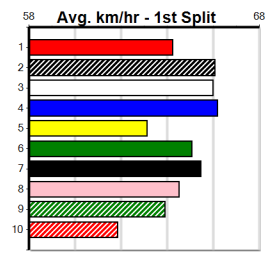

BOOK NOW FOR CALCUTTA NIGHT 23

Distance: 595m, Race Type: Mixed 4/5, Total Prizemoney: $4,445
1st: $2,990, 2nd: $920, 3rd: $460, 4th: $75

SHAKE IT OFF (2) owns a sizzling 34.08 PB here and she can atone for some luckless runs of late.
CASHING OUT (8) was impressive two runs back and he will get plenty of room in the early stages.
YASH BALE (1) is drawn to get the gun run

Watchdog Tips: 2 8 1 4 Bet: Win 2

YASH BALE (NSW)[5] Strong winner two runs back, well drawn, threat $4.60
BD Dog May-22 Sire: CHRISTO BALE Dam: QUINA BALE Trainer: Daniel Gibbons (Avalon)
Winning Distances: < 300m (0) 300 - 399m (0) 400 - 499m (3) 500 - 599m (2) 600 - 699m (1) > 700m (0)
Winning Weights: 35.9(1) 36.0(1) 36.3(1) 36.4(1) 36.5(1) 36.6(1)
5th (1) 36.8 460 GEL R7 13-Sep-24 26.41 25.59 12.00 ORLI BALE (25.60) M/445 . . . 6.79 $16.30 X45
4th (2) 36.6 515 SAN R11 19-Sep-24 30.38 29.57 8.50L DR. QUEENIE (29.82) S/5444 . . . 5.27 $5.20 S
5th (6) 36.4 515 SAN R12 26-Sep-24 30.28 29.29 7.00L ASTRONOMICA (29.81) S/8885 . . . SW 5.56 $6.20 S 5
3rd (2) 36.3 515 SAN R2 03-Oct-24 29.70 29.38 0.50L MY MAGIC MAN (29.67) M/6433 . . . 5.18 $12.60 S 5
3rd (2) 36.7 515 SAN R12 10-Oct-24 30.16 29.13 5.50L NACHO COOKIE (29.78) M/6543 . . . 5.25 $2.20 S 5
5th (2) 37.3 600 MEP R5 16-Oct-24 35.77 34.58 9.00L LANFRANCO (35.15) M/6767 . . . 9.51 $10.20 RWH
1st (2) 36.6 600 MEP R10 23-Oct-24 35.01 34.65 0.50L SCARLETT EXPRESS (35.03) M/2221 . . . 9.14 $5.80 S 5
5th (6) 36.8 595 SAP R5 28-Oct-24 34.74 34.07 9.50L ZIPPING KAI (34.07) M/4655 . . . 9.35 $15.20 RWH
Last 3 wins NOT included above
1st (6) 36.0 460 GEL R7 25-May-24 25.72 25.62 7.00L PERRY MARKERI (26.18) M/1111 . . . SW 6.66 $2.20 X67
1st (5) 36.3 525 MEP R6 29-May-24 30.36 29.92 1.75L SPECTRE BUSTER (30.48) S/6521 . . . W 5.23 $3.00 S 5
1st (6) 35.9 525 MEA R4 15-Jun-24 30.04 29.58 3.5L RAVEN PARROT (30.28) M/1111 . . . SW W 5.09 $4.90 S 5

SHAKE IT OFF [5] Quick PB here, can pounce on the arm, yes $2.80
BD Bitch Sep-21 Sire: FERNANDO BALE Dam: AMELIA CHRISTA Trainer: Robin Moore (Devon Meadows)
Winning Distances: < 300m (0) 300 - 399m (1) 400 - 499m (2) 500 - 599m (6) 600 - 699m (0) > 700m (0)
Winning Weights: 26.7(2) 26.9(1) 27.0(4) 27.1(1) 27.2(1)
1st (8) 27.0 595 SAN R2 16-May-24 34.08 34.08 0.50L ETHANOL VOLUME (34.10) M/1111 . . . VO 9.12 $5.40 S 5
5th (2) 26.5 600 MEA R4 25-May-24 35.04 34.17 11.00 EXPLODED (34.32) M/5555 . . . 9.51 $3.30 S 5
6th (3) 26.6 525 MEP R6 03-Jul-24 30.73 29.83 8.00L SON OF GHOST (30.19) M/2666 . . . 5.12 $3.20 SH 5
4th (3) 26.7 525 MEP R8 04-Sep-24 30.66 30.09 8.00L ASTON LORD (30.11) M/2554 . . . 5.10 $4.70 X45
5th (1) 26.8 460 WGL R5 13-Sep-24 26.38 25.54 6.00L BORACAY STORM (25.96) M/466 . . . 6.52 $3.50 SH 5
1st (7) 26.7 435 SLE R5 09-Oct-24 24.59 24.13 1.5L COLLINDA RISE (24.69) M/222 . . . 5.20 $2.50 X45
8th (6) 26.8 500 BEN R8 18-Oct-24 28.59 28.13 6.50L KADE (28.13) M/888 . . . 6.91 $8.10 X45
7th (1) 26.5 525 MEA R12 26-Oct-24 30.88 29.65 7.00L WEBLEC WOLF (30.40) M/5777 . . . 5.32 $2.60 S 5
Last 3 wins NOT included above
1st (8) 27.0 515 SAN R10 04-Jan-24 29.56 29.27 1.25L PERFECT BLEND (29.64) M/1111 . . . 5.19 $1.60 S 5
1st (3) 27.2 515 SAP R12 03-Mar-24 29.41 29.28 0.50L PROFESSOR SNITCH (29.44) Q/1112 . . . 5.09 $5.40 X45
1st (2) 27.1 515 SAN R3 21-Mar-24 29.38 29.27 4.75L EXCAVATION (29.70) M/3311 . . . SW 5.14 $2.10 SH