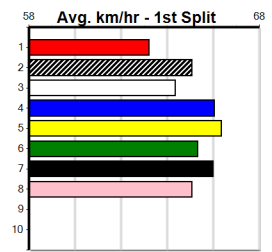

MELBOURNE CUP HEATS NIGHT 23

Distance: 515m, Race Type: Grade 5, Total Prizemoney: $3,340
1st: $2,230, 2nd: $690, 3rd: $345, 4th: $75

HIGHLY ALERT (6) has had little luck in stronger company of late and he should be able to regain some confidence. YAMANU BALE (1) was far from disgraced here last time and he is drawn to get all the breaks. ITHACAN GODDESS (7) has the pace to cross

Watchdog Tips: 6 1 7 4 Bet: Win 6

YAMANU BALE (NSW)[5] Far from disgraced last time, draw suits, danger $3.60
BK Dog Jul-22 Sire: JARVIS BALE Dam: ETHLA ALLEN
Owner(s): B Wheeler
Winning Distances: < 300m (0) 300 - 399m (0) 400 - 499m (0) 500 - 599m (3) 600 - 699m (0) > 700m (0)
Trainer: Rebecca Gibbons (Avalon)

DUTCH IMPACT [5] Capable but may need to lead to win, place $10.00
BK Dog Feb-20 Sire: MY REDEEMER Dam: DUTCH LEGACY
Owner(s): Western Front (SYN), W Kirk, D Kirk, F Parker, A Kennedy, T Kirk, D Kirk
Trainer: Wayne Kirk (Melton West)

SIR NATHAN [5] Rarely runs a bad race in this company, place $7.50
BD Dog Feb-21 Sire: MY REDEEMER Dam: LITTLE SAMARA
Owner(s): E Lieshout
Trainer: Eddie Lieshout (Drouin West)

PERFECT ACE [5] Can come out running, major player if crosses $8.00
BK Dog Jan-22 Sire: AUSSIE INFRARED Dam: PERFECT PIPER
Owner(s): J Weightman
Trainer: Jake Weightman (Dean)

MARAIS BALE (NSW)[5] Tough draw, too much pace underneath, tested $6.00
BD Bitch May-22 Sire: CHRISTO BALE Dam: HAE ALLEN
Owner(s): B Wheeler
Trainer: Rebecca Gibbons (Avalon)