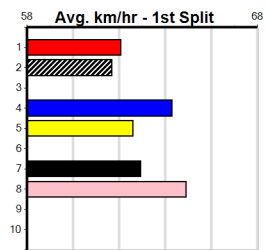

TOONGABBIE LODGE (300+ RANK)

2

6:26PM

(VIC time)

Distance: 515m, Race Type: Grade 5 No Penalty, Total Prizemoney: $3,340
1st: $2,230, 2nd: $690, 3rd: $345, 4th: $75

BUN QUAKE (1) is far better than his past few runs and he is drawn to make every post a winner.
IRINKA ASHLEY (8) was impressive at The Meadows two runs back and he can settle on the speed.
TESSA ORCHID (4) has solid claims

Watchdog Tips: **1** **8** **4** **5** **Bet:** **Win 1**

1

BUN QUAKE [5] **Better than form, drops in class, take catching** **$2.80**

BD Dog Jun-22 Sire: DROOPYS SYDNEY Dam: GYPSY BUN Trainer: Stephen Brincat (Albanvale)

Owner(s): S Brincat
Winning Distances: < 300m (0) 300 - 399m (0) 400 - 499m (0) 500 - 599m (3) 600 - 699m (0) > 700m (0)

Winning Weights: 29.6(1) 29.9(1) 31.5(1)

Post	Rank	Dist	Wgt	Trk	Date	Time	BOB	Margin	1st/2nd (Time)	PIR	Checked	Comment	WR	Split 1	S/P	Grade
1st (1)	31.5	525	MEP	R10	18-Sep-24	30.61	29.87	0.75L	MISTER MANFREDI (30.65)	Q/1111	.	.	.	5.25	$13.50	X67
4th (5)	32.0	525	MEP	R4	25-Sep-24	30.70	29.64	6.50L	ASTON TOMMY (30.28)	M/7544	.	.	.	5.38	$20.60	T3-5
2nd (2)	32.0	515	SAP	R12	30-Sep-24	29.93	29.15	0.75L	GRACELAND BOY (29.88)	M/6332	.	.	.	5.32	5NP	
7th (3)	32.0	460	GEL	R7	04-Oct-24	26.37	25.69	10.00	SET TO SIZZLE (25.69)	S/876	.	.	.	6.94	$70.30	RWH
4th (2)	32.3	520	GEL	R4	07-Oct-24	30.46	29.88	2.25L	PAW FABIAN (30.32)	Q/4444	.	.	.	5.56	$20.90	RW
6th (4)	32.4	600	MEP	R6	16-Oct-24	35.75	34.58	15.00	PAYBACK (34.72)	M/5776	.	.	.	9.32	$26.30	RWH
7th (8)	32.1	525	MEP	R8	23-Oct-24	30.82	29.89	4.00L	INVICTUS HARRY (30.55)	M/6677	.	.	.	5.30	$73.60	X45
4th (8)	32.2	515	SAP	R12	28-Oct-24	30.32	29.42	4.50L	BUSHMAN'S ARCHIE (30.01)	S/8767	.	.	.	5.45	$15.90	5NP

Last 3 wins NOT included above

1st (2)	29.6	525	MEP	R2	20-Mar-24	30.56	30.00	4.75L	UNTETHERED (30.88)	Q/2111	.	.	.	5.22	$8.40	M
1st (2)	29.9	525	MEP	R9	08-May-24	30.28	29.86	5.50L	HIBIKI BLUE (30.63)	Q/4321	.	.	.	5.19	$4.40	7

Box History

Bx	1st	2nd	3rd	4th	5th	6th	7th	8th
1	1	1	1	1	1	2	1	2
2	2	2	1	1	1			
3	1	3	1	1	1			
4			1	4	1	1		
5		2	2				1	
6	1			1	2			1
7			1	3	1			
8			1	1	1	2	1	

Prize Best Starts Trk/Dts APM $12725.00 29.93(2)-30/9/24 46-3-7-7 2-0-1-0 6042