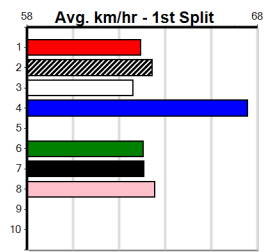

MAY SO DREAMING (7) is far better than her past few runs and she will appreciate the drop in class. BOOT A DREAM (6) was solidly placed at Bendigo recently and he can settle on the speed. TOM'S BOURBSKI (1) is nearing another win

Watchdog Tips: **7** **6** **1** **4** **Bet:** Box Quinella 1,6,7 ($10 for 333.33%)

1

TOM'S BOURBSKI (NSW)[5] **Racing well, settles on the speed, can threaten** **$3.60**
BK Dog Jan-22 Sire: BARCIA BALE Dam: SUNSET BOURBSKI Trainer: Donna Knight (Talbot)
Owner(s): D Knight
Winning Distances: < 300m (0) 300 - 399m (3) 400 - 499m (1) 500 - 599m (2) 600 - 699m (0) > 700m (0)
Winning Weights: 31.0(1) 31.4(1) 31.5(1) 31.8(2) 32.1(1)

Box	1st	2nd	3rd	4th	5th	6th	7th	8th
1	1	1	1	1				
2								
3	1	2		1	2	1	1	1
4	1		2	1				1
5		1	1	1	1	1	1	1
6	1		1			2		
7		2					1	2
8	1			1	2			

Prize Best Starts Trk/Dts APM: $13230.00, 29.83(3)-25/2/24, 43-6-6-4, 12-0-2-2, 5089

8th (3) 31.6 545 BAL R8 28-Jul-24 32.14 31.32 12.00 WILD ROVER (31.32) M/7888 7.25 $15.20 T3-5
8th (7) 31.7 425 BEN R5 26-Sep-24 24.72 24.09 7.00L CAN'T PARK THERE (24.25) M/666 6.72 $10.50 T3-5
7th (4) 31.6 425 BEN R9 02-Oct-24 24.66 23.88 6.00L ZAPATRON (24.24) S/888 6.83 $19.10 SH
1st (8) 31.8 500 BEN R8 09-Oct-24 28.68 28.32 0.50L BUN WILDFIRE (28.71) M/111 6.69 $9.00 T3-5
6th (5) 32.4 525 MEP R12 16-Oct-24 31.06 29.96 6.50L OKAY BOOMER (30.62) M/6777 5.24 $9.30 T3-5
3rd (4) 32.4 545 BAL R6 21-Oct-24 31.79 31.50 4.25L ASTON ALLURE (31.50) M/4543 6.98 $6.30 T3-5
2nd (7) 32.0 450 BAL R6 24-Oct-24 25.91 25.39 1.00L SAINT MICK (25.85) M/422 6.76 $8.60 T3-5
3rd (4) 32.0 515 SAP R12 28-Oct-24 30.23 29.42 3.25L BUSHMAN'S ARCHIE (30.01) M/4444 5.26 $8.00 5NP

Last 3 wins NOT included above

1st (4) 31.4 390 BAL R9 01-Jan-24 22.23 21.95 1.25L MORAIN MILEY (22.31) Q/11 SW 8.42 $2.40 T3-7
1st (2) 31.0 525 MEP R11 08-May-24 30.32 29.86 3.00L SWEATY HAND (30.52) Q/1111 5.18 $2.50 T3-5
1st (6) 31.5 450 BAL R8 02-Jun-24 25.44 25.44 2.75L CRACKERJACK POT (25.62) Q/111 6.60 $2.70 T3-5