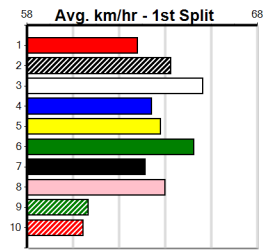

3

6:49PM

(VIC time)

Distance: 515m, **Race Type:** Mixed 6/7 Heat, **Total Prizemoney:** $3,340
1st: $2,230, **2nd:** $690, **3rd:** $345, **4th:** $75

FLYING BATTY (5) has been impressive at Warragul to date and she will be better for the run here two starts back. REALITY BEST (8) was far from disgraced last time and she is suited to this journey. BEST FOR LAST (4) is showing promise.

Watchdog Tips: **5** **8** **4** **6** **Bet:** Box Quinella 4,5,8 ($10 for 333.33%)

Form Box	Wgt	Dist	Track	Date	Time	BON	Margin	1st/2nd (Time)	PIR	Checked	Comment	WR	Split 1	S/P	Grade	
1	JILLIBY MISH [7] Well beaten in her past two, may need it easier $14.00															
	BD Bitch Jan-22 Sire: FERNANDO BALE Dam: VICKI'S QUEEN Trainer: Kate Jackson (Kamarooka)															
	Owner(s): K Jackson															
	Winning Distances: < 300m (0) 300 - 399m (0) 400 - 499m (1) 500 - 599m (0) 600 - 699m (0) > 700m (0)															
	Winning Weights: 25.4(1)															
	ST (-)	24.1	425	BEN	21-Aug-24	24.39		1.5L	Trial Cleared	Q/11		2of4		6.64		ST
	2nd (4)	24.2	390	BAL	06-Sep-24	23.09	22.42	0.50L	RUXTON SHINE (23.07)	Q/13		SW		8.61	$5.90	M
	ST (-)	24.6	390	SHP	16-Sep-24	22.49		0.01L	Trial Cleared	Q/11		1of4		8.34		ST
	3rd (5)	25.0	390	SHP	30-Sep-24	22.96	22.08	1.25L	ZESTY BOY (22.88)	M/33				8.70	$43.00	M
	4th (3)	25.0	425	BEN	05-Oct-24	24.52	23.52	3.25L	JAICOS (24.30)	Q/443				6.74	$29.50	RW
1st (6)	25.4	450	SHP	10-Oct-24	25.74	25.67	4.50L	BORN TO WHISPER (26.04)	Q/111				6.64	$6.10	M	
5th (4)	25.1	425	BEN	25-Oct-24	24.51	23.88	7.00L	PAW PHELPS (24.03)	M/223				6.63	$31.50	X67	
4th (2)	25.2	425	BEN	29-Oct-24	24.83	24.05	8.00L	KRAKEN TILLY (24.30)	Q/365				6.75	$7.00	7	
Last 3 wins NOT included above																
<table border="1"> <thead> <tr> <th>Bx</th> <th>1st</th> <th>2nd</th> <th>3rd</th> <th>4th</th> <th>5th</th> <th>6th</th> <th>7th</th> <th>8th</th> </tr> </thead> <tbody> <tr><td>1</td><td></td><td></td><td></td><td></td><td></td><td></td><td></td><td></td></tr> <tr><td>2</td><td></td><td></td><td></td><td></td><td>1</td><td>1</td><td></td><td>1</td></tr> <tr><td>3</td><td></td><td></td><td></td><td></td><td>1</td><td>2</td><td></td><td></td></tr> <tr><td>4</td><td></td><td>1</td><td></td><td>1</td><td>1</td><td></td><td></td><td></td></tr> <tr><td>5</td><td></td><td></td><td>1</td><td>1</td><td></td><td></td><td></td><td></td></tr> <tr><td>6</td><td>1</td><td></td><td></td><td></td><td>2</td><td></td><td></td><td></td></tr> <tr><td>7</td><td></td><td></td><td></td><td></td><td></td><td></td><td></td><td>1</td></tr> <tr><td>8</td><td></td><td></td><td>1</td><td></td><td></td><td>1</td><td></td><td></td></tr> </tbody> </table>																
<table border="1"> <thead> <tr> <th>Prize</th> <th>Best</th> <th>Starts</th> <th>Trk/Dts</th> <th>APM</th> </tr> </thead> <tbody> <tr> <td></td> <td></td> <td></td> <td></td> <td></td> </tr> <tr> <td></td> <td>$2235.00</td> <td></td> <td></td> <td></td> </tr> <tr> <td></td> <td>FSH</td> <td>18-1-2-2</td> <td>0-0-0-0</td> <td>1907</td> </tr> </tbody> </table>																
2	MAGIC SNOWDROP [6] Far from disgraced last time out, can run a drum $10.00															
	F Bitch Feb-23 Sire: AUSSIE INFRARED Dam: NEVER DUPLICATED Trainer: Lachlan Scott (Tatura)															
	Owner(s): T Johnson															
	Winning Distances: < 300m (0) 300 - 399m (1) 400 - 499m (1) 500 - 599m (0) 600 - 699m (0) > 700m (0)															
	Winning Weights: 27.6(1) 28.0(1)															
	5th (2)	27.9	525	MEP	18-Sep-24	31.12	29.87	12.00	SWEET AS SARAH (30.33)	M/8555				5.39	$22.20	M
	6th (4)	27.9	525	MEP	25-Sep-24	30.89	29.64	7.00L	PAW ZEVA (30.40)	M/5776				5.26	$20.60	M
	6th (2)	27.8	350	HVL	29-Sep-24	20.00	19.20	7.50L	MINH ZOE (19.50)	M/6				6.77	$14.20	M
	1st (2)	28.0	300	HVL	04-Oct-24	17.17	16.70	2.50L	ALL DONE UP (17.34)	M/6				4.12	$6.30	T3-M
	2nd (6)	27.7	450	SHP	10-Oct-24	25.77	25.67	1.25L	MISS LUNA (25.68)	M/332				6.79	$17.90	X67
1st (1)	27.6	450	SHP	12-Oct-24	25.42	25.15	4.25L	SAVVY LONG LEGS (25.70)	Q/111				6.70	$3.80	X67	
3rd (8)	27.5	500	BEN	19-Oct-24	28.89	28.44	3.00L	MORE VOLTAGE (28.68)	M/544				6.85	$2.60	RW	
2nd (7)	27.7	500	BEN	25-Oct-24	28.42	28.18	1.5L	CRANK IT (28.32)	M/322				6.75	$7.90	RW	
Last 3 wins NOT included above