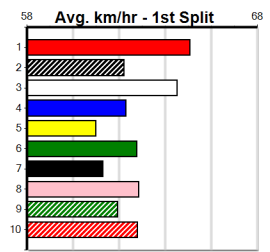

SANDOWN VET CLINIC (0-2 WINS)(300+ RANK)

9

8:43PM

(VIC time)

Distance: 595m, Race Type: Restricted Win, Total Prizemoney: $3,940
1st: $2,640, 2nd: $815, 3rd: $410, 4th: $75

GALLOPING RED (3) was a strong 29.84 winner here two runs back and he should be suited to this distance range. VIRAT (1) was far from disgraced at The Meadows and he is drawn to be prominent throughout. GOOD VIBES ONLY (6) has solid claims

Watchdog Tips: **3** **1** **6** **8** **Bet:** **Win 3**

Form Box	Wgt	Dist	Track	Date	Time	BON	Margin	1st/2nd (Time)	PIR	Checked	Comment	WR	Split 1	S/P	Grade	
1	VIRAT [6] Far from disgraced at The Meadows, main danger $3.00															
	BK Dog		Oct-22		Sire: ASTON RUPEE		Dam: SLINKY INKY		Trainer: Jeffrey Britton (Anakie)							
	Owner(s): M Haines															
	Winning Distances: < 300m (0) 300 - 399m (0) 400 - 499m (2) 500 - 599m (0) 600 - 699m (0) > 700m (0)															
	Winning Weights: 31.6(1) 31.8(1)															
	6th (7)	32.6	450	SHP	R5	05-Sep-24	26.03	25.41	3.5L PAW QUAIL (25.80)	M/446	.	.	.	6.79	$5.70	T3-RW
	4th (7)	32.4	450	SHP	R11	14-Sep-24	25.77	25.39	3.75L ZAMBADA ICON (25.52)	M/444	.	.	.	6.76	$3.30	X67
	5th (8)	32.5	595	SAP	R5	23-Sep-24	34.69	34.19	7.50L MY MUM ROCKS (34.19)	M/3355	.	.	.	9.42	$27.20	RW
	3rd (2)	32.5	460	GEL	R9	28-Sep-24	25.87	25.58	4.25L SET TO SIZZLE (25.58)	M/333	.	.	.	6.65	$5.50	X67
	3rd (4)	32.2	680	GEL	R5	04-Oct-24	39.84	39.74	1.5L MY MUM ROCKS (39.74)	Q/2211	.	.	.	18.60	$7.00	RW
8th (2)	32.3	640	SLE	R5	13-Oct-24	38.18	36.85	20.00 MEPUNGA INFRARED (36.85)	Q/2223	.	.	.	6.13	$6.30	RW	
4th (8)	32.5	595	SAP	R2	21-Oct-24	34.75	34.06	4.00L FLYING PROUD (34.48)	Q/1344	.	.	.	9.24	$3.20	RW	
2nd (6)	32.9	600	MEA	R1	26-Oct-24	35.00	34.60	0.50L SINGLE LADIES (34.97)	M/2222	.	.	.	9.05	$2.10	RW	
Last 3 wins NOT included above																
1st (7)	31.6	450	SHP	R2	27-Jun-24	26.31	25.71	0.75L SCOTTY'S STACY (26.35)	Q/121	.	.	.	6.74	$4.50	M	
1st (2)	31.8	450	SHP	R9	04-Jul-24	25.74	25.50	0.50L EDINBURGH BALE (25.77)	S/211	.	.	.	6.71	$8.00	T3-7	

Box History								
Bx	1st	2nd	3rd	4th	5th	6th	7th	8th
1								1
2	1							1
3			1					
4				1				
5								
6		1	1			2		
7	1				1		1	
8					1	2		
Prize Best Starts	$6870.00							
Trk/Dts	34.69(8)-23/9/24							
APM	17-2-1-3 2-0-0-0 5024							

Form Box	Wgt	Dist	Track	Date	Time	BON	Margin	1st/2nd (Time)	PIR	Checked	Comment	WR	Split 1	S/P	Grade	
2	RAVEN OWEN [7] Every chance last time, well out of his depth $16.00															
	BK Dog		Oct-22		Sire: ASTON RUPEE		Dam: MY BLACK RAVEN		Trainer: Geoffrey Mitchell (Spotswood)							
	Owner(s): G Mitchell															
	Winning Distances: < 300m (0) 300 - 399m (0) 400 - 499m (0) 500 - 599m (1) 600 - 699m (0) > 700m (0)															
	Winning Weights: 35.6(1)															
	1st (7)	35.6	595	SAP	R3	19-Aug-24	35.15	34.53	2.25L WATCHING OVER (35.29)	S/5111	.	.	.	9.65	$6.90	RW
	8th (1)	35.7	525	MEA	R2	24-Aug-24	31.08	29.71	16.00 SPENCER (29.99)	M/6888	.	.	.	5.28	$28.70	7
	6th (6)	35.9	450	BAL	R9	09-Sep-24	26.14	25.55	9.00L GOT A PULSE (25.55)	S/776	.	.	.	6.91	$9.50	T3-RW
	5th (7)	35.6	460	GEL	R9	17-Sep-24	26.76	26.06	4.50L IZAKAYA LAD (26.45)	S/675	.	.	.	6.94	$2.10	7
	4th (6)	35.4	350	HVL	R4	09-Oct-24	19.83	19.45	3.00L FULL BARREL (19.62)	S/7	.	.	.	6.82	$2.80	X67
3rd (6)	35.6	350	HVL	R5	15-Oct-24	19.77	19.02	1.75L BANORA POINT (19.66)	M/4	.	.	.	6.77	$3.90	7	
3rd (8)	35.5	350	HVL	R5	18-Oct-24	19.96	19.53	3.75L JAZZ HANDS (19.70)	M/4	.	.	.	7.01	$3.90	T3-RW	
3rd (2)	35.8	600	MEP	R2	23-Oct-24	35.36	34.65	2.50L BEAUTIFUL STORY (35.20)	M/1111	.	.	.	9.09	$18.10	RW	
Last 3 wins NOT included above																

Box History								
Bx	1st	2nd	3rd	4th	5th	6th	7th	8th
1								1
2			1					1
3				1		1		
4					1			
5								
6			1	1		1		
7	1				1			
8					1	2		
Prize Best Starts	$4015.00							
Trk/Dts	35.15(7)-19/8/24							
APM	13-1-0-5 1-1-0-0 2777