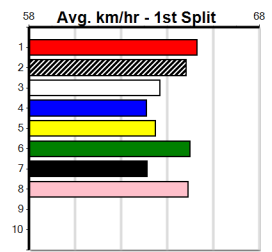

PHOTO MAN AT STUD

Distance: 515m, Race Type: Grade 5, Total Prizemoney: $3,340
1st: $2,230, 2nd: $690, 3rd: $345, 4th: $75

WEARING LEVIS (6) has shown good early burn in his past two and he will continue to get stronger with more racing. GOLD MAREE (4) was a gutsy 30.47 Meadows winner and she can settle near the speed. DAINTREE VISION (7) has a nice turn of foot.

Watchdog Tips: 6 4 7 1 Bet: Win 6

Race card for MAGIC DARK STAR [5]. Includes details on sire (FABREGAS), dam (TAPESTRY TEARS), owner (Magical Speed), and a list of past race results with dates, times, and positions.

Race card for BREAK IN [5]. Includes details on sire (HONE IN), dam (HARD BREAK), owner (Fiji Fund), and a list of past race results with dates, times, and positions.

Race card for FORBES SUPREME (SA)[5]. Includes details on sire (FERAL FRANKY), dam (SWEET ON ME), owner (S Forbes), and a list of past race results with dates, times, and positions.

Race card for GOLD MAREE (NSW)[5]. Includes details on sire (BARCIA BALE), dam (NINO DE ORO), owner (G Adams), and a list of past race results with dates, times, and positions.

Race card for KENZIE KID [5]. Includes details on sire (HARD STYLE RICO), dam (POPPY TALK), owner (A Gringhuis), and a list of past race results with dates, times, and positions.