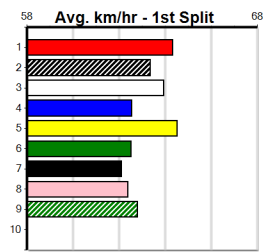

DREAMCHASERS - TICKETS ON SALE NOW

Distance: 515m, Race Type: Mixed 6/7, Total Prizemoney: $3,340
1st: $2,230, 2nd: $690, 3rd: $345, 4th: $75

MILES APART (8) has been dominant in his past two here and he appears to be a nice prospect.
FLEETWOOD KAZAK (5) has been consistent to date and he can settle near the speed.
JUDGEMENTAL (1) is showing some promise

Watchdog Tips: **8** **5** **1** **2** **Bet:** **Win 8**

Form Box	Wgt	Dist	Track	Date	Time	BON	Margin	1st/2nd (Time)	PIR	Checked	Comment	W/R	Split 1	S/P	Grade		
1	JUDGEMENTAL [7] Showing promise, has the right draw, threat $3.60																
	WBE Dog		Mar-23		Sire: FERNANDO BALE		Dam: MEPUNGA SPECTRE		Trainer: James Shaw (Seymour)								
	Owner(s): TYLER TWO MACEY (SYN), J Sharp, S O'hehir																
	Winning Distances: < 300m (0) 300 - 399m (0) 400 - 499m (0) 500 - 599m (1) 600 - 699m (0) > 700m (0)																
	Winning Weights: 34.2(1)																
	1st	(8)	34.2	525	MEP	R2	04-Sep-24	30.53	30.09	3.75L	VISTA VANADIUM (30.79)	M/1111			5.19	$5.30	M
	6th	(7)	34.3	525	MEP	R9	11-Sep-24	31.13	30.15	10.00	PAW QWAN (30.43)	M/4777			5.26	$6.60	7
	5th	(6)	35.0	450	SHP	R10	21-Oct-24	25.96	25.01	14.00	GREYSYND SAMMY (25.03)	M/645			7.00	$14.40	X67
	3rd	(8)	35.0	450	SHP	R9	28-Oct-24	25.60	25.13	2.50L	UP HILL SHILOH (25.44)	S/443			6.71	$3.40	X67
	Last 3 wins NOT included above																

Box History									
Bx	1st	2nd	3rd	4th	5th	6th	7th	8th	
1									
2									
3									
4									
5									
6					1				
7							1		
8	1		1						
Prize Best								$2200.00	
Starts								4-1-0-1	FSH
Trk/Dts								0-0-0-0	
APM								1820	

2	PAW UCOLTA (NSW)[7] Far from disgraced at Ballarat, must keep safe $4.80																
	RBD Dog		Feb-23		Sire: CHRISTO BALE		Dam: WINNIE ALLEN		Trainer: Samantha Grenfell (Anakie)								
	Owner(s): B Wheeler																
	Winning Distances: < 300m (0) 300 - 399m (0) 400 - 499m (0) 500 - 599m (1) 600 - 699m (0) > 700m (0)																
	Winning Weights: 36.7(1)																
	2nd	(3)	37.1	525	MEP	R1	11-Sep-24	31.00	30.15	1.25L	PAW ULTRA (30.92)	S/4333			5.28	$4.70	MH
	1st	(3)	36.7	515	SAP	R1	16-Sep-24	30.12	29.52	1.00L	MINTER SHINE (30.19)	M/4432			5.21	$3.40	M
	F	(4)	36.2	515	SAP	R2	23-Sep-24	0.00	29.16		BIRMINGHAM (29.83)	M/4		VO	5.23	$2.80	X67
	4th	(1)	35.9	515	SAP	R9	30-Sep-24	29.97	29.15	3.00L	PAW QWAN (29.77)	M/4444			5.34		X67
	4th	(6)	35.2	515	SAN	R1	03-Oct-24	29.97	29.38	8.50L	PAW IKE (29.38)	M/7654		SW	5.37	$52.90	X67

Box History									
Bx	1st	2nd	3rd	4th	5th	6th	7th	8th	
1					1	1			
2		2							
3	1	1							
4									
5									
6				1					
7									
8									
Prize Best								$4855.00	
Starts								29.97(1)-30/9/24	
Trk/Dts								8-1-3-0	
APM								4-1-1-0	4357

3	INVICTUS BLUE [7] Improving type but this is harder, prefer others $12.00																
	BE Dog		Dec-22		Sire: BEAST UNLEASHED		Dam: INVICTUS SYBIL		Trainer: Gordon Edwards (Cranbourne We)								
	Owner(s): SKY ROCKET (SYN), G Edwards, K Browney																
	Winning Distances: < 300m (0) 300 - 399m (0) 400 - 499m (1) 500 - 599m (0) 600 - 699m (0) > 700m (0)																
	Winning Weights: 33.9(1)																
	6th	(7)	33.5	515	SAP	R1	02-Sep-24	30.41	29.85	5.00L	PAW QWAN (30.07)	M/2445			5.26	$11.30	M
	3rd	(6)	33.4	460	WGL	R4	10-Sep-24	26.44	26.03	6.00L	CAPRICORN ONE (26.03)	M/334			6.76	$8.80	M
	4th	(5)	33.7	515	SAP	R1	16-Sep-24	30.29	29.52	2.50L	PAW UCOLTA (30.12)	M/2223		SW	5.14	$10.60	M
	3rd	(1)	33.7	460	WGL	R4	01-Oct-24	26.21	25.54	3.5L	ZONNEKEYN (25.98)	S/344			6.77	$7.10	MH
	2nd	(5)	33.4	460	WGL	R3	08-Oct-24	26.02	25.73	4.25L	HIGHLY ABRASIVE (25.73)	M/422		SW	6.59	$27.90	MF

Box History									
Bx	1st	2nd	3rd	4th	5th	6th	7th	8th	
1									
2									
3	1	1							
4							1		
5		1	1	1					
6			1						
7							1		
8									
Prize Best								$6270.00	
Starts								30.27(5)-26/8/24	
Trk/Dts								9-1-2-3	
APM								4-0-0-1	6085