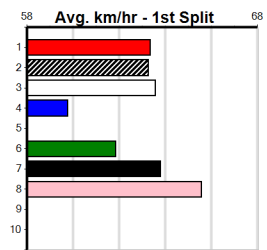

SPORTSBET SAME RACE MULTI (300+ RANK)

Distance: 515m, Race Type: Grade 5 No Penalty, Total Prizemoney: $3,340
1st: $2,230, 2nd: $690, 3rd: $345, 4th: $75

SINGLE LADIES (8) returned to form with a strong 34.97 Meadows win and she looks very well graded again. ARMAGH (2) is better than his past few runs and the rails draw is a big help. OUT OF CHARGE (3) has solid claims.

Watchdog Tips: 8 2 3 6 Bet: Win 8

BE YOURSELF [5] Solid effort when placed here, place hope again $10.00
Owner(s): G Mcmillan
Winning Distances: < 300m (0) 300 - 399m (4) 400 - 499m (0) 500 - 599m (0) 600 - 699m (0) > 700m (0)
Trainer: Gary Mcmillan (Nambrok)

ARMAGH [5] No luck of late, slightly easier, main danger $7.50
Owner(s): D Knight
Winning Distances: < 300m (0) 300 - 399m (0) 400 - 499m (1) 500 - 599m (2) 600 - 699m (0) > 700m (1)
Trainer: Donna Knight (Talbot)

OUT OF CHARGE [5] Handy effort at Warragul last time, big threat $4.00
Owner(s): S Abela
Winning Distances: < 300m (0) 300 - 399m (1) 400 - 499m (2) 500 - 599m (0) 600 - 699m (0) > 700m (0)
Trainer: Joseph Abela (Clyde)

TINKER KIM [5] Every chance last time, will need it easier $6.50
Owner(s): Burns Racing (SYN), C Burns, J Burns
Winning Distances: < 300m (0) 300 - 399m (0) 400 - 499m (2) 500 - 599m (1) 600 - 699m (0) > 700m (0)
Trainer: Craig Burns (Balliang)

*** VACANT BOX ***
Owner(s):
Winning Distances: < 300m (0) 300 - 399m (0) 400 - 499m (0) 500 - 599m (0) 600 - 699m (0) > 700m (0)
Trainer:

1

2

3

4

5