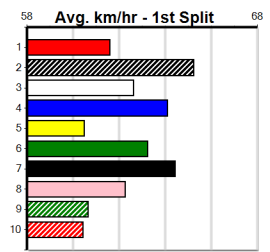

4

7:05PM

(VIC time)

Distance: 515m, Race Type: Mixed 6/7 Heat, Total Prizemoney: $3,340
1st: $2,230, 2nd: $690, 3rd: $345, 4th: $75

SWEET BEE (2) was a dominant 28.88 Sale winner last time and she appears to be a nice prospect. RED ROCKS BEAUTY (4) led for a long way at Geelong two runs back and she will continue to get stronger. FLYING PROUD (8) is a powerful type

Watchdog Tips: 2 4 8 7 Bet: Win 2

BE GRACEFUL [6] Does not win enough races, prefer to watch $10.00
BK Bitch Nov-20 Sire: BERNARDO Dam: ZIPPING TINA
Owner(s): G Mcmillan
Trainer: Elaine Wood (Nambrok)
Winning Distances: < 300m (0) 300 - 399m (1) 400 - 499m (1) 500 - 599m (0) 600 - 699m (0) > 700m (0)
Winning Weights: 26.2(1) 27.1(1)
7th (3) 25.6 435 SLE R9 11-Sep-24 25.17 24.22 12.00 MYALL MEG (24.36) M/888 5.46 $34.30 6G
3rd (2) 26.0 435 SLE R10 18-Sep-24 24.91 24.68 3.5L DOCTOR MINTY (24.68) M/233 5.45 $6.30 T3-6
3rd (7) 25.7 435 SLE R11 25-Sep-24 25.19 24.88 4.50L COLLINDA EXPRESS (24.88) M/144 5.34 $21.40 6G
5th (4) 25.8 435 SLE R3 02-Oct-24 24.88 24.44 4.25L PHARAOH'S GOLD (24.59) M/675 5.47 $58.70 X67
6th (4) 26.3 435 SLE R9 06-Oct-24 25.26 24.16 13.00 BARRETOS (24.41) M/465 5.43 $24.40 X67
5th (8) 26.4 515 SAP R5 14-Oct-24 30.70 29.64 11.00 ALABAMA JAMMER (29.97) M/4555 5.28 $57.00 X67H
4th (1) 26.3 515 SAP R7 21-Oct-24 30.29 29.38 7.00L GALLOPING RED (29.84) Q/1744 5.14 $40.90 X67
2nd (8) 26.5 435 SLE R10 23-Oct-24 24.74 24.65 0.75L BANDARI (24.69) M/422 5.39 $4.90 X67
Last 3 wins NOT included above
1st (7) 27.1 435 SLE R1 05-Nov-23 25.08 24.16 1.25L WHERE'S FIFTY (25.16) Q/111 5.20 $8.30 M
1st (8) 26.2 350 TRA R11 29-Jan-24 19.88 19.88 2.25L ROSE OF SATURN (20.03) Q/11 6.60 $3.70 T3-RW

SWEET BEE [6] Cracking win last time, can cross and lead, yes $2.80
BD Bitch Apr-23 Sire: ZAMBORA BROCKIE Dam: SWEET IMITATED
Owner(s): rocket man (SYN), B Finn, B Clay, P Clay
Trainer: Rebecca Romyn (Moe)
Winning Distances: < 300m (0) 300 - 399m (0) 400 - 499m (0) 500 - 599m (2) 600 - 699m (0) > 700m (0)
Winning Weights: 25.2(1) 25.4(1)
2nd (8) 25.3 435 SLE R2 09-Oct-24 25.15 24.13 1.00L LUCA SKYWALKER (25.10) M/344 5.30 $1.70 M
1st (2) 25.4 515 SAP R1 14-Oct-24 30.07 29.64 6.50L VISTA VANADIUM (30.50) Q/1111 5.15 $1.80 M
2nd (4) 25.5 525 MEA R3 19-Oct-24 30.62 29.71 7.50L SUNSET WISP (30.12) Q/1222 5.17 $3.40 X67
1st (4) 25.2 510 SLE R9 27-Oct-24 28.88 28.69 4.75L HOLLY ROSE (29.20) M/111 9.18 $2.80 X67
Last 3 wins NOT included above