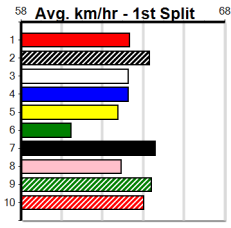

BALLARAT GREYS BINGO EVERY SUNDA

Distance: 390m, Race Type: Grade 5 T3, Total Prizemoney: $2,925
1st: $1,950, 2nd: $600, 3rd: $300, 4th: $75

6
8:01PM
(VIC time)

Watchdog Tips: **0 0 0 0** Bet: **0**