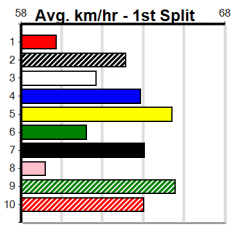

ENG SHP 2024-11-18

Ballarat

BALLARAT RACE 14

14 (E2)

Distance: 390m, Race Type: Grade 5 T3, Total Prizemoney: \$2,925
1st: \$1,950, 2nd: \$600, 3rd: \$300, 4th: \$75

10:50PM

(VIC time)

Watchdog Tips: