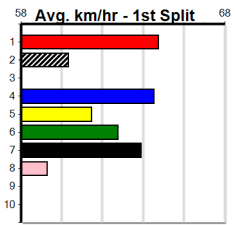

SPORTSBET SAME RACE MULTI

Distance: 390m, Race Type: Maiden, Total Prizemoney: $2,535
1st: $1,680, 2nd: $520, 3rd: $260, 4th: $75

2

6:39PM
(VIC time)

Watchdog Tips:

0 0 0 0

Bet: