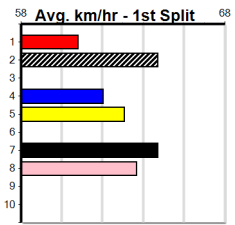

10
9:22PM
(VIC time)

Watchdog Tips: 0 0 0 0 **Bet:** .

Form	Box	Weight	Dist	Track	Date	Time	BON	Margin	1st/2nd (Time)	PIR	Checked	Comment	W/R	Split 1	S/P	Grade

1 NO BAD DEED [7]

F D Nov-22 FERAL FRANKY NO GOOD DEED

Trainer: Wendy Saathoff (Toolern Vale)

1st (8)	31.5	390	BAL	R9	02-Oct-24	22.58	21.95	4.00	L	BONA VISTA (22.86)	M/22	.	.	.	8.64	$2.60	M
6th (6)	31.4	450	BAL	R10	09-Oct-24	26.19	25.19	11.00	L	PAW QUARK (25.46)	M/466	.	SW	.	6.76	$36.30	X67
4th (1)	31.3	390	BAL	R2	30-Oct-24	22.66	21.83	3.75	L	SWEET LOVE (22.41)	M/44	.	.	.	8.70	$8.10	X67
5th (6)	31.5	425	BEN	R10	15-Nov-24	24.40	23.97	5.50	L	SPIRITED OLIVER (24.05)	M/766	.	.	.	6.81	$16.10	X67

Owner(s): PAYDHOFF (SYN), W Saathoff, S Payne

Winning Boxes

1	2	3	4	5	6	7	8
							1
Prize	$2,275.00						
Best	22.58						
Starts	5-1-1-0						
Trk/Dst	3-1-1-0						
APM	$1835						

2 JUMBUK QUEEN [7]

BK B Mar-23 BERNARDO CRIMSON VIXEN

Trainer: Ben Joske (Yinnar South)

2nd (1)	28.8	400	WGL	R1	25-Oct-24	23.41	22.52	4.25	L	CAPED CRUSADER (23.12)	M/22	.	.	.	8.59	$2.40	M
1st (7)	28.9	400	WGL	R1	01-Nov-24	22.74	22.49	3.75	L	PAW FARINA (22.99)	Q/11	.	SW	.	8.29	$2.40	M
5th (6)	28.7	435	SLE	R9	10-Nov-24	25.08	24.30	6.50	L	LDR. BELL (24.63)	M/466	.	.	.	5.40	$5.30	X67H

Owner(s): B Joske

Winning Boxes

1	2	3	4	5	6	7	8
							1
Prize	$2,200.00						
Best	FSH						
Starts	3-1-1-0						
Trk/Dst	0-0-0-0						
APM	$2200						

3 *** VACANT BOX ***

Trainer:
Owner(s):

4 PICHOLA RALPHY (NSW)[7]

BK D Feb-23 FERAL FRANKY UNLEASH THE FUN

Trainer: Andrea Chapple (Exford)

5th (4)	30.5	390	BAL	R2	24-Oct-24	23.41	22.08	14.00	L	HOOKE ON YUKI (22.43)	M/55	.	.	.	8.64	$3.20	M
2nd (8)	30.4	390	BAL	R3	31-Oct-24	22.56	22.23	1.5	L	FEROCIOUS QUEEN (22.47)	M/22	.	.	.	8.48	$4.10	M
1st (4)	30.6	400	GEL	R2	05-Nov-24	22.94	22.46	2.75	L	NOAH DEAR (23.12)	M/32	.	SW	.	8.65	$1.40	M
2nd (6)	30.0	390	BAL	R10	14-Nov-24	22.57	22.16	1.75	L	RELEASED (22.46)	Q/32	.	.	.	8.74	$1.70	T3-7

Owner(s): L Carbone

Winning Boxes

1	2	3	4	5	6	7	8
			1				
Prize	$1,840.00						
Best	22.56						
Starts	4-1-2-0						
Trk/Dst	3-0-2-0						
APM	$1840						

5 MAYFAIR JILL [7]

BK B Apr-23 BERNARDO THANK YOU JILL

Trainer: Judy Brereton (Tanjil South)

2nd (3)	24.1	435	SLE	R1	23-Oct-24	25.35	24.65	6.00	L	EVOLVE (24.94)	M/333	.	.	.	5.30	$1.80	M
2nd (3)	23.8	390	BAL	R2	31-Oct-24	22.91	22.23	6.00	L	DOONGALLA SHANE (22.50)	M/33	.	.	.	8.62	$10.00	M
2nd (1)	23.8	390	SHP	R2	07-Nov-24	22.83	22.26	0.50	L	TOE (22.80)	M/31	.	.	.	8.63	$2.50	T3-M
1st (6)	24.2	425	BEN	R2	15-Nov-24	24.36	23.97	3.00	L	LASTON ACTION (24.55)	M/111	.	.	.	6.63	$18.10	M

Owner(s): J Brereton

Winning Boxes

1	2	3	4	5	6	7	8
							1
Prize	$3,375.00						
Best	22.91						
Starts	7-1-3-1						
Trk/Dst	1-0-1-0						
APM	$3308						

6 *** VACANT BOX ***

Trainer:
Owner(s):