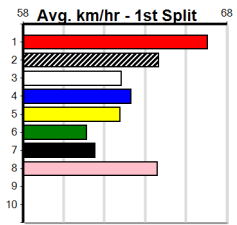

DREAMCHASERS - TICKETS ON SALE NO

Distance: 450m, Race Type: Mixed 6/7, Total Prizemoney: $2,925
1st: $1,950, 2nd: $600, 3rd: $300, 4th: $75

Watchdog Tips:

0 0 0 0

Bet: