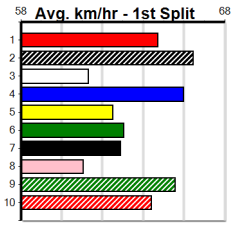

BALLARAT RACE 13

13 (E1)

10:32PM

(VIC time)

Distance: 390m, Race Type: Grade 5 T3, Total Prizemoney: $2,925
1st: $1,950, 2nd: $600, 3rd: $300, 4th: $75

Watchdog Tips: 0 0 0 0 Bet: .