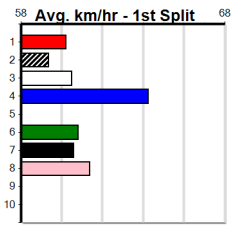

TOWN & COUNTRY LINE MARKING

Distance: 450m, Race Type: Maiden, Total Prizemoney: $2,535
1st: $1,680, 2nd: $520, 3rd: $260, 4th: $75

5

7:40PM

(VIC time)

Watchdog Tips: **0 0 0 0** Bet: .