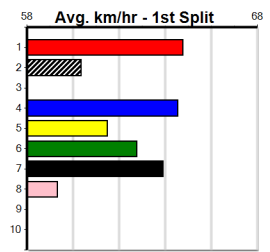

SPORTSBET SAME RACE MULTI

Distance: 390m, Race Type: Maiden, Total Prizemoney: $2,535
1st: $1,680, 2nd: $520, 3rd: $260, 4th: $75

Watchdog Tips:

Bet:

Form Box	Wgt	Dist	Track	Date	Time	BON	Margin	1st/2nd (Time)	PIR	Checked	Comment	WR	Split 1	S/P	Grade

1

HANNA'S AVATAR [M]
BK Bitch Mar-23 Sire: MY REDEEMER Dam: AVATAR MINTY
Owner(s): Geisler Family (SYN), G Geisler, H Geisler Trainer: Kate Gorman (Tanjil South)
Winning Distances: < 300m (0) 300 - 399m (0) 400 - 499m (0) 500 - 599m (0) 600 - 699m (0) > 700m (0) ENG WGL 2024-11-19
Winning Weights:
4th (5) 28.0 400 WGL R1 08-Nov-24 23.34 22.38 9.50L WILD ZAG (22.69) S/33 8.57 $26.00 M

Box History

Bx	1st	2nd	3rd	4th	5th	6th	7th	8th
1								
2								
3								
4								
5				1				
6								
7								
8								

Prize Best $75.00 FSH
Starts 1-0-0-0
Trk/Dts 0-0-0-0
APM 75

Last 3 wins NOT included above

2

LITERALLY [M]
BK Bitch Mar-21 Sire: DELIVER Dam: URANA VEE EIGHT
Owner(s): C Baker Trainer: Colin Baker (Lara)
Winning Distances: < 300m (0) 300 - 399m (0) 400 - 499m (0) 500 - 599m (0) 600 - 699m (0) > 700m (0) ENG GEL 2024-11-19
Winning Weights:
5th (3) 26.4 400 GEL R1 28-Sep-24 23.34 22.46 12.00 HE'S ALL THAT (22.52) M/45 8.74 $25.40 M
6th (5) 26.5 460 GEL R4 01-Oct-24 26.75 26.08 9.00L PAW IMPERIAL (26.14) M/664 6.90 $80.30 M
5th (8) 27.2 390 BAL R1 17-Oct-24 23.28 22.15 8.00L ALWAYS LOYAL (22.74) S/65 8.88 $17.10 T3-M
3rd (1) 28.1 460 GEL R3 21-Oct-24 26.56 25.87 8.00L QUEEN KIMETTO (26.02) M/333 6.69 $85.30 M
5th (3) 28.4 425 BEN R1 29-Oct-24 25.06 24.05 10.00 MORAIN DEMON (24.38) M/754 6.87 $12.00 M
7th (1) 28.4 450 BAL R4 31-Oct-24 26.77 25.08 16.00 MIKAELA'S JOY (25.69) S/777 SW 7.06 $53.20 M
5th (6) 29.0 450 BAL R3 07-Nov-24 26.53 25.56 10.00 SPEEDY KHE SANH (25.85) M/444 6.94 $31.40 M
7th (5) 28.8 400 GEL R2 12-Nov-24 23.81 22.54 10.00 MORAIN TED (23.11) M/76 8.96 $21.40 M

Box History

Bx	1st	2nd	3rd	4th	5th	6th	7th	8th
1	1	1	1	1			2	
2								
3	1	1	1	3	1	1		
4	1	2	1					
5	1	1		1	1	1		
6		4	2					
7				1				2
8								

Prize Best $3360.00
Starts 22.61(5)-12/5/24
Trk/Dts 38-0-4-10
APM 1028

Last 3 wins NOT included above

3

SOCKS AND SLIDES [M]
BK Bitch Apr-23 Sire: PLAYLIST Dam: AMBER BEAUTY
Owner(s): S Hanning Trainer: Steven Hanning (Newborough)
Winning Distances: < 300m (0) 300 - 399m (0) 400 - 499m (0) 500 - 599m (0) 600 - 699m (0) > 700m (0)
Winning Weights:
. . . . .

Box History

Bx	1st	2nd	3rd	4th	5th	6th	7th	8th
1								
2								
3								
4								
5								
6								
7								
8								

Prize Best $0 FSH
Starts 0-0-0-0
Trk/Dts 0-0-0-0
APM 0

Last 3 wins NOT included above

4

TINY FOX [M]
RF Bitch Jan-23 Sire: ASTON RUPEE Dam: ELEVATED
Owner(s): A Manolitsis Trainer: Daryl Brennan (Napoleons)
Winning Distances: < 300m (0) 300 - 399m (0) 400 - 499m (0) 500 - 599m (0) 600 - 699m (0) > 700m (0)
Winning Weights:
5th (7) 28.6 350 HVL R2 17-Nov-24 20.46 19.04 13.00 FLYING DOORMAT (19.57) M/5 6.92 $5.20 MH

Box History

Bx	1st	2nd	3rd	4th	5th	6th	7th	8th
1								
2								
3								
4								
5								
6								
7					1			
8								

Prize Best $0.00 FSH
Starts 1-0-0-0
Trk/Dts 0-0-0-0
APM 0

Last 3 wins NOT included above