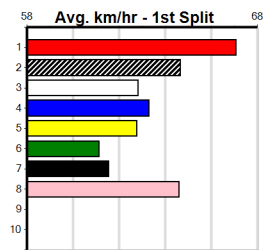

DREAMCHASERS - TICKETS ON SALE NOW

Distance: 450m, Race Type: Mixed 6/7, Total Prizemoney: $2,925
1st: $1,950, 2nd: $600, 3rd: $300, 4th: $75

Watchdog Tips:

Bet:

Form Box Wgt Dist Track Date Time BON Margin 1st/2nd (Time) PIR Checked Comment W/R Split 1 S/P Grade

IMPEL [6] BK Dog Dec-22 Sire: ASTON DEE BEE Dam: HAPPY LASS Trainer: Gary Peach (Cape Clear)
Winning Distances: < 300m (0) 300 - 399m (1) 400 - 499m (1) 500 - 599m (0) 600 - 699m (0) > 700m (0)
Winning Weights: 34.4(1) 34.6(1)
Race results table with columns for rank, weight, dog name, track, date, time, margin, sire, dam, PIR, checked, comment, W/R, split 1, S/P, grade.

Box History table for IMPEL [6] showing performance across different box positions (1-8) and splits (1st-8th).

PAW KATTIA (NSW)[6] BD Bitch Nov-22 Sire: FERAL FRANKY Dam: DYNA WINTER Trainer: Luke Harris (Devon Meadows)
Winning Distances: < 300m (0) 300 - 399m (0) 400 - 499m (2) 500 - 599m (0) 600 - 699m (0) > 700m (0)
Winning Weights: 25.4(1) 26.3(1)
Race results table with columns for rank, weight, dog name, track, date, time, margin, sire, dam, PIR, checked, comment, W/R, split 1, S/P, grade.

Box History table for PAW KATTIA (NSW)[6] showing performance across different box positions (1-8) and splits (1st-8th).

BRONZE [6] F Dog Oct-22 Sire: ASTON RUPEE Dam: VOLTAGE SPIKE Trainer: Troy Deglaitis (Moolap)
Winning Distances: < 300m (0) 300 - 399m (0) 400 - 499m (2) 500 - 599m (0) 600 - 699m (0) > 700m (0)
Winning Weights: 35.0(1) 36.1(1)
Race results table with columns for rank, weight, dog name, track, date, time, margin, sire, dam, PIR, checked, comment, W/R, split 1, S/P, grade.

Box History table for BRONZE [6] showing performance across different box positions (1-8) and splits (1st-8th).

CORNHILL STORM [6] BK Bitch Nov-21 Sire: FERAL FRANKY Dam: MERCY MERCY Trainer: Scott Gibson (Harcourt)
Winning Distances: < 300m (0) 300 - 399m (0) 400 - 499m (2) 500 - 599m (0) 600 - 699m (0) > 700m (0)
Winning Weights: 25.7(1) 25.8(1)
Race results table with columns for rank, weight, dog name, track, date, time, margin, sire, dam, PIR, checked, comment, W/R, split 1, S/P, grade.

Box History table for CORNHILL STORM [6] showing performance across different box positions (1-8) and splits (1st-8th).

JUMBUK JOHNNY [6] F Dog Mar-23 Sire: BERNARDO Dam: CRIMSON VIXEN Trainer: Ben Joske (Yinnar South)
Winning Distances: < 300m (0) 300 - 399m (0) 400 - 499m (2) 500 - 599m (0) 600 - 699m (0) > 700m (0)
Winning Weights: 36.3(1) 36.4(1)
Race results table with columns for rank, weight, dog name, track, date, time, margin, sire, dam, PIR, checked, comment, W/R, split 1, S/P, grade.

Box History table for JUMBUK JOHNNY [6] showing performance across different box positions (1-8) and splits (1st-8th).