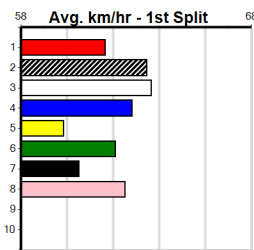

SPORTSBET SET A DEPOSIT LIMIT

Distance: 450m, Race Type: Grade 7, Total Prizemoney: $2,925
1st: $1,950, 2nd: $600, 3rd: $300, 4th: $75

Watchdog Tips:

Bet: [ ] [ ] [ ] [ ] [ ]

Form Box Wgt Dist Track Date Time BON Margin 1st/2nd (Time) PIR Checked Comment W/R Split 1 S/P Grade

MIKAELA'S JOY (SA)[7]

BD Bitch Feb-23 Sire: BARCIA BALE Dam: LILY PAD Trainer: Lisa Delbridge (Balliang)

Owner(s): A Lapinskas
Winning Distances: < 300m (0) 300 - 399m (0) 400 - 499m (1) 500 - 599m (0) 600 - 699m (0) > 700m (0)

Winning Weights: 28.1(1)

Table with columns: Rank, Box, Wgt, Dist, Track, Date, Time, BON, Margin, 1st/2nd (Time), PIR, Checked, Comment, W/R, Split 1, S/P, Grade. Lists race results for MIKAELA'S JOY.

Last 3 wins NOT included above

Box History

Box History table with columns: Bx, 1st, 2nd, 3rd, 4th, 5th, 6th, 7th, 8th. Includes Prize Best, Starts, Trk/Dts, and APM.

1

ASTON PAYCHECK [7]

BD Dog Jan-23 Sire: FERNANDO BALE Dam: ASTON REWARD Trainer: Mario Briganti (Pearcedale)

Owner(s): R Borda
Winning Distances: < 300m (0) 300 - 399m (0) 400 - 499m (1) 500 - 599m (0) 600 - 699m (0) > 700m (0)

Winning Weights: 33.5(1)

Table with columns: Rank, Box, Wgt, Dist, Track, Date, Time, BON, Margin, 1st/2nd (Time), PIR, Checked, Comment, W/R, Split 1, S/P, Grade. Lists race results for ASTON PAYCHECK.

Last 3 wins NOT included above

Box History

Box History table with columns: Bx, 1st, 2nd, 3rd, 4th, 5th, 6th, 7th, 8th. Includes Prize Best, Starts, Trk/Dts, and APM.

2

JILL'S JULIETTE [7]

BK Bitch Feb-23 Sire: ASTON RUPEE Dam: UP HILL JILL Trainer: David Geall (Lara)

Owner(s): R Geall
Winning Distances: < 300m (0) 300 - 399m (1) 400 - 499m (0) 500 - 599m (0) 600 - 699m (0) > 700m (0)

Winning Weights: 31.4(1)

Table with columns: Rank, Box, Wgt, Dist, Track, Date, Time, BON, Margin, 1st/2nd (Time), PIR, Checked, Comment, W/R, Split 1, S/P, Grade. Lists race results for JILL'S JULIETTE.

Last 3 wins NOT included above

Box History

Box History table with columns: Bx, 1st, 2nd, 3rd, 4th, 5th, 6th, 7th, 8th. Includes Prize Best, Starts, Trk/Dts, and APM.

3

RUSTY RANCHER [7]

BK Bitch May-22 Sire: MY REDEEMER Dam: LADY EMERALD Trainer: Colin Baker (Lara)

Owner(s): C Baker
Winning Distances: < 300m (0) 300 - 399m (0) 400 - 499m (1) 500 - 599m (0) 600 - 699m (0) > 700m (0)

Winning Weights: 23.3(1)

Table with columns: Rank, Box, Wgt, Dist, Track, Date, Time, BON, Margin, 1st/2nd (Time), PIR, Checked, Comment, W/R, Split 1, S/P, Grade. Lists race results for RUSTY RANCHER.

Last 3 wins NOT included above

Box History

Box History table with columns: Bx, 1st, 2nd, 3rd, 4th, 5th, 6th, 7th, 8th. Includes Prize Best, Starts, Trk/Dts, and APM.

4

VOLTAGE STRIKE [7]

F Dog Oct-22 Sire: ASTON RUPEE Dam: VOLTAGE SPIKE Trainer: Tracey Deglaitis (Moolap)

Owner(s): COUGAR (SYN), S Bauer, T Deglaitis, T Deglaitis
Winning Distances: < 300m (0) 300 - 399m (0) 400 - 499m (1) 500 - 599m (0) 600 - 699m (0) > 700m (0)

Winning Weights: 30.8(1)

Table with columns: Rank, Box, Wgt, Dist, Track, Date, Time, BON, Margin, 1st/2nd (Time), PIR, Checked, Comment, W/R, Split 1, S/P, Grade. Lists race results for VOLTAGE STRIKE.