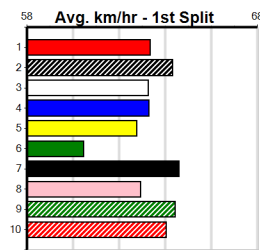

BALLARAT GREYS BINGO EVERY SUNDAY

Distance: 390m, Race Type: Grade 5 T3, Total Prizemoney: $2,925
1st: $1,950, 2nd: $600, 3rd: $300, 4th: $75

Watchdog Tips:

Bet:

Table with columns: Form Box, Wgt, Dist, Track, Date, Time, BON, Margin, 1st/2nd (Time), PIR, Checked, Comment, W/R, Split 1, S/P, Grade

GARY KNEW IT [5]
BK Dog Mar-22 Sire: FERNANDO BALE Dam: ANASTASIA
Owner(s): S Randle
Winning Distances: < 300m (0) 300 - 399m (4) 400 - 499m (0) 500 - 599m (0) 600 - 699m (0) > 700m (0)
Winning Weights: 27.2(1) 28.2(1) 28.3(1) 29.0(1)
Race results table with columns: Rank, Dog, Date, Time, BON, Margin, 1st/2nd (Time), PIR, Checked, Comment, W/R, Split 1, S/P, Grade

Trainer: Kathrynne Tabb (Lara)
Box History table with columns: Bx, 1st, 2nd, 3rd, 4th, 5th, 6th, 7th, 8th
Prize Best Starts Trk/Dts APM

FORGOTTEN TIME [5]
BK Bitch Jul-21 Sire: BERNARDO Dam: GOLDEN CHARM
Owner(s): TWO BOWERMANS (SYN), M Bowerman, A Bowerman
Winning Distances: < 300m (0) 300 - 399m (3) 400 - 499m (0) 500 - 599m (0) 600 - 699m (0) > 700m (0)
Winning Weights: 24.9(1) 25.0(1) 25.1(1)
Race results table with columns: Rank, Dog, Date, Time, BON, Margin, 1st/2nd (Time), PIR, Checked, Comment, W/R, Split 1, S/P, Grade

Trainer: Michael Bowerman (Raglan)
Box History table with columns: Bx, 1st, 2nd, 3rd, 4th, 5th, 6th, 7th, 8th
Prize Best Starts Trk/Dts APM

FULL SPEED AHEAD [5]
BK Bitch Feb-21 Sire: MAGICAL BALE Dam: ONE STEP AHEAD
Owner(s): C Treherne
Winning Distances: < 300m (0) 300 - 399m (0) 400 - 499m (4) 500 - 599m (0) 600 - 699m (0) > 700m (0)
Winning Weights: 28.9(1) 29.5(1) 30.2(2)
Race results table with columns: Rank, Dog, Date, Time, BON, Margin, 1st/2nd (Time), PIR, Checked, Comment, W/R, Split 1, S/P, Grade

Trainer: Craig Treherne (Lara)
Box History table with columns: Bx, 1st, 2nd, 3rd, 4th, 5th, 6th, 7th, 8th
Prize Best Starts Trk/Dts APM

WHERE THE FORMAN [5]
BK Dog Jul-21 Sire: BERNARDO Dam: GOLDEN CHARM
Owner(s): TWO BOWERMANS (SYN), M Bowerman, A Bowerman
Winning Distances: < 300m (0) 300 - 399m (6) 400 - 499m (1) 500 - 599m (0) 600 - 699m (0) > 700m (0)
Winning Weights: 30.6(1) 30.7(2) 30.9(3) 31.7(1)
Race results table with columns: Rank, Dog, Date, Time, BON, Margin, 1st/2nd (Time), PIR, Checked, Comment, W/R, Split 1, S/P, Grade

Trainer: Michael Bowerman (Raglan)
Box History table with columns: Bx, 1st, 2nd, 3rd, 4th, 5th, 6th, 7th, 8th
Prize Best Starts Trk/Dts APM

PRINCE PIERRE [5]
BK Dog Apr-22 Sire: ORSON ALLEN Dam: CULLQUIN CERSEI
Owner(s): C Brett
Winning Distances: < 300m (0) 300 - 399m (0) 400 - 499m (4) 500 - 599m (0) 600 - 699m (0) > 700m (0)
Winning Weights: 30.6(1) 30.7(1) 31.6(1) 32.0(1)
Race results table with columns: Rank, Dog, Date, Time, BON, Margin, 1st/2nd (Time), PIR, Checked, Comment, W/R, Split 1, S/P, Grade

Trainer: Cole Brett (Kurunjang)
Box History table with columns: Bx, 1st, 2nd, 3rd, 4th, 5th, 6th, 7th, 8th
Prize Best Starts Trk/Dts APM