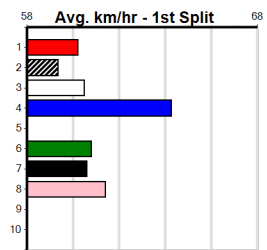

TOWN & COUNTRY LINE MARKING

Distance: 450m, Race Type: Maiden, Total Prizemoney: $2,535
1st: $1,680, 2nd: $520, 3rd: $260, 4th: $75

Watchdog Tips:

Bet:

Form Box	Wgt	Dist	Track	Date	Time	BON	Margin	1st/2nd (Time)	PIR	Checked	Comment	WR	Split 1	S/P	Grade

1

BARELLEN MOON [M]
BD Bitch Apr-22 Sire: FERAL FRANKY Dam: BARELLEN PEARL
Owner(s): A King
Winning Distances: < 300m (0) 300 - 399m (0) 400 - 499m (0) 500 - 599m (0) 600 - 699m (0) > 700m (0)
Winning Weights:
2nd (8) 28.5 425 BEN R1 18-Sep-24 25.19 24.12 10.00 BAKALI SURPRISE (24.51) M/543 . . . . 7.03 $13.70 T3-M
5th (3) 28.4 410 HOR R1 24-Sep-24 24.37 22.93 12.00 LEONESSA (23.59) M/86 . . . . 11.14 $56.60 M
5th (5) 28.5 400 GEL R2 11-Oct-24 24.11 22.58 13.00 ROMANTIC CITY (23.22) M/44 . . . . 8.98 $102.70 M
5th (2) 28.5 390 BAL R3 17-Oct-24 22.90 22.15 8.00L MORAINÉ ARIANA (22.35) M/54 . . . . 9.00 $34.50 T3-M
4th (2) 28.4 410 HOR R1 22-Oct-24 23.89 22.99 3.75L MISS YOUR KISS (23.65) M/64 . . . . 10.79 $25.00 M
6th (3) 28.6 450 BAL R4 31-Oct-24 26.59 25.08 13.00 MIKAELA'S JOY (25.69) Q/356 . . . . 6.85 $27.00 M
4th (6) 28.6 410 HOR R2 05-Nov-24 23.87 22.93 8.00L BE UNITED (23.32) M/33 . . . . 10.93 $25.30 MH
4th (8) 29.0 450 BAL R3 14-Nov-24 26.63 25.67 11.00 ZENVO YOYO (25.92) M/344 . . . . 6.94 $10.60 T3-M

Last 3 wins NOT included above

Trainer: Alfred King (Sulky)

Box History

Bx	1st	2nd	3rd	4th	5th	6th	7th	8th
1		2		2				
2				2	1			1
3					1	1		
4			1			2	1	
5					1	2		
6			1	1				1
7							1	
8	1		1					

Prize Best $1650.00
Starts 26.33(4)-3/7/24
Trk/Dts 23-0-1-4
APM 6-0-0-0 844

2

DAD'S PLUM SAUCE [M]
WBK Bitch May-22 Sire: FERNANDO BALE Dam: MA'S PLUM JAM
Owner(s): G and S MANNION (SYN), G Mannion, S Mannion
Winning Distances: < 300m (0) 300 - 399m (0) 400 - 499m (0) 500 - 599m (0) 600 - 699m (0) > 700m (0)
Winning Weights:
4th (5) 25.4 390 BAL R9 02-Oct-24 22.89 21.95 4.50L NO BAD DEED (22.58) M/73 . . . . 8.96 $33.10 M
3rd (3) 25.5 400 GEL R2 11-Oct-24 23.73 22.58 7.50L ROMANTIC CITY (23.22) M/55 . . . . 8.99 $28.30 M
2nd (4) 25.1 390 BAL R2 17-Oct-24 22.59 22.15 0.50L TIME FOR TEA (22.56) S/64 . . . . 8.97 $3.70 T3-M
2nd (1) 25.4 450 BAL R10 24-Oct-24 25.59 25.39 1.75L QUEST FOR ANGEL (25.48) M/322 . . . . 6.80 $3.90 M
5th (4) 25.5 450 BAL R4 31-Oct-24 26.10 25.08 6.00L MIKAELA'S JOY (25.69) M/665 . . . . 6.96 $4.20 M

Last 3 wins NOT included above

Trainer: Gary Mannion (Gordon)

Box History

Bx	1st	2nd	3rd	4th	5th	6th	7th	8th
1	1							
2								
3			1					
4		1			1			
5				1				
6								
7								
8								

Prize Best $1175.00
Starts 25.59(1)-24/10/24
Trk/Dts 5-0-2-1
APM 2-0-1-0 1044