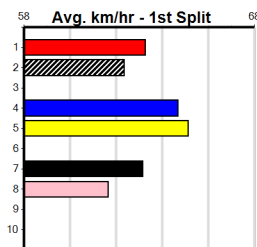

Watchdog Tips: [ ] [ ] [ ] [ ] Bet: [ ]

Table with columns: Form Box, Wgt, Dist, Track, Date, Time, BON, Margin, 1st/2nd (Time), PIR, Checked, Comment, W/R, Split 1, S/P, Grade. Contains detailed race information for four horses: ZERO MONSTER [6], LITTLE DARL [6], ASTON OUTLAY [6], and KIYENG [6].

1

2

3

4

5

Box History table for ZERO MONSTER [6] with columns: Bx, 1st, 2nd, 3rd, 4th, 5th, 6th, 7th, 8th. Includes Prize Best ($4975.00), Starts (22.33(4)-4/9/24), Trk/Dts (19-2-4-1, 9-1-1-0), and APM (3401).

Box History table for LITTLE DARL [6] with columns: Bx, 1st, 2nd, 3rd, 4th, 5th, 6th, 7th, 8th. Includes Prize Best ($5230.00), Starts (22.26(2)-24/10/24), Trk/Dts (9-2-1-4, 4-1-0-2), and APM (4478).

Box History table for ASTON OUTLAY [6] with columns: Bx, 1st, 2nd, 3rd, 4th, 5th, 6th, 7th, 8th. Includes Prize Best ($3760.00), Starts (FSH), Trk/Dts (5-2-1-2, 0-0-0-0), and APM (3544).

Box History table for KIYENG [6] with columns: Bx, 1st, 2nd, 3rd, 4th, 5th, 6th, 7th, 8th. Includes Prize Best ($4455.00), Starts (22.41(4)-16/12/23), Trk/Dts (21-2-5-0, 3-1-0-0), and APM (1411).