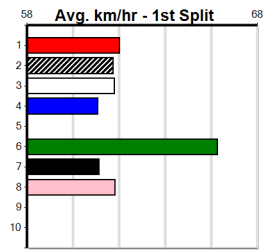

EUREKA CONCRETE

Distance: 390m, Race Type: Grade 7, Total Prizemoney: $2,925
1st: $1,950, 2nd: $600, 3rd: $300, 4th: $75

Watchdog Tips: [ ] [ ] [ ] [ ] Bet: [ ]

Form Box Wgt Dist Track Date Time BON Margin 1st/2nd (Time) PIR Checked Comment W/R Split 1 S/P Grade

LONELY HUNTER [7]
F Dog Jan-23 Sire: FLYING RICCIARDO Dam: GET REAL
Owner(s): D Pell Trainer: Mark Delbridge (Balliang)
Winning Distances: < 300m (0) 300 - 399m (0) 400 - 499m (1) 500 - 599m (0) 600 - 699m (0) > 700m (0)
Winning Weights: 31.4(1)
3rd (3) 31.4 450 BAL R10 24-Oct-24 26.03 25.39 8.00L QUEST FOR ANGEL (25.48) M/233 6.77 $6.80 M
1st (2) 31.4 450 BAL R5 31-Oct-24 25.92 25.08 1.75L SPEEDY KHE SANH (26.03) M/222 6.73 $2.30 M
6th (1) 31.3 450 BAL R10 06-Nov-24 26.27 25.30 10.00 SIZZLE JACK (25.60) M/566 6.92 $16.90 X67H
Last 3 wins NOT included above
Box History table and Prize Best $1940.00

INWARD HARMONY [7]
WBK Bitch Mar-21 Sire: DELIVER Dam: URANA VEE EIGHT
Owner(s): C Baker Trainer: Colin Baker (Lara)
Winning Distances: < 300m (0) 300 - 399m (0) 400 - 499m (1) 500 - 599m (0) 600 - 699m (0) > 700m (0)
Winning Weights: 27.6(1)
5th (2) 27.0 350 HVL R3 12-Jul-24 20.12 19.47 6.50L CAUSING RUBBLE (19.69) S/7 6.94 $106.00 T3-RW
4th (4) 27.4 350 HVL R5 19-Jul-24 19.92 18.99 5.50L WILD VENUS (19.56) S/6 6.87 $43.00 X67
6th (3) 27.8 400 WGL R9 25-Jul-24 23.79 23.01 7.00L GOT FLAIR (23.32) S/86 8.97 $64.80 T3-7
6th (2) 27.4 400 GEL R3 03-Sep-24 23.37 22.31 7.50L BIG BOY COOPER (22.86) M/65 8.73 $50.00 7
3rd (3) 27.0 390 WBL R3 09-Sep-24 23.22 22.33 7.00L MAYBE SPAGHETTI (22.73) M/33 9.16 $48.00 7
8th (5) 27.1 400 WGL R3 13-Sep-24 23.51 22.67 10.00 FLYING HELLCAT (22.83) S/88 8.76 $69.90 X67
8th (7) 27.7 460 GEL R9 28-Sep-24 27.04 25.58 21.00 SET TO SIZZLE (25.58) S/877 V21 6.92 $199.90 X67
8th (5) 29.3 390 BAL R13 31-Oct-24 23.41 22.23 11.00 SAINT XAVIER (22.70) S/88 8.98 $65.40 7
Last 3 wins NOT included above
1st (3) 27.6 400 GEL R1 30-Oct-23 23.54 22.60 1.25L PERFECT STRANGER S/32 8.92 $10.00 M
Box History table and Prize Best $2630.00

PAW CASSIAN (NSW)[7]
RF Dog Jul-22 Sire: ALLEN DEED Dam: FANTA BALE
Owner(s): G and S MANNION (SYN), G Mannion, S Mannion Trainer: Gary Mannion (Gordon)
Winning Distances: < 300m (0) 300 - 399m (1) 400 - 499m (0) 500 - 599m (0) 600 - 699m (0) > 700m (0)
Winning Weights: 32.7(1)
7th (6) 34.1 400 GEL R1 03-May-24 23.40 22.45 11.00 SHAKER STICKER (22.63) M/77 8.87 $12.90 MH
6th (7) 33.4 435 SLE R1 23-Jun-24 25.94 24.37 14.00 HE'S A ROCK (25.01) M/886 5.40 $8.20 MH
5th (6) 33.2 450 BAL R1 26-Jun-24 25.84 25.03 2.25L ASTON BREEZE (25.68) S/776 7.00 $28.40 M
2nd (1) 33.2 525 MEP R3 10-Jul-24 30.82 30.00 0.75L VISTA ARGON (30.78) Q/1111 V5 5.20 $5.20 M
ST (-) 32.9 515 SAP 15-Jul-24 30.37 8.50L Trial Cleared M/4344 4of5 . ST
4th (3) 33.0 515 SAP R1 22-Jul-24 31.50 29.48 12.00 CANYA VIVI (30.68) M/6325 V0 5.32 $5.70 M
ST (-) 33.5 390 BAL 14-Oct-24 22.59 2.75L Trial Cleared M/33 3of5 8.62 . ST
1st (4) 32.7 390 BAL R1 07-Nov-24 22.69 22.07 1.75L HARBLOW'S BOY (22.81) M/22 SW 8.67 $5.00 M
Last 3 wins NOT included above
Box History table and Prize Best $1665.00