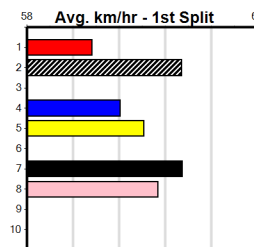

Ballarat
10
9:22PM
(VIC time)

TUDOR ELECTRICAL

Distance: 390m, Race Type: Grade 7, Total Prizemoney: $2,925
1st: $1,950, 2nd: $600, 3rd: $300, 4th: $75

Watchdog Tips: ☐ ☐ ☐ ☐ ☐ Bet: ☐

Form Box Wgt Dist Track Date Time BON Margin 1st/2nd (Time) PIR Checked Comment W/R Split 1 S/P Grade

1 NO BAD DEED [7]
F Dog Nov-22 Sire: FERAL FRANKY Dam: NO GOOD DEED Trainer: Wendy Saathoff (Toolern Vale)
Owner(s): PAYDHOFF (SYN), W Saathoff, S Payne
Winning Distances: < 300m (0) 300 - 399m (1) 400 - 499m (0) 500 - 599m (0) 600 - 699m (0) > 700m (0)
Winning Weights: 31.5(1)

2nd (8)	31.2	390	BAL	R1	25-Sep-24	22.64	22.31	3.25L NEW LINE (22.41)	M/53			8.75	$5.50	M
1st (8)	31.5	390	BAL	R9	02-Oct-24	22.58	21.95	4.00L BONA VISTA (22.86)	M/22			8.64	$2.60	M
6th (6)	31.4	450	BAL	R10	09-Oct-24	26.19	25.19	11.00 PAW QUARK (25.46)	M/466		SW	6.76	$36.30	X67
4th (1)	31.3	390	BAL	R2	30-Oct-24	22.66	21.83	3.75L SWEET LOVE (22.41)	M/44			8.70	$8.10	X67
5th (6)	31.5	425	BEN	R10	15-Nov-24	24.40	23.97	5.50L SPIRITED OLIVER (24.05)	M/766			6.81	$16.10	X67

Last 3 wins NOT included above

Bx	1st	2nd	3rd	4th	5th	6th	7th	8th
1				1				
2								
3								
4								
5								
6					1	1		
7								
8	1	1						

Prize Best $2275.00
Starts 22.58(8)-2/10/24
Trk/Dts 5-1-1-0
APM 3-1-1-0
1835

2 JUMBUK QUEEN [7]
BK Bitch Mar-23 Sire: BERNARDO Dam: CRIMSON VIXEN Trainer: Ben Joske (Yinnar South)
Owner(s): B Joske
Winning Distances: < 300m (0) 300 - 399m (0) 400 - 499m (1) 500 - 599m (0) 600 - 699m (0) > 700m (0)
Winning Weights: 28.9(1)

2nd (1)	28.8	400	WGL	R1	25-Oct-24	23.41	22.52	4.25L CAPED CRUSADER (23.12)	M/22			8.59	$2.40	M
1st (7)	28.9	400	WGL	R1	01-Nov-24	22.74	22.49	3.75L PAW FARINA (22.99)	Q/11		SW	8.29	$2.40	M
5th (6)	28.7	435	SLE	R9	10-Nov-24	25.08	24.30	6.50L DR. BELL (24.63)	M/466			5.40	$5.30	X67H

Last 3 wins NOT included above

Bx	1st	2nd	3rd	4th	5th	6th	7th	8th
1		1						
2								
3								
4								
5								
6					1			
7	1							
8								

Prize Best $2200.00
Starts FSH
Trk/Dts 3-1-1-0
APM 0-0-0-0
2200

3 *** VACANT BOX ***
Sire: Dam: Trainer:
Owner(s):
Winning Distances: < 300m (0) 300 - 399m (0) 400 - 499m (0) 500 - 599m (0) 600 - 699m (0) > 700m (0)
Winning Weights:

Box History

4 PICHOLA RALPHY (NSW)[7]
BK Dog Feb-23 Sire: FERAL FRANKY Dam: UNLEASH THE FUN Trainer: Andrea Chapple (Exford)
Owner(s): L Carbone
Winning Distances: < 300m (0) 300 - 399m (0) 400 - 499m (1) 500 - 599m (0) 600 - 699m (0) > 700m (0)
Winning Weights: 30.6(1)

5th (4)	30.5	390	BAL	R2	24-Oct-24	23.41	22.08	14.00 HOOKED ON YUKI (22.43)	M/55			8.64	$3.20	M
2nd (8)	30.4	390<th>BAL</th><th>R3</th><th>31-Oct-24</th><th>22.56</th><th>22.23</th><th>1.5L FEROCIOUS QUEEN (22.47)</th><th>M/22</th><th></th><th></th><th>8.48</th><th>$4.10</th><th>M</th>												
1st (4)	30.6	400<th>GEL</th><th>R2</th><th>05-Nov-24</th><th>22.94</th><th>22.46</th><th>2.75L NOAH DEAR (23.12)</th><th>M/32</th><th></th><th>SW</th><th>8.65</th><th>$1.40</th><th>M</th>												
2nd (6)	30.0	390<th>BAL</th><th>R10</th><th>14-Nov-24</th><th>22.57</th><th>22.16</th><th>1.75L RELEASED (22.46)</th><th>Q/32</th><th></th><th></th><th>8.74</th><th>$1.70</th><th>T3-7</th>												

Last 3 wins NOT included above

Bx	1st	2nd	3rd	4th	5th	6th	7th	8th
1								
2								
3								
4	1				1			
5								
6		1						
7								
8		1						

Prize Best $1840.00
Starts 22.56(8)-31/10/24
Trk/Dts 4-1-2-0
APM 3-0-2-0
1840