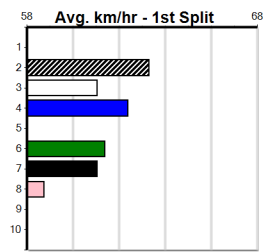

14 RACES TONIGHT

Distance: 390m, Race Type: Maiden, Total Prizemoney: $2,535
1st: $1,680, 2nd: $520, 3rd: $260, 4th: $75

Watchdog Tips:

Bet:

Form Box	Wgt	Dist	Track	Date	Time	BON	Margin	1st/2nd (Time)	PIR	Checked	Comment	WR	Split 1	S/P	Grade

1

BLUE SKYLARK [M]
BE Bitch Feb-23 Sire: ASTON RUPEE Dam: UP HILL JILL
Owner(s): R Geall Trainer: David Geall (Lara)
Winning Distances: < 300m (0) 300 - 399m (0) 400 - 499m (0) 500 - 599m (0) 600 - 699m (0) > 700m (0)
Winning Weights:

Bx	1st	2nd	3rd	4th	5th	6th	7th	8th
1								
2								
3								
4								
5								
6								
7								
8								

Last 3 wins NOT included above

Prize Best								$0
Starts								0-0-0-0
Trk/Dts								0-0-0-0
APM								0

2

JOHNNY'S REVENGE [M]
BK Dog Mar-23 Sire: MY REDEEMER Dam: AVATAR MINTY
Owner(s): Tuesday Pool Comp (SYN), N Sellings, M Heusmann Trainer: Kate Gorman (Tanjil South)
Winning Distances: < 300m (0) 300 - 399m (0) 400 - 499m (0) 500 - 599m (0) 600 - 699m (0) > 700m (0)
Winning Weights:

Bx	1st	2nd	3rd	4th	5th	6th	7th	8th
1								
2								
3								
4								
5								
6								
7								1
8								

Last 3 wins NOT included above

Prize Best								$0.00
Starts								1-0-0-0
Trk/Dts								0-0-0-0
APM								0

3

BELFAST SPOT [M]
WBE Dog Oct-22 Sire: TOMMY SHELBY Dam: LIZZIE'S ENTITY
Owner(s): D Knight Trainer: Donna Knight (Talbot)
Winning Distances: < 300m (0) 300 - 399m (0) 400 - 499m (0) 500 - 599m (0) 600 - 699m (0) > 700m (0)
Winning Weights:

Bx	1st	2nd	3rd	4th	5th	6th	7th	8th
1								
2								
3								
4								
5								
6								
7								
8								

Last 3 wins NOT included above

Prize Best								$2270.00
Starts								22.41(1)-17/10/24
Trk/Dts								18-0-2-6
APM								5-0-1-3
								1858

4

CRANSBERG DASH [M]
BK Dog Jan-23 Sire: ICE COOL KAEDYN Dam: GALWAY LIGHTS
Owner(s): Millard Racing Group (SYN), S Millard, C Millard, D Millard Trainer: Scott Millard (Kyneton)
Winning Distances: < 300m (0) 300 - 399m (0) 400 - 499m (0) 500 - 599m (0) 600 - 699m (0) > 700m (0)
Winning Weights:

Bx	1st	2nd	3rd	4th	5th	6th	7th	8th
1								
2								
3								
4								
5								
6								
7								
8								

Last 3 wins NOT included above

Prize Best								$0.00
Starts								1-0-0-0
Trk/Dts								0-0-0-0
APM								0

5

*** VACANT BOX ***
Sire: Dam:
Owner(s): Trainer:
Winning Distances: < 300m (0) 300 - 399m (0) 400 - 499m (0) 500 - 599m (0) 600 - 699m (0) > 700m (0)
Winning Weights:

Box History