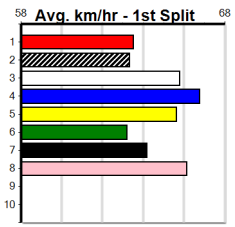

Shepparton

BYERS ELECTRICAL

Distance: 450m, Race Type: Grade 5, Total Prizemoney: \$2,925
1st: \$1,950, 2nd: \$600, 3rd: \$300, 4th: \$75

7

5:14PM

(VIC time)

Watchdog Tips:

0 0 0 0