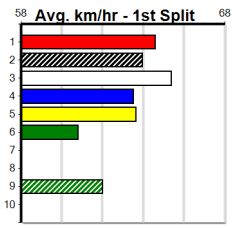

13 RACES TODAY

Distance: 450m, Race Type: Maiden, Total Prizemoney: $2,535
1st: $1,680, 2nd: $520, 3rd: $260, 4th: $75

1

3:04PM
(VIC time)

Watchdog Tips: **0 0 0 0** Bet: **.**