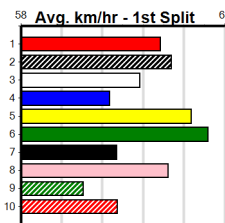

Shepparton

NAGAMBIE GUTTER CLEANING

Distance: 390m, Race Type: Mixed 6/7, Total Prizemoney: $2,925
1st: $1,950, 2nd: $600, 3rd: $300, 4th: $75

10
6:14PM
(VIC time)

Watchdog Tips: 0 0 0 0 **Bet:**