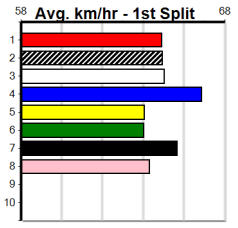

Shepparton

8 5:34PM (VIC time)

CKH PAINTING

Distance: 450m, Race Type: Grade 5, Total Prizemoney: $2,925 1st: $1,950, 2nd: $600, 3rd: $300, 4th: $75

Watchdog Tips: 0 0 0 0 Bet:

Main table containing race details for 10 races (1-10), including race names, trainers, horses, times, and prize money.