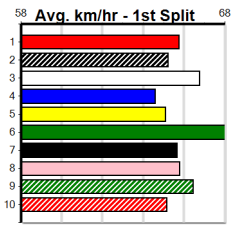

Distance: 390m, Race Type: Grade 5, Total Prizemoney: $2,925
1st: $1,950, 2nd: $600, 3rd: $300, 4th: $75

Watchdog Tips: 0 0 0 0 Bet: .

Main table containing race details for 9 different races, including horse names, trainers, owners, and results.

Winning Boxes table for Race 1: BIG TRUCKER (QLD)[5]

Winning Boxes table for Race 2: HERD 'EM UP [5]

Winning Boxes table for Race 3: DELATITE BEAST [5]

Winning Boxes table for Race 4: BODHICITTA [5]

Winning Boxes table for Race 5: SLOAN STREET [5]

Winning Boxes table for Race 6: CAPALA [5]

Winning Boxes table for Race 7: MARKET BLUE [5]

Winning Boxes table for Race 8: COCKTAIL (NSW)[5]

Winning Boxes table for Race 9: HAPPY BUDDHA [5] Biks Res.

Winning Boxes table for Race 10: SNOW ROYALE (NSW)[5] Res.