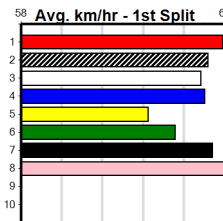

12
6:58PM
(VIC time)

ONE MORE RACE TO GO

Distance: 390m, Race Type: Mixed 4/5, Total Prizemoney: $3,360
1st: $2,250, 2nd: $690, 3rd: $345, 4th: $75

Watchdog Tips: **0 0 0 0** Bet: **0**

Form	Box	Weight	Dist	Track	Date	Time	BON	Margin	1st/2nd (Time)	PIR	Checked	Comment	W/R	Split 1	S/P	Grade

1 SHA TIN KING [5]
WBK D Jan-22 ORSON ALLEN OUR MAGIC TURBO
Trainer: Thomas Wark (Rushworth)
3rd (6) 27.2 450 SHP R12 28-Oct-24 25.53 25.13 4.00LASTON WESTERN (25.25) Q/111 . . . . . 6.48 $17.00 5
3rd (1) 27.0 390 SHP R12 01-Nov-24 22.01 21.88 2.00LPACKHAM PRINCE (21.88) Q/21 . . . . . 8.31 $4.20 X45
4th (7) 27.3 300 HVL R5 10-Nov-24 16.99 16.61 1.5LNEW WAVE WHINE (16.89) M/5 . . . . . 3.92 $19.90 X45
4th (3) 27.3 425 BEN R11 15-Nov-24 24.22 23.97 3.5LGUNAI WIZARD (23.99) M/333 . . . . . 6.59 $3.90 5
Owner(s): SPIKEY (SYN), T Wark, S Evans

Winning Boxes

1	2	3	4	5	6	7	8
1	1	1	1	1	1	1	1
Prize	$16,127.50						
Best	22.01						
Starts	39-6-10-9						
Trk/Dst	13-2-4-3						
APM	$5622						

2 HELLO SIRI [4]
BE B Sep-21 FERNANDO BALE AMELIA CHRISTA
Trainer: Adele Powell (Stanhope)
3rd (6) 27.9 390 SHP R12 21-Oct-24 22.12 21.62 7.50LIMANI (21.62) Q/43 . . . . . 8.57 $5.10 X34
3rd (4) 27.9 390 SHP R11 28-Oct-24 22.55 21.85 10.00LRIENDO (21.85) M/32 . . . . . 8.39 $10.10 X34
4th (7) 27.4 390 BAL R11 13-Nov-24 22.60 22.11 7.00LCAPTAIN ALICE (22.12) M/54 . . . . . 8.53 $17.20 5
7th (7) 27.4 390 SHP R10 18-Nov-24 22.85 21.87 14.00LRIENDO (21.93) M/77 . . . . . 8.61 $29.70 FFA
Owner(s): Powellful Ryino (SYN), M Ryan, A Powell

Winning Boxes

1	2	3	4	5	6	7	8
1	2	2	1	1			
Prize	$21,880.00						
Best	21.90						
Starts	46-7-14-7						
Trk/Dst	22-5-7-3						
APM	$7009						

3 TROPIC MAN [4]
BK D Apr-22 SHIMA SHINE SCOTTISH PRIDE
Trainer: Jordan Formosa (Heathcote)
4th (8) 40.4 390 SHP R13 14-Oct-24 22.51 21.74 5.50LINFRAED RAYS (22.15) S/54 . . . . . 8.58 $1.90 5
3rd (3) 40.6 390 SHP R4 28-Oct-24 22.46 21.85 4.75LNO MORE ISSUES (22.13) S/22 . . . . . 8.60 $3.10 5
7th (8) 40.3 390 SHP R13 11-Nov-24 22.44 21.77 4.25LVALLETTA DASH (22.16) S/66 . . . . . 8.61 $2.60 5
1st (1) 40.5 390 SHP R11 18-Nov-24 22.25 21.87 0.25LCAPALA (22.27) M/42 . . . . . 8.48 $5.30 5
Owner(s): M Perry

Winning Boxes

1	2	3	4	5	6	7	8
2	2	1	1	1	1	2	
Prize	$22,325.00						
Best	22.03						
Starts	29-9-2-5						
Trk/Dst	21-5-2-4						
APM	$7728						

4 PHIL'S NO ANGEL [4]
BK D Mar-22 ASTON DUKE STARLIGHT JILL
Trainer: Thomas Wark (Rushworth)
4th (2) 29.8 400 GEL R11 11-Oct-24 23.04 22.58 7.00LRIENDO (22.58) M/64 . . . . . 8.59 $13.70 X45
7th (1) 29.8 400 GEL R11 18-Oct-24 23.27 22.40 11.00LFIFTY SHORT (22.54) M/66 . . . . . 8.70 $8.70 X45
3rd (5) 30.6 390 SHP R4 11-Nov-24 22.34 21.77 8.50LAUGUSTUS FINCH (21.77) M/22 . . . . . 8.47 $16.50 X45
3rd (2) 30.8 390 SHP R10 18-Nov-24 22.26 21.87 4.75LRIENDO (21.93) Q/22 . . . . . 8.26 $14.50 FFA
Owner(s): BEERS FOR THE BOYS (SYN), D Baldwin, D Chillingsworth, P Rattray

Winning Boxes

1	2	3	4	5	6	7	8
1	1	1	1	1	1	1	2
Prize	$12,850.00						
Best	22.08						
Starts	25-6-0-10						
Trk/Dst	8-2-0-3						
APM	$6979