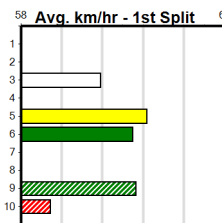

Distance: 390m, Race Type: Maiden, Total Prizemoney: $2,535
1st: $1,680, 2nd: $520, 3rd: $260, 4th: $75

2

3:29PM

(VIC time)

Watchdog Tips: 0 0 0 0 **Bet:** .