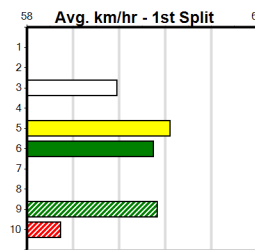

2

3:29PM

(VIC time)

Distance: 390m, Race Type: Maiden, Total Prizemoney: $2,535
1st: $1,680, 2nd: $520, 3rd: $260, 4th: $75

Watchdog Tips:

Bet:

Form Box	Wgt	Dist	Track	Date	Time	BON	Margin	1st/2nd (Time)	PIR	Checked	Comment	W/R	Split 1	S/P	Grade

1 CANYA RAPID FIRE (NSW)[M]

BK Dog May-23 Sire: BERNARDO Dam: OPAL ROCKS Trainer: Graham Glass (Kyabram)

Owner(s): Lalli Cremona (SYN), F Cremona, N Lalli

Winning Distances: < 300m (0) 300 - 399m (0) 400 - 499m (0) 500 - 599m (0) 600 - 699m (0) > 700m (0)

Winning Weights:

Bx	1st	2nd	3rd	4th	5th	6th	7th	8th
1								
2								
3								
4								
5								
6								
7								
8								

Prize Best Starts Trk/Dts APM $0 FSH 0-0-0-0 0-0-0-0 0

Last 3 wins NOT included above

2 WEST ON BEATTIE [M]

BK Bitch Mar-23 Sire: WEST ON AUGIE Dam: HOPE'S THUNDER Trainer: Adele Powell (Stanhope)

Owner(s): Powellful Ryino (SYN), M Ryan, A Powell

Winning Distances: < 300m (0) 300 - 399m (0) 400 - 499m (0) 500 - 599m (0) 600 - 699m (0) > 700m (0)

Winning Weights:

Bx	1st	2nd	3rd	4th	5th	6th	7th	8th
1								
2								
3								
4								
5								
6								
7								
8								

Prize Best Starts Trk/Dts APM $0 FSH 0-0-0-0 0-0-0-0 0

Last 3 wins NOT included above

3 LITTLE SPANGO [M]

WBK Bitch Mar-23 Sire: FERNANDO BALE Dam: MEPUNGA SPECTRE Trainer: James Shaw (Seymour) ENG SHP 2024-11-21

Owner(s): J Shaw

Winning Distances: < 300m (0) 300 - 399m (0) 400 - 499m (0) 500 - 599m (0) 600 - 699m (0) > 700m (0)

Winning Weights:

Bx	1st	2nd	3rd	4th	5th	6th	7th	8th
1								
2								
3					1			
4								
5								
6			1					1
7			1	1				
8					1	1	1	

Prize Best Starts Trk/Dts APM $470.00 22.81(3)-12/10/24 8-0-0-2 6-0-0-2 408

Last 3 wins NOT included above

4 FORGIVENESS [M]

BK Bitch Dec-22 Sire: MY REDEEMER Dam: HIGHTAN Trainer: Justin Nolan (Devon Meadows)

Owner(s): M Nolan

Winning Distances: < 300m (0) 300 - 399m (0) 400 - 499m (0) 500 - 599m (0) 600 - 699m (0) > 700m (0)

Winning Weights:

Bx	1st	2nd	3rd	4th	5th	6th	7th	8th
1								
2								
3								
4								
5								
6								
7								
8								

Prize Best Starts Trk/Dts APM $0 FSH 0-0-0-0 0-0-0-0 0

Last 3 wins NOT included above

5 ASTON HOOKED [M]

BK Dog Nov-22 Sire: HOOKED ON SCOTCH Dam: ASTON CHA CHA Trainer: Natasha Fullerton (Long Gully)

Owner(s): R Borda

Winning Distances: < 300m (0) 300 - 399m (0) 400 - 499m (0) 500 - 599m (0) 600 - 699m (0) > 700m (0)

Winning Weights:

Bx	1st	2nd	3rd	4th	5th	6th	7th	8th
1								
2								
3								
4								
5								
6			1					1
7								
8								

Prize Best Starts Trk/Dts APM $260.00 22.94(6)-18/11/24 2-0-0-1 1-0-0-1 260

Last 3 wins NOT included above