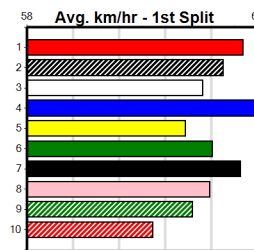

GRV VICBRED SERIES FINAL

Distance: 450m, Race Type: Grade 5 Final, Total Prizemoney: $9,575
1st: $6,500, 2nd: $2,000, 3rd: $1,000, 4th: $75

Watchdog Tips:

Bet:

Table with columns: Form Box, Wgt, Dist, Track, Date, Time, BON, Margin, 1st/2nd (Time), PIR, Checked, Comment, WR, Split 1, S/P, Grade

TENSION HEAD [5]
BEBD Dog Oct-21 Sire: TOMMY SHELBY Dam: SNOOKY
Owner(s): JimKat Racing (SYN), J Holt, K Evans
Trainer: Katrina Evans (Kyneton)
Winning Distances: < 300m (0) 300 - 399m (2) 400 - 499m (6) 500 - 599m (1) 600 - 699m (0) > 700m (0)
Winning Weights: 31.2(1) 31.3(1) 31.4(1) 31.6(1) 31.7(2) 31.8(1) 31.9(2)
Box History table and Prize Best Starts Trk/Dts APM

JETSTREAM ICON [4]
BD Dog Feb-22 Sire: FERNANDO BALE Dam: WEEONA DOTTY
Owner(s): M Sullivan
Trainer: Gavin Gledhill (Coomboona)
Winning Distances: < 300m (0) 300 - 399m (0) 400 - 499m (9) 500 - 599m (3) 600 - 699m (0) > 700m (0)
Winning Weights: 31.9(1) 32.2(1) 32.4(2) 32.5(3) 32.6(1) 32.7(3) 32.8(1)
Box History table and Prize Best Starts Trk/Dts APM

ALL JAZZ [5]
BK Bitch Sep-22 Sire: SHIMA SHINE Dam: JAZZ OPERA
Owner(s): N Presutto
Trainer: Michelle Nolan (Devon Meadows)
Winning Distances: < 300m (0) 300 - 399m (0) 400 - 499m (4) 500 - 599m (0) 600 - 699m (0) > 700m (0)
Winning Weights: 26.5(1) 27.2(1) 27.3(1) 27.4(1)
Box History table and Prize Best Starts Trk/Dts APM

SUNNYSIDE JO [5]
RBD Bitch Jan-21 Sire: MY REDEEMER Dam: MINTER BEE
Owner(s): P Connell
Trainer: David Kerr (Caldermeade)
Winning Distances: < 300m (0) 300 - 399m (0) 400 - 499m (6) 500 - 599m (10) 600 - 699m (3) > 700m (3)
Winning Weights: 26.5(1) 26.6(2) 26.7(1) 26.8(5) 26.9(2) 27.1(1) 27.3(5) 27.4(2) 27.5(2) 27.8(1)
Box History table and Prize Best Starts Trk/Dts APM

MAXED OUT [5]
BK Dog Jun-20 Sire: AUSSIE INFRARED Dam: PAT'S LASS
Owner(s): J Arter
Trainer: Danielle Smith (Lara)
Winning Distances: < 300m (0) 300 - 399m (8) 400 - 499m (17) 500 - 599m (0) 600 - 699m (0) > 700m (0)
Winning Weights: 33.3(1) 33.5(2) 33.6(1) 33.7(1) 33.8(2) 33.9(1) 34.1(2) 34.4(1) 34.6(2) 34.7(1) 34.8(3) 35.0(1) 35.1(1)
Box History table and Prize Best Starts Trk/Dts APM