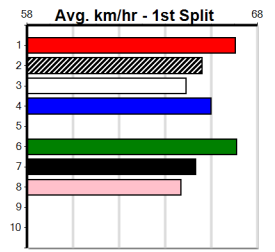

Distance: 450m, Race Type: Mixed 4/5, Total Prizemoney: $3,360
1st: $2,250, 2nd: $690, 3rd: $345, 4th: $75

Watchdog Tips:

Bet:

Form Box Wgt Dist Track Date Time BON Margin 1st/2nd (Time) PIR Checked Comment W/R Split 1 S/P Grade

BEAUTY BEAST [4]

BK Bitch Jan-21 Sire: BARCIA BALE Dam: INMATE
Owner(s): Powellful Ryino (SYN), M Ryan, A Powell
Trainer: Adele Powell (Stanhope)

Winning Distances: < 300m (0) 300 - 399m (5) 400 - 499m (5) 500 - 599m (0) 600 - 699m (0) > 700m (0)

Winning Weights: 31.6(2) 31.7(1) 32.0(1) 32.1(1) 32.4(2) 32.5(1) 32.6(1) 32.7(1)

Table with columns for race number, weight, sex, track, date, time, BON, margin, 1st/2nd time, PIR, checked, comment, W/R, split 1, S/P, grade.

Last 3 wins NOT included above

Table with columns for race number, weight, sex, track, date, time, BON, margin, 1st/2nd time, PIR, checked, comment, W/R, split 1, S/P, grade.

Box History table with columns: Bx, 1st, 2nd, 3rd, 4th, 5th, 6th, 7th, 8th. Includes Prize Best Starts, Trk/Dts, APM.

1

UNCLE ROSCO [4]

WBE Dog Feb-21 Sire: FERNANDO BALE Dam: ROSE PETAL ZARR
Owner(s): K Mcglone
Trainer: Ross Lyons (Longlea)

Winning Distances: < 300m (0) 300 - 399m (6) 400 - 499m (7) 500 - 599m (0) 600 - 699m (0) > 700m (0)

Winning Weights: 32.6(2) 32.7(4) 32.8(1) 33.1(1) 33.2(1) 33.4(1) 33.6(1) 33.7(2)

Table with columns for race number, weight, sex, track, date, time, BON, margin, 1st/2nd time, PIR, checked, comment, W/R, split 1, S/P, grade.

Last 3 wins NOT included above

Table with columns for race number, weight, sex, track, date, time, BON, margin, 1st/2nd time, PIR, checked, comment, W/R, split 1, S/P, grade.

Box History table with columns: Bx, 1st, 2nd, 3rd, 4th, 5th, 6th, 7th, 8th. Includes Prize Best Starts, Trk/Dts, APM.

2

JAMES'S ENTITY [5]

BK Dog Jan-22 Sire: ASTON DEE BEE Dam: ZARA'S ENTITY
Owner(s): Weed N Feed (SYN), C Capuano, S Hogan, H Saunders, N Clarke, T Hogan
Trainer: Murray Collyer (Coburg East)

Winning Distances: < 300m (0) 300 - 399m (4) 400 - 499m (2) 500 - 599m (0) 600 - 699m (0) > 700m (0)

Winning Weights: 31.7(1) 32.2(1) 32.3(3) 32.5(1)

Table with columns for race number, weight, sex, track, date, time, BON, margin, 1st/2nd time, PIR, checked, comment, W/R, split 1, S/P, grade.

Last 3 wins NOT included above

Table with columns for race number, weight, sex, track, date, time, BON, margin, 1st/2nd time, PIR, checked, comment, W/R, split 1, S/P, grade.

Box History table with columns: Bx, 1st, 2nd, 3rd, 4th, 5th, 6th, 7th, 8th. Includes Prize Best Starts, Trk/Dts, APM.

3

PAW QUARK (NSW)[5]

BK Dog Jan-23 Sire: BERNARDO Dam: DYNA GARNER
Owner(s): B Wheeler
Trainer: Mark Delbridge (Balliang)

Winning Distances: < 300m (0) 300 - 399m (2) 400 - 499m (2) 500 - 599m (0) 600 - 699m (0) > 700m (0)

Winning Weights: 31.8(1) 32.3(1) 32.4(1) 32.9(1)

Table with columns for race number, weight, sex, track, date, time, BON, margin, 1st/2nd time, PIR, checked, comment, W/R, split 1, S/P, grade.

Last 3 wins NOT included above