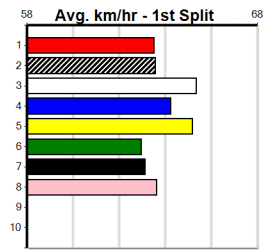

SPORTSBET BS RESPONSIBLY

Distance: 450m, Race Type: Grade 5, Total Prizemoney: $2,925
1st: $1,950, 2nd: $600, 3rd: $300, 4th: $75

Watchdog Tips:

Bet:

Table with columns: Form Box, Wgt, Dist, Track, Date, Time, BON, Margin, 1st/2nd (Time), PIR, Checked, Comment, WR, Split 1, S/P, Grade

SOUTHERN LAW [5]
BD Dog Mar-22 Sire: FERNANDO BALE Dam: IT'S A BLUSH
Owner(s): Eye Candy (SYN), C Wilk, K Gorman
Trainer: Kate Gorman (Tanjil South)
Winning Distances: < 300m (0) 300 - 399m (0) 400 - 499m (4) 500 - 599m (1) 600 - 699m (0) > 700m (0)
Winning Weights: 31.0(1) 31.1(2) 31.2(1) 31.3(1)
Box History table and Prize Best Starts Trk/Dts APM

MIST FRED [5]
BK Dog Jan-21 Sire: DROOPYS BUICK Dam: SHIMA MIST
Owner(s): D Burkett
Trainer: Darren Burkett (Girgarre)
Winning Distances: < 300m (0) 300 - 399m (3) 400 - 499m (3) 500 - 599m (0) 600 - 699m (0) > 700m (0)
Winning Weights: 33.9(1) 34.4(1) 34.5(1) 34.7(1) 35.2(1) 35.5(1)
Box History table and Prize Best Starts Trk/Dts APM

OVER ACHIEVER [5]
BK Dog Sep-21 Sire: FERNANDO BALE Dam: BRYLEE
Owner(s): M Morrissey
Trainer: Cindy Morrissey (Junortoun)
Winning Distances: < 300m (0) 300 - 399m (0) 400 - 499m (5) 500 - 599m (1) 600 - 699m (0) > 700m (0)
Winning Weights: 31.5(1) 32.0(1) 32.1(1) 32.6(1) 32.7(1) 32.8(1)
Box History table and Prize Best Starts Trk/Dts APM

BROOMBRAE TOMMY [5]
BE Dog Jul-21 Sire: TOMMY SHELBY Dam: ZIANNA ROSE
Owner(s): J Torr
Trainer: Jennifer Torr (Myers Flat)
Winning Distances: < 300m (0) 300 - 399m (3) 400 - 499m (7) 500 - 599m (1) 600 - 699m (0) > 700m (0)
Winning Weights: 31.5(1) 31.8(1) 31.9(1) 32.0(2) 32.1(2) 32.3(2) 32.4(1) 33.0(1)
Box History table and Prize Best Starts Trk/Dts APM

BUN WILDFIRE [5]
BDW Bitch Jun-22 Sire: DROOPYS SYDNEY Dam: GYPSY BUN
Owner(s): S Stefanos
Trainer: Jordan Formosa (Heathcote)
Winning Distances: < 300m (0) 300 - 399m (0) 400 - 499m (3) 500 - 599m (1) 600 - 699m (0) > 700m (0)
Winning Weights: 29.2(1) 29.3(1) 29.4(1) 29.5(1)
Box History table and Prize Best Starts Trk/Dts APM

1

2

3

4

5