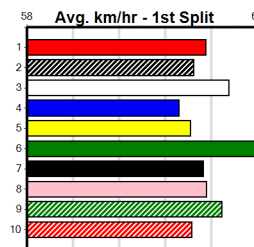

Distance: 390m, Race Type: Grade 5, Total Prizemoney: $2,925
1st: $1,950, 2nd: $600, 3rd: $300, 4th: $75

Watchdog Tips:

Bet:

Table with columns: Form Box, Wgt, Dist, Track, Date, Time, BON, Margin, 1st/2nd (Time), PIR, Checked, Comment, WR, Split 1, S/P, Grade

BIG TRUCKER (QLD)[5]
BK Dog Nov-21
Owner(s): K Tucker
Winning Distances: < 300m (0) 300 - 399m (3) 400 - 499m (5) 500 - 599m (0) 600 - 699m (0) > 700m (0)
Winning Weights: 34.0(1) 34.7(1) 35.8(1) 35.9(1) 36.0(1) 36.1(2) 36.2(1)
Last 3 wins NOT included above

Box History table with columns Bx, 1st, 2nd, 3rd, 4th, 5th, 6th, 7th, 8th and Prize Best Starts, Trk/Dts, APM

HERD 'EM UP [5]
BK Bitch Jan-21
Owner(s): K Doidge
Winning Distances: < 300m (0) 300 - 399m (7) 400 - 499m (3) 500 - 599m (0) 600 - 699m (0) > 700m (0)
Winning Weights: 27.4(1) 27.8(1) 27.9(1) 28.2(1) 28.4(1) 28.6(1) 29.1(1) 29.7(1) 29.8(2)
Last 3 wins NOT included above

Box History table with columns Bx, 1st, 2nd, 3rd, 4th, 5th, 6th, 7th, 8th and Prize Best Starts, Trk/Dts, APM

DELATITE BEAST [5]
BKW Dog Jan-22
Owner(s): DELATITE BOYS (SYN), P Vogelzang, M Storer, B Vogelzang, B Vogelzang, B Vogelzang
Winning Distances: < 300m (0) 300 - 399m (2) 400 - 499m (1) 500 - 599m (0) 600 - 699m (0) > 700m (0)
Winning Weights: 33.1(1) 33.5(1) 34.4(1)
Last 3 wins NOT included above

Box History table with columns Bx, 1st, 2nd, 3rd, 4th, 5th, 6th, 7th, 8th and Prize Best Starts, Trk/Dts, APM

BODHICITTA [5]
BK Dog Feb-21
Owner(s): N Darragh
Winning Distances: < 300m (0) 300 - 399m (2) 400 - 499m (1) 500 - 599m (0) 600 - 699m (0) > 700m (0)
Winning Weights: 36.2(1) 37.1(1) 37.2(1)
Last 3 wins NOT included above

Box History table with columns Bx, 1st, 2nd, 3rd, 4th, 5th, 6th, 7th, 8th and Prize Best Starts, Trk/Dts, APM

SLOAN STREET [5]
F Bitch Jun-22
Owner(s): R Mcmillan
Winning Distances: < 300m (0) 300 - 399m (1) 400 - 499m (2) 500 - 599m (0) 600 - 699m (0) > 700m (0)
Winning Weights: 28.0(1) 28.1(2)
Last 3 wins NOT included above

Box History table with columns Bx, 1st, 2nd, 3rd, 4th, 5th, 6th, 7th, 8th and Prize Best Starts, Trk/Dts, APM