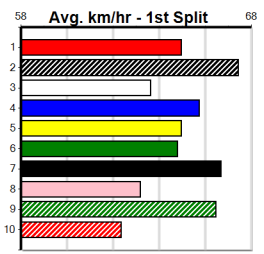

Shepparton
13 (E1)
7:16PM

(VIC time)

SHEPPARTON RACE 13

Distance: 390m, Race Type: Grade 5, Total Prizemoney: $2,925
1st: $1,950, 2nd: $600, 3rd: $300, 4th: $75

Watchdog Tips: Bet:

Form Box Wgt Dist Track Date Time BON Margin 1st/2nd (Time) PIR Checked Comment W/R Split 1 S/P Grade

1 BELIEVING [5]
BK Dog Jan-21 Sire: BARCIA BALE Dam: TANTALISE Trainer: Peter Frost (Heathcote)
Owner(s): SEE THE DREAM (SYN), S Buccilli, B Buccilli
Winning Distances: < 300m (0) 300 - 399m (6) 400 - 499m (9) 500 - 599m (0) 600 - 699m (0) > 700m (0)
Winning Weights: 35.2(1) 35.3(1) 35.7(2) 35.8(2) 35.9(1) 36.1(2) 36.3(2) 36.5(1) 36.7(2) 37.0(1)

Bx	1st	2nd	3rd	4th	5th	6th	7th	8th
1	1	1	3				1	
2	2	1	4					1
3	1	1				1		2
4	2			5			1	1
5	4	1	3	1		2	2	
6			4		1	1	1	
7	3	1	4		1	1	1	
8	2	1		3		2		

Prize Best Starts Trk/Dts APM: $39330.00, 22.03(1)-17/2/24, 69-15-6-18, 13-1-2-3, 5516

2 ZESTY BOY [5]
F Dog Dec-22 Sire: FERAL FRANKY Dam: SEVILLA Trainer: Jason Formosa (Heathcote)
Owner(s): SCOTLAND (SYN), D Ireland, A Scott
Winning Distances: < 300m (0) 300 - 399m (3) 400 - 499m (0) 500 - 599m (0) 600 - 699m (0) > 700m (0)
Winning Weights: 29.5(2) 29.8(1)

Bx	1st	2nd	3rd	4th	5th	6th	7th	8th
1								
2	2					1		
3								
4	1							1
5		1						
6								
7								
8				1				

Prize Best Starts Trk/Dts APM: $5225.00, 22.16(2)-11/1/24, 7-3-1-0, 7-3-1-0, 4436

3 SOLAR SPECTRUM [5]
F Dog Dec-22 Sire: AUSSIE INFRARED Dam: IT'S A FRENZY Trainer: Lisa Delbridge (Balliang)
Owner(s): G Black
Winning Distances: < 300m (0) 300 - 399m (1) 400 - 499m (3) 500 - 599m (0) 600 - 699m (0) > 700m (0)
Winning Weights: 33.4(1) 33.5(1) 33.8(2)

Bx	1st	2nd	3rd	4th	5th	6th	7th	8th
1	1	1						
2	1							1
3								
4	1		1			1		
5	1							
6		1			1			
7		1			1			
8	1							1

Prize Best Starts Trk/Dts APM: $10110.00, FSH, 16-4-4-1, 0-0-0-0, 7716

4 TURBO GEORGE [5]
BK Dog Sep-21 Sire: FERNANDO BALE Dam: BRYLEE Trainer: Mark Morrissey (Junortoun)
Owner(s): M Morrissey
Winning Distances: < 300m (0) 300 - 399m (2) 400 - 499m (6) 500 - 599m (0) 600 - 699m (0) > 700m (0)
Winning Weights: 33.0(1) 33.1(1) 33.2(2) 33.4(1) 33.6(1) 33.8(1) 34.0(1)

Bx	1st	2nd	3rd	4th	5th	6th	7th	8th
1	1	1						
2	2	2			1	1		1
3	1	2		1			1	1
4		3			1	1		
5				1	1			
6			1			1		
7								
8	4		2	1				1

Prize Best Starts Trk/Dts APM: $19900.00, 22.67(1)-9/9/24, 34-8-8-3, 3-0-0-0, 8759

5 HIGHWAY HOOLIGAN (NSW)[5]
RF Dog Feb-23 Sire: HARD STYLE RICO Dam: ZIPPING CIA Trainer: Cooper Hayes (Mill Park)
Owner(s): C Hayes
Winning Distances: < 300m (0) 300 - 399m (2) 400 - 499m (1) 500 - 599m (0) 600 - 699m (0) > 700m (0)
Winning Weights: 31.4(1) 31.7(1) 32.2(1)

Bx	1st	2nd	3rd	4th	5th	6th	7th	8th
1			1					
2								
3	1	1						
4	1	1	1					
5	1							
6								
7								
8		1						

Prize Best Starts Trk/Dts APM: $7980.00, 22.51(3)-7/10/24, 8-3-3-2, 1-1-0-0, 5808