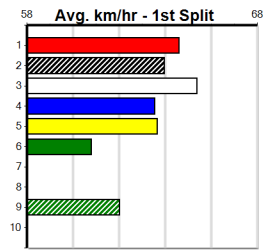

Distance: 450m, Race Type: Maiden, Total Prizemoney: $2,535
1st: $1,680, 2nd: $520, 3rd: $260, 4th: $75

Watchdog Tips: [ ] [ ] [ ] [ ] [ ] Bet: [ ]

Form Box Wgt Dist Track Date Time BON Margin 1st/2nd (Time) PIR Checked Comment W/R Split 1 S/P Grade

1 LA BELLA MIKADO [M] BK Bitch Jun-22 Sire: SIDESHOW MARJEN Dam: LADY MIKADO Trainer: Maria Barber (Hoddles Creek)
Owner(s): J AND J (SYN), M Barber, P Jones
Winning Distances: < 300m (0) 300 - 399m (0) 400 - 499m (0) 500 - 599m (0) 600 - 699m (0) > 700m (0)
Winning Weights:
3rd (7) 29.6 525 MEP R1 31-Jul-24 30.90 29.92 7.00L DUPLICITOUS (30.43) M/3223 . . . 5.25 $20.00 M
4th (5) 30.6 400 GEL R2 31-Aug-24 23.21 22.30 12.00 PAW UTILITY (22.42) M/75 . . . 8.94 $10.90 M
6th (4) 30.7 525 MEP R3 18-Sep-24 32.88 29.87 39.00 SAINT NIFTY (30.20) M/2666 . . . V5 . . . 5.22 $8.40 M
8th (4) 30.4 515 SAP R1 30-Sep-24 30.67 29.15 17.00 PAW PHELPS (29.53) M/5666 . . . . . 5.26 $82.00 M
8th (6) 30.6 300 HVL R2 06-Oct-24 17.58 16.60 9.00L LITTLE TRUCK (16.96) M/1 . . . . . 3.96 $19.90 M
2nd (5) 31.7 350 HVL R2 20-Nov-24 19.82 19.40 6.50L DR. REESE (19.40) M/3 . . . . . 6.71 $5.90 M
Last 3 wins NOT included above
Box History: [Table with 8 rows and 8 columns showing race results for box 1]
Prize Best $690.00 FSH
Starts 6-0-1-1
Trk/Dts 0-0-0-0
APM 542

2 BLUE ROSES [M] BE Bitch Mar-23 Sire: FERNANDO BALE Dam: MEPUNGA SPECTRE Trainer: James Shaw (Seymour)
Owner(s): J Shaw
Winning Distances: < 300m (0) 300 - 399m (0) 400 - 499m (0) 500 - 599m (0) 600 - 699m (0) > 700m (0)
Winning Weights:
4th (3) 26.5 390 SHP R2 30-Sep-24 23.06 22.08 2.75L ZESTY BOY (22.88) S/65 . . . . . 8.82 $9.60 M
7th (6) 26.9 450 SHP R1 28-Oct-24 26.35 25.13 10.00 TOO COLD (25.65) M/557 . . . . . 6.69 $39.20 M
4th (2) 27.2 390 SHP R1 07-Nov-24 22.76 22.26 5.00L LISSY LOULOU (22.42) M/55 . . . . . 8.74 $6.60 T3-M
2nd (4) 27.2 450 SHP R3 14-Nov-24 25.93 25.54 5.50L ASTON RUMBA (25.56) M/322 . . . . . 6.73 $3.30 M
4th (5) 27.4 390 SHP R9 21-Nov-24 22.79 22.13 1.25L SUGAR SHINE (22.71) M/75 . . . . . 8.99 $2.00 T3-M
Last 3 wins NOT included above
Box History: [Table with 8 rows and 8 columns showing race results for box 2]
Prize Best $470.00
Starts 25.93(4)-14/11/24
Trk/Dts 5-0-1-0
APM 455

3 MAGIC FOXY [M] BE Dog Feb-23 Sire: AUSSIE INFRARED Dam: NEVER DUPLICATED Trainer: Lachlan Scott (Tatura)
Owner(s): T Johnson
Winning Distances: < 300m (0) 300 - 399m (0) 400 - 499m (0) 500 - 599m (0) 600 - 699m (0) > 700m (0)
Winning Weights:
6th (4) 31.1 350 HVL R1 17-Nov-24 19.99 19.04 14.00 TALK IS CHEAP (19.04) M/8 . . . . . 6.87 $26.10 MH
Last 3 wins NOT included above
Box History: [Table with 8 rows and 8 columns showing race results for box 3]
Prize Best $0.00 FSH
Starts 1-0-0-0
Trk/Dts 0-0-0-0
APM 0