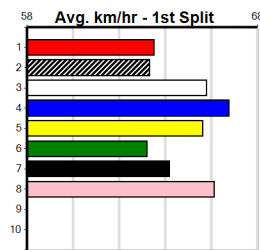

BYERS ELECTRICAL

Distance: 450m, Race Type: Grade 5, Total Prizemoney: $2,925
1st: $1,950, 2nd: $600, 3rd: $300, 4th: $75

Watchdog Tips: [ ] [ ] [ ] [ ] Bet: [ ]

Form Box Wgt Dist Track Date Time BON Margin 1st/2nd (Time) PIR Checked Comment W/R Split 1 S/P Grade

BLUE TICK NELSON [5]
BK Dog Apr-21 Sire: COLLISION Dam: ZARA'S ENTITY
Owner(s): J Chilcott
Trainer: Julie Chilcott (Heathcote)
Winning Distances: < 300m (0) 300 - 399m (0) 400 - 499m (8) 500 - 599m (0) 600 - 699m (0) > 700m (0)
Box History table and Prize Best Starts table included.

DARRA RUBY [5]
BK Bitch Dec-21 Sire: AZKABAN Dam: DARRA DAWNNE
Owner(s): A George
Trainer: Jenny Weber (Darraweit Guim)
Winning Distances: < 300m (0) 300 - 399m (1) 400 - 499m (2) 500 - 599m (0) 600 - 699m (0) > 700m (0)
Box History table and Prize Best Starts table included.

DARRA TOPAZ [5]
F Bitch Dec-21 Sire: AZKABAN Dam: DARRA DAWNNE
Owner(s): A George
Trainer: Allan George (Darraweit Guim)
Winning Distances: < 300m (0) 300 - 399m (1) 400 - 499m (3) 500 - 599m (0) 600 - 699m (0) > 700m (0)
Box History table and Prize Best Starts table included.

LUKA MAGIC [5]
BK Dog May-22 Sire: AUSSIE INFRARED Dam: JOKARE
Owner(s): G Mitchell
Trainer: Geoffrey Mitchell (Spotswood)
Winning Distances: < 300m (0) 300 - 399m (4) 400 - 499m (3) 500 - 599m (0) 600 - 699m (0) > 700m (0)
Box History table and Prize Best Starts table included.

JOSIE'S JEWEL (TAS)[5]
BK Bitch Mar-22 Sire: SUPERIOR PANAMA Dam: MEDIO PASO
Owner(s): M Katsiris
Trainer: Michael Katsiris (Thomastown)
Winning Distances: < 300m (0) 300 - 399m (3) 400 - 499m (7) 500 - 599m (0) 600 - 699m (0) > 700m (0)
Box History table and Prize Best Starts table included.

1

2

3

4

5