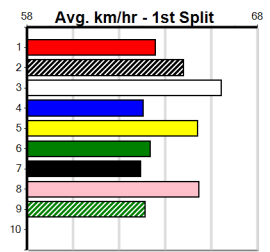

Box History

MMS ACCESS

9

5:57PM

(VIC time)

Distance: 450m, Race Type: Mixed 6/7, Total Prizemoney: \$2,925
1st: \$1,950, 2nd: \$600, 3rd: \$300, 4th: \$75

Watchdog Tips:

Bet: