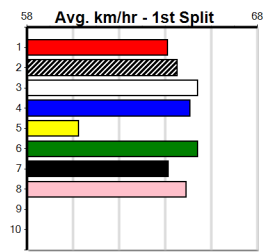

SPORTSBET HT2

Distance: 500m, Race Type: Grade 5 Heat, Total Prizemoney: $3,340
1st: $2,230, 2nd: $690, 3rd: $345, 4th: $75

KNOCKOUT NORM (4) will need some luck early but he has the class edge and he is racing with great confidence. NIKITA BALE (7) has been placed in both runs here and she has the speed to cross early on. BIG TIMBER (8) will get a cart across

Watchdog Tips: 4 7 8 3 Bet: Box Trifecta 3,4,7,8 ($10 for 41.67%)

Form Box Wgt Dist Track Date Time BON Margin 1st/2nd (Time) PIR Checked Comment W/R Split 1 S/P Grade

SOLITARY FLICKER [5] Capable but can push up the track, finds bother $9.00
Owner(s): Big Three (SYN), M Dennis, B Wright, M Bolger
Sire: HARD STYLE RICO Dam: FAUN FLAME
Trainer: Carol Jackson (Neilborough)
Winning Distances: < 300m (0) 300 - 399m (4) 400 - 499m (3) 500 - 599m (0) 600 - 699m (0) > 700m (0)
Winning Weights: 35.2(1) 35.4(2) 35.5(1) 35.8(1) 35.9(2)
4th (4) 35.6 390 WBL R13 12-Sep-24 22.52 21.89 2.50L XYLUS BALE (22.36) M/45 . . . 8.94 $2.70 5
6th (6) 35.9 410 HOR R5 17-Sep-24 23.91 23.11 7.00L MAJOR MIKE (23.44) S/55 . . . 10.84 $7.20 5
8th (4) 36.0 390 SHP R12 17-Oct-24 22.94 22.22 3.75L ROMENA CHARM (22.68) M/78 . . . SW . 8.87 $3.20 T3-5
1st (6) 35.8 460 GEL R8 21-Oct-24 26.09 25.87 2.00L JOSIE'S JEWEL (26.22) S/211 . . . 6.71 $11.90 5
3rd (4) 36.1 425 BEN R3 06-Nov-24 24.73 23.88 7.00L HE'S GOT SWAG (24.26) M/254 . . . 6.65 $3.50 X45
4th (7) 36.0 485 HOR R7 12-Nov-24 27.46 27.08 1.75L OVER ACHIEVER (27.36) Q/234 . . . 6.59 $18.60 5
4th (3) 35.4 450 SHP R7 16-Nov-24 25.70 25.20 7.50L PAT'S BOY (25.21) M/444 . . . 6.80 $2.90 5
3rd (1) 35.8 500 BEN R6 22-Nov-24 28.53 28.19 3.75L BUCK SHINES (28.28) M/333 . . . 6.71 $21.40 5
Last 3 wins NOT included above
1st (8) 35.4 450 WBL R7 11-Sep-23 25.65 25.59 1.5L MIGHTY MOLLY (25.75) M/111 . . . SW . 6.58 $2.20 5
1st (4) 35.9 350 HVL R7 15-Dec-23 19.65 19.55 1.5L PERFECT SAL (19.75) M/5 . . . 6.68 $5.30 T3-5
1st (8) 35.9 425 BEN R10 02-Aug-24 23.99 23.70 1.00L SHOW CAUSE (24.05) M/511 . . . SW . 6.56 $8.30 5

Box History
Bx 1st 2nd 3rd 4th 5th 6th 7th 8th
1 1 1 1 1 2 1 1
2 1 2 1 2 1 2
3 2 2
4 1 2 2 2
5 1 1 1 1 1 3
6 1 2 2
7 1 1 1 1
8 3 2 2 1
Prize Best $14530.00
Starts 28.53(1)-22/11/24
Trk/Dts 50-7-9-7
APM 1-0-0-1 3549