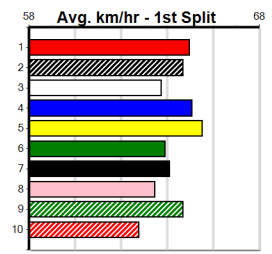

Bendigo
12
10:46PM
(VIC time)

JARROD LARKIN CONCRETING

Distance: 425m, Race Type: Grade 5, Total Prizemoney: $2,925
1st: $1,950, 2nd: $600, 3rd: $300, 4th: $75

RED ED (2) led for a long way at Shepparton and he can go one better this time around. TUFF TOBY (1) is racing with confidence and he is drawn to get all the breaks. MAGNET MOVER (5) is never too far away.

Watchdog Tips: **2** **1** **5** **8** **Bet:** **Win 2**

1

TUFF TOBY [5] **Racing well, has the good draw, clear danger** **$4.80**
BK Dog Jul-22 Sire: FERAL FRANKY Dam: MISS ROXY Trainer: Dallan Klemke (Lara)
Owner(s): D Klemke
Winning Distances: < 300m (0) 300 - 399m (0) 400 - 499m (5) 500 - 599m (0) 600 - 699m (0) > 700m (0)
Winning Weights: 34.8(1) 35.4(1) 35.8(1) 36.5(2)

Pl	Box	Dist	Track	Date	Time	BON	Margin	1st/2nd (Time)	PIR	Checked	Comment	WR	Split 1	S/P	Grade
4th (1)	36.4	425	BEN	R3	14-Aug-24	24.43	23.98	6.50L FABIO GIBLET (23.98)	M/233	.	.	.	6.55	$2.50	T3-6
7th (3)	36.5	400	GEL	R10	20-Aug-24	23.27	22.49	7.00L NOTORIOUS BLAZE (22.79)	M/67	.	.	.	8.77	$3.90	6G
1st (1)	35.8	450	WBL	R5	26-Aug-24	25.71	25.68	6.50L MATETSI (26.14)	Q/111	.	SW	.	6.67	$1.90	X67
8th (4)	36.0	450	BAL	R7	06-Sep-24	26.38	25.54	11.00 ABLETT FLYER (25.63)	S/678	.	.	.	6.79	$10.90	5
1st (7)	35.4	460	GEL	R6	24-Sep-24	26.16	25.77	2.00L SHE'S WIRED (26.29)	Q/111	.	.	.	6.54	$3.60	5
7th (3)	35.1	400	WGL	R11	29-Oct-24	23.50	22.29	13.00 ROSS STREET PETE (22.61)	S/24	.	.	.	8.53	$8.00	5NP
1st (4)	34.8	400	GEL	R5	05-Nov-24	22.69	22.46	2.00L HAVANA MAGIC (22.82)	M/11	.	.	.	8.28	$3.20	5
3rd (1)	34.7	425	BEN	R12	15-Nov-24	24.47	23.97	4.50L SWANKY CHIC (24.17)	M/233	.	.	.	6.64	$4.30	5

Last 3 wins NOT included above

1st (4)	36.5	400	GEL	R2	30-Apr-24	22.95	22.73	6.50L ASTON NAXXAR (23.40)	M/11	.	.	.	8.59	$6.90	M
1st (1)	36.5	425	BEN	R10	17-Jul-24	24.18	24.18	8.50L LADY AMRON (24.74)	M/111	.	.	.	6.60	$3.00	T3-7

Box History

Box	1st	2nd	3rd	4th	5th	6th	7th	8th
1	2	1	1	2				
2								
3				1	1			3
4	2					1		1
5								
6				1		1		
7	1							
8								

Prize Best Starts Trk/Dts APM: $5845.00, 24.18(1)-17/7/24, 18-5-1-1, 4-1-0-1, 3313