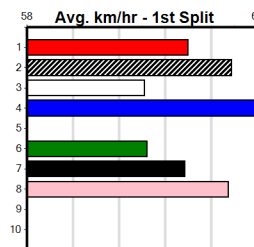

SPORTSBET HT1

Distance: 500m, Race Type: Grade 5 Heat, Total Prizemoney: $3,340
1st: $2,230, 2nd: $690, 3rd: $345, 4th: $75

DON'T TELL SHELL (8) was a dazzling 23.20 Horsham winner recently and she should get a nice cart across early on. GOLIATH (1) has been impressive in his two runs here and he is drawn to get all the breaks. OVER ACHIEVER (7) has solid claims

Watchdog Tips: 8 1 7 2 Bet: Box Trifecta 1,2,7,8 ($10 for 41.67%)

Form Box Wgt Dist Track Date Time BON Margin 1st/2nd (Time) PIR Checked Comment W/R Split 1 S/P Grade
GOLIATH [5] Impressive in his two runs here, danger if steps $3.40
BK Dog Jul-22 Sire: BLACK MAGIC OPAL Dam: FEIKUAI DONNA
Owner(s): Pedal to the Metal (SYN), S Buccilli, B Buccilli, P Natoli, L Coco
Trainer: Peter Frost (Heathcote)
Winning Distances: < 300m (0) 300 - 399m (0) 400 - 499m (1) 500 - 599m (2) 600 - 699m (0) > 700m (0)
Winning Weights: 34.7(1) 35.1(1) 35.7(1)
3rd (7) 35.4 461 DHO R8 03-Sep-24 26.33 25.82 4.25L HARD STYLE LEON (26.02) 0 B2 C 5.21 $9.00 5
5th (7) 35.7 461 DHO R7 10-Sep-24 26.36 25.70 6.50L SURVEILLANCE (25.90) 0 SO C 5.18 $4.80 5
F (4) 34.8 425 BEN R1 04-Oct-24 0.00 23.88 . LIGHTNING RANGE (24.05) M/888 . VO . 8.27 $3.90 X67
2nd (1) 34.8 390 SHP R3 14-Oct-24 22.54 21.74 3.25L LEONESSA (22.32) M/73 . . . 8.82 $3.00 X67
4th (2) 34.5 450 SHP R10 21-Oct-24 25.80 25.01 11.00 GREYSYND SAMMY (25.03) M/366 . . . 6.89 $5.30 X67
1st (3) 34.7 450 SHP R9 01-Nov-24 25.21 25.11 3.00L WILLOW SKYE (25.42) Q/222 . . . 6.61 $3.50 X67
2nd (1) 34.8 500 BEN R5 15-Nov-24 28.41 28.01 6.00L MICHIGAN GIRL (28.01) M/544 . . . 6.61 $1.80 RW
1st (7) 35.1 500 BEN R7 22-Nov-24 28.38 28.19 2.50L OUT THE WINDOW (28.55) M/421 . SW . 6.75 $1.70 X67
Last 3 wins NOT included above
1st (1) 35.7 525 MEP R1 24-Apr-24 30.19 29.79 5.50L DUPLICITOUS (30.55) Q/1111 . . . 5.15 $1.60 M

IRISH LUCY [5] Resuming, highly talented when fit, respect $4.60
BD Bitch Mar-22 Sire: SUPERIOR PANAMA Dam: IMMIDENT
Owner(s): N Powell
Trainer: Jason Sharp (Lara)
Winning Distances: < 300m (0) 300 - 399m (0) 400 - 499m (1) 500 - 599m (5) 600 - 699m (0) > 700m (0)
Winning Weights: 25.9(1) 26.6(1) 26.9(1) 27.0(3)
4th (6) 27.1 515 SAN R12 25-Jul-24 29.85 29.23 4.00L CANYA LIBBY (29.58) M/2444 . . . 5.03 $3.00 5
1st (2) 26.9 525 MEP R10 31-Jul-24 30.15 29.92 1.5L ZIPPING KAI (30.24) Q/1111 . . . 5.10 $3.10 5H
6th (5) 27.1 525 MEA R9 10-Aug-24 30.71 29.91 11.00 BUN STORM (29.98) M/6777 . . . 5.17 $9.90 5F
4th (2) 27.3 525 MEA R9 17-Aug-24 30.08 29.80 4.00L FLYING ZULU (29.81) Q/3443 . . . 5.13 $15.60 X45
1st (2) 27.0 515 SAN R10 22-Aug-24 29.58 29.31 0.05L ASTON LORD (29.59) M/1222 . . . 5.12 $3.60 5
7th (8) 27.0 525 MEA R10 31-Aug-24 30.70 29.84 9.00L GROOVEBIRD (30.08) S/5777 . . . 5.23 $3.70 5H
6th (8) 27.1 525 MEA R10 07-Sep-24 30.38 29.55 9.50L GRAND TOURER (29.74) M/4677 . . . 5.17 $16.10 5
6th (7) 27.1 525 MEA R10 14-Sep-24 30.77 29.70 8.50L RUN FOR SHELTER (30.19) S/8888 . SW . 5.24 $5.00 5
Last 3 wins NOT included above
1st (7) 27.0 425 BEN R10 08-Feb-24 23.91 23.61 7.00L MRS. ESHAY (24.40) M/111 . SW . 6.51 $3.40 X67
1st (2) 26.6 525 MEA R9 23-Mar-24 30.00 29.64 4.75L KINGSLEY BALE (30.32) M/3321 . . . 5.15 $3.30 6G
1st (7) 27.0 525 MEA R12 20-Jul-24 30.16 29.73 5.50L BURN ALONG (30.54) M/1111 . . . 5.05 $4.50 5