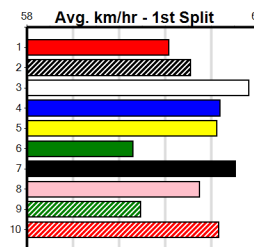

AVARD CIVIL DAMSELS DASH (1-4 WINS)

Distance: 425m, Race Type: Restricted Win, Total Prizemoney: $2,925
1st: $1,950, 2nd: $600, 3rd: $300, 4th: $75

LAI D BACK LASS (8) is armed with terrific pace once balanced and she should get a nice cart across from the seven early on. LEAP OF FAITH (7) was far from disgraced at Shepparton and she has the speed to cross. ALL JAZZ (5) has solid claims

Watchdog Tips: **8** **7** **5** **1** **Bet:** **Win 8**

1

PAW XENA (NSW)[5] **Improving all the time, draw should help, respect** **$6.00**
BK Bitch Dec-22 Sire: BERNARDO Dam: DYNA HARPA Trainer: Mark Delbridge (Balliang)

Owner(s): B Wheeler
Winning Distances: < 300m (0) 300 - 399m (2) 400 - 499m (1) 500 - 599m (0) 600 - 699m (0) > 700m (0)
Winning Weights: 26.7(1) 27.0(1) 27.1(1)

Run	Time	Dist	Track	Date	Time	BOB	Margin	1st/2nd (Time)	PIR	Checked	Comment	WR	Split 1	S/P	Grade
4th (7)	27.5	450	BAL	R10	09-Oct-24	25.65	25.19	2.75L PAW QUARK (25.46)	M/333	.	.	.	6.71	$4.00	X67
5th (6)	27.0	410	HOR	R10	15-Oct-24	23.87	22.86	8.50L PAW MANNY (23.30)	M/45	.	.	W	10.52	$2.00	6G
4th (8)	26.9	460	GEL	R2	18-Oct-24	26.59	26.00	6.00L PAW GRADY (26.18)	M/455	.	.	.	6.73	$26.20	RWH
5th (7)	26.9	460	GEL	R10	25-Oct-24	26.36	25.63	6.00L PAW ROXY (25.95)	M/444	.	.	.	6.55	$41.80	RWF
1st (8)	27.0	390	BAL	R14	31-Oct-24	22.23	22.23	1.5L BOMB KIRK (22.33)	Q/11	.	.	W	8.35	$3.60	6G
2nd (6)	26.7	390	BAL	R14	06-Nov-24	22.12	21.76	4.00L HUNTER FRED (21.84)	M/32	.	.	.	8.55	$5.80	5
2nd (1)	26.8	400	WGL	R3	12-Nov-24	22.70	22.37	0.50L ACACIA ROCKET (22.68)	Q/11	.	.	.	8.33	$3.20	5
2nd (6)	26.7	390	BAL	R13	20-Nov-24	22.14	21.84	1.00L PAW VARNER (22.09)	Q/22	.	.	.	8.42	$3.50	5

Last 3 wins NOT included above

1st (8)	26.7	425	BEN	R1	30-Aug-24	24.45	23.73	0.25L NO WORDS (24.46)	M/333	.	.	.	6.74	$4.30	M
1st (5)	27.1	390	BAL	R11	25-Sep-24	22.45	22.31	2.25L ZERO MONSTER (22.60)	M/22	.	.	SW W	8.45	$17.10	X67

Box History

Bx	1st	2nd	3rd	4th	5th	6th	7th	8th
1		2			1			
2					1			
3				1				
4					1			1
5	1							
6		2			1			1
7					1	1		
8	2		1	1				

Prize Best Starts Trk/Dts APM: $8505.00, 24.45(8)-30/8/24, 18-3-4-1, 1-1-0-0, 6753