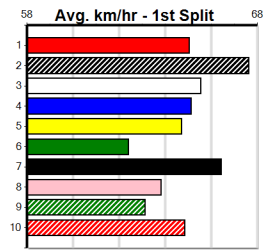

Bendigo
10
10:05PM
(VIC time)

PETER BROWN CUSTOM HOMES

Distance: 425m, Race Type: Grade 6, Total Prizemoney: $2,925
1st: $1,950, 2nd: $600, 3rd: $300, 4th: $75

SPEEDY EASY (5) has blistering pace once balanced and she can break up the field through the bend. NIGEL DEVERE (1) has been brilliant in his past two and he is drawn to be prominent throughout. MISS PATSY (8) has solid claims

Watchdog Tips: **5** **1** **8** **7** **Bet:** **Win 5**

1

NIGEL DEVERE [6] **Brilliant last time, ideally drawn, main danger** **$3.00**
BK Dog Mar-23 Sire: FERNANDO BALE Dam: PHEME
Owner(s): BEV AND DANIEL (SYN), B Pell, D Pell Trainer: Daniel Pell (Toolleen)
Winning Distances: < 300m (0) 300 - 399m (0) 400 - 499m (2) 500 - 599m (0) 600 - 699m (0) > 700m (0)
Winning Weights: 32.0(1) 32.2(1)

6th (2)	32.2	450	SHP	R1	21-Oct-24	26.22	25.01	12.00	REAPER (25.42)	M/366	6.74	$9.60	MH
1st (1)	32.2	425	BEN	R1	15-Nov-24	24.05	23.97	6.50L	JOSH'S JET (24.47)	M/111	6.56	$2.50	M
1st (3)	32.0	425	BEN	R2	22-Nov-24	23.89	23.58	3.5L	LADY HALIME (24.13)	M/111	6.61	$2.40	X67

Last 3 wins NOT included above

Bx	1st	2nd	3rd	4th	5th	6th	7th	8th
1	1							
2						1		
3	1							
4								
5								
6								
7								
8								

Prize Best	$3630.00
Starts	23.89(3)-22/11/24
Trk/Dts	3-2-0-0
APM	2-2-0-0
	3630

2

JOLLY OLLIE [6] **Placed in two of three here, place hope again** **$10.00**
BD Dog Jan-23 Sire: ASTON RUPEE Dam: WHITE CYNDER
Owner(s): S Davis Trainer: Aaron Debattista (Toolleen)
Winning Distances: < 300m (0) 300 - 399m (0) 400 - 499m (0) 500 - 599m (2) 600 - 699m (0) > 700m (0)
Winning Weights: 29.6(1) 30.0(1)

5th (4)	30.1	525	MEA	R2	28-Sep-24	30.73	29.60	8.00L	SAMMY SUNG (30.17)	M/2244	5.12	$6.50	6G
5th (5)	30.2	390	SHP	R9	07-Oct-24	22.76	22.08	3.75L	HIGHWAY HOOLIGAN (22.51)	M/34	8.65	$3.10	X67
7th (4)	30.0	425	BEN	R10	18-Oct-24	24.64	23.95	9.00L	LIGHTNING RANGE (24.03)	S/876	6.89	$3.50	X67
2nd (7)	30.3	500	BEN	R6	23-Oct-24	28.43	28.41	0.25L	RED SHIRAZ (28.41)	M/111	6.54	$2.20	T3-RW
5th (2)	29.9	525	MEP	R9	30-Oct-24	30.98	29.86	11.00	BEAUTIFUL STORY (30.27)	M/3433	5.31	$8.60	X67H
2nd (8)	29.9	500	BEN	R7	08-Nov-24	28.44	28.25	0.50L	LEAVE ME IN (28.42)	M/111	6.51	$3.00	RW
4th (8)	30.0	500	BEN	R5	15-Nov-24	28.54	28.01	7.50L	MICHIGAN GIRL (28.01)	M/112	6.52	$7.00	RW
3rd (5)	30.1	500	BEN	R7	22-Nov-24	28.57	28.19	2.75L	GOLIATH (28.38)	M/112	6.57	$3.60	X67

Last 3 wins NOT included above

1st (3)	29.6	500	BEN	R1	28-Aug-24	28.36	28.26	9.50L	SPARKLE PANTS (29.00)	Q/111	6.55	$1.20	T3-M
1st (4)	30.0	500	BEN	R5	18-Sep-24	28.46	28.46	2.25L	SLOAN STREET (28.61)	Q/111 <td>6.49</td> <td>$1.80</td> <td>T3-7</td>			

Bx	1st	2nd	3rd	4th	5th	6th	7th	8th
1		1						
2			1		1			
3	1			1				
4	1						1	
5			1		1			1
6			1					
7		1						
8		2		1				

Prize Best	$5615.00
Starts	24.30(1)-16/8/24
Trk/Dts	16-2-4-3
APM	3-0-1-1
	3885