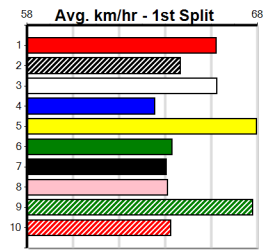

AG TYRES & WHEELS

Distance: 425m, Race Type: Grade 5, Total Prizemoney: $2,925
1st: $1,950, 2nd: $600, 3rd: $300, 4th: $75

LULU'S PRIDE (3) is a serious up and comer and she will be carving out time on the arm. BETTER LIGHT UP (4) was brilliant in his Vic debut and he will dial up the pressure in the middle stages. LET'S WIN OLLIE (5) has a great strike rate to date

Watchdog Tips: 3 4 5 8 **Bet:** Win 3

1

PERFECT ACE [5] **$12.00**
Rises in class, needs room early, next time
BK Dog Jan-22 Sire: AUSSIE INFRARED Dam: PERFECT PIPER Trainer: Jake Weightman (Dean)
Winning Distances: < 300m (0) 300 - 399m (0) 400 - 499m (2) 500 - 599m (2) 600 - 699m (0) > 700m (0)
Winning Weights: 30.2(1) 31.3(1) 31.4(1) 31.5(1)
3rd (8) 31.4 500 BEN R6 13-Sep-24 28.42 28.20 3.25L IF HE COULD (28.20) M/322 . . . 6.61 $3.40 5
2nd (4) 31.4 500 BEN R5 20-Sep-24 28.42 28.29 2.00L BEGGIN' (28.29) M/222 . . . 6.56 $11.70 RWH
2nd (7) 31.0 500 BEN R5 27-Sep-24 28.70 27.99 3.5L GREYSYND SAMMY (28.47) M/231 . . . W 6.61 $10.30 RWF
1st (2) 31.5 500 BEN R6 04-Oct-24 28.23 27.99 2.50L RUN FOR SHELTER (28.40) M/111 . SW . 6.49 $4.60 RWH
7th (4) 31.8 525 MEA R3 12-Oct-24 31.31 29.95 12.00 BEAR HAND (30.50) M/7567 . . . 5.25 $18.30 SSF
3rd (6) 32.0 485 HOR R6 22-Oct-24 27.76 27.24 3.75L PARABOLE RICO (27.51) Q/212 . . . 6.53 $15.20 RW
4th (4) 31.5 515 SAP R7 02-Nov-24 30.24 29.56 9.50L ITHACAN GODDESS (29.60) M/3444 . . . 5.22 $11.60 5
2nd (5) 31.6 450 BAL R6 06-Nov-24 25.77 25.30 5.50L MR. KIA ORA (25.41) M/522 . . . 6.66 $12.70 5

Last 3 wins NOT included above
1st (4) 31.3 500 BEN R2 20-Dec-23 28.59 28.43 9.00L BELFAST LILY (29.21) Q/111 . SW . 6.58 $1.80 T3-M
1st (7) 30.2 425 BEN R2 08-May-24 24.53 23.97 0.75L TORNADO JACK (24.57) M/122 . SW . 6.68 $1.90 T3-7
1st (8) 31.4 450 BAL R8 23-Aug-24 25.41 25.41 4.25L STAPLETON (25.69) M/111 . SW . 6.65 $7.20 6G

Box History

Bx	1st	2nd	3rd	4th	5th	6th	7th	8th
1			1		1			
2	1							
3		1		1				
4	1	2		1	2			1
5		1						
6			3		1			
7	1	2						1
8	1		1					1

Prize Best $12220.00
Starts 24.43(3)-14/4/24
Trk/Dts 25-4-6-5
APM 4-1-1-0 6944

2

SHIMA LITE [5] **$9.00**
Resuming, may need a run or two, place
BK Dog Nov-21 Sire: SHIMA SHINE Dam: LILLY FOX Trainer: Reginald Marriner (Lalor)
Winning Distances: < 300m (0) 300 - 399m (1) 400 - 499m (3) 500 - 599m (0) 600 - 699m (0) > 700m (0)
Winning Weights: 30.3(1) 30.5(1) 30.8(1) 31.1(1)
2nd (2) 30.8 450 BAL R3 03-Apr-24 25.86 25.18 6.00L HADWIN BALE (25.44) M/323 . . . W 6.64 $5.70 X67
1st (8) 31.1 450 BAL R11 10-Apr-24 25.33 25.17 1.5L MAVIS TOLMIE (25.43) Q/212 . . . W 6.64 $6.10 X67H
2nd (2) 30.9 450 BAL R4 17-Apr-24 25.36 25.13 1.75L ASTON LORD (25.25) Q/112 . . . 6.46 $8.50 X67F
3rd (3) 31.0 460 GEL R7 26-Apr-24 26.00 25.57 2.50L BUN VOLCANO (25.82) S/211 . . . 6.62 $5.70 5
1st (1) 30.8 460 GEL R8 03-May-24 25.77 25.71 1.25L SHIMA STRIPE (25.84) M/111 . . . 6.55 $7.70 X45
4th (7) 30.9 450 BAL R6 08-May-24 25.62 24.83 8.00L PEAKY JOE (25.06) M/765 . . . 6.62 $14.70 SH
6th (5) 30.7 525 MEA R10 18-May-24 31.24 29.96 17.00L KNOCKOUT NORM (30.08) S/5666 . . . 5.28 $13.30 5
ST (-) 30.9 400 GEL 19-Nov-24 23.59 . . . . . M . . . 1of1 . . . ST

Last 3 wins NOT included above
1st (4) 30.3 390 BAL R1 24-Aug-23 22.06 22.01 8.00L OUR ILLUSIONIST (22.59) Q/11 . SW . 8.48 $1.30 M
1st (2) 30.5 450 BAL R9 18-Oct-23 25.50 25.12 3.25L SEE SAW LASS (25.72) M/111 . SW . 6.55 $1.60 X67

Box History

Bx	1st	2nd	3rd	4th	5th	6th	7th	8th
1	1	1	1					
2	1	3						
3			1		1	1		
4	1	1	1					1
5			1			1		
6				1	1			
7	1					2		
8	1							

Prize Best $12415.00
Starts 24.14(1)-13/10/23
Trk/Dts 22-4-5-3
APM 1-0-0-1 1304