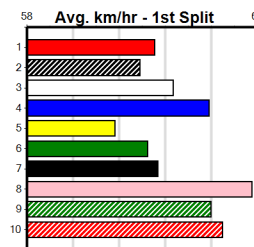

Distance: 425m, Race Type: Grade 5, Total Prizemoney: $2,925
1st: $1,950, 2nd: $600, 3rd: $300, 4th: $75

PAW MANTRA (3) was brilliant when placed here three runs back and he should go one better tonight. MILLIE (2) was impressive at Ballarat last time and she should be prominent throughout. VERSNELLEN (4) should be ready to fire again

Watchdog Tips: **3** **2** **4** **7** Bet: Win 3

1 QUICK BISCUIT [5] Never headed last time, this is harder, place best $7.50
F Dog Feb-22 Sire: FERNANDO BALE Dam: MY DEWANA PENNY Trainer: Matthew Marshall (Darley)
Winning Distances: < 300m (0) 300 - 399m (5) 400 - 499m (0) 500 - 599m (2) 600 - 699m (0) > 700m (0)
Winning Weights: 30.0(1) 30.5(1) 30.6(2) 30.9(1) 31.0(1) 31.1(1)
6th (1) 31.5 450 BAL R11 11-Aug-24 25.94 25.52 3.75L LAMIA ERNIE (25.69) M/554 . . . 6.87 $2.50 T3-5
1st (1) 31.0 545 BAL R8 18-Aug-24 31.46 31.46 4.00L CHIRP THIRD (31.72) M/2111 . . . 6.78 $1.70 T3-5
3rd (7) 30.6 515 SAP R11 26-Aug-24 29.90 29.43 6.50L WHITE CREST (29.47) M/2223 . . . 5.22 $18.70 5
4th (3) 30.2 525 MEP R12 04-Sep-24 30.86 30.09 6.50L CLOUD SCOOTIN' (30.41) M/7854 . . . 5.32 $8.10 T3-5
3rd (5) 30.6 515 SAP R10 09-Sep-24 30.03 29.69 5.00L IDYLLIC LUTHER (29.69) M/2222 . . . 5.32 $1.50 T3-5H
1st (7) 30.6 390 BAL R5 14-Nov-24 22.16 22.16 1.5L PAW MARVEL (22.25) Q/11 . . . SW 8.35 $3.70 T3-5
4th (7) 31.0 390 BAL R14 20-Nov-24 22.39 21.84 3.00L KALUNA CHAOS (22.20) M/56 . . . W 8.63 $2.30 5
1st (6) 31.1 390 SHP R3 23-Nov-24 22.00 21.91 6.00L IMPRESS SIMBA (22.39) M/11 . . . 8.45 $1.40 5
Last 3 wins NOT included above
1st (5) 30.6 390 BAL R10 26-Feb-24 22.16 22.16 1.75L ASTOR MONARCHY (22.26) Q/22 . . . SW 8.45 $5.60 T3-7
1st (2) 30.9 390 SHP R11 05-Mar-24 22.11 22.11 3.25L CINNABAR ICON (22.34) Q/11 . . . 8.49 $1.80 6G
1st (1) 30.5 525 MEP R11 01-May-24 30.38 29.74 4.50L OREGON CALDWELL (30.69) M/3311 . . . 5.26 $7.60 T3-5

2 MILLIE [5] Impressive at Ballarat, has early speed, danger $8.00
BD Bitch May-21 Sire: HOOKSY Dam: LEAVE ME OUT Trainer: Donald Jarvis (Sydenham)
Winning Distances: < 300m (0) 300 - 399m (9) 400 - 499m (0) 500 - 599m (0) 600 - 699m (0) > 700m (0)
Winning Weights: 29.6(1) 29.8(1) 30.0(1) 30.2(3) 30.3(1) 30.4(1) 31.3(1)
4th (7) 30.2 390 BAL R4 07-Aug-24 22.60 22.08 6.00L WHERE'S WALTER (22.19) S/64 . . . 8.62 $30.70 FFA
5th (7) 29.9 450 BAL R9 14-Aug-24 25.92 25.35 8.50L TENSION HEAD (25.35) M/333 . . . 6.69 $7.60 5
8th (2) 30.4 390 SHP R11 19-Aug-24 22.71 21.94 11.00L BLACK DREAM (21.94) M/88 . . . 8.83 $35.80 5
1st (6) 31.3 390 SHP R11 17-Oct-24 22.44 22.22 0.25L KRAKEN FORCE (22.46) M/62 . . . SW 8.70 $10.30 T3-5
3rd (2) 31.3 390 BAL R13 23-Oct-24 22.38 21.71 1.25L BLAME SPENCER (22.31) Q/22 . . . 8.45 $27.70 X45
8th (7) 31.3 390 BAL R7 06-Nov-24 22.88 21.76 17.00L ZIPPING GRYLLIS (21.76) M/67 . . . 8.51 $41.70 X34
2nd (8) 31.2 300 HVL R9 17-Nov-24 16.84 16.66 1.00L NEW WAVE WHINE (16.78) M/2 . . . 3.92 $19.70 FFA
3rd (3) 31.2 390 BAL R12 21-Nov-24 22.11 21.93 2.75L MYRNIQNG STORM (21.93) M/43 . . . 8.41 $13.60 5
Last 3 wins NOT included above
1st (7) 30.2 390 BAL R10 10-Jan-24 22.13 21.86 0.50L REEMA BALE (22.15) M/11 . . . SW 8.29 $8.40 5
1st (7) 30.2 300 HVL R11 16-Jun-24 16.86 16.69 2.50L CINNAMON DUST (17.03) M/3 . . . 4.00 $1.90 5
1st (3) 29.8 390 BAL R5 17-Jul-24 22.40 21.95 0.50L PALTROW BALE (22.42) M/21 . . . 8.36 $4.50 5