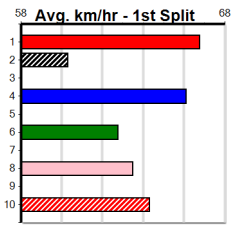

SPORTSBET NOBODY DOES IT EASIER

Distance: 400m, Race Type: Maiden, Total Prizemoney: $2,535
1st: $1,680, 2nd: $520, 3rd: $260, 4th: $75

1
3:09PM
(VIC time)

Watchdog Tips: **0** **0** **0** **0** **Bet:** .