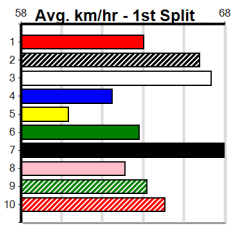

PAWA OF BUDDY AT STUD

Distance: 400m, Race Type: Mixed 6/7, Total Prizemoney: $2,925
1st: $1,950, 2nd: $600, 3rd: $300, 4th: $75

2

3:37PM

(VIC time)

Watchdog Tips: [0] [0] [0] [0] **Bet:** _____

Form	Box	Weight	Dist	Track	Date	Time	BON	Margin	1st/2nd (Time)	PIR	Checked	Comment	W/R	Split 1	S/P	Grade	Winning Boxes															
1	BOMB KIRK [6]	BD	D	Oct-22	FERNANDO BALE	JD BOMBSHELL												1	2	3	4	5	6	7	8							
																	1	2	3	4	5	6	7	8								
																	Prize Best $4,805.00 FSH															
																	Starts 16-2-2-4															
																	Trk/Dst 0-0-0-0															
																	APM $4337															
																	Owner(s): G Mitchell															
2	SWEET CANNELLONI [6]	BK	B	Feb-21	FERNANDO BALE	NAUGHTY CAZZA												1	2	3	4	5	6	7	8							
																	1	2	3	4	5	6	7	8								
																	Prize Best $6,565.00 FSH															
																	Starts 13-2-4-2															
																	Trk/Dst 4-2-2-0															
																	APM $4284															
																	Owner(s): G Jolly															
3	ESSENCE [6]	BK	B	Feb-23	SHIMA SHINE	IDOLIZE												1	2	3	4	5	6	7	8							
																	1	2	3	4	5	6	7	8								
																	Prize Best $4,835.00 FSH															
																	Starts 8-2-3-0															
																	Trk/Dst 0-0-0-0															
																	APM $4169															
																	Owner(s): N Presutto															
4	LUCA SKYWALKER [7]	BK	D	Dec-22	SHIMA SHINE	BABY TALK												1	2	3	4	5	6	7	8							
																	1	2	3	4	5	6	7	8								
																	Prize Best $3,825.00 FSH															
																	Starts 9-1-3-1															
																	Trk/Dst 5-0-2-0															
																	APM $3711															
																	Owner(s): WE'RE ALL MATES (SYN), G Clifton, D Mckenzie															
5	ARCHER EIGHT (SA)[6]	BK	D	Jan-23	CURRAJONG KID	CAWBOURNE ZEBRA												1	2	3	4	5	6	7	8							
																	1	2	3	4	5	6	7	8								
																	Prize Best $2,900.00 FSH															
																	Starts 7-2-1-1															
																	Trk/Dst 1-0-0-1															
																	APM $2900															
																	Owner(s): J Archer															
6	EVOLVE [7]	BK	B	Nov-22	BERNARDO	UTOPIA												1	2	3	4	5	6	7	8							
																	1	2	3	4	5	6	7	8								
																	Prize Best $2,720.00 FSH															
																	Starts 14-1-3-3															
																	Trk/Dst 4-0-1-1															
																	APM $2496															
																	Owner(s): SEE THE DREAM (SYN), S Buccilli, B Buccilli