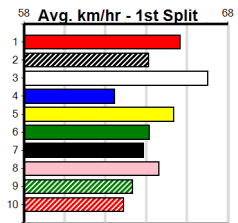

WARRAGUL TO SANDOWN PARK HT3

Distance: 460m, Race Type: Grade 5 Heat, Total Prizemoney: $2,925
1st: $1,950, 2nd: $600, 3rd: $300, 4th: $75

7
5:19PM
(VIC time)

Watchdog Tips: 0 0 0 0 Bet: .

Main race results table with columns for Form, Box, Weight, Dist, Track, Date, Time, BON, Margin, 1st/2nd (Time), PIR, Checked, Comment, W/R, Split 1, S/P, Grade, and Winning Boxes.