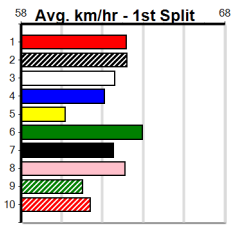

4

4:17PM

(VIC time)

Watchdog Tips: 0 0 0 0 Bet: