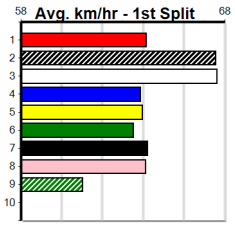

VIATEK VETERANS (250+ RANK)

Distance: 400m, Race Type: S/E Veteran, Total Prizemoney: $2,925
1st: $1,950, 2nd: $600, 3rd: $300, 4th: $75

3

3:57PM

(VIC time)

Watchdog Tips: **0** **0** **0** **0** **Bet:** .