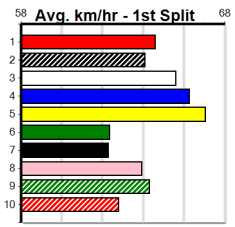

WARRAGUL TO SANDOWN PARK HT1

Distance: 460m, Race Type: Grade 5 Heat, Total Prizemoney: $2,925
1st: $1,950, 2nd: $600, 3rd: $300, 4th: $75

5
4:37PM
(VIC time)

Watchdog Tips: 0 0 0 0 Bet: .