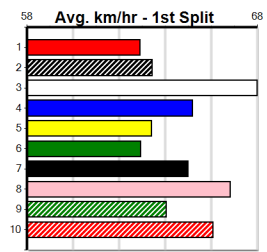

WARRAGUL TO SANDOWN PARK HT2

Distance: 460m, Race Type: Grade 5 Heat, Total Prizemoney: $2,925
1st: $1,950, 2nd: $600, 3rd: $300, 4th: $75

Watchdog Tips:

Bet:

Table with columns: Form Box, Wgt, Dist, Track, Date, Time, BON, Margin, 1st/2nd (Time), PIR, Checked, Comment, W/R, Split 1, S/P, Grade

Wise Abalone (WA) [5]
BEW Bitch Apr-22 Sire: TOMMY SHELBY Dam: GRACEFUL LIGHT
Owner(s): P Galea
Trainer: Paul Galea (Rosedale)
Winning Distances: < 300m (0) 300 - 399m (5) 400 - 499m (0) 500 - 599m (0) 600 - 699m (0) > 700m (0)
Winning Weights: 26.1(1) 26.5(1) 26.7(2) 26.8(1)
Last 3 wins NOT included above

Mighty Hercules [5]
RF Dog Feb-21 Sire: BERNARDO Dam: MIGHTY MATILDA
Owner(s): J Brown
Trainer: John Brown (Nyora)
Winning Distances: < 300m (0) 300 - 399m (2) 400 - 499m (5) 500 - 599m (1) 600 - 699m (0) > 700m (0)
Winning Weights: 37.8(1) 38.2(2) 38.3(1) 38.5(1) 38.8(1) 38.9(1) 40.4(1)
Last 3 wins NOT included above

Pretty Hot [5]
RF Bitch Feb-22 Sire: ORSON ALLEN Dam: TINK
Owner(s): A Smithson
Trainer: Gerard O'keeffe (Neerim Junction)
Winning Distances: < 300m (0) 300 - 399m (1) 400 - 499m (5) 500 - 599m (1) 600 - 699m (0) > 700m (0)
Winning Weights: 28.3(1) 28.5(1) 28.7(1) 28.9(1) 29.0(1) 29.2(1) 29.3(1)
Last 3 wins NOT included above

Flying Muffin [5]
BK Bitch Oct-22 Sire: MY REDEEMER Dam: FLYING UNICORN
Owner(s): T Erenshaw
Trainer: Kim Erenshaw (Junction Village)
Winning Distances: < 300m (0) 300 - 399m (1) 400 - 499m (3) 500 - 599m (2) 600 - 699m (0) > 700m (0)
Winning Weights: 24.5(1) 24.7(1) 25.1(1) 25.3(2) 25.4(1)
Last 3 wins NOT included above

Tassie Time [5]
BK Dog Dec-21 Sire: BERNARDO Dam: JUNO AWAY
Owner(s): Snorkel (SYN), M Condon, M Hornsey, R Gazzard, J Aismgeest, J Myers
Trainer: Joyce Condon (Devon Meadows)
Winning Distances: < 300m (0) 300 - 399m (5) 400 - 499m (2) 500 - 599m (0) 600 - 699m (0) > 700m (0)
Winning Weights: 33.7(1) 34.0(1) 35.4(1) 35.6(1) 35.7(2) 35.8(1)
Last 3 wins NOT included above

1

2

3

4

5