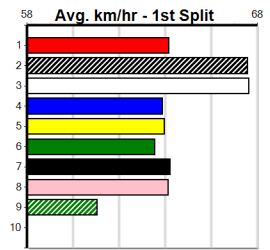

VIATEK VETERANS (250+ RANK)

Distance: 400m, Race Type: S/E Veteran, Total Prizemoney: $2,925
1st: $1,950, 2nd: $600, 3rd: $300, 4th: $75

Watchdog Tips:

Bet:

Table with columns: Form Box, Wgt, Dist, Track, Date, Time, BON, Margin, 1st/2nd (Time), PIR, Checked, Comment, W/R, Split 1, S/P, Grade

TEXAS LONG HORN [5]
WF Dog Jul-20 Sire: FERNANDO BALE Dam: CHEEKY HAND
Owner(s): R Haines
Trainer: Donna Dean (Nyora)
Winning Distances: < 300m (0) 300 - 399m (4) 400 - 499m (7) 500 - 599m (0) 600 - 699m (0) > 700m (0)
Winning Weights: 29.0(1) 29.4(1) 29.5(1) 29.9(1) 30.0(1) 30.2(2) 30.3(1) 30.4(1) 30.6(2)
Box History table and Prize Best Starts table included.

ESPECIAL DIGGER [5]
RF Bitch Jul-20 Sire: ORSON ALLEN Dam: ANTARCTIC LASS
Owner(s): P Knott
Trainer: Elise Knott (Carnegie)
Winning Distances: < 300m (0) 300 - 399m (4) 400 - 499m (3) 500 - 599m (0) 600 - 699m (0) > 700m (0)
Winning Weights: 26.9(2) 27.0(1) 27.5(1) 27.9(1) 28.0(1) 28.1(1)
Box History table and Prize Best Starts table included.

MAGIC BEE [5]
F Bitch Aug-20 Sire: BERNARDO Dam: CINDEEN JATES
Owner(s): P Pollutro
Trainer: Aaron Farley (Churchill)
Winning Distances: < 300m (0) 300 - 399m (4) 400 - 499m (5) 500 - 599m (0) 600 - 699m (0) > 700m (0)
Winning Weights: 26.9(1) 27.0(1) 27.2(1) 27.3(1) 27.6(2) 27.9(2) 28.0(1)
Box History table and Prize Best Starts table included.

MAXED OUT [4]
BK Dog Jun-20 Sire: AUSSIE INFRARED Dam: PAT'S LASS
Owner(s): J Arter
Trainer: Danielle Smith (Lara)
Winning Distances: < 300m (0) 300 - 399m (8) 400 - 499m (17) 500 - 599m (0) 600 - 699m (0) > 700m (0)
Winning Weights: 33.3(1) 33.5(2) 33.6(1) 33.7(1) 33.8(2) 33.9(1) 34.1(2) 34.4(1) 34.6(2) 34.7(1) 34.8(3) 35.0(1) 35.1(1)
Box History table and Prize Best Starts table included.

CHER'S HAND [5]
BK Bitch Oct-20 Sire: BARCIA BALE Dam: DORA'S HAND
Owner(s): R Haines
Trainer: Donna Dean (Nyora)
Winning Distances: < 300m (0) 300 - 399m (3) 400 - 499m (2) 500 - 599m (0) 600 - 699m (0) > 700m (0)
Winning Weights: 25.7(1) 26.3(2) 26.5(1) 26.9(1)
Box History table and Prize Best Starts table included.

1

2

3

4

5