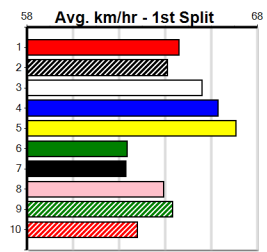

WARRAGUL TO SANDOWN PARK HT1

Distance: 460m, Race Type: Grade 5 Heat, Total Prizemoney: $2,925
1st: $1,950, 2nd: $600, 3rd: $300, 4th: $75

Watchdog Tips:

Bet:

Form Box Wgt Dist Track Date Time BON Margin 1st/2nd (Time) PIR Checked Comment WR Split 1 S/P Grade

CAPRICORN ONE [5]
BK Dog Jul-22 Sire: ASTON RUPEE Dam: WHAT A SURPRISE
Owner(s): C Brown
Trainer: Graham Brown (Cardinia)
Winning Distances: < 300m (0) 300 - 399m (0) 400 - 499m (3) 500 - 599m (0) 600 - 699m (0) > 700m (0)
Winning Weights: 30.3(2) 30.9(1)
Box History table and Prize Best information.

STITCH AND SHOUT [5]
BK Dog May-22 Sire: KURO KISMET Dam: DANI THRILLS
Owner(s): Funny Looking Horse (SYN), M Mayle, B Waugh, J Mcdonald, J Fawthrop, R Fisher, P Roland, B
Trainer: Glynn Wood (Warragul)
Winning Distances: < 300m (0) 300 - 399m (0) 400 - 499m (8) 500 - 599m (1) 600 - 699m (0) > 700m (0)
Winning Weights: 32.2(1) 32.5(1) 32.7(1) 32.9(3) 33.1(1) 33.3(1) 33.7(1)
Box History table and Prize Best information.

ESPECIAL PIP [5]
RF Bitch Jul-20 Sire: ORSON ALLEN Dam: ANTARCTIC LASS
Owner(s): P Knott
Trainer: Elise Knott (Carnegie)
Winning Distances: < 300m (0) 300 - 399m (13) 400 - 499m (4) 500 - 599m (3) 600 - 699m (0) > 700m (0)
Winning Weights: 25.3(1) 25.7(1) 26.0(1) 26.6(2) 26.7(1) 26.8(1) 27.0(3) 27.3(2) 27.5(1) 27.8(2) 27.9(2) 28.2(1) 28.3(1)
Box History table and Prize Best information.

PLAYBACK [5]
BK Dog Oct-22 Sire: PLAYLIST Dam: VALLEY REAPER
Owner(s): P Pollutro
Trainer: Phillip Pollutro (Morwell)
Winning Distances: < 300m (0) 300 - 399m (2) 400 - 499m (1) 500 - 599m (0) 600 - 699m (0) > 700m (0)
Winning Weights: 33.8(2) 34.1(1)
Box History table and Prize Best information.

SPRITELY SIAN (NSW)[5]
BEF Bitch Sep-22 Sire: FERAL FRANKY Dam: ARMATREE KAYCEE
Owner(s): T Ginn
Trainer: David Geall (Lara)
Winning Distances: < 300m (0) 300 - 399m (2) 400 - 499m (4) 500 - 599m (1) 600 - 699m (0) > 700m (0)
Winning Weights: 27.6(1) 27.8(1) 27.9(1) 28.1(1) 28.3(2) 29.2(1)
Box History table and Prize Best information.

1

2

3

4

5