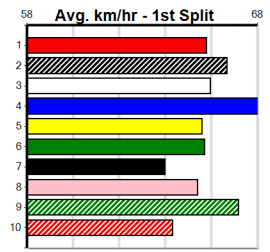

MC GRAFIX & SIGNS

Distance: 460m, Race Type: Mixed 4/5, Total Prizemoney: $3,360
1st: $2,250, 2nd: $690, 3rd: $345, 4th: $75

Watchdog Tips:

Bet:

Form Box Wgt Dist Track Date Time BON Margin 1st/2nd (Time) PIR Checked Comment WR Split 1 S/P Grade

SURF'S UP [5] BE Dog Sep-21 Sire: FERNANDO BALE Dam: AMELIA CHRISTA
Owner(s): R Moore
Winning Distances: < 300m (0) 300 - 399m (0) 400 - 499m (4) 500 - 599m (2) 600 - 699m (0) > 700m (0)
Winning Weights: 31.9(1) 32.1(1) 32.2(2) 32.6(1) 32.8(1)
3rd (3) 32.9 525 MEP R7 10-Jul-24 30.56 30.00 5.50L URANA JASMINE (30.19) Q/3222 . . . 5.12 $6.40 5
6th (6) 32.9 525 MEA R10 20-Jul-24 30.65 29.73 6.50L MACKINAW PEACH/ROYAL M/3334 . . . 5.17 $18.10 5
8th (2) 33.0 350 HVL R6 31-Jul-24 19.64 19.20 6.50L FOR PETE'S SAKE (19.20) M/7 . . . 6.72 $59.30 5
4th (2) 32.4 525 MEP R9 28-Aug-24 30.73 29.95 10.00 FIGURE IT OUT (30.04) M/5444 . . . 5.13 $9.80 5H
5th (2) 32.3 460 WGL R6 06-Sep-24 26.36 26.04 2.50L MIGHTY HERCULES (26.19) M/233 . . . 6.58 $9.80 X45
8th (8) 32.7 460 WGL R6 13-Sep-24 26.64 25.54 14.00 BAGMAN (25.66) M/778 . . . 6.72 $25.80 5H
3rd (2) 33.2 460 WGL R9 24-Sep-24 26.20 25.73 4.00L READY TO STING (25.93) M/333 . . . 6.64 $9.90 5
1st (6) 32.8 400 WGL R5 01-Nov-24 22.70 22.49 1.00L SUPER SEQUIOA (22.77) Q/11 . . . 8.32 $12.50 5
Last 3 wins NOT included above
1st (2) 32.2 525 MEA R3 20-Jan-24 30.31 29.69 0.10L CANYA ALL CLASS (30.32) M/2112 . SW . 5.10 $7.10 X67F
1st (1) 32.2 435 SLE R3 12-May-24 24.51 24.08 1.5L JAYVILLE MOLLY (24.60) Q/111 . . . 5.21 $6.10 RWH
1st (8) 31.9 435 SLE R3 19-May-24 24.54 24.45 2.25L JAYVILLE MOLLY (24.69) Q/211 . SW . 5.28 $4.60 RWF

Box History
Bx 1st 2nd 3rd 4th 5th 6th 7th 8th
1 2 1
2 1 2 2 1 2 1 1
3 1 1 1 1 1 1
4 1 1 3 1 1
5 2 1 1
6 1 1 1 1
7 1 1 1 1
8 1 5 1 1 1
Prize Best $33300.00
Starts 26.20(2)-24/9/24
Trk/Dts 38-6-12-7
APM 6-1-1-1 9393

WREAKING HAVOC [4] BK Dog Dec-21 Sire: FERNANDO BALE Dam: ELUSIVE JEWEL
Owner(s): N Beltran
Winning Distances: < 300m (0) 300 - 399m (2) 400 - 499m (5) 500 - 599m (0) 600 - 699m (0) > 700m (0)
Winning Weights: 28.8(1) 29.5(3) 29.9(2) 30.1(1)
6th (5) 30.0 350 HVL R9 18-Aug-24 19.96 19.07 6.00L DESTINI PALADIN (19.56) M/5 . . . 6.72 $10.20 5
1st (8) 29.9 350 HVL R5 23-Aug-24 19.58 19.28 1.00L ZIPPING PATTY (19.64) M/2 . . . 6.56 $4.20 T3-5
1st (3) 29.9 460 WGL R8 29-Aug-24 26.01 26.01 1.75L ASTON ANGELO (26.13) M/111 . . . 6.45 $2.80 T3-5
1st (1) 29.5 460 WGL R5 06-Sep-24 26.04 26.04 4.00L SUPERFLY GIRL (26.31) M/111 . . . 6.55 $3.60 5
6th (7) 29.7 525 MEP R7 11-Sep-24 31.22 30.15 8.00L TAKUMI BALE (30.68) M/1126 . SW . 5.12 $9.30 X45
7th (5) 29.7 425 BEN R11 04-Oct-24 25.08 23.88 16.00 BETTER BANJO (23.99) M/267 . . . 6.66 $8.70 5H
4th (7) 30.0 525 MEP R10 16-Oct-24 30.99 29.96 10.00 NEED A PILOT (30.30) M/3444 . . . 5.12 $19.10 5
3rd (3) 29.7 460 WGL R8 29-Oct-24 26.11 25.86 3.75L BLUEBELLE COLOUR (25.86) M/233 . . . 6.57 $17.10 X45
Last 3 wins NOT included above
1st (6) 28.8 350 HVL R4 20-Oct-23 19.59 19.51 2.00L BLAME SPENCER (19.72) M/2 . . . 6.66 $1.50 T3-7
1st (1) 30.1 400 WGL R1 04-Jan-24 22.55 22.55 8.00L TEASER'S BEAUTY (23.08) Q/11 . . . 8.30 $1.70 X67
1st (1) 29.5 400 WGL R10 10-Feb-24 22.63 22.63 0.50L TOURBON BARRELS (22.65) M/33 . . . 8.49 $1.40 5