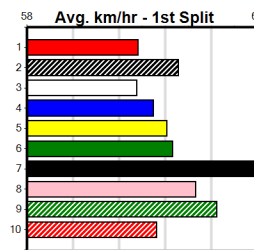

DREAMCHASERS - TICKETS ON SALE NOW

Distance: 400m, Race Type: Grade 5, Total Prizemoney: $2,925
1st: $1,950, 2nd: $600, 3rd: $300, 4th: $75

Watchdog Tips: [ ] [ ] [ ] [ ] Bet: [ ]

Form Box Wgt Dist Track Date Time BON Margin 1st/2nd (Time) PIR Checked Comment WR Split 1 S/P Grade

LITTLE WHIP (NSW)[5]
BK Bitch Apr-22 Sire: FERNANDO BALE Dam: LUCKY WHIP
Owner(s): P Derubeis
Trainer: Pasquale Derubeis (Cape Woola)
Winning Distances: < 300m (0) 300 - 399m (7) 400 - 499m (0) 500 - 599m (0) 600 - 699m (0) > 700m (0)
Winning Weights: 22.8(1) 23.1(1) 23.2(1) 23.3(2) 23.5(2)
Box History table and Prize Best Starts table included.

DIABLO SIXTEEN [5]
BE Dog Feb-23 Sire: HIGH EARNER Dam: DEVEL SIXTEEN
Owner(s): Vi Aiskar Hundar (SYN), A Lie, J Sharp
Trainer: Jason Sharp (Lara)
Winning Distances: < 300m (0) 300 - 399m (1) 400 - 499m (2) 500 - 599m (0) 600 - 699m (0) > 700m (0)
Winning Weights: 28.8(1) 29.3(2)
Box History table and Prize Best Starts table included.

STELLAR CAREER [5]
BK Bitch Mar-22 Sire: TOMMY SHELBY Dam: IN BLUE JEANS
Owner(s): L Jennings
Trainer: Cheryl Morris (Briagolong)
Winning Distances: < 300m (0) 300 - 399m (0) 400 - 499m (5) 500 - 599m (0) 600 - 699m (0) > 700m (0)
Winning Weights: 27.3(2) 27.5(1) 27.8(2)
Box History table and Prize Best Starts table included.

AKINA CRUSADER [5]
BK Dog Jan-21 Sire: BERNARDO Dam: AKINA MOSS
Owner(s): TAMBO (SYN), S McKay, J Rowley, D McKay
Trainer: Phillip Rowley (Denison)
Winning Distances: < 300m (0) 300 - 399m (2) 400 - 499m (3) 500 - 599m (1) 600 - 699m (0) > 700m (0)
Winning Weights: 34.1(1) 34.6(1) 35.2(1) 35.6(1) 35.8(2)
Box History table and Prize Best Starts table included.

KEISHA [5]
BK Bitch Dec-21 Sire: WHISKEY RIOT Dam: ALCYONE
Owner(s): L Moore
Trainer: Natalie Presutto (Devon Meadows)
Winning Distances: < 300m (0) 300 - 399m (4) 400 - 499m (5) 500 - 599m (0) 600 - 699m (0) > 700m (0)
Winning Weights: 27.8(1) 28.2(1) 28.3(1) 28.4(2) 28.6(2) 28.9(1) 29.0(1)
Box History table and Prize Best Starts table included.

1

2

3

4

5