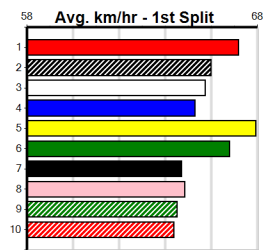

SENNACHIE AT STUD

Distance: 400m, Race Type: Mixed 4/5, Total Prizemoney: $3,360
1st: $2,250, 2nd: $690, 3rd: $345, 4th: $75

Watchdog Tips:

Bet:

Table with columns: Form Box, Wgt, Dist, Track, Date, Time, BON, Margin, 1st/2nd (Time), PIR, Checked, Comment, WR, Split 1, S/P, Grade

LET'S WIN OLLIE (NSW)[4]
BK Dog May-22 Sire: WOW Dam: LET'S WIN MEISHA
Owner(s): E Burrett
Trainer: Jason Sharp (Lara)
Winning Distances: < 300m (0) 300 - 399m (5) 400 - 499m (7) 500 - 599m (0) 600 - 699m (0) > 700m (0)
Box History table with columns Bx, 1st, 2nd, 3rd, 4th, 5th, 6th, 7th, 8th

LIGHTNING RANGE [5]
RBD Dog Feb-23 Sire: OUT OF RANGE Dam: CHLOE LOUISE
Owner(s): N Powell
Trainer: Jason Sharp (Lara)
Winning Distances: < 300m (0) 300 - 399m (0) 400 - 499m (4) 500 - 599m (0) 600 - 699m (0) > 700m (0)
Box History table with columns Bx, 1st, 2nd, 3rd, 4th, 5th, 6th, 7th, 8th

JEBRYNAH NITRO [5]
BK Dog Mar-22 Sire: BERNARDO Dam: SEGOVIA'S DREAM
Owner(s): B Sykes
Trainer: Bryan Sykes (Upper Beaconsfield)
Winning Distances: < 300m (0) 300 - 399m (2) 400 - 499m (3) 500 - 599m (2) 600 - 699m (0) > 700m (0)
Box History table with columns Bx, 1st, 2nd, 3rd, 4th, 5th, 6th, 7th, 8th

GALLOPING JESSIE [4]
BK Bitch Sep-22 Sire: BERNARDO Dam: IN ORBIT
Owner(s): R Conway
Trainer: Robert Conway (Bunyip)
Winning Distances: < 300m (0) 300 - 399m (0) 400 - 499m (5) 500 - 599m (0) 600 - 699m (0) > 700m (0)
Box History table with columns Bx, 1st, 2nd, 3rd, 4th, 5th, 6th, 7th, 8th

HYPERKINETIC (QLD)[4]
F Dog Feb-20 Sire: ZAMBORA BROCKIE Dam: KATHIE'S FLASH
Owner(s): G Mifsud
Trainer: Shaun Mifsud (Hernes Oak)
Winning Distances: < 300m (0) 300 - 399m (2) 400 - 499m (7) 500 - 599m (0) 600 - 699m (0) > 700m (0)
Box History table with columns Bx, 1st, 2nd, 3rd, 4th, 5th, 6th, 7th, 8th

1

2

3

4

5