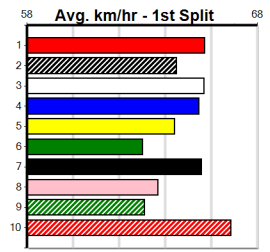

PHOTO MAN AT STUD

Distance: 400m, Race Type: Grade 5, Total Prizemoney: $2,925
1st: $1,950, 2nd: $600, 3rd: $300, 4th: $75

Watchdog Tips:

Bet:

Table with columns: Form Box, Wgt, Dist, Track, Date, Time, BON, Margin, 1st/2nd (Time), PIR, Checked, Comment, WR, Split 1, S/P, Grade

ASTON JALAPENO [5]
BK Dog Mar-22 Sire: ASTON DEE BEE Dam: ASTON LOPEZ
Owner(s): C Mackie
Trainer: Corey Mackie (Tooradin)
Winning Distances: < 300m (0) 300 - 399m (7) 400 - 499m (0) 500 - 599m (0) 600 - 699m (0) > 700m (0)
Box History table and Prize Best Starts table included.

WINCKIE BALE (NSW)[5]
DKBD Bitch Apr-22 Sire: CHRISTO BALE Dam: DYNA ROMY
Owner(s): T Empson
Trainer: Tracey Empson (Pakenham)
Winning Distances: < 300m (0) 300 - 399m (1) 400 - 499m (4) 500 - 599m (0) 600 - 699m (0) > 700m (0)
Box History table and Prize Best Starts table included.

PERSUASION [5]
RF Bitch Mar-21 Sire: HOOKED ON SCOTCH Dam: SPARKY GIRL
Owner(s): TWENTY YEARS (SYN), G Howell, M Carlstrom, G Beattie, B Melbourne
Trainer: Geoffrey Howell (Pearcedale)
Winning Distances: < 300m (0) 300 - 399m (3) 400 - 499m (6) 500 - 599m (0) 600 - 699m (0) > 700m (0)
Box History table and Prize Best Starts table included.

MONKEY'S STYLE [5]
BKW Dog Mar-21 Sire: HOOKED ON SCOTCH Dam: MEPUNGA BONNIE
Owner(s): MJT Corp (SYN), M Demirkol, J Jovan
Trainer: Chris Johannsen (Devon Meadow)
Winning Distances: < 300m (0) 300 - 399m (0) 400 - 499m (10) 500 - 599m (2) 600 - 699m (0) > 700m (0)
Box History table and Prize Best Starts table included.

DAZZLER [5]
BK Dog Sep-20 Sire: MOREIRA Dam: SHE'S PERFECT
Owner(s): Ryino Racing (SYN), M Ryan, D Ryan
Trainer: Robert Cunningham (Devon Mead)
Winning Distances: < 300m (0) 300 - 399m (0) 400 - 499m (7) 500 - 599m (1) 600 - 699m (0) > 700m (0)
Box History table and Prize Best Starts table included.