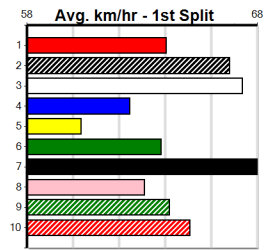

PAUA OF BUDDY AT STUD

Distance: 400m, Race Type: Mixed 6/7, Total Prizemoney: $2,925
1st: $1,950, 2nd: $600, 3rd: $300, 4th: $75

Watchdog Tips:

Bet:

Table header with columns: Form Box, Wgt, Dist, Track, Date, Time, BON, Margin, 1st/2nd (Time), PIR, Checked, Comment, WR, Split 1, S/P, Grade

BOMB KIRK [6]
BD Dog Oct-22 Sire: FERNANDO BALE Dam: JD BOMBSHELL
Owner(s): G Mitchell
Trainer: Donna Knight (Talbot)
Winning Distances: < 300m (0) 300 - 399m (2) 400 - 499m (0) 500 - 599m (0) 600 - 699m (0) > 700m (0)
Winning Weights: 29.8(1) 30.8(1)
7th (1) 30.2 350 HVL R5 27-Sep-24 19.98 19.32 4.25L ASTON WARRIOR (19.70) S/4 . . . 6.64 $11.80 T3-RW
5th (2) 30.3 390 BAL R11 30-Sep-24 23.21 22.39 7.50L CROCODILE ROLL (22.72) M/34 . . . 8.67 $4.60 T3-7
4th (7) 30.5 305 COO R3 04-Oct-24 18.13 17.43 5.50L MARVELLOUS MEL (17.75) $4.40 5H
2nd (7) 30.9 405 COO R8 07-Oct-24 24.17 22.99 13.00 UNHINGED SCOTCH (23.31) $9.00 5
3rd (4) 30.6 390 SHP R2 12-Oct-24 22.47 21.99 4.75L SACHIN (22.16) M/53 . . . . 8.74 $19.00 7
3rd (8) 30.8 425 BEN R9 18-Oct-24 24.38 23.95 3.5L IVORY NARWHAL (24.15) Q/122 . . . . 6.58 $19.60 7
1st (1) 30.8 390 BAL R13 24-Oct-24 22.30 22.08 1.75L IOWA LASS (22.42) Q/11 . . . . 8.41 $2.70 7
2nd (6) 31.0 390 BAL R14 31-Oct-24 22.33 22.23 1.5L PAW XENA (22.23) Q/22 . . . . 8.42 $2.40 6G
Last 3 wins NOT included above
1st (7) 29.8 390 BAL R2 09-Sep-24 22.64 22.01 4.25L BLUE VISTA (22.93) M/11 . . . . 8.56 $2.10 T3-M

Box History
Bx 1st 2nd 3rd 4th 5th 6th 7th 8th
1 1 . . . .
2 . . . . . 1 . . . .
3 . . . .
4 . . . .
5 . . . . . 1 1 . . . .
6 . . . . . 1 . . . .
7 1 1 2 1 1 . . . .
8 . . . . . 1 . . . .
Prize Best $4805.00
Starts FSH 16-2-2-4
Trk/Dts 0-0-0-0
APM 4337

SWEET CANNELLONI [6]
BK Bitch Feb-21 Sire: FERNANDO BALE Dam: NAUGHTY CAZZA
Owner(s): G Jolly
Trainer: Geoffrey Jolly (Pakenham)
Winning Distances: < 300m (0) 300 - 399m (0) 400 - 499m (2) 500 - 599m (0) 600 - 699m (0) > 700m (0)
Winning Weights: 24.2(1) 24.4(1)
3rd (4) 25.0 515 SAP R1 24-Mar-24 30.28 29.45 6.50L FLYING DINAR (29.83) Q/1122 . SW . 5.11 $7.50 M
6th (7) 25.4 515 SAP R1 31-Mar-24 30.86 29.79 8.50L TEMPER TRAP (30.27) M/1223 . . . . 5.18 $4.60 M
5th (1) 24.3 515 SAP R1 04-Aug-24 31.47 29.55 13.00 TAKE A CARNATION (30.60) Q/1365 . . . . 5.22 $1.40 M
5th (6) 24.4 515 SAP R2 19-Aug-24 30.28 29.31 12.00 PAW EARNEST (29.45) M/3456 . . . . 5.16 $46.20 RW
1st (6) 24.2 400 WGL R3 10-Sep-24 22.88 22.52 0.50L RING A HOUDINI (22.90) Q/12 . SW . 8.42 $9.30 M
2nd (5) 25.0 400 WGL R10 20-Sep-24 23.10 22.68 5.00L FLYING HELLCAT (22.77) M/33 . . . . 8.40 $12.80 X67
1st (2) 24.4 400 WGL R10 04-Oct-24 22.99 22.71 1.25L UNINVITING (23.08) Q/11 . . . . 8.34 $1.70 7
2nd (7) 24.1 400 WGL R9 22-Oct-24 23.08 22.73 1.5L CAPTAIN STEVIE (22.99) M/22 . . . . 8.33 $4.60 6G
Last 3 wins NOT included above

Box History
Bx 1st 2nd 3rd 4th 5th 6th 7th 8th
1 . . . . . 1 . . . .
2 1 . . . .
3 . . . .
4 . 1 1 . . . .
5 . 1 . . . .
6 1 1 . . . . . 1 . . . .
7 . . 1 1 . . . . . 1 . . . .
8 . . . . 1 . . . .
Prize Best $6565.00
Starts FSH 22.88(6)-10/9/24
Trk/Dts 13-2-4-2
APM 4284