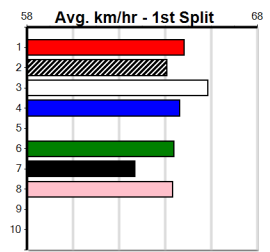

6

8:33PM

(VIC time)

Distance: 515m, Race Type: Grade 5, Total Prizemoney: $3,340
1st: $2,230, 2nd: $690, 3rd: $345, 4th: $75

Watchdog Tips:

Bet:

Form Box	Wgt	Dist	Track	Date	Time	BON	Margin	1st/2nd (Time)	PIR	Checked	Comment	WR	Split 1	S/P	Grade

NO MORE GAMES [5]

BD Dog Jun-22 Sire: HANDSOME PRINCE Dam: PAY CALL
Owner(s): D Pickering
Trainer: Kayla Cottrell (Pearcedale)
Winning Distances: < 300m (0) 300 - 399m (1) 400 - 499m (2) 500 - 599m (2) 600 - 699m (1) > 700m (0)
Winning Weights: 32.0(1) 32.4(2) 32.8(3)

3rd (5)	32.6	520	RIC	R4	02-Aug-24	30.18	29.50	3.5L SAPPHIRE BANNER (29.94)	6755	6755			4.47	$17.00	5
4th (3)	32.6	622	RIC	R6	09-Aug-24	36.44	36.13	4.25L ZEUS KEEPING (36.13)	732	732			9.79	$18.00	5
4th (3)	32.6	603	GOS	R5	13-Aug-24	35.67	34.68	4.25L TINA SAID SO (35.37)	4644	4644			9.30	$7.00	5
5th (5)	32.6	530	APK	R7	12-Sep-24	30.75	30.37	3.00L ZEBERIAH (30.53)					5.54	$34.00	SH
1st (7)	32.8	460	WGL	R8	11-Oct-24	25.95	25.95	0.50L WISE ABALONE (25.98)	M/422				6.68	$11.90	X45
1st (4)	32.8	450	SHP	R7	21-Oct-24	25.10	25.01	0.75L DON'T TELL SHELL (25.14)	S/743				6.83	$7.30	5
1st (2)	32.8	500	BEN	R6	25-Oct-24	28.18	28.18	1.75L GO FOR GOLD (28.30)	S/421		SW		6.71	$3.50	X45
4th (2)	32.8	515	SAN	R2	31-Oct-24	29.78	28.97	5.50L COME TO PARTY (29.42)	M/4334				5.16	$4.00	5

Last 3 wins NOT included above

1st (1)	32.4	324	RIS	R5	27-Apr-24	17.91	17.37	0.25L DASHING DE GOEY (17.93)	111	111			7.08	$1.65	MF
1st (1)	32.4	520	RIC	R2	19-Jun-24	30.15	29.91	2.50L EAST OF NOME (30.33)	8611	8611			4.50	$6.50	5
1st (4)	32.0	622	RIC	R4	12-Jul-24	36.48	36.09	0.75L SON OF JOREL (36.54)	511	511			9.82	$2.10	XM5

Box History

Bx	1st	2nd	3rd	4th	5th	6th	7th	8th
1	2							
2	1		1	1				
3		1		3				1
4	2	1	1		1			
5			1	1				
6								
7	1				1			
8						1		

Prize Best	$15680.00	
Starts	29.78(2)-31/10/24	
Trk/Dts	20-6-2-3	
APM	1-0-0-0	
	10684	

SET TO SIZZLE [5]

WBE Dog Dec-22 Sire: FERNANDO BALE Dam: MEPUNGA FREDA
Owner(s): KRAMERICA (SYN), G Farrugia, W Gallagher
Trainer: Jeffrey Britton (Anakie)
Winning Distances: < 300m (0) 300 - 399m (0) 400 - 499m (3) 500 - 599m (1) 600 - 699m (0) > 700m (0)
Winning Weights: 31.8(1) 31.9(2) 32.0(1)

1st (6)	31.8	460	GEL	R1	10-Sep-24	26.10	25.68	0.25L TOXIC SLIME (26.12)	M/223				6.73	$1.30	M
6th (5)	32.0	515	SAP	R1	23-Sep-24	30.13	29.16	9.00L COME TO PARTY (29.53)	M/2466				5.12	$6.10	7
1st (5)	32.0	460	GEL	R9	28-Sep-24	25.58	25.58	3.00L STAPLETON (25.77)	Q/111				6.53	$6.30	X67
1st (4)	31.9	460	GEL	R7	04-Oct-24	25.69	25.69	2.00L MAX ROSE (25.82)	Q/111				6.57	$5.80	RWH
4th (8)	32.0	525	MEA	R4	12-Oct-24	30.68	29.95	4.50L FERGUS ZULU (30.36)	M/4555		SW		5.19	$3.80	SSF
1st (8)	31.9	515	SAP	R3	21-Oct-24	29.78	29.38	3.25L WEARING LEVIS (30.01)	Q/1222				5.16	$1.40	5NP
6th (1)	32.3	460	GEL	R7	25-Oct-24	26.49	25.63	9.00L DESCRIPTION (25.87)	M/477				6.69	$3.50	SH
6th (6)	32.1	520	GEL	R8	01-Nov-24	30.86	29.90	14.00 MACKINAW PEACH (29.90)	M/6677				5.68	$3.00	5

Last 3 wins NOT included above

Prize Best	$8930.00	
Starts	29.78(8)-21/10/24	
Trk/Dts	16-4-1-1	
APM	3-1-0-0	
	7287