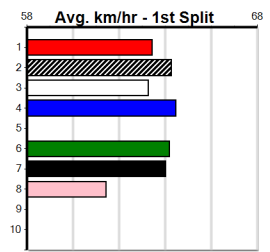

SPORTSBET GREEN TICKS (250+RANK)

Distance: 515m, Race Type: Grade 5 No Penalty, Total Prizemoney: $3,340
1st: $2,230, 2nd: $690, 3rd: $345, 4th: $75

Watchdog Tips: [ ] [ ] [ ] [ ] Bet: [ ]

Form Box Wgt Dist Track Date Time BON Margin 1st/2nd (Time) PIR Checked Comment W/R Split 1 S/P Grade

BRUCE INTENTION [5]
WBE Dog Nov-21 Sire: AUSSIE INFRARED Dam: JANE'S INTENTION
Owner(s): O'Neill Racing (SYN), T O'Neill, T O'Neill, M O'Neill
Trainer: Tom O'Neill (Pearcedale)
Winning Distances: < 300m (0) 300 - 399m (0) 400 - 499m (3) 500 - 599m (2) 600 - 699m (0) > 700m (0)
Winning Weights: 36.2(1) 36.3(1) 36.4(1) 36.5(2)
2nd (6) 36.5 515 SAN R3 20-Jun-24 30.06 29.15 3.75L DAINTREE CHIEF (29.81) S/8322 . . . 5.28 $16.50 5
8th (5) 36.2 350 HVL R7 18-Aug-24 20.12 19.07 16.00 ASTON FANTASTIC (19.07) S/8 . . . 6.89 $55.40 5
4th (4) 36.2 435 SLE R11 21-Aug-24 25.12 24.64 5.00L DR. DYLAN (24.78) M/655 . . . 5.41 $28.50 5
8th (4) 36.6 460 GEL R7 30-Aug-24 26.65 25.76 9.50L DAINTREE CHIEF (25.99) M/455 . . . 6.80 $13.70 5
3rd (3) 36.7 515 SAP R11 16-Sep-24 30.55 29.52 11.00 PAW EARNEST (29.84) M/4677 . . . 5.21 $14.20 5
4th (3) 36.4 460 WGL R8 01-Oct-24 26.29 25.54 7.50L PAW ZELINI (25.77) M/555 . . . 6.84 $14.20 X45
6th (3) 36.2 435 SLE R10 09-Oct-24 25.11 24.13 4.50L LENAGHAN (24.81) M/566 . . . 5.49 $5.70 5NP
1st (3) 36.3 515 SAP R11 28-Oct-24 29.79 29.42 4.50L FIGHTING BOXER (30.10) M/2111 . . . 5.17 $1.80 5NP
Last 3 wins NOT included above
1st (4) 36.5 435 SLE R4 07-Mar-24 24.95 24.68 0.75L CERSEI'S BOY (24.99) M/222 . . SW . 5.43 $1.70 7
1st (1) 36.2 515 SAP R5 31-Mar-24 29.94 29.79 4.50L LAMIA DOMINIQUE (30.25) M/3111 . . . 5.19 $1.70 X67
1st (7) 36.4 460 WGL R7 23-Apr-24 26.06 25.67 0.75L BANKRUPT (26.11) M/532 . . . 6.68 $3.60 5

Box History
Bx 1st 2nd 3rd 4th 5th 6th 7th 8th
1 2 . . . .
2 1 . . . .
3 1 . . . .
4 1 . . . .
5 . . . . . 1 2 . . .
6 . . . . . 1 1 . . .
7 1 2
8 . . . . . 1 1 . . .
Prize Best $15843.75
Starts 29.79(3)-28/10/24
Trk/Dts 30-5-1-6
APM 11-2-1-2 5700