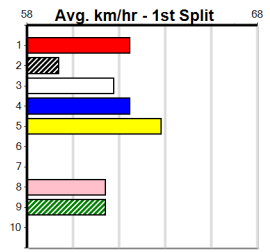

1
6:41PM

Distance: 515m, Race Type: Maiden, Total Prizemoney: $2,860
1st: $1,900, 2nd: $590, 3rd: $295, 4th: $75

(VIC time)

Watchdog Tips: ☐ ☐ ☐ ☐ ☐ Bet: ☐

FORBES LIGHTNING (SA)[M]
F Dog Sep-22 Sire: FERAL FRANKY Dam: SWEET ON ME Trainer: Rose Forbes (Hopetoun Park)
Owner(s): R Forbes
Winning Distances: < 300m (0) 300 - 399m (0) 400 - 499m (0) 500 - 599m (0) 600 - 699m (0) > 700m (0)
Winning Weights:
6th (4) 29.7 400 GEL R2 03-May-24 23.31 22.45 8.00L SERIAL STICKER (22.78) Q/37 . . . W 8.58 $14.20 MH
2nd (8) 29.6 390 BAL R2 26-Jun-24 22.56 22.01 0.50L SAILAWAY GIN (22.54) M/33 . . . W 8.72 $8.30 M
2nd (7) 29.6 450 BAL R3 03-Jul-24 25.76 25.11 5.50L MERL'S LAD (25.41) Q/222 . . . W 6.76 $4.60 M
4th (2) 29.8 450 BAL R1 10-Jul-24 26.42 25.02 9.50L IVORY PYGMY (25.78) S/536 . . . W 6.85 $2.20 M
2nd (2) 30.4 515 SAP R1 04-Aug-24 30.69 29.55 1.5L TAKE A CARNATION (30.60) Q/3111 . . . . 5.27 $3.60 M
8th (4) 29.8 460 GEL R9 16-Aug-24 28.18 25.44 28.00 PAW ALEXIS (26.28) M/888 . . . VO W 7.38 $12.40 RW
8th (1) 30.7 460 GEL R3 11-Oct-24 27.73 25.86 20.00 DIABLO SIXTEEN (26.34) M/588 . . . V10 W 6.88 $13.00 M
3rd (3) 30.8 515 SAP R1 02-Nov-24 30.67 29.56 13.00 TALK THAT TALK (29.77) M/3333 . . . . 5.22 $16.30 M
Last 3 wins NOT included above

Box History

Bx	1st	2nd	3rd	4th	5th	6th	7th	8th
1								1
2	1					1		
3			1					
4								1
5								
6								
7		1						
8		1						

Prize Best	$2000.00
Starts	30.67(3)-2/11/24
Trk/Dts	9-0-3-1
APM	2-0-1-1 1095

MINTER ENVY (NSW)[M]
RBD Bitch Jun-22 Sire: JUNGLE DEUCE Dam: NANGAR FREEDOM Trainer: Joy Reinke (Johnsonville)
Owner(s): J Reinke
Winning Distances: < 300m (0) 300 - 399m (0) 400 - 499m (0) 500 - 599m (0) 600 - 699m (0) > 700m (0)
Winning Weights:
5th (4) 27.4 435 SLE R2 14-Aug-24 25.48 24.45 12.00 LAKEVIEW APRIL (24.65) M/445 . . . . 5.46 $9.60 M
3rd (7) 27.4 435 SLE R2 18-Sep-24 25.45 24.68 4.50L SONGKRAN (25.13) M/523 . . . . 5.48 $9.30 T3-M
2nd (3) 27.2 435 SLE R2 22-Sep-24 25.10 24.32 2.25L MY AMBER (24.94) S/712 . . . . 5.55 $54.50 M
7th (6) 27.2 435 SLE R3 29-Sep-24 25.53 24.44 14.00 WALLS OF JERICO (24.58) S/678 . . . . 5.43 $19.80 MH
2nd (1) 27.5 510 SLE R1 09-Oct-24 29.68 28.98 0.25L PRETTY TREASURE (29.67) Q/111 . . . . 9.30 $3.40 M
4th (6) 27.6 435 SLE R1 16-Oct-24 25.11 24.34 6.00L ASTON PAYCHECK (24.69) S/833 . . . . 5.62 $17.20 M
4th (4) 27.7 510 SLE R4 23-Oct-24 29.92 29.13 9.50L MR. ZULU (29.27) S/443 . . . . 9.77 $4.10 M
2nd (3) 27.0 510 SLE R2 05-Nov-24 29.55 28.98 8.50L WARRIOR ETHAN (28.98) M/222 . . . . W 9.25 $3.80 T3-M
Last 3 wins NOT included above

Box History

Bx	1st	2nd	3rd	4th	5th	6th	7th	8th
1		1				1		
2						1		
3		2						
4				2	1			
5								1
6					1			1
7			1					
8								

Prize Best	$1830.00
Starts	FSH
Trk/Dts	12-0-3-1
APM	0-0-0-0 1634

SLOW POKE [M]
BK Bitch Mar-23 Sire: SH AVATAR Dam: NESSA'S YASMIN Trainer: Matthew Lanigan (Rowsley)
Owner(s): P Mcdowall
Winning Distances: < 300m (0) 300 - 399m (0) 400 - 499m (0) 500 - 599m (0) 600 - 699m (0) > 700m (0)
Winning Weights:
5th (6) 27.4 525 MEP R3 06-Nov-24 31.00 29.90 12.00 DISTANT (30.17) M/5655 . . . . 5.37 $16.80 MH
Last 3 wins NOT included above

Box History

Bx	1st	2nd	3rd	4th	5th	6th	7th	8th
1								
2								
3								
4								
5								
6						1		
7								
8								

Prize Best	$0.00
Starts	FSH
Trk/Dts	1-0-0-0
APM	0-0-0-0 0