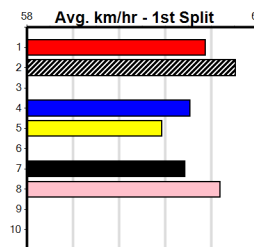

10
10:10PM

(VIC time)

Distance: 515m, Race Type: Mixed 4/5, Total Prizemoney: $3,875
1st: $2,600, 2nd: $800, 3rd: $400, 4th: $75

Watchdog Tips:

Bet:

Form Box	Wgt	Dist	Track	Date	Time	BON	Margin	1st/2nd (Time)	PIR	Checked	Comment	WR	Split 1	S/P	Grade

1

MISTER EASY [5]
BK Dog Feb-22 Sire: HOOKED ON SCOTCH Dam: NICE AND EASY
Owner(s): J Portelli Trainer: Jason Portelli (Keilor Park)
Winning Distances: < 300m (0) 300 - 399m (2) 400 - 499m (6) 500 - 599m (5) 600 - 699m (2) > 700m (0)
Winning Weights: 30.8(1) 31.0(1) 31.1(1) 31.4(1) 31.6(1) 31.7(2) 31.8(2) 31.9(3) 32.0(2) 32.1(1)

1st (2)	30.8	350	HVL	R6	15-Sep-24	19.44	19.34	1.5L ZADIE (19.54)	S/6	.	.	.	6.67	$2.80	X45
1st (8)	31.0	485	HOR	R8	21-Sep-24	27.23	27.23	3.75L BIG TUNA (27.49)	M/111	.	.	.	6.56	$1.90	X45
4th (7)	31.5	515	SAP	R10	30-Sep-24	30.11	29.15	14.00 FIELD DAY (29.15)	M/7433	.	.	.	5.30		X45
1st (7)	31.6	500	BEN	R9	04-Oct-24	27.99	27.99	2.50L TENSION HEAD (28.16)	M/222	.	SW	.	6.61	$2.30	X45
5th (3)	31.7	515	SAN	R9	10-Oct-24	29.87	29.13	7.00L VAN WYCK (29.39)	M/7555	.	.	.	5.26	$9.30	5
1st (5)	31.7	600	MEA	R6	19-Oct-24	34.83	34.38	0.75L ASTON HORNET (34.88)	S/2211	.	SW	.	9.19	$3.10	5
1st (7)	32.0	600	MEA	R7	26-Oct-24	34.60	34.60	3.5L WREN BALE (34.85)	M/1111	.	.	.	8.97	$4.80	X45
5th (7)	32.0	600	MEA	R4	04-Nov-24	35.49	34.18	8.50L MEPUNGA SURPRISE (34.90)	M/6666	.	.	.	9.72	$5.00	SH

Last 3 wins NOT included above

1st (2)	31.4	485	HOR	R6	07-May-24	27.17	27.15	3.25L BLACK VIPER (27.39)	Q/111	.	.	.	5.62	$2.60	5H
1st (6)	32.0	525	MEP	R5	22-May-24	29.98	29.92	1.75L EXTREMELY POTENT (30.10)	M/1111	.	SW	.	5.10	$3.00	5H
1st (8)	31.8	525	MEA	R12	06-Jul-24	30.18	30.06	4.50L BIG BUCKETS (30.48)	M/1111	.	SW	.	5.19	$1.70	5

Box History

Bx	1st	2nd	3rd	4th	5th	6th	7th	8th
1	2	2	1					
2	3	1		3	1	1	2	
3					2			
4	2				1			
5	1	1	1			1	1	
6	3							
7	2	1	1	1	1			
8	2		1	1				1

Prize		$68490.00
Best Starts	29.64(7)-21/3/24	
Trk/Dts	40-15-4-4	
APM	7-0-0-2	29418