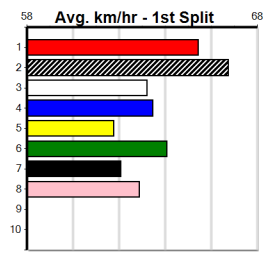

11 10:31PM

(VIC time)

Distance: 515m, Race Type: Grade 5 No Penalty, Total Prizemoney: $3,340
1st: $2,230, 2nd: $690, 3rd: $345, 4th: $75

Watchdog Tips:

Bet:

Form Box Wgt Dist Track Date Time BON Margin 1st/2nd (Time) PIR Checked Comment W/R Split 1 S/P Grade

PENNY'S JADE [5] BE Bitch Dec-20 Sire: BERNARDO Dam: MY DEWANA PENNY
Owner(s): R Martin
Trainer: Ronald Martin (Albion)
Winning Distances: < 300m (0) 300 - 399m (1) 400 - 499m (0) 500 - 599m (7) 600 - 699m (0) > 700m (0)
Box History table and Prize Best Starts table included.

WANDANA LAD [5] BK Dog Jun-21 Sire: ASTON DEE BEE Dam: MISS MORRISSET
Owner(s): G Johnson
Trainer: Garry Johnson (Chum Creek)
Winning Distances: < 300m (0) 300 - 399m (5) 400 - 499m (3) 500 - 599m (2) 600 - 699m (0) > 700m (0)
Box History table and Prize Best Starts table included.

TOM'S BOURBSKI (NSW)[5] BK Dog Jan-22 Sire: BARCIA BALE Dam: SUNSET BOURBSKI
Owner(s): D Knight
Trainer: Donna Knight (Talbot)
Winning Distances: < 300m (0) 300 - 399m (3) 400 - 499m (1) 500 - 599m (2) 600 - 699m (0) > 700m (0)
Box History table and Prize Best Starts table included.

FLYING BUTCHER [5] BK Dog Apr-21 Sire: MY REDEEMER Dam: FLYING SMOOTH
Owner(s): P Kelly
Trainer: Peter Kelly (Longwarry North)
Winning Distances: < 300m (0) 300 - 399m (1) 400 - 499m (1) 500 - 599m (4) 600 - 699m (0) > 700m (0)
Box History table and Prize Best Starts table included.

SAKURA RYKER [5] Biks BK Bitch May-21 Sire: BARCIA BALE Dam: LIBBY'S DREAM
Owner(s): Palm Ridge Friends (SYN), L Burke, G Harris
Trainer: Leanne Burke (Alberton West)
Winning Distances: < 300m (0) 300 - 399m (2) 400 - 499m (3) 500 - 599m (0) 600 - 699m (0) > 700m (0)
Box History table and Prize Best Starts table included.

1

2

3

4

5