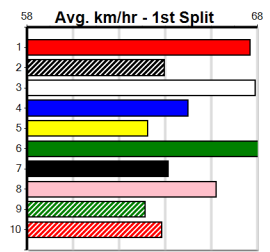

MELB CUP PRELUDES THIS FRIDAY

Distance: 595m, Race Type: Grade 5, Total Prizemoney: \$3,940
1st: \$2,640, 2nd: \$815, 3rd: \$410, 4th: \$75

Watchdog Tips:

Bet:

Form Box Wgt Dist Track Date Time BON Margin 1st/2nd (Time) PIR Checked Comment W/R Split 1 S/P Grade