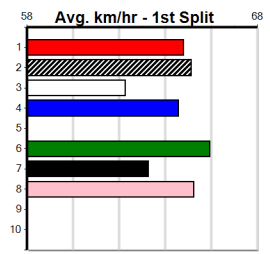

CALCUTTA NIGHT HERE 23 NOVEMBER

5

8:11PM

(VIC time)

Distance: 515m, Race Type: Grade 5, Total Prizemoney: $3,340
1st: $2,230, 2nd: $690, 3rd: $345, 4th: $75

Watchdog Tips:

Bet:

Form Box	Wgt	Dist	Track	Date	Time	BON	Margin	1st/2nd (Time)	PIR	Checked	Comment	WR	Split 1	S/P	Grade

BREAK IN [5]

F Bitch Nov-21 Sire: HONE IN Dam: HARD BREAK
Owner(s): Fiji Fund (SYN), L Jovanovski, L Atanasovski Trainer: George Kantzidis (Woodstock)
Winning Distances: < 300m (0) 300 - 399m (1) 400 - 499m (4) 500 - 599m (0) 600 - 699m (0) > 700m (0)
Winning Weights: 27.4(1) 27.6(1) 27.9(1) 28.3(1) 28.4(1)

7th (7)	27.8	500	BEN	R6	20-Sep-24	29.17	28.29	11.00	PIEBALD (28.44)	M/277	.	.	.	6.70	$40.30	RWH
1st (1)	27.4	460	GEL	R8	24-Sep-24	26.26	25.77	1.75L	ASTON IGGY (26.37)	Q/111	.	.	.	6.66	$3.50	X45
4th (7)	27.3	525	MEA	R3	28-Sep-24	30.88	29.60	15.00	SHINY INK (29.87)	M/4444	.	.	.	5.18	$10.40	5
3rd (4)	27.4	450	SHP	R8	03-Oct-24	25.72	25.46	1.00L	DEMON KYSAIAH (25.66)	M/333	.	.	.	6.78	$11.10	T3-5
5th (1)	27.3	525	MEA	R12	12-Oct-24	30.90	29.95	6.50L	URANA JASMINE (30.48)	M/4113	.	.	.	5.23	$12.40	5
3rd (4)	27.1	525	MEP	R8	23-Oct-24	30.73	29.89	2.50L	INVICTUS HARRY (30.55)	M/4444	.	.	.	5.21	$75.20	X45
5th (4)	27.2	515	SAP	R9	28-Oct-24	30.60	29.42	15.00	MINTER FROST (29.55)	M/2445	.	.	.	5.20	$17.20	5
2nd (2)	27.3	515	SAP	R5	02-Nov-24	30.13	29.56	6.50L	GOLD MAREE (29.69)	M/5752	.	.	.	5.17	$16.40	5

Last 3 wins NOT included above

1st (8)	27.6	390	BAL	R3	09-Oct-23	22.15	22.15	7.50L	MY GIRL PIPER (22.65)	M/11	.	.	.	8.38	$3.10	T3-7
1st (1)	27.9	425	BEN	R10	31-Oct-23	24.08	24.03	7.50L	SANDY'S LARA (24.58)	M/111	.	SW	.	6.54	$1.90	6G
1st (7)	28.3	450	BAL	R8	30-Dec-23	25.70	25.67	0.25L	MR. BUCK LEE (25.72)	M/421	.	SW	.	6.78	$3.20	5

Box History

Bx	1st	2nd	3rd	4th	5th	6th	7th	8th
1	3	1	1	2	1	1		
2	1	1						
3	1	1	3	1	1	1		
4	1	2		1	1	1		
5		1	2	1				
6				1	1	2		
7	1	1	1	2	1	3	1	
8	1	1	2	1				

Prize Best Starts Trk/Dts APM: $11735.00, 30.13(2)-2/11/24, 48-5-6-7, 2-0-1-0, 3632

GIACOMO [5]

BK Dog Dec-22 Sire: FERAL FRANKY Dam: TILLY LEE
Owner(s): V Borg Trainer: Jeffrey Britton (Anakie)
Winning Distances: < 300m (0) 300 - 399m (1) 400 - 499m (2) 500 - 599m (0) 600 - 699m (0) > 700m (0)
Winning Weights: 29.7(1) 29.8(1) 30.1(1)

4th (7)	30.1	300	HVL	R4	08-Sep-24	16.71	16.31	6.00L	EPITOMIZE (16.31)	M/5	.	.	.	3.95	$24.50	MF
2nd (4)	29.8	400	GEL	R10	20-Sep-24	22.85	22.35	1.00L	GO ME GO (22.79)	M/22	.	.	.	8.63	$2.90	X67H
1st (3)	29.7	400	GEL	R5	27-Sep-24	22.34	22.22	3.00L	ESSENCE (22.55)	Q/11	.	SW	.	8.27	$3.80	X67F
4th (5)	30.0	460	GEL	R8	04-Oct-24	26.21	25.69	4.25L	FERGUS ZULU (25.92)	M/445	.	.	.	6.70	$4.50	RWH
1st (1)	30.1	425	BEN	R4	11-Oct-24	24.00	23.69	4.75L	MICHIGAN GIRL (24.31)	M/411	.	SW	.	6.60	$1.80	X67H
5th (2)	30.0	425	BEN	R2	18-Oct-24	24.46	23.95	6.00L	ONLY EASY (24.06)	M/244	.	.	.	6.62	$2.50	X67F
2nd (2)	29.5	460	GEL	R5	01-Nov-24	26.00	25.97	0.50L	LEON'S ENTITY (25.97)	M/222	.	SW	.	6.57	$2.10	5
2nd (7)	30.1	525	MEP	R7	06-Nov-24	30.21	29.90	0.50L	SEAGULL ROCK (30.18)	M/3432	.	.	.	5.14	$4.80	5

Last 3 wins NOT included above

1st (7)	29.8	300	HVL	R1	04-Sep-24	16.67	16.39	3.5L	LITTLE DARL (16.90)	M/1	.	SW	.	3.94	$2.90	MH

Box History

Bx	1st	2nd	3rd	4th	5th	6th	7th	8th
1	1							
2		1			1			
3	1							
4		1						
5				1				
6		1						
7	1	1		1				
8								

Prize Best Starts Trk/Dts APM: $9440.00, FSH, 10-3-4-0, 0-0-0-0, 6945