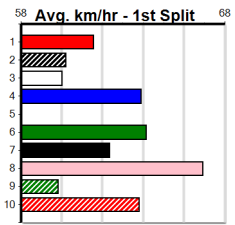

SWEET NETTY'S CATERING

Distance: 390m, Race Type: Tier 3 - Maiden, Total Prizemoney: $1,530
1st: $1,000, 2nd: $320, 3rd: $160, 4th: $50

9
12:59PM
(VIC time)

Watchdog Tips: 0 0 0 0 Bet: .