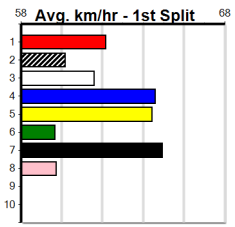

Ballarat

BALLARAT RACE 14

14 (E2)

Distance: 390m, Race Type: Grade 5 T3, Total Prizemoney: \$1,530
1st: \$1,000, 2nd: \$320, 3rd: \$160, 4th: \$50

2:47PM

(VIC time)

Watchdog Tips:

0 0 0 0