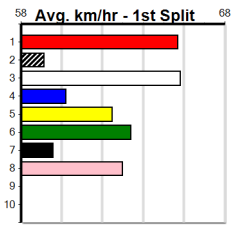

A1 SIGNAGE (2-3 WINS)

Distance: 390m, Race Type: Tier 3 - Restricted Win, Total Prizemoney: $1,530
1st: $1,000, 2nd: $320, 3rd: $160, 4th: $50

2
11:02AM
(VIC time)

Watchdog Tips: **0 0 0 0** Bet: **0**