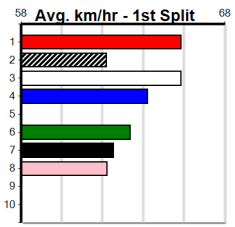

RSN GREY AREAS - WEDNESDAY & FRID

Distance: 545m, Race Type: Grade 5 T3, Total Prizemoney: $1,740
1st: $1,150, 2nd: $360, 3rd: $180, 4th: $50

6

12:12PM

(VIC time)

Watchdog Tips: 0 0 0 0 **Bet:** .