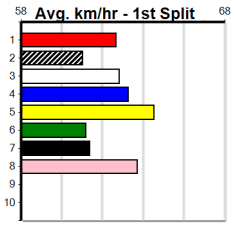

Ballarat

12
2:07PM
(VIC time)

TWO MORE RACES TO GO (1-2 WINS)

Distance: 450m, Race Type: Tier 3 - Restricted Win, Total Prizemoney: $1,530
1st: $1,000, 2nd: $320, 3rd: $160, 4th: $50

Watchdog Tips: **0 0 0 0** Bet: .