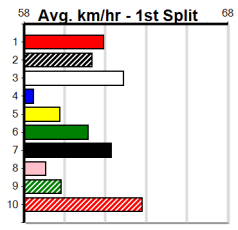

DREAMCHASERS - TICKETS ON SALE NO

10

1:19PM

(VIC time)

Distance: 390m, Race Type: Tier 3 - Maiden, Total Prizemoney: $1,530
1st: $1,000, 2nd: $320, 3rd: $160, 4th: $50

Watchdog Tips: **0 0 0 0** Bet: **0**