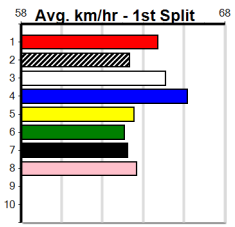

BALLARAT GREYS BINGO EVERY SUNDA

Distance: 450m, Race Type: Grade 5 T3, Total Prizemoney: $1,530
1st: $1,000, 2nd: $320, 3rd: $160, 4th: $50

5

11:55AM

(VIC time)

Watchdog Tips:

0 0 0 0

Bet: