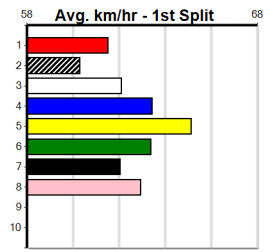

TUDOR ELECTRICAL

Distance: 390m, Race Type: Grade 5 T3, Total Prizemoney: $1,530
1st: $1,000, 2nd: $320, 3rd: $160, 4th: $50

Watchdog Tips:

Bet:

Table with columns: Form Box, Wgt, Dist, Track, Date, Time, BON, Margin, 1st/2nd (Time), PIR, Checked, Comment, W/R, Split 1, S/P, Grade

DANYO'S BOAR [5]
BD Dog Apr-21 Sire: FERNANDO BALE Dam: DANYO'S SARAH
Owner(s): D Sheridan
Trainer: Douglas Sheridan (Talbot)
Winning Distances: < 300m (0) 300 - 399m (2) 400 - 499m (2) 500 - 599m (0) 600 - 699m (0) > 700m (0)
Winning Weights: 30.8(1) 31.8(1) 32.3(1) 32.5(1)
Box History table and Prize Best Starts table included.

MR. FLASH (NSW)[5]
BK Dog Nov-21 Sire: FLYING RICCIARDO Dam: FANTASTIC DAISY
Owner(s): D Pace
Trainer: Paul Pace (Scarsdale)
ENG BAL 2024-11-14
Winning Distances: < 300m (0) 300 - 399m (2) 400 - 499m (3) 500 - 599m (0) 600 - 699m (0) > 700m (0)
Winning Weights: 32.4(1) 32.5(1) 32.9(1) 33.0(1) 33.5(1)
Box History table and Prize Best Starts table included.

CARTEL GLAMOUR [5]
BD Bitch May-22 Sire: FERNANDO BALE Dam: VEGAS TICKET
Owner(s): K Tucker
Trainer: Kristin Tucker (Tanjil South)
Winning Distances: < 300m (0) 300 - 399m (2) 400 - 499m (4) 500 - 599m (0) 600 - 699m (0) > 700m (0)
Winning Weights: 24.2(1) 24.6(1) 24.7(1) 25.1(1) 25.2(1) 25.5(1)
Box History table and Prize Best Starts table included.

ABLETT FLYER [5]
BK Dog Apr-22 Sire: MY REDEEMER Dam: LIVERPOOL FLYER
Owner(s): Bee Gee Mac (SYN), G Mcrae, B Mcrae
Trainer: Gregory Mcrae (Smythes Creek)
Winning Distances: < 300m (0) 300 - 399m (0) 400 - 499m (4) 500 - 599m (0) 600 - 699m (0) > 700m (0)
Winning Weights: 29.5(1) 30.5(1) 30.7(1) 30.8(1)
Box History table and Prize Best Starts table included.

ESPECIAL BLONDE [5]
RF Bitch Jul-20 Sire: ORSON ALLEN Dam: ANTARCTIC LASS
Owner(s): P Knott
Trainer: Peter Knott (Carnegie)
ENG HVL 2024-11-15
Winning Distances: < 300m (0) 300 - 399m (6) 400 - 499m (3) 500 - 599m (0) 600 - 699m (0) > 700m (0)
Winning Weights: 26.6(1) 26.7(1) 26.9(1) 27.2(2) 27.3(1) 27.4(1) 28.1(1) 28.2(1)
Box History table and Prize Best Starts table included.