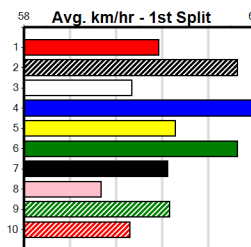

SPORTSBET GO THE BLUE DOG

Distance: 425m, Race Type: Mixed 6/7, Total Prizemoney: $2,925
1st: $1,950, 2nd: $600, 3rd: $300, 4th: $75

Watchdog Tips:

Bet:

Form Box	Wgt	Dist	Track	Date	Time	BON	Margin	1st/2nd (Time)	PIR	Checked	Comment	WR	Split 1	S/P	Grade

TAKE NOTICE [7]
BD Dog Jan-23 Sire: ASTON DEE BEE Dam: UPTOWN TRIXIE Trainer: Julie-anne Hopper (Werribee)
Owner(s): J Hopper
Winning Distances: < 300m (0) 300 - 399m (0) 400 - 499m (1) 500 - 599m (0) 600 - 699m (0) > 700m (0)
Winning Weights: 31.4(1)

2nd (3)	31.8	400	GEL	R1	27-Sep-24	22.96	22.22	2.00L WHO MADE YOU (22.83)	M/33	.	.	.	8.51	$5.60	M
5th (2)	31.7	390	BAL	R10	02-Oct-24	23.31	21.95	18.00 WINTER GOES (22.07)	M/37	.	.	.	8.62	$2.00	M
1st (6)	31.4	425	BEN	R2	26-Oct-24	24.23	24.08	0.75L OUT THE WINDOW (24.27)	Q/111	.	.	.	6.62	$3.30	M
2nd (1)	31.2	450	BAL	R10	31-Oct-24	26.05	25.08	3.75L SASSY MUSTANG (25.80)	M/322	.	.	.	6.72	$1.50	7

Box History

Bx	1st	2nd	3rd	4th	5th	6th	7th	8th
1		1						
2					1			
3		1						
4								
5								
6	1							
7								
8								

Prize Best Starts Trk/Dts APM $2120.00 24.23(6)-26/10/24 4-1-2-0 1-1-0-0 2016

Last 3 wins NOT included above

PRETTY FOLLIE [7]
BK Bitch Mar-23 Sire: MY REDEEMER Dam: CAPTAIN JACKIE Trainer: David Kerr (Caldermeade)
Owner(s): G Connell
Winning Distances: < 300m (0) 300 - 399m (0) 400 - 499m (1) 500 - 599m (0) 600 - 699m (0) > 700m (0)
Winning Weights: 27.4(1)

2nd (1)	27.9	400	WGL	R1	27-Sep-24	22.94	22.64	0.25L LUMBY (22.93)	M/11	.	.	.	8.43	$6.00	M
1st (6)	27.4	400	WGL	R2	01-Nov-24	22.73	22.49	1.25L PAW PASADENA (22.81)	M/11	.	.	.	8.34	$1.60	M

Box History

Bx	1st	2nd	3rd	4th	5th	6th	7th	8th
1		1						
2								
3								
4								
5								
6	1							
7								
8								

Prize Best Starts Trk/Dts APM $2200.00 FSH 2-1-1-0 0-0-0-0 2096

Last 3 wins NOT included above

COLOURFUL MAGIC [6]
BK Bitch Sep-22 Sire: HARD STYLE RICO Dam: COLOURFUL PAST Trainer: Michael Meyer (Bromley)
Owner(s): G Hansen
Winning Distances: < 300m (0) 300 - 399m (1) 400 - 499m (1) 500 - 599m (0) 600 - 699m (0) > 700m (0)
Winning Weights: 28.6(1) 29.2(1)

7th (3)	28.9	425	BEN	R2	13-Sep-24	24.98	23.70	10.00 GOT A PULSE (24.29)	M/225	.	.	.	6.62	$22.60	X67
4th (8)	28.9	425	BEN	R2	20-Sep-24	24.84	24.04	3.25L MORAIN LILLY (24.62)	M/654	.	.	.	6.82	$5.70	7
2nd (4)	28.9	390	BAL	R9	23-Sep-24	22.82	22.35	0.50L PAW PENELOPE (22.78)	M/33	.	.	.	8.71	$4.50	T3-7
4th (1)	29.4	390	SHP	R11	10-Oct-24	22.86	22.16	8.00L ZESTY BOY (22.33)	M/65	.	.	.	8.82	$12.00	X67
1st (6)	29.2	400	GEL	R10	15-Oct-24	22.82	22.45	0.25L ZIVA BALE (22.83)	M/21	.	.	.	8.50	$25.80	X67
4th (8)	29.0	410	HOR	R10	22-Oct-24	23.93	22.99	7.00L MEAN PEACE (23.47)	S/44	.	.	.	10.70	$14.00	6G
4th (7)	29.2	450	BAL	R5	28-Oct-24	25.74	25.54	3.00L SLOAN STREET (25.54)	M/454	.	.	.	6.74	$5.20	T3-RW
2nd (2)	29.0	450	BAL	R7	31-Oct-24	25.67	25.08	0.50L ASTON BAMFORD (25.66)	Q/121	.	.	.	6.66	$12.60	X67

Box History

Bx	1st	2nd	3rd	4th	5th	6th	7th	8th
1		1						
2	1	1	1	1				
3								1
4		1						
5								
6	1	1						
7					1			
8					2			

Prize Best Starts Trk/Dts APM $4270.00 24.84(8)-20/9/24 12-2-4-1 2-0-0-0 3351

Last 3 wins NOT included above

1st (2)	28.6	390	BAL	R2	25-Aug-24	22.53	22.06	1.00L SILVERTREE FOX (22.59)	M/21	.	.	.	8.55	$2.20	T3-M