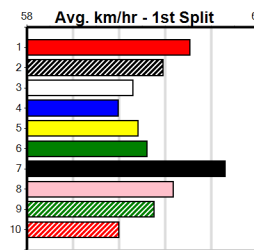

RSN GREY AREAS - WEDNESDAY & FRIDAY

Distance: 425m, Race Type: Grade 5, Total Prizemoney: $2,925
1st: $1,950, 2nd: $600, 3rd: $300, 4th: $75

Watchdog Tips:

Bet:

Form	Box	Wgt	Dist	Track	Date	Time	BON	Margin	1st/2nd (Time)	PIR	Checked	Comment	WR	Split 1	S/P	Grade

PASSING [5]

BK Bitch May-22 Sire: ASTON DEE BEE Dam: APPOINTED Trainer: Garry George (Beulah)

Owner(s): A Tullio
Winning Distances: < 300m (0) 300 - 399m (0) 400 - 499m (4) 500 - 599m (1) 600 - 699m (0) > 700m (0)
Winning Weights: 26.5(1) 26.6(1) 26.7(1) 26.8(1) 26.9(1)

6th (2)	26.3	500	BEN	R7	21-Jun-24	28.58	27.95	2.75L	ARCHIE MCIVOR (28.40)	Q/256	.	.	.	6.59	$2.90	RWH
6th (4)	26.5	500	BEN	R6	28-Jun-24	28.71	27.83	7.00L	URANA ZOOM (28.25)	M/356	.	.	.	6.93	$14.80	X45
6th (8)	26.6	485	HOR	R4	02-Jul-24	27.88	27.06	8.00L	IDYLLIC JAMES (27.33)	M/366	.	.	.	6.72	$27.80	RWH
6th (3)	26.6	485	HOR	R8	16-Jul-24	28.28	27.38	5.50L	ERZA SCARLET (27.90)	M/276	.	.	.	6.65	$11.20	5
2nd (2)	26.3	450	BAL	R10	04-Sep-24	25.70	25.40	4.50L	MAX ROSE (25.40)	M/222	.	VO	.	6.69	$8.50	RW
ST (-)	26.5	410	HOR		22-Oct-24	23.71		4.75L	Tripl Cleared	M/33	.	4of4	.	10.16	.	ST
7th (5)	26.6	425	BEN	R12	25-Oct-24	24.69	23.88	8.00L	OPRAH BALE (24.15)	M/677	.	SW	.	6.78	$5.80	5NP
1st (6)	26.8	425	BEN	R5	04-Nov-24	23.81	23.81	9.00L	BLUE RISE (24.44)	M/211	.	SW	.	6.59	$2.60	T3-5

Last 3 wins NOT included above

1st (2)	26.7	450	WBL	R6	04-Apr-24	25.52	24.72	4.25L	ASTON IGGY (25.80)	Q/111	.	.	.	6.67	$2.20	X67H
1st (3)	26.5	485	HOR	R5	30-Apr-24	27.42	27.42	1.5L	ON SONG ICE (27.52)	Q/111	.	.	.	6.54	$14.70	X67F
1st (8)	26.6	500	BEN	R6	24-May-24	28.37	27.83	0.10L	EARLETTA BALE (28.37)	M/111	.	SW	.	6.59	$14.20	5

Box History

Bx	1st	2nd	3rd	4th	5th	6th	7th	8th
1	1	1	1					
2	1	2				1		
3	1						1	1
4				1		1		
5							1	1
6	1				1	1		
7		1			2			
8	1			1	1			

Prize Best Starts Trk/Dts APM: $13030.00, 23.81(6)-4/1/24, 22-5-4-1, 2-1-0-0, 3892