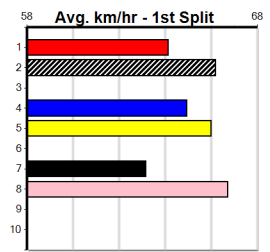

GRV DISTANCE RACING

Distance: 660m, Race Type: Mixed 4/5, Total Prizemoney: $4,445
1st: $2,990, 2nd: $920, 3rd: $460, 4th: $75

Watchdog Tips:

Bet:

Table with columns: Form Box, Wgt, Dist, Track, Date, Time, BON, Margin, 1st/2nd (Time), PIR, Checked, Comment, WR, Split 1, S/P, Grade

HE SHINES [5]
BK Dog Jan-22 Sire: SHIMA SHINE Dam: AMARA LUCY
Owner(s): G Connell
Trainer: David Kerr (Caldermeade)
Winning Distances: < 300m (0) 300 - 399m (0) 400 - 499m (6) 500 - 599m (1) 600 - 699m (0) > 700m (0)
Box History table

RAYA STAR [5]
BK Bitch Nov-21 Sire: AUSSIE INFRARED Dam: START A RIOT
Owner(s): L Hellmuth
Trainer: Lisa Hellmuth (Pearcedale)
Winning Distances: < 300m (0) 300 - 399m (0) 400 - 499m (1) 500 - 599m (3) 600 - 699m (3) > 700m (0)
Box History table

*** VACANT BOX ***
Sire: Dam:
Owner(s):
Trainer:
Winning Distances: < 300m (0) 300 - 399m (0) 400 - 499m (0) 500 - 599m (0) 600 - 699m (0) > 700m (0)
Box History

DAINTREE DAZZLER [5]
F Dog Oct-21 Sire: BERNARDO Dam: CHUNK OF LOVE
Owner(s): LUCKY ELEVEN (SYN), K Joske, G Joske
Trainer: Ben Joske (Yinnar South)
Winning Distances: < 300m (0) 300 - 399m (2) 400 - 499m (5) 500 - 599m (6) 600 - 699m (0) > 700m (0)
Box History table

KISAUNI [5]
BK Dog Mar-22 Sire: FERNANDO BALE Dam: MOMBASA
Owner(s): Worldly (SYN), W Macpherson, P Campbell
Trainer: Gary Joske (Yinnar)
Winning Distances: < 300m (0) 300 - 399m (1) 400 - 499m (5) 500 - 599m (9) 600 - 699m (2) > 700m (0)
Box History table

1

2

3

4

5