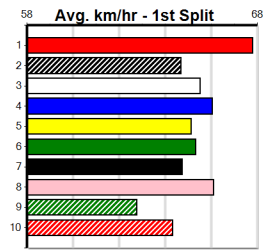

Bendigo
10
9:53PM
(VIC time)

AVARD CIVIL DAMSELS DASH

Distance: 425m, Race Type: Grade 5, Total Prizemoney: $2,925
1st: $1,950, 2nd: $600, 3rd: $300, 4th: $75

Watchdog Tips: ☐ ☐ ☐ ☐ ☐ Bet: ☐

PAT ABILITY [5]
BE Bitch Sep-21 Sire: RAW ABILITY Dam: PAT ME AGAIN Trainer: Shane Millsom (Point Cook)
Owner(s): P Gray
Winning Distances: < 300m (0) 300 - 399m (3) 400 - 499m (8) 500 - 599m (0) 600 - 699m (0) > 700m (0)
Winning Weights: 28.6(1) 28.8(1) 28.9(1) 29.0(3) 29.1(1) 29.3(2) 29.5(1) 29.9(1)

Run	Wgt	Dist	Track	Date	Time	BON	Margin	1st/2nd (Time)	PIR	Checked	Comment	WR	Split 1	S/P	Grade
2nd (8)	29.1	300	HVL	R6	07-Jul-24	16.85	16.75	0.50L DAYTONA (16.83)	Q/3	.	.	.	3.96	$4.50	FFA
1st (1)	29.0	350	HVL	R8	19-Jul-24	18.99	18.99	2.75L FOR PETE'S SAKE (19.17)	Q/1	.	.	.	6.38	$2.30	X45
5th (3)	29.0	350	HVL	R6	04-Aug-24	19.35	18.94	6.00L MILE A MINUTE (18.94)	M/5	.	.	.	6.65	$3.50	SH
1st (3)	28.9	400	GEL	R11	09-Aug-24	22.43	22.43	3.25L SHARE MY ORBIT (22.64)	M/11	.	.	.	8.33	$1.30	X45
1st (7)	29.1	410	HOR	R6	17-Aug-24	23.09	23.09	4.75L ANOTHER HOUDINI (23.41)	M/11	.	.	.	10.24	$1.90	X45
2nd (2)	29.2	350	HVL	R5	01-Sep-24	19.00	18.88	1.25L SERIAL STICKER (18.92)	M/1	.	.	.	6.40	$3.20	SH
2nd (4)	29.2	400	GEL	R6	18-Oct-24	22.81	22.40	6.00L LEO BALE (22.40)	M/32	.	.	.	8.50	$3.60	SH
7th (3)	29.5	400	GEL	R8	25-Oct-24	23.32	22.53	12.00L POWER OUT (22.53)	M/76	.	.	.	8.64	$15.10	SF

Last 3 wins NOT included above

1st (7)	28.6	460	GEL	R4	19-Apr-24	25.72	25.58	0.50L SO CERTAIN (25.74)	M/111	.	.	.	6.48	$4.50	5
1st (2)	28.8	450	BAL	R6	15-May-24	25.25	24.79	1.00L REV ROSE (25.31)	M/111	.	SW	.	6.48	$8.70	S
1st (2)	29.3	450	BAL	R5	26-May-24	25.04	24.76	0.75L KINGSLEY BALE (25.08)	Q/111	.	SW	.	6.40	$19.80	SH

Box History

Bx	1st	2nd	3rd	4th	5th	6th	7th	8th
1	2	2					1	
2	3	1			1	1		
3	2	1	1				1	
4		1						
5	1							
6				1			1	1
7	3			1				1
8		1						1

Prize Best Starts Trk/Dts APM: $39279.38, 24.10(1)-30/6/23, 29-11-6-1, 3-0-1-0, 14159