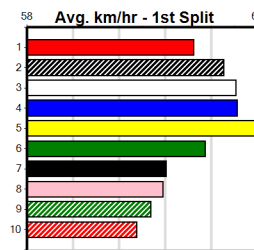

HANRAHAN PLUMBING

Distance: 425m, Race Type: Mixed 4/5, Total Prizemoney: $3,360
1st: $2,250, 2nd: $690, 3rd: $345, 4th: $75

Watchdog Tips:

Bet:

Form Box Wgt Dist Track Date Time BON Margin 1st/2nd (Time) PIR Checked Comment W/R Split 1 S/P Grade

BIG TIMBER [4] BK Dog Aug-21 Sire: ORSON ALLEN Dam: ZIPPING POPPY
Owner(s): Eye Candy (SYN), C Wilk, K Gorman
Trainer: Rachael Brown (Spring Gully)
Winning Distances: < 300m (0) 300 - 399m (9) 400 - 499m (5) 500 - 599m (1) 600 - 699m (0) > 700m (0)
Box History table and Prize Best Starts table included.

PROPERTY MOGUL [4] BK Bitch Jun-21 Sire: ASTON DEE BEE Dam: ACOUSTIC LEE
Owner(s): N Walsh
Trainer: Noel Walsh (Tullamarine)
Winning Distances: < 300m (0) 300 - 399m (2) 400 - 499m (9) 500 - 599m (3) 600 - 699m (0) > 700m (0)
Box History table and Prize Best Starts table included.

BEGGIN' [5] BK Dog May-22 Sire: KOBLENZ Dam: LADY ZEEVA
Owner(s): M Nolan
Trainer: Michelle Nolan (Devon Meadows)
Winning Distances: < 300m (0) 300 - 399m (2) 400 - 499m (0) 500 - 599m (4) 600 - 699m (0) > 700m (0)
Box History table and Prize Best Starts table included.

MISTRESS OASIS [4] F Bitch Jan-22 Sire: ORSON ALLEN Dam: SARAH SWIFT
Owner(s): G Berry
Trainer: Greg Berry (Toolleen)
Winning Distances: < 300m (0) 300 - 399m (5) 400 - 499m (7) 500 - 599m (0) 600 - 699m (0) > 700m (0)
Box History table and Prize Best Starts table included.

POWER OUT [5] WBK Bitch Dec-21 Sire: MY REDEEMER Dam: BOQUILLA
Owner(s): M Carter
Trainer: Andrea Chapple (Exford)
Winning Distances: < 300m (0) 300 - 399m (7) 400 - 499m (8) 500 - 599m (3) 600 - 699m (0) > 700m (0)
Box History table and Prize Best Starts table included.

1

2

3

4

5