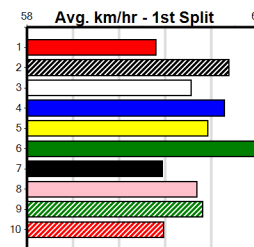

PETER BROWN CUSTOM HOMES

Distance: 500m, Race Type: Mixed 4/5, Total Prizemoney: $3,875
1st: $2,600, 2nd: $800, 3rd: $400, 4th: $75

Watchdog Tips:

Bet:

Form Box Wgt Dist Track Date Time BON Margin 1st/2nd (Time) PIR Checked Comment W/R Split 1 S/P Grade

BLUE CABANG [4]
BE Dog Feb-21 Sire: BERNARDO Dam: STARS AND LIGHTS
Owner(s): G Berry
Trainer: Greg Berry (Toolleen)
Winning Distances: < 300m (0) 300 - 399m (0) 400 - 499m (6) 500 - 599m (1) 600 - 699m (0) > 700m (0)
Winning Weights: 34.5(1) 34.9(2) 35.0(1) 35.5(2) 36.7(1)
Race results table with columns: Rank, Box, Wgt, Dist, Track, Date, Time, BON, Margin, 1st/2nd (Time), PIR, Checked, Comment, W/R, Split 1, S/P, Grade.

Box History table for BLUE CABANG [4]
Table with columns: Bx, 1st, 2nd, 3rd, 4th, 5th, 6th, 7th, 8th
Prize Best Starts Trk/Dts APM: $34360.00, 28.07(1)-31/3/24, 71-7-11-15, 15-1-2-6, 6261

TENSION HEAD [4]
BEED Dog Oct-21 Sire: TOMMY SHELBY Dam: SNOOKY
Owner(s): JimKat Racing (SYN), J Holt, K Evans
Trainer: Katrina Evans (Kyneton)
Winning Distances: < 300m (0) 300 - 399m (2) 400 - 499m (6) 500 - 599m (1) 600 - 699m (0) > 700m (0)
Winning Weights: 31.2(1) 31.3(1) 31.4(1) 31.6(1) 31.7(2) 31.8(1) 31.9(2)
Race results table with columns: Rank, Box, Wgt, Dist, Track, Date, Time, BON, Margin, 1st/2nd (Time), PIR, Checked, Comment, W/R, Split 1, S/P, Grade.

Box History table for TENSION HEAD [4]
Table with columns: Bx, 1st, 2nd, 3rd, 4th, 5th, 6th, 7th, 8th
Prize Best Starts Trk/Dts APM: $19900.00, 28.16(3)-4/10/24, 32-9-6-5, 2-1-1-0, 8784

SHOW CAUSE [5]
F Bitch Apr-22 Sire: AUSSIE INFRARED Dam: JUSTIFY
Owner(s): G George
Trainer: Garry George (Beulah)
Winning Distances: < 300m (0) 300 - 399m (0) 400 - 499m (7) 500 - 599m (0) 600 - 699m (0) > 700m (0)
Winning Weights: 27.5(2) 27.7(2) 27.8(3)
Race results table with columns: Rank, Box, Wgt, Dist, Track, Date, Time, BON, Margin, 1st/2nd (Time), PIR, Checked, Comment, W/R, Split 1, S/P, Grade.

Box History table for SHOW CAUSE [5]
Table with columns: Bx, 1st, 2nd, 3rd, 4th, 5th, 6th, 7th, 8th
Prize Best Starts Trk/Dts APM: $18755.00, FSTD, 30-7-4-6, 0-0-0-0, 10227

PETE'S ENTITY [5]
BK Dog Jan-22 Sire: ASTON DEE BEE Dam: ZARA'S ENTITY
Owner(s): W Heras
Trainer: Ian Garland (Longlea)
Winning Distances: < 300m (0) 300 - 399m (1) 400 - 499m (4) 500 - 599m (0) 600 - 699m (0) > 700m (0)
Winning Weights: 33.1(1) 33.5(1) 33.7(1) 33.8(2)
Race results table with columns: Rank, Box, Wgt, Dist, Track, Date, Time, BON, Margin, 1st/2nd (Time), PIR, Checked, Comment, W/R, Split 1, S/P, Grade.

Box History table for PETE'S ENTITY [5]
Table with columns: Bx, 1st, 2nd, 3rd, 4th, 5th, 6th, 7th, 8th
Prize Best Starts Trk/Dts APM: $9570.00, FSTD, 12-5-1-0, 0-0-0-0, 7016