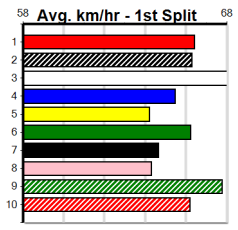

RSN GREY AREAS - WEDNESDAY & FRID

Distance: 390m, Race Type: Mixed 6/7, Total Prizemoney: \$2,925
1st: \$1,950, 2nd: \$600, 3rd: \$300, 4th: \$75

10

5:59PM

(VIC time)

Watchdog Tips: 0 0 0 0 **Bet:** .

Form	Box	Weight	Dist	Track	Date	Time	BON	Margin	1st/2nd (Time)	PIR	Checked	Comment	W/R	Split 1	S/P	Grade
------	-----	--------	------	-------	------	------	-----	--------	----------------	-----	---------	---------	-----	---------	-----	-------