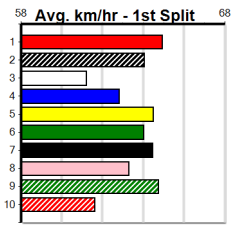

GRV DISTANCE RACING (0-4 WINS)

Distance: 650m, Race Type: Restricted Win, Total Prizemoney: \$3,940

1st: \$2,640, 2nd: \$815, 3rd: \$410, 4th: \$75

6

4:37PM

(VIC time)

Watchdog Tips: **0 0 0 0** Bet:

Form	Box	Weight	Dist	Track	Date	Time	BON	Margin	1st/2nd (Time)	PIR	Checked	Comment	W/R	Split 1	S/P	Grade
1	ANNABELLA ROSE [5]															
BK	B				Apr-22	FERNANDO BALE			MY AMERICAN GIRL							
Trainer: Andrew Paraskevas (Pearcedale)																
2nd	(6)	28.4	500	BEN	R6	20-Sep-24	28.49	28.29	1.00LPIEBALD (28.44)	S/333	.	.	.	6.72	\$3.00	RWH
4th	(3)	28.3	515	SAP	R6	21-Oct-24	30.03	29.38	9.50LPRETTY HOT (29.38)	M/6555	.	.	.	5.23	\$4.50	5
4th	(3)	28.5	595	SAP	R6	28-Oct-24	34.67	34.07	7.50LPAW BODHI (34.16)	M/3444	.	.	.	9.42	\$7.70	RWH
3rd	(1)	28.3	595	SAN	R9	07-Nov-24	34.73	34.22	7.50LPAW BODHI (34.22)	M/4333	.	.	.	9.32	\$5.60	RWF
Owner(s): SPARKLE AND FADE (SYN), J Paraskevas, A Paraskevas																
2	GRACE BURGESS [6]															
WDKB	B				Jun-22	TOMMY SHELBY			GOLD VEIN							
Trainer: Daryl Holmes (Blind Bight)																
5th	(4)	25.1	595	SAN	R3	29-Aug-24	34.93	34.03	7.00LPAW BODHI (34.45)	M/3444	.	.	.	9.43	\$9.50	X67
7th	(1)	25.3	595	SAP	R5	23-Sep-24	35.19	34.19	15.00LMY MUM ROCKS (34.19)	M/6667	.	.	.	9.56	\$2.10	RW
2nd	(4)	25.7	595	SAP	R2	21-Oct-24	34.54	34.06	1.00FLYING PROUD (34.48)	M/4422	.	.	.	9.56	\$5.70	RW
3rd	(5)	25.1	600	MEA	R1	26-Oct-24	35.13	34.60	2.50LSINGLE LADIES (34.97)	M/5554	.	.	.	9.22	\$3.50	RW
Owner(s): SHIRAZ RACING (SYN), S Holmes, L Holmes, D Holmes																
3	CRAFTY BEER [7]															
BK	D				Apr-22	MY REDEEMER			BELLE'S ON BOOST							
Trainer: Danielle Smith (Lara)																
3rd	(1)	33.2	596	GEL	R2	07-Oct-24	35.29	34.63	9.50LMEPUNGA INFRARED (34.63)	M/4433	.	.	.	9.61	\$7.70	RW
3rd	(8)	32.7	640	SLE	R5	13-Oct-24	37.22	36.85	5.50LMEPUNGA INFRARED (36.85)	S/8666	.	.	.	6.42	\$40.10	RW
2nd	(8)	32.6	600	MEP	R2	23-Oct-24	35.21	34.65	0.25LBEAUTIFUL STORY (35.20)	M/3322	.	.	.	9.20	\$20.90	RW
4th	(6)	32.8	680	WGL	R4	04-Nov-24	39.98	39.26	11.00LINFRA ROCK (39.26)	S/333	.	.	.	18.70	\$18.60	RW
Owner(s): Smith Racing (SYN), D Smith, J Smith																
4	PSYCHO BUDDY [5]															
BD	D				Jul-22	SH AVATAR			FAIRYTALE WISH							
Trainer: Nicole Saina (Anakie)																
3rd	(1)	31.9	525	MEA	R3	19-Oct-24	30.67	29.71	8.00LSUNSET WISP (30.12)	M/3333	.	.	.	5.28	\$5.80	X67
6th	(7)	32.0	600	MEA	R1	26-Oct-24	35.47	34.60	7.50LSINGLE LADIES (34.97)	M/6777	.	.	.	9.29	\$9.30	RW
1st	(7)	32.5	460	GEL	R5	30-Oct-24	26.17	26.09	1.75LJUNGLE FIREBALL (26.28)	M/551	.	SW	.	6.91	\$5.20	6G
4th	(1)	32.3	460	GEL	R2	02-Nov-24	26.40	25.53	11.00LREAPER (25.67)	M/354	.	.	.	6.72	\$7.70	X67
Owner(s): C Capuano																
5	CASHING OUT [5]															
BK	D				Aug-22	ASTON RUPEE			CHRISTMAS MAGIC							
Trainer: Vicki Wisener (Devon Meadows)																
7th	(7)	32.4	515	SAP	R6	30-Sep-24	30.37	29.15	13.00FLYING DINAR (29.48)	M/5888	.	V0	.	5.23	\$16.30	RWH
3rd	(5)	32.7	600	MEP	R7	16-Oct-24	34.73	34.58	0.50LPAW ULTRA (34.70)	M/3333	.	.	.	9.26	\$6.40	RWH
6th	(6)	32.6	600	MEA	R5	26-Oct-24	35.63	34.60	12.00LANFRANCO (34.84)	M/4776	.	.	.	9.51	\$6.80	RWF
3rd	(8)	32.4	595	SAP	R6	02-Nov-24	34.66	34.41	3.5LSHAKE IT OFF (34.41)	M/7753	.	.	.	9.65	\$7.90	X45
Owner(s): D Carroll																
6	VALLETTA DIVA [5]															
BEBD	B				May-22	TOMMY SHELBY			VALLETTA SKY							
Trainer: Roselyn Nicholls (Eaglehawk)																
2nd	(8)	27.4	450	WBL	R6	30-Sep-24	25.92	25.60	4.75LSHIZUKA (25.60)	Q/333	.	.	.	6.81	\$3.30	5
2nd	(5)	27.2	545	BAL	R7	07-Oct-24	31.79	31.68	1.75LOAKLYN BALE (31.68)	M/2333	.	.	.	6.82	\$7.70	T3-RW
3rd	(4)	27.2	660	BEN	R4	18-Oct-24	38.66	38.39	4.00LINFRA ROCK (38.39)	Q/1654	.	.	.	4.19	\$19.60	RW
4th	(7)	27.2	680	GEL	R9	25-Oct-24	39.88	39.60	4.25LZIPPING GRANDE (39.60)	M/3666	.	.	.	18.96	\$20.00	5
Owner(s): NICHOLLS TWO (SYN), J Nicholls, R Nicholls																
7	CANYA VIVI (NSW)[6]															
BK	B				Oct-22	SHIMA SHINE			JOYFUL							
Trainer: Matthew Lanigan (Rowsley)																
2nd	(7)	27.1	730	MEP	R5	25-Sep-24	43.49	43.45	0.75LVISTA ARGON (43.45)	M/3554	.	.	.	5.15	\$4.30	RW
6th	(2)	27.3	680	GEL	R5	04-Oct-24	40.18	39.74	6.50LMY MUM ROCKS (39.74)	M/4885	.	.	.	19.16	\$3.00	RW
2nd	(1)	26.6	650	WBL	R4	10-Oct-24	37.78	37.25	7.50LPASS MARK (37.25)	M/222	.	.	.	17.62	\$17.40	S
2nd	(7)	27.2	680	WGL	R4	04-Nov-24	39.62	39.26	5.50LINFRA ROCK (39.26)	Q/222	.	.	.	18.56	\$3.20	RW
Owner(s): G Lanigan																
8	INFRA ROCK [5]															
BK	D				Nov-22	AUSSIE INFRARED			LITTLE TUBBSY							
Trainer: Mark McClelland (Lovely Banks)																
2nd	(8)	33.4	485	HOR	R7	05-Oct-24	27.83	27.61	3.25LTAKE THE STEPS (27.61)	M/555	.	.	.	6.91	\$4.80	X67
3rd	(1)	33.4	450	BAL	R10	09-Oct-24	25.56	25.19	1.5LPAW QUARK (25.46)	S/654	.	.	.	6.82	\$7.10	X67
1st	(7)	33.5	660	BEN	R4	18-Oct-24	38.39	38.39	3.25LMEPUNGA INFRARED (38.60)	M/5321	.	.	.	4.30	\$2.90	RW
1st	(4)	33.8	680	WGL	R4	04-Nov-24	39.26	39.26	5.50LCANYA VIVI (39.62)	M/111	.	SW	.	18.38	\$1.80	RW
Owner(s): O Corte																
9	GOULBURN GIRL (NSW)[5] Res.															
BK	B				Sep-21	FERAL FRANKY			SOARING HAWKE							
Trainer: Darren Burkett (Girgarre)																
8th	(6)	26.8	652	MAN	R5	31-Aug-24	39.01	37.26	25.00LALL ABOUT COAL (37.26)	3888	.	Mc3cstxc888fd V	.	15.30	\$61.40	X45
3rd	(7)	26.7	509	NOR	R5	05-Sep-24	30.72	29.34	15.00LNIGHT MOON (29.67)	6754	.	M6cc75c4	.	5.98	\$20.90	X65
6th	(8)	26.6	509	NOR	R10	12-Sep-24	30.33	29.31	11.00LMISS RONNIE MAC (29.55)	8666	.	M8666	.	6.10	\$38.10	X65
4th	(1)	26.7	509	NOR	R9	16-Sep-24	30.17	29.24	14.00LKANAN STARK (29.24)	7454	.	M7cc454	.	5.92	\$57.30	O
Owner(s): S Gee																
10	ASTON MONITOR [5] Res.															
BK	D				Jan-21	FLYING PENSKE			ASTON TARA							
Trainer: Scott Millard (Kyneton)																
5th	(7)	32.3	595	SAP	R8	30-Sep-24	34.95	33.99	14.00LAUNT VIRGINIA (33.99)	S/6666	.	.	.	9.54		X45
8th	(4)	32.5	450	WBL	R8	07-Oct-24	26.37	25.58	12.00LLOTHBROK GIRL (25.58)	M/888	.	.	.	7.23	\$13.10	5
2nd	(8)	32.2	595	SAP	R3	14-Oct-24	35.32	35.22	1.5LRIPTIDE RUSLIE (35.22)	S/3333	.	.	.	9.73	\$105.90	5
6th	(8)	32.7	660	BEN	R4	18-Oct-24	39.18	38.39	12.00LINFRA ROCK (38.39)	M/4566	.	.	.	4.27	\$108.00	RW
Owner(s): T Whitford																