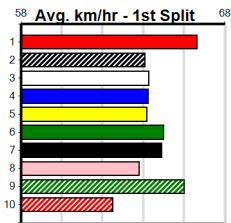

DREAMCHASERS - TICKETS ON SALE NOW

Distance: 390m, Race Type: Grade 5, Total Prizemoney: $2,925
1st: $1,950, 2nd: $600, 3rd: $300, 4th: $75

3

3:37PM

(VIC time)

Watchdog Tips:

0 0 0 0

Bet:

Form Box Weight Dist Track Date Time BON Margin 1st/2nd (Time) PIR Checked Comment W/R Split 1 S/P Grade

1 MARKET BLUE [5]

BE D Feb-21 FERNANDO BALE OVER HERE

Trainer: Darren Burkett (Girgarre)

5th (1)	28.8	390	SHP	R3	03-Oct-24	22.91	22.08	10.00	LSMOKIN' GRACIE (22.23)	M/45	. . .	8.71	$11.00	T3-5
2nd (4)	29.0	390	SHP	R3	07-Oct-24	22.48	22.08	3.75	L RIPPER RILEY (22.23)	Q/22	. . .	8.49	$10.50	5H
4th (1)	29.2	390	SHP	R4	14-Oct-24	22.49	21.74	3.75	L GOLDEN LADY (22.24)	M/33	. . .	8.52	$24.30	5F
7th (4)	29.7	390	SHP	R4	28-Oct-24	22.92	21.85	12.00	L NO MORE ISSUES (22.13)	M/36	. . .	8.61	$11.40	5

Owner(s): D Burkett

Winning Boxes

1	2	3	4	5	6	7	8
				1	1	2	1
Prize	$17,130.00						
Best	22.18						
Starts	59-10-8-4						
Trk/Dst	40-6-7-3						
APM	$3615						

2 SPOILER ALERT [5]

BD D Nov-21 FERAL FRANKY NICKO DANCER

Trainer: Barry Hall (Dingee)

3rd (5)	30.6	410	HOR	R12	08-Oct-24	24.05	23.26	4.25	L MRS. ESHAY (23.76)	M/32	. . .	10.62	$20.70	5
2nd (7)	30.6	410	HOR	R4	15-Oct-24	23.62	22.86	2.25	L NUMEROUS (23.47)	M/22	. . .	10.44	$18.10	5
3rd (8)	30.3	425	BEN	R11	25-Oct-24	24.36	23.88	2.25	L BLUE TICK NELSON (24.20)	M/533	. . .	6.68	$11.70	5
3rd (6)	30.2	410	HOR	R12	05-Nov-24	23.62	22.93	3.75	L SEATS TWO (23.36)	M/33	. SW .	10.68	$9.80	5

Owner(s): J Hall

Winning Boxes

1	2	3	4	5	6	7	8
				1	1	2	1
Prize	$13,300.00						
Best	22.23						
Starts	44-5-6-6						
Trk/Dst	25-5-5-1						
APM	$4337						

3 SMOKIN' GRACIE [5]

WF B Feb-22 FERNANDO BALE MY DEWANA PENNY

Trainer: Scott Melville (Axdale)

7th (2)	26.1	390	BAL	R14	16-Oct-24	22.77	21.97	6.50	L PETZEL BALE (22.34)	M/76	. . .	8.75	$2.80	5
5th (5)	26.5	400	WGL	R6	25-Oct-24	23.48	22.52	4.00	L LASTON IMAGE (23.20)	M/36	. . .	8.54	$7.80	5
8th (3)	26.4	400	WGL	R5	31-Oct-24	23.38	22.67	7.00	L RADEBE (22.90)	Q/88	. . .	8.59	$8.80	T3-5
3rd (8)	26.9	390	SHP	R12	07-Nov-24	22.40	22.26	1.5L	L FULL GLAMOUR (22.31)	M/43	. . .	8.63	$2.00	T3-5

Owner(s): Grace and Isai (SYN), S Grace, A Isai

Winning Boxes

1	2	3	4	5	6	7	8
1				3			
Prize	$10,355.00						
Best	22.21						
Starts	31-4-7-3						
Trk/Dst	3-2-0-1						
APM	$6419						

4 OLYMPIC HISTORY [5]

BK D Oct-21 BLUE MOON RISING VALHALLA GIRL

Trainer: Steven Van oirschot (Moe South)

7th (1)	27.8	300	HVL	R11	18-Oct-24	17.25	16.76	7.50	L DINOSAUR DEANO (16.76)	S/7	. . .	4.16	$11.50	T3-5
8th (7)	28.0	400	WGL	R10	24-Oct-24	24.28	22.95	17.00	L DROOPY'S BREW (23.12)	M/77	. . .	8.85	$11.40	T3-RW
1st (5)	28.2	400	WGL	R11	31-Oct-24	23.02	22.67	2.50	L MISS DAICOS (23.19)	M/11	. . .	8.37	$25.80	T3-5
3rd (5)	28.3	400	WGL	R12	04-Nov-24	22.99	22.45	1.25	L NO DOORS (22.91)	Q/21	. . .	8.35	$66.20	5

Owner(s): S Van oirschot

Winning Boxes

1	2	3	4	5	6	7	8
				1	1	1	
Prize	$4,990.00						
Best	22.73						
Starts	17-4-2-1						
Trk/Dst	1-0-1-0						
APM	$3978