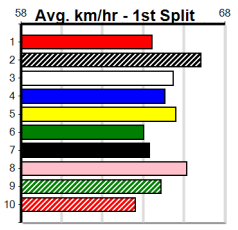

7
4:54PM
(VIC time)

Watchdog Tips: **0 0 0 0** Bet: .

Table with columns: Form, Box, Weight, Dist, Track, Date, Time, BON, Margin, 1st/2nd (Time), PIR, Checked, Comment, W/R, Split 1, S/P, Grade. Contains 10 race entries (OUR ALAMO, DEEP FEVER, THIRTY SECONDS, DAINTREE PEDRO, SUPER TONE, MR. FERGUSON, ZAMBADA ICON, INVICTUS SHARON, KABUTO BALE, MIST FRED) with detailed race results and winning boxes.