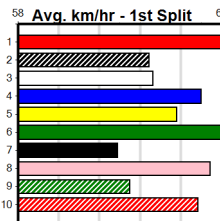

ONE MORE RACE TO GO

Distance: 390m, Race Type: Grade 5, Total Prizemoney: $2,925
1st: $1,950, 2nd: $600, 3rd: $300, 4th: $75

12

6:35PM

(VIC time)

Watchdog Tips: 0 0 0 0 **Bet:** .