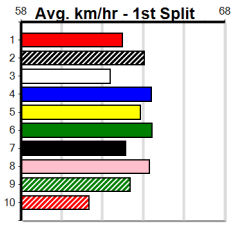

CKH PAINTING

Distance: 450m, Race Type: Mixed 6/7, Total Prizemoney: $2,925
1st: $1,950, 2nd: $600, 3rd: $300, 4th: $75

Watchdog Tips: 0 0 0 0 Bet: .