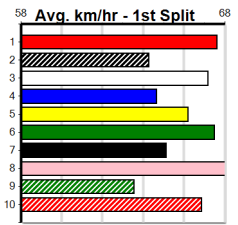

SHEPPARTON NEWS

Distance: 450m, Race Type: Mixed 4/5, Total Prizemoney: $3,360
1st: $2,250, 2nd: $690, 3rd: $345, 4th: $75

Watchdog Tips: 0 0 0 0 Bet: .