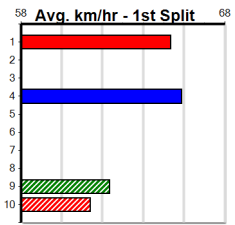

13 RACES TODAY

Distance: 390m, Race Type: Maiden, Total Prizemoney: $2,535
1st: $1,680, 2nd: $520, 3rd: $260, 4th: $75

1
2:57PM
(VIC time)

Watchdog Tips: 0 0 0 0 **Bet:** .

Form	Box	Weight	Dist	Track	Date	Time	BON	Margin	1st/2nd (Time)	PIR	Checked	Comment	W/R	Split 1	S/P	Grade		
1 MARIONVALE KEV [M] Biks																		
BK	D				Oct-22													
Trainer: Brian Fothergill (Marionvale) USARA ALLEN																		
ST (-)	34	390	SHP		16-Sep-24	22.52			0.50L	Trial Cleared			M/22		2of4		ST	
2nd (1)	34.2	390	SHP	R2	30-Sep-24	22.93	22.08		1.00L	ZESTY BOY (22.88)			M/12			8.63	$3.60	M
Owner(s): B Fothergill																		
<table border="1" style="float: right;"> <thead> <tr><th colspan="8">Winning Boxes</th></tr> <tr><th>1</th><th>2</th><th>3</th><th>4</th><th>5</th><th>6</th><th>7</th><th>8</th></tr> </thead> <tbody> <tr><td>Prize</td><td></td><td></td><td></td><td></td><td></td><td></td><td></td></tr> <tr><td>Best</td><td></td><td></td><td></td><td></td><td></td><td></td><td></td></tr> <tr><td>Starts</td><td></td><td></td><td></td><td></td><td></td><td></td><td></td></tr> <tr><td>Trk/Dst</td><td></td><td></td><td></td><td></td><td></td><td></td><td></td></tr> <tr><td>APM</td><td></td><td></td><td></td><td></td><td></td><td></td><td></td></tr> </tbody> </table>																		
2 SPEEDY SAMMY [M]																		
BK	D				Sep-22													
Trainer: Alisdair Armstrong (Huntly) MIDNIGHT OFFER																		
Owner(s): Our woofa (SYN), M Nathan, C Aynsley																		
<table border="1" style="float: right;"> <thead> <tr><th colspan="8">Winning Boxes</th></tr> <tr><th>1</th><th>2</th><th>3</th><th>4</th><th>5</th><th>6</th><th>7</th><th>8</th></tr> </thead> <tbody> <tr><td>Prize</td><td></td><td></td><td></td><td></td><td></td><td></td><td></td></tr> <tr><td>Best</td><td></td><td></td><td></td><td></td><td></td><td></td><td></td></tr> <tr><td>Starts</td><td></td><td></td><td></td><td></td><td></td><td></td><td></td></tr> <tr><td>Trk/Dst</td><td></td><td></td><td></td><td></td><td></td><td></td><td></td></tr> <tr><td>APM</td><td></td><td></td><td></td><td></td><td></td><td></td><td></td></tr> </tbody> </table>																		
3 JODIE'S ANGEL [M]																		
BK	B				Jul-22													
Trainer: Glen Davies (Bolinda) KARISE FUSILEER																		
Owner(s): G Davies																		
<table border="1" style="float: right;"> <thead> <tr><th colspan="8">Winning Boxes</th></tr> <tr><th>1</th><th>2</th><th>3</th><th>4</th><th>5</th><th>6</th><th>7</th><th>8</th></tr> </thead> <tbody> <tr><td>Prize</td><td></td><td></td><td></td><td></td><td></td><td></td><td></td></tr> <tr><td>Best</td><td></td><td></td><td></td><td></td><td></td><td></td><td></td></tr> <tr><td>Starts</td><td></td><td></td><td></td><td></td><td></td><td></td><td></td></tr> <tr><td>Trk/Dst</td><td></td><td></td><td></td><td></td><td></td><td></td><td></td></tr> <tr><td>APM</td><td></td><td></td><td></td><td></td><td></td><td></td><td></td></tr> </tbody> </table>																		
4 JOSH'S JET [M]																		
WBK	D				Nov-22													
Trainer: Glenn Dainton (Cosgrove) NICKY NEO																		
2nd (2)	33.9	390	SHP	R1	01-Nov-24	22.56	21.88		7.00L	REVITALISE (22.08)			M/54			8.59	$6.10	M
Owner(s): G Dainton																		
<table border="1" style="float: right;"> <thead> <tr><th colspan="8">Winning Boxes</th></tr> <tr><th>1</th><th>2</th><th>3</th><th>4</th><th>5</th><th>6</th><th>7</th><th>8</th></tr> </thead> <tbody> <tr><td>Prize</td><td></td><td></td><td></td><td></td><td></td><td></td><td></td></tr> <tr><td>Best</td><td></td><td></td><td></td><td></td><td></td><td></td><td></td></tr> <tr><td>Starts</td><td></td><td></td><td></td><td></td><td></td><td></td><td></td></tr> <tr><td>Trk/Dst</td><td></td><td></td><td></td><td></td><td></td><td></td><td></td></tr> <tr><td>APM</td><td></td><td></td><td></td><td></td><td></td><td></td><td></td></tr> </tbody> </table>																		
5 DOOKIE DIVA [M]																		
WBK	B				Nov-22													
Trainer: Roslyn Russell (Tatura) NICKY NEO																		
Owner(s): R Russell																		
<table border="1" style="float: right;"> <thead> <tr><th colspan="8">Winning Boxes</th></tr> <tr><th>1</th><th>2</th><th>3</th><th>4</th><th>5</th><th>6</th><th>7</th><th>8</th></tr> </thead> <tbody> <tr><td>Prize</td><td></td><td></td><td></td><td></td><td></td><td></td><td></td></tr> <tr><td>Best</td><td></td><td></td><td></td><td></td><td></td><td></td><td></td></tr> <tr><td>Starts</td><td></td><td></td><td></td><td></td><td></td><td></td><td></td></tr> <tr><td>Trk/Dst</td><td></td><td></td><td></td><td></td><td></td><td></td><td></td></tr> <tr><td>APM</td><td></td><td></td><td></td><td></td><td></td><td></td><td></td></tr> </tbody> </table>