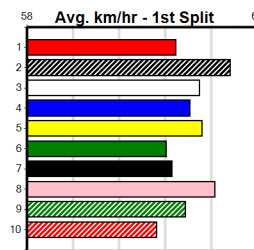

Distance: 450m, Race Type: Grade 5, Total Prizemoney: $2,925
1st: $1,950, 2nd: $600, 3rd: $300, 4th: $75

Watchdog Tips:

Bet:

Form Box	Wgt	Dist	Track	Date	Time	BON	Margin	1st/2nd (Time)	PIR	Checked	Comment	WR	Split 1	S/P	Grade

OUR ALAMO (NSW)[5]

BK Dog Nov-22 Sire: ASTON RUPEE Dam: QUEEN OF ZIEMS
Owner(s): M Katsiris Trainer: Michael Katsiris (Thomastown)
Winning Distances: < 300m (2) 300 - 399m (1) 400 - 499m (1) 500 - 599m (0) 600 - 699m (0) > 700m (0)
Winning Weights: 36.7(1) 36.8(1) 36.9(1) 37.3(1)

7th (6)	37.1	425	BEN	R3	20-Sep-24	24.94	24.04	12.00	BLACK LICORICE (24.13)	S/777			6.84	$26.30	X67
7th (2)	36.8	425	BEN	R1	04-Oct-24	25.02	23.88	14.00	LIGHTNING RANGE (24.05)	S/747			6.87	$12.80	X67
3rd (4)	37.3	450	SHP	R5	12-Oct-24	25.52	25.15	5.50L	CROCODILE ROLL (25.15)	M/422			6.73	$21.10	RW
1st (8)	37.3	350	HVL	R6	15-Oct-24	19.38	19.02	2.00L	BABY GIRL PEARL (19.51)	M/1	SW		6.52	$6.80	X67
7th (8)	37.0	450	BAL	R5	23-Oct-24	26.10	24.99	9.00L	SUNNY'S ALRIGHT (25.50)	S/746			6.73	$11.00	5
4th (8)	36.8	450	SHP	R13	28-Oct-24	25.61	25.13	3.00L	ESPECIAL PIP (25.40)	M/222			6.66	$3.50	5
1st (3)	36.7	460	GEL	R7	01-Nov-24	26.10	25.97	1.5L	TIME TO PROPHET (26.19)	M/111			6.58	$9.10	5
3rd (5)	37.5	425	BEN	R10	06-Nov-24	24.18	23.88	1.5L	SWANKY CHIC (24.08)	S/433			6.72	$1.80	5

Last 3 wins NOT included above

1st (1)	36.9	297	DTO	R2	30-May-24	17.27	16.96	6.00L	WAVERING LIGHT (17.68)	21	21		5.51	$2.00	M
1st (5)	36.8	297	DTO	R12	13-Jun-24	17.09	16.98	3.75L	SHE GOT MOMENTUM (17.36)	21	21		5.43	$2.30	5

Box History

Bx	1st	2nd	3rd	4th	5th	6th	7th	8th
1	1							
2								1
3	1		1			1		
4				1				
5	1		1					
6								1
7								
8	1			1				1

Prize Best Starts Trk/Dts APM: $7345.00, 25.52(4)-12/10/24, 12-4-0-3, 2-0-0-1, 5515