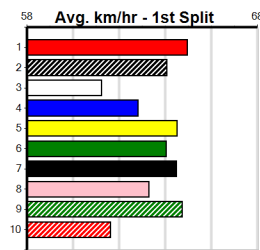

GRV DISTANCE RACING (0-4 WINS)

6

4:37PM

(VIC time)

Distance: 650m, Race Type: Restricted Win, Total Prizemoney: $3,940
1st: $2,640, 2nd: $815, 3rd: $410, 4th: $75

Watchdog Tips:

Bet:

Form Box	Wgt	Dist	Track	Date	Time	BON	Margin	1st/2nd (Time)	PIR	Checked	Comment	WR	Split 1	S/P	Grade

1

ANNABELLA ROSE [5]

BK Bitch Apr-22 Sire: FERNANDO BALE Dam: MY AMERICAN GIRL
Owner(s): SPARKLE AND FADE (SYN), J Paraskevas, A Paraskevas Trainer: Andrew Paraskevas (Pearcedale)
Winning Distances: < 300m (0) 300 - 399m (0) 400 - 499m (3) 500 - 599m (0) 600 - 699m (0) > 700m (0)
Winning Weights: 28.1(1) 28.8(1) 28.9(1)

4th (7)	28.9	515	SAP	R8	12-Aug-24	30.12	29.27	4.50L PAW GRADY (29.82)	M/5443	.	SW	.	5.19	$3.50	5
5th (8)	28.7	515	SAN	R3	22-Aug-24	29.99	29.31	8.00L PAW WHISTLER (29.43)	M/6755	.	.	.	5.23	$5.00	5
2nd (7)	28.8	510	SLE	R5	08-Sep-24	28.72	28.65	1.25L DR. GILLIAN (28.65)	S/112	.	.	.	9.13	$2.70	RWH
4th (2)	28.7	515	SAN	R5	12-Sep-24	30.18	29.20	3.25L THORKILDSEN (29.96)	Q/4344	.	SW	.	5.21	$1.70	RWF
2nd (6)	28.4	500	BEN	R6	20-Sep-24	28.49	28.29	1.00L PIEBALD (28.44)	S/333	.	.	.	6.72	$3.00	RWH
4th (3)	28.3	515	SAP	R6	21-Oct-24	30.03	29.38	9.50L PRETTY HOT (29.38)	M/6555	.	.	.	5.23	$4.50	5
4th (3)	28.5	595	SAP	R6	28-Oct-24	34.67	34.07	7.50L PAW BODHI (34.16)	M/3444	.	.	.	9.42	$7.70	RWH
3rd (1)	28.3	595	SAN	R9	07-Nov-24	34.73	34.22	7.50L PAW BODHI (34.22)	M/4333	.	.	.	9.32	$5.60	RWF

Last 3 wins NOT included above

1st (5)	28.8	400	WGL	R1	12-Mar-24	22.88	22.55	2.50L JOCELYN WILL DO (23.05)	M/11	.	.	.	8.33	$2.00	MH
1st (2)	28.9	400	WGL	R1	25-Mar-24	22.67	22.46	1.5L ABUNDANT LUMENS (22.77)	M/11	.	.	.	8.39	$1.70	X67H
1st (5)	28.1	460	WGL	R9	23-Jul-24	25.85	25.66	4.00L PAW ISABELLE (26.12)	Q/111	.	.	.	6.52	$2.40	X67

Box History

Bx	1st	2nd	3rd	4th	5th	6th	7th	8th
1			1					
2	1			1				
3					2			
4								
5	2				1			
6		1						
7		1		1				
8		1			2			

Prize Best Starts Trk/Dts APM: $9680.00 FSH 15-3-3-2 0-0-0-0 4471

2

GRACE BURGESS [6]

WDKBD Bitch Jun-22 Sire: TOMMY SHELBY Dam: GOLD VEIN
Owner(s): SHIRAZ RACING (SYN), S Holmes, L Holmes, D Holmes Trainer: Daryl Holmes (Blind Bight)
Winning Distances: < 300m (0) 300 - 399m (0) 400 - 499m (0) 500 - 599m (2) 600 - 699m (0) > 700m (0)
Winning Weights: 25.9(1) 26.0(1)

1st (3)	26.0	595	SAP	R3	01-Jul-24	34.78	34.56	7.50L BLUE FLAME (35.28)	Q/1111	.	.	.	9.42	$2.50	RW
4th (4)	26.5	595	SAP	R2	08-Jul-24	34.91	34.68	3.25L FLAWS AND SINS (34.68)	Q/6664	.	.	.	9.84	$6.90	RW
1st (6)	25.9	595	SAP	R2	15-Jul-24	35.06	34.71	1.25L NOAH'S BEST (35.13)	Q/3422	.	.	.	9.52	$4.70	RW
2nd (3)	25.7	595	SAP	R9	29-Jul-24	34.68	34.38	3.5L PAW BODHI (34.45)	M/3333	.	.	.	9.40	$11.30	RW
5th (4)	25.1	595	SAN	R3	29-Aug-24	34.93	34.03	7.00L PAW BODHI (34.45)	M/3444	.	.	.	9.43	$9.50	X67
7th (1)	25.3	595	SAP	R5	23-Sep-24	35.19	34.19	15.00 MY MUM ROCKS (34.19)	M/6667	.	.	.	9.56	$2.10	RW
2nd (4)	25.7	595	SAP	R2	21-Oct-24	34.54	34.06	1.00L FLYING PROUD (34.48)	M/4422	.	.	.	9.56	$5.70	RW
3rd (5)	25.1	600	MEA	R1	26-Oct-24	35.13	34.60	2.50L SINGLE LADIES (34.97)	M/5554	.	.	.	9.22	$3.50	RW

Last 3 wins NOT included above

Box History

Bx	1st	2nd	3rd	4th	5th	6th	7th	8th
1								1
2			1					
3	1	1	1				1	1
4		1	1	1	1	1		
5		1	1					
6	1							
7			2					
8								

Prize Best Starts Trk/Dts APM: $9735.00 FSH 16-2-3-5 0-0-0-0 5652