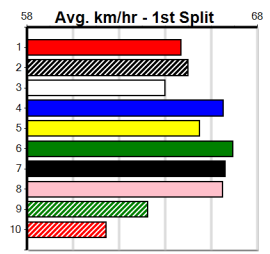

SHEPPARTON RACE 13

Distance: 390m, Race Type: Grade 5, Total Prizemoney: $2,925
1st: $1,950, 2nd: $600, 3rd: $300, 4th: $75

Watchdog Tips: ☐ ☐ ☐ ☐ ☐

Bet:

1

SLOAN STREET [5]
F Bitch Jun-22 Sire: BERNARDO Dam: SUFFRAGETTE Trainer: Jordan Formosa (Heathcote)
Owner(s): R Mcmillan
Winning Distances: < 300m (0) 300 - 399m (1) 400 - 499m (2) 500 - 599m (0) 600 - 699m (0) > 700m (0)
Winning Weights: 28.0(1) 28.1(2)

Rank	Box	Dist	Wgt	Sex	Age	Date	Time	Margin	1st/2nd (Time)	PIR	Checked	Comment	WR	Split 1	S/P	Grade
2nd	(3)	28.1	500	BEN	R5	18-Sep-24	28.61	28.46	2.25L JOLLY OLLIE (28.46)	Q/222	.	.	.	6.60	$4.20	T3-7
2nd	(8)	28.2	500	BEN	R7	26-Sep-24	28.79	28.27	4.50L MORE VOLTAGE (28.48)	M/432	.	.	.	6.78	$2.40	T3-RW
1st	(5)	28.0	450	WBL	R7	30-Sep-24	25.70	25.60	3.00L REBEL THINKER (25.91)	Q/111	.	.	.	6.73	$4.00	X67
3rd	(5)	28.1	425	BEN	R3	05-Oct-24	24.53	23.52	9.00L PETE'S ENTITY (23.91)	M/555	.	.	.	6.75	$36.20	X67
5th	(5)	28.2	450	SHP	R7	10-Oct-24	26.10	25.67	6.00L MISS LUNA (25.68)	M/755	.	.	.	6.91	$2.50	X67
3rd	(1)	28.3	450	SHP	R6	17-Oct-24	25.91	25.57	5.00L DARRA RUBY (25.57)	M/333	.	.	.	6.83	$2.50	T3-RW
8th	(8)	28.5	500	BEN	R6	23-Oct-24	29.12	28.41	11.00L RED SHIRAZ (28.41)	M/677	.	.	.	6.79	$10.00	T3-RW
1st	(4)	28.1	450	BAL	R5	28-Oct-24	25.54	25.54	0.25L PAW UCOLTA (25.55)	Q/111	.	.	.	6.55	$21.20	T3-RW

Last 3 wins NOT included above

Rank	Box	Dist	Wgt	Sex	Age	Date	Time	Margin	1st/2nd (Time)	PIR	Checked	Comment	WR	Split 1	S/P	Grade
1st	(6)	28.1	390	SHP	R1	22-Jul-24	22.45	22.04	5.50L ASTON BLUEY (22.83)	Q/11	.	.	.	8.56	$5.40	M

Prize Best Starts Trk/Dts APM: $5690.00, 22.45(6)-22/7/24, 17-3-3-4, 5-1-0-1, 4314