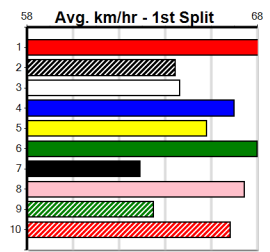

ONE MORE RACE TO GO

Distance: 390m, Race Type: Grade 5, Total Prizemoney: $2,925
1st: $1,950, 2nd: $600, 3rd: $300, 4th: $75

Watchdog Tips:

Bet:

Form Box	Wgt	Dist	Track	Date	Time	BON	Margin	1st/2nd (Time)	PIR	Checked	Comment	WR	Split 1	S/P	Grade

WHO MADE YOU [5]

BE Dog Dec-22 Sire: ASTON RUPEE Dam: AYIA SOPHIA
Owner(s): J Gorgioski Trainer: Jeff Gorgioski (Stanhope)
Winning Distances: < 300m (0) 300 - 399m (2) 400 - 499m (2) 500 - 599m (0) 600 - 699m (0) > 700m (0)
Winning Weights: 32.9(1) 33.0(1) 33.3(1) 33.4(1)

3rd (2)	33.2	300	HVL	R1	08-Sep-24	16.61	16.31	2.25L BLACK STATESMAN (16.47)	M/2	.	.	.	3.90	$77.50	M
4th (4)	33.4	300	HVL	R4	22-Sep-24	17.09	16.59	7.50L HIJACK (16.59)	M/5	.	.	.	4.08	$3.30	MH
1st (1)	33.4	400	GEL	R1	27-Sep-24	22.83	22.22	2.00L TAKE NOTICE (22.96)	Q/21	.	SW	.	8.41	$1.90	M
1st (2)	33.0	410	HOR	R9	05-Oct-24	23.71	23.32	2.50L RIVIA AKIRA (23.88)	Q/11	.	SW	.	10.35	$1.60	7
4th (5)	32.6	390	SHP	R3	14-Oct-24	22.84	21.74	7.50L LEONESSA (22.32)	M/34	.	.	.	8.75	$8.30	X67
4th (5)	32.5	350	HVL	R2	20-Oct-24	19.92	19.25	3.25L MATCHBOX FLAME (19.71)	S/4	.	.	.	6.69	$3.40	X67
1st (2)	32.9	350	HVL	R3	27-Oct-24	19.55	19.12	1.5L LETHAL TRIX (19.64)	M/4	.	.	.	6.60	$6.00	RW
1st (4)	33.3	390	SHP	R5	31-Oct-24	22.11	22.11	7.50L BLUE CHAI LATTE (22.61)	M/11	.	SW	.	8.29	$2.90	T3-5

Last 3 wins NOT included above

Box History

Bx	1st	2nd	3rd	4th	5th	6th	7th	8th
1	1							
2	2		1					1
3								
4	1			1				
5				2				
6								
7								
8								

Prize Best $7482.86
Starts 22.11(4)-31/10/24
Trk/Dts 9-4-0-1
APM 2-1-0-0 6638

BELIEVING [5]

BK Dog Jan-21 Sire: BARCIA BALE Dam: TANTALISE
Owner(s): SEE THE DREAM (SYN), S Buccilli, B Buccilli Trainer: Peter Frost (Heathcote)
Winning Distances: < 300m (0) 300 - 399m (6) 400 - 499m (9) 500 - 599m (0) 600 - 699m (0) > 700m (0)
Winning Weights: 35.2(1) 35.3(1) 35.7(2) 35.8(2) 35.9(1) 36.1(2) 36.3(2) 36.5(1) 36.7(2) 37.0(1)

1st (5)	35.7	390	BAL	R11	18-Aug-24	22.21	22.21	4.25L VINNY DEWALT (22.51)	M/11	.	SW	.	8.40	$1.90	T3-5
5th (6)	35.0	390	SHP	R5	02-Sep-24	22.68	21.92	6.00L COCKTAIL (22.27)	M/76	.	.	.	8.75	$2.70	5
3rd (5)	35.2	425	BEN	R9	13-Sep-24	24.30	23.70	4.75L MR. KIA ORA (23.97)	M/344	.	.	.	6.60	$23.40	X45
7th (2)	35.0	425	BEN	R9	27-Sep-24	24.26	23.60	9.50L HOTEL WHISKY ONE (23.60)	M/566	.	.	.	6.66	$74.40	X45
2nd (3)	34.8	425	BEN	R3	04-Oct-24	24.31	23.88	4.25L COOPER SUMMER (24.02)	M/222	.	.	.	6.62	$9.60	X45
7th (1)	35.3	390	SHP	R11	17-Oct-24	22.93	22.22	7.00L MILLIE (22.44)	M/47	.	.	.	8.60	$2.30	T3-5
2nd (5)	35.7	390	BAL	R12	28-Oct-24	22.44	22.09	1.5L CLOSE COMBAT (22.35)	M/33	.	.	.	8.56	$2.80	T3-5
3rd (6)	35.7	390	SHP	R4	01-Nov-24	22.44	21.88	1.00L MORAINÉ MILEY (22.38)	M/45	.	.	.	8.49	$4.00	5

Last 3 wins NOT included above

Box History

Bx	1st	2nd	3rd	4th	5th	6th	7th	8th
1	1	1	3					1
2	2		3					1
3	1	1		1		1		2
4	2			5				1
5	4	1	3	1		2		2
6			4		1	1		1
7	3	1	4		1	1		1
8	2	1		3		2		

Prize Best $38385.00
Starts 22.03(1)-17/2/24
Trk/Dts 67-15-5-17
APM 11-1-1-2 5036