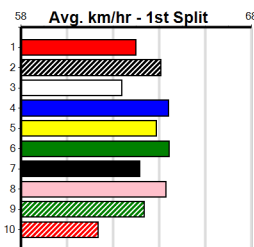

Distance: 450m, Race Type: Mixed 6/7, Total Prizemoney: $2,925
1st: $1,950, 2nd: $600, 3rd: $300, 4th: $75

Watchdog Tips: ☐ ☐ ☐ ☐ ☐ ☐ **Bet:**

1

PANDA BELLA [6]
BK Bitch Feb-21 Sire: ZAMBORA BROCKIE Dam: PANDAKEN
Owner(s): D Smith Trainer: Danielle Smith (Lara)
Winning Distances: < 300m (0) 300 - 399m (0) 400 - 499m (2) 500 - 599m (0) 600 - 699m (0) > 700m (0)
Winning Weights: 27.9(1) 28.6(1)

Rank	Age	Wgt	Dist	Track	Date	Time	BON	Margin	1st/2nd (Time)	PIR	Checked	Comment	WR	Split 1	S/P	Grade
3rd	(4)	28.2	400	GEL	R11	03-Aug-24	23.34	22.64	11.00 BLACKPOOL VIPER (22.64)	M/53	.	.	.	8.86	$11.00	6G
6th	(5)	27.8	450	BAL	R10	11-Aug-24	26.27	25.52	3.25L MAX TANGO (26.05)	M/642	.	.	.	6.86	$14.00	T3-6
4th	(4)	29.8	390	SHP	R12	16-Sep-24	22.98	22.08	13.00 OUR REGARDS (22.13)	M/55	.	.	.	8.71	$27.90	X67
3rd	(1)	30.0	435	SLE	R3	22-Sep-24	24.89	24.32	5.50L BANDIT BARBIE (24.52)	M/333	.	.	.	5.31	$38.30	X67
2nd	(7)	29.6	425	BEN	R11	02-Oct-24	24.07	23.88	2.75L ASTON OPHELIA (23.88)	S/522	.	.	.	6.70	$7.40	SH
5th	(4)	29.6	425	BEN	R5	11-Oct-24	24.46	23.69	4.50L CATCH MY DRIFT (24.16)	M/455	.	.	.	6.68	$11.30	S
4th	(7)	29.7	425	BEN	R10	18-Oct-24	24.50	23.95	7.00L LIGHTNING RANGE (24.03)	M/455	.	.	.	6.70	$20.60	X67
8th	(3)	29.7	515	SAP	R4	02-Nov-24	32.64	29.56	44.00 FLYING PROUD (29.56)	Q/3668	.	VO	.	5.21	$28.70	X67H

Last 3 wins NOT included above

1st	(2)	27.9	400	GEL	R2	19-Aug-23	22.55	22.64	13.00 CLIFFORD BALE (23.43)	Q/11	.	SW	.	8.44	$1.70	M
1st	(4)	28.6	400	GEL	R4	30-Jul-24	23.31	22.64	1.5L MR. BOOT BOOT (23.41)	M/51	.	SW	.	8.84	$2.10	7

Box History

Bx	1st	2nd	3rd	4th	5th	6th	7th	8th
1			1					
2	1							
3								
4	1		1	1	1		1	
5			1	1		1		
6					1	1		
7		2		1				
8					1			

Prize Best Starts Trk/Dts APM: $4365.00 FSTD 18-2-2-3 0-0-0-0 1480

2

WHODAT DUCHESS [7]
BK Bitch Sep-22 Sire: ASTON RUPEE Dam: WHODAT DIVA
Owner(s): WHO DAT (SYN), D Doherty, A Elez, D Bent, T Gysberts, R Hogg, S Stringer, P Stublely Trainer: Lachlan Scott (Tatura)
Winning Distances: < 300m (0) 300 - 399m (1) 400 - 499m (0) 500 - 599m (0) 600 - 699m (0) > 700m (0)
Winning Weights: 26.9(1)

Rank	Age	Wgt	Dist	Track	Date	Time	BON	Margin	1st/2nd (Time)	PIR	Checked	Comment	WR	Split 1	S/P	Grade
7th	(7)	26.9	390	SHP	R3	27-Jun-24	23.19	22.29	7.50L HIRED HAND (22.68)	M/67	.	.	.	8.77	$5.30	7
3rd	(7)	26.6	390	SHP	R11	10-Oct-24	22.50	22.16	2.50L ZESTY BOY (22.33)	M/33	.	.	.	8.57	$5.20	X67
4th	(6)	26.4	390	SHP	R2	12-Oct-24	22.64	21.99	7.00L SACHIN (22.16)	M/66	.	.	.	8.75	$5.30	7
3rd	(5)	27.1	450	SHP	R7	17-Oct-24	25.75	25.57	1.75L JAIMANDY FRANK (25.63)	M/452	.	.	.	6.86	$3.10	T3-7
2nd	(1)	27.2	450	SHP	R10	21-Oct-24	25.76	25.01	11.00 GREYSYND SAMMY (25.03)	Q/222	.	.	.	6.75	$18.20	X67
4th	(1)	27.1	425	BEN	R3	25-Oct-24	24.46	23.88	6.50L PAW PHELPS (24.03)	M/334	.	.	.	6.70	$6.10	X67
4th	(7)	27.7	515	SAP	R4	02-Nov-24	30.48	29.56	14.00 FLYING PROUD (29.56)	M/8344	.	.	.	5.39	$37.60	X67H
6th	(7)	27.5	515	SAN	R3	07-Nov-24	30.56	28.99	18.00 REALITY BEST (29.33)	M/3566	.	.	.	5.23	$82.60	X67F

Last 3 wins NOT included above

1st	(3)	26.9	390	SHP	R1	13-May-24	22.36	21.99	1.5L SWEET BEGONIA (22.45)	Q/11	.	.	.	8.48	$2.30	M

Box History

Bx	1st	2nd	3rd	4th	5th	6th	7th	8th
1		2		1				
2								
3	1							
4								
5			1					
6				2				
7			1	1		1	1	
8								

Prize Best Starts Trk/Dts APM: $3370.00 25.66(1)-29/4/24 12-1-2-2 3-0-2-1 1916