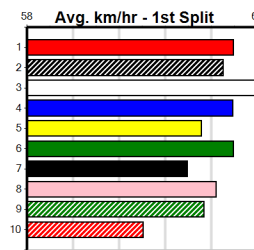

Distance: 390m, Race Type: Mixed 4/5, Total Prizemoney: $3,360
1st: $2,250, 2nd: $690, 3rd: $345, 4th: $75

Watchdog Tips:

Bet:

Table with columns: Form Box, Wgt, Dist, Track, Date, Time, BON, Margin, 1st/2nd (Time), PIR, Checked, Comment, W/R, Split 1, S/P, Grade

GREEN FLASH [5]
F Bitch Apr-22 Sire: ORSON ALLEN Dam: ORIENTAL JADE
Owner(s): M Lord
Trainer: Rodney Clark (Echuca Village)
Winning Distances: < 300m (0) 300 - 399m (3) 400 - 499m (6) 500 - 599m (0) 600 - 699m (0) > 700m (0)
Winning Weights: 27.6(1) 27.8(1) 27.9(1) 28.1(1) 28.2(1) 28.5(1) 28.8(2) 29.1(1)
Box History table and Prize Best Starts table included.

BERN BY [5]
BD Dog Feb-21 Sire: BERNARDO Dam: FERNANDO'S ANGEL
Owner(s): C Patrick
Trainer: Jeff Galea (Brookfield)
Winning Distances: < 300m (0) 300 - 399m (4) 400 - 499m (3) 500 - 599m (6) 600 - 699m (0) > 700m (0)
Winning Weights: 29.1(1) 29.3(1) 29.4(1) 29.5(1) 29.6(2) 29.9(1) 30.0(2) 30.3(2) 30.4(1) 30.8(1)
Box History table and Prize Best Starts table included.

KNEE DEEP (NSW)[4]
BEBD Dog Jul-22 Sire: HOOKED ON SCOTCH Dam: MAGICAL MIA
Owner(s): C Field
Trainer: Adele Powell (Stanhope)
Winning Distances: < 300m (0) 300 - 399m (9) 400 - 499m (0) 500 - 599m (0) 600 - 699m (0) > 700m (0)
Winning Weights: 38.9(1) 39.3(1) 39.4(2) 39.6(2) 39.7(1) 40.0(2)
Box History table and Prize Best Starts table included.

GLORY BOY [4]
BK Dog Apr-21 Sire: BEWILDERING Dam: DUNA RUNA
Owner(s): A Critchlow
Trainer: Nicole Lummas (Wangaratta Sout)
Winning Distances: < 300m (0) 300 - 399m (3) 400 - 499m (4) 500 - 599m (0) 600 - 699m (0) > 700m (0)
Winning Weights: 32.2(1) 32.6(2) 33.1(1) 33.3(1) 33.4(1) 34.0(1)
Box History table and Prize Best Starts table included.

PHIL'S NO ANGEL [4]
BK Dog Mar-22 Sire: ASTON DUKE Dam: STARLIGHT JILL
Owner(s): BEERS FOR THE BOYS (SYN), D Baldwin, D Chillingsworth, P Rattray
Trainer: Thomas Wark (Rushworth)
Winning Distances: < 300m (0) 300 - 399m (3) 400 - 499m (3) 500 - 599m (0) 600 - 699m (0) > 700m (0)
Winning Weights: 30.0(2) 30.1(1) 30.3(1) 30.5(2)
Box History table and Prize Best Starts table included.

1

2

3

4

5