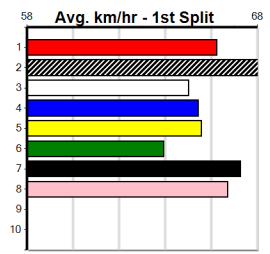

SPORTSBET GREEN TICKS DAMSELS DASH

Distance: 450m, Race Type: Grade 5, Total Prizemoney: $2,925
1st: $1,950, 2nd: $600, 3rd: $300, 4th: $75

Watchdog Tips:

Bet:

Form Box Wgt Dist Track Date Time BON Margin 1st/2nd (Time) PIR Checked Comment W/R Split 1 S/P Grade

JOSIE'S JEWEL (TAS)[5]
BK Bitch Mar-22 Sire: SUPERIOR PANAMA Dam: MEDIO PASO
Owner(s): M Katsiris
Trainer: Michael Katsiris (Thomastown)
Winning Distances: < 300m (0) 300 - 399m (3) 400 - 499m (6) 500 - 599m (0) 600 - 699m (0) > 700m (0)
Winning Weights: 26.2(2) 26.3(1) 26.5(1) 26.7(2) 27.0(1) 27.1(1) 27.9(1)
Box History table and Prize Best Starts Trk/Dts APM

GO GO EVIE [5]
DKBD Bitch Jun-22 Sire: TOMMY SHELBY Dam: GOLD VEIN
Owner(s): R Le sueur
Trainer: Robert Le sueur (Mulwala)
Winning Distances: < 300m (0) 300 - 399m (2) 400 - 499m (3) 500 - 599m (2) 600 - 699m (0) > 700m (0)
Winning Weights: 25.7(1) 25.8(1) 25.9(1) 26.0(1) 26.3(3)
Box History table and Prize Best Starts Trk/Dts APM

ASTON AMISHA [5]
BK Bitch Jul-22 Sire: ASTON RUPEE Dam: ASTON PEREGRINE
Owner(s): R Borda
Trainer: Mark McClelland (Lovely Banks)
Winning Distances: < 300m (0) 300 - 399m (2) 400 - 499m (1) 500 - 599m (0) 600 - 699m (0) > 700m (0)
Winning Weights: 30.2(1) 30.3(1) 30.8(1)
Box History table and Prize Best Starts Trk/Dts APM

ELLI'S MY GIRL [5] Biks
BD Bitch Dec-19 Sire: COLLISION Dam: GO GO TREATMENT
Owner(s): G Cowcher
Trainer: Gary Cowcher (Broadford)
Winning Distances: < 300m (0) 300 - 399m (2) 400 - 499m (3) 500 - 599m (4) 600 - 699m (0) > 700m (0)
Winning Weights: 26.2(2) 26.8(2) 27.1(3) 27.3(1) 28.1(1)
Box History table and Prize Best Starts Trk/Dts APM

MISS DAISY LEE [5]
BK Bitch Dec-20 Sire: ZAMBORA BROCKIE Dam: MISS GYPSY LEE
Owner(s): G Lemin
Trainer: Gayle Lemin (Axedale)
Winning Distances: < 300m (0) 300 - 399m (4) 400 - 499m (8) 500 - 599m (0) 600 - 699m (0) > 700m (0)
Winning Weights: 26.1(1) 26.9(1) 27.1(1) 27.4(3) 27.5(1) 27.6(2) 27.7(2) 28.0(1)
Box History table and Prize Best Starts Trk/Dts APM

1

2

3

4

5