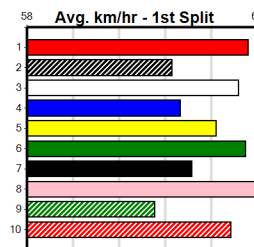

Distance: 450m, Race Type: Mixed 4/5, Total Prizemoney: $3,360
1st: $2,250, 2nd: $690, 3rd: $345, 4th: $75

Watchdog Tips:

Bet:

Form Box	Wgt	Dist	Track	Date	Time	BON	Margin	1st/2nd (Time)	PIR	Checked	Comment	WR	Split 1	S/P	Grade

ASTON COSTELLO (SA)[4]
F Dog Jun-21 Sire: SENNACHIE Dam: FABWIK
Owner(s): R Borda
Winning Distances: < 300m (0) 300 - 399m (0) 400 - 499m (2) 500 - 599m (10) 600 - 699m (2) > 700m (1)
Winning Weights: 32.2(1) 32.3(1) 32.4(3) 32.6(1) 32.7(1) 32.8(3) 32.9(3) 33.2(1) 33.4(1)

Box	1st	2nd	3rd	4th	5th	6th	7th	8th
1	3							
2		4	2					
3	3	1						
4	1	2	2	4	1			
5	2			2	1	1		
6	3	1	1	1	1	2		
7	1	3	2	1			2	
8	2	3	1		2	1	1	

Prize Best Starts Trk/Dts APM: $116655.00, 25.44(3)-26/6/23, 57-15-14-8, 1-0-1-0, 22761

ZIPPING HOPKINS (NSW)[5]
BK Dog Feb-22 Sire: MY REDEEMER Dam: ZIPPING IVY
Owner(s): Hallinan Hallinan (SYN), M Hallinan, F Hallinan
Winning Distances: < 300m (0) 300 - 399m (0) 400 - 499m (1) 500 - 599m (8) 600 - 699m (1) > 700m (0)
Winning Weights: 31.7(1) 32.3(1) 32.4(1) 32.6(1) 32.8(1) 32.9(2) 33.0(3)

Box	1st	2nd	3rd	4th	5th	6th	7th	8th
1	2	2			1			
2	1	1	1					
3	1	1	1					
4	1			1				
5	2			1				
6	2			1	1	1		
7	1	1	1	1	1	1		
8	1	2						

Prize Best Starts Trk/Dts APM: $65250.00, FSH, 27-10-7-3, 0-0-0-0, 22971

BUN STORM [4]
BK Bitch Jun-22 Sire: DROOPYS SYDNEY Dam: GYPSY BUN
Owner(s): D Pell
Winning Distances: < 300m (0) 300 - 399m (0) 400 - 499m (1) 500 - 599m (10) 600 - 699m (0) > 700m (0)
Winning Weights: 27.6(1) 27.7(2) 27.8(2) 28.0(3) 28.2(1) 28.3(1) 28.5(1)

Box	1st	2nd	3rd	4th	5th	6th	7th	8th
1	1	1	1					
2	3	1	1				1	
3	1	1	1	1				1
4	3	3		2				
5		1	2	1				
6					1			
7	3	3	1			1		
8	1	2						

Prize Best Starts Trk/Dts APM: $92028.57, 25.38(3)-21/10/24, 38-11-12-5, 1-0-0-0, 43714

AMRON TIGER [4]
BD Dog Nov-21 Sire: FERNANDO BALE Dam: ROTHWELL GAL
Owner(s): B Nye
Winning Distances: < 300m (0) 300 - 399m (0) 400 - 499m (2) 500 - 599m (9) 600 - 699m (0) > 700m (0)
Winning Weights: 32.2(1) 32.4(2) 32.5(1) 32.7(3) 32.8(1) 32.9(1) 33.0(1) 33.1(1)

Box	1st	2nd	3rd	4th	5th	6th	7th	8th
1	1	1	1					
2	2	4						
3	1	1	2	2				
4	1	2	1	1			1	
5			1			2		
6	1	1				1	1	
7	3	1						
8	2		1	2				

Prize Best Starts Trk/Dts APM: $90675.00, FSH, 37-11-9-6, 0-0-0-0, 16670

ASTON KENNEDY [4]
BK Dog Jun-22 Sire: ASTON RUPEE Dam: ASTON AMORE
Owner(s): R Borda
Winning Distances: < 300m (0) 300 - 399m (2) 400 - 499m (6) 500 - 599m (0) 600 - 699m (0) > 700m (0)
Winning Weights: 31.5(1) 31.7(1) 31.8(1) 32.5(2) 32.6(1) 33.2(1) 33.3(1)

Box	1st	2nd	3rd	4th	5th	6th	7th	8th
1	1	1						
2	1	2				1		
3	2	3						
4	1	1	1	1	1			
5	1	1	1					
6	1	1	1			1		
7	2			1				
8			1	1	1	3		

Prize Best Starts Trk/Dts APM: $26190.00, 25.39(2)-28/10/24, 30-8-9-4, 6-1-1-0, 12733