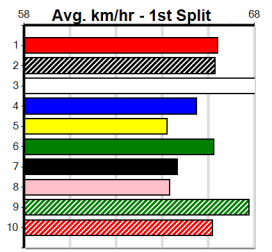

RSN GREY AREAS - WEDNESDAY & FRIDAY

Distance: 390m, Race Type: Mixed 6/7, Total Prizemoney: $2,925
1st: $1,950, 2nd: $600, 3rd: $300, 4th: $75

Watchdog Tips:

Bet:

Table header for race details: Form Box, Wgt, Dist, Track, Date, Time, BON, Margin, 1st/2nd (Time), PIR, Checked, Comment, W/R, Split 1, S/P, Grade

Has A Lot [6]
BK Dog Apr-22 Sire: RAW ABILITY Dam: GARAGE SALE
Owner(s): You Wouldn't Read About It (SYN), M Boyington, S Boyington
Trainer: Riana Groom (Seymour)
Winning Distances: < 300m (0) 300 - 399m (2) 400 - 499m (0) 500 - 599m (0) 600 - 699m (0) > 700m (0)
Winning Weights: 33.7(1) 34.0(1)
Race results table with columns for rank, dog name, weight, sex, date, time, sire, dam, PIR, checked, comment, W/R, split 1, S/P, grade.

Box History table for Has A Lot showing performance across different boxes (1-8) and splits (1st-8th).

Zesty Boy [6]
F Dog Dec-22 Sire: FERAL FRANKY Dam: SEVILLA
Owner(s): SCOTLAND (SYN), D Ireland, C Scott, A Scott, D Scott
Trainer: Jason Formosa (Heathcote)
Winning Distances: < 300m (0) 300 - 399m (2) 400 - 499m (0) 500 - 599m (0) 600 - 699m (0) > 700m (0)
Winning Weights: 29.5(2)
Race results table.

Box History table for Zesty Boy.

Revitalise [7]
BD Dog Mar-23 Sire: HOOKED ON SCOTCH Dam: IT'S NOT FUN
Owner(s): I Brown
Trainer: Paul Brown (Burramine)
Winning Distances: < 300m (0) 300 - 399m (1) 400 - 499m (0) 500 - 599m (0) 600 - 699m (0) > 700m (0)
Winning Weights: 30.5(1)
Race results table.

Box History table for Revitalise.

Rhoswen [6]
BK Bitch Mar-22 Sire: SHIMA SHINE Dam: HARLEQUIN ROSE
Owner(s): A Garratt
Trainer: Arthur Garratt (Heathmont)
Winning Distances: < 300m (0) 300 - 399m (2) 400 - 499m (0) 500 - 599m (0) 600 - 699m (0) > 700m (0)
Winning Weights: 27.6(1) 28.4(1)
Race results table.

Box History table for Rhoswen.

Franklin Avenue [6]
F Bitch Feb-21 Sire: ZAMBORA BROCKIE Dam: ZINNIA
Owner(s): G Walker
Trainer: Gary Walker (Benalla)
Winning Distances: < 300m (0) 300 - 399m (2) 400 - 499m (0) 500 - 599m (0) 600 - 699m (0) > 700m (0)
Winning Weights: 27.7(1) 27.9(1)
Race results table.

Box History table for Franklin Avenue.