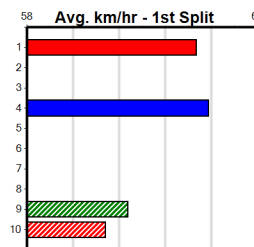

13 RACES TODAY

1
2:57PM

(VIC time)

Distance: 390m, Race Type: Maiden, Total Prizemoney: $2,535
1st: $1,680, 2nd: $520, 3rd: $260, 4th: $75

Watchdog Tips: ☐ ☐ ☐ ☐ ☐ **Bet:** ☐

Form Box	Wgt	Dist	Track	Date	Time	BON	Margin	1st/2nd (Time)	PIR	Checked	Comment	WR	Split 1	S/P	Grade

1

MARIONVALE KEV [M] Biks
BK Dog Oct-22 Sire: BEAST UNLEASHED Dam: USARA ALLEN
Owner(s): B Fothergill Trainer: Brian Fothergill (Marionvale)
Winning Distances: < 300m (0) 300 - 399m (0) 400 - 499m (0) 500 - 599m (0) 600 - 699m (0) > 700m (0)
Winning Weights:
ST (-) 34 390 SHP 16-Sep-24 22.52 0.50L Trial Cleared M/22 2of4 . . . . . ST
2nd (1) 34.2 390 SHP R2 30-Sep-24 22.93 22.08 1.00L ZESTY BOY (22.88) M/12 . . . . . 8.63 $3.60 M

Last 3 wins NOT included above

Box History

Bx	1st	2nd	3rd	4th	5th	6th	7th	8th	
1	1								
2									
3									
4									
5									
6									
7									
8									
Prize Best								$520.00	
Starts								22.93(1)-30/9/24	
Trk/Dts								1-0-1-0	
APM								1-0-1-0	416

2

SPEEDY SAMMY [M]
BK Dog Sep-22 Sire: FLYING RICCIARDO Dam: MIDNIGHT OFFER
Owner(s): Our woofa (SYN), M Nathan, C Aynsley Trainer: Alisdair Armstrong (Huntly)
Winning Distances: < 300m (0) 300 - 399m (0) 400 - 499m (0) 500 - 599m (0) 600 - 699m (0) > 700m (0)
Winning Weights:

Last 3 wins NOT included above

Box History

Bx	1st	2nd	3rd	4th	5th	6th	7th	8th	
1									
2									
3									
4									
5									
6									
7									
8									
Prize Best								$0	
Starts								FSH	
Trk/Dts								0-0-0-0	
APM								0-0-0-0	0

3

JODIE'S ANGEL [M]
BK Bitch Jul-22 Sire: FLYING RICCIARDO Dam: KARISE FUSILEER
Owner(s): G Davies Trainer: Glen Davies (Bolinda)
Winning Distances: < 300m (0) 300 - 399m (0) 400 - 499m (0) 500 - 599m (0) 600 - 699m (0) > 700m (0)
Winning Weights:

Last 3 wins NOT included above

Box History

Bx	1st	2nd	3rd	4th	5th	6th	7th	8th	
1									
2									
3									
4									
5									
6									
7									
8									
Prize Best								$0	
Starts								FSH	
Trk/Dts								0-0-0-0	
APM								0-0-0-0	0

4

JOSH'S JET [M]
WBK Dog Nov-22 Sire: KOBLENZ Dam: NICKY NEO
Owner(s): G Dainton Trainer: Glenn Dainton (Cosgrove)
Winning Distances: < 300m (0) 300 - 399m (0) 400 - 499m (0) 500 - 599m (0) 600 - 699m (0) > 700m (0)
Winning Weights:
2nd (2) 33.9 390 SHP R1 01-Nov-24 22.56 21.88 7.00L REVITALISE (22.08) M/54 . . . . . 8.59 $6.10 M

Last 3 wins NOT included above

Box History

Bx	1st	2nd	3rd	4th	5th	6th	7th	8th	
1									
2	1								
3									
4									
5									
6									
7									
8									
Prize Best								$520.00	
Starts								22.56(2)-1/11/24	
Trk/Dts								1-0-1-0	
APM								1-0-1-0	520

5

DOOKIE DIVA [M]
WBK Bitch Nov-22 Sire: KOBLENZ Dam: NICKY NEO
Owner(s): R Russell Trainer: Roslyn Russell (Tatura)
Winning Distances: < 300m (0) 300 - 399m (0) 400 - 499m (0) 500 - 599m (0) 600 - 699m (0) > 700m (0)
Winning Weights:

Last 3 wins NOT included above

Box History

Bx	1st	2nd	3rd	4th	5th	6th	7th	8th	
1									
2									
3									
4									
5									
6									
7									
8									
Prize Best								$0	
Starts								FSH	
Trk/Dts								0-0-0-0	
APM								0-0-0-0	0