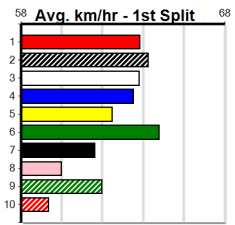

Distance: 515m, Race Type: Mixed 6/7, Total Prizemoney: $3,340
1st: $2,230, 2nd: $690, 3rd: $345, 4th: $75

3

7:22PM

(VIC time)

Watchdog Tips: **0 0 0 0** Bet: **0**