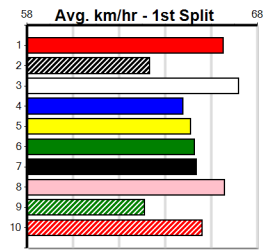

7

8:46PM

(VIC time)

Distance: 515m, Race Type: Mixed 4/5, Total Prizemoney: $3,875
1st: $2,600, 2nd: $800, 3rd: $400, 4th: $75

Watchdog Tips:

Bet:

Form Box Wgt Dist Track Date Time BON Margin 1st/2nd (Time) PIR Checked Comment WR Split 1 S/P Grade

RUXTON FLAME [5] WBK Dog Jul-22 Sire: FERNANDO BALE Dam: SILKEN Trainer: Jeffrey Britton (Anakie)
Winning Distances: < 300m (0) 300 - 399m (0) 400 - 499m (3) 500 - 599m (3) 600 - 699m (0) > 700m (0)
Winning Weights: 29.0(3) 29.1(1) 29.5(1) 29.6(1)
2nd (1) 29.4 520 GEL R8 28-Sep-24 30.04 29.97 1.00L GROOVEBIRD (29.97) Q/2111 . . . 5.42 $3.00 X45
2nd (1) 29.7 515 SAN R4 03-Oct-24 30.09 29.38 2.75L SWINDLED (29.90) M/5333 . . . 5.12 $3.90 X45
2nd (1) 29.2 515 SAP R8 14-Oct-24 29.88 29.64 0.50L SPENCER (29.85) M/3111 . . . 5.17 $7.00 X45
2nd (2) 29.7 515 SAP R8 21-Oct-24 29.57 29.38 0.75L MEPUNGA OLLIE (29.53) Q/1111 . . . 5.05 $5.40 X45
7th (4) 29.7 460 GEL R6 25-Oct-24 26.69 25.63 12.00 MOCK FISH (25.89) M/477 . . . 6.63 $27.60 SH
7th (8) 30.0 515 SAN R6 31-Oct-24 30.23 28.97 18.00 EXPLICIT (28.97) M/3677 . . . 5.15 $40.80 S
6th (7) 30.0 520 GEL R8 08-Nov-24 30.55 29.86 10.00 WERRIS BALE (29.86) M/3556 . . . 5.49 $8.70 X45
6th (5) 30.3 525 MEP R12 13-Nov-24 30.80 29.96 11.00 MACKINAW PEACH (30.10) S/4665 . . . 5.14 $15.80 X45
Last 3 wins NOT included above
1st (1) 29.1 450 WBL R6 20-Jun-24 25.69 25.18 0.75L JUST A BREW (25.73) Q/221 . . . 6.64 $1.40 5
1st (7) 29.0 515 SAN R12 15-Aug-24 29.69 29.09 0.50L PAW ZELINI (29.71) Q/1222 . . . 5.05 $16.40 5
1st (2) 29.6 520 GEL R6 20-Sep-24 30.23 30.23 0.50L DISHEVELED (30.27) Q/1111 . . . 5.34 $5.70 5

BAKIS BALE [5] Biks RBD Dog Apr-22 Sire: CHRISTO BALE Dam: DYNA ROMY Trainer: Correy Grenfell (Anakie)
Winning Distances: < 300m (0) 300 - 399m (0) 400 - 499m (1) 500 - 599m (3) 600 - 699m (0) > 700m (0)
Winning Weights: 34.2(1) 34.4(1) 34.6(2)
3rd (7) 34.9 595 SAN R8 15-Aug-24 34.92 34.45 7.00L VINCENT BALE (34.45) S/6433 . V7 . 9.38 $32.80 X45
ST (-) 34.5 515 SAP 26-Aug-24 29.45 4.50L Trial Cleared M/2222 . 2of4 . 5.12 . ST
3rd (5) 34.7 460 GEL R6 31-Aug-24 25.99 25.63 3.25L BEN SHAKER (25.76) M/554 . . . 6.83 $28.90 X45
5th (3) 34.7 460 GEL R7 06-Sep-24 25.93 25.59 3.00L HOUSE OF TURBO (25.74) M/663 . . . 6.80 $41.30 SH
5th (6) 34.5 460 GEL R8 20-Sep-24 26.25 25.75 6.50L ASTON WESTERN (25.83) M/777 . . . 6.86 $11.20 X45
5th (5) 34.3 450 WBL R8 26-Sep-24 25.77 25.40 1.75L MR. KIA ORA (25.66) S/887 . . . 6.92 $9.90 5
3rd (2) 34.1 515 SAP R10 30-Sep-24 29.99 29.15 12.00 FIELD DAY (29.15) M/6554 . . . 5.29 X45
4th (3) 34.4 515 SAN R8 15-Nov-24 29.90 28.94 6.00L READ THE ROOM (29.51) M/7563 . . . 5.22 $30.90 S
Last 3 wins NOT included above
1st (7) 34.2 595 SAN R3 30-May-24 35.01 34.85 3.5L WEEONA STAR (35.24) M/1111 . SW . 9.36 $11.80 X67
1st (2) 34.6 515 SAP R11 29-Jul-24 29.71 29.46 2.00L PAW WHISTLER (29.84) M/4111 . . . 5.29 $1.70 6G
1st (1) 34.6 515 SAN R12 08-Aug-24 29.70 29.36 4.75L FIVE CROWNS (30.02) M/7111 . . . 5.31 $2.20 5