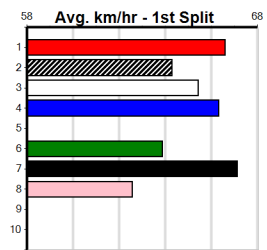

SUPER VICGREYS SERIES HT3 (1-4 WINS)

Distance: 515m, Race Type: Restricted Win Heat, Total Prizemoney: $3,340
1st: $2,230, 2nd: $690, 3rd: $345, 4th: $75

Watchdog Tips:

Bet:

Table with columns: Form Box, Wgt, Dist, Track, Date, Time, BON, Margin, 1st/2nd (Time), PIR, Checked, Comment, WR, Split 1, S/P, Grade

1 GAMBELLA [5]
BK Bitch Feb-23
Owner(s): BEV AND DANIEL (SYN), B Pell, D Pell
Sire: FERNANDO BALE Dam: DESIREE DEVERE
Trainer: Anthony Azzopardi (Rowsley)
Winning Distances: < 300m (0) 300 - 399m (0) 400 - 499m (0) 500 - 599m (3) 600 - 699m (0) > 700m (0)
Winning Weights: 25.8(2) 26.0(1)
Race results table with columns: Rank, Weight, Dog, Sex, Date, Time, Sire, Dam, PIR, Comment, WR, Split 1, S/P, Grade

Box History table for GAMBELLA [5] with columns: Bx, 1st, 2nd, 3rd, 4th, 5th, 6th, 7th, 8th and Prize Best, Starts, Trk/Dts, APM

2 RHYTHMIC ENERGY [5]
BK Dog Sep-22
Owner(s): N Presutto
Sire: SHIMA SHINE Dam: JAZZ OPERA
Trainer: Natalie Presutto (Devon Meadows)
Winning Distances: < 300m (0) 300 - 399m (0) 400 - 499m (4) 500 - 599m (0) 600 - 699m (0) > 700m (0)
Winning Weights: 30.9(1) 31.0(2) 31.1(1)
Race results table with columns: Rank, Weight, Dog, Sex, Date, Time, Sire, Dam, PIR, Comment, WR, Split 1, S/P, Grade

Box History table for RHYTHMIC ENERGY [5] with columns: Bx, 1st, 2nd, 3rd, 4th, 5th, 6th, 7th, 8th and Prize Best, Starts, Trk/Dts, APM

3 DYNAMITE DOUG [5]
BK Dog Nov-22
Owner(s): F Spiteri
Sire: ASTON RUPEE Dam: SILKY RIOT
Trainer: Paul Galea (Melton West)
Winning Distances: < 300m (0) 300 - 399m (0) 400 - 499m (3) 500 - 599m (1) 600 - 699m (0) > 700m (0)
Winning Weights: 32.5(1) 32.6(2) 32.7(1)
Race results table with columns: Rank, Weight, Dog, Sex, Date, Time, Sire, Dam, PIR, Comment, WR, Split 1, S/P, Grade

Box History table for DYNAMITE DOUG [5] with columns: Bx, 1st, 2nd, 3rd, 4th, 5th, 6th, 7th, 8th and Prize Best, Starts, Trk/Dts, APM

4 SHARAPOVA STAR [5]
BE Bitch Dec-22
Owner(s): D Trewin
Sire: FERNANDO BLUEY Dam: MIDNIGHT SNOOZE
Trainer: Tina Womann (Lara)
Winning Distances: < 300m (0) 300 - 399m (1) 400 - 499m (3) 500 - 599m (0) 600 - 699m (0) > 700m (0)
Winning Weights: 25.2(1) 25.3(1) 25.6(1) 25.8(1)
Race results table with columns: Rank, Weight, Dog, Sex, Date, Time, Sire, Dam, PIR, Comment, WR, Split 1, S/P, Grade

Box History table for SHARAPOVA STAR [5] with columns: Bx, 1st, 2nd, 3rd, 4th, 5th, 6th, 7th, 8th and Prize Best, Starts, Trk/Dts, APM

5 *** VACANT BOX ***
Owner(s):
Sire: Dam:
Trainer:
Winning Distances: < 300m (0) 300 - 399m (0) 400 - 499m (0) 500 - 599m (0) 600 - 699m (0) > 700m (0)
Winning Weights:

Box History