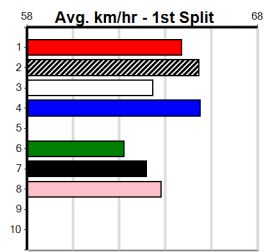

SUPER VIGGREYS SERIES HT4 (1-4 WINS)

Distance: 515m, Race Type: Restricted Win Heat, Total Prizemoney: $3,340
1st: $2,230, 2nd: $690, 3rd: $345, 4th: $75

Watchdog Tips: ☐ ☐ ☐ ☐ ☐ Bet: ☐

Form Box Wgt Dist Track Date Time BON Margin 1st/2nd (Time) PIR Checked Comment W/R Split 1 S/P Grade

ONLY EASY [5]
BD Dog Jan-23 Sire: FERAL FRANKY Dam: NICE AND EASY
Owner(s): J Portelli Trainer: Jason Portelli (Keilor Park)
Winning Distances: < 300m (0) 300 - 399m (1) 400 - 499m (1) 500 - 599m (1) 600 - 699m (0) > 700m (0)
Winning Weights: 30.7(1) 31.0(1) 31.6(1)

1st (3)	30.7	390	BAL	R2	28-Aug-24	22.32	22.24	1.75L PAW NITRO (22.43)	Q/11	SW	8.45	$1.80 M
3rd (8)	30.8	390	BAL	R10	11-Sep-24	22.65	22.05	2.25L PAW LEON (22.49)	M/46		8.49	$3.50 X67H
4th (1)	31.2	390	BAL	R3	18-Sep-24	22.32	21.78	5.50L PAW UTILITY (21.94)	S/85		8.61	$4.80 X67F
3rd (3)	31.1	425	BEN	R4	11-Oct-24	24.34	23.69	5.00L GIACOMO (24.00)	M/322		6.56	$5.60 X67H
1st (1)	31.0	425	BEN	R2	18-Oct-24	24.06	23.95	1.75L PURE IMAGINATION (24.19)	M/111	SW	6.58	$5.30 X67F
1st (4)	31.6	525	MEP	R4	30-Oct-24	30.13	29.86	0.75L SIR DODGE (30.18)	Q/1111		5.10	$2.50 X67H
2nd (1)	30.9	525	MEA	R2	09-Nov-24	30.41	29.52	0.75L SIR DODGE (30.37)	Q/2111		5.16	$2.00 X67F
6th (4)	30.9	450	SHP	R8	18-Nov-24	25.57	24.93	4.75L BEAUTY BEAST (25.24)	M/445		6.67	$2.30 5

Last 3 wins NOT included above

Prize Best	$17455.00
Starts	8-3-1-2
Trk/Dts	0-0-0-0
APM	11573

GIACOMO [4]
BK Dog Dec-22 Sire: FERAL FRANKY Dam: TILLY LEE
Owner(s): V Borg Trainer: Jeffrey Britton (Anakie)
Winning Distances: < 300m (0) 300 - 399m (1) 400 - 499m (2) 500 - 599m (1) 600 - 699m (0) > 700m (0)
Winning Weights: 29.7(1) 29.8(1) 30.1(2)

1st (3)	29.7	400	GEL	R5	27-Sep-24	22.34	22.22	3.00L ESSENCE (22.55)	Q/11	SW	8.27	$3.80 X67F
4th (5)	30.0	460	GEL	R8	04-Oct-24	26.21	25.69	4.25L FERGUS ZULU (25.92)	M/445		6.70	$4.50 RWH
1st (1)	30.1	425	BEN	R4	11-Oct-24	24.00	23.69	4.75L MICHIGAN GIRL (24.31)	M/411	SW	6.60	$1.80 X67H
5th (2)	30.0	425	BEN	R2	18-Oct-24	24.46	23.95	6.00L ONLY EASY (24.06)	M/244		6.62	$2.50 X67F
2nd (2)	29.5	460	GEL	R5	01-Nov-24	26.00	25.97	0.50L LEON'S ENTITY (25.97)	M/222	SW	6.57	$2.10 5
2nd (7)	30.1	525	MEP	R7	06-Nov-24	30.21	29.90	0.50L SEAGULL ROCK (30.18)	M/3432		5.14	$4.80 5
1st (2)	30.1	515	SAP	R5	11-Nov-24	29.63	29.47	0.75L PAW TIKIA (29.66)	M/2111	VO	5.11	$1.70 5
2nd (2)	30.7	525	MEA	R11	16-Nov-24	30.07	29.66	0.50L WILLA BALE (30.04)	M/4322		5.17	$2.50 5

Last 3 wins NOT included above

1st (7)	29.8	300	HVL	R1	04-Sep-24	16.67	16.39	3.5L LITTLE DARL (16.90)	M/1	SW	3.94	$2.90 MH

Prize Best	$13740.00
Starts	29.63(2)-11/11/24
Trk/Dts	12-4-5-0
APM	10485