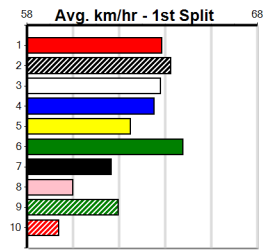

3

7:22PM

(VIC time)

Distance: 515m, Race Type: Mixed 6/7, Total Prizemoney: $3,340
1st: $2,230, 2nd: $690, 3rd: $345, 4th: $75

Watchdog Tips:

Bet:

Table with columns: Form Box, Wgt, Dist, Track, Date, Time, BON, Margin, 1st/2nd (Time), PIR, Checked, Comment, WR, Split 1, S/P, Grade

INVICTUS BLUE [6]
BE Dog Dec-22 Sire: BEAST UNLEASHED Dam: INVICTUS SYBIL
Owner(s): SKY ROCKET (SYN), G Edwards, K Browney
Trainer: Gordon Edwards (Cranbourne We)
Winning Distances: < 300m (0) 300 - 399m (0) 400 - 499m (1) 500 - 599m (1) 600 - 699m (0) > 700m (0)
Winning Weights: 33.9(1) 34.4(1)
3rd (1) 33.7 460 WGL R4 01-Oct-24 26.21 25.54 3.5L ZONNEKEYN (25.98) S/344 . . . . 6.77 $7.10 MH
2nd (5) 33.4 460 WGL R3 08-Oct-24 26.02 25.73 4.25L HIGHLY ABRASIVE (25.73) M/422 . . . SW . 6.59 $27.90 MF
6th (4) 33.7 515 SAP R1 14-Oct-24 31.10 29.64 15.00 SWEET BEE (30.07) M/6676 . . . . 5.38 $4.90 M
1st (3) 33.9 400 WGL R2 22-Oct-24 22.79 22.73 4.25L LITTLE CHATTER (23.08) M/31 . . . SW . 8.52 $1.90 M
2nd (3) 34.4 400 WGL R2 29-Oct-24 22.85 22.29 1.75L ZONNEKEYN (22.74) M/53 . . . . 8.58 $2.50 7
3rd (3) 34.1 515 SAP R10 02-Nov-24 30.07 29.56 5.00L JUDGEMENTAL (29.72) M/4333 . . . . 5.25 $9.50 X67
6th (1) 33.9 435 SLE R4 10-Nov-24 24.99 24.30 8.50L HIJACK (24.41) M/366 . . . . 5.33 $3.50 X67H
1st (4) 34.4 515 SAP R9 18-Nov-24 30.23 29.43 2.75L SPEEDY BEAR (30.41) Q/2221 . . . . 5.86 $3.20 7
Last 3 wins NOT included above
Prize Best $8845.00
Starts 30.07(3)-2/11/24
Trk/Dts 12-2-2-4
APM 6-1-0-2 7585

TANNER TIME [6]
BK Dog Jan-22 Sire: BENALI Dam: LOUD LANA
Owner(s): G Kearns
Trainer: Shane Richer (Boolarra)
Winning Distances: < 300m (0) 300 - 399m (0) 400 - 499m (0) 500 - 599m (1) 600 - 699m (1) > 700m (0)
Winning Weights: 33.9(1) 34.3(1)
5th (1) 34.1 515 SAP R1 05-May-24 30.45 29.71 4.25L STAR BRIE (30.16) M/5444 . . . . 5.39 $5.90 M
1st (2) 34.3 515 SAP R2 13-May-24 30.14 29.81 5.50L JASPER'S JACKPOT (30.49) M/4411 . . . . 5.28 $9.80 M
2nd (1) 34.3 595 SAP R2 20-May-24 35.03 34.20 5.50L MAHOGANY (34.65) M/2222 . . . . 9.49 $3.00 RW
7th (1) 34.1 600 MEP R9 29-May-24 35.46 34.84 9.00L BOUNDING CHIEF (34.85) M/7777 . . . . 9.56 $4.60 X67
4th (2) 34.0 650 SHP R12 10-Jun-24 37.62 36.94 1.25L SHAKE AND BAKE (37.54) M/4444 . . . . 17.92 $44.10 RWH
1st (6) 33.9 600 MEA R9 15-Jun-24 34.75 34.36 0.50L LIVEABLE (34.78) M/2222 . . . . 9.21 $17.40 X67
3rd (1) 34.1 640 SLE R4 23-Jun-24 37.55 36.51 4.25L MY SLICK RICK (37.26) M/6444 . . . . 6.31 $1.80 RW
6th (4) 33.7 595 SAN R2 11-Jul-24 34.83 34.09 6.00L HOT ASHES (34.42) M/6666 . . . . 9.59 $11.20 X67
Last 3 wins NOT included above
Prize Best $10805.00
Starts 30.14(2)-13/5/24
Trk/Dts 8-2-1-1
APM 2-1-0-0 3558