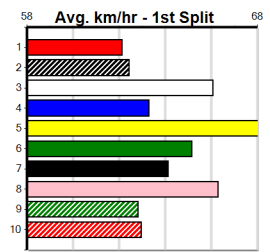

6

8:24PM

(VIC time)

Distance: 595m, Race Type: Mixed 4/5, Total Prizemoney: $4,445
1st: $2,990, 2nd: $920, 3rd: $460, 4th: $75

Watchdog Tips:

Bet:

Table with columns: Form Box, Wgt, Dist, Track, Date, Time, BON, Margin, 1st/2nd (Time), PIR, Checked, Comment, WR, Split 1, S/P, Grade

Race card for REIKO DUSTY [5]. Includes dog details, sire (ORSON ALLEN), dam (STAR REIKO), winning distances, weights, and a box history table.

Race card for NACHO COOKIE (NSW)[5]. Includes dog details, sire (SUPERIOR PANAMA), dam (FIX YOUR TIARA), winning distances, weights, and a box history table.

Race card for RIPTIDE RUSLIE [4]. Includes dog details, sire (MY REDEEMER), dam (VIS VITAE), winning distances, weights, and a box history table.

Race card for DASHER BALE (NSW)[5]. Includes dog details, sire (FERNANDO BALE), dam (IDRIA BALE), winning distances, weights, and a box history table.

Race card for LILLY INTENTION [5]. Includes dog details, sire (HARD STYLE RICO), dam (SHAE'S INTENTION), winning distances, weights, and a box history table.