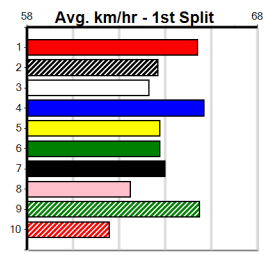

THR33 SERIES FINAL

4

7:44PM

(VIC time)

Distance: 515m, Race Type: Grade 5 Final, Total Prizemoney: $3,875
1st: $2,600, 2nd: $800, 3rd: $400, 4th: $75

Watchdog Tips:

Bet:

Form	Box	Wgt	Dist	Track	Date	Time	BON	Margin	1st/2nd (Time)	PIR	Checked	Comment	WR	Split 1	S/P	Grade

ALMOST IMMINENT [5]

BD Bitch Mar-22 Sire: SUPERIOR PANAMA Dam: IMMINENT
Owner(s): J Chilcott
Trainer: Julie Chilcott (Heathcote)
Winning Distances: < 300m (0) 300 - 399m (1) 400 - 499m (0) 500 - 599m (2) 600 - 699m (0) > 700m (0)
Winning Weights: 28.0(1) 28.5(1) 29.5(1)

1st (7)	28.5	500	BEN	R7	25-Sep-24	28.50	28.48	2.75L	MCIVOR OLLY (28.68)	M/111				6.62	$11.80	6G
4th (1)	28.8	500	BEN	R13	02-Oct-24	28.61	28.22	5.50L	KRAKEN ROLL (28.22)	M/433				6.68	$4.90	X45
4th (8)	28.8	525	MEA	R12	12-Oct-24	30.88	29.95	6.00L	URANA JASMINE (30.48)	S/7866				5.29	$45.70	5
6th (4)	28.8	525	MEP	R10	16-Oct-24	31.48	29.96	17.00	NEED A PILOT (30.30)	M/4566				5.21	$26.10	5
3rd (3)	28.9	500	BEN	R6	23-Oct-24	28.56	28.41	2.25L	RED SHIRAZ (28.41)	M/433				6.77	$7.90	T3-RW
6th (6)	28.7	450	SHP	R13	28-Oct-24	25.86	25.13	7.00L	ESPECIAL PIP (25.40)	M/776				6.85	$17.00	5
2nd (2)	28.6	500	BEN	R7	13-Nov-24	28.77	28.49	4.00L	MCIVOR JEWELS (28.49)	M/333				6.72	$5.10	T3-RW
2nd (2)	27.9	515	SAP	R12	18-Nov-24	30.00	29.43	0.25L	SAKURA RYKER (29.98)	M/4222				5.24	$7.80	T3-5H

Last 3 wins NOT included above

1st (4)	29.5	395	TRA	R2	05-Feb-24	22.80	22.25	3.5L	BARRY'S GAZE (23.03)	M/111				3.85	$8.40	M
1st (1)	28.0	500	BEN	R7	21-Aug-24	28.49	28.49	5.50L	MISS BOOM (28.84)	M/111		SW		6.69	$7.00	X67

Box History

Bx	1st	2nd	3rd	4th	5th	6th	7th	8th
1	1							
2		2		1				
3			1					
4	1	1				1	2	
5								
6					1	1		
7	1							1
8				1	1			1

Prize Best Starts Trk/Dts APM: $5125.00, 30.00(2)-18/11/24, 22-3-3-1, 1-0-1-0, 3437