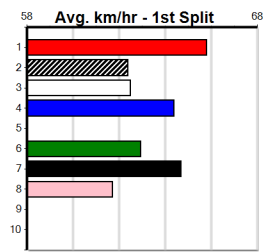

SUPER VICGREYS SERIES HT2 (1-4 WINS)

Distance: 515m, Race Type: Restricted Win Heat, Total Prizemoney: $3,340
1st: $2,230, 2nd: $690, 3rd: $345, 4th: $75

Watchdog Tips:

Bet:

Table with columns: Form Box, Wgt, Dist, Track, Date, Time, BON, Margin, 1st/2nd (Time), PIR, Checked, Comment, W/R, Split 1, S/P, Grade

COSMIC REWARD [5]
BK Dog Sep-22 Sire: COSMIC RUMBLE Dam: REAL REWARD
Owner(s): Three Little Pigs and The Big Bad Wolf (SYN), J Presutto, P Presutto, A Presutto, D Presutto
Trainer: Peter Presutto (Devon Meadows)
Box History table and Prize Best Starts Trk/Dts APM summary

QUEEN KIMETTO [6]
WBK Bitch Apr-23 Sire: ASTON KIMETTO Dam: QUEEN AMAROK
Owner(s): J Osborne
Trainer: Michelle Mallia (Avalon)
Box History table and Prize Best Starts Trk/Dts APM summary

MILES APART [6]
BEBD Dog Aug-22 Sire: ASTON RUPEE Dam: IMMINENT REALITY
Owner(s): J Woodbridge
Trainer: Vicki Wisener (Devon Meadows)
Box History table and Prize Best Starts Trk/Dts APM summary

PIEBALD [5]
WBK Dog Oct-22 Sire: FERNANDO BALE Dam: RASPUTIA
Owner(s): BEV AND DANIEL (SYN), B Pell, D Pell
Trainer: Anthony Azzopardi (Rowsley)
Box History table and Prize Best Starts Trk/Dts APM summary

*** VACANT BOX ***
Owner(s):
Trainer:
Box History

1

2

3

4

5