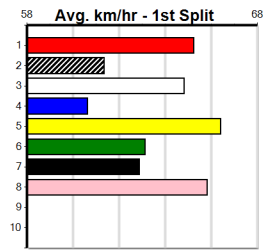

SUPER VICGREYS SERIES HT1 (1-4 WINS)

Distance: 515m, Race Type: Restricted Win Heat, Total Prizemoney: $3,340
1st: $2,230, 2nd: $690, 3rd: $345, 4th: $75

Watchdog Tips:

Bet:

Table with columns: Form Box, Wgt, Dist, Track, Date, Time, BON, Margin, 1st/2nd (Time), PIR, Checked, Comment, WR, Split 1, S/P, Grade

Highly Abrasive [5]
BK Dog Feb-23
Owner(s): SPARKLE AND FADE (SYN), J Paraskevas, A Paraskevas
Trainer: John Paraskevas (Pearcedale)
Winning Distances: < 300m (0) 300 - 399m (0) 400 - 499m (4) 500 - 599m (0) 600 - 699m (0) > 700m (0)
Winning Weights: 33.3(1) 33.4(2) 33.5(1)
Race results table with columns: Rank, Dog, Wgt, Dist, Track, Date, Time, BON, Margin, 1st/2nd (Time), PIR, Checked, Comment, WR, Split 1, S/P, Grade

Box History table for Highly Abrasive
Prize Best Starts Trk/Dts APM

Paw Harris [6]
WBD Dog Jan-23
Owner(s): B Wheeler
Trainer: Correy Grenfell (Anakie)
Winning Distances: < 300m (0) 300 - 399m (1) 400 - 499m (1) 500 - 599m (0) 600 - 699m (0) > 700m (0)
Winning Weights: 33.9(1) 34.5(1)
Race results table with columns: Rank, Dog, Wgt, Dist, Track, Date, Time, BON, Margin, 1st/2nd (Time), PIR, Checked, Comment, WR, Split 1, S/P, Grade

Box History table for Paw Harris
Prize Best Starts Trk/Dts APM

Set to Sizzle [5]
WBE Dog Dec-22
Owner(s): KRAMERICA (SYN), G Farrugia, W Gallagher
Trainer: Jeffrey Britton (Anakie)
Winning Distances: < 300m (0) 300 - 399m (0) 400 - 499m (3) 500 - 599m (1) 600 - 699m (0) > 700m (0)
Winning Weights: 31.8(1) 31.9(2) 32.0(1)
Race results table with columns: Rank, Dog, Wgt, Dist, Track, Date, Time, BON, Margin, 1st/2nd (Time), PIR, Checked, Comment, WR, Split 1, S/P, Grade

Box History table for Set to Sizzle
Prize Best Starts Trk/Dts APM

Weeona Boris [6]
BK Dog Feb-22
Owner(s): S Whyte
Trainer: Stephen Whyte (Bunyip)
Winning Distances: < 300m (0) 300 - 399m (0) 400 - 499m (2) 500 - 599m (0) 600 - 699m (0) > 700m (0)
Winning Weights: 34.2(1) 35.0(1)
Race results table with columns: Rank, Dog, Wgt, Dist, Track, Date, Time, BON, Margin, 1st/2nd (Time), PIR, Checked, Comment, WR, Split 1, S/P, Grade

Box History table for Weeona Boris
Prize Best Starts Trk/Dts APM

Quest for Spirit [7]
BK Bitch Mar-23
Owner(s): B Debono
Trainer: Michelle Mallia (Avalon)
Winning Distances: < 300m (0) 300 - 399m (0) 400 - 499m (1) 500 - 599m (0) 600 - 699m (0) > 700m (0)
Winning Weights: 27.8(1)
Race results table with columns: Rank, Dog, Wgt, Dist, Track, Date, Time, BON, Margin, 1st/2nd (Time), PIR, Checked, Comment, WR, Split 1, S/P, Grade

Box History table for Quest for Spirit
Prize Best Starts Trk/Dts APM