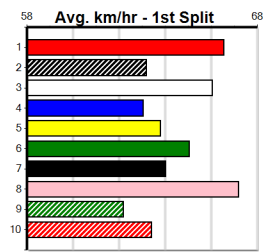

5

8:06PM

(VIC time)

Distance: 515m, Race Type: Grade 5, Total Prizemoney: $3,340
1st: $2,230, 2nd: $690, 3rd: $345, 4th: $75

Watchdog Tips:

Bet:

Form Box Wgt Dist Track Date Time BON Margin 1st/2nd (Time) PIR Checked Comment WR Split 1 S/P Grade

SHARNI'S SECRET [5]
BK Bitch Dec-22 Sire: TOMMY SHELBY Dam: PERSIAN GODDESS
Owner(s): L Traynor
Trainer: John Musselwhite (Lindenow)
Winning Distances: < 300m (0) 300 - 399m (0) 400 - 499m (5) 500 - 599m (0) 600 - 699m (0) > 700m (0)
Winning Weights: 25.7(1) 25.8(2) 26.1(1) 26.2(1)
1st (7) 25.7 400 WGL R11 13-Sep-24 22.67 22.67 2.00L LAPIS LAZULI (22.80) M/11 . . . . 8.33 $5.20 RW
1st (2) 25.8 435 SLE R10 22-Sep-24 24.35 24.32 2.50L SPRING AMMO (24.52) M/111 . . . . 5.22 $4.10 5
2nd (1) 25.4 515 SAP R6 30-Sep-24 29.61 29.15 2.00L FLYING DINAR (29.48) Q/1111 . . . . 5.04 $4.40 RWH
7th (5) 25.5 515 SAN R9 10-Oct-24 30.43 29.13 15.00 VAN WYCK (29.39) S/6877 . . . . 5.26 $15.00 5
3rd (2) 26.1 460 WGL R6 22-Oct-24 26.45 25.79 7.50L COLLINDA RISE (25.94) M/333 . . . . 6.55 $1.90 5
3rd (4) 26.1 515 SAP R4 28-Oct-24 30.06 29.42 4.00L CALIMO (29.79) M/1112 . . . . 5.12 $2.80 5
5th (3) 25.8 515 SAP R6 11-Nov-24 29.96 29.47 7.50L NO MORE GAMES (29.47) Q/1122 . . . . 5.01 $9.30 5
8th (5) 26.2 510 SLE R5 17-Nov-24 29.81 28.68 13.00 NIKITA BALE (28.92) S/788 . . . . 9.48 $3.00 5
Last 3 wins NOT included above
1st (7) 25.8 400 WGL R1 02-Aug-24 23.05 22.57 1.5L KIP STAVROS (23.14) M/42 . . . . 8.55 $4.80 M
1st (2) 26.2 435 SLE R2 25-Aug-24 24.68 24.66 4.25L SAND DUNES (24.97) M/111 . . . . 5.23 $3.10 7
1st (3) 26.1 400 WGL R9 30-Aug-24 22.57 22.57 2.50L BEGGIN' (22.73) M/11 . . . SW . 8.31 $4.10 6G

Box History
Bx 1st 2nd 3rd 4th 5th 6th 7th 8th
1 1 1 1 1 1 1 1
2 2 1 1 1 1 1 1
3 1 1 1 1 1 1 1
4 1 1 1 1 1 1 1
5 1 1 1 1 1 1 1
6 1 1 1 1 1 1 1
7 2 1 1 1 1 1 1
8 1 1 1 1 1 1 1
Prize Best $11935.00
Starts 29.61(1)-30/9/24
Trk/Dts 16-5-1-5
APM 4-0-1-1 7504