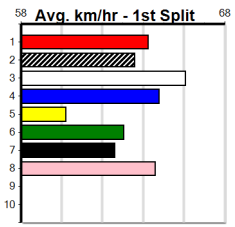

PHOTO MAN AT STUD

Distance: 400m, Race Type: Grade 5, Total Prizemoney: $2,925
1st: $1,950, 2nd: $600, 3rd: $300, 4th: $75

Watchdog Tips:

0 0 0 0

Bet:

Form Box Weight Dist Track Date Time BON Margin 1st/2nd (Time) PIR Checked Comment W/R Split 1 S/P Grade

Table for race 1: MISTY AMY [5]. Includes columns for race details, horse names (ZIPING GARTH, ZIPING RUBY), and a 'Winnig Boxes' table.

Table for race 2: CHESTER CAMPBELL [5]. Includes columns for race details, horse names (TOMMY SHELBY, IN BLUE JEANS), and a 'Winnig Boxes' table.

Table for race 3: ASTON DOLLAR [5]. Includes columns for race details, horse names (COLLISION, ASTON RHONE), and a 'Winnig Boxes' table.

Table for race 4: RADEBE [5]. Includes columns for race details, horse names (ZAMBORA BROCKIE, MISS DEE MEADOWS), and a 'Winnig Boxes' table.

Table for race 5: POLAR TEDDY [5]. Includes columns for race details, horse names (HOUDINI BOY, MIGNON), and a 'Winnig Boxes' table.

Table for race 6: SWANKY CHIC [5]. Includes columns for race details, horse names (TOMMY SHELBY, FLORAL LACE), and a 'Winnig Boxes' table.

Table for race 7: STELLAR CAREER [5]. Includes columns for race details, horse names (TOMMY SHELBY, IN BLUE JEANS), and a 'Winnig Boxes' table.

Table for race 8: COUNTY KILDARE [5]. Includes columns for race details, horse names (FLYING RICCIARDO, MISS MORRISSET), and a 'Winnig Boxes' table.

Table for race 9: *** NO RESERVE ***. Includes Trainer and Owner information.

Table for race 10: *** NO RESERVE ***. Includes Trainer and Owner information.