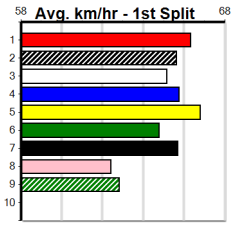

G'DAY CHEF CATERERS

Distance: 400m, Race Type: Mixed 6/7, Total Prizemoney: $2,925
1st: $1,950, 2nd: $600, 3rd: $300, 4th: $75

4

3:17PM

(VIC time)

Watchdog Tips: 0 0 0 0 **Bet:** .