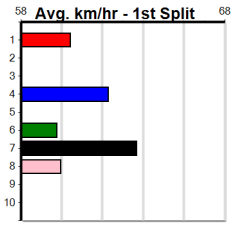

SPORTSBET NOBODY DOES IT EASIER

Distance: 400m, Race Type: Maiden, Total Prizemoney: $2,535
1st: $1,680, 2nd: $520, 3rd: $260, 4th: $75

1
2:07PM
(VIC time)

Watchdog Tips: **0** **0** **0** **0** **Bet:**

Form Box Weight Dist Track Date Time BON Margin 1st/2nd (Time) PIR Checked Comment W/R Split 1 S/P Grade

1 PRECINCT [M]
RF B Sep-22 ASTON RUPEE DISTINCT
Trainer: Max Cameron (Cranbourne)
Owner(s): Dayas Star (SYN), G Ithier, C Ithier

1	2	3	4	5	6	7	8
Prize							
Best							
Starts							
Trk/Dst							
APM							

ENG WGL 2024-11-26

2 ASTON ZELDA [M]
BK B Feb-23 GOOD ODDS HARADA ASTON MOET
Trainer: Mark McClelland (Lovely Banks)
Owner(s): R Borda

1	2	3	4	5	6	7	8
Prize							
Best							
Starts							
Trk/Dst							
APM							

3 MINH SONNY [M]
F D Jan-22 DYNA DOUBLE ONE MONICA TEE
Trainer: Terence Bailey (Cranbourne South)
Owner(s): T Bailey

1	2	3	4	5	6	7	8
Prize							
Best							
Starts							
Trk/Dst							
APM							

4 HENCHMEN [M]
BK D Oct-22 FLYING RICCIARDO ZIPPING POPPY
Trainer: Christian Wilk (Tanjil South)
Owner(s): Eye Candy (SYN), C Wilk, K Gorman

1	2	3	4	5	6	7	8
Prize							
Best							
Starts							
Trk/Dst							
APM							

5 *** VACANT BOX ***
Trainer:
Owner(s):

6 JUMBUK GERHARD [M]
F D Mar-23 BERNARDO CRIMSON VIXEN
Trainer: Ben Joske (Yinnar South)
Owner(s): B Joske

1	2	3	4	5	6	7	8
Prize							
Best							
Starts							
Trk/Dst							
APM							

ENG WGL 2024-11-26

7 TOLD YOU SO [M]
WBK B Feb-23 LOTS OF CHATTER YOU BUG ME
Trainer: Graeme Jose (Catani)
Owner(s): T Jose

1	2	3	4	5	6	7	8
Prize							
Best							
Starts							
Trk/Dst							
APM							

8 SOCKS AND SLIDES [M]
BK B Apr-23 PLAYLIST AMBER BEAUTY
Trainer: Steven Hanning (Newborough)
Owner(s): S Hanning

1	2	3	4	5	6	7	8
Prize							
Best							
Starts							
Trk/Dst							
APM							

9 *** NO RESERVE ***
Trainer:
Owner(s):

10 *** NO RESERVE ***
Trainer:
Owner(s):