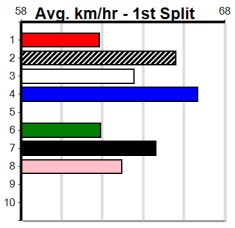

ENG WGL 2024-11-26

Warragul

OAKS SUPER BOX (275+RANK)

Distance: 460m, Race Type: Grade 5 No Penalty, Total Prizemoney: \$2,925
1st: \$1,950, 2nd: \$600, 3rd: \$300, 4th: \$75

5

3:40PM

(VIC time)

Watchdog Tips: