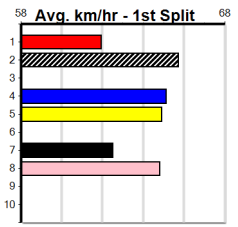

Warragul

VIATEK (3-4 WINS)

10

5:17PM
(VIC time)

Distance: 460m, Race Type: Restricted Win, Total Prizemoney: $2,925
1st: $1,950, 2nd: $600, 3rd: $300, 4th: $75

Watchdog Tips: **0 0 0 0** Bet: **0**

Form Box Weight Dist Track Date Time BON Margin 1st/2nd (Time) PIR Checked Comment W/R Split 1 S/P Grade

1 COLLINDA EXPRESS [5]
BK D May-22 **ASTON DEE BEE** **AUDACIOUS BELL**

Trainer: Stephanie Tyler (Boisdale)

6th (4)	32.6	460	WGL	R7	22-Oct-24	26.81	25.79	7.50	REVERSE SWEEP (26.31)	M/545	.	.	.	6.73	$9.50	5
2nd (8)	32.4	460	WGL	R8	31-Oct-24	26.07	25.94	1.75	SUPERFLY GIRL (25.94)	M/222	.	.	.	6.61	$2.10	T3-5
6th (4)	32.0	425	BEN	R4	08-Nov-24	24.69	23.76	13.00	LNKIKITA BALE (23.84)	S/455	.	.	.	6.70	$10.40	5
5th (6)	31.9	400	WGL	R10	19-Nov-24	23.10	22.27	8.00	LOUR BOY SHANNON (22.56)	M/56	.	.	.	8.62	$43.50	RWH

Owner(s): S Tyler

Winning Boxes

1	2	3	4	5	6	7	8
						2	1
Prize	$4,930.00						
Best	26.07						
Starts	16-3-3-1						
Trk/Dst	2-0-1-0						
APM	$3311						

2 PLAYBACK [5]
BK D Oct-22 **PLAYLIST** **VALLEY REAPER**

Trainer: Phillip Pollutro (Morwell)

3rd (3)	33.9	460	WGL	R7	27-Sep-24	26.29	25.65	6.50	LAPRICORN ONE (25.84)	M/455	.	SW	.	6.57	$8.80	RW
4th (8)	33.9	460	WGL	R8	11-Oct-24	26.20	25.95	3.75	LNO MORE GAMES (25.95)	M/843	.	.	.	6.75	$11.80	X45
6th (4)	33.7	460	WGL	R5	08-Nov-24	26.31	25.55	8.00	LSPRITELY SIAN (25.75)	S/777	.	.	.	6.62	$24.90	5H
6th (6)	34.0	460	WGL	R8	19-Nov-24	26.43	25.67	2.50	LANKRUPT (26.26)	M/666	.	.	.	6.70	$9.40	5

Owner(s): P Pollutro

Winning Boxes

1	2	3	4	5	6	7	8
1			1				1
Prize	$4,190.00						
Best	26.20						
Starts	11-3-0-2						
Trk/Dst	4-0-0-1						
APM	$2253						

3 *** VACANT BOX ***

Trainer:
Owner(s):

Winning Boxes

1	2	3	4	5	6	7	8
Prize							
Best							
Starts							
Trk/Dst							
APM							

4 REALITY BEST [5]
BD B Sep-22 **BEAST UNLEASHED** **TWILIGHT FLAME**

Trainer: Karen Pitt (Pearcedale)

3rd (7)	29.9	460	WGL	R7	04-Oct-24	26.20	25.76	6.50	PARABOLE RICO (25.76)	M/333	.	.	.	6.70	$6.20	X67
1st (8)	29.3	515	SAP	R3	02-Nov-24	29.62	29.56	3.00	LDROP OF INK (29.82)	M/2211	.	.	.	5.21	$3.90	X67H
1st (2)	29.4	515	SAN	R3	07-Nov-24	29.33	28.99	8.00	LSWEET BEE (29.86)	M/1111	.	SW	.	5.09	$1.90	X67F
8th (8)	29.2	515	SAN	R3	15-Nov-24	30.11	28.94	7.50	SUNSET FRAZIER (29.59)	M/4888	.	.	.	5.10	$15.40	S

Owner(s): M Tharle

Winning Boxes

1	2	3	4	5	6	7	8
1							2
Prize	$10,650.00						
Best	26.20						
Starts	8-3-1-1						
Trk/Dst	1-0-0-1						
APM	$9378						

5 ROWDY'S BEAST [5]
BK B Jun-22 **BEAST UNLEASHED** **RUBY GIRL**

Trainer: David Plumridge (Scoresby)

1st (3)	26.8	350	HVL	R9	01-Nov-24	19.69	19.69	4.75	METAL BENDER (20.00)	Q/1	.	SW	.	6.59	$1.40	T3-7
1st (7)	26.8	425	BEN	R5	06-Nov-24	23.88	23.88	4.50	LGRANNIE MAY (24.19)	Q/111	.	.	.	6.54	$5.00	6G
3rd (4)	26.9	460	WGL	R5	12-Nov-24	26.39	25.65	2.00	LDRAINTREE ASTER (26.25)	M/433	.	.	.	6.77	$4.10	RW
5th (1)	27.0	515	SAP	R7	18-Nov-24	30.24	29.43	8.50	LPAW TIKI (29.65)	M/5544	.	.	.	5.24	$10.60	5

Owner(s): M Kennedy

Winning Boxes

1	2	3	4	5	6	7	8
	1					1	1
Prize	$4,940.00						
Best	26.39						
Starts	14-3-3-1						
Trk/Dst	2-0-0-1						
APM	$3903						

6 *** VACANT BOX ***

Trainer:
Owner(s):

Winning Boxes

1	2	3	4	5	6	7	8
Prize							
Best							
Starts							
Trk/Dst							
APM