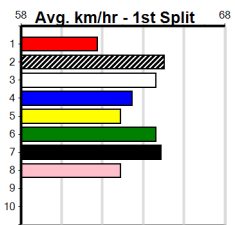

SPORTSBET MAKE IT A MULTI

Distance: 400m, Race Type: Grade 5, Total Prizemoney: $2,925
1st: $1,950, 2nd: $600, 3rd: $300, 4th: $75

Watchdog Tips: **0 0 0 0** Bet: **0**