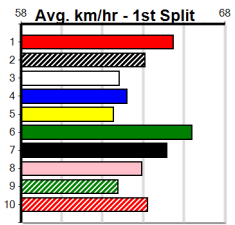

PAUA OF BUDDY AT STUD

Distance: 460m, Race Type: Grade 5, Total Prizemoney: \$2,925
1st: \$1,950, 2nd: \$600, 3rd: \$300, 4th: \$75

Watchdog Tips: 0 0 0 0 Bet:

Main race results table with columns for Form, Box, Weight, Dist, Track, Date, Time, BON, Margin, 1st/2nd (Time), PIR, Checked, Comment, W/R, Split 1, S/P, Grade. Includes race details for 10 races (STAR COMMAND, SOUTHERN LAW, TEDDY BOX, SKY HIGH DREAMS, RUN KITTY RUN, PERSUASION, SODA HELEN, DARNUM FOX, GAZING COLLINDA, HARVINGTON).