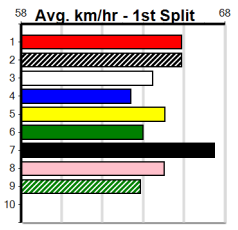

Distance: 400m, Race Type: Grade 7, Total Prizemoney: $2,925
1st: $1,950, 2nd: $600, 3rd: $300, 4th: $75

2
3:27PM
(VIC time)

Watchdog Tips: **0 0 0 0** Bet: **.**