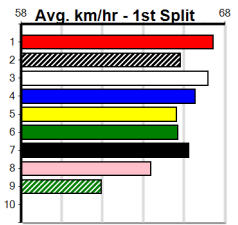

SHIMA SHINE AT STUD

Distance: 400m, Race Type: Mixed 4/5, Total Prizemoney: $3,360
1st: $2,250, 2nd: $690, 3rd: $345, 4th: $75

7

5:12PM
(VIC time)

Watchdog Tips: **0 0 0 0** Bet: **0**