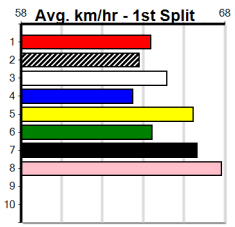

SPORTSBET GREEN TICKS VETERANS

12

6:59PM
(VIC time)

Distance: 400m, Race Type: S/E Veteran, Total Prizemoney: $2,925
1st: $1,950, 2nd: $600, 3rd: $300, 4th: $75

Watchdog Tips: **0 0 0 0** Bet: .