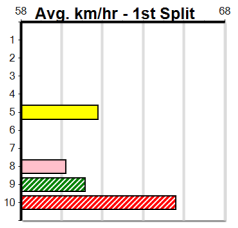

SPORTSBET NOBODY DOES IT EASIER

Distance: 400m, Race Type: Maiden, Total Prizemoney: $2,535
1st: $1,680, 2nd: $520, 3rd: $260, 4th: $75

1
3:12PM
(VIC time)

Watchdog Tips: **0** **0** **0** **0** **Bet:** .

Form	Box	Weight	Dist	Track	Date	Time	BON	Margin	1st/2nd (Time)	PIR	Checked	Comment	W/R	Split 1	S/P	Grade	
1 JAYDEN [M]																	
BE	D				Dec-22												SEVILLA
Trainer: Kerry Minne (Moe South)																	
Owner(s): MINNEHINES (SYN), K Minne, M Hines																	
<table border="1"> <thead> <tr><th colspan="8">Winning Boxes</th></tr> <tr><th>1</th><th>2</th><th>3</th><th>4</th><th>5</th><th>6</th><th>7</th><th>8</th></tr> </thead> <tbody> <tr><td>Prize</td><td></td><td></td><td></td><td></td><td></td><td></td><td>$0</td></tr> <tr><td>Best</td><td></td><td></td><td></td><td></td><td></td><td></td><td>FSH</td></tr> <tr><td>Starts</td><td></td><td></td><td></td><td></td><td></td><td></td><td>0-0-0-0</td></tr> <tr><td>Trk/Dst</td><td></td><td></td><td></td><td></td><td></td><td></td><td>0-0-0-0</td></tr> <tr><td>APM</td><td></td><td></td><td></td><td></td><td></td><td></td><td>$0</td></tr> </tbody> </table>																	
2 IGNITE [M]																	
BD	D				Feb-23												CATCH
Trainer: James Presutto (Devon Meadows)																	
Owner(s): SEE THE DREAM (SYN), S Buccilli, B Buccilli																	
<table border="1"> <thead> <tr><th colspan="8">Winning Boxes</th></tr> <tr><th>1</th><th>2</th><th>3</th><th>4</th><th>5</th><th>6</th><th>7</th><th>8</th></tr> </thead> <tbody> <tr><td>Prize</td><td></td><td></td><td></td><td></td><td></td><td></td><td>$0</td></tr> <tr><td>Best</td><td></td><td></td><td></td><td></td><td></td><td></td><td>FSH</td></tr> <tr><td>Starts</td><td></td><td></td><td></td><td></td><td></td><td></td><td>0-0-0-0</td></tr> <tr><td>Trk/Dst</td><td></td><td></td><td></td><td></td><td></td><td></td><td>0-0-0-0</td></tr> <tr><td>APM</td><td></td><td></td><td></td><td></td><td></td><td></td><td>$0</td></tr> </tbody> </table>																	
3 PRIDE OF ANGUS [M]																	
BD	D				Aug-22												STAREENA
Trainer: Kerry Minne (Moe South)																	
Owner(s): M Taylor																	
<table border="1"> <thead> <tr><th colspan="8">Winning Boxes</th></tr> <tr><th>1</th><th>2</th><th>3</th><th>4</th><th>5</th><th>6</th><th>7</th><th>8</th></tr> </thead> <tbody> <tr><td>Prize</td><td></td><td></td><td></td><td></td><td></td><td></td><td>$0</td></tr> <tr><td>Best</td><td></td><td></td><td></td><td></td><td></td><td></td><td>FSH</td></tr> <tr><td>Starts</td><td></td><td></td><td></td><td></td><td></td><td></td><td>0-0-0-0</td></tr> <tr><td>Trk/Dst</td><td></td><td></td><td></td><td></td><td></td><td></td><td>0-0-0-0</td></tr> <tr><td>APM</td><td></td><td></td><td></td><td></td><td></td><td></td><td>$0</td></tr> </tbody> </table>																	
4 LET'S PLAY BALL [M]																	
DKBD	D				Feb-23												SMOKIN' CINDY
Trainer: Tony Tufo (Labertouche)																	
Owner(s): T Tufo																	
<table border="1"> <thead> <tr><th colspan="8">Winning Boxes</th></tr> <tr><th>1</th><th>2</th><th>3</th><th>4</th><th>5</th><th>6</th><th>7</th><th>8</th></tr> </thead> <tbody> <tr><td>Prize</td><td></td><td></td><td></td><td></td><td></td><td></td><td>$0</td></tr> <tr><td>Best</td><td></td><td></td><td></td><td></td><td></td><td></td><td>FSH</td></tr> <tr><td>Starts</td><td></td><td></td><td></td><td></td><td></td><td></td><td>0-0-0-0</td></tr> <tr><td>Trk/Dst</td><td></td><td></td><td></td><td></td><td></td><td></td><td>0-0-0-0</td></tr> <tr><td>APM</td><td></td><td></td><td></td><td></td><td></td><td></td><td>$0</td></tr> </tbody> </table>																	
5 PRECINCT [M]																	
RF	B				Sep-22												DISTINCT
Trainer: Max Cameron (Cranbourne)																	
Owner(s): Dayas Star (SYN), G Ithier, C Ithier																	
<table border="1"> <thead> <tr><th colspan="8">Winning Boxes</th></tr> <tr><th>1</th><th>2</th><th>3</th><th>4</th><th>5</th><th>6</th><th>7</th><th>8</th></tr> </thead> <tbody> <tr><td>Prize</td><td></td><td></td><td></td><td></td><td></td><td></td><td>$1,375.00</td></tr> <tr><td>Best</td><td></td><td></td><td></td><td></td><td></td><td></td><td>22.91</td></tr> <tr><td>Starts</td><td></td><td></td><td></td><td></td><td></td><td></td><td>4-0-2-1</td></tr> <tr><td>Trk/Dst</td><td></td><td></td><td></td><td></td><td></td><td></td><td>4-0-2-1</td></tr> <tr><td>APM</td><td></td><td></td><td></td><td></td><td></td><td></td><td>$1308</td></tr> </tbody> </table>																	
6 PAW TORRIE (NSW)[M]																	
BK	B				Feb-23												WINNIE ALLEN
Trainer: Daniel Gibbons (Avalon)																	
Owner(s): B Wheeler