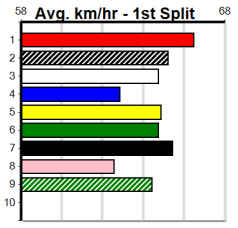

Warragul

3

3:52PM

(VIC time)

G'DAY CHEF CATERERS

Distance: 400m, Race Type: Grade 6, Total Prizemoney: \$2,925
1st: \$1,950, 2nd: \$600, 3rd: \$300, 4th: \$75

Watchdog Tips: **0 0 0 0** Bet: .

Form	Box	Weight	Dist	Track	Date	Time	BON	Margin	1st/2nd (Time)	PIR	Checked	Comment	W/R	Split 1	S/P	Grade	Winning Boxes								
1 AGENT SUSIE [6]																									
BEBD	B				Nov-22													1	2	3	4	5	6	7	8
Trainer: Lynette Gough (Nyora)																									
1st (3) 29.6 400 WGL R1 30-Aug-24 22.63 22.57 1.25LRECKLESS (22.71) Q/11 . SW . 8.25 \$2.90 M																									
3rd (5) 29.8 400 WGL R2 06-Sep-24 23.43 22.54 1.75LSON OF DUKE (23.31) M/24 . . . 8.53 \$1.70 7																									
1st (5) 29.6 400 WGL R3 29-Nov-24 22.95 22.61 0.10LKING LITTERBUG (22.96) M/34 . . . 8.55 \$2.40 7																									
Owner(s): L Gough																									
Prize Best Starts Trk/Dst APM \$3,930.00 22.63 3-2-0-1 \$3138																									
2 CORINTHIAN [6]																									
BK	D				Apr-23													1	2	3	4	5	6	7	8
Trainer: Kate Gorman (Tanjil South)																									
4th (5) 31.1 400 WGL R10 12-Nov-24 22.92 22.37 3.75LOUR BOY SHANNON (22.66) M/33 . . . 8.48 \$5.60 6G																									
6th (5) 31.2 400 WGL R4 19-Nov-24 23.09 22.27 3.75LELENA'S JEBRYNAH (22.84) M/77 . . . 8.68 \$3.40 RWH																									
8th (2) 31.5 435 SLE R4 24-Nov-24 25.67 24.22 12.00LDR. BELL (24.85) M/278 . . . 5.27 \$2.70 X67																									
4th (3) 31.9 400 WGL R4 29-Nov-24 23.08 22.61 4.50LCOLLINDA LOU (22.77) M/14 . . . 8.50 \$8.90 X67																									
Owner(s): T Samatidis																									
Prize Best Starts Trk/Dst APM \$4,600.00 22.71 8-2-1-1 \$3710																									
3 SPICY MADAM [6]																									
BK	B				Mar-22													1	2	3	4	5	6	7	8
Trainer: Belinda Connolly (Caldermeade)																									
2nd (8) 26.7 400 WGL R10 14-Nov-24 23.25 22.72 1.75LGASLIGHT CAPERS (23.13) M/11 . . . 8.57 \$4.30 X67																									
1st (8) 26.5 400 WGL R10 21-Nov-24 22.80 22.66 0.50LPARUMBA CHA CHA (22.82) Q/11 . . . 8.24 \$4.10 T3-7																									
2nd (2) 26.5 390 BAL R11 25-Nov-24 22.47 22.22 0.25LPAW CASSIAN (22.45) Q/11 . . . 8.44 \$4.20 T3-7																									
2nd (8) 26.5 390 SHP R3 02-Dec-24 22.35 21.96 2.00LWALLS OF JERICHO (22.22) M/11 . . . 8.44 \$23.50 X67																									
Owner(s): D Kerr																									
Prize Best Starts Trk/Dst APM \$5,300.00 22.80 26-2-6-4 9-1-2-1 \$3120																									
4 HURRICANE TAHLIA [6]																									
WBKT	B				Apr-20													1	2	3	4	5	6	7	8
Trainer: Victoria Sultana (Trafalgar East)																									
5th (2) 27.5 400 WGL R9 31-Oct-24 23.58 22.67 11.00LATHENIAN GODDESS (22.82) M/85 . . . 8.82 \$14.70 T3-6																									
3rd (5) 27.7 400 WGL R10 07-Nov-24 23.65 22.67 7.00LJASON ROSE (23.17) M/43 . . . 8.86 \$23.00 T3-RW																									
3rd (8) 27.9 400 WGL R11 21-Nov-24 23.37 22.66 3.5LVINNIE'S CAMEL (23.13) Q/54 . . . 8.77 \$17.00 T3-6																									
6th (2) 27.8 400 WGL R10 28-Nov-24 23.42 22.74 10.00LHE'S A ROCK (22.74) M/78 . . . 8.82 \$46.80 T3-6																									
Owner(s): V Sultana																									
Prize Best Starts Trk/Dst APM \$7,055.00 22.97 56-2-7-11 29-1-4-7 \$1263																									
5 TOUCH OF SIN [6]																									
BD	B				Feb-23													1	2	3	4	5	6	7	8
Trainer: Jason Sharp (Lara)																									
5th (8) 25.8 400 WGL R2 08-Nov-24 23.24 22.38 11.00LOUR BOY SHANNON (22.52) M/35 . . . 8.51 \$7.40 X67																									
3rd (4) 25.8 450 WBL R5 14-Nov-24 25.93 25.07 1.5LMISS GEORGIE LEE (25.84) Q/134 . . . 6.57 \$6.80 X67																									
3rd (2) 25.8 400 GEL R3 22-Nov-24 22.82 22.27 3.75LCUSTARD ART (22.57) M/53 . SW . 8.59 \$3.20 X67																									
1st (6) 25.8 400 GEL R10 28-Nov-24 22.62 22.55 1.00LSPRINGER'S BOY (22.68) Q/11 . . . 8.41 \$12.80 X67																									
Owner(s): A Lie																									
Prize Best Starts Trk/Dst APM \$5,730.00 23.24 10-2-1-5 1-0-0-0 \$4758																									
6 PARUMBA JAZZMAN [6]																									
BK	D				Sep-22													1	2	3	4	5	6	7	8
Trainer: Eddie Lieshout (Drouin West)																									
2nd (5) 34.5 400 WGL R10 01-Nov-24 22.75 22.49 0.25LSUMMER SUNSET (22.74) M/22 . . . 8.35 \$6.50 6G																									
2nd (6) 34.8 435 SLE R10 10-Nov-24 24.79 24.30 5.50LROYAL PRIDE (24.44) M/622 . SW . 5.44 \$9.10 X67H																									
2nd (2) 34.3 435 SLE R2 17-Nov-24 24.56 24.27 2.25LHIJACK (24.42) Q/222 . . . 5.22 \$14.20 X67F																									
2nd (4) 34.3 400 WGL R10 26-Nov-24 22.79 22.27 0.50LREEL INFRARED (22.76) Q/11 . . . 8.36 \$3.50 X67																									
Owner(s): PARUMBA (SYN), E Lieshout, M Lieshout																									
Prize Best Starts Trk/Dst APM \$4,490.00 22.75 8-2-4-0 5-2-2-0 \$3770																									
7 SODA DUKE [6]																									
BK	D				Dec-21													1	2	3	4	5	6	7	8
Trainer: Joshua Daffy (Hampton Park)																									
5th (3) 31.4 390 WBL R9 22-Aug-24 22.89 21.96 8.50LDRAGONELLE (22.30) M/65 . . . 8.89 \$4.20 RW																									
4th (8) 31.6 400 GEL R11 30-Aug-24 23.13 22.46 7.00LKELLY JANE (22.65) M/33 . . . 8.65 \$2.20 X67																									
5th (4) 32.2 400 WGL R12 04-Oct-24 23.29 22.71 5.50LLIGHTNING AL (22.92) M/56 . . . 8.56 \$8.10 6G																									
5th (3) 33.2 350 HVL R5 15-Nov-24 19.91 19.39 4.00LDONATELLO ZEAL (19.64) Q/1 . V21 . 6.51 \$1.30 T3-6																									
Owner(s): J Daffy																									
Prize Best Starts Trk/Dst APM \$4,305.00 23.29 9-2-1-0 1-0-0-0 \$1521																									
8 CHAMPIONS [6]																									
BK	B				Aug-22													1	2	3	4	5	6	7	8
Trainer: Pasquale Derubeis (Cape Woolamai)																									
6th (5) 27.3 400 WGL R9 29-Oct-24 23.58 22.29 16.00LENZOLA (22.51) M/56 . . . 8.55 \$28.90 X67																									
8th (8) 27.4 425 BEN R10 15-Nov-24 25.17 23.97 17.00LSPIRITED OLIVER (24.05) M/888 . . . 6.84 \$68.90 X67																									
8th (1) 27.6 300 HVL R3 24-Nov-24 17.71 16.67 15.00LEXTREME BEAST (16.67) M/8 . . . 4.04 \$58.80 X67																									
3rd (3) 27.7 300 HVL R11 29-Nov-24 17.38 16.75 1.00LPLATYPUS YAALA (17.33) Q/1 . . . 3.99 \$23.50 T3-RW																									
Owner(s): P Derubeis																									
Prize Best Starts Trk/Dst APM \$1,540.00 23.58 10-2-1-1 1-0-0-0 \$988																									
9 ASTON HONCHO [6] Res.																									
WBK	D				Jan-22													1	2	3	4	5	6	7	8
Trainer: Corey Mackie (Tooradin)																									
1st (1) 32.2 350 HVL R5 28-Oct-24 19.99 19.60 1.75LEASY PIE (20.11) M/1 . . . 6.66 \$5.60 X67																									
6th (8) 32.1 460 WGL R7 07-Nov-24 28.82 26.02 40.00LMORE WINE PLEASE (26.02) M/677 . V5 . 6.71 \$37.40 T3-RW																									
5th (1) 31.9 350 HVL R5 20-Nov-24 19.94 19.40 3.25LJAZZ HANDS (19.71) M/1 . . . 6.65 \$6.30 6G																									
6th (7) 31.5 350 HVL R5 27-Nov-24 20.10 19.61 7.00LNOIR SATIN (19.64) M/5 . . . 6.69 \$8.30 X67																									
Owner(s): C Mackie																									
Prize Best Starts Trk/Dst APM \$2,160.00 FSTD 13-2-0-1 0-0-0-0 \$1528																									
10 *** NO RESERVE ***																									
Trainer:																									
Owner(s):																									
Winning Boxes																									